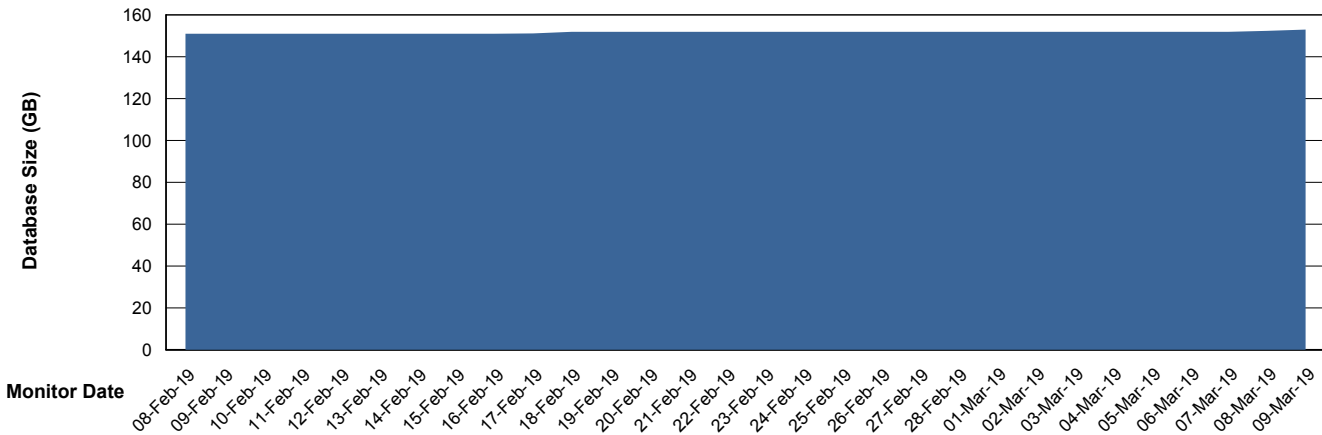

Database Performance DFDDDBI_Production

DB Processes Max 500
DB Sessions Max 772

Weekly SLA Customer Report

Customer DFD Production
Database ID 39

DATABASE SIZE DFDDDB_Production

Database growth over last month