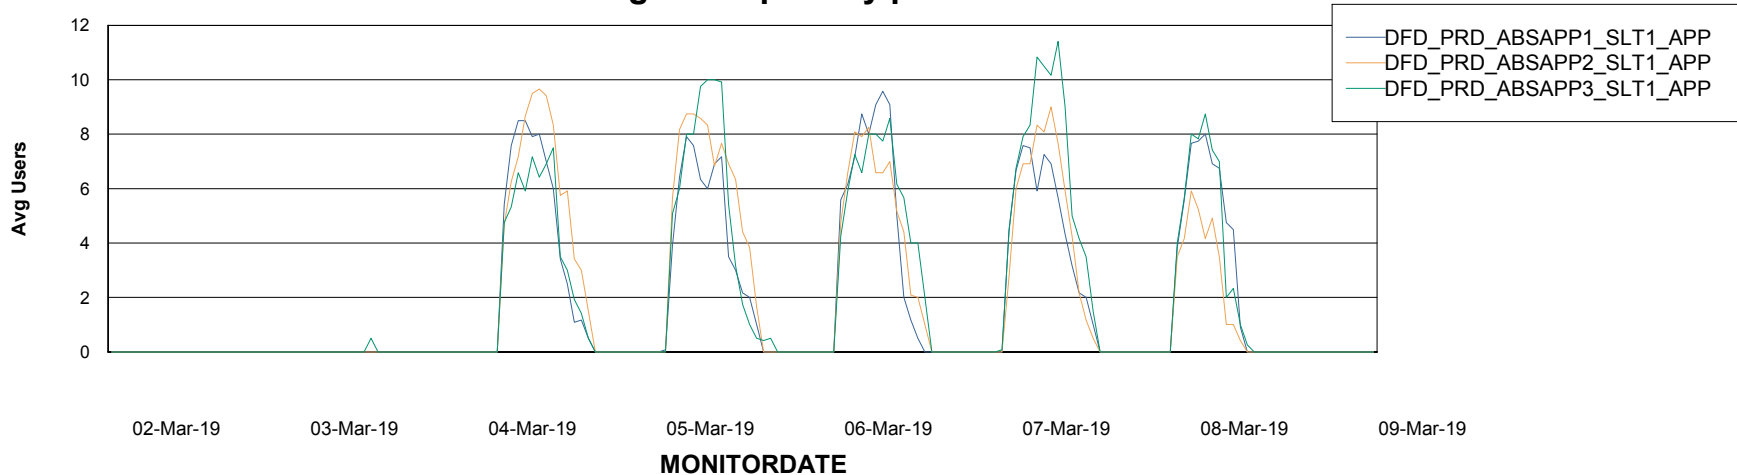

Avg users per day per ABS server