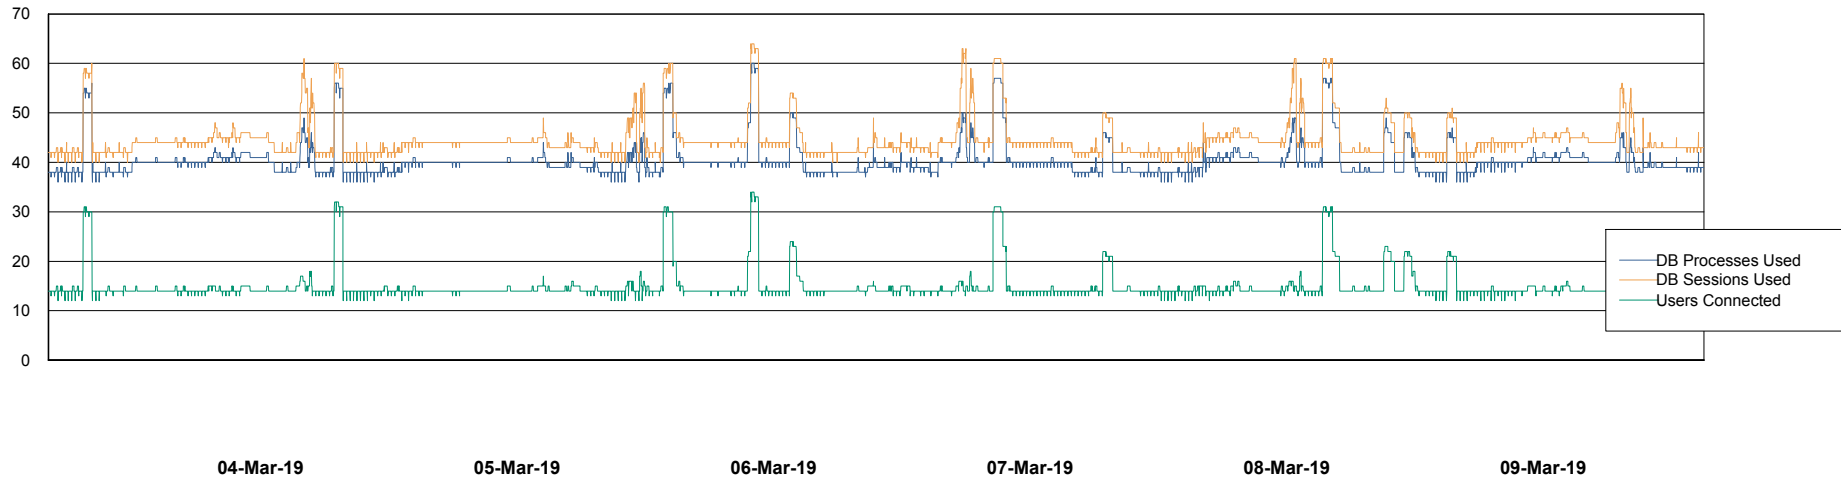

Database Performance DFDDDBI_Production

DB Processes Max 500
DB Sessions Max 772