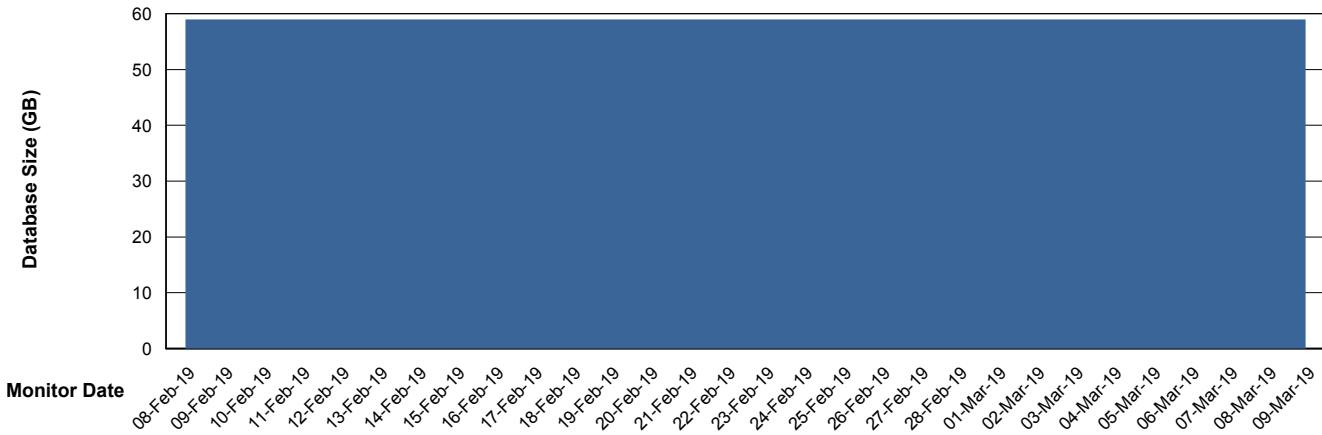

DATABASE SIZE DFDDDBI_Production

Database growth over last month