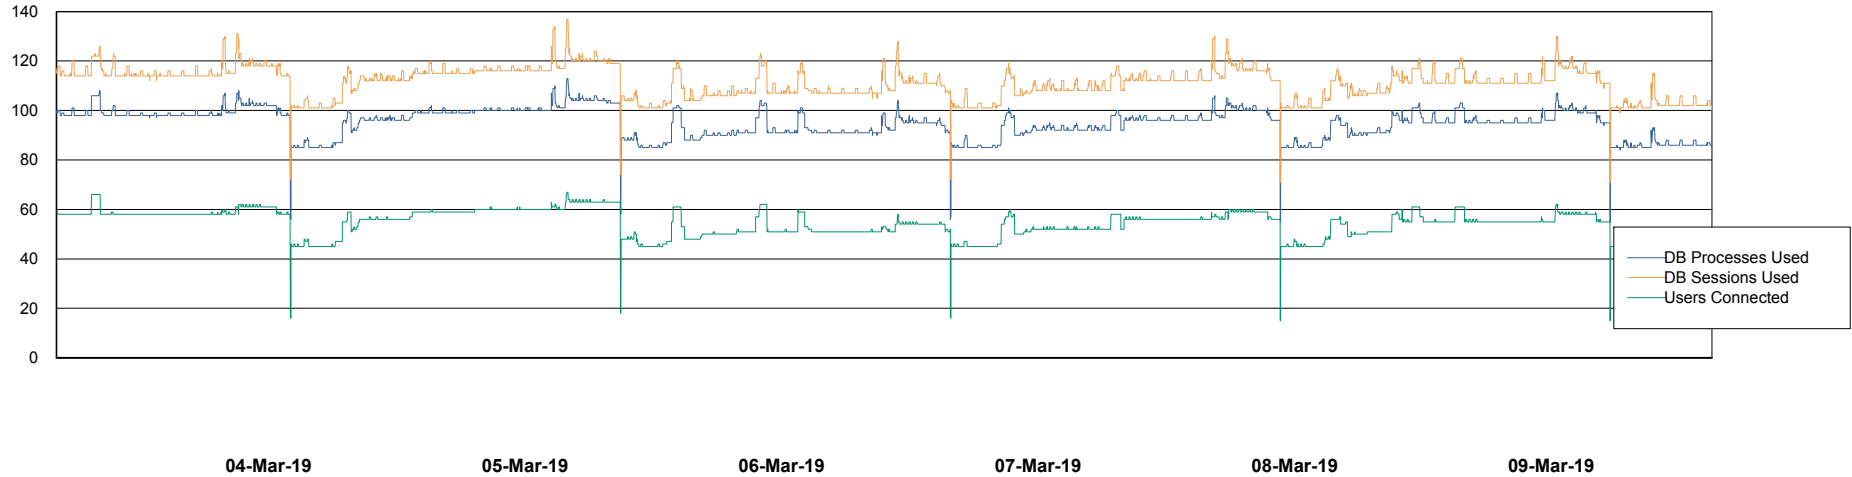

Harddisk Usage DFD_PRD_ORACLE2

	Free disk space on c: (%)	Total disk space on c: (Gb)	Free disk space on d: (%)	Total disk space on d: (Gb)	Free disk space on e: (%)	Total disk space on e: (Gb)	Free disk space on f: (%)	Total disk space on f: (Gb)
09-Mar-19	50	78	71	479	28	800	61	800
08-Mar-19	50	78	71	479	28	800	61	800
07-Mar-19	50	78	71	479	28	800	61	800
06-Mar-19	50	78	71	479	28	800	61	800
05-Mar-19	50	78	71	479	28	800	61	800
04-Mar-19	50	78	71	479	28	800	61	800
03-Mar-19	50	78	71	479	28	800	61	800

Weekly SLA Customer Report

Customer DFD Production
Database ID 39

Database Performance DFDDB_Production

DB Processes Max 600
DB Sessions Max 928

Weekly SLA Customer Report

Customer DFD Production
Database ID 39