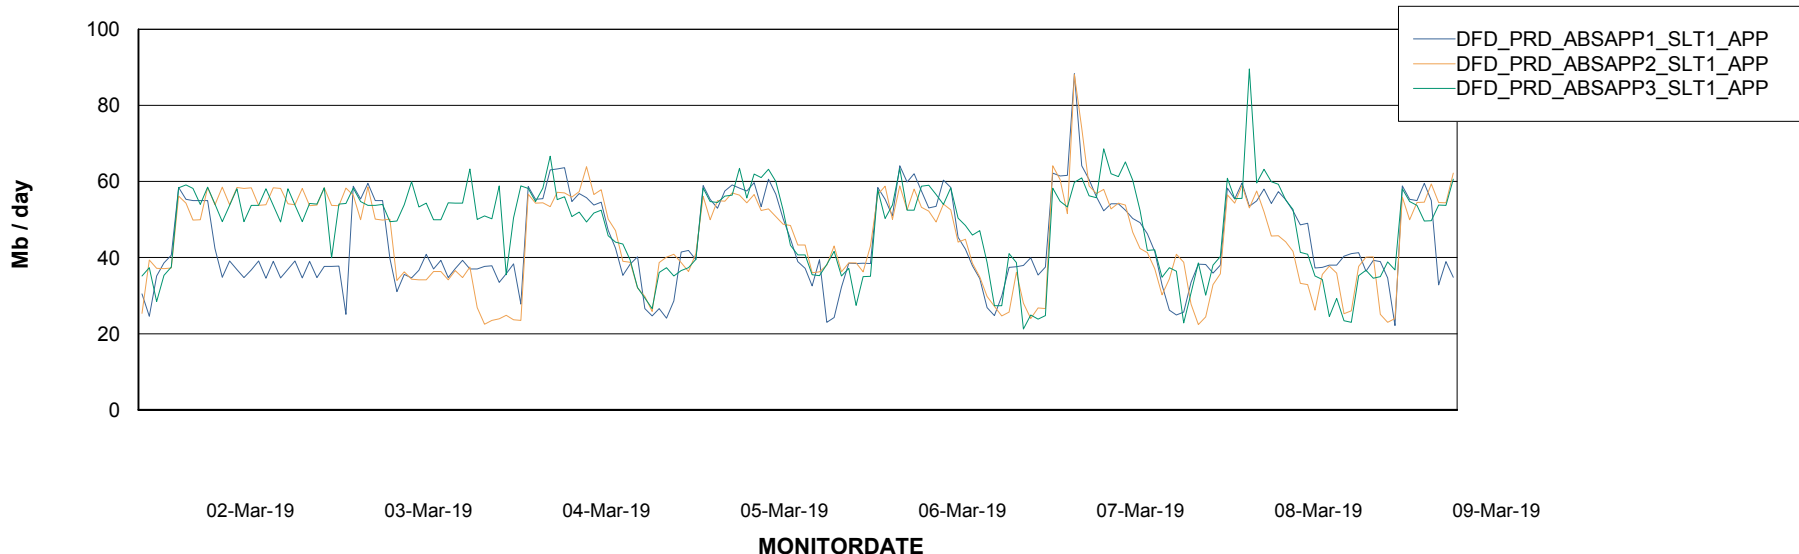

Standby Database Health DFD Production

Recovery lag for last 7 days

Weekly SLA Customer Report

Customer DFD Production
Database ID 39

ABSSolute Application Server Services

Avg memory used per ABS Server Service