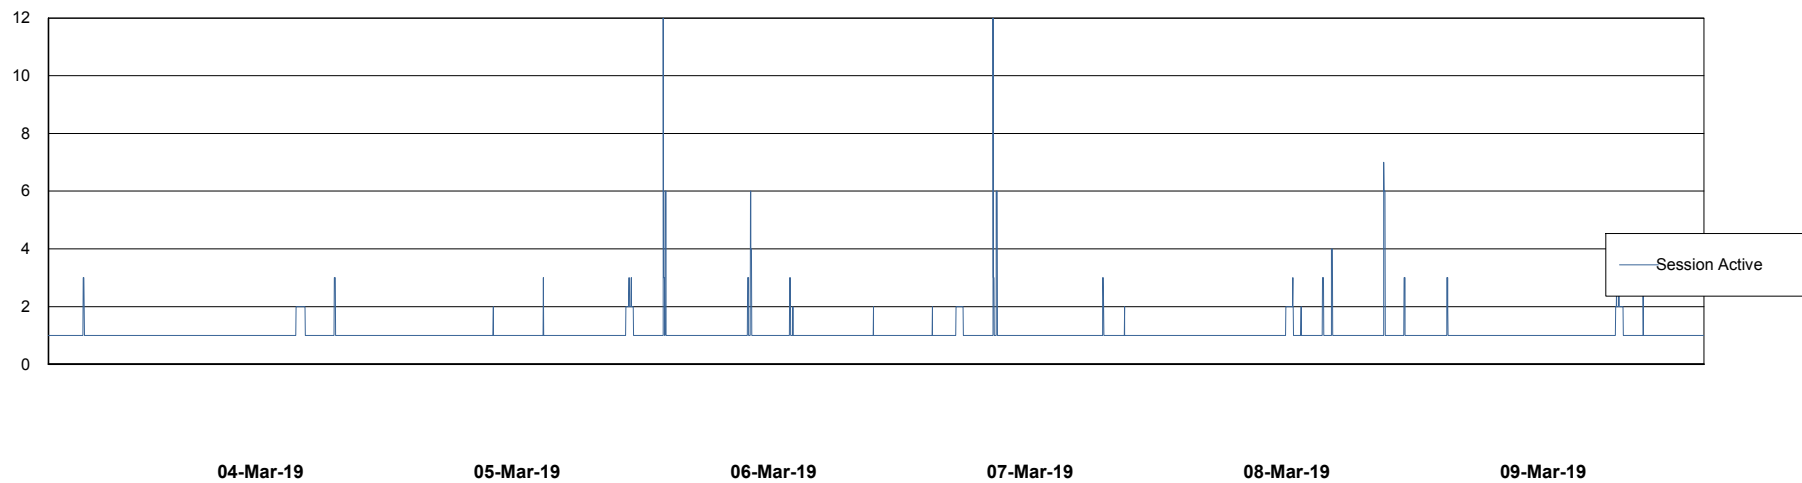

Database Performance DFDDDBI_Production

DB Processes Max 500
DB Sessions Max 772