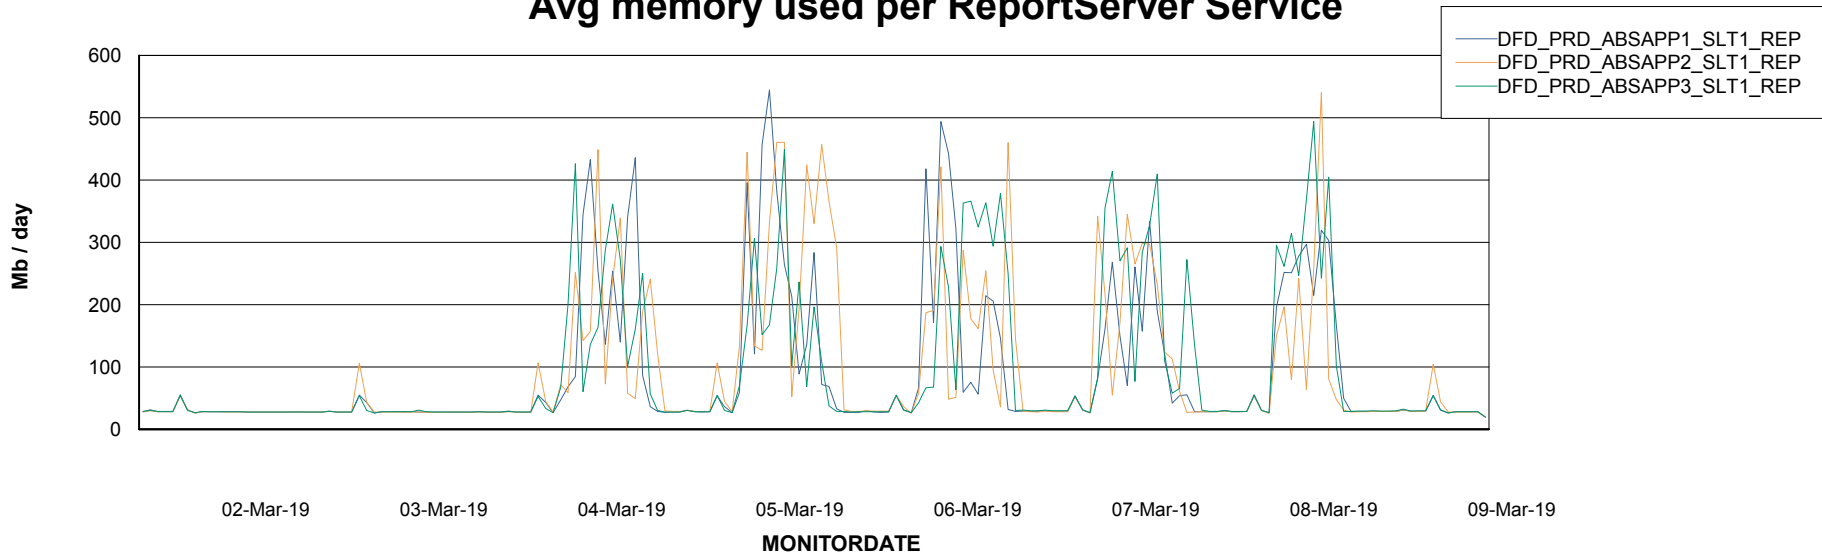

Avg users per day per ABS server

Weekly SLA Customer Report

Customer DFD Production
Database ID 39

ABSSolute Application ReportServer Services

Avg memory used per ReportServer Service

Disaster per ABS component