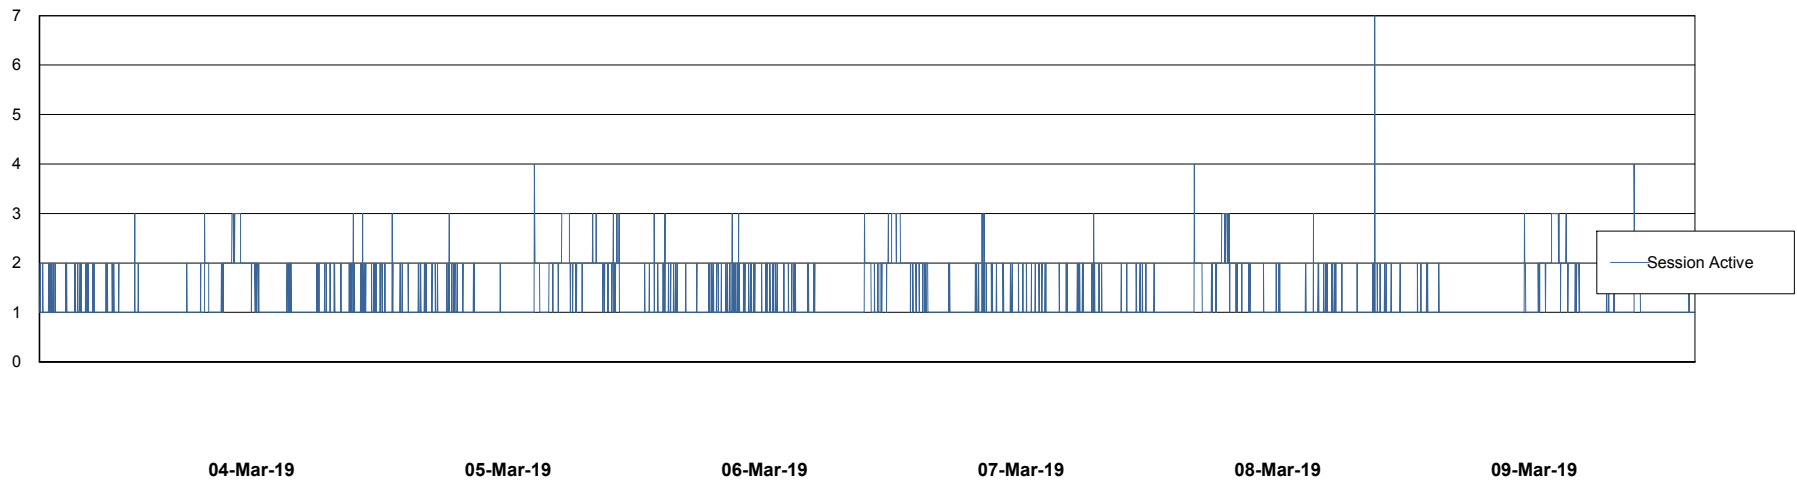

Harddisk Usage DFD_PRD_ORACLE2

	Free disk space on c: (%)	Total disk space on c: (Gb)	Free disk space on d: (%)	Total disk space on d: (Gb)	Free disk space on e: (%)	Total disk space on e: (Gb)	Free disk space on f: (%)	Total disk space on f: (Gb)
09-Mar-19	50	78	71	479	28	800	61	800
08-Mar-19	50	78	71	479	28	800	61	800
07-Mar-19	50	78	71	479	28	800	61	800
06-Mar-19	50	78	71	479	28	800	61	800
05-Mar-19	50	78	71	479	28	800	61	800
04-Mar-19	50	78	71	479	28	800	61	800
03-Mar-19	50	78	71	479	28	800	61	800

Weekly SLA Customer Report

Customer DFD Production
Database ID 39

Database Performance DFDDB_Production

DB Processes Max 600
DB Sessions Max 928

Weekly SLA Customer Report

Customer DFD Production
Database ID 39