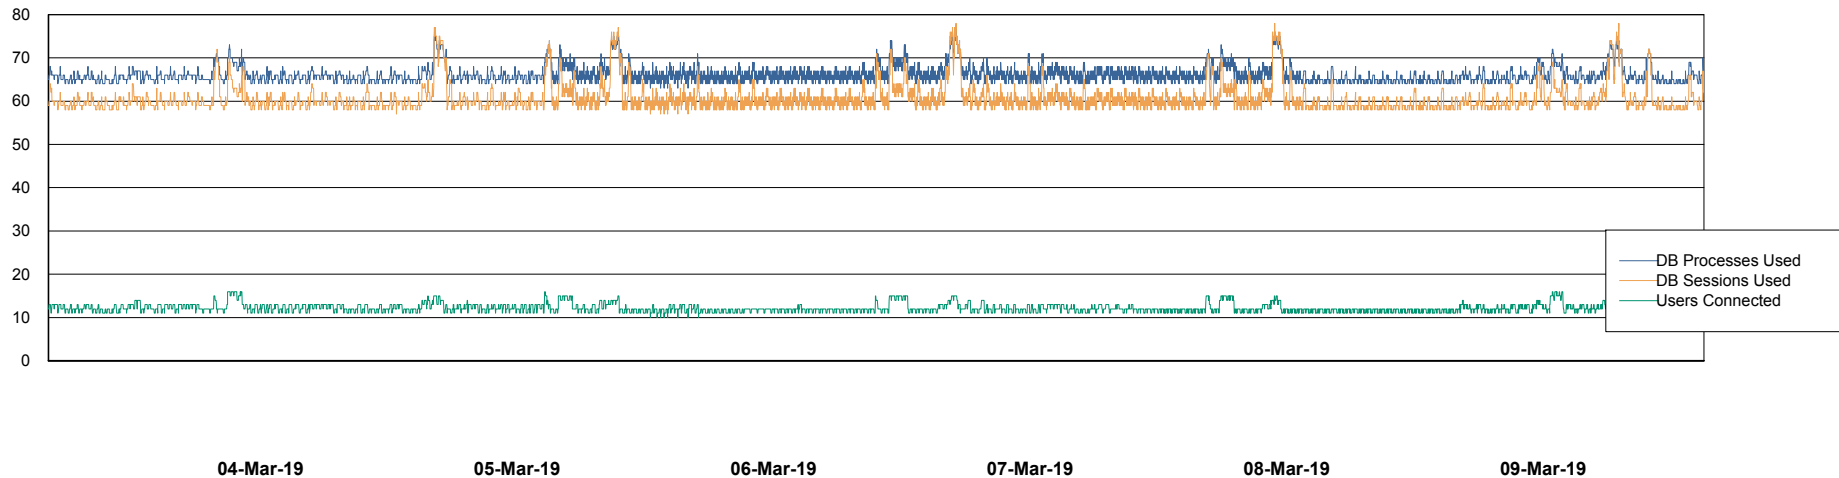

Harddisk Usage BGG_PRD_SRV4

	Free disk space on / (%)	Total disk space on / (Gb)	Used disk space on / (Gb)	Free disk space on /home (%)	Free disk space on /opt (%)	Total disk space on /opt (Gb)	Used disk space on /opt (Gb)	Free disk space on /opt/abs	Total disk space on /opt/abs	Used disk space on /opt/abs
09-Mar-19	27	1	1	98	100	1	0	40	10	6
08-Mar-19	27	1	1	98	100	1	0	40	10	6
07-Mar-19	27	1	1	98	100	1	0	40	10	6
06-Mar-19	27	1	1	98	100	1	0	40	10	5
05-Mar-19	27	1	1	98	100	1	0	40	10	5
04-Mar-19	27	1	1	98	100	1	0	40	10	5
03-Mar-19	27	1	1	98	100	1	0	40	10	5

Weekly SLA Customer Report

Customer BGG_Production
Database ID 58

Database Performance BGGDB_BI

Weekly SLA Customer Report

Customer BGG_Production
Database ID 58

Database Performance BGGDB_Production

Weekly SLA Customer Report