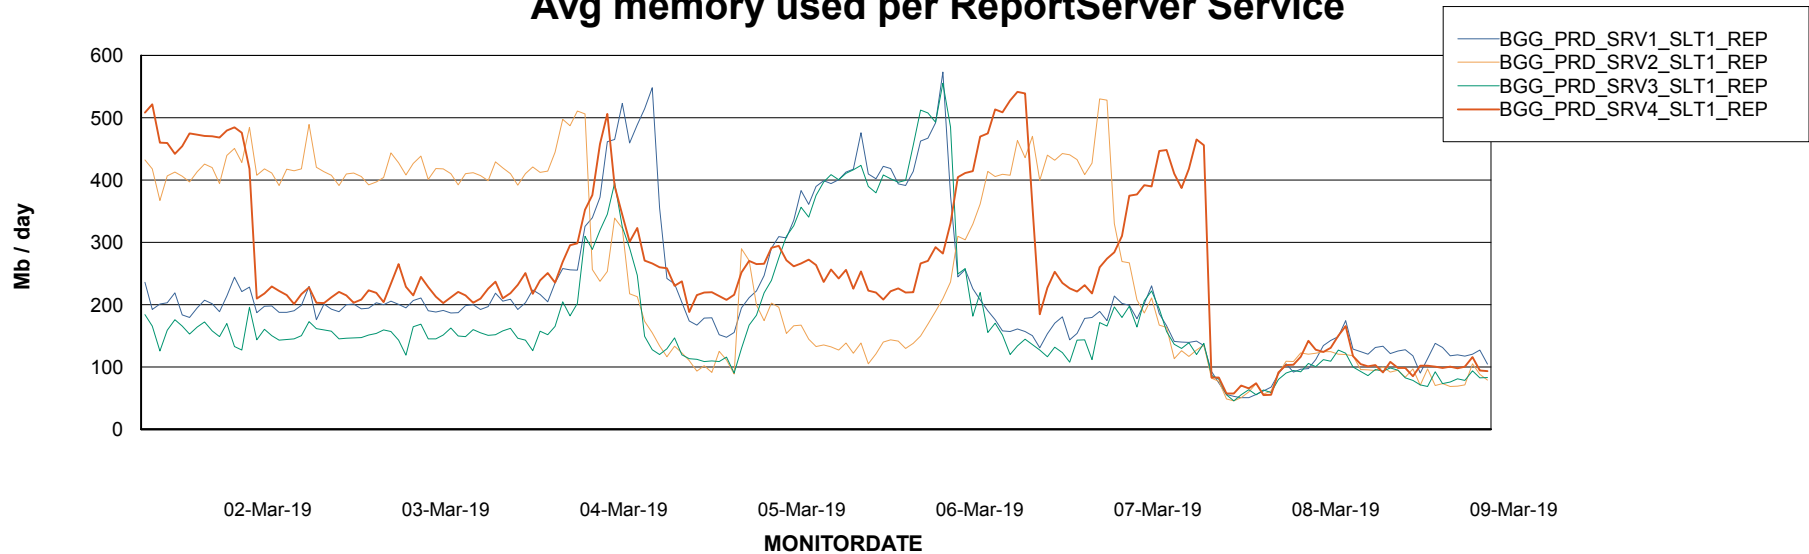

Avg memory used per ABS Server Service

Avg users per day per ABS server

Weekly SLA Customer Report

Customer BGG_Production
Database ID 58

ABSSolute Application ReportServer Services

Avg memory used per ReportServer Service