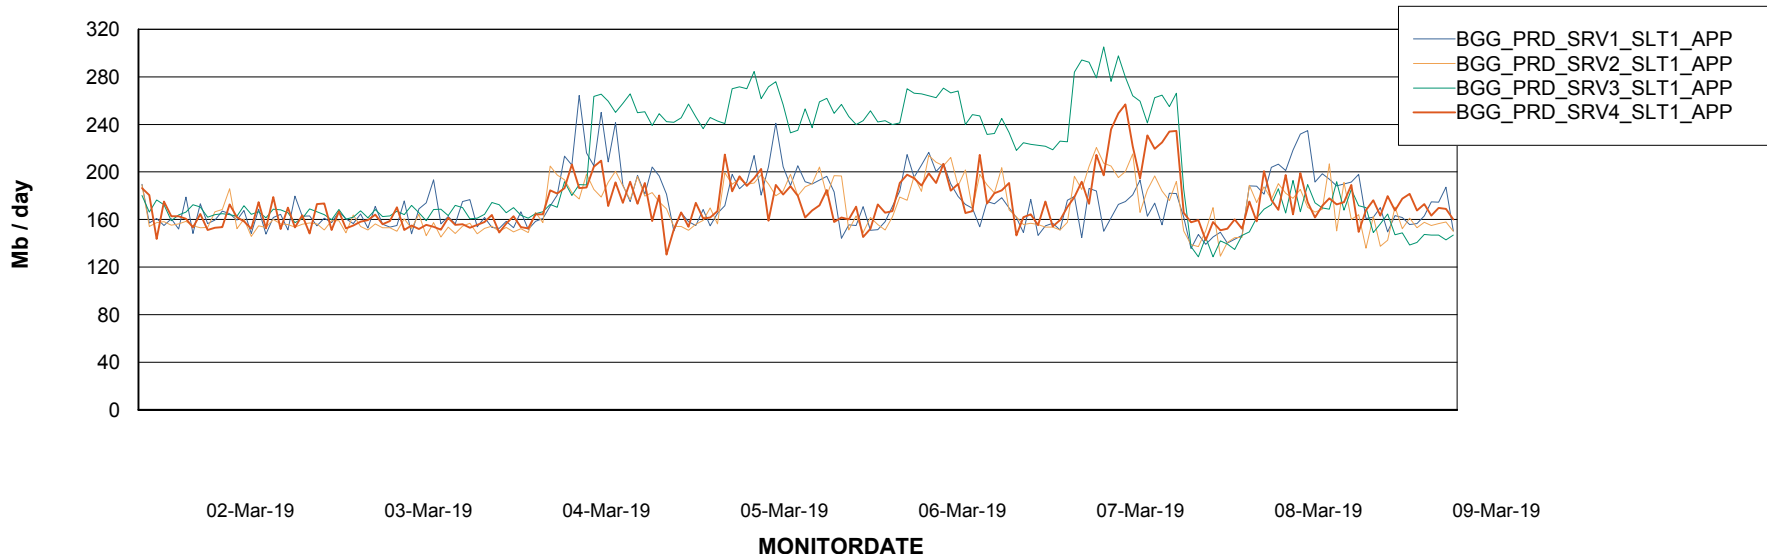

ABSSolute Application Server Services

Avg memory used per ABS Server Service