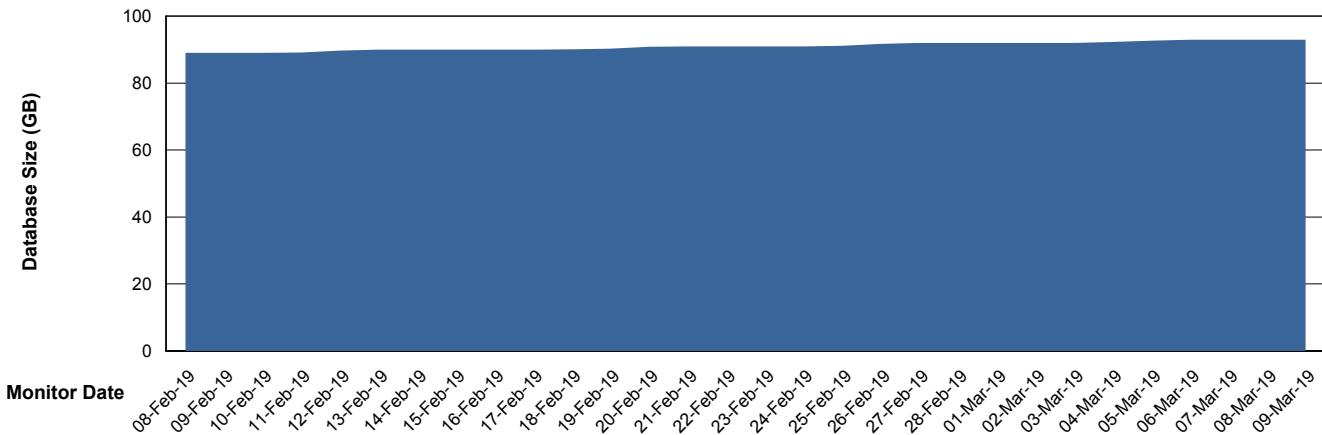

Customer BGG_Production
Database ID 58

Database Performance BGGDB_Standby

Weekly SLA Customer Report

Customer BGG_Production
Database ID 58

DATABASE SIZE BGGDB_BI

Database growth over last month

DATABASE SIZE BGGDB_Production

Database growth over last month

Weekly SLA Customer Report

Customer BGG_Production
Database ID 58

Database Tablespace BGGDB_BI

Date	Tablespace Name	Filesize (Gb)	Usedsize (Gb)	Percentage free
09-Mar-19	ABSDATA	20	16	20
	INDX	20	17	15
08-Mar-19	ABSDATA	20	16	20
	INDX	20	17	15
07-Mar-19	ABSDATA	20	16	20
	INDX	20	17	15
06-Mar-19	ABSDATA	20	16	20
	INDX	20	17	15
05-Mar-19	ABSDATA	20	16	20
	INDX	20	17	15
04-Mar-19	ABSDATA	20	16	20
	INDX	20	17	15
03-Mar-19	ABSDATA	20	16	20
	INDX	20	17	15