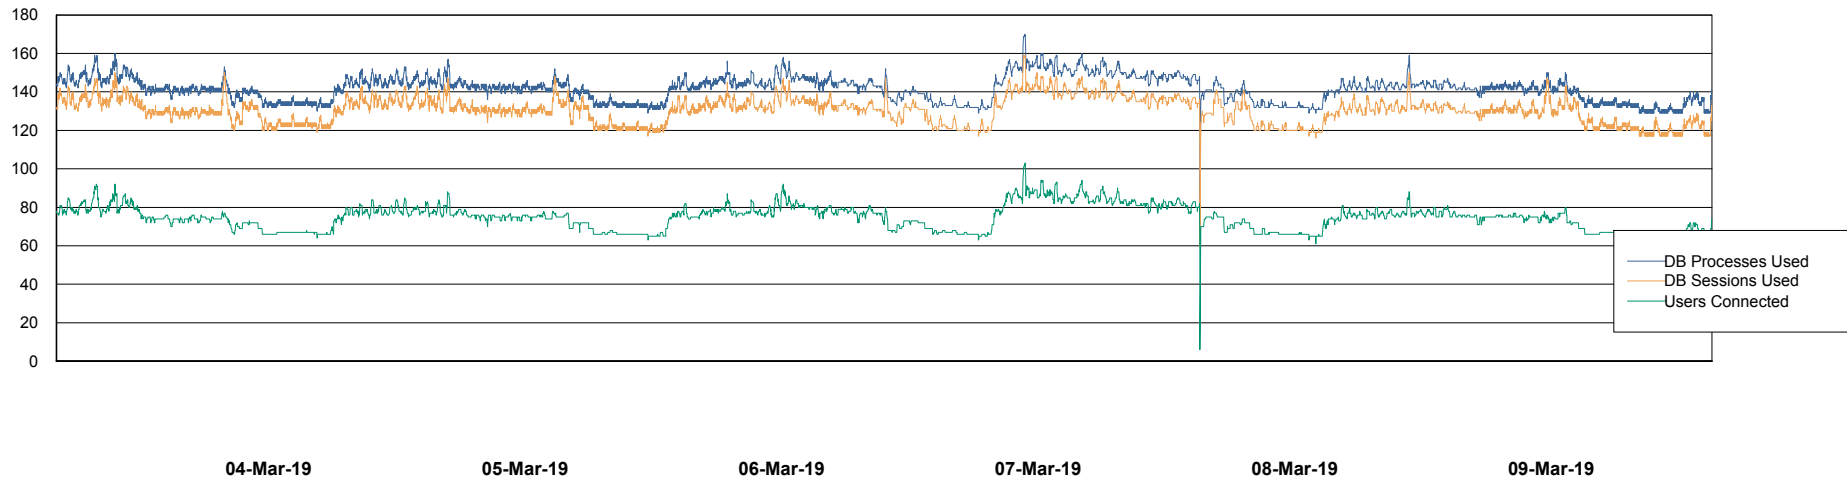

Weekly SLA Customer Report

Customer BGG_Production
Database ID 58

Database Performance BGGDB_BI

Weekly SLA Customer Report

Customer BGG_Production
Database ID 58

Database Performance BGGDB_Production

Weekly SLA Customer Report