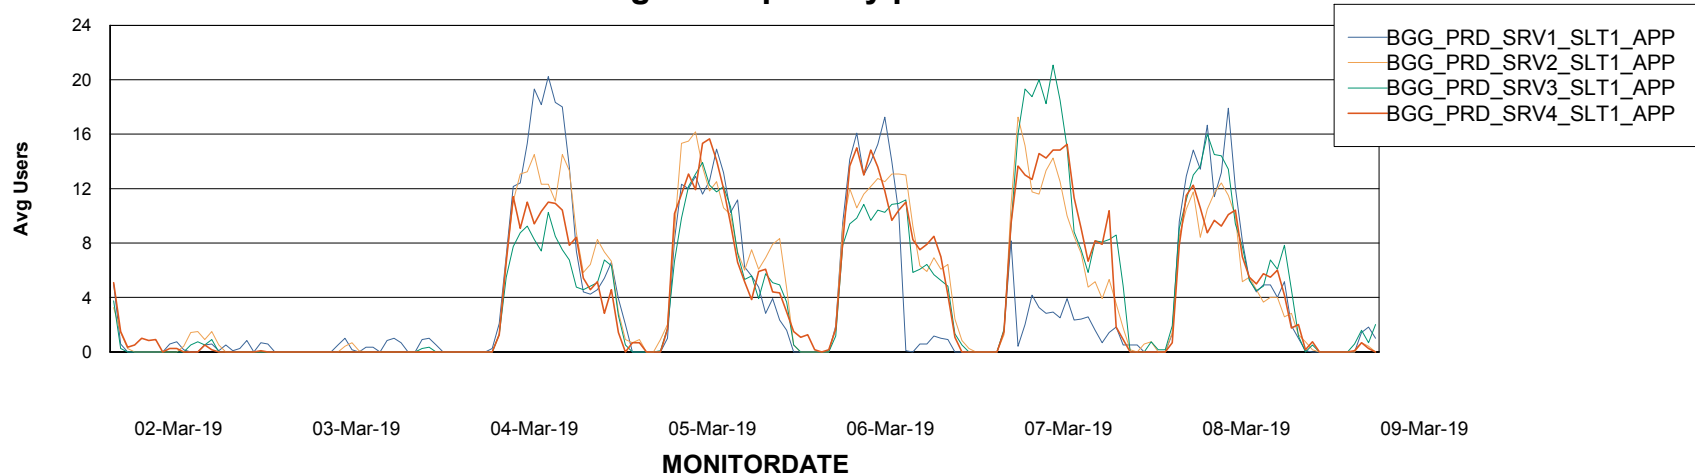

Avg users per day per ABS server