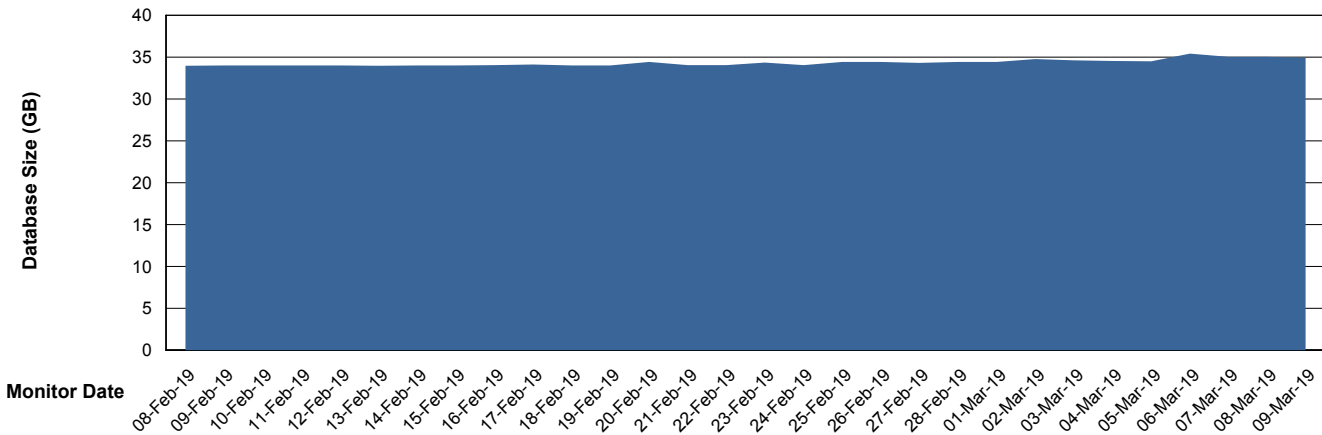

Customer BGG_Production
Database ID 58

Database Performance BGGDB_Standby

Weekly SLA Customer Report

Customer BGG_Production
Database ID 58

DATABASE SIZE BGGDB_BI

Database growth over last month

DATABASE SIZE BGGDB_Production

Database growth over last month

Weekly SLA Customer Report

Customer BGG_Production
Database ID 58

Database Tablespace BGGDB_BI

Date	Tablespace Name	Filesize (Gb)	Usedsize (Gb)	Percentage free
09-Mar-19	ABSDATA	20	16	20
	INDX	20	17	15
08-Mar-19	ABSDATA	20	16	20
	INDX	20	17	15
07-Mar-19	ABSDATA	20	16	20
	INDX	20	17	15
06-Mar-19	ABSDATA	20	16	20
	INDX	20	17	15
05-Mar-19	ABSDATA	20	16	20
	INDX	20	17	15
04-Mar-19	ABSDATA	20	16	20
	INDX	20	17	15
03-Mar-19	ABSDATA	20	16	20
	INDX	20	17	15