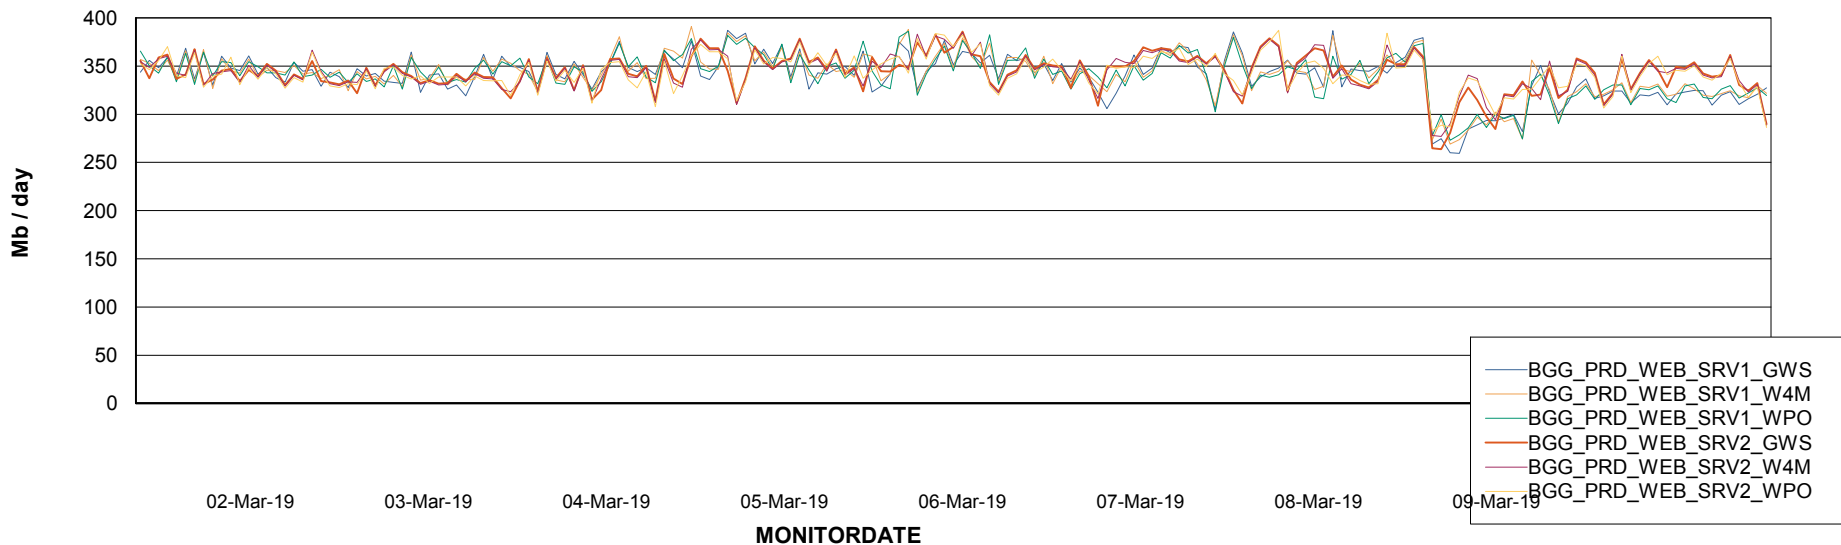

ABSolute Web Component Services

Avg memory used per ABS Web component