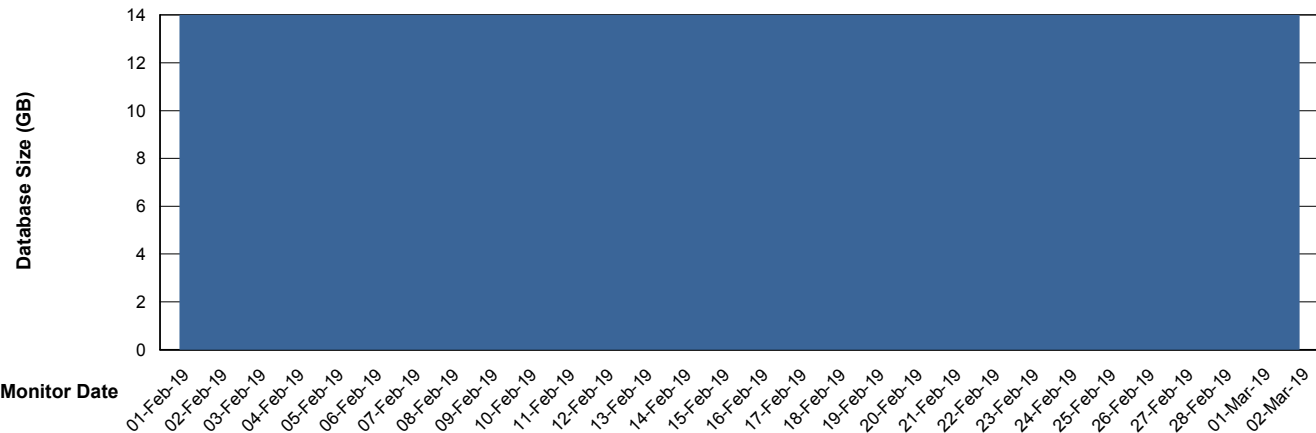

Database Performance WBLDB_Standby

DB Processes Max 500
DB Sessions Max 772

Weekly SLA Customer Report

Customer WBL_Production
 Database ID 40

DATABASE SIZE WBLDB_Production

Database growth over last month

Database Tablespace WBLDB_Production

Date	Tablespace Name	Filesize (Gb)	Usedsize (Gb)	Percentage free
02-Mar-19	ABSDATA	6	5	17
	INDX	9	7	22
01-Mar-19	ABSDATA	6	5	17
	INDX	9	7	22
28-Feb-19	ABSDATA	6	5	17
	INDX	9	7	22
27-Feb-19	ABSDATA	6	5	17
	INDX	9	7	22
26-Feb-19	ABSDATA	6	5	17
	INDX	9	7	22
25-Feb-19	ABSDATA	6	5	17
	INDX	9	7	22
24-Feb-19	ABSDATA	6	5	17
	INDX	9	7	22