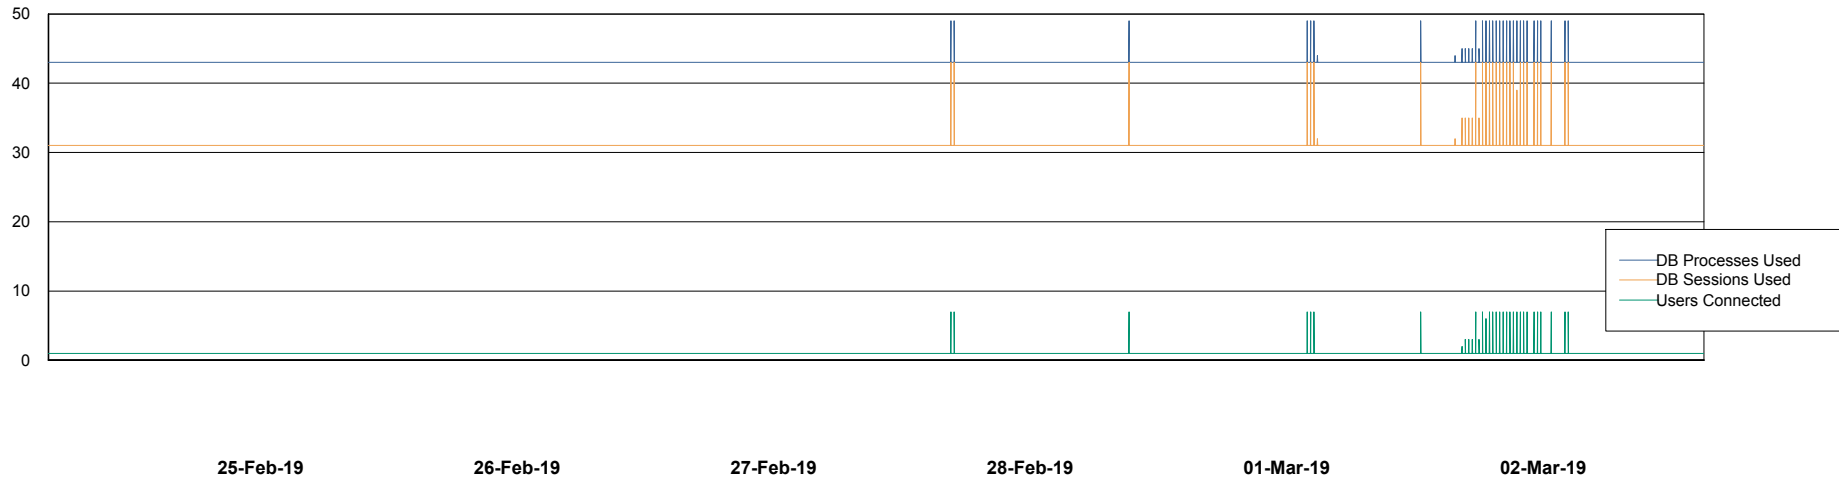

Weekly SLA Customer Report

Customer WBL_Production
Database ID 40

Database Performance WBLDB_Production

DB Processes Max 500
DB Sessions Max 772

Weekly SLA Customer Report

Customer WBL_Production
Database ID 40

Database Performance WBLDB_Standby

DB Processes Max 500
DB Sessions Max 772

Weekly SLA Customer Report

Customer WBL_Production
 Database ID 40

DATABASE SIZE WBLDB_Production

Database growth over last month