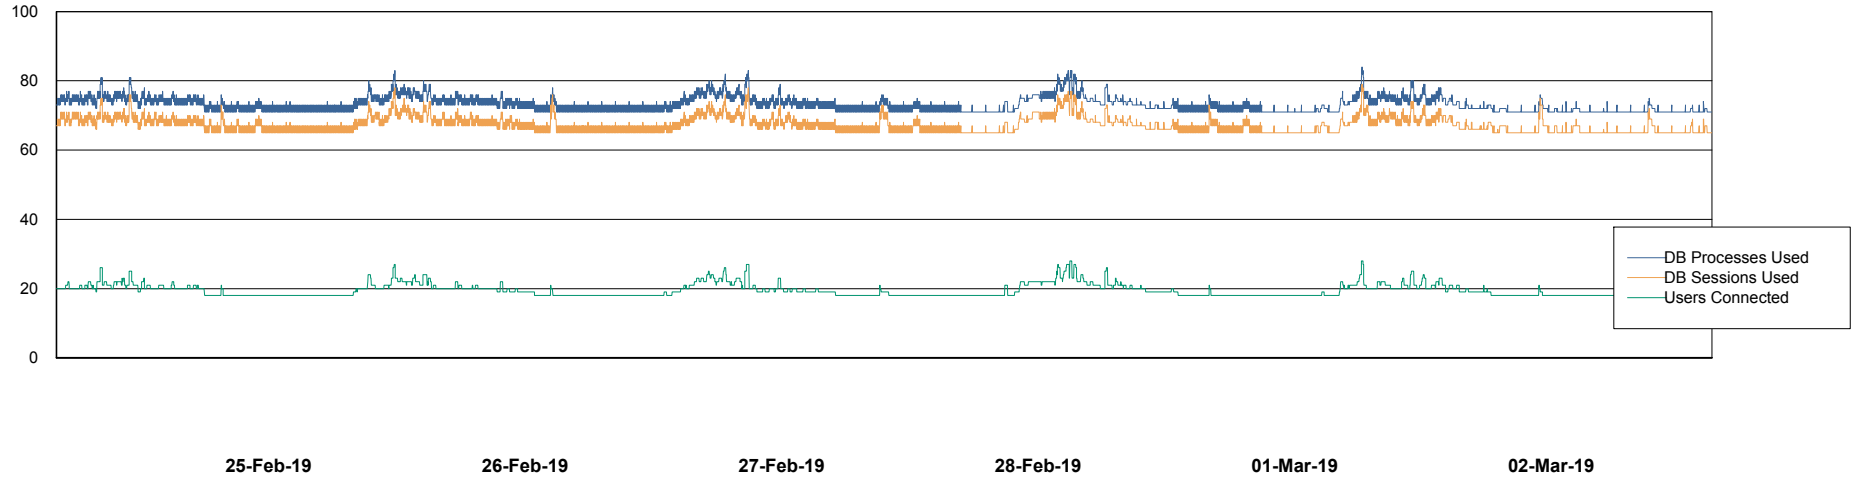

Database Performance WBLDB_Production

DB Processes Max 500
DB Sessions Max 772