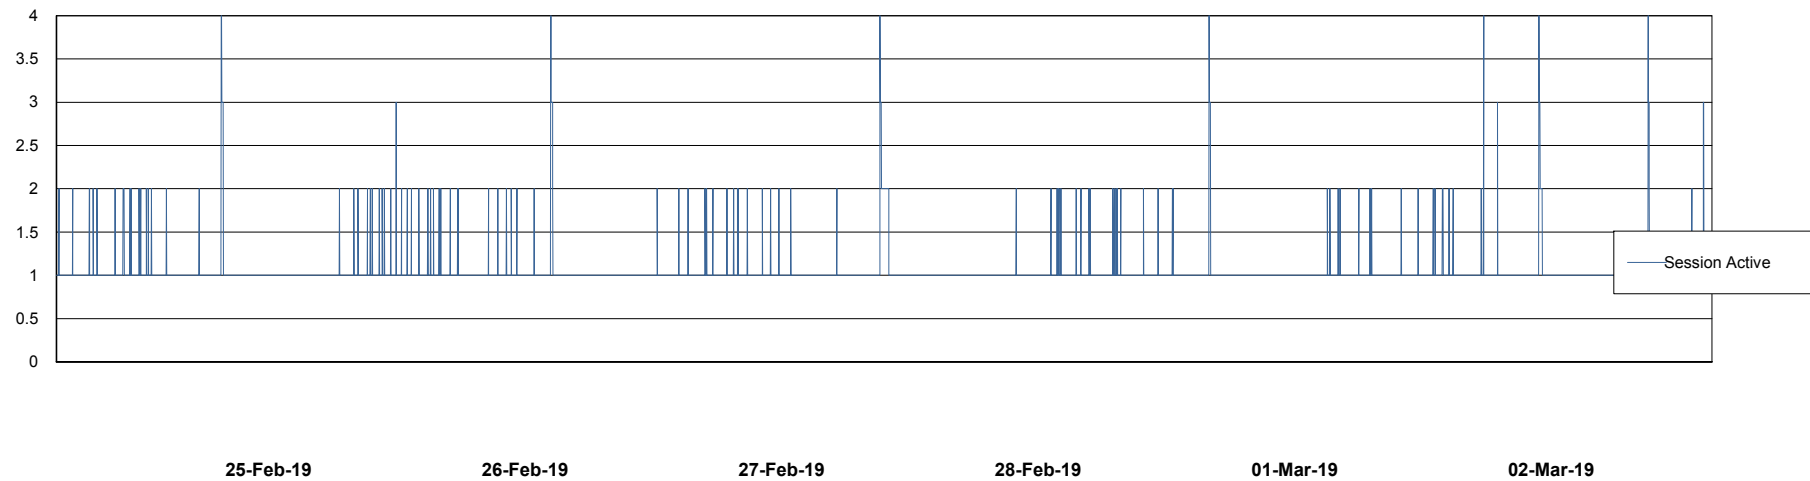

Weekly SLA Customer Report

Customer WBL_Production
Database ID 40

Harddisk Usage WBL_PRD_ORACLE1

	Free disk space on c: (%)	Total disk space on c: (Gb)	Free disk space on d: (%)	Total disk space on d: (Gb)	Free disk space on e: (%)	Total disk space on e: (Gb)	Free disk space on f: (%)	Total disk space on f: (Gb)
02-Mar-19	71	120	79	200	93	200	93	100
01-Mar-19	71	120	79	200	93	200	93	100
28-Feb-19	71	120	79	200	93	200	93	100
27-Feb-19	71	120	79	200	93	200	94	100
26-Feb-19	71	120	79	200	93	200	94	100
25-Feb-19	71	120	79	200	93	200	95	100
24-Feb-19	71	120	79	200	93	200	94	100

Harddisk Usage WBL_PRD_ORACLE2

	Free disk space on c: (%)	Total disk space on c: (Gb)	Free disk space on d: (%)	Total disk space on d: (Gb)	Free disk space on e: (%)	Total disk space on e: (Gb)	Free disk space on f: (%)	Total disk space on f: (Gb)
02-Mar-19	73	120	90	200	89	200	96	200
01-Mar-19	73	120	90	200	89	200	96	200
28-Feb-19	73	120	90	200	89	200	96	200
27-Feb-19	73	120	90	200	89	200	96	200
26-Feb-19	73	120	90	200	89	200	97	200
25-Feb-19	73	120	90	200	89	200	97	200
24-Feb-19	73	120	90	200	89	200	97	200

Weekly SLA Customer Report

Customer WBL_Production
Database ID 40

Database Performance WBLDB_Production

DB Processes Max 500
DB Sessions Max 772

Weekly SLA Customer Report

Customer WBL_Production
Database ID 40

Database Performance WBLDB_Standby

DB Processes Max 500
DB Sessions Max 772

Weekly SLA Customer Report

Customer WBL_Production
 Database ID 40

DATABASE SIZE WBLDB_Production

Database growth over last month