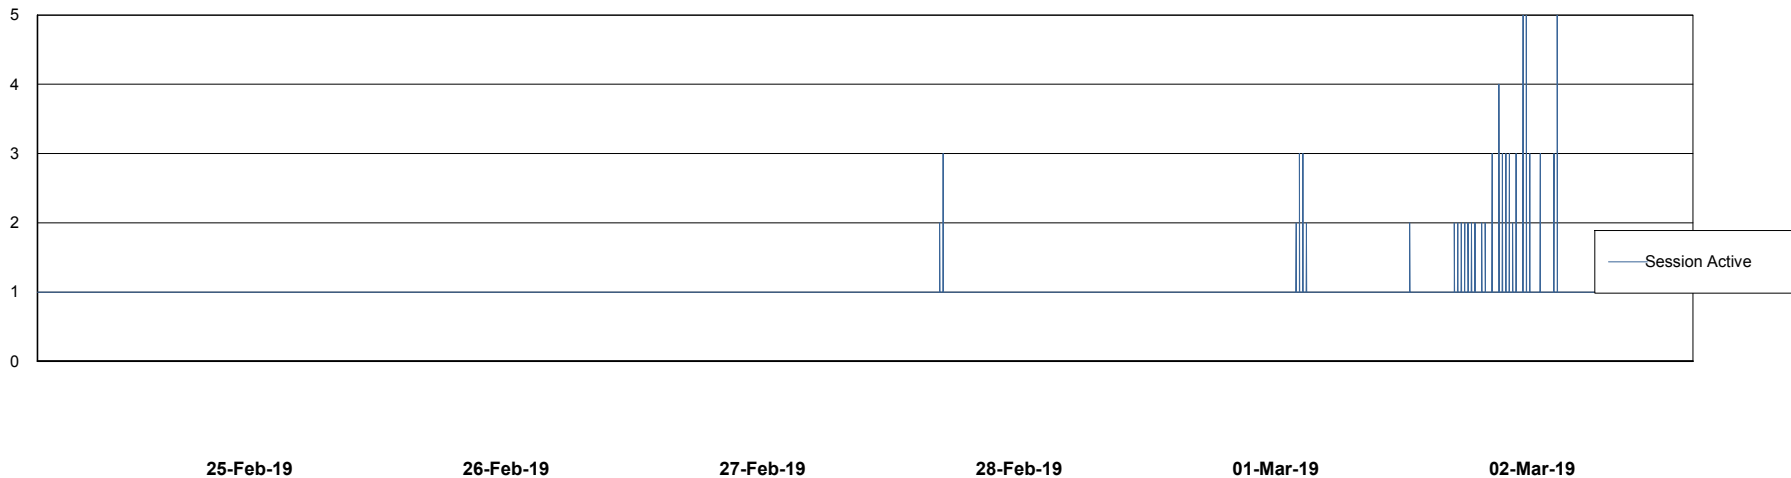

Weekly SLA Customer Report

Customer WBL_Production
Database ID 40

Database Performance WBLDB_Production

DB Processes Max 500
DB Sessions Max 772

Weekly SLA Customer Report

Customer WBL_Production
Database ID 40

Database Performance WBLDB_Standby

DB Processes Max 500
DB Sessions Max 772

Weekly SLA Customer Report

Customer WBL_Production
 Database ID 40

DATABASE SIZE WBLDB_Production

Database growth over last month