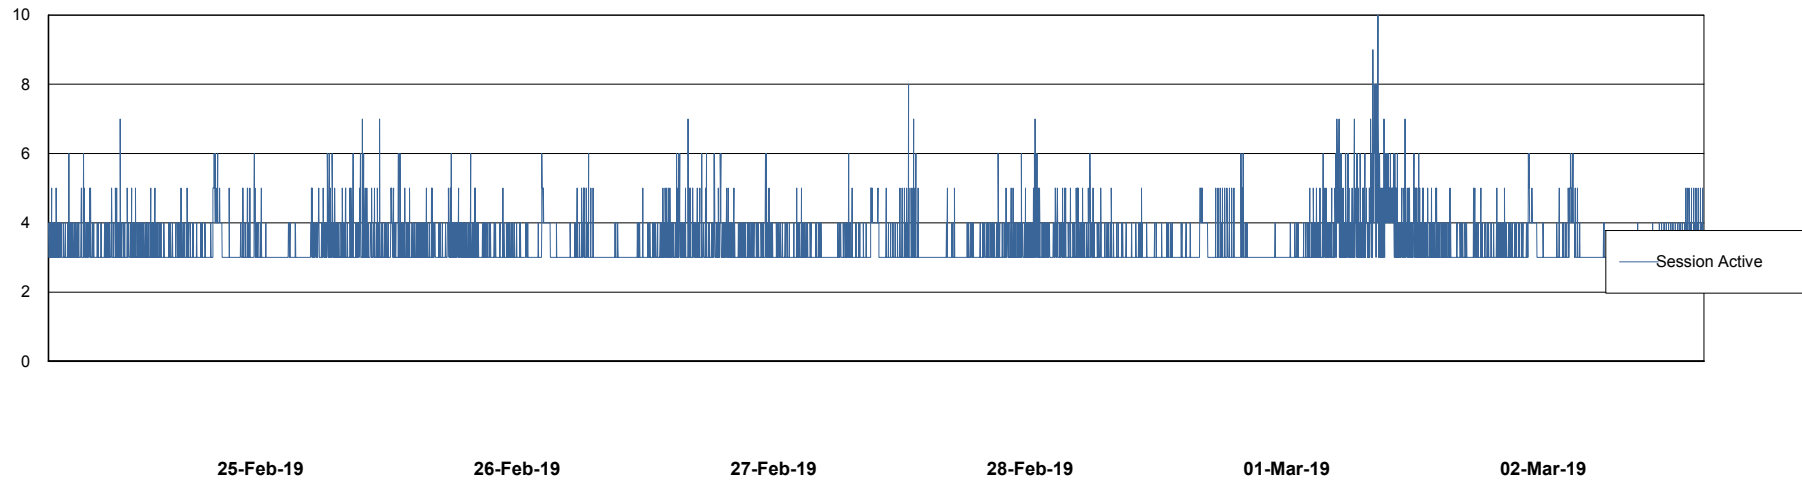

Database Performance VOSDB_Production

DB Processes Max 300
DB Sessions Max 472