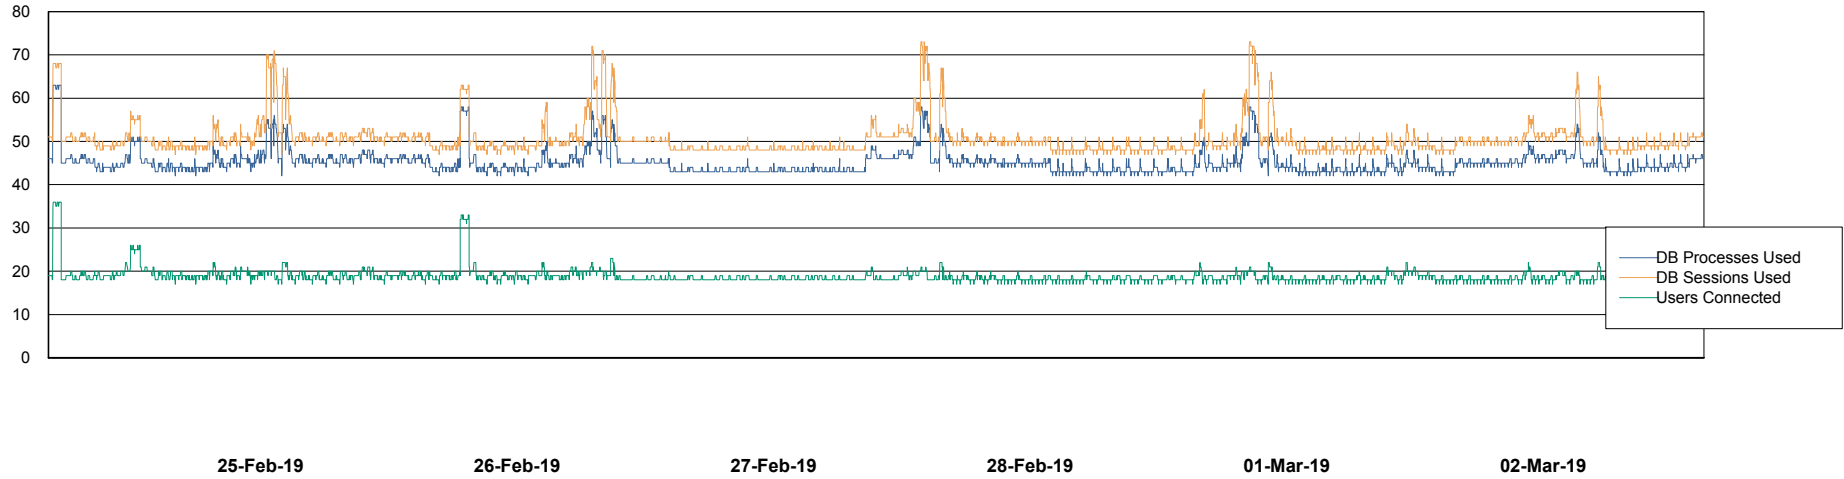

Database Performance VOSBIDB_Production

DB Processes Max 500
DB Sessions Max 772