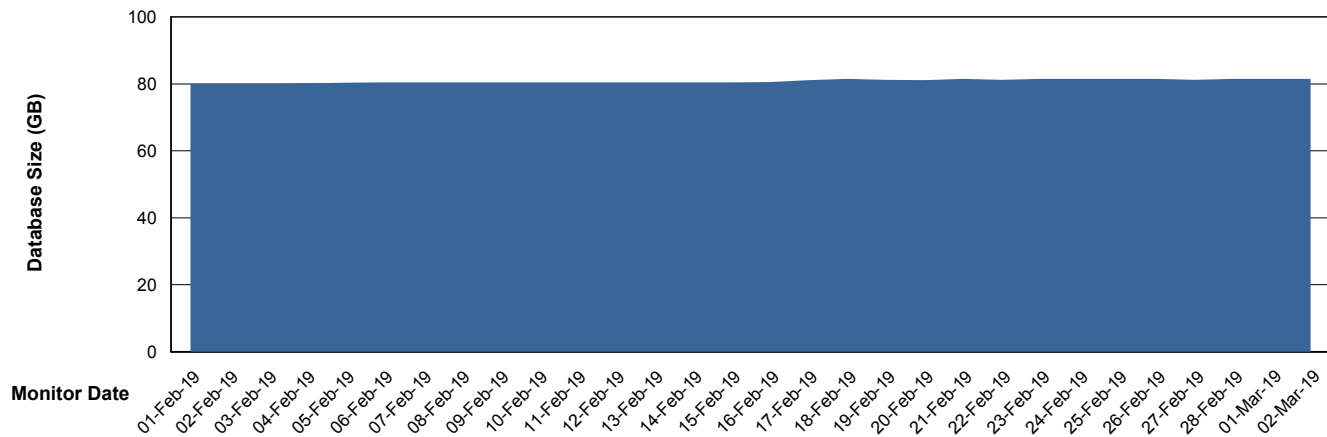

Database Performance VOSDB_Production

DB Processes Max 300
DB Sessions Max 472

Weekly SLA Customer Report

Customer VOS_Production
Database ID 68

Database Performance VOSDB_Standby

DB Processes Max 300
DB Sessions Max 472

Weekly SLA Customer Report

Customer VOS_Production
 Database ID 68

DATABASE SIZE VOSBIDB_Production

Database growth over last month

DATABASE SIZE VOSDB_Production

Database growth over last month

Weekly SLA Customer Report