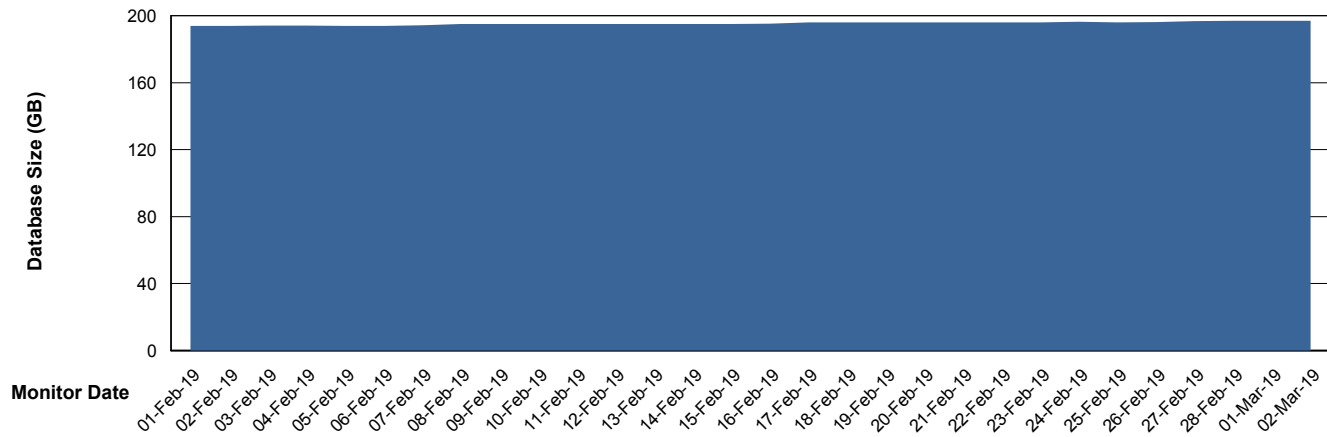

Weekly SLA Customer Report

Customer VOS_Production
 Database ID 68

DATABASE SIZE VOSBIDB_Production

Database growth over last month

DATABASE SIZE VOSDB_Production

Database growth over last month

Weekly SLA Customer Report

Customer VOS_Production
Database ID 68

Database Tablespace		VOSBIDB_Production		
Date	Tablespace Name	Filesize (Gb)	Usedsize (Gb)	Percentage free
02-Mar-19	ABSDATA	37	32	14
	INDX	53	46	13
01-Mar-19	ABSDATA	37	32	14
	INDX	53	46	13
28-Feb-19	ABSDATA	37	32	14
	INDX	53	46	13
27-Feb-19	ABSDATA	37	32	14
	INDX	53	46	13
26-Feb-19	ABSDATA	37	32	14
	INDX	53	45	15
25-Feb-19	ABSDATA	37	32	14
	INDX	53	45	15
24-Feb-19	ABSDATA	37	32	14
	INDX	53	45	15