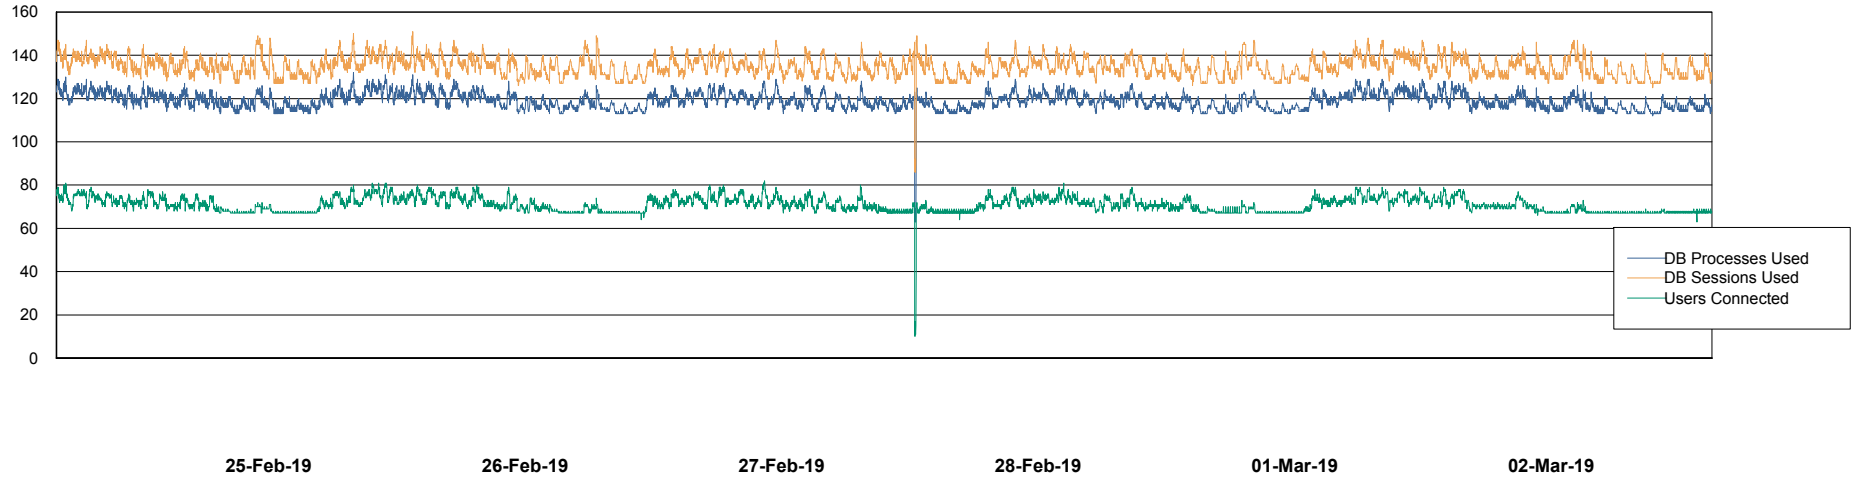

Database Performance VOSDB_Production

DB Processes Max 300
DB Sessions Max 472