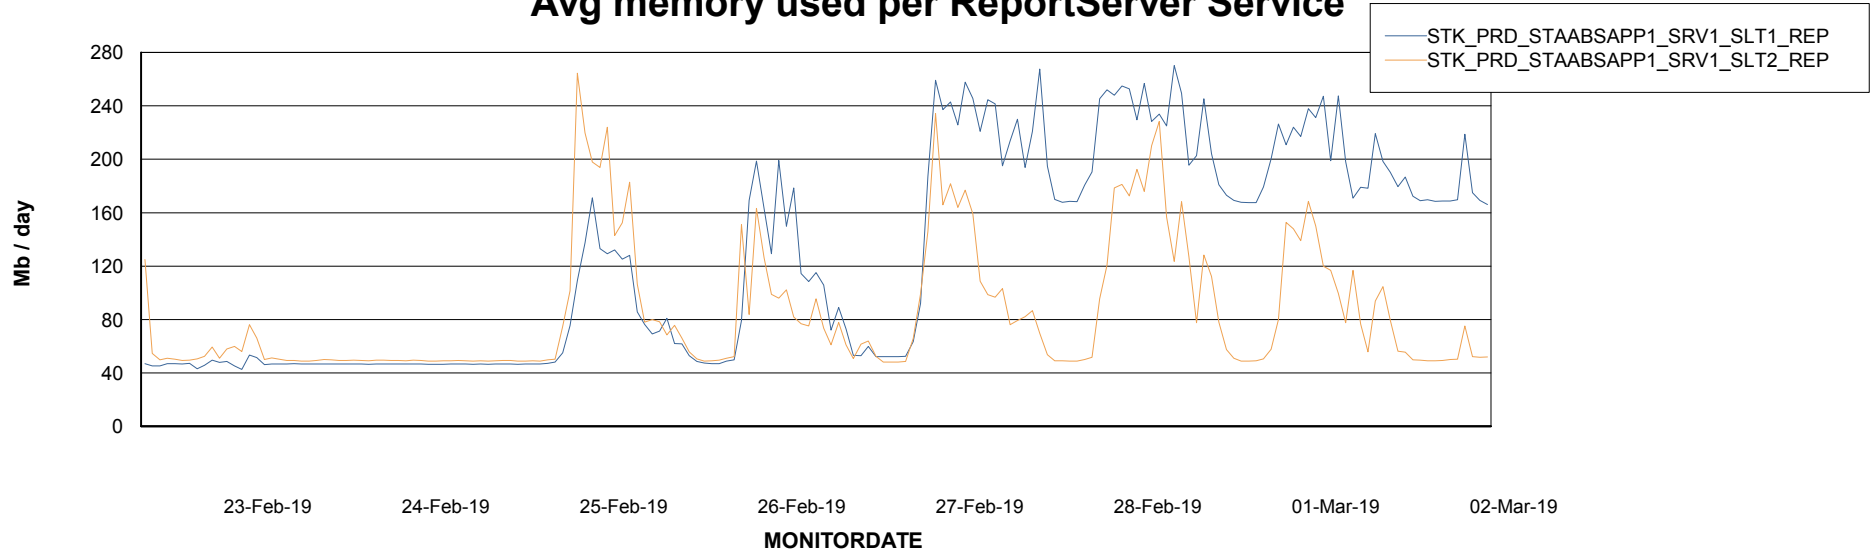

ABSSolute Application ReportServer Services

Avg memory used per ReportServer Service