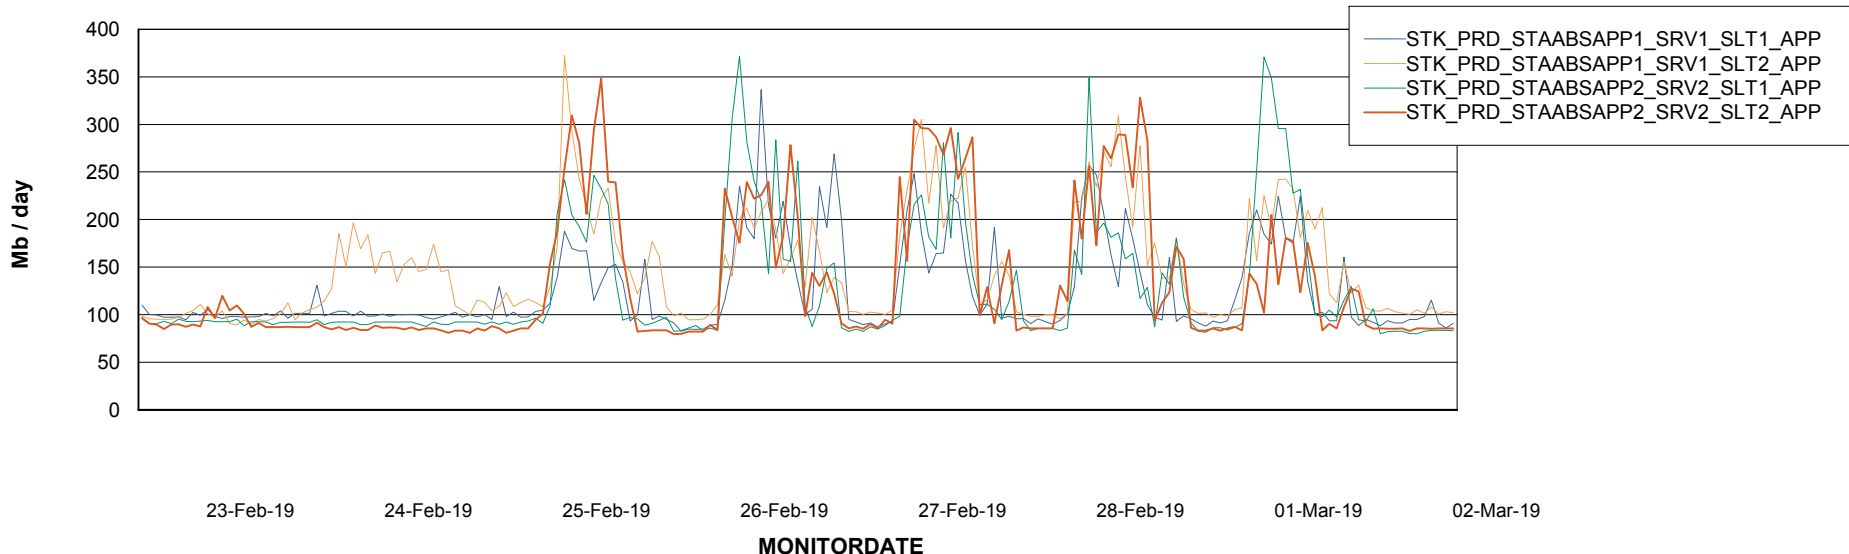

Database Tablespace STKDB_ABS1 Production Database

Date	Tablespace Name	Filesize (Gb)	Usedsize (Gb)	Percentage free
02-Mar-19	ABSDATA	179	107	40
	INDX	148	122	18
01-Mar-19	ABSDATA	179	107	40
	INDX	148	122	18
28-Feb-19	ABSDATA	179	107	40
	INDX	148	122	18
27-Feb-19	ABSDATA	179	107	40
	INDX	148	122	18
26-Feb-19	ABSDATA	179	107	40
	INDX	148	122	18
25-Feb-19	ABSDATA	179	107	40
	INDX	148	122	18
24-Feb-19	ABSDATA	179	107	40
	INDX	148	122	18

Weekly SLA Customer Report

Customer STK_Production
Database ID 82

ABSSolute Application Server Services

Avg memory used per ABS Server Service

Avg users per day per ABS server

Weekly SLA Customer Report

Customer STK_Production
Database ID 82