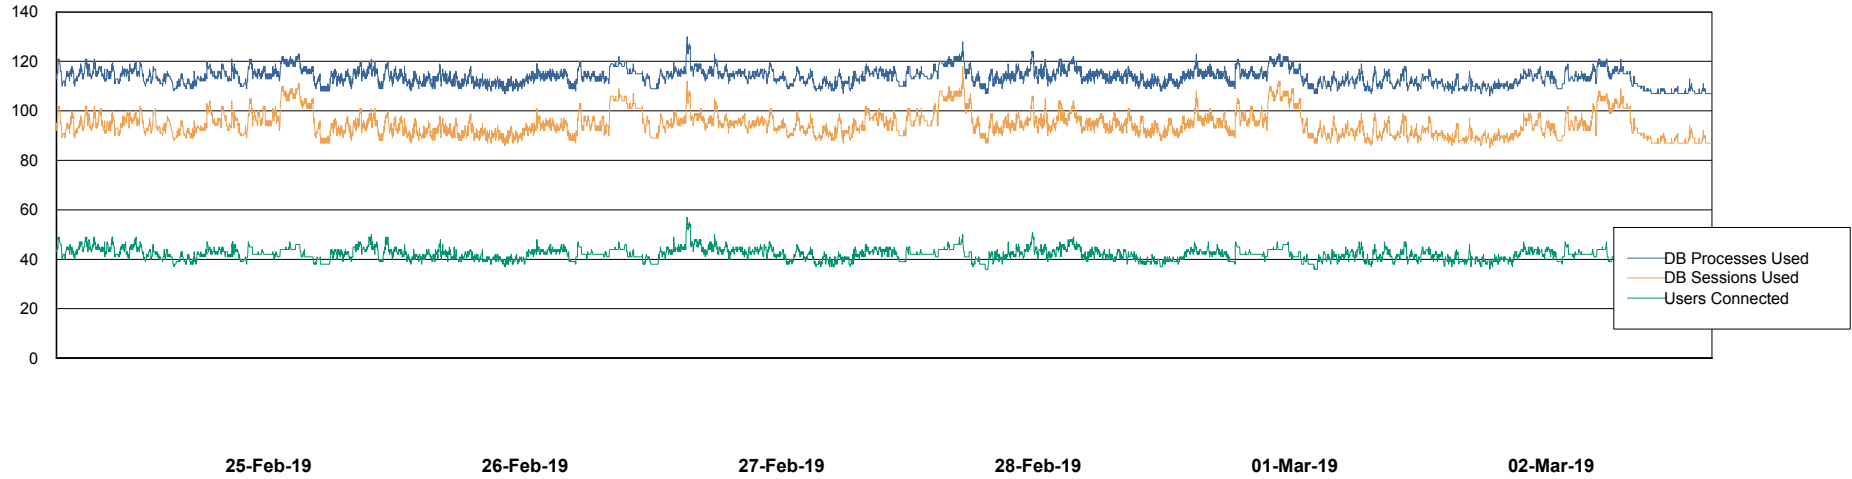

Database Performance STKDB_ABS1 Production Database

DB Processes Max 500
DB Sessions Max 776