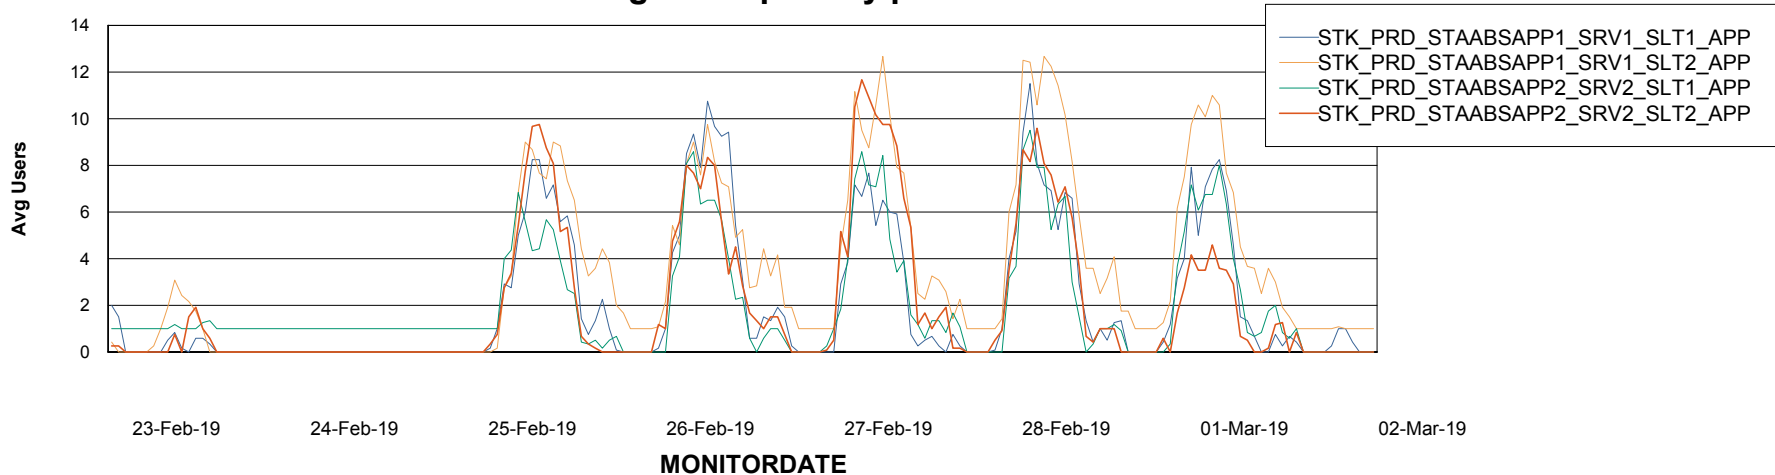

Database Tablespace STKDB_ABS1 Production Database

Date	Tablespace Name	Filesize (Gb)	Usedsize (Gb)	Percentage free
02-Mar-19	ABSDATA	179	107	40
	INDX	148	122	18
01-Mar-19	ABSDATA	179	107	40
	INDX	148	122	18
28-Feb-19	ABSDATA	179	107	40
	INDX	148	122	18
27-Feb-19	ABSDATA	179	107	40
	INDX	148	122	18
26-Feb-19	ABSDATA	179	107	40
	INDX	148	122	18
25-Feb-19	ABSDATA	179	107	40
	INDX	148	122	18
24-Feb-19	ABSDATA	179	107	40
	INDX	148	122	18

Weekly SLA Customer Report

Customer STK_Production
Database ID 82

ABSSolute Application Server Services

Avg memory used per ABS Server Service

Avg users per day per ABS server

Weekly SLA Customer Report

Customer STK_Production
Database ID 82