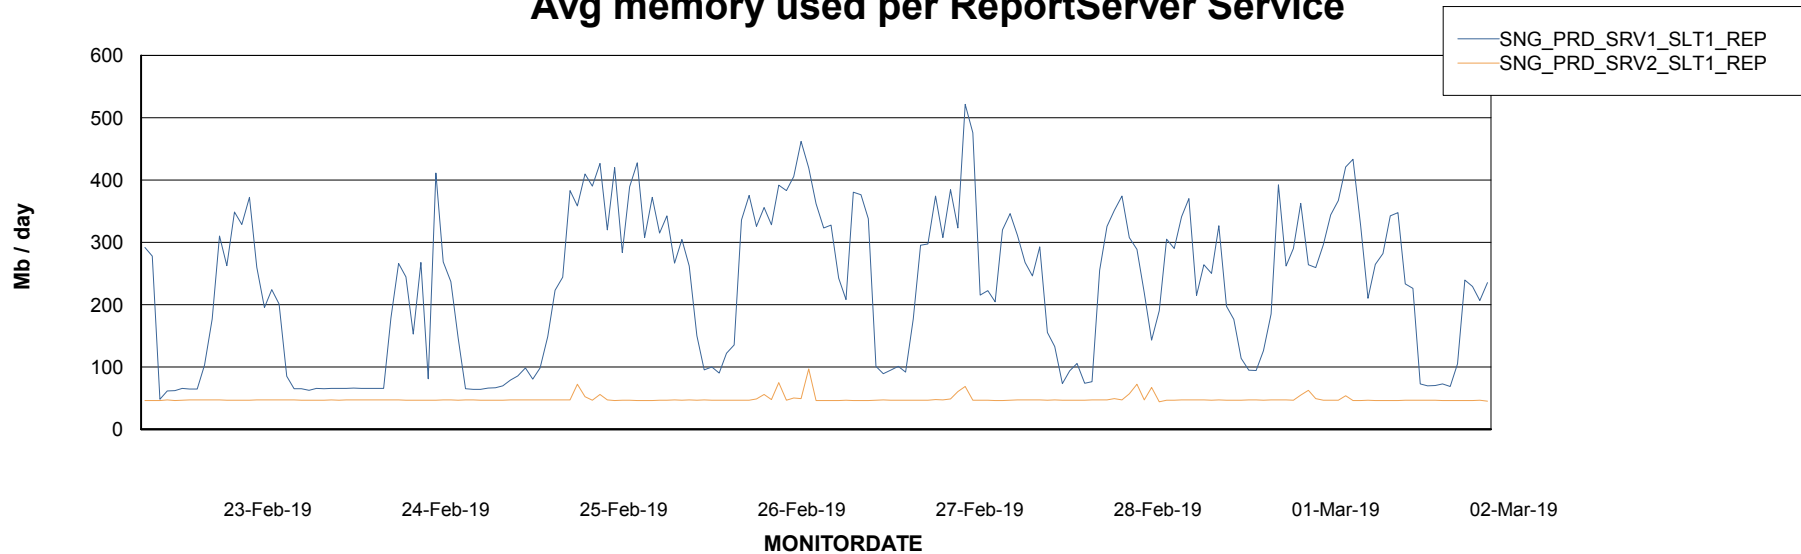

ABSSolute Application ReportServer Services

Avg memory used per ReportServer Service