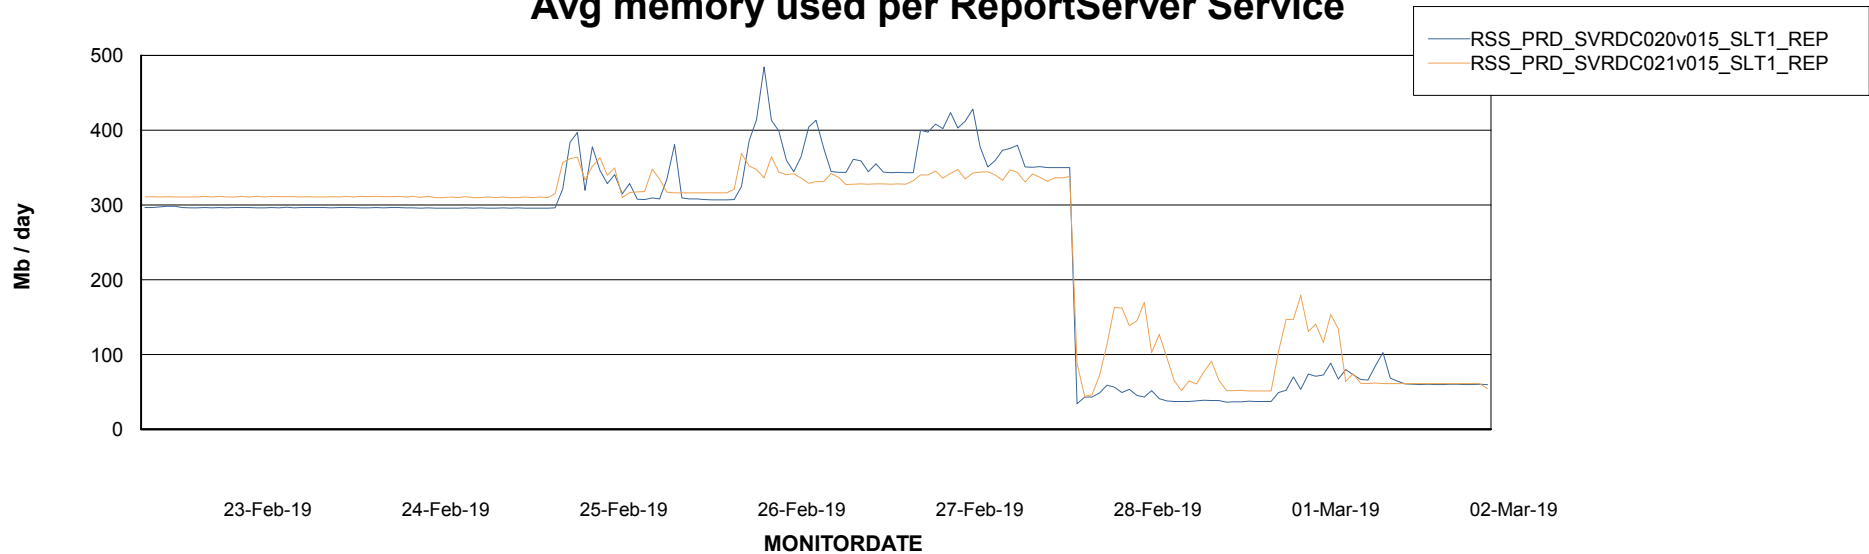

ABSSolute Application ReportServer Services

Avg memory used per ReportServer Service