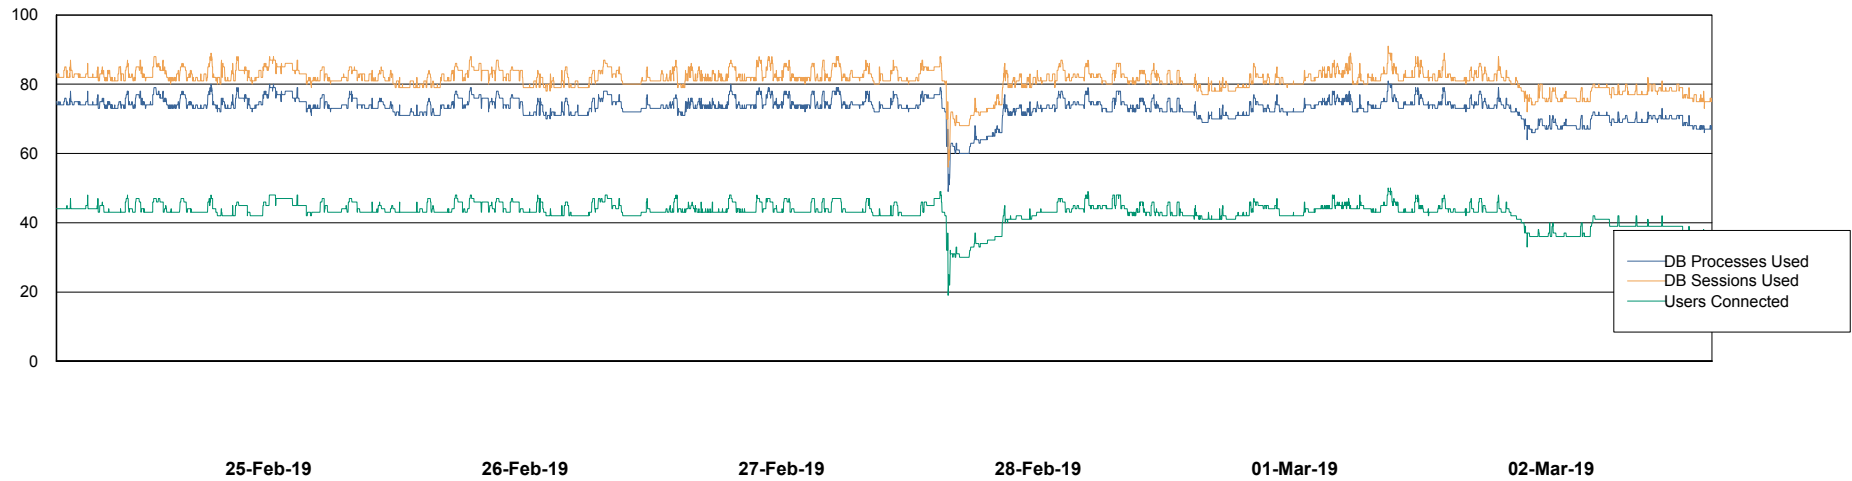

Database Performance RSSDB_Production