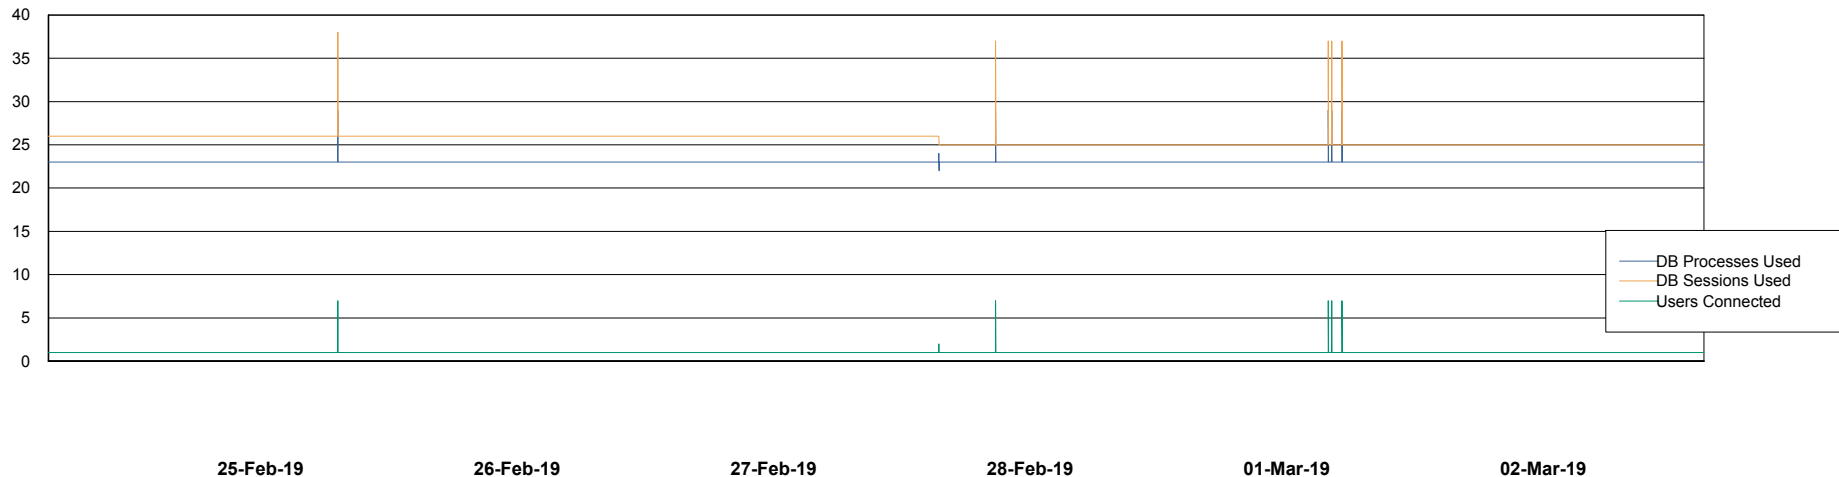

Weekly SLA Customer Report

Customer RSS Production
Database ID 52

Database Performance RSSDB_Production

Weekly SLA Customer Report

Customer RSS Production
Database ID 52

Database Performance RSSDB_Standby

Weekly SLA Customer Report