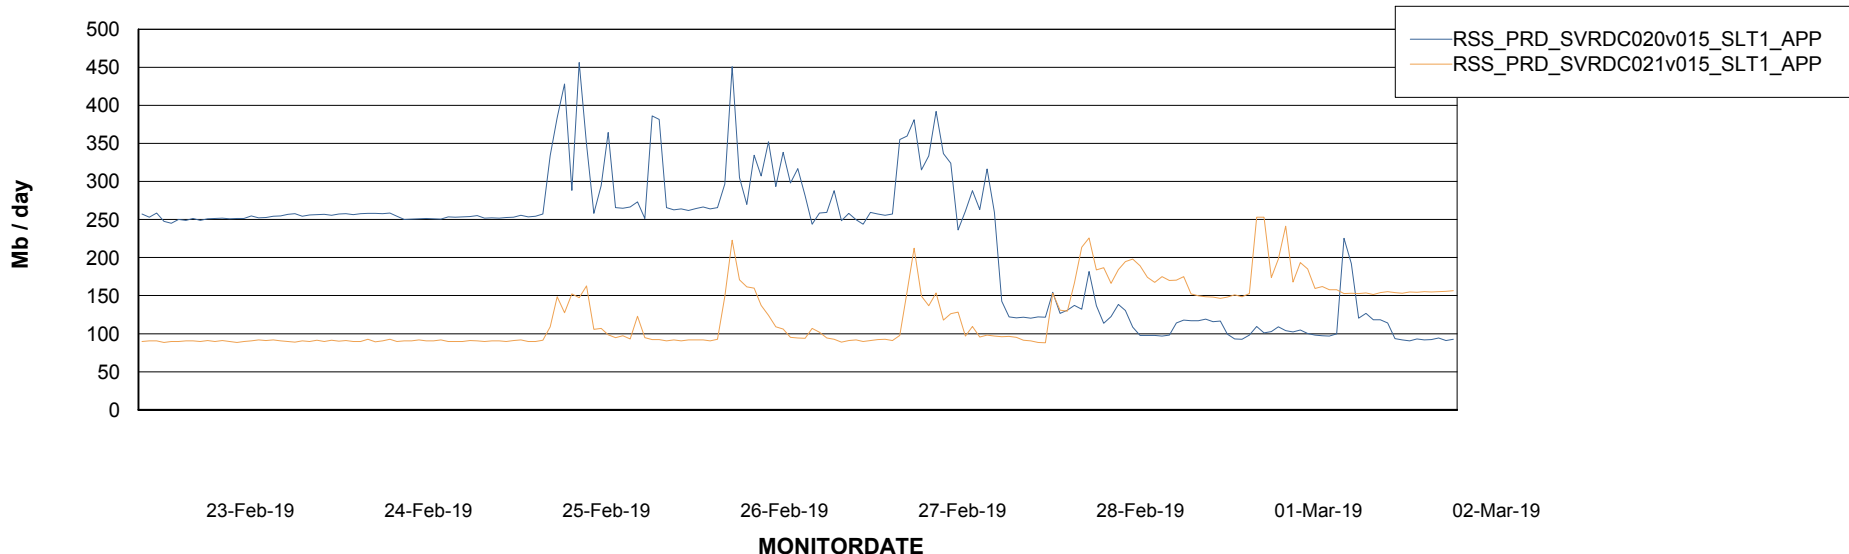

Weekly SLA Customer Report

Customer RSS Production
Database ID 52

Database Performance RSSDB_Production

Weekly SLA Customer Report

Customer RSS Production
Database ID 52

Database Performance RSSDB_Standby

Weekly SLA Customer Report

Customer RSS Production
 Database ID 52

DATABASE SIZE RSSDB_Production

Database growth over last month

Database Tablespace RSSDB_Production

Date	Tablespace Name	Filesize (Gb)	Usedsize (Gb)	Percentage free
02-Mar-19	ABSDATA	27,000	21,336	21
	INDX	33,000	28,181	15
01-Mar-19	ABSDATA	27,000	21,336	21
	INDX	33,000	28,181	15
28-Feb-19	ABSDATA	27,000	21,263	21
	INDX	33,000	28,128	15
27-Feb-19	ABSDATA	27,000	21,262	21
	INDX	33,000	28,107	15
26-Feb-19	ABSDATA	27,000	21,254	21
	INDX	33,000	28,065	15
25-Feb-19	ABSDATA	27,000	21,254	21
	INDX	33,000	28,046	15
24-Feb-19	ABSDATA	27,000	21,237	21
	INDX	33,000	28,017	15

Weekly SLA Customer Report

Customer RSS Production
Database ID 52

ABSSolute Application Server Services

Avg memory used per ABS Server Service

Avg users per day per ABS server

Weekly SLA Customer Report

Customer RSS Production
Database ID 52