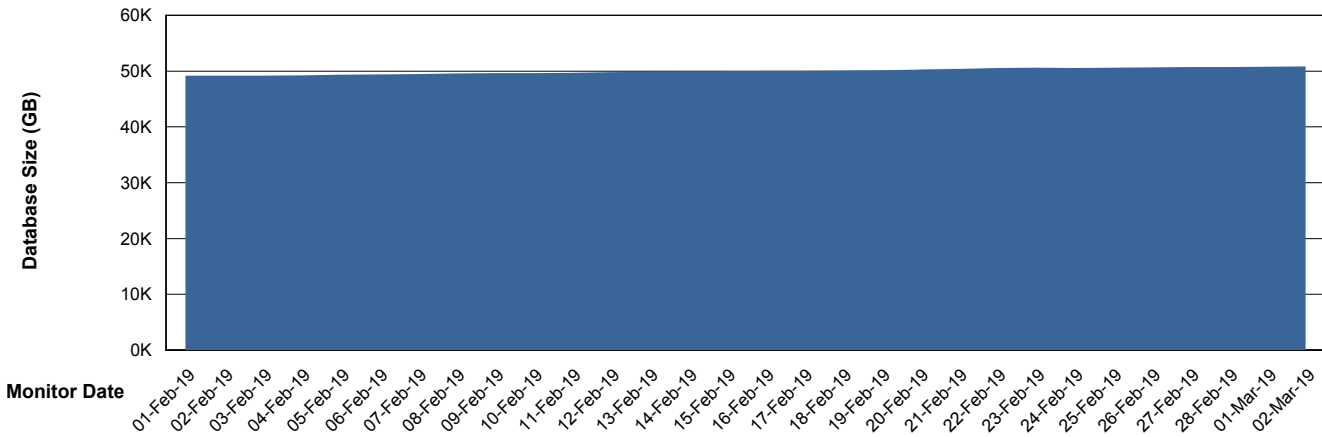

DATABASE SIZE RSSDB_Production

Database growth over last month

Database Tablespace RSSDB_Production

Date	Tablespace Name	Filesize (Gb)	Usedsize (Gb)	Percentage free
02-Mar-19	ABSDATA	27,000	21,336	21
	INDX	33,000	28,181	15
01-Mar-19	ABSDATA	27,000	21,336	21
	INDX	33,000	28,181	15
28-Feb-19	ABSDATA	27,000	21,263	21
	INDX	33,000	28,128	15
27-Feb-19	ABSDATA	27,000	21,262	21
	INDX	33,000	28,107	15
26-Feb-19	ABSDATA	27,000	21,254	21
	INDX	33,000	28,065	15
25-Feb-19	ABSDATA	27,000	21,254	21
	INDX	33,000	28,046	15
24-Feb-19	ABSDATA	27,000	21,237	21
	INDX	33,000	28,017	15