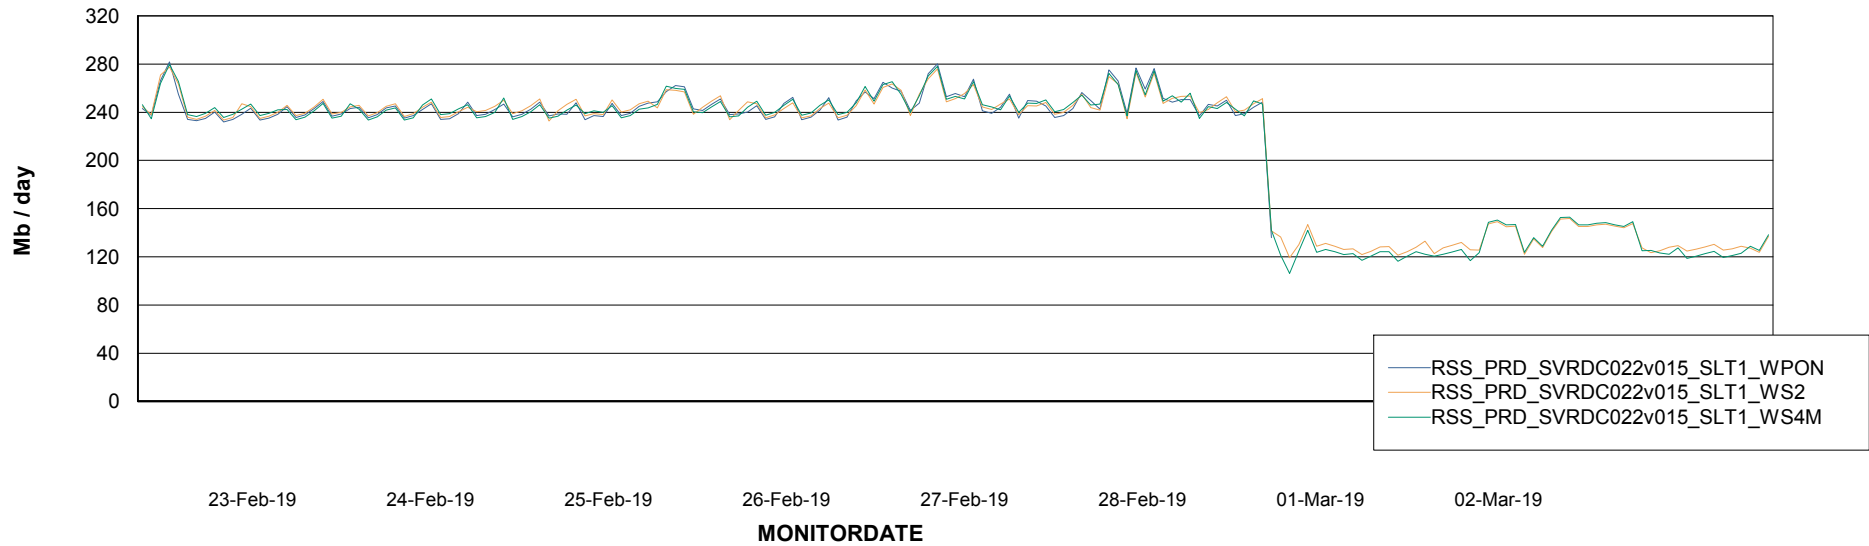

ABSSolute Application ReportServer Services

Avg memory used per ReportServer Service

Weekly SLA Customer Report

Customer RSS Production
Database ID 52

ABSSolute Web Component Services

Avg memory used per ABS Web component