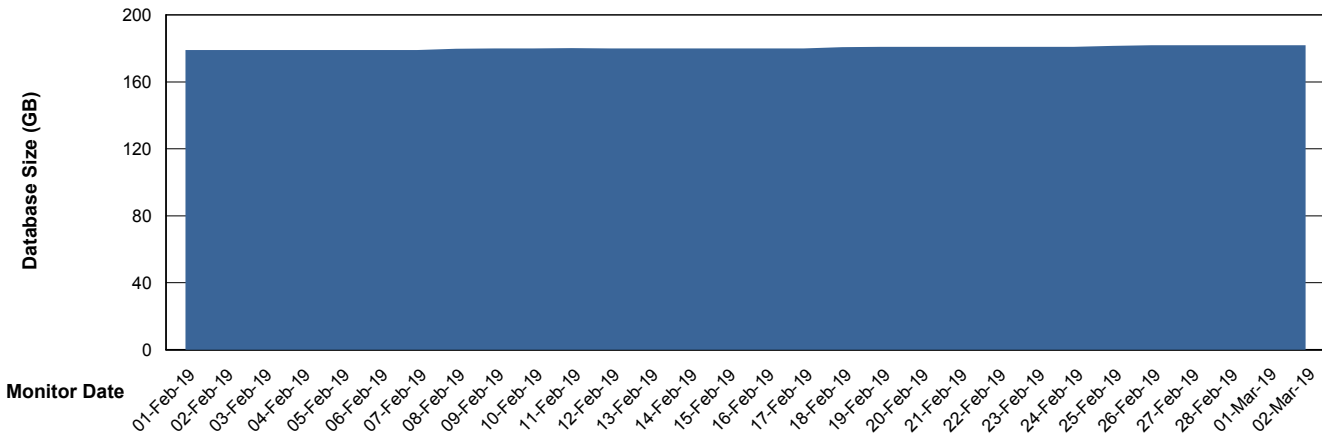

DATABASE SIZE PHSDB_Production

Database growth over last month

Database Tablespace PHSDB_Production

Date	Tablespace Name	Filesize (Gb)	Usedsize (Gb)	Percentage free
02-Mar-19	ABSDATA	197	170	14
	INDX	12	10	17
01-Mar-19	ABSDATA	197	170	14
	INDX	12	10	17
28-Feb-19	ABSDATA	197	170	14
	INDX	12	10	17
27-Feb-19	ABSDATA	197	170	14
	INDX	12	10	17
26-Feb-19	ABSDATA	197	170	14
	INDX	12	10	17
25-Feb-19	ABSDATA	197	170	14
	INDX	12	10	17
24-Feb-19	ABSDATA	197	170	14
	INDX	12	10	17