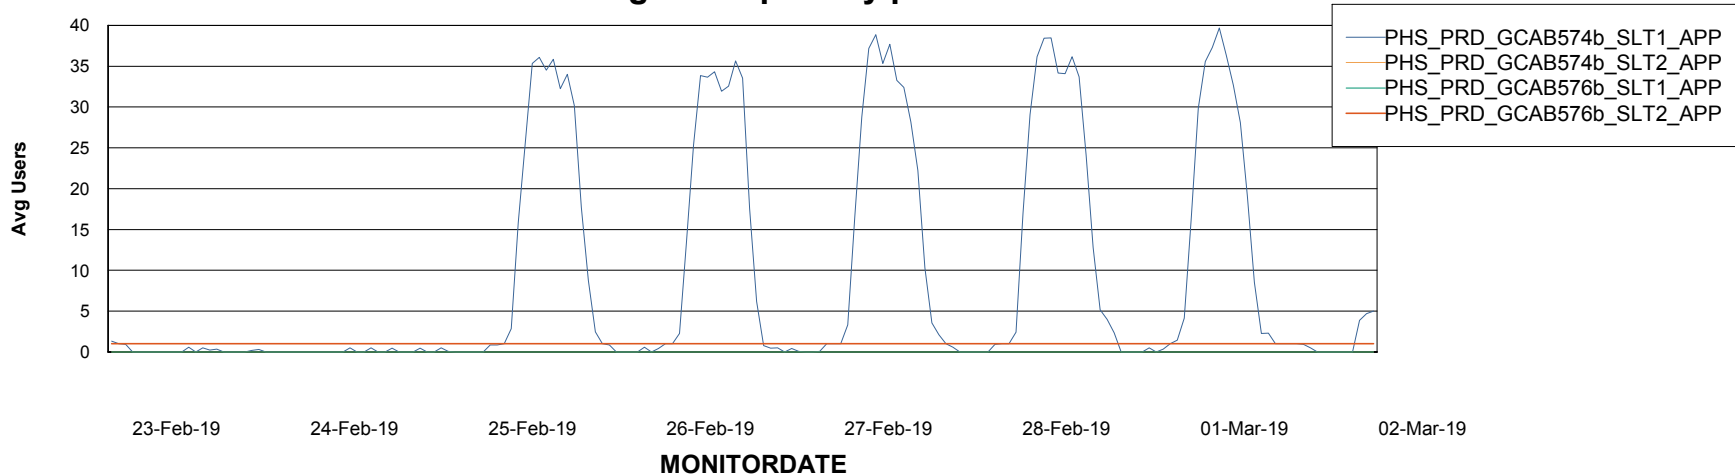

Avg users per day per ABS server