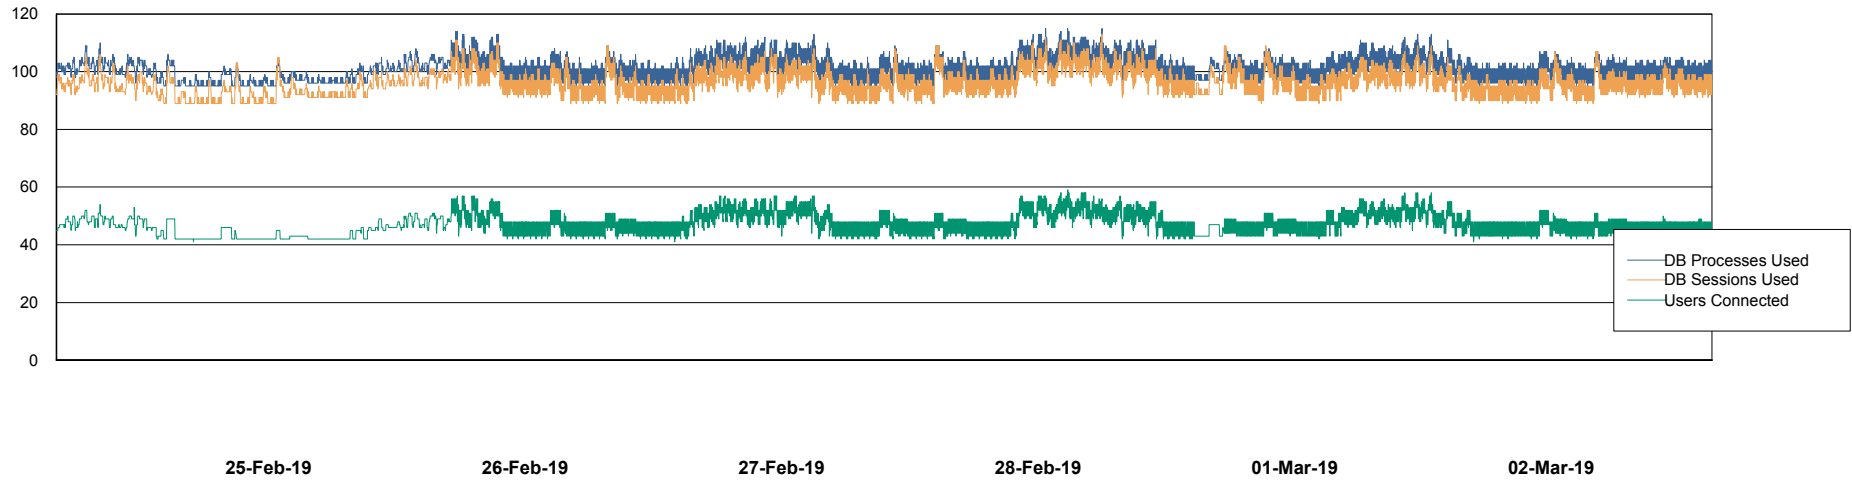

Database Performance PHSDB_Production

DB Processes Max 500
DB Sessions Max 772