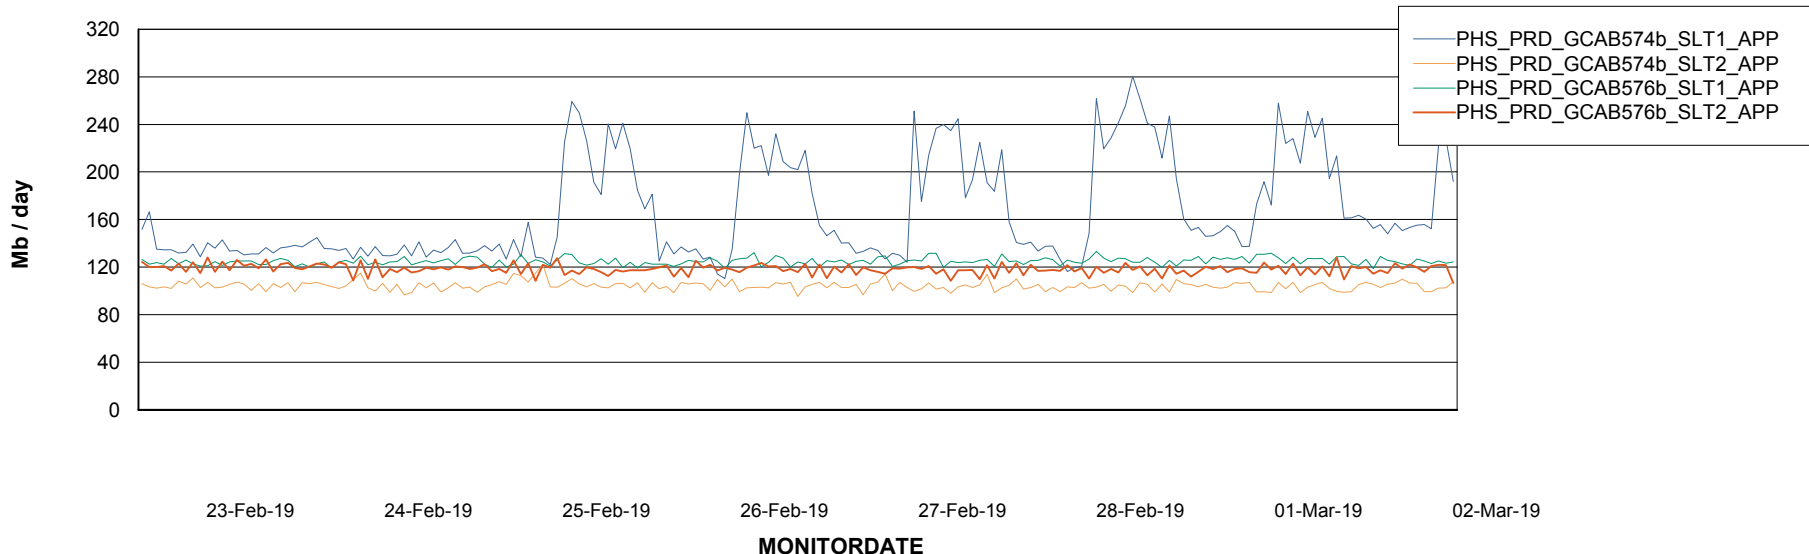

ABSolute Application Server Services

Avg memory used per ABS Server Service