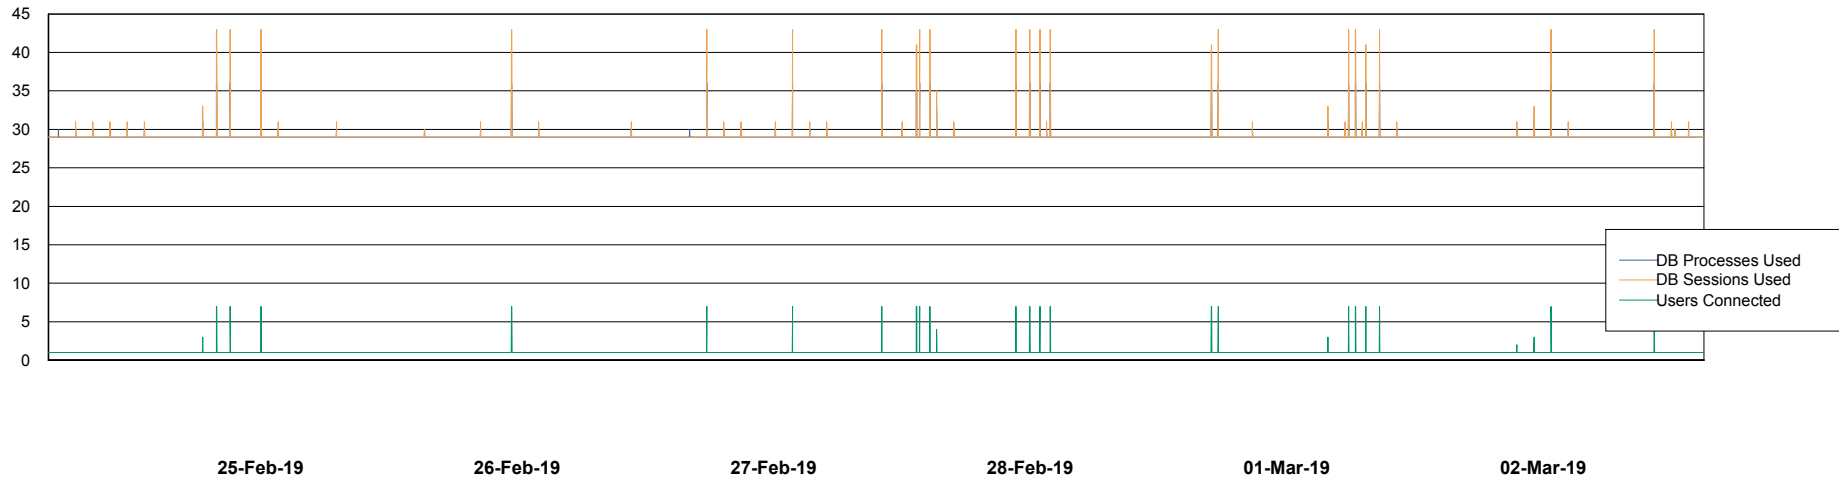

Database Performance PHSDB_Standby

DB Processes Max 500
DB Sessions Max 772