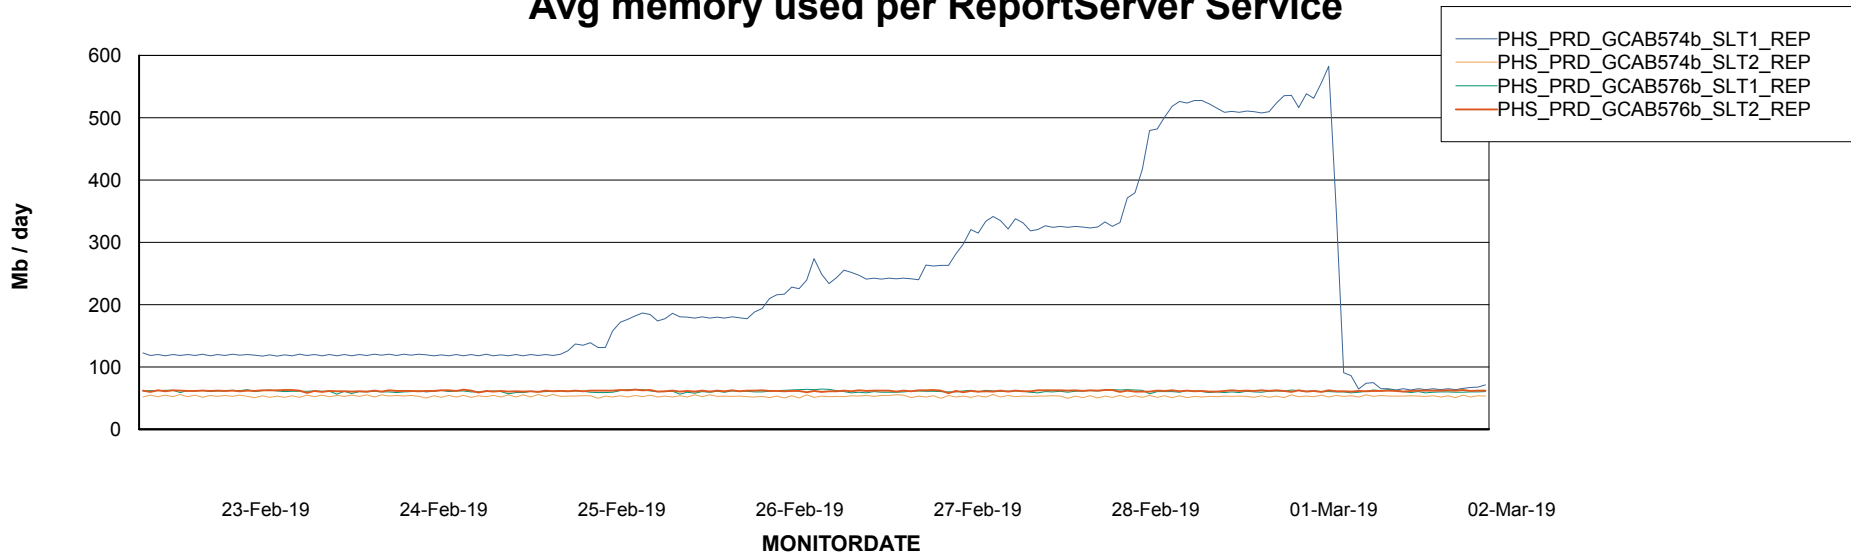

ABSSolute Application ReportServer Services

Avg memory used per ReportServer Service