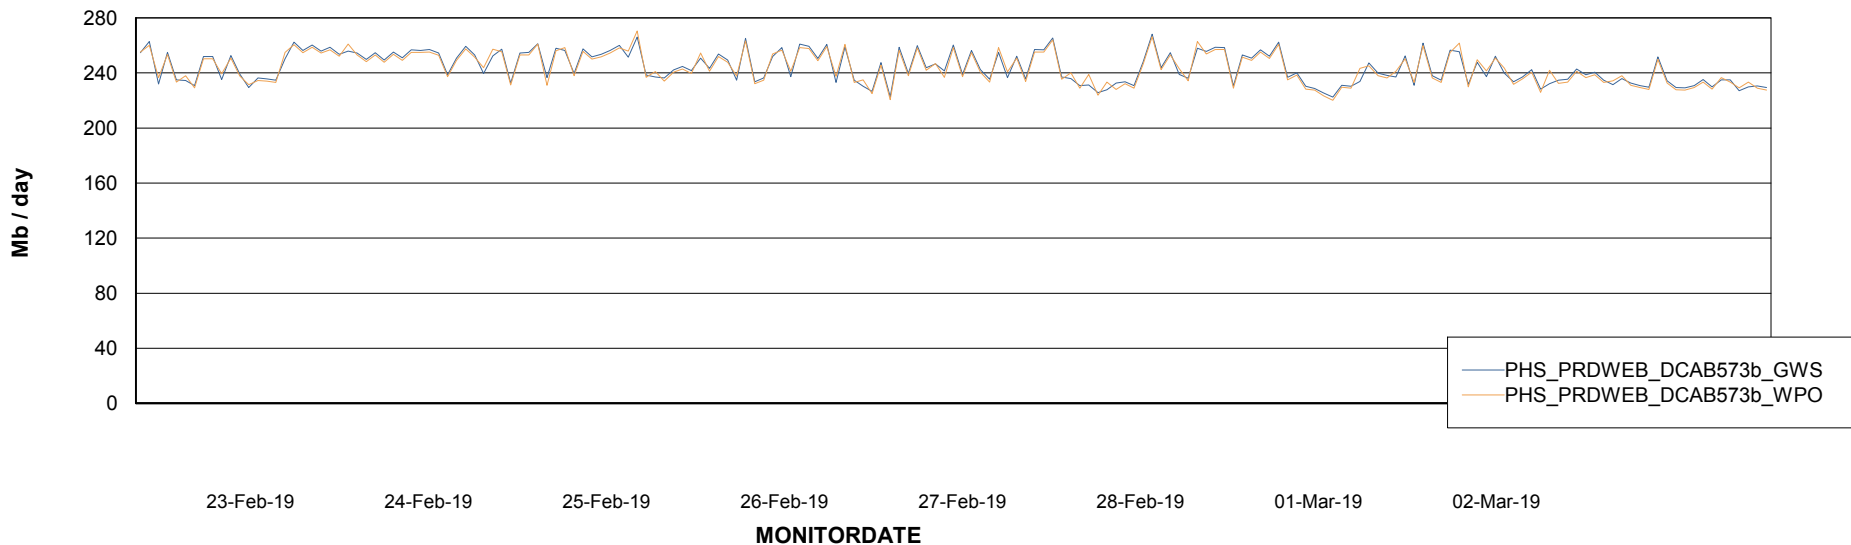

ABSolute Web Component Services

Avg memory used per ABS Web component