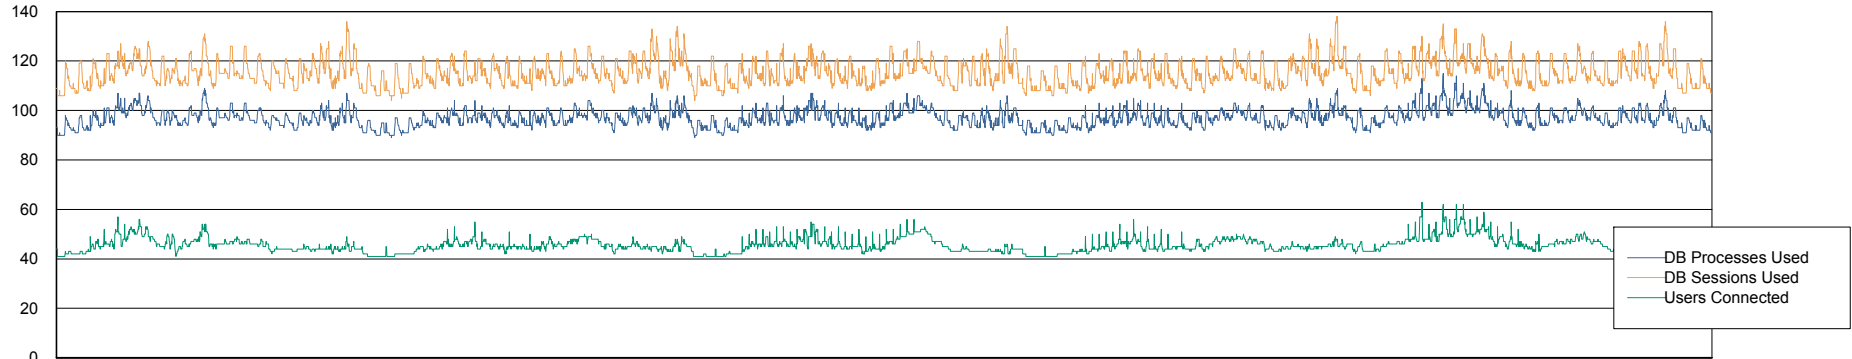

Database Performance PCODB_Production

DB Processes Max 350
DB Sessions Max 560

25-Feb-19 26-Feb-19 27-Feb-19 28-Feb-19 01-Mar-19 02-Mar-19