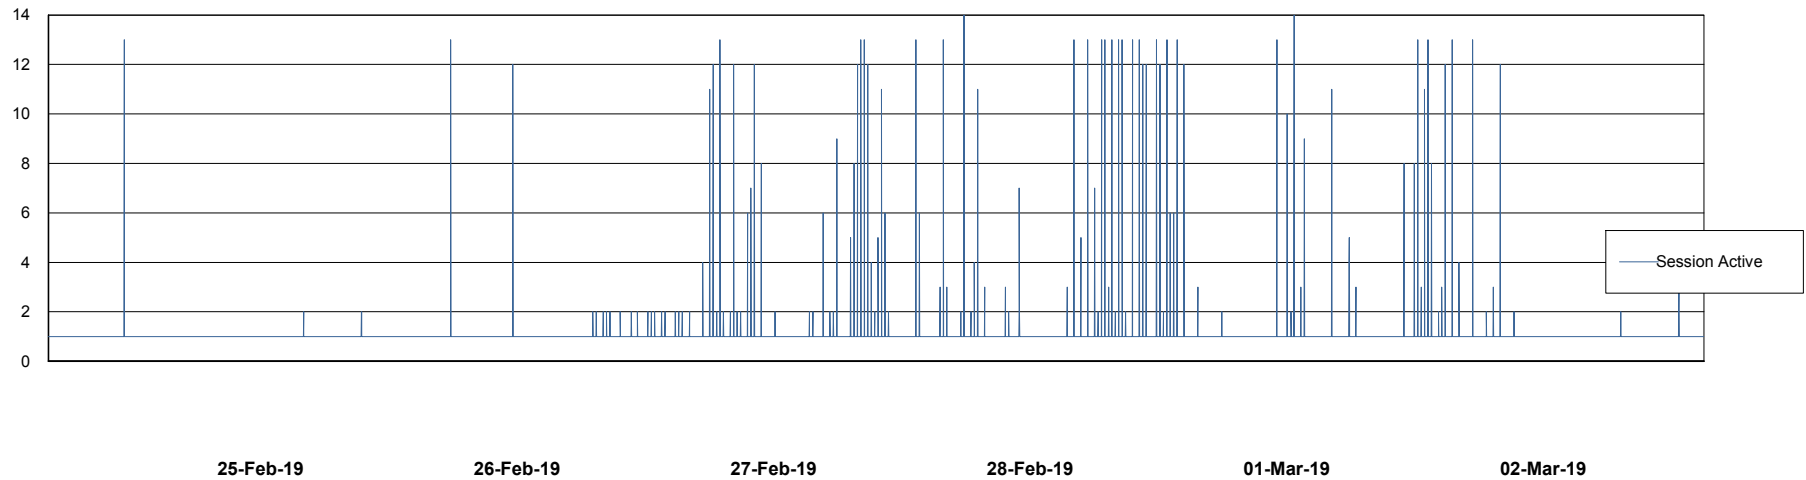

Database Performance PCODB_Standby

DB Processes Max 350
DB Sessions Max 552