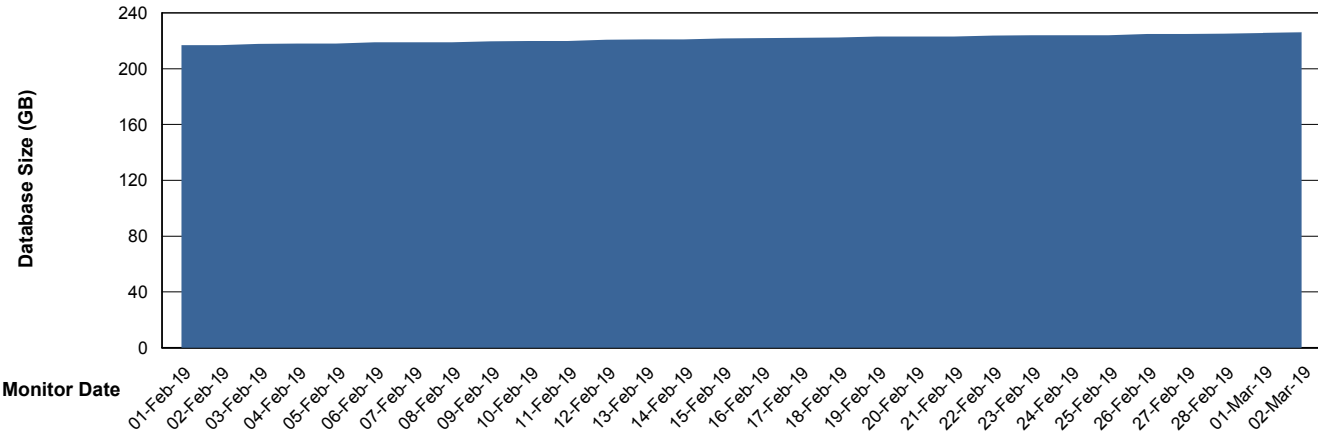

DATABASE SIZE PCODB_Production

Database growth over last month

Database Tablespace PCODB_Production

Date	Tablespace Name	Filesize (Gb)	Usedsize (Gb)	Percentage free
02-Mar-19	ABSDATA	150	83	45
	INDX	200	115	43
01-Mar-19	ABSDATA	150	83	45
	INDX	200	115	43
28-Feb-19	ABSDATA	150	83	45
	INDX	200	115	43
27-Feb-19	ABSDATA	150	83	45
	INDX	200	115	43
26-Feb-19	ABSDATA	150	83	45
	INDX	200	115	43
25-Feb-19	ABSDATA	150	83	45
	INDX	200	115	43
24-Feb-19	ABSDATA	150	83	45
	INDX	200	115	43