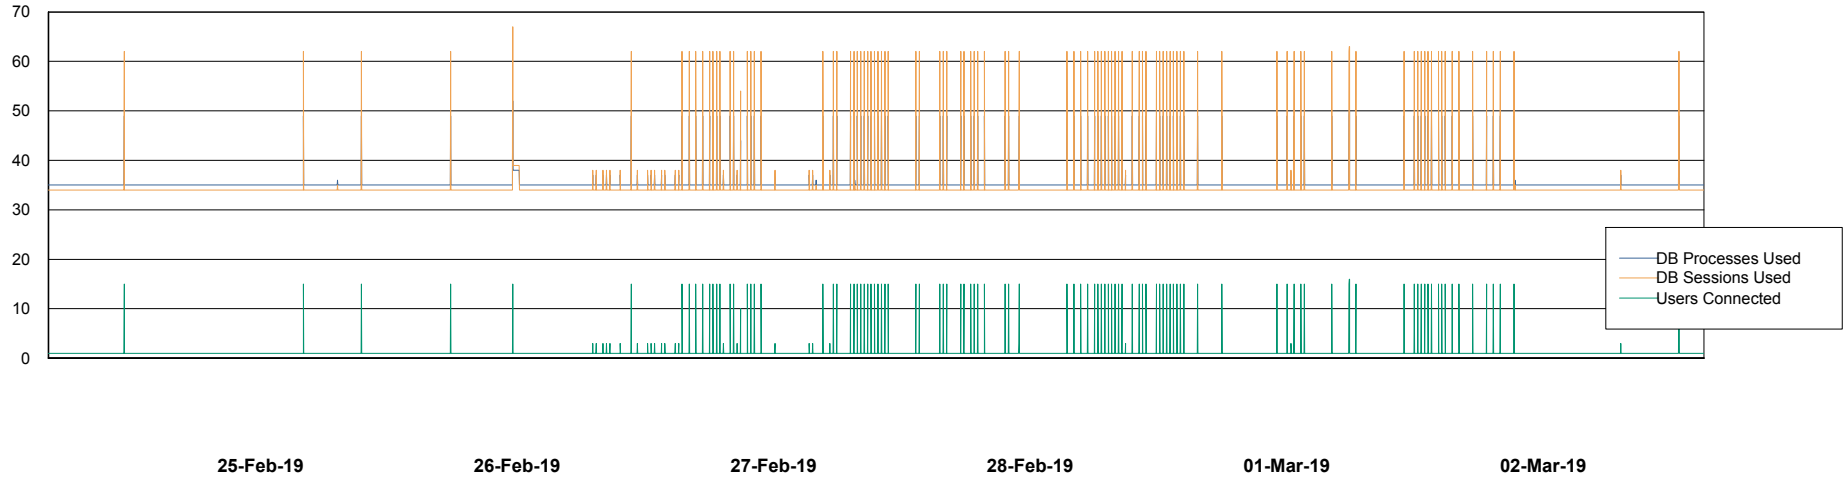

Database Performance PCODB_Standby

DB Processes Max 350
DB Sessions Max 552