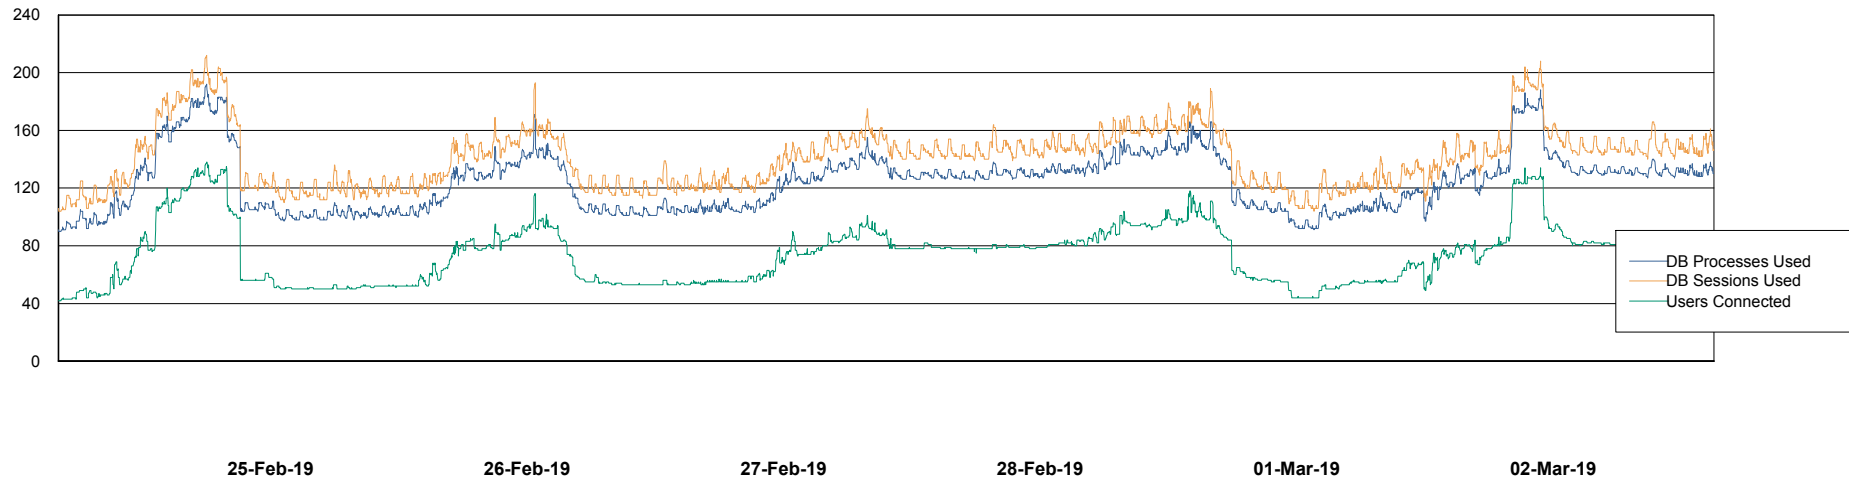

Weekly SLA Customer Report

Customer NIX_Production
Database ID 51

Database Performance NIXDB_BI

Weekly SLA Customer Report

Customer NIX_Production
Database ID 51

Database Performance NIXDB_Production

Weekly SLA Customer Report

Customer NIX_Production
Database ID 51

Database Performance NIXDB_Standby

Weekly SLA Customer Report

Customer NIX_Production
Database ID 51

DATABASE SIZE NIXDB_BI

Database growth over last month

DATABASE SIZE NIXDB_Production