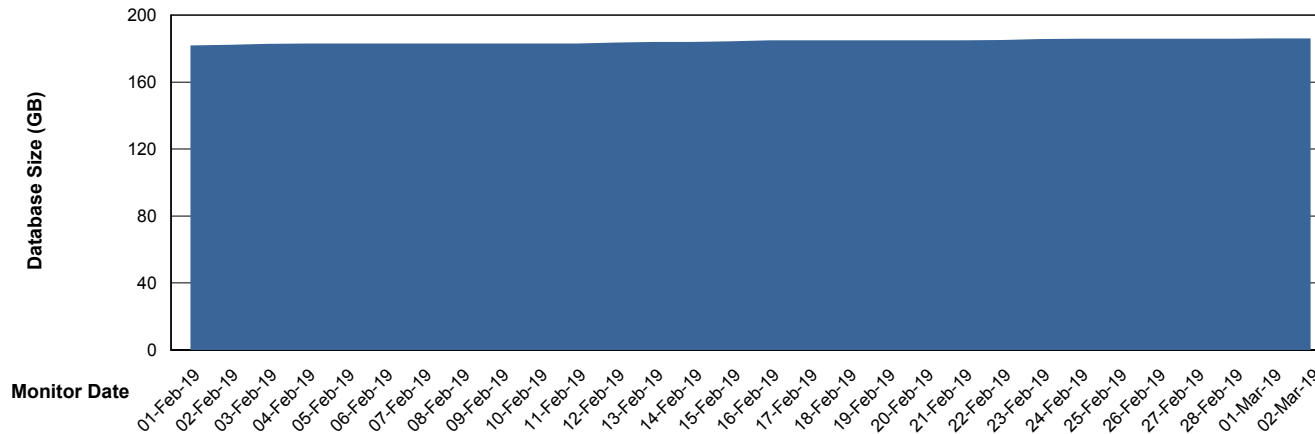

DATABASE SIZE NIXDB_Production

Database growth over last month