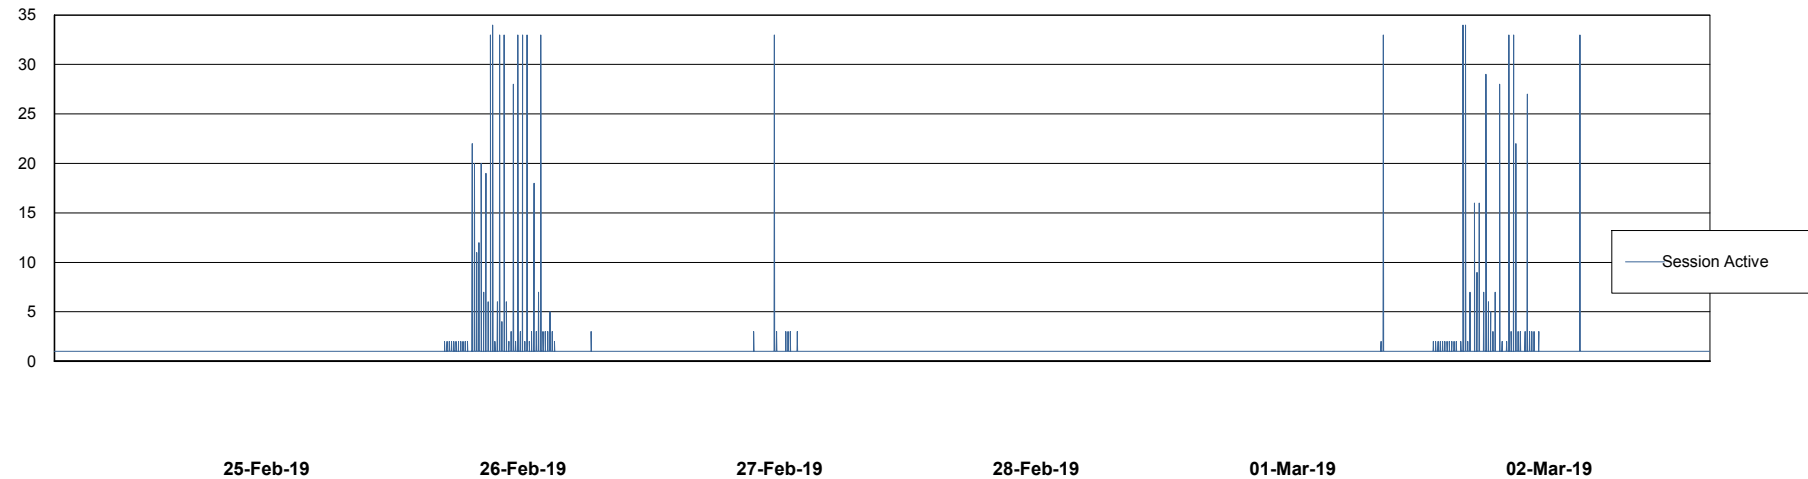

Database Performance NIXDB_Standby