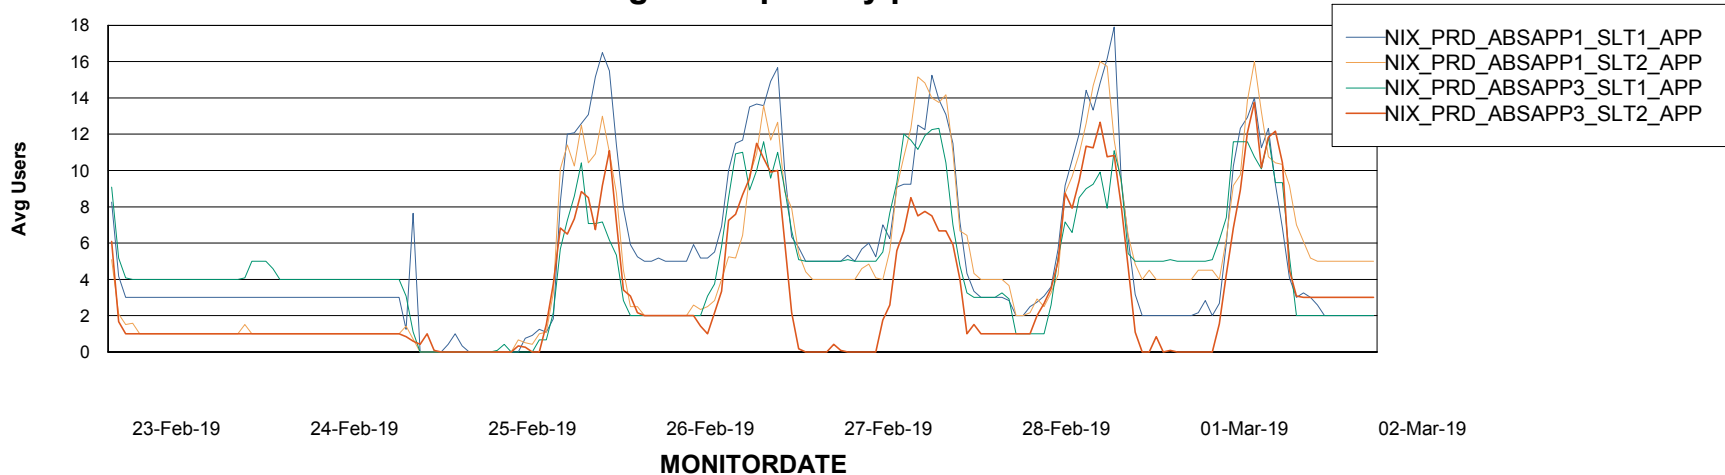

Avg users per day per ABS server