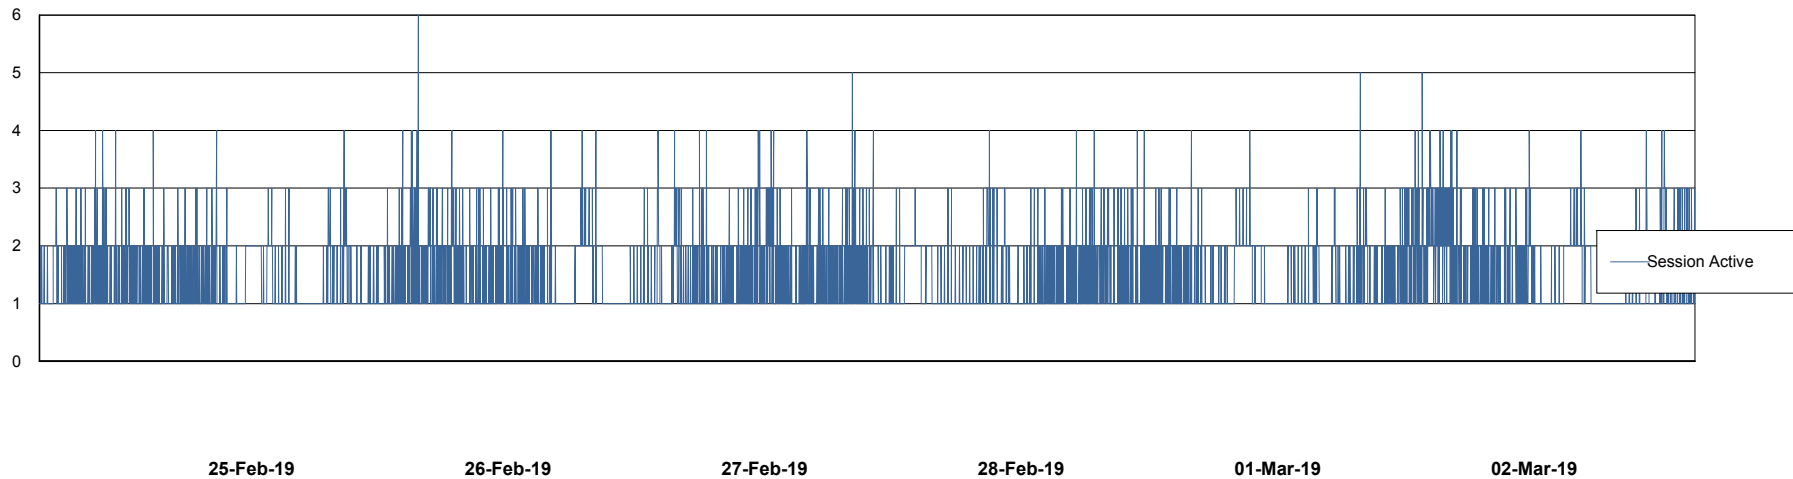

Weekly SLA Customer Report

Customer NIX_Production
Database ID 51

Database Performance NIXDB_BI

Weekly SLA Customer Report

Customer NIX_Production
Database ID 51

Database Performance NIXDB_Production

Weekly SLA Customer Report