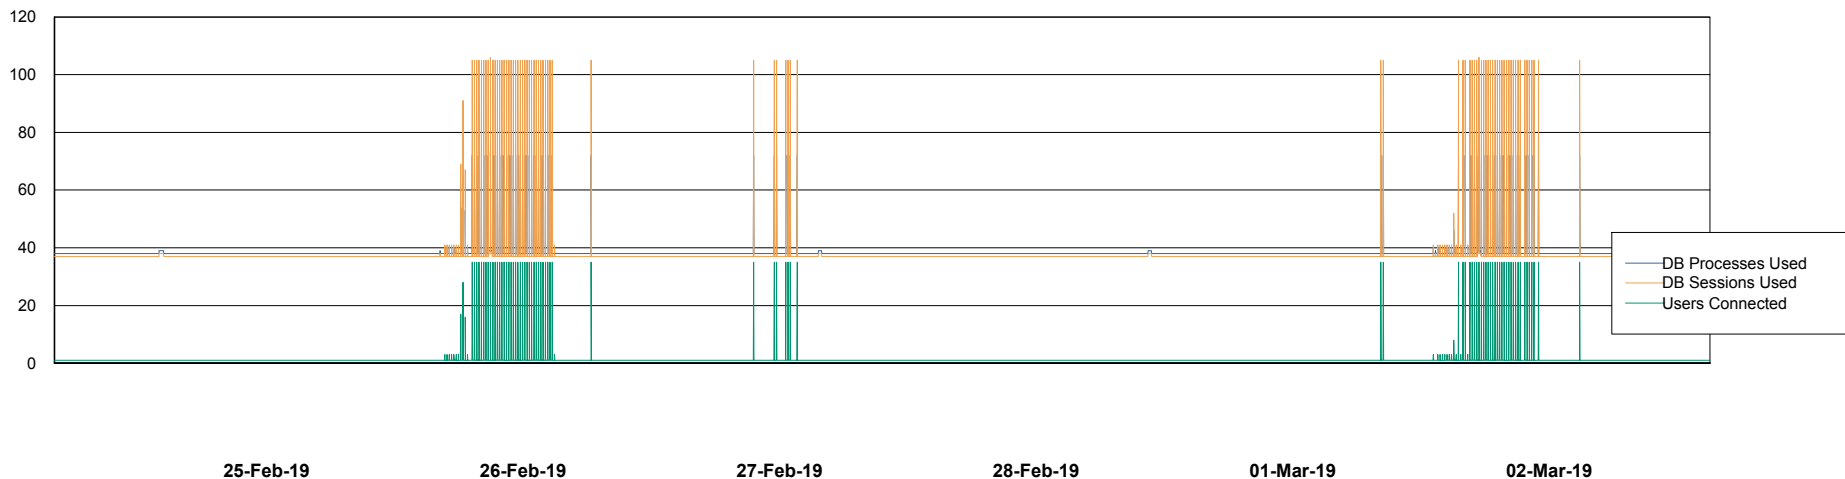

Weekly SLA Customer Report

Customer NIX_Production
Database ID 51

Database Performance NIXDB_BI

Weekly SLA Customer Report

Customer NIX_Production
Database ID 51

Database Performance NIXDB_Production

Weekly SLA Customer Report

Customer NIX_Production
Database ID 51

Database Performance NIXDB_Standby

Weekly SLA Customer Report

Customer NIX_Production
Database ID 51

DATABASE SIZE NIXDB_BI

Database growth over last month

DATABASE SIZE NIXDB_Production