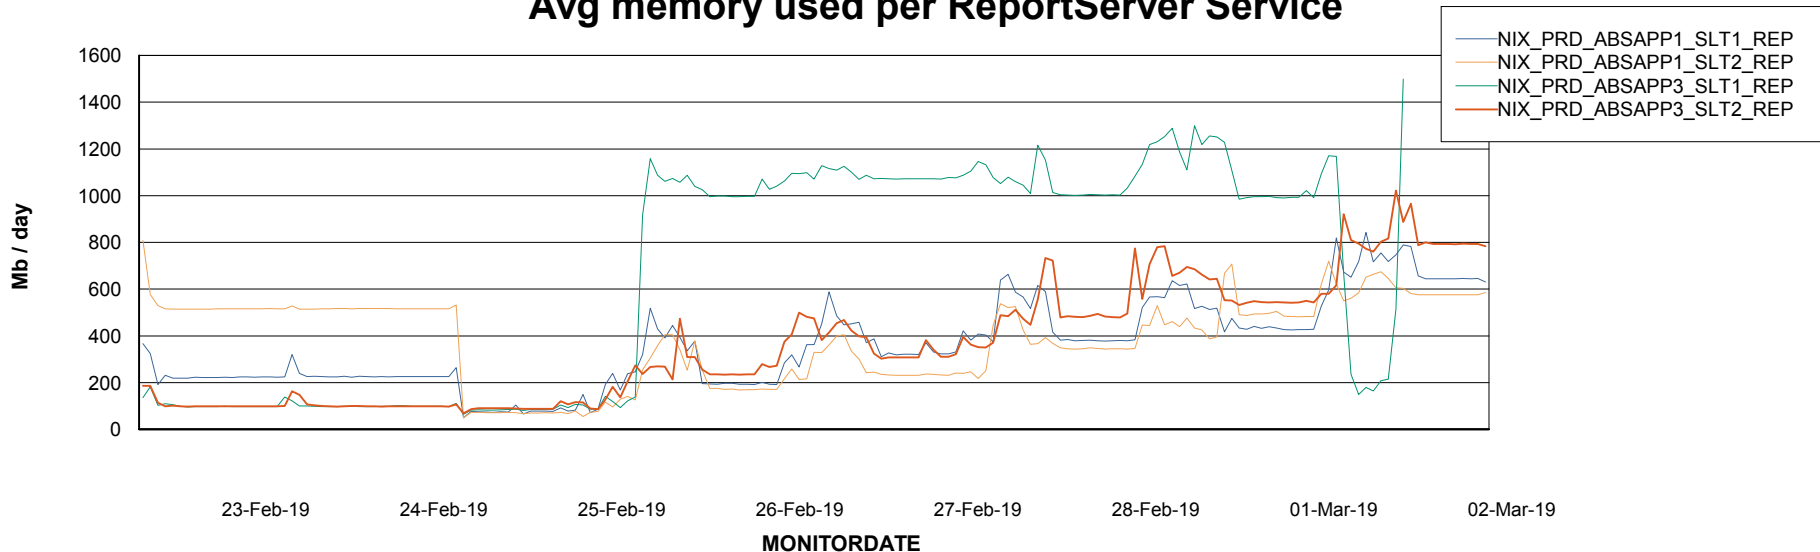

Avg users per day per ABS server

Weekly SLA Customer Report

Customer NIX_Production
Database ID 51

ABSSolute Application ReportServer Services

Avg memory used per ReportServer Service

Weekly SLA Customer Report