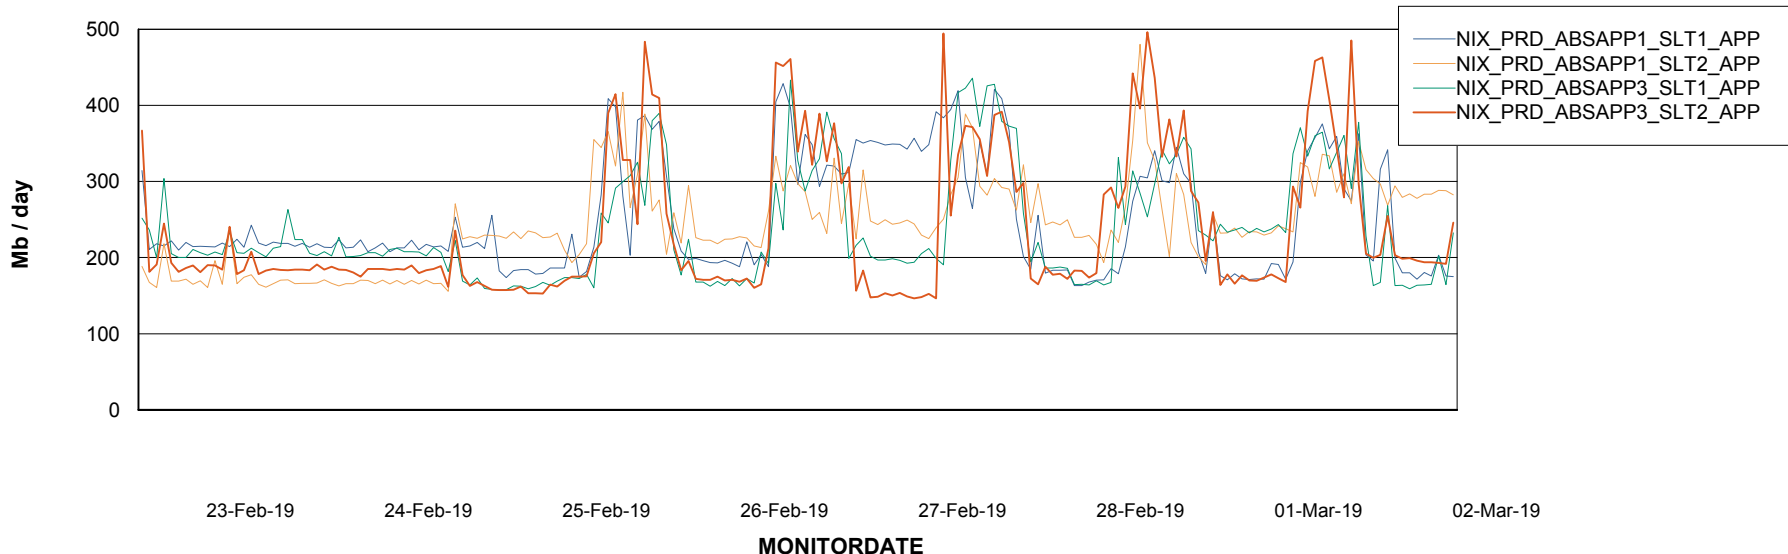

Standby Database Health NIX_Production

Recovery lag for last 7 days

Weekly SLA Customer Report

Customer NIX_Production
Database ID 51

ABSSolute Application Server Services

Avg memory used per ABS Server Service