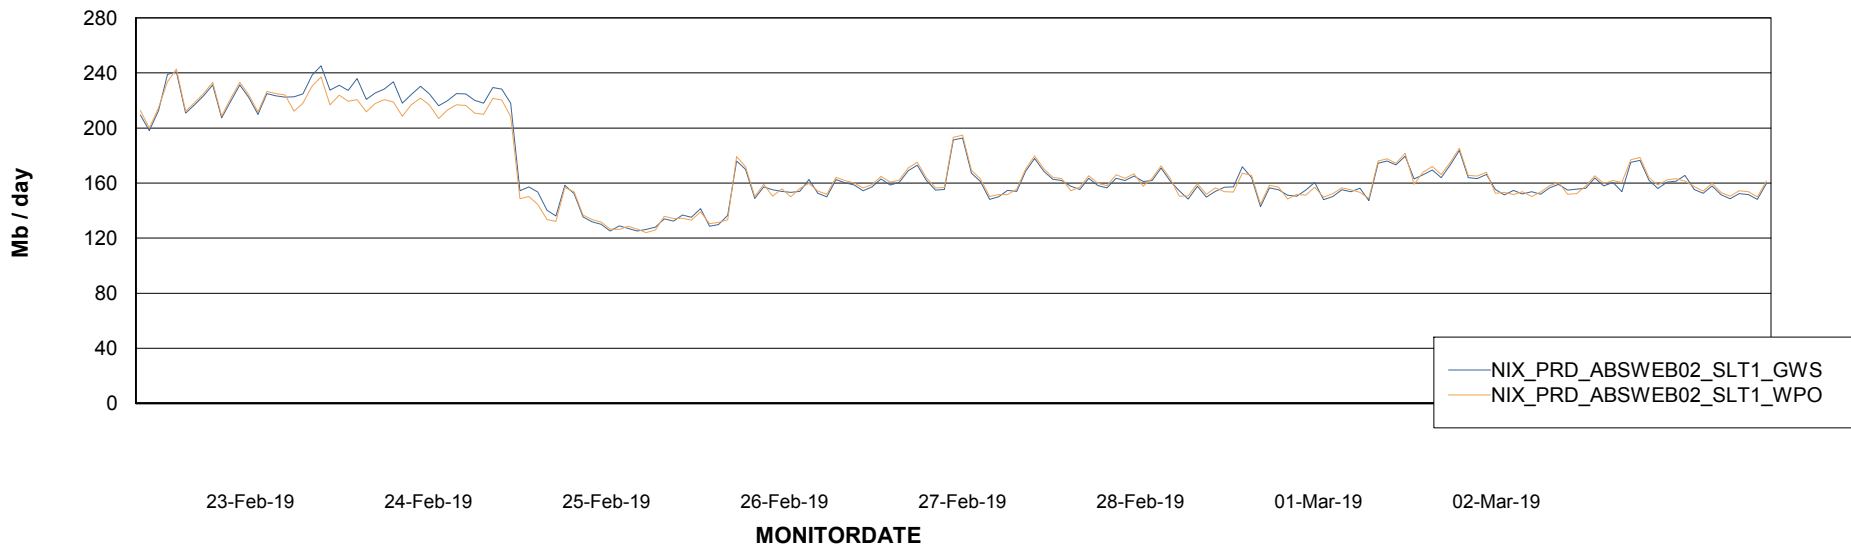

ABSSolute Web Component Services

Avg memory used per ABS Web component