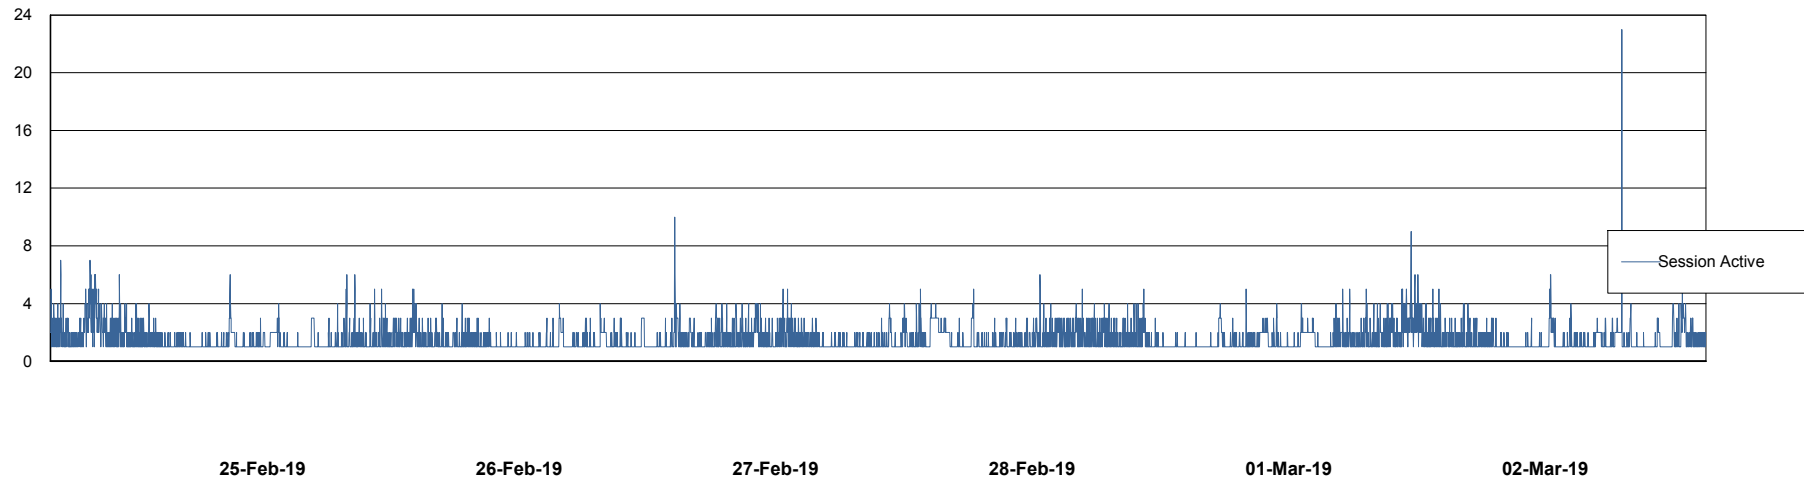

Database Performance LLGDB_Production

DB Processes Max 520
DB Sessions Max 804