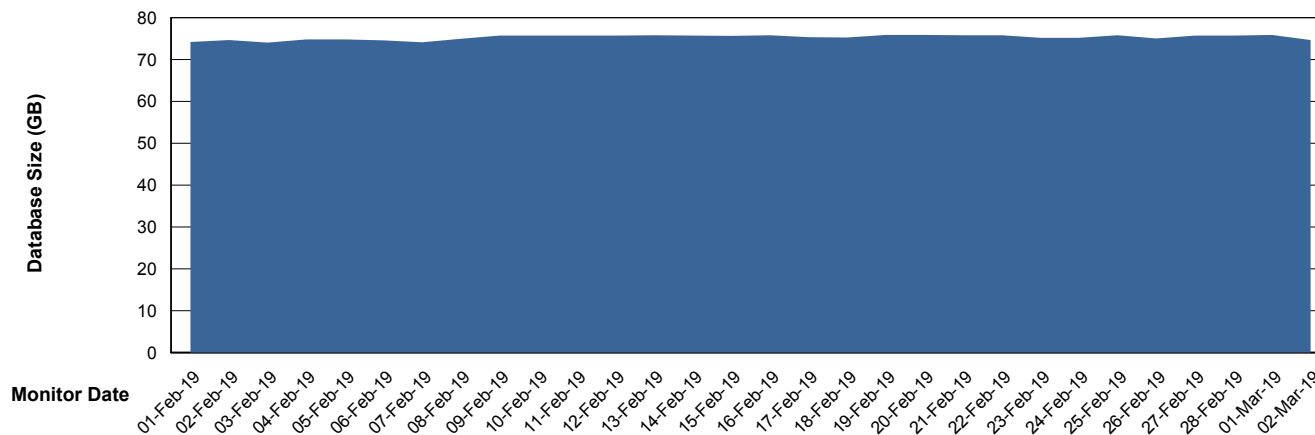

Weekly SLA Customer Report

Customer LLG_Production
Database ID 53

DATABASE SIZE LLGDB_Production

Database growth over last month

DATABASE SIZE LLGDBBI_Production

Database growth over last month

Weekly SLA Customer Report