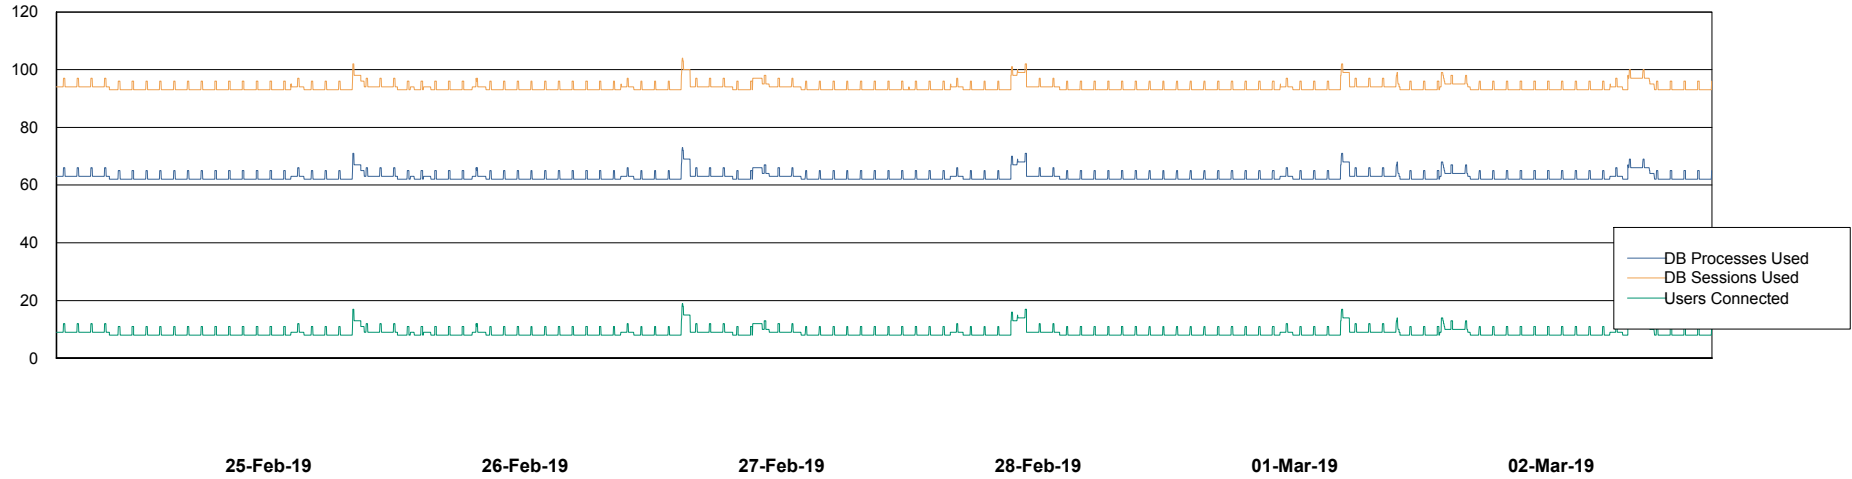

Database Performance LLGDB_Standby

DB Processes Max 1,000
DB Sessions Max 1,536