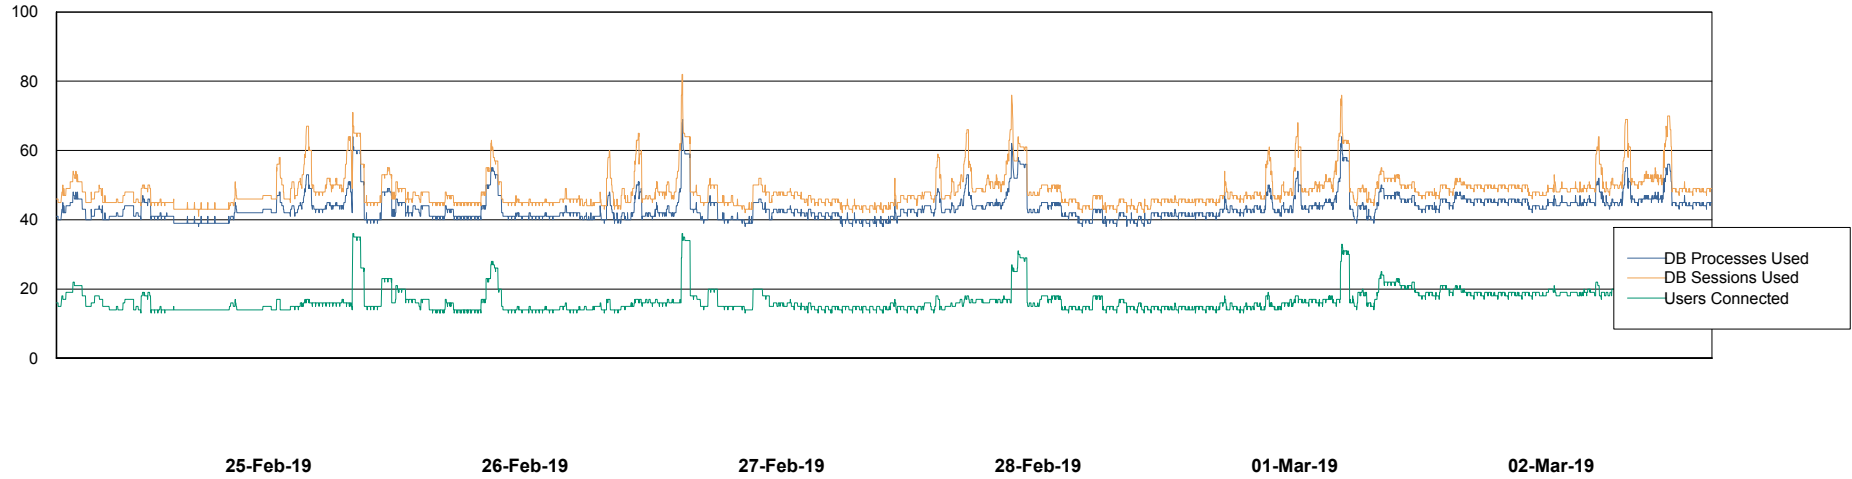

Database Performance LLGDB_Standby

DB Processes Max 1,000
DB Sessions Max 1,536

Weekly SLA Customer Report

Customer LLG_Production
Database ID 53

Database Performance LLGDBBI_Production

DB Processes Max 500
DB Sessions Max 780