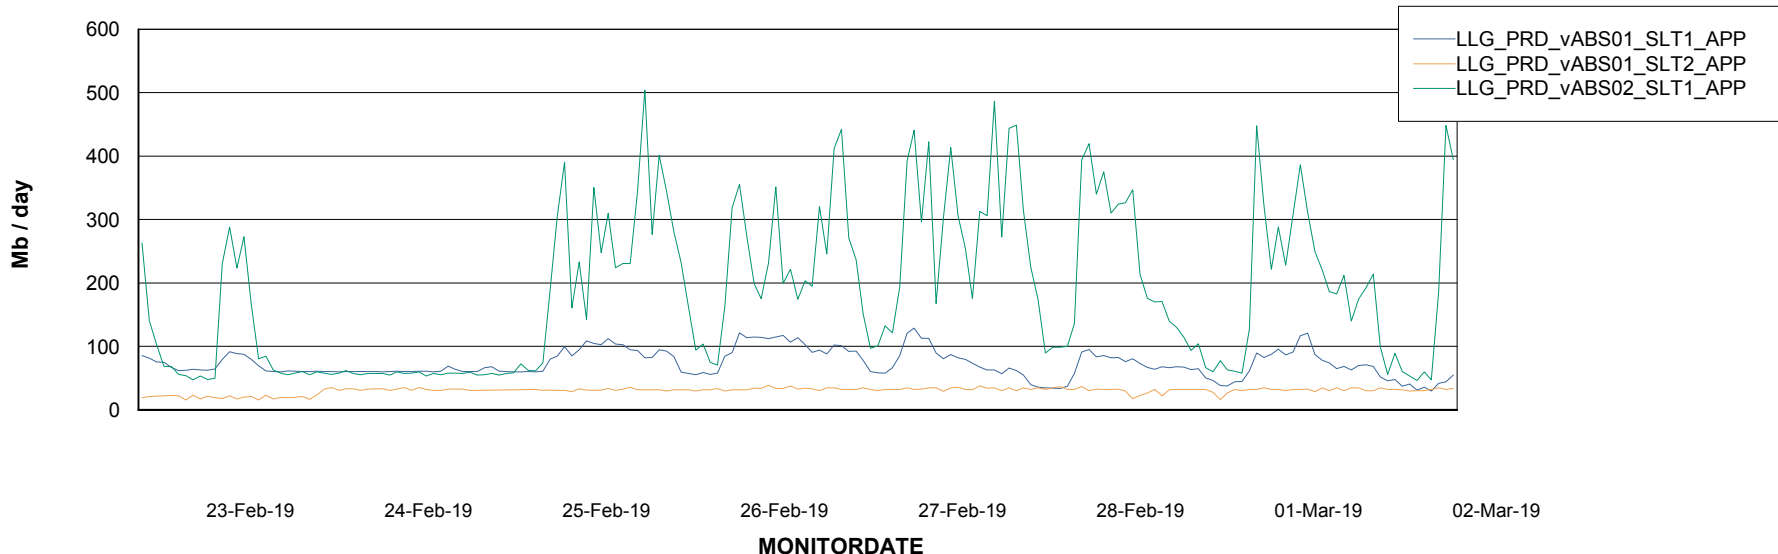

ABSSolute Application Server Services

Avg memory used per ABS Server Service