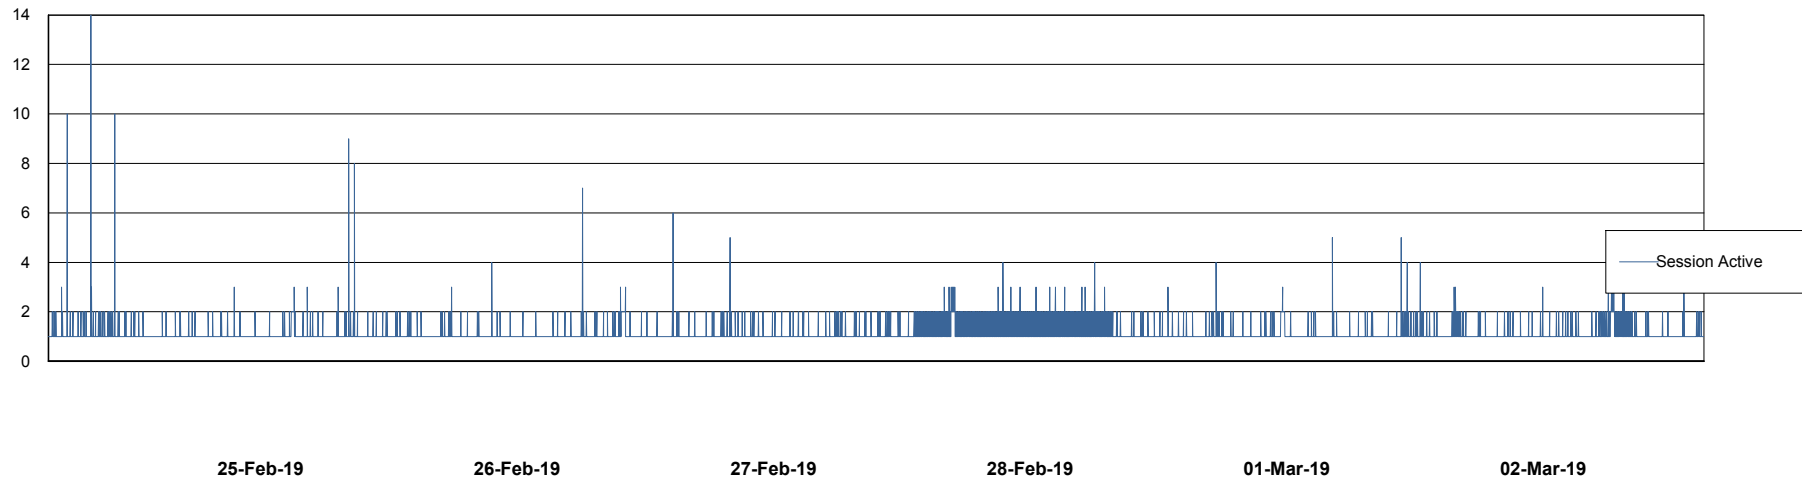

Database Performance LLGDB_Standby

DB Processes Max 1,000
DB Sessions Max 1,536