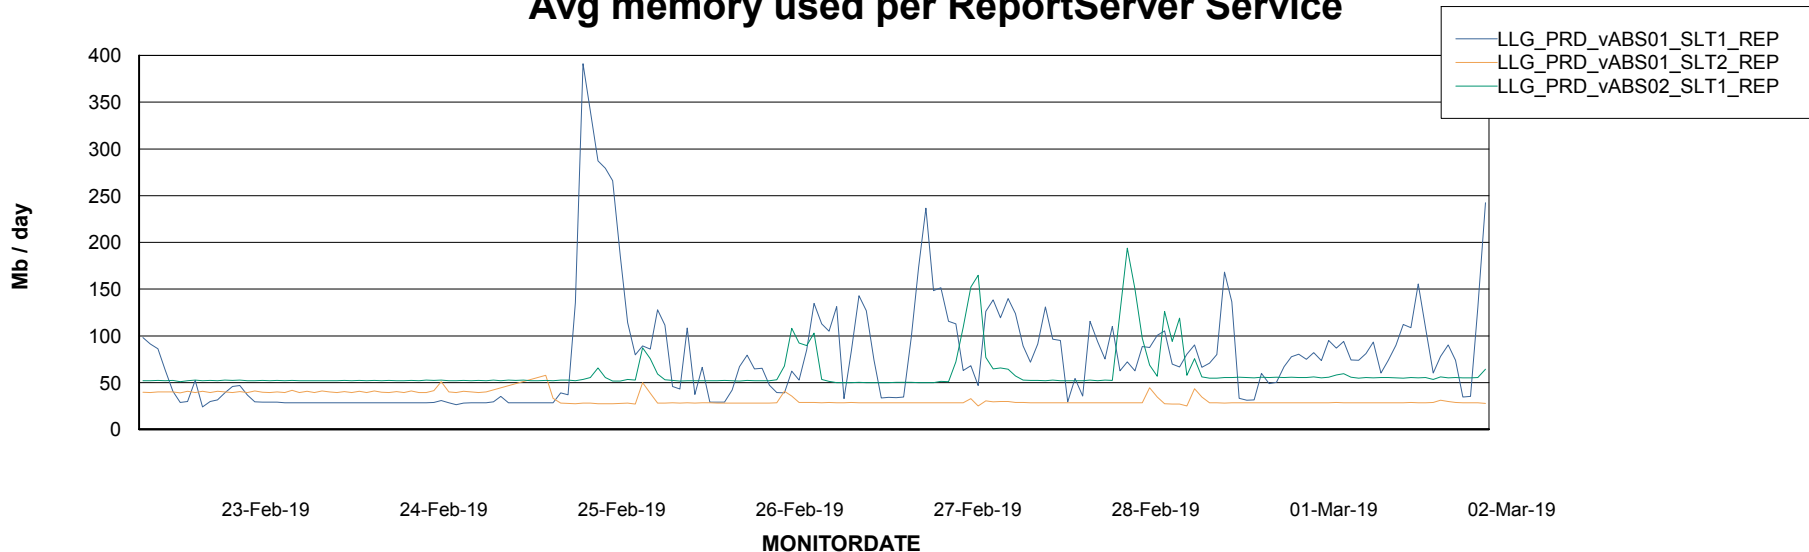

ABSSolute Application ReportServer Services

Avg memory used per ReportServer Service