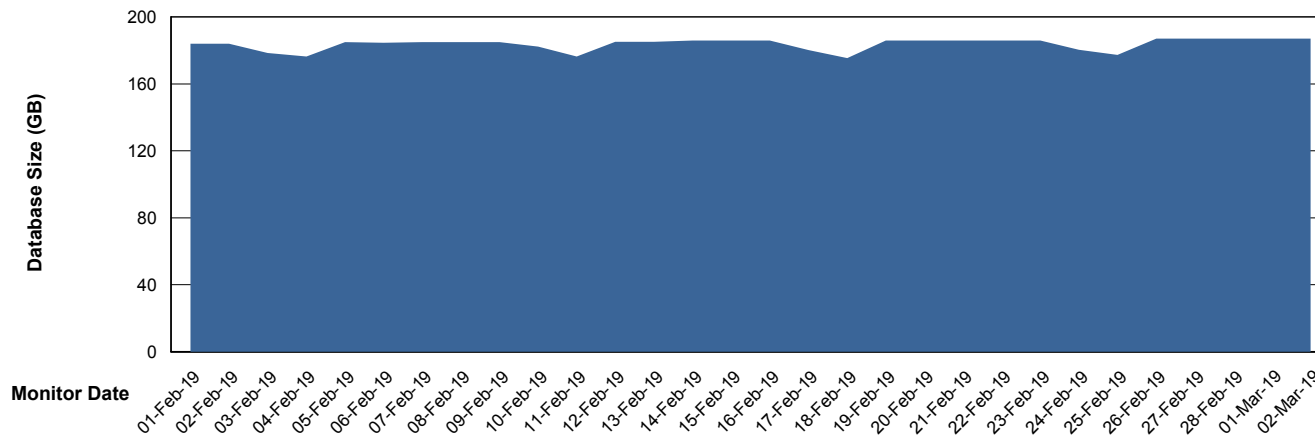

Database Performance LLGDB_Standby

DB Processes Max 1,000
DB Sessions Max 1,536

Weekly SLA Customer Report

Customer LLG_Production
Database ID 53

Database Performance LLGDBBI_Production

DB Processes Max 500
DB Sessions Max 780

Weekly SLA Customer Report

Customer LLG_Production
Database ID 53

DATABASE SIZE LLGDB_Production

Database growth over last month

DATABASE SIZE LLGDBBI_Production

Database growth over last month

Weekly SLA Customer Report