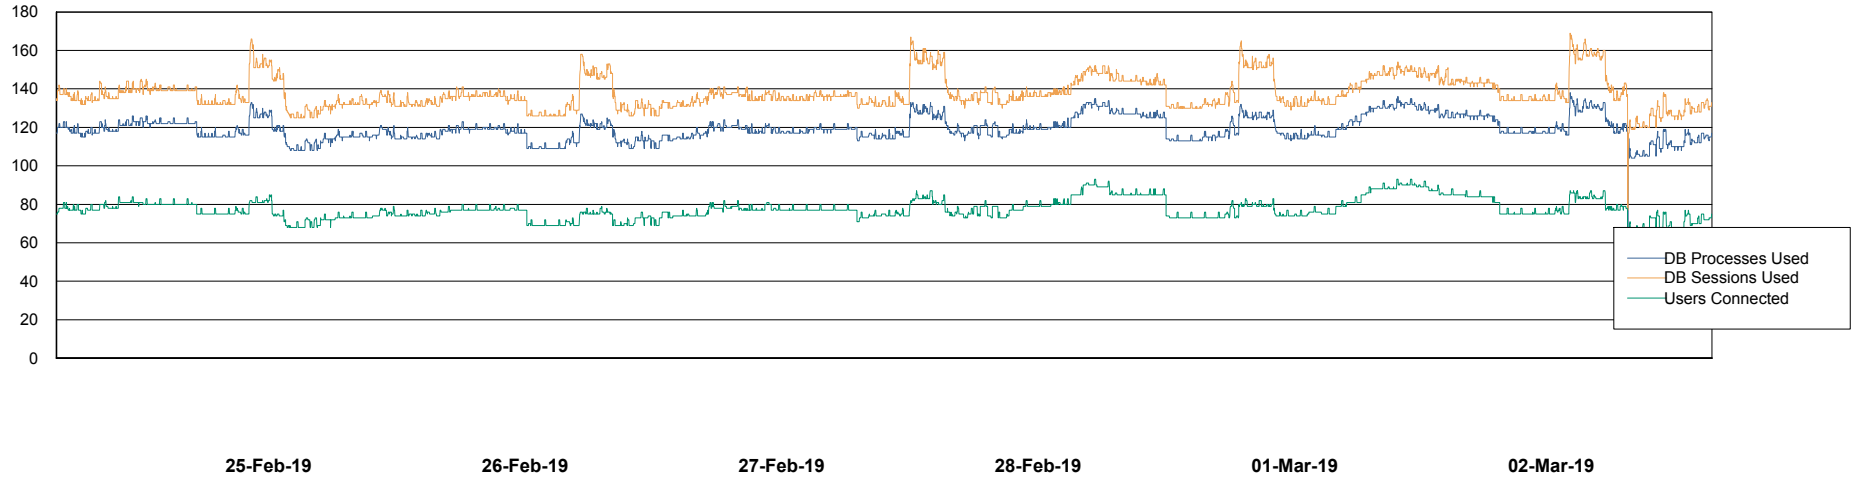

Database Performance LLGDB_Production

DB Processes Max 520
DB Sessions Max 804