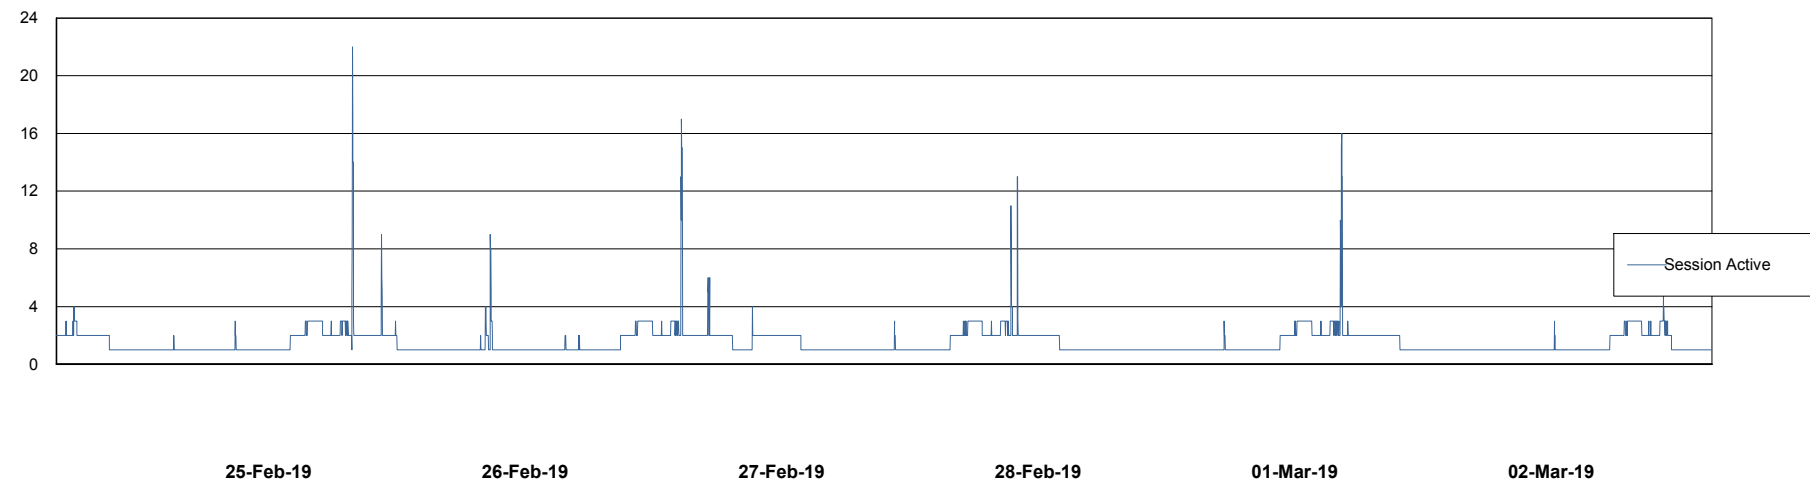

Database Performance LLGDB_Standby

DB Processes Max 1,000
DB Sessions Max 1,536

Weekly SLA Customer Report

Customer LLG_Production
Database ID 53

Database Performance LLGDBBI_Production

DB Processes Max 500
DB Sessions Max 780

Weekly SLA Customer Report

Customer LLG_Production
Database ID 53

DATABASE SIZE LLGDB_Production

Database growth over last month

DATABASE SIZE LLGDBBI_Production

Database growth over last month

Weekly SLA Customer Report