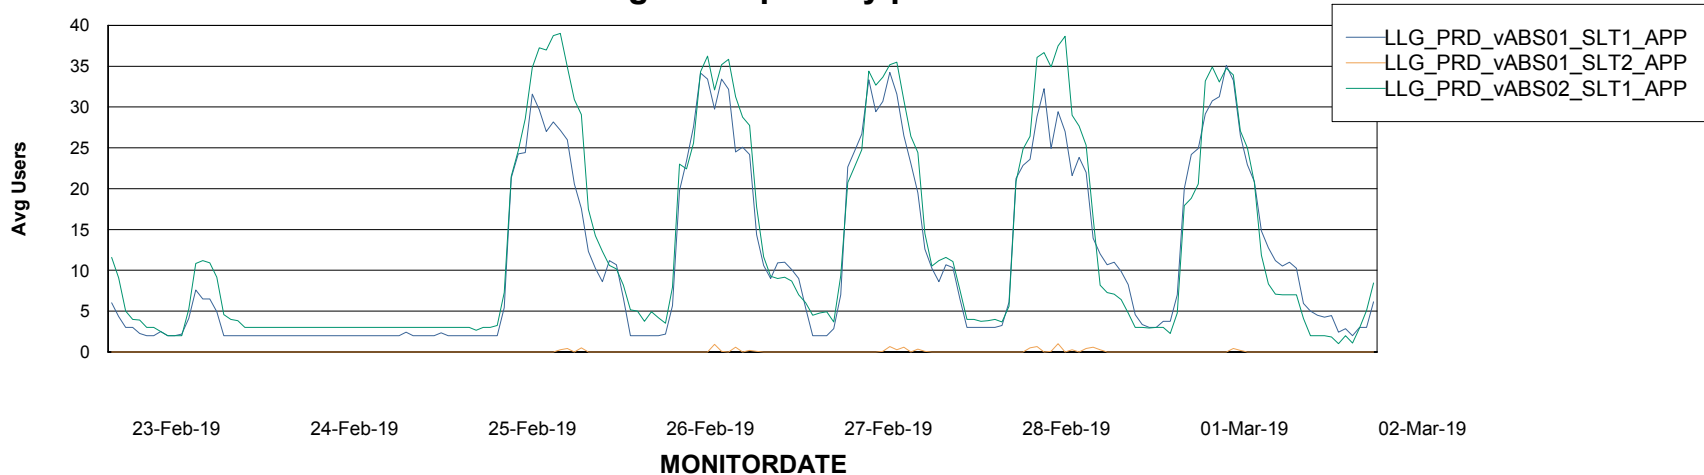

Weekly SLA Customer Report

Customer LLG_Production
Database ID 53

ABSSolute Application Server Services

Avg memory used per ABS Server Service

Avg users per day per ABS server

Weekly SLA Customer Report

Customer LLG_Production
Database ID 53