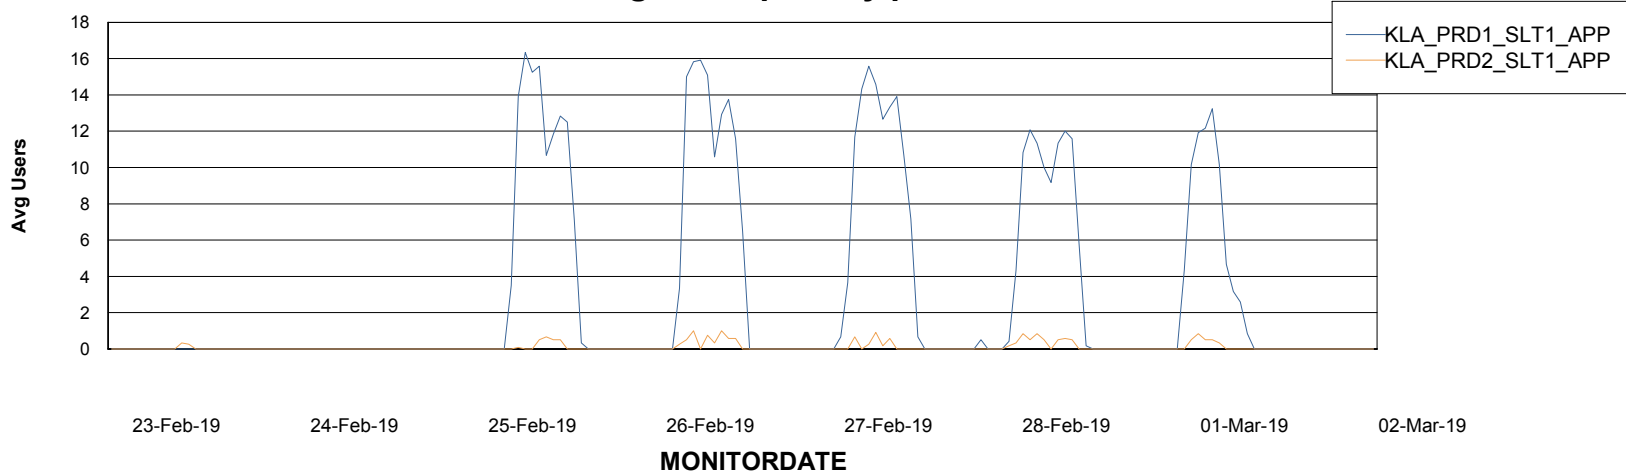

Avg users per day per ABS server