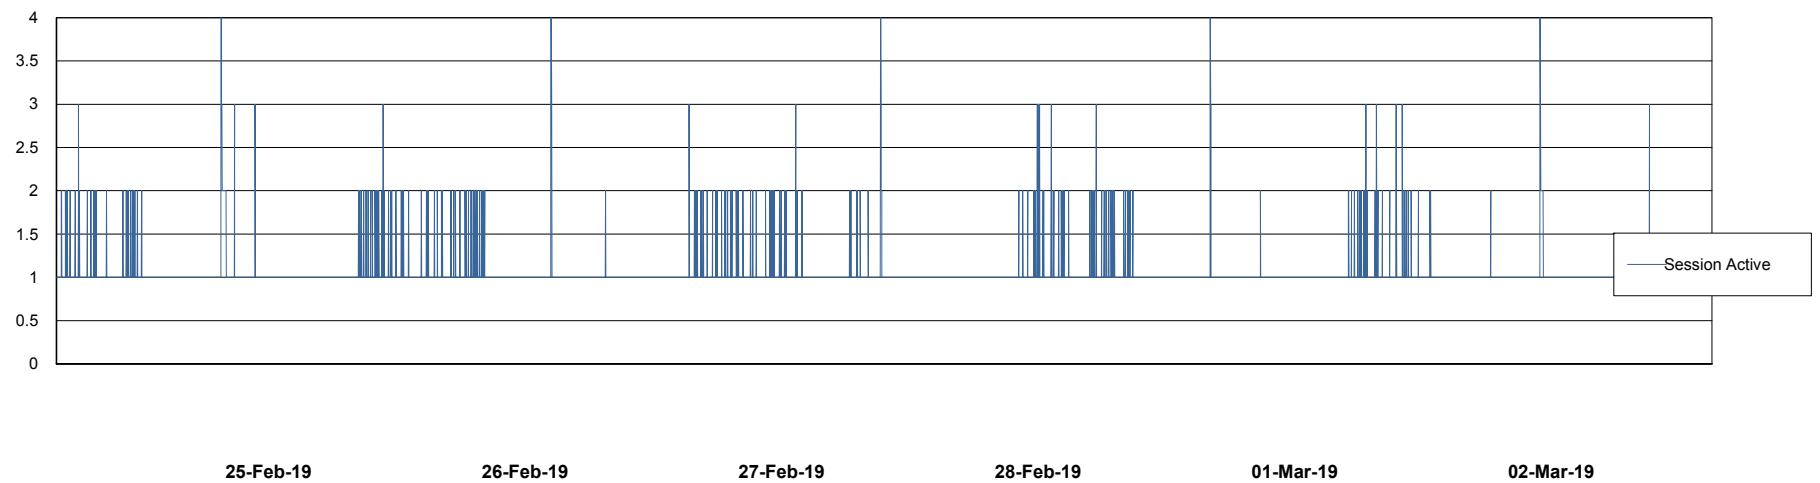

Database Performance KLADB_Production

DB Processes Max 500
DB Sessions Max 772