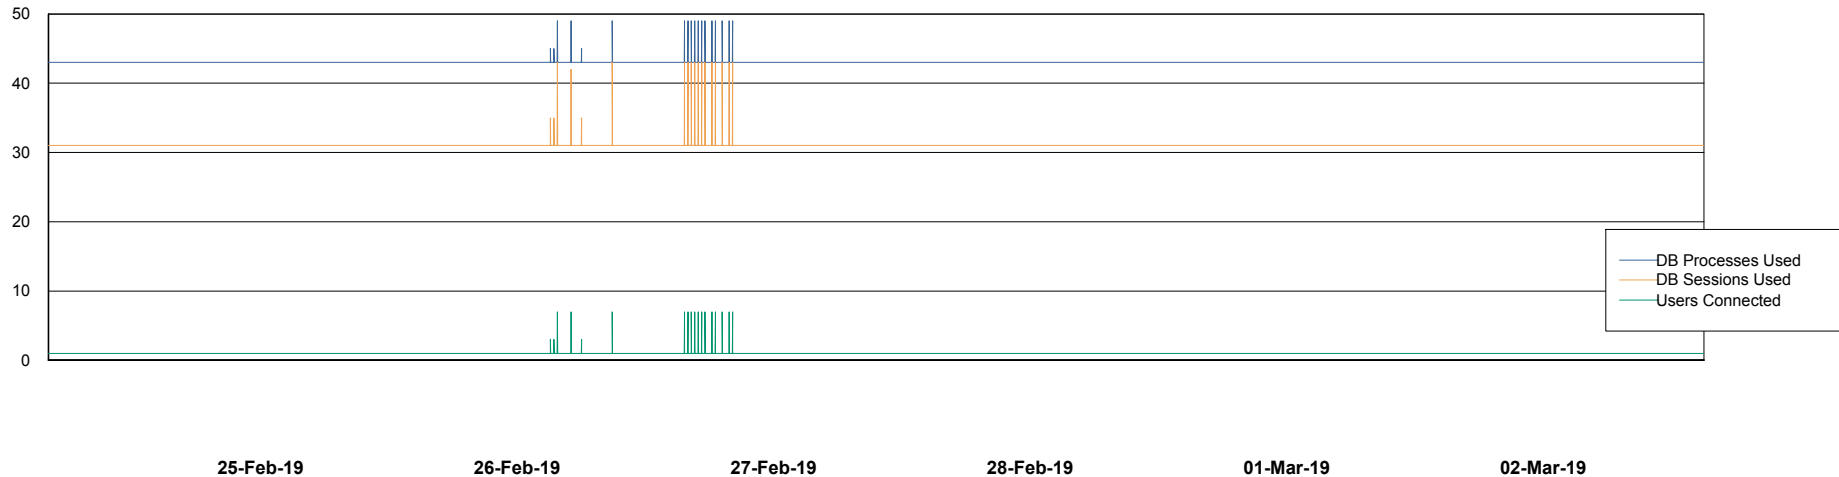

Database Performance KLADB_Standby

DB Processes Max 500
DB Sessions Max 772