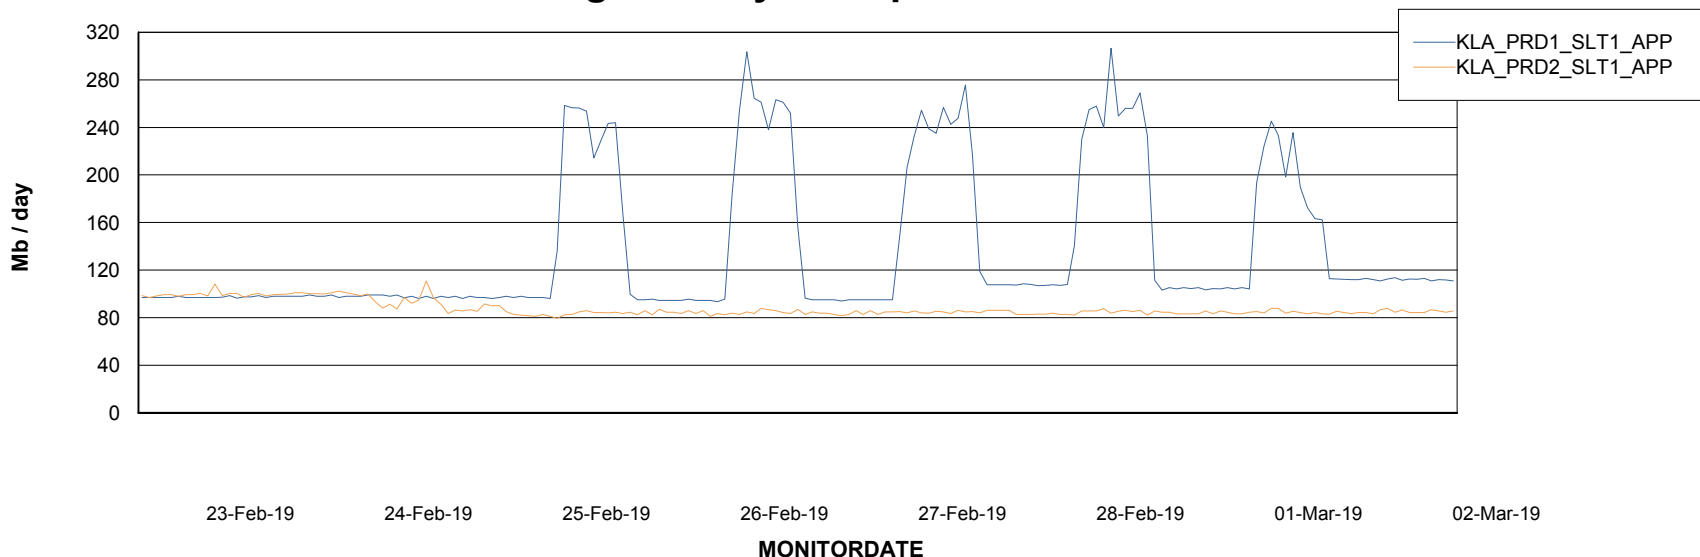

ABSolute Application Server Services

Avg memory used per ABS Server Service