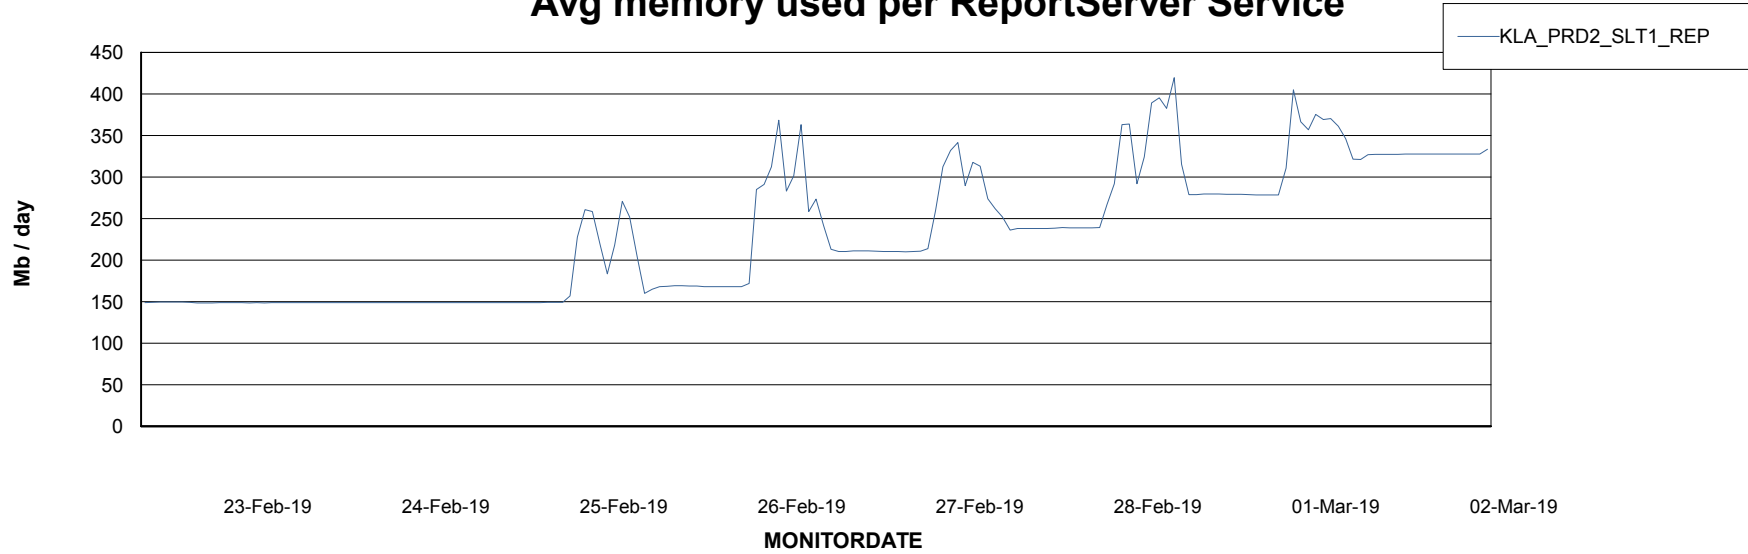

ABSSolute Application ReportServer Services

Avg memory used per ReportServer Service