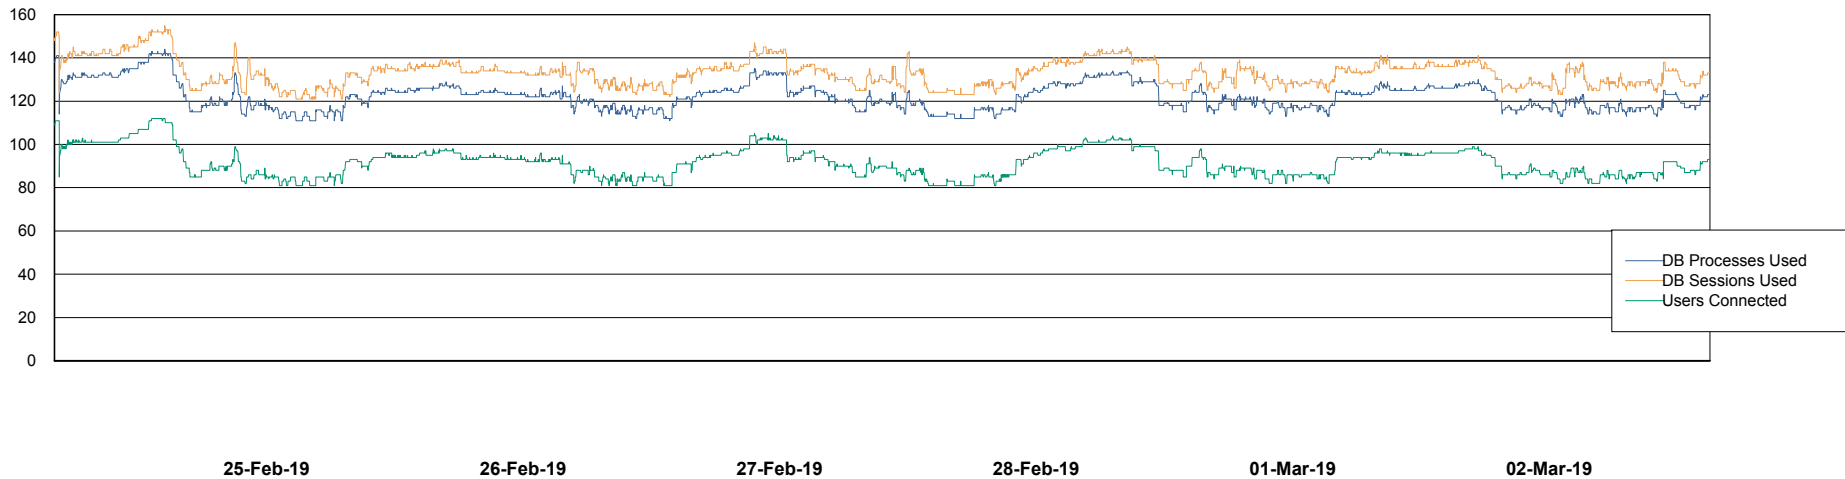

Harddisk Usage FIS_PRD_ORACLE2

	Free disk space on c: (%)	Total disk space on c: (Gb)	Free disk space on l: (%)	Total disk space on l: (Gb)	Free disk space on o: (%)	Total disk space on o: (Gb)
02-Mar-19	70	279	19	279	7	373
01-Mar-19	70	279	19	279	7	373
28-Feb-19	70	279	19	279	7	373
27-Feb-19	70	279	19	279	7	373
26-Feb-19	70	279	19	279	7	373
25-Feb-19	70	279	19	279	7	373
24-Feb-19	70	279	19	279	7	373

Weekly SLA Customer Report

Customer FIS_Production
Database ID 46

Database Performance FISDB_Production

DB Processes Max 150
DB Sessions Max 264

Weekly SLA Customer Report

Customer FIS_Production
Database ID 46

Database Performance FISDB_Standby

DB Processes Max 150
DB Sessions Max 264

Weekly SLA Customer Report

Customer FIS_Production
 Database ID 46

DATABASE SIZE FISDB_Production

Database growth over last month