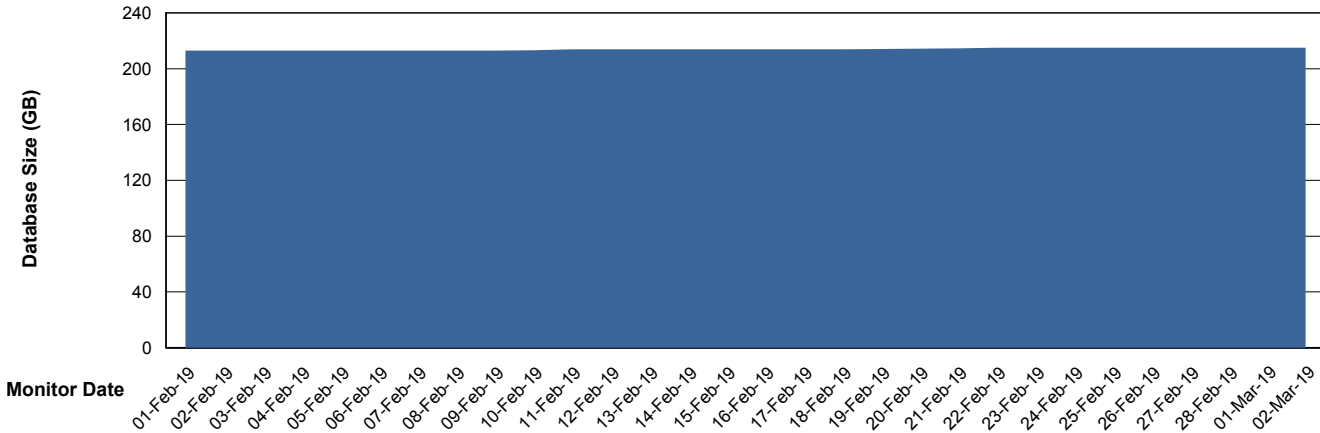

Weekly SLA Customer Report

Customer FIS_Production
Database ID 46

Database Performance FISDB_Production

DB Processes Max 150
DB Sessions Max 264

Weekly SLA Customer Report

Customer FIS_Production
Database ID 46

Database Performance FISDB_Standby

DB Processes Max 150
DB Sessions Max 264

Weekly SLA Customer Report

Customer FIS_Production
 Database ID 46

DATABASE SIZE FISDB_Production

Database growth over last month

Database Tablespace FISDB_Production

Date	Tablespace Name	Filesize (Gb)	Usedsize (Gb)	Percentage free
02-Mar-19	ABSDATA	105	90	14
	INDX	143	125	13
01-Mar-19	ABSDATA	105	90	14
	INDX	143	125	13
28-Feb-19	ABSDATA	105	90	14
	INDX	143	125	13
27-Feb-19	ABSDATA	105	90	14
	INDX	143	125	13
26-Feb-19	ABSDATA	105	90	14
	INDX	143	125	13
25-Feb-19	ABSDATA	105	90	14
	INDX	143	125	13
24-Feb-19	ABSDATA	105	90	14
	INDX	143	125	13