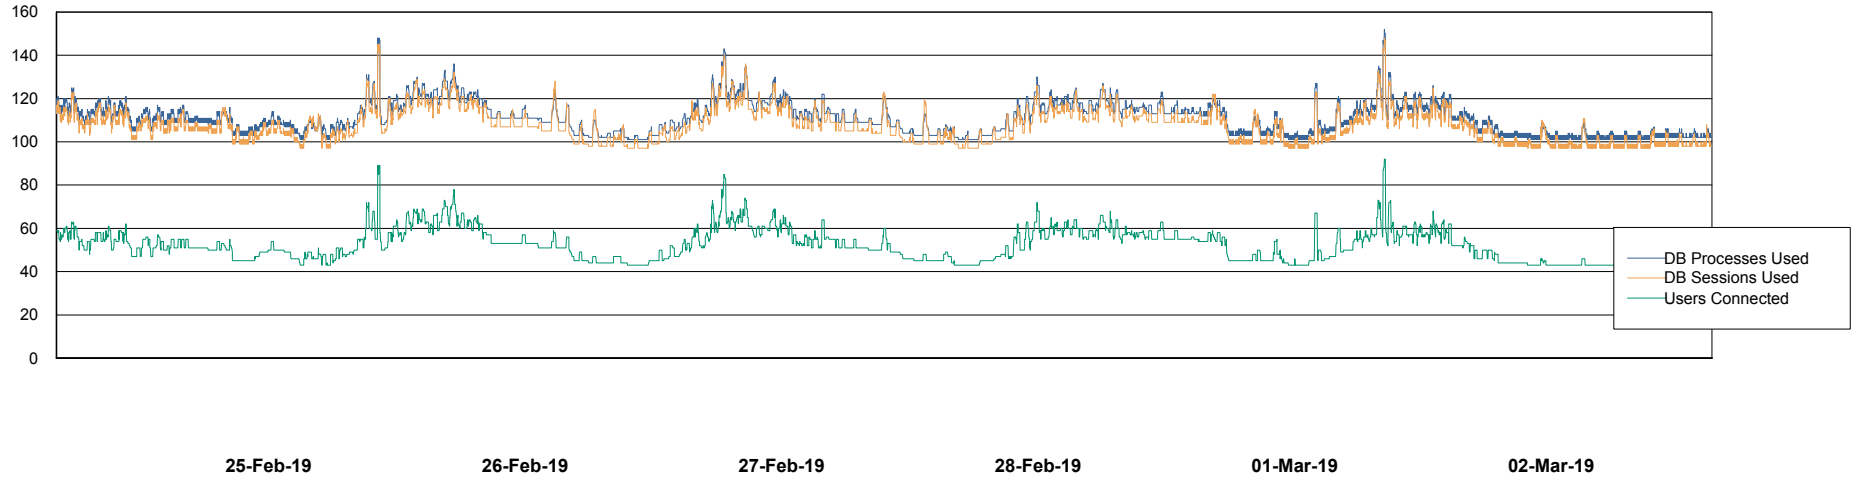

Database Performance ELJDB_Production

DB Processes Max 600
DB Sessions Max 924