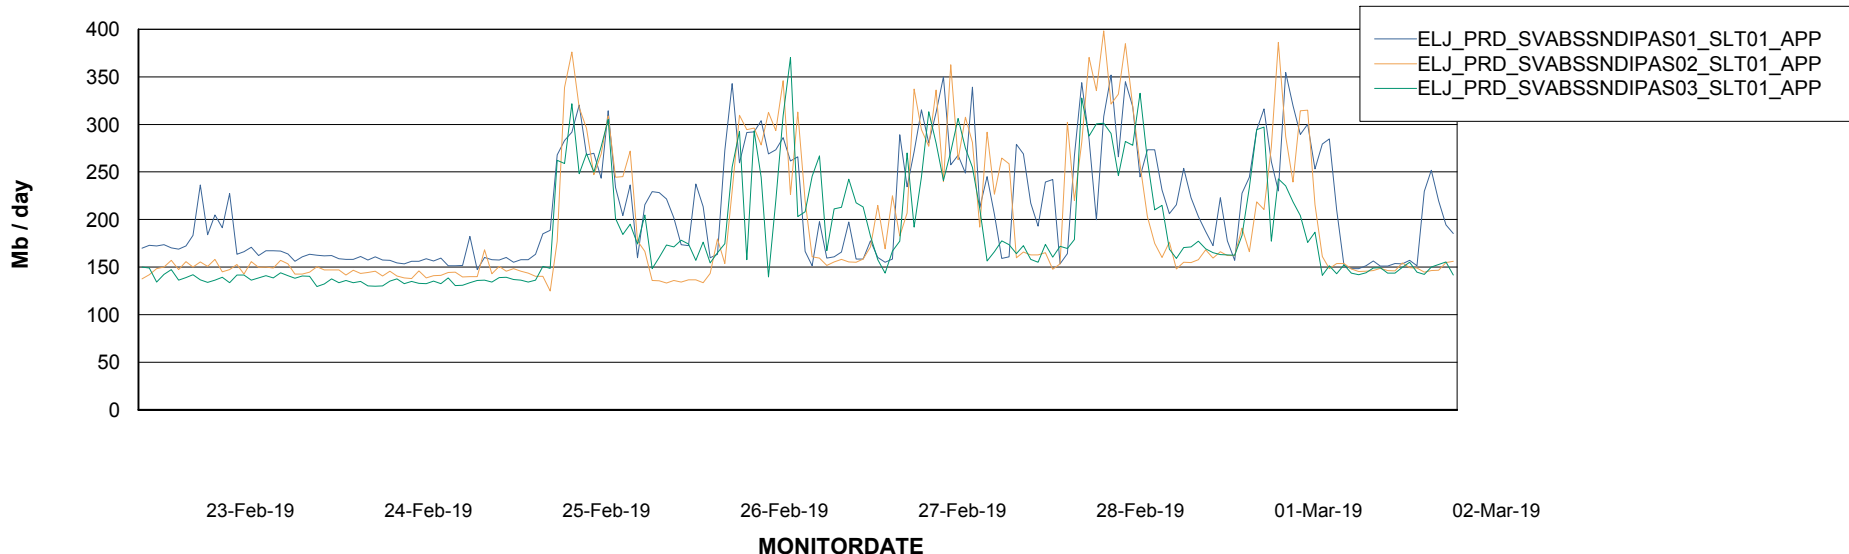

ABSSolute Application Server Services

Avg memory used per ABS Server Service