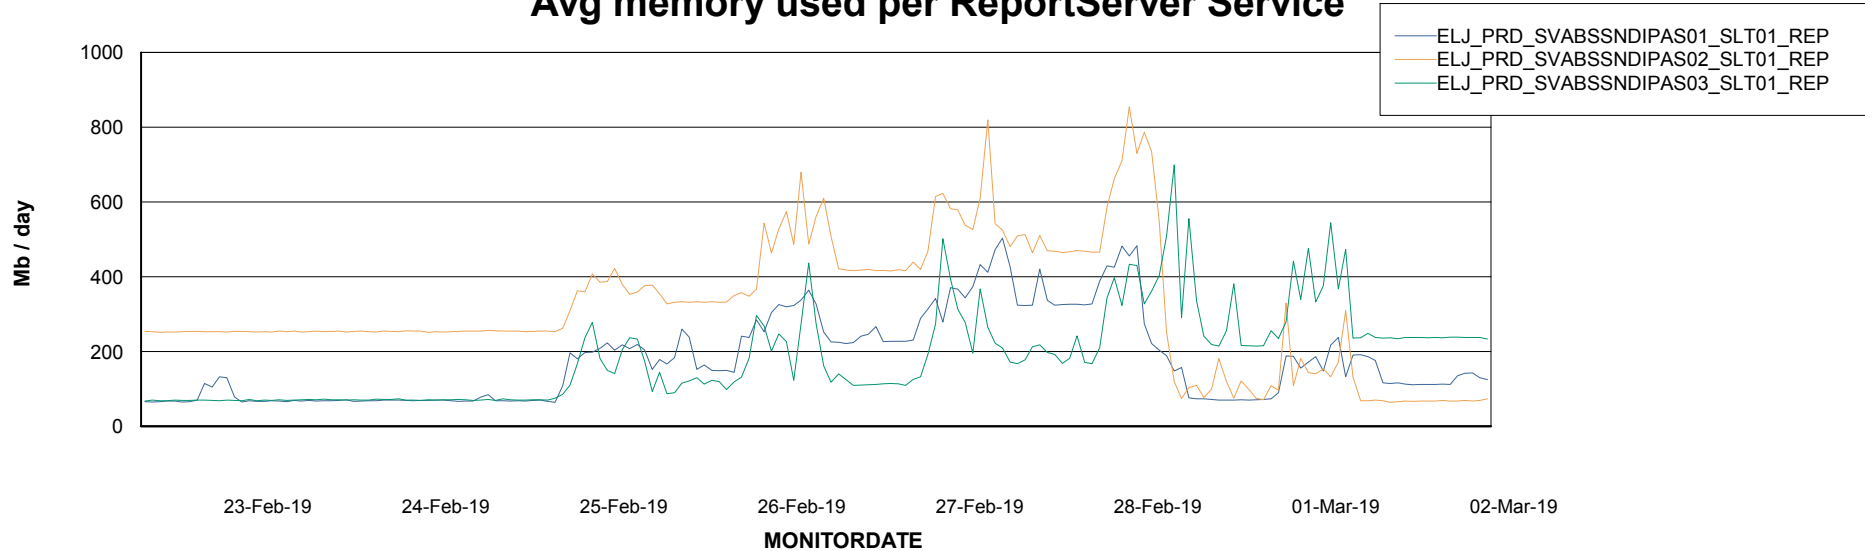

ABSSolute Application ReportServer Services

Avg memory used per ReportServer Service