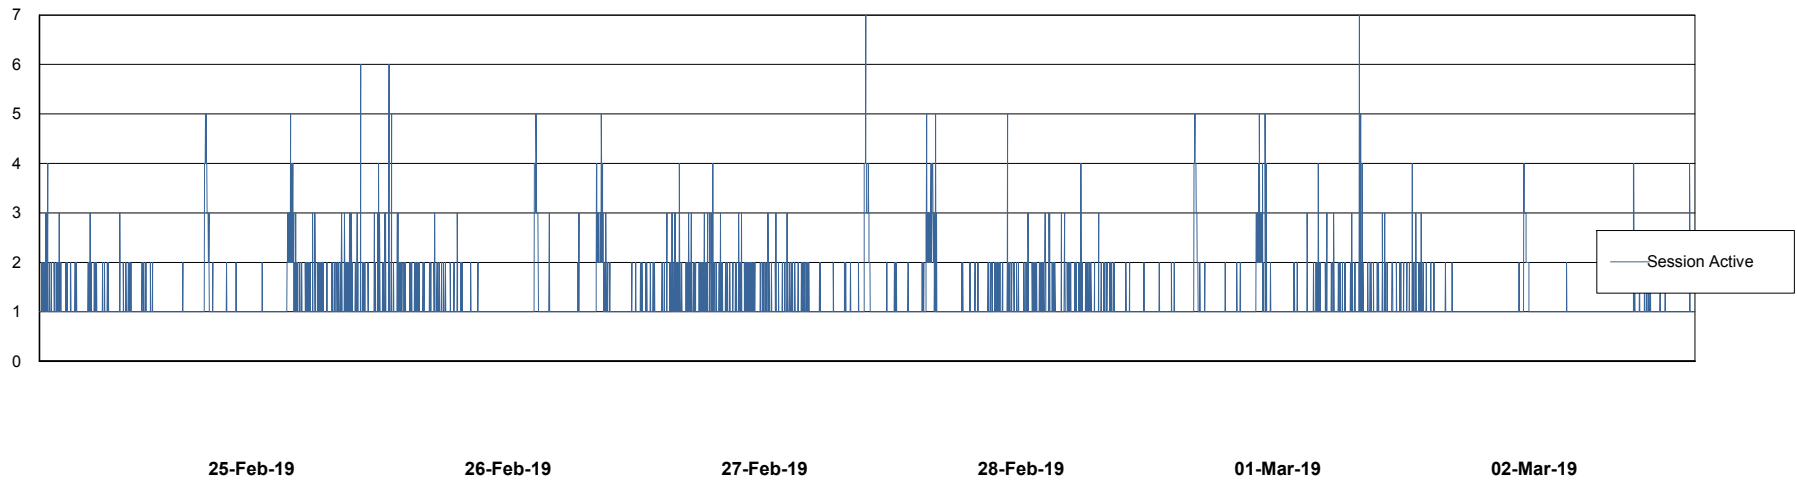

Database Performance ELJDB_Production

DB Processes Max 600
DB Sessions Max 924