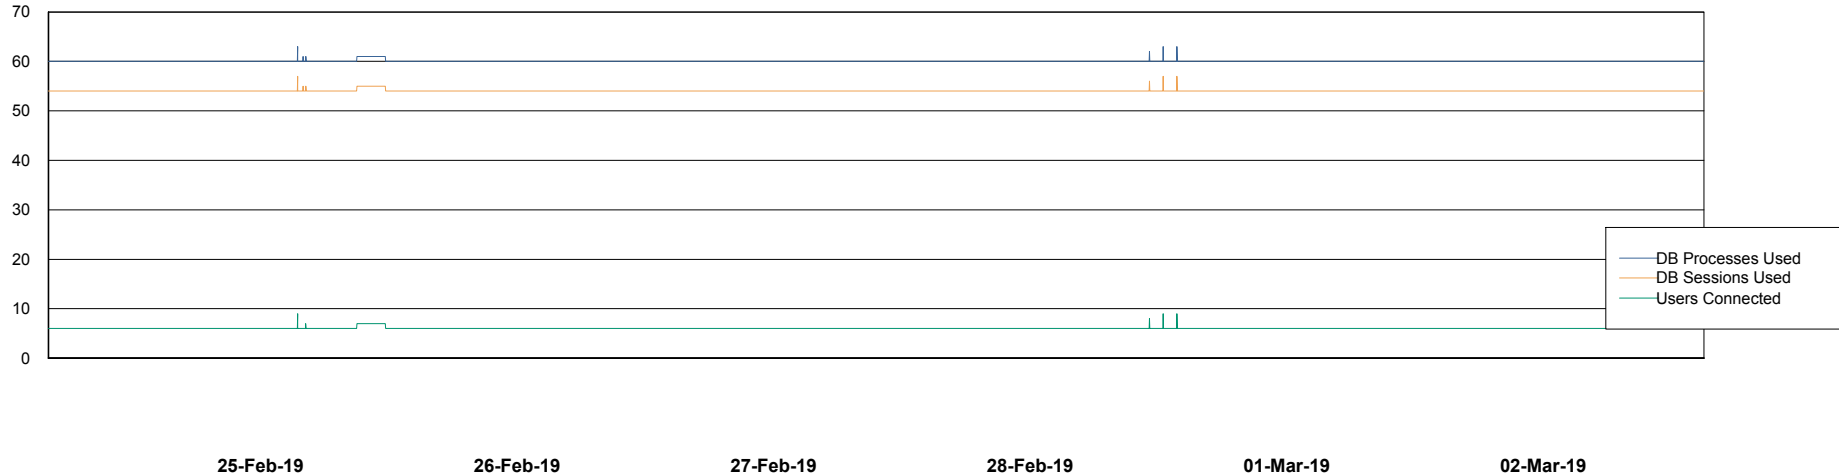

Database Performance ELJDB_Standby

DB Processes Max 600
DB Sessions Max 924