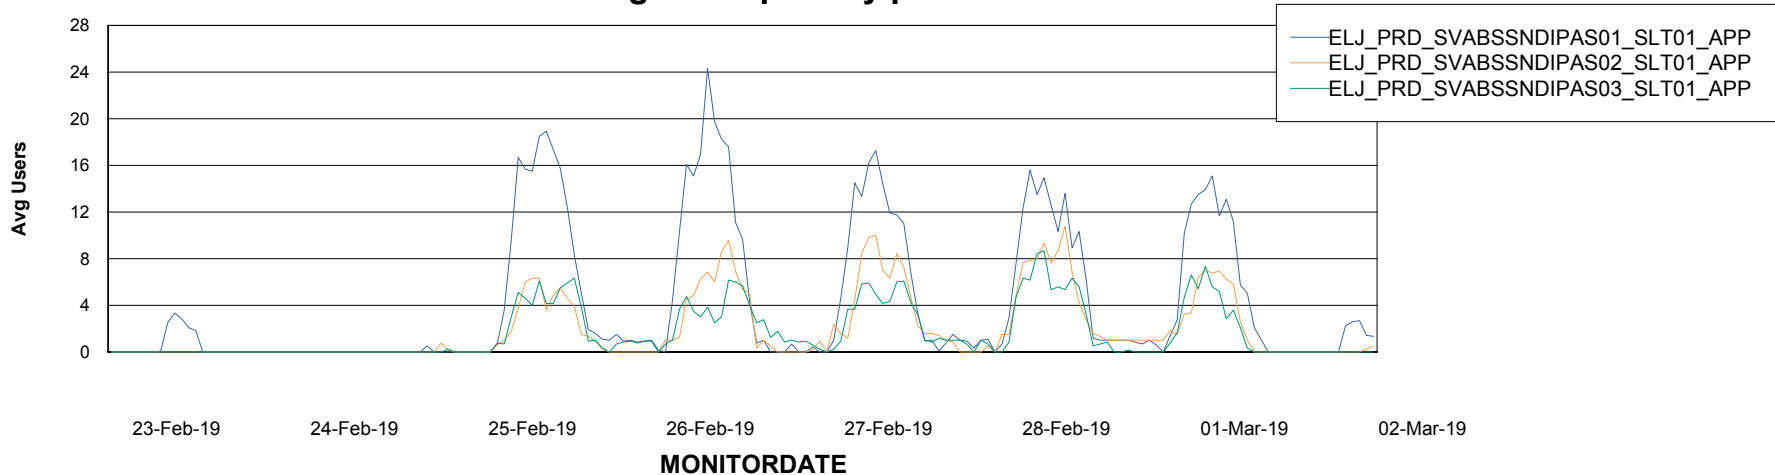

Avg users per day per ABS server