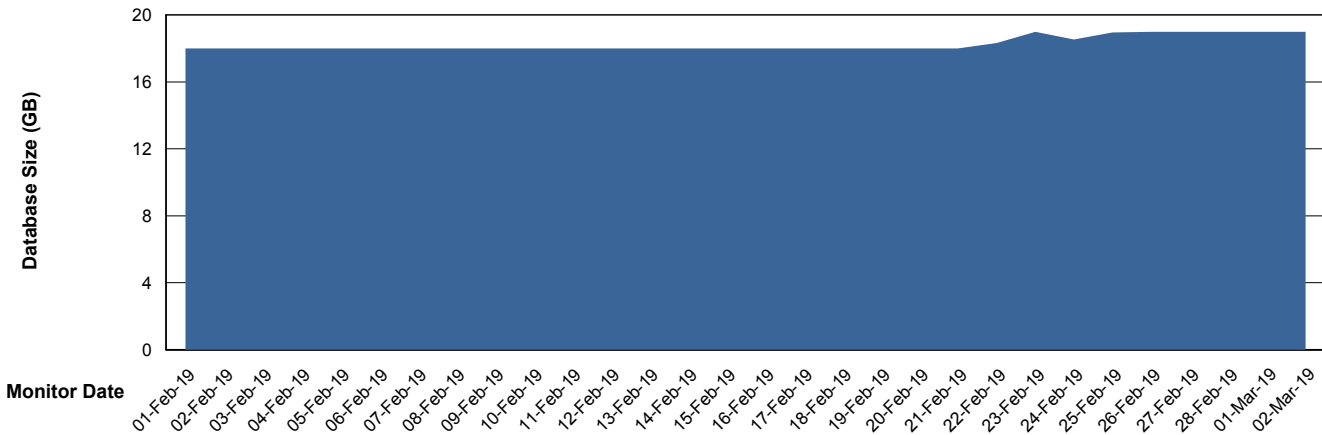

DATABASE SIZE ELJDB_Production

Database growth over last month

Database Tablespace ELJDB_Production

Date	Tablespace Name	Filesize (Gb)	Usedsize (Gb)	Percentage free
02-Mar-19	ABSDATA	18	15	17
	INDX	4	1	75
01-Mar-19	ABSDATA	18	15	17
	INDX	4	1	75
28-Feb-19	ABSDATA	18	15	17
	INDX	4	1	75
27-Feb-19	ABSDATA	18	15	17
	INDX	4	1	75
26-Feb-19	ABSDATA	18	15	17
	INDX	4	1	75
25-Feb-19	ABSDATA	18	15	17
	INDX	4	1	75
24-Feb-19	ABSDATA	18	15	17
	INDX	4	1	75