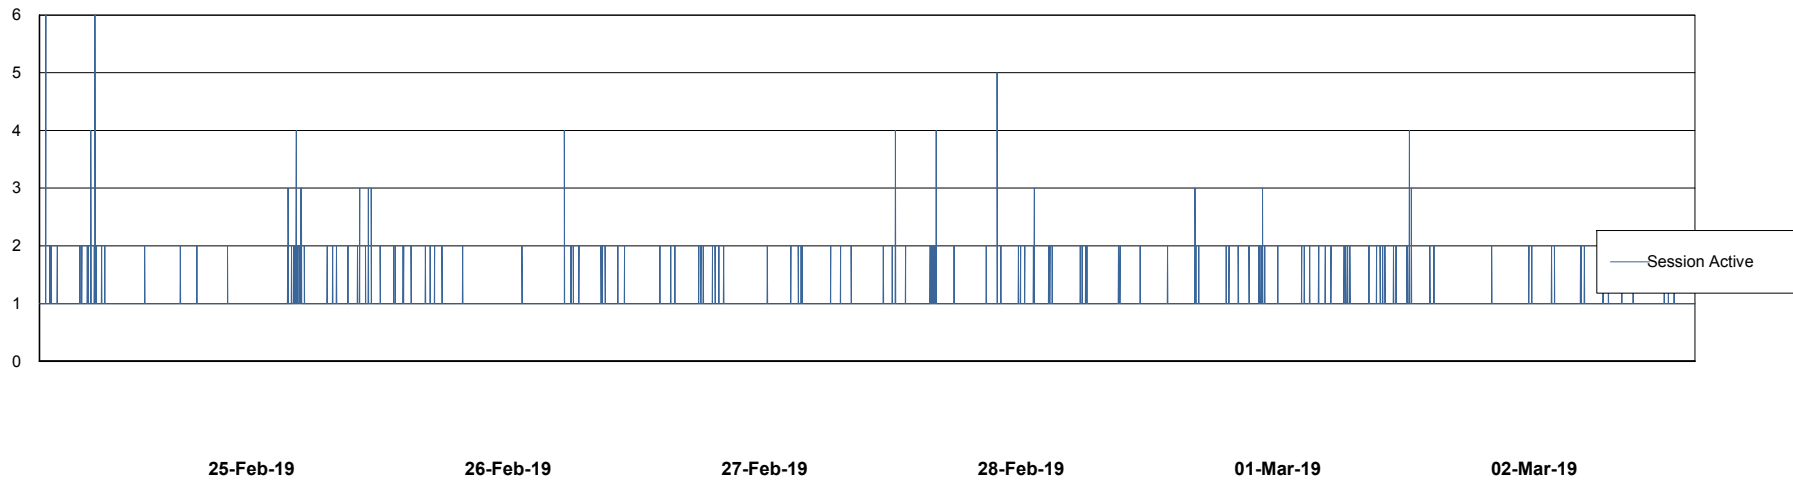

Database Performance ELJDB_Standby

DB Processes Max 600
DB Sessions Max 924