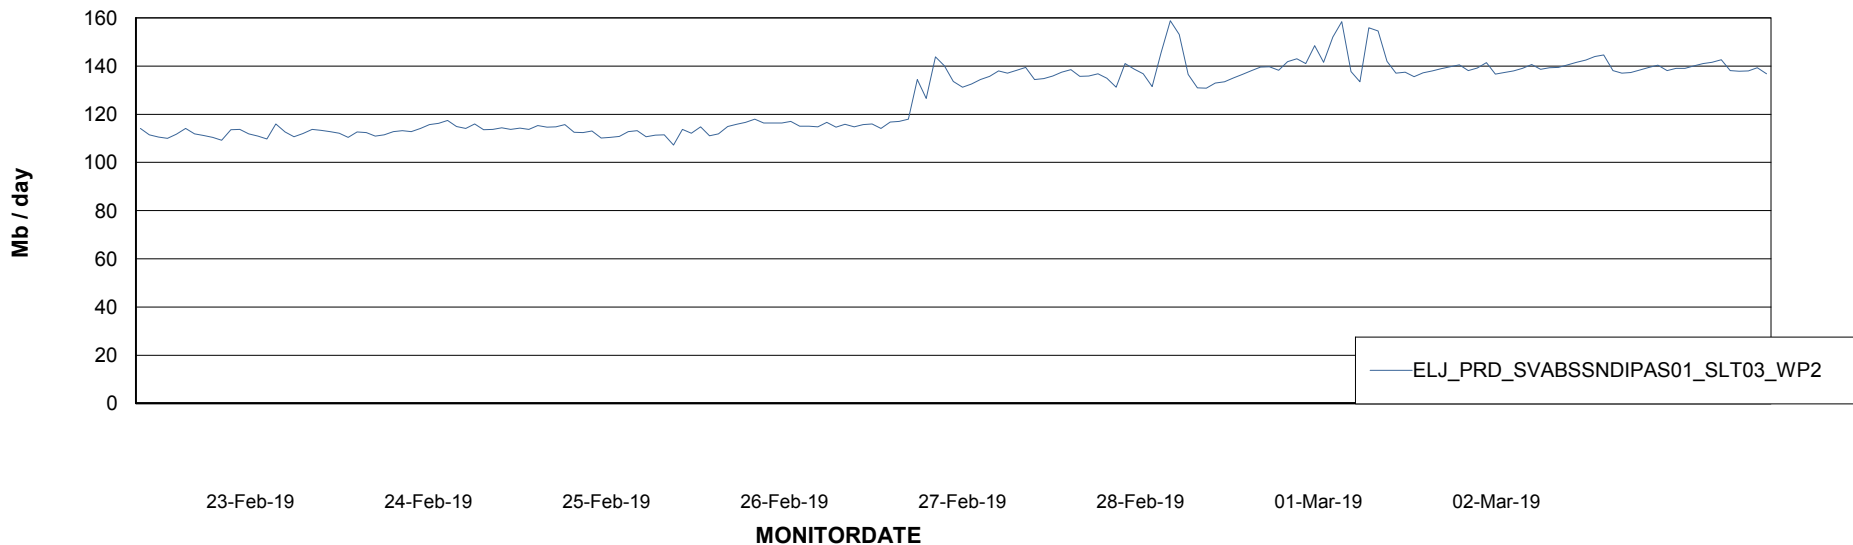

ABSSolute Web Component Services

Avg memory used per ABS Web component