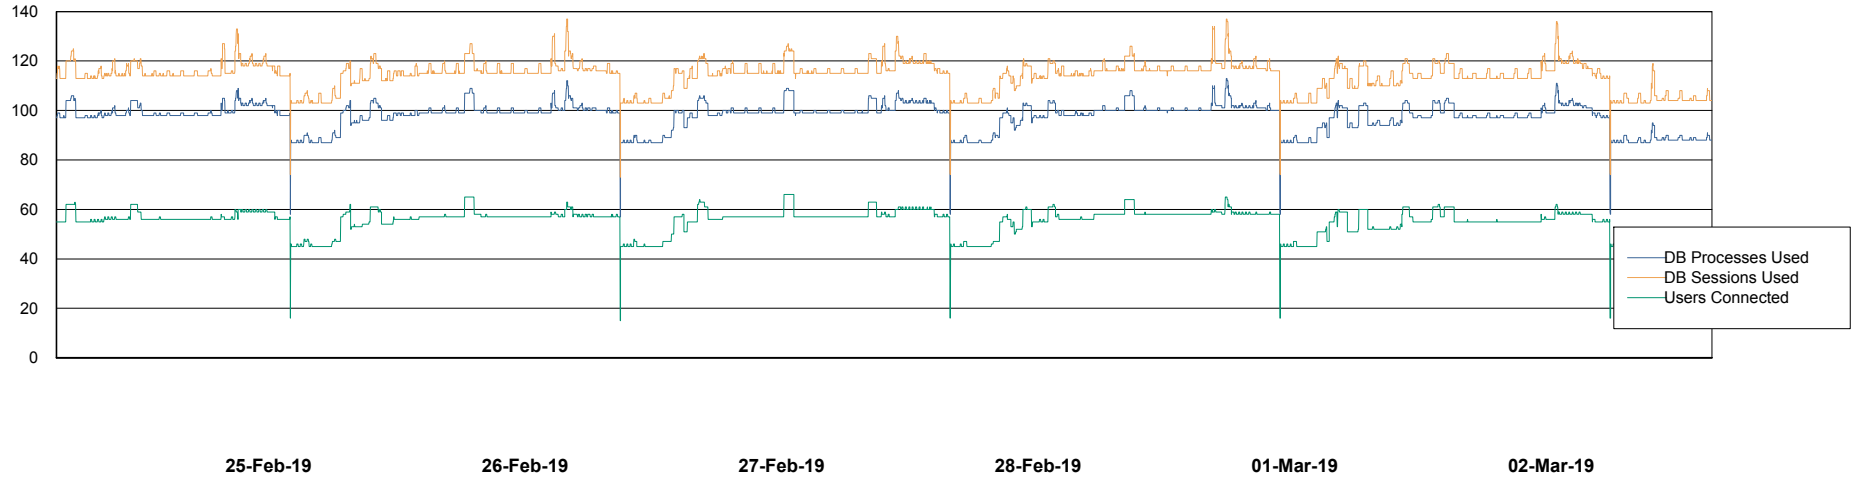

Database Performance DFDDB_Production

DB Processes Max 600
DB Sessions Max 928