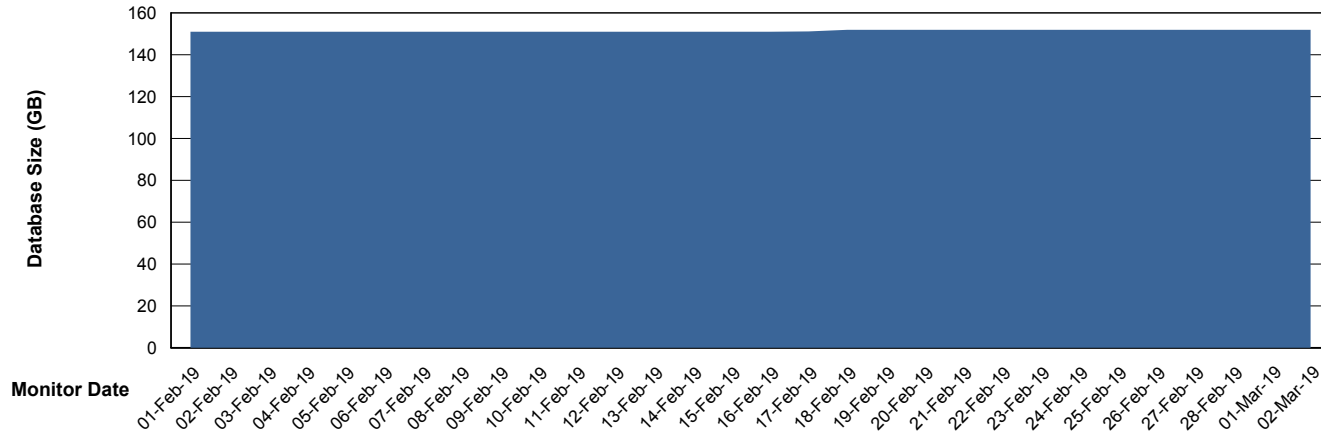

Database Performance DFDDDBI_Production

DB Processes Max 500
DB Sessions Max 772

Weekly SLA Customer Report

Customer DFD Production
Database ID 39

DATABASE SIZE DFDDDB_Production

Database growth over last month