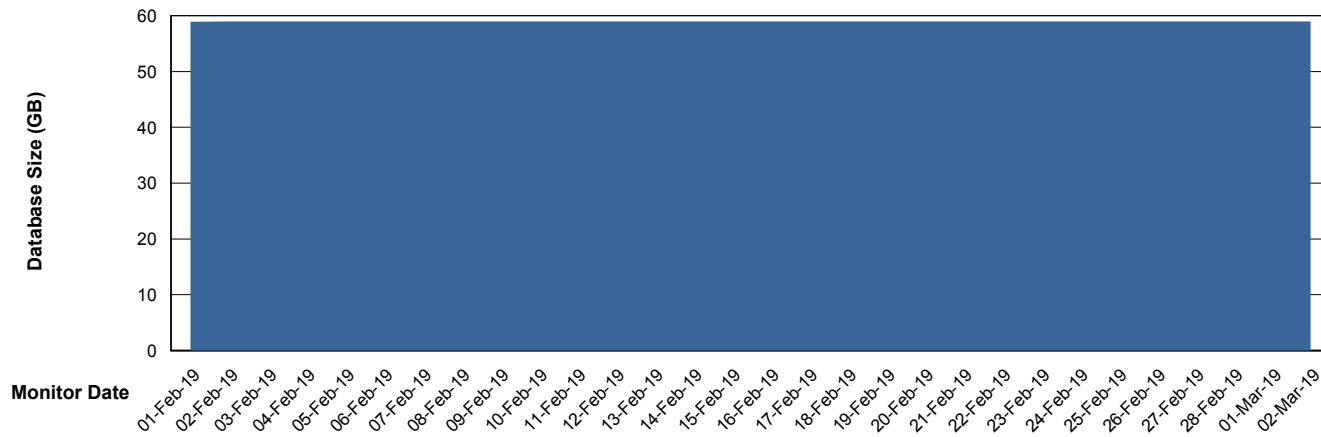

DATABASE SIZE DFDDDBI_Production

Database growth over last month