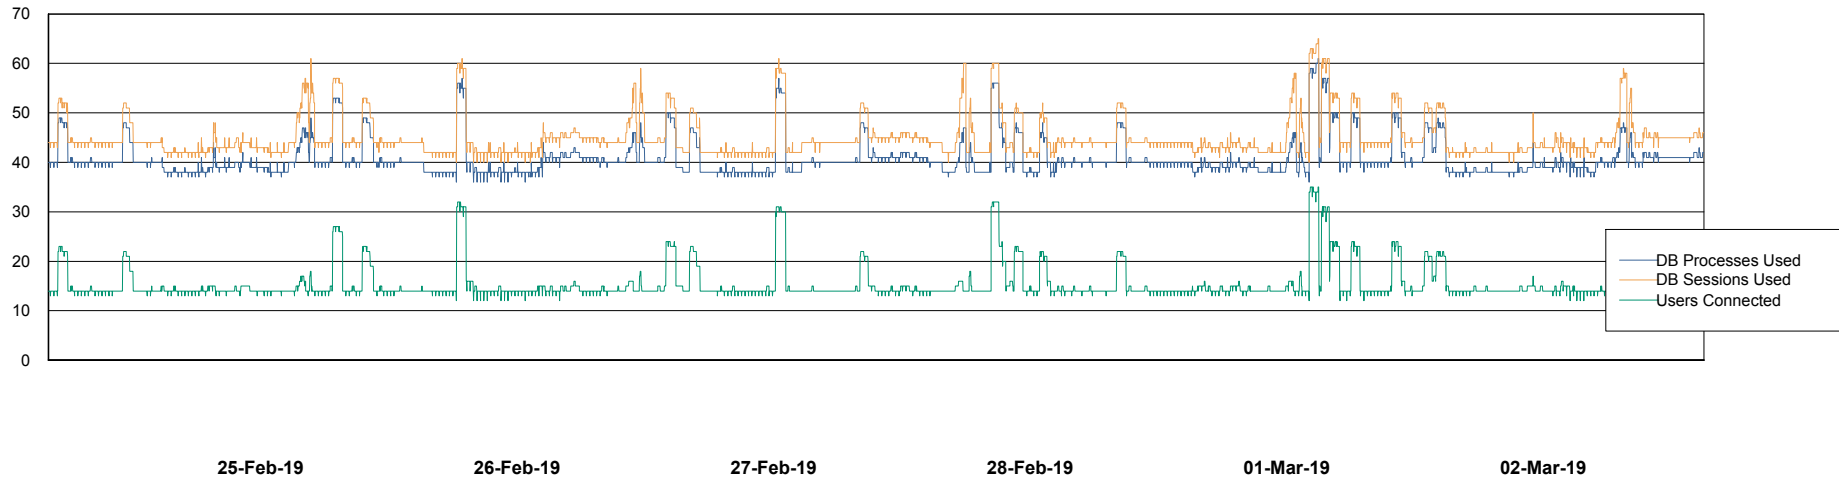

Database Performance DFDDDBI_Production

DB Processes Max 500
DB Sessions Max 772