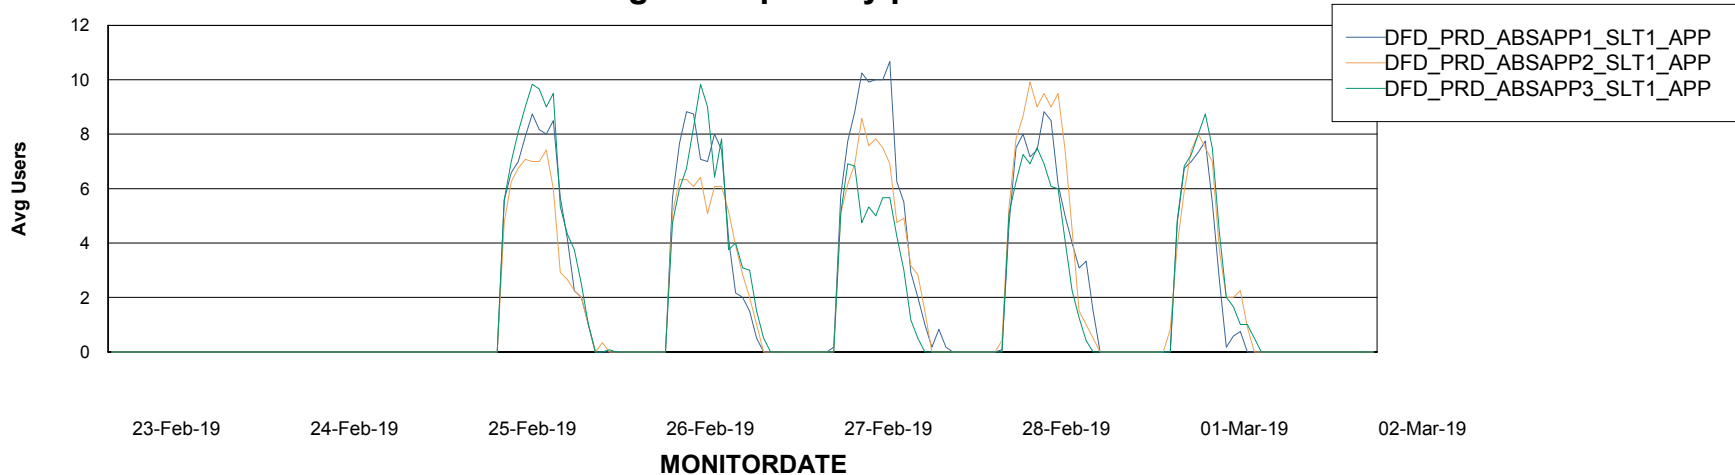

Avg users per day per ABS server