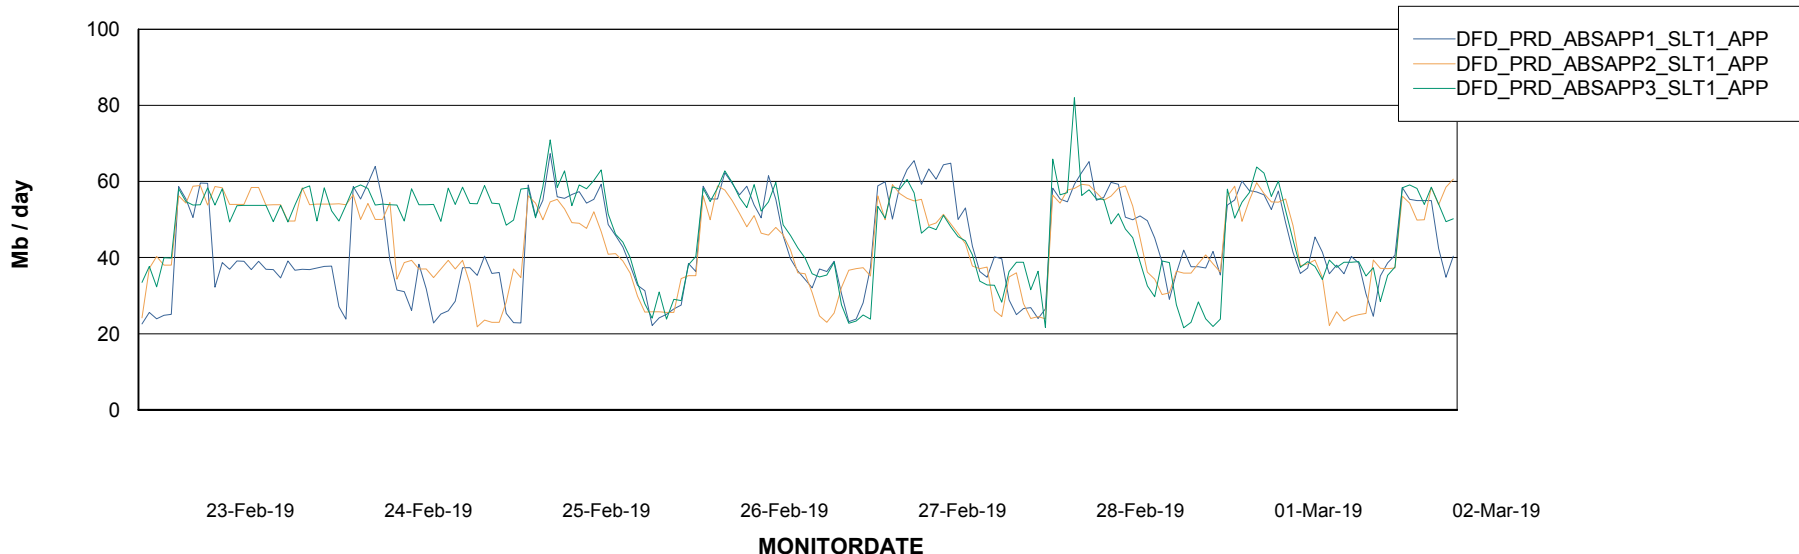

Standby Database Health DFD Production

Recovery lag for last 7 days

Weekly SLA Customer Report

Customer DFD Production
Database ID 39

ABSSolute Application Server Services

Avg memory used per ABS Server Service