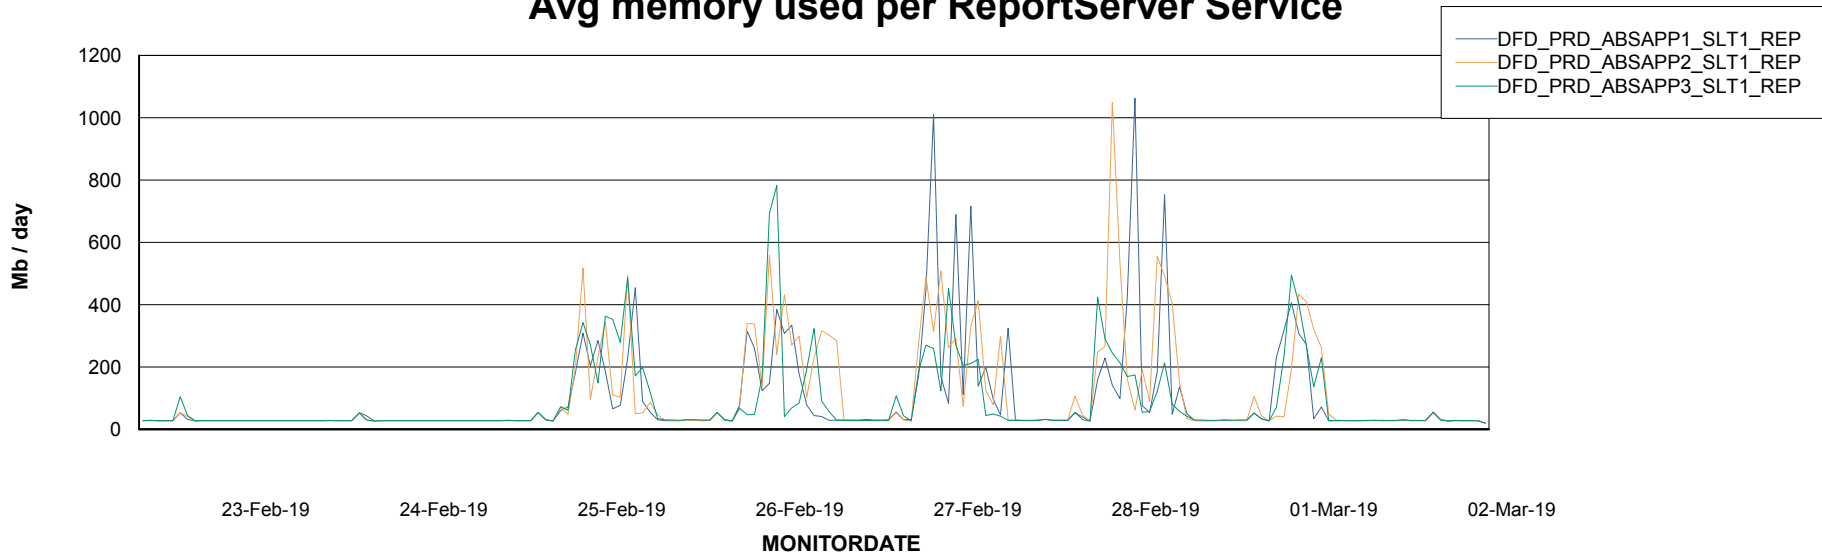

Avg users per day per ABS server

Weekly SLA Customer Report

Customer DFD Production
Database ID 39

ABSSolute Application ReportServer Services

Avg memory used per ReportServer Service

Disaster per ABS component