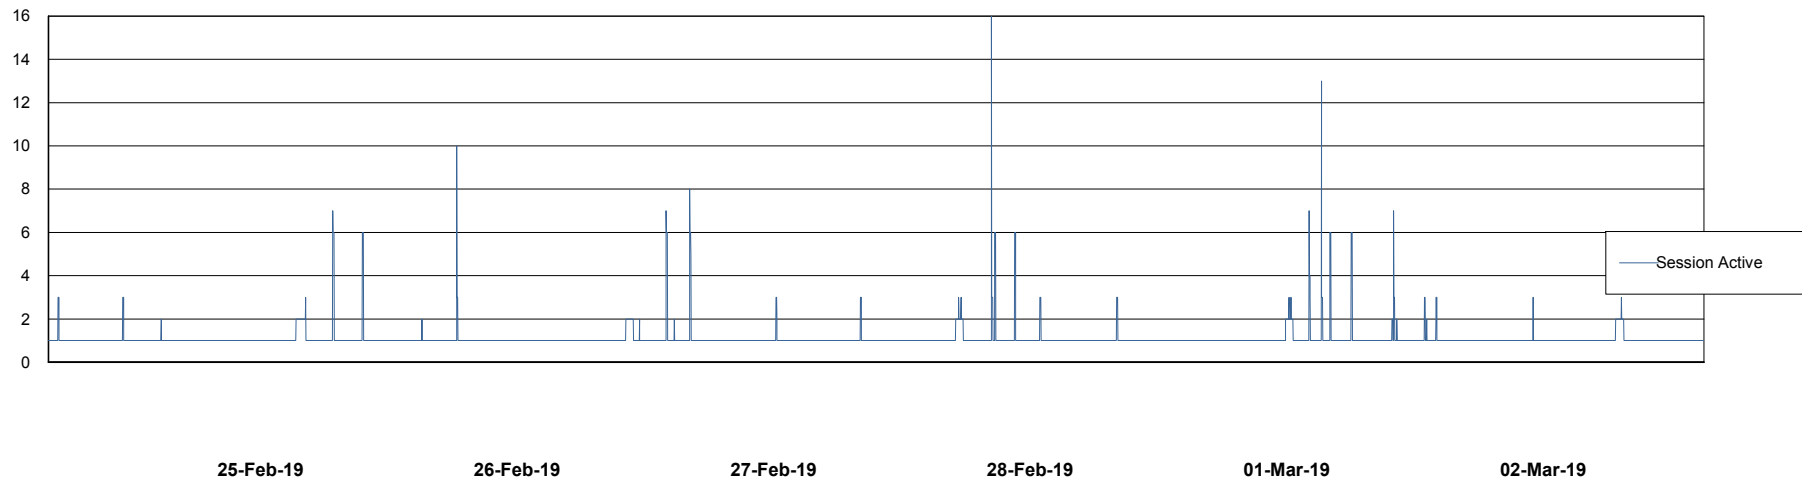

Database Performance DFDDDBI_Production

DB Processes Max 500
DB Sessions Max 772