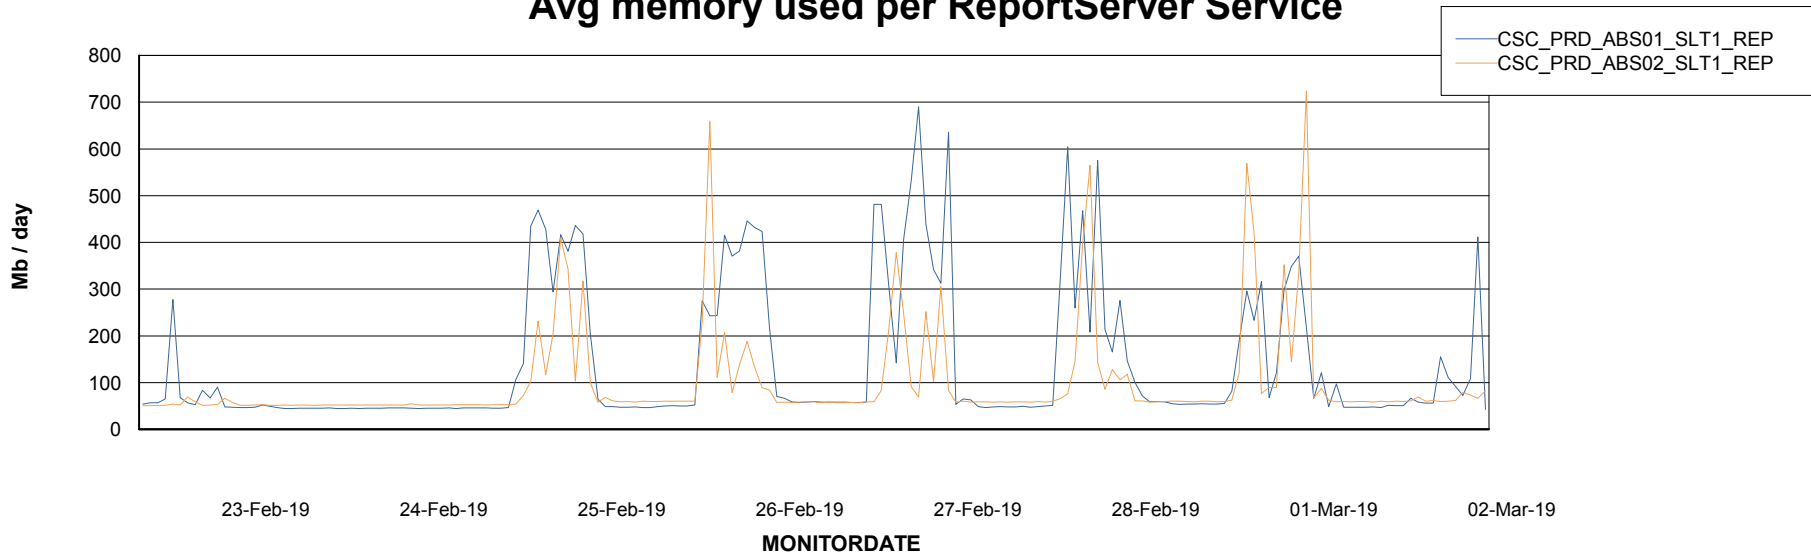

ABSSolute Application ReportServer Services

Avg memory used per ReportServer Service