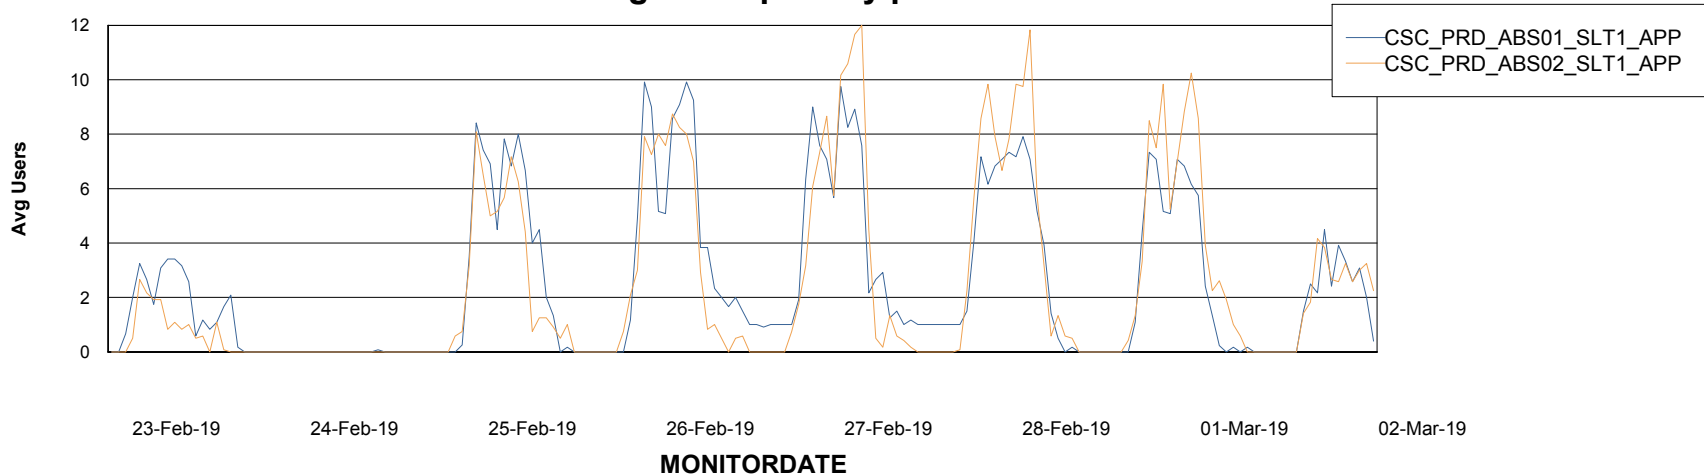

Date	Tablespace Name	Filesize (Gb)	Usedsize (Gb)	Percentage free
02-Mar-19	ABSDATA	131	104	21
	INDX	219	190	13
01-Mar-19	ABSDATA	131	104	21
	INDX	219	190	13
28-Feb-19	ABSDATA	131	104	21
	INDX	219	190	13
27-Feb-19	ABSDATA	131	104	21
	INDX	219	190	13
26-Feb-19	ABSDATA	131	104	21
	INDX	219	189	14
25-Feb-19	ABSDATA	131	104	21
	INDX	219	189	14
24-Feb-19	ABSDATA	131	103	21
	INDX	219	189	14

Weekly SLA Customer Report

Customer CSC_Production
Database ID 50

ABSSolute Application Server Services

Avg memory used per ABS Server Service

Avg users per day per ABS server

Weekly SLA Customer Report

Customer CSC_Production
Database ID 50