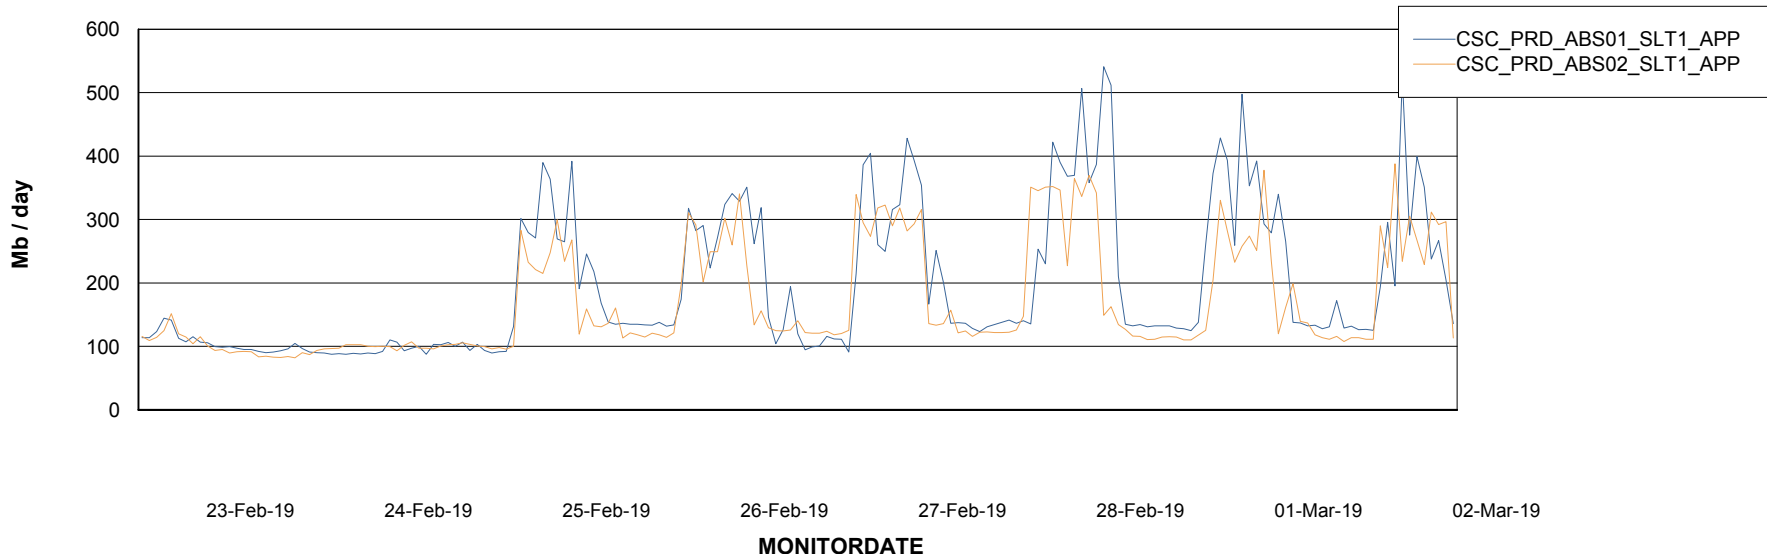

ABSSolute Application Server Services

Avg memory used per ABS Server Service