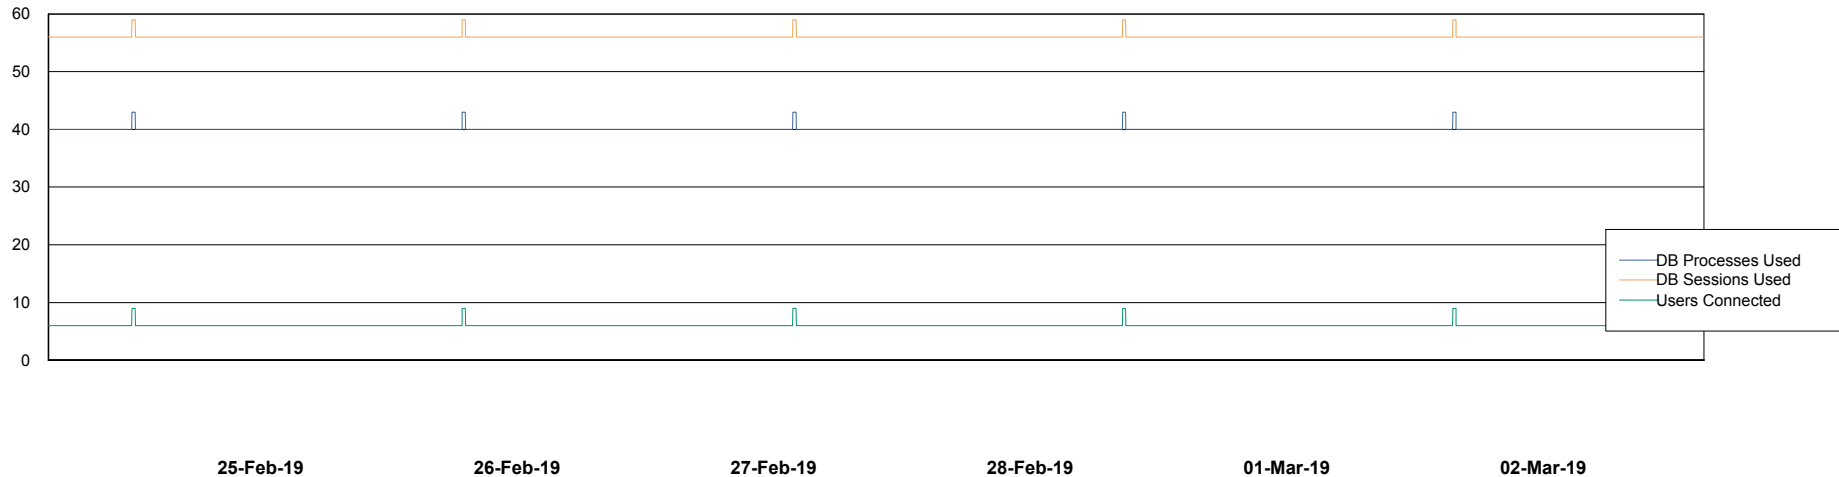

Database Performance CSCDB_Standby

DB Processes Max 500
DB Sessions Max 800