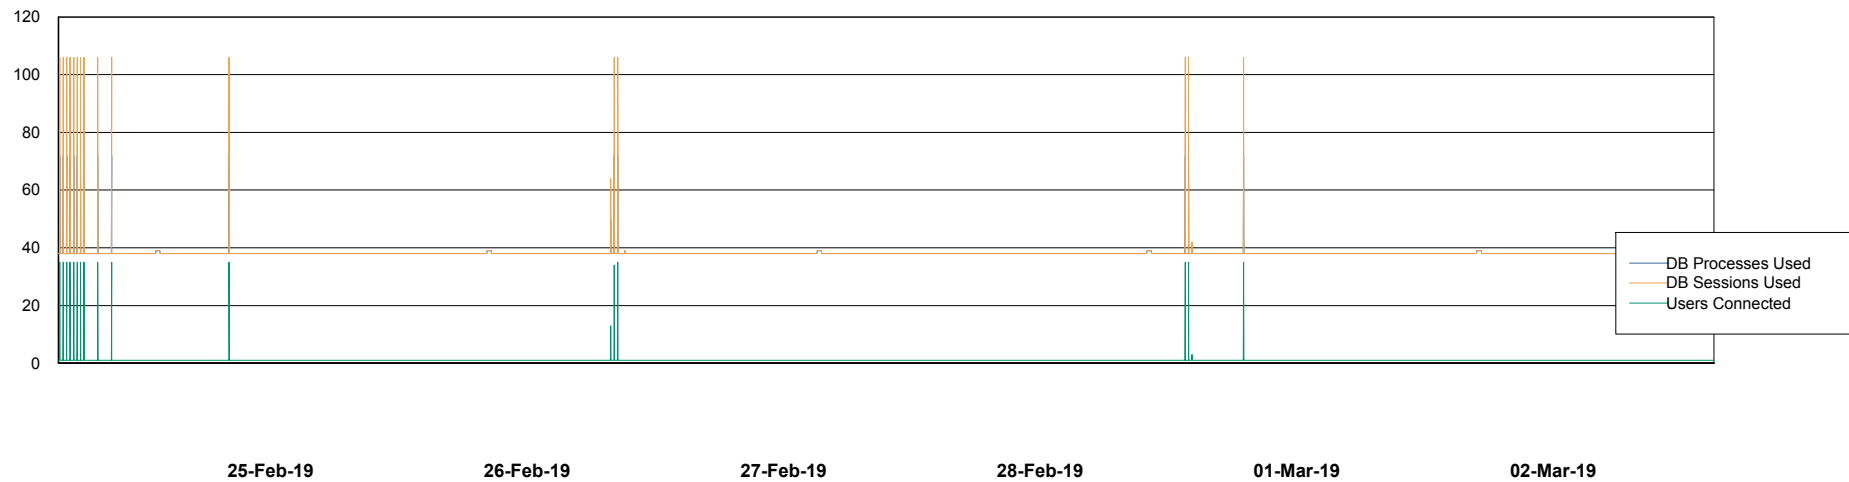

Weekly SLA Customer Report

Customer CLO Production
Database ID 38

Database Performance CLODB_PRD_Production

Weekly SLA Customer Report

Customer CLO Production
Database ID 38

Database Performance CLODB_PRD_Standby