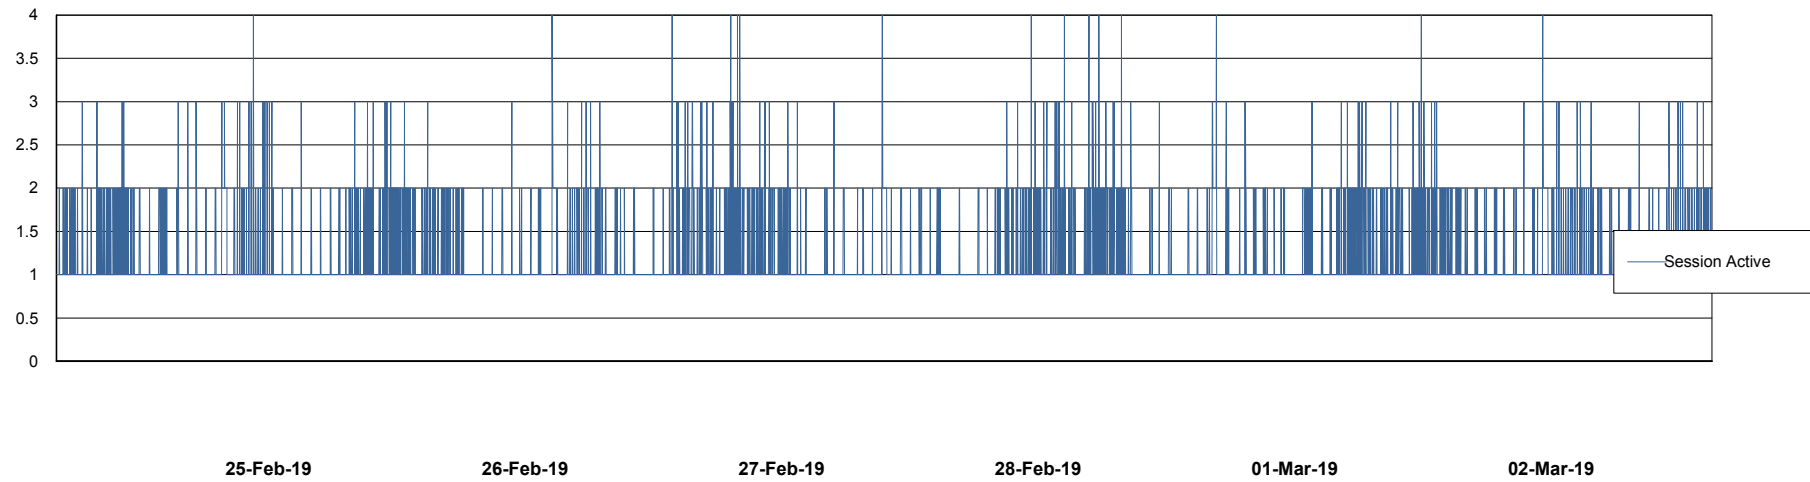

Database Performance CLODB_PRD_Production