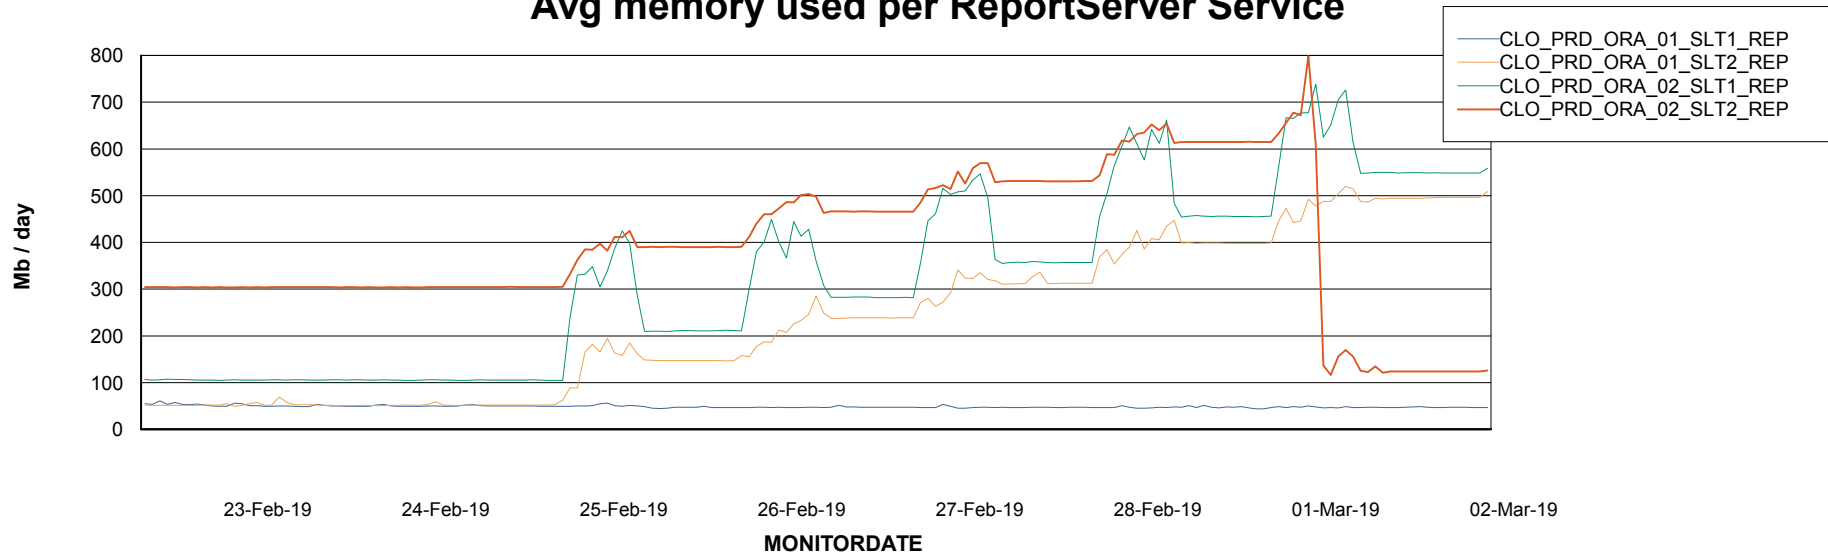

ABSSolute Application ReportServer Services

Avg memory used per ReportServer Service