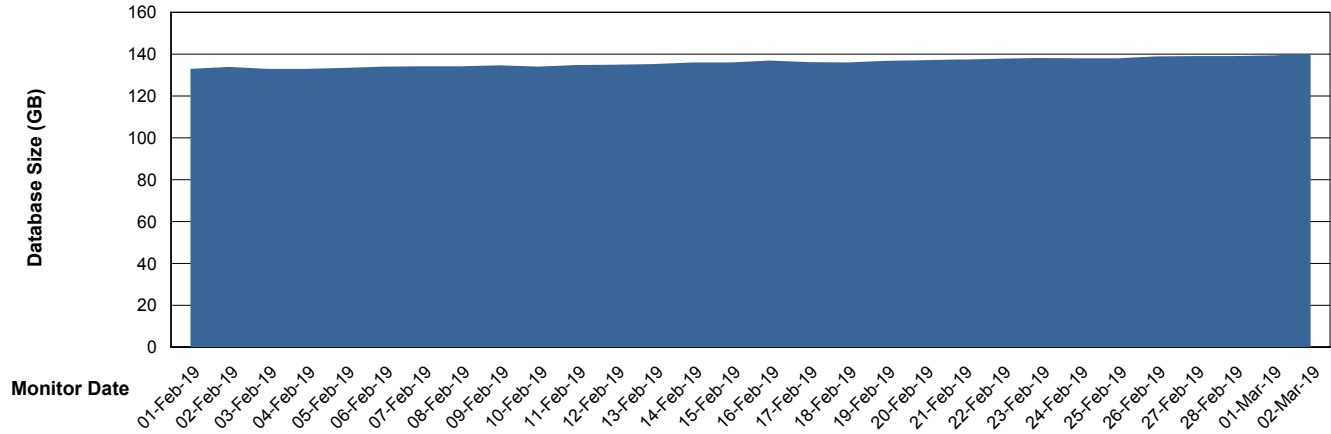

Weekly SLA Customer Report

Customer CLO Production
Database ID 38

Database Performance CLODB_PRD_Test

Weekly SLA Customer Report

Customer CLO Production
Database ID 38

DATABASE SIZE CLODB_PRD_BI

Database growth over last month