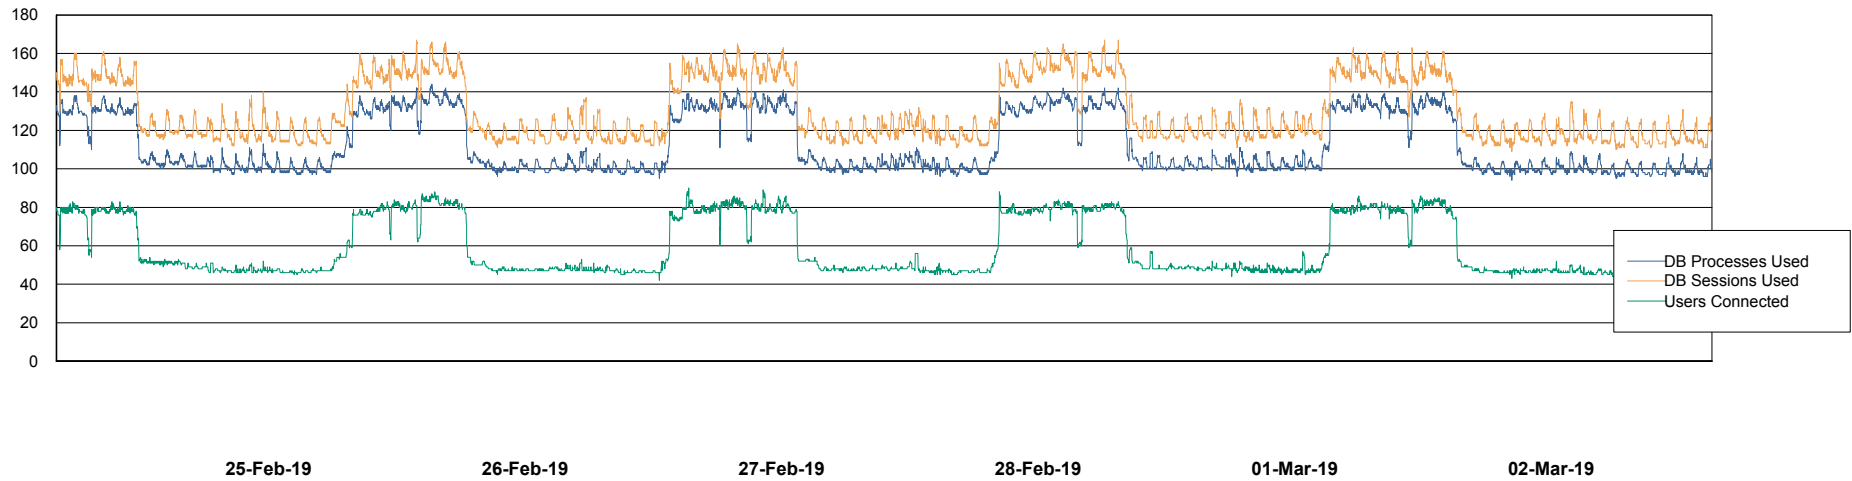

Weekly SLA Customer Report

Customer CLO Production
Database ID 38

Database Performance CLODB_PRD_BI

25-Feb-19 26-Feb-19 27-Feb-19 28-Feb-19 01-Mar-19 02-Mar-19

25-Feb-19 26-Feb-19 27-Feb-19 28-Feb-19 01-Mar-19 02-Mar-19

Weekly SLA Customer Report

Customer CLO Production
Database ID 38

Database Performance CLODB_PRD_Production

Weekly SLA Customer Report

Customer CLO Production
Database ID 38

Database Performance CLODB_PRD_Standby