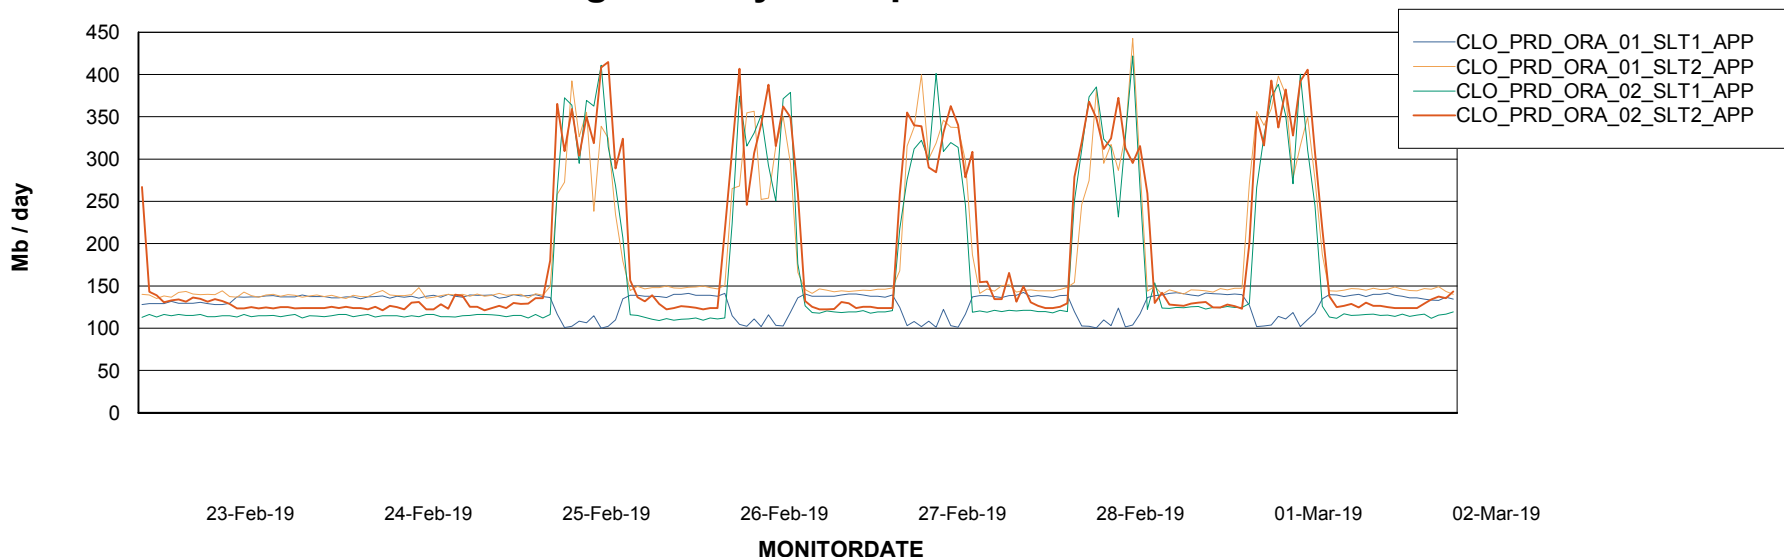

ABSSolute Application Server Services

Avg memory used per ABS Server Service