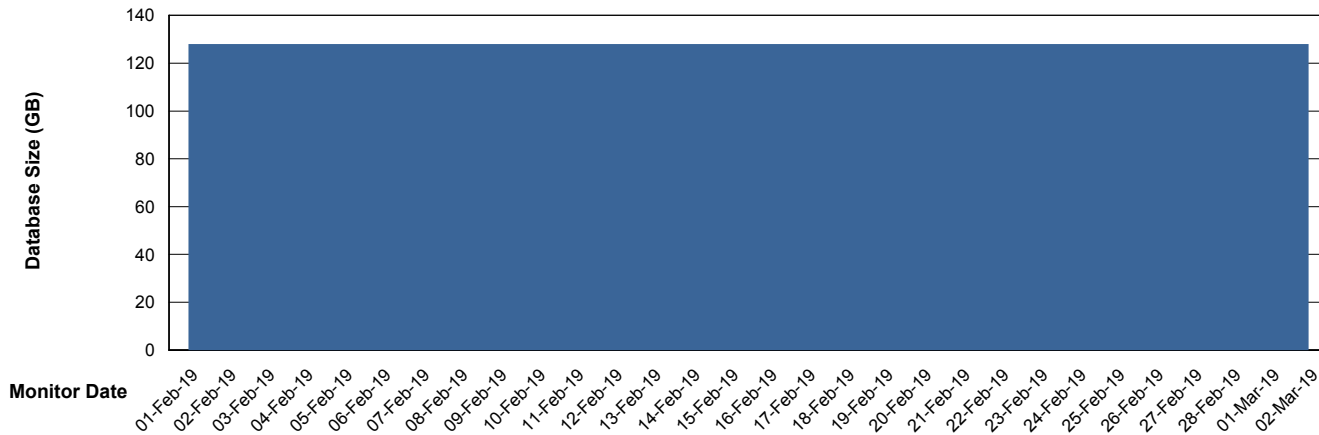

DATABASE SIZE CLODB_PRD_Production

Database growth over last month

Weekly SLA Customer Report

Customer CLO Production
Database ID 38

DATABASE SIZE CLODB_PRD_Test

Database growth over last month

Weekly SLA Customer Report