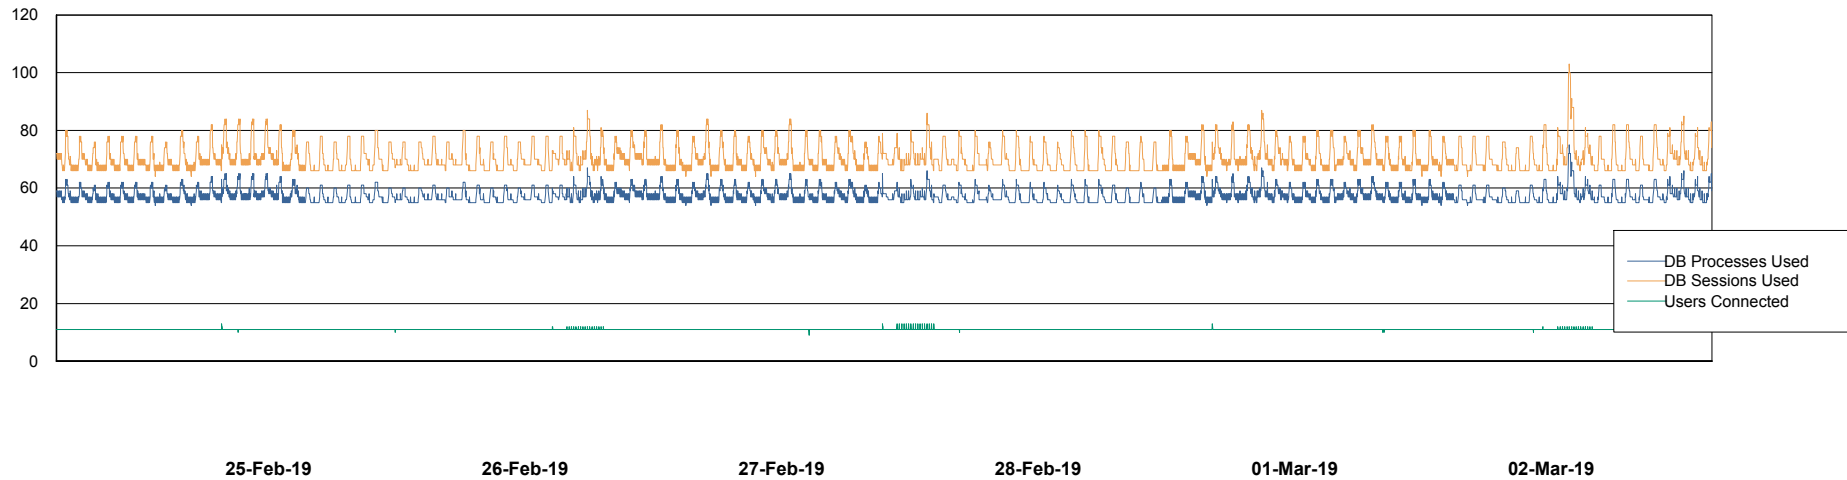

Database Performance CLODB_PRD_Test