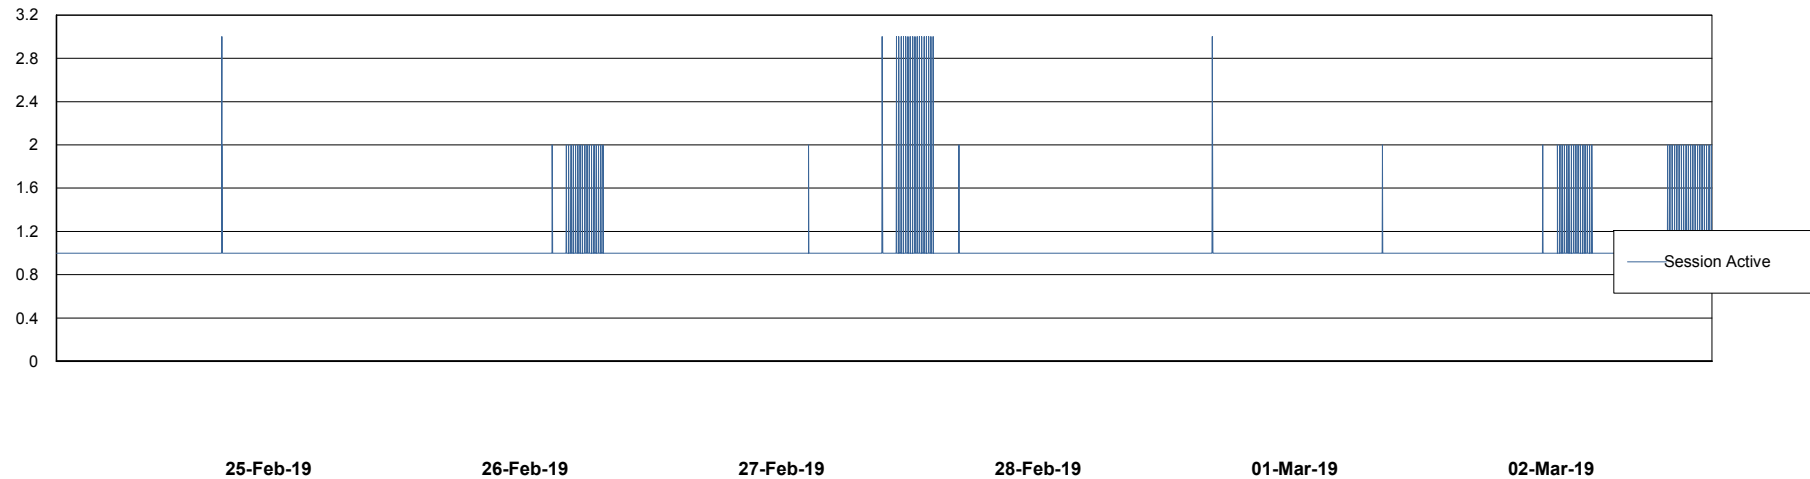

Database Performance CLODB_PRD_Test