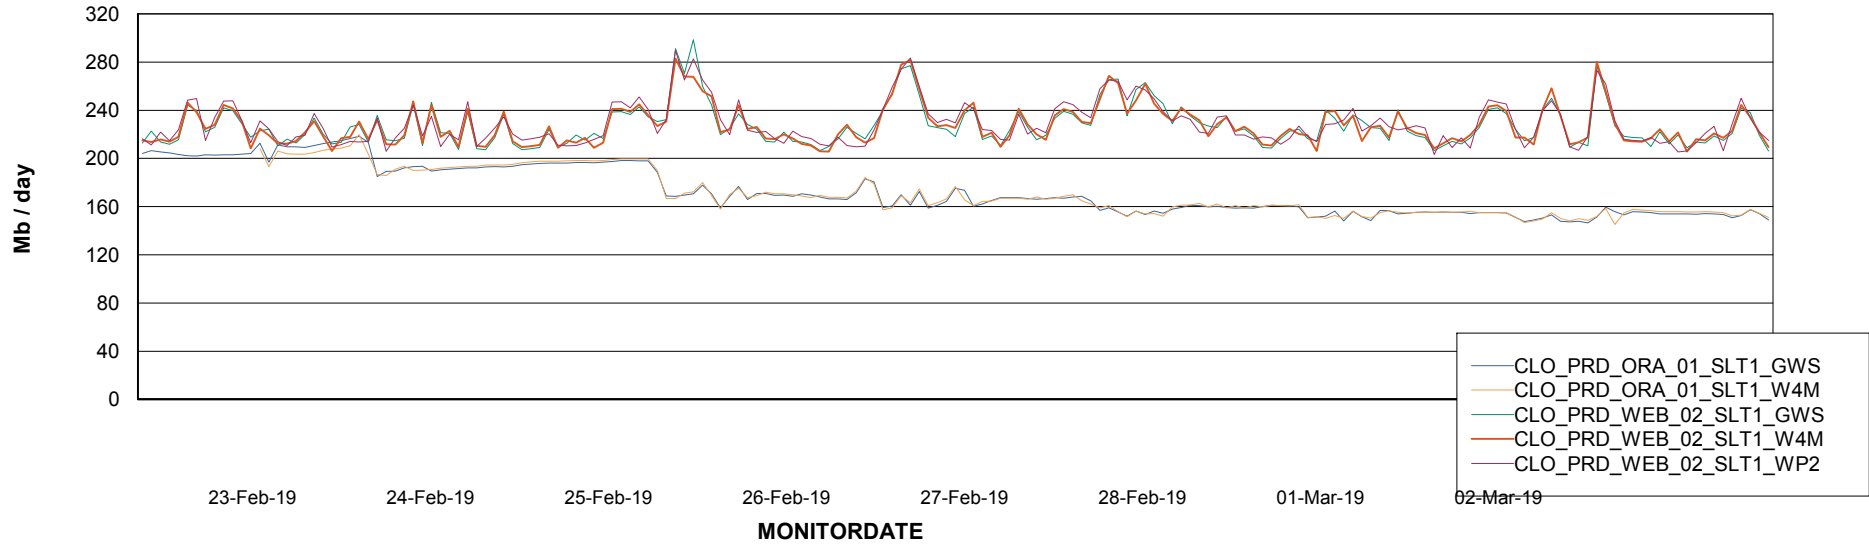

ABSSolute Application ReportServer Services

Avg memory used per ReportServer Service

Weekly SLA Customer Report

Customer CLO Production
Database ID 38

ABSSolute Web Component Services

Avg memory used per ABS Web component