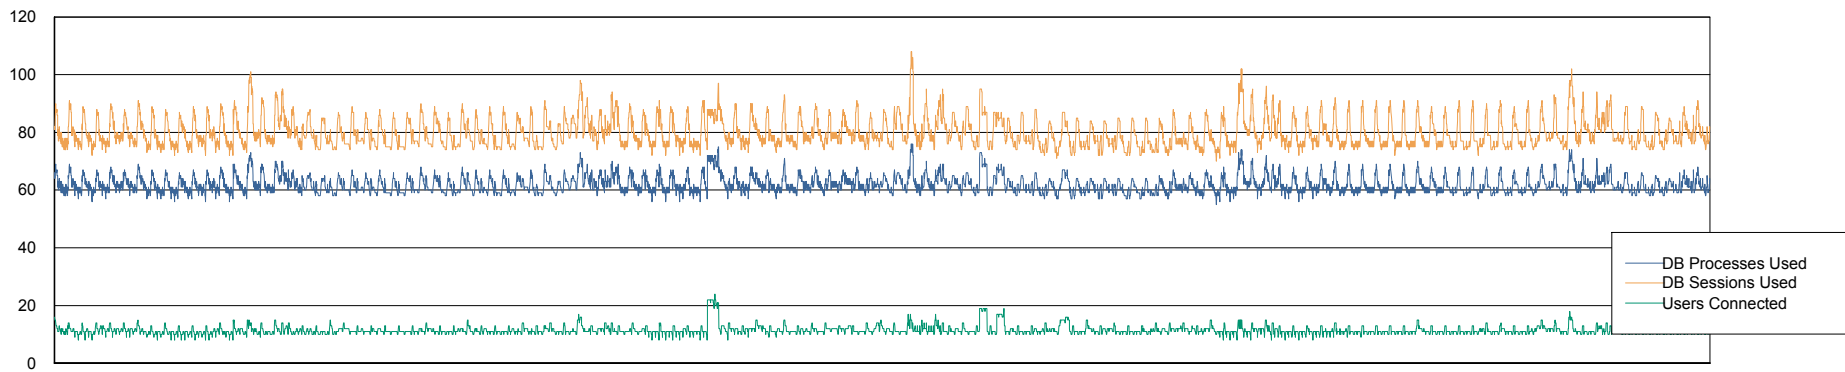

Database Performance CLODB_PRD_BI

25-Feb-19 26-Feb-19 27-Feb-19 28-Feb-19 01-Mar-19 02-Mar-19