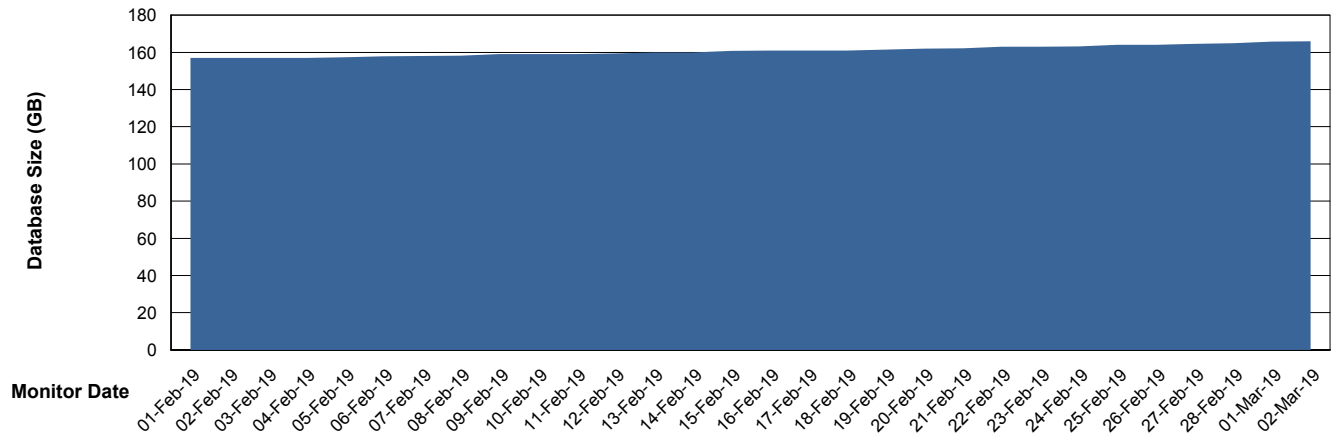

DATABASE SIZE CLODB_PRD_Production

Database growth over last month