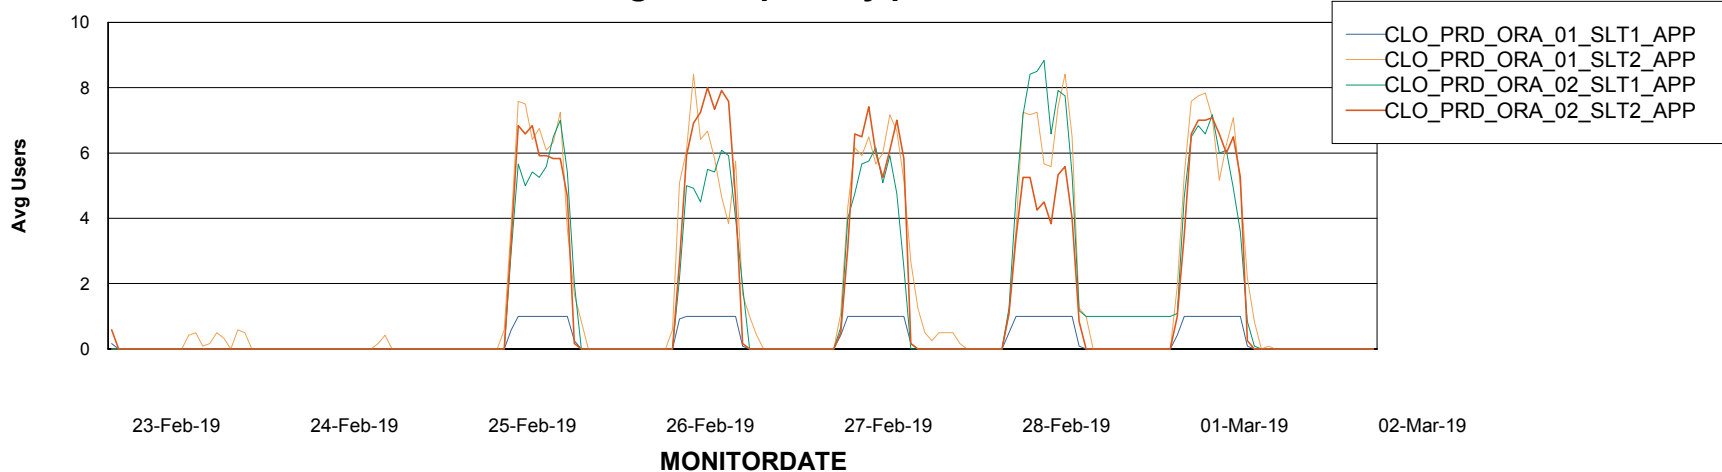

Weekly SLA Customer Report

Customer CLO Production
Database ID 38

ABSSolute Application Server Services

Avg memory used per ABS Server Service

Avg users per day per ABS server

Weekly SLA Customer Report

Customer CLO Production
Database ID 38