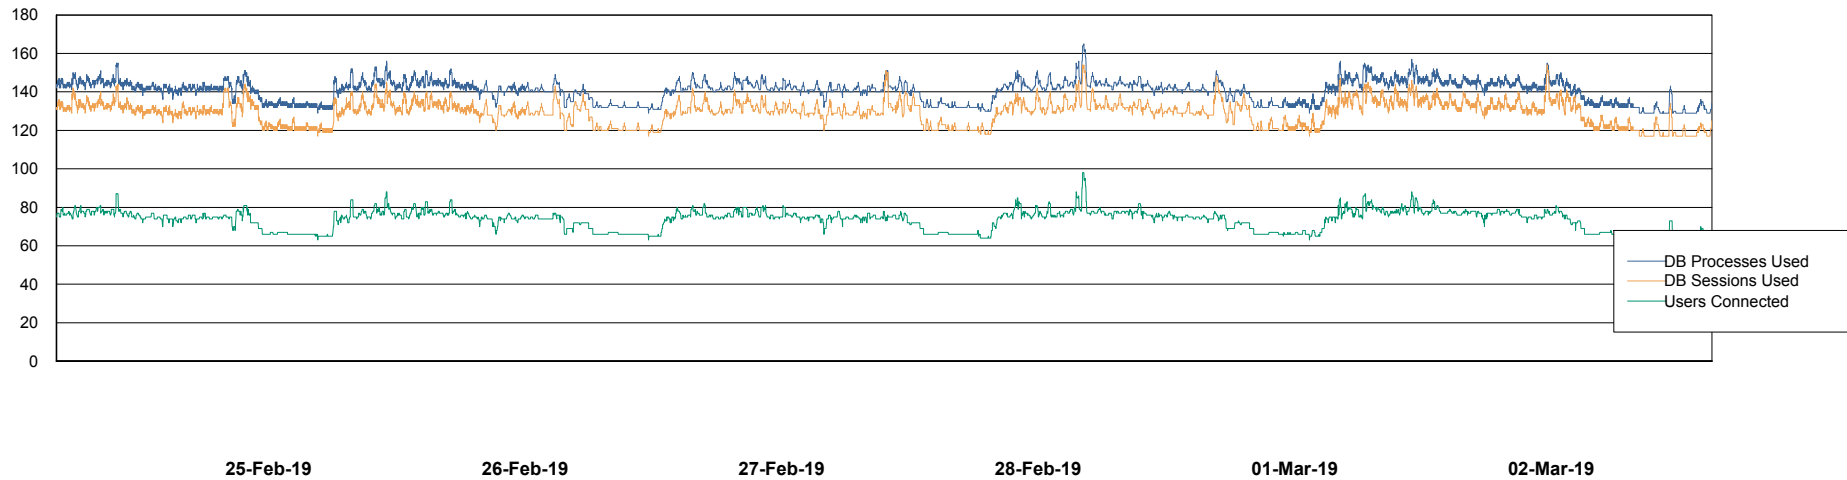

Weekly SLA Customer Report

Customer BGG_Production
Database ID 58

Database Performance BGGDB_BI

25-Feb-19 26-Feb-19 27-Feb-19 28-Feb-19 01-Mar-19 02-Mar-19

25-Feb-19 26-Feb-19 27-Feb-19 28-Feb-19 01-Mar-19 02-Mar-19

Weekly SLA Customer Report

Customer BGG_Production
Database ID 58

Database Performance BGGDB_Production

Weekly SLA Customer Report

Customer BGG_Production
Database ID 58

Database Performance BGGDB_Standby

Weekly SLA Customer Report