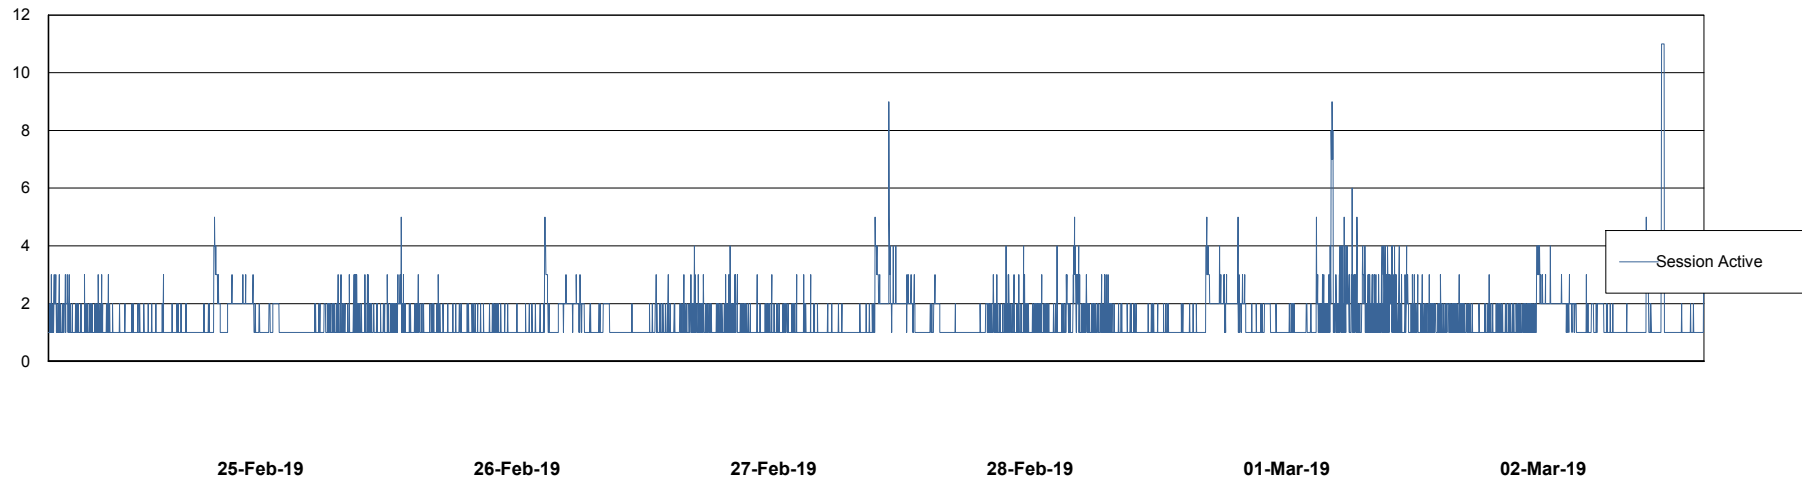

Weekly SLA Customer Report

Customer BGG_Production
Database ID 58

Database Performance BGGDB_BI

25-Feb-19 26-Feb-19 27-Feb-19 28-Feb-19 01-Mar-19 02-Mar-19

25-Feb-19 26-Feb-19 27-Feb-19 28-Feb-19 01-Mar-19 02-Mar-19

Weekly SLA Customer Report

Customer BGG_Production
Database ID 58

Database Performance BGGDB_Production

Weekly SLA Customer Report

Customer BGG_Production
Database ID 58

Database Performance BGGDB_Standby

Weekly SLA Customer Report