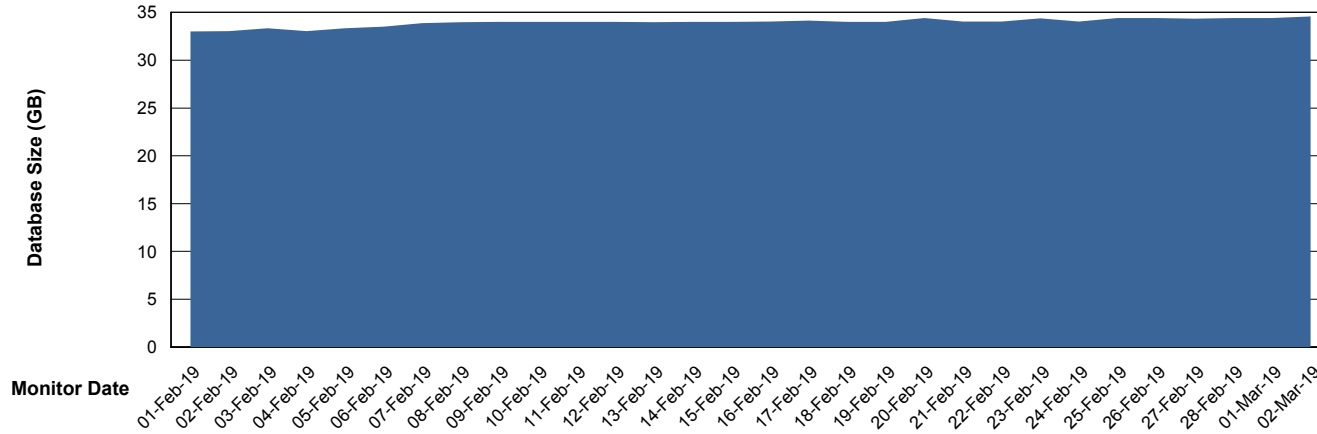

Weekly SLA Customer Report

Customer BGG_Production
Database ID 58

Database Performance BGGDB_Production

Weekly SLA Customer Report

Customer BGG_Production
Database ID 58

Database Performance BGGDB_Standby

Weekly SLA Customer Report

Customer BGG_Production
Database ID 58

DATABASE SIZE BGGDB_BI

Database growth over last month

DATABASE SIZE BGGDB_Production

Database growth over last month

Weekly SLA Customer Report

Customer BGG_Production
Database ID 58