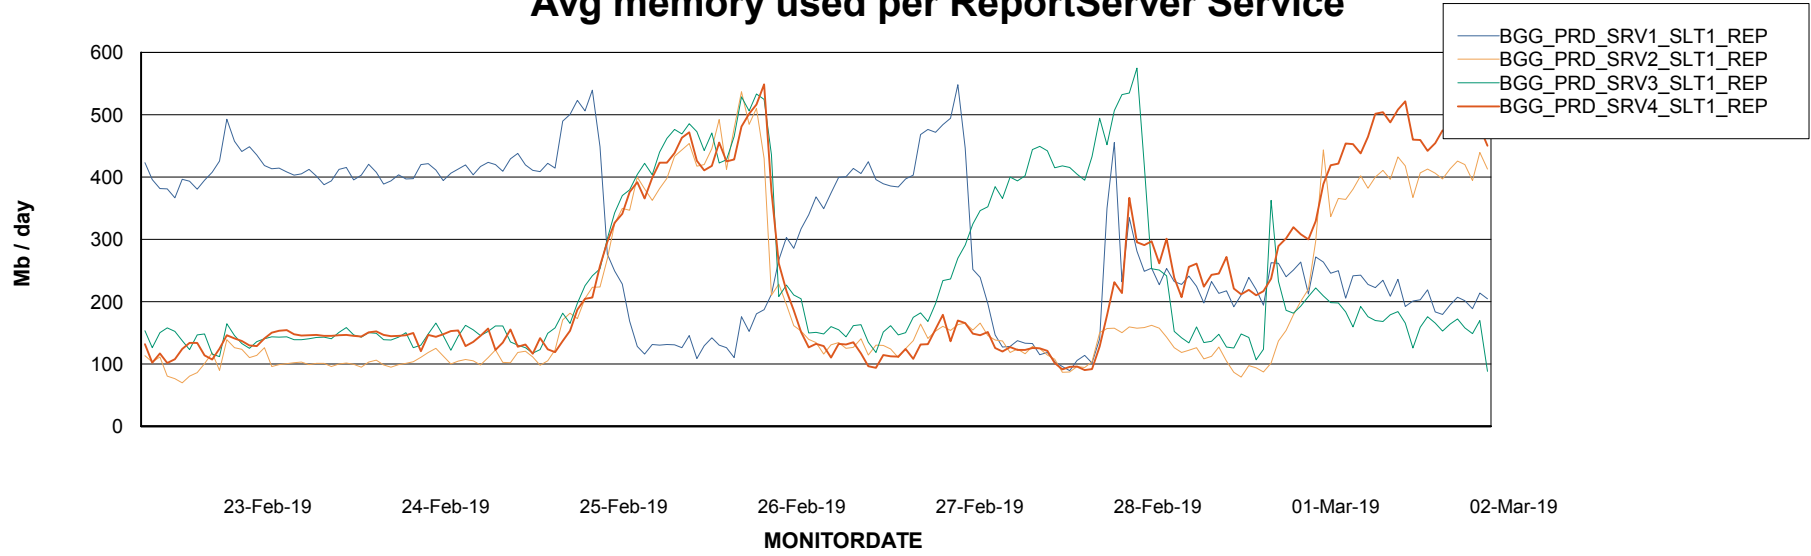

Avg memory used per ABS Server Service

Avg users per day per ABS server

Weekly SLA Customer Report

Customer BGG_Production
Database ID 58

ABSSolute Application ReportServer Services

Avg memory used per ReportServer Service