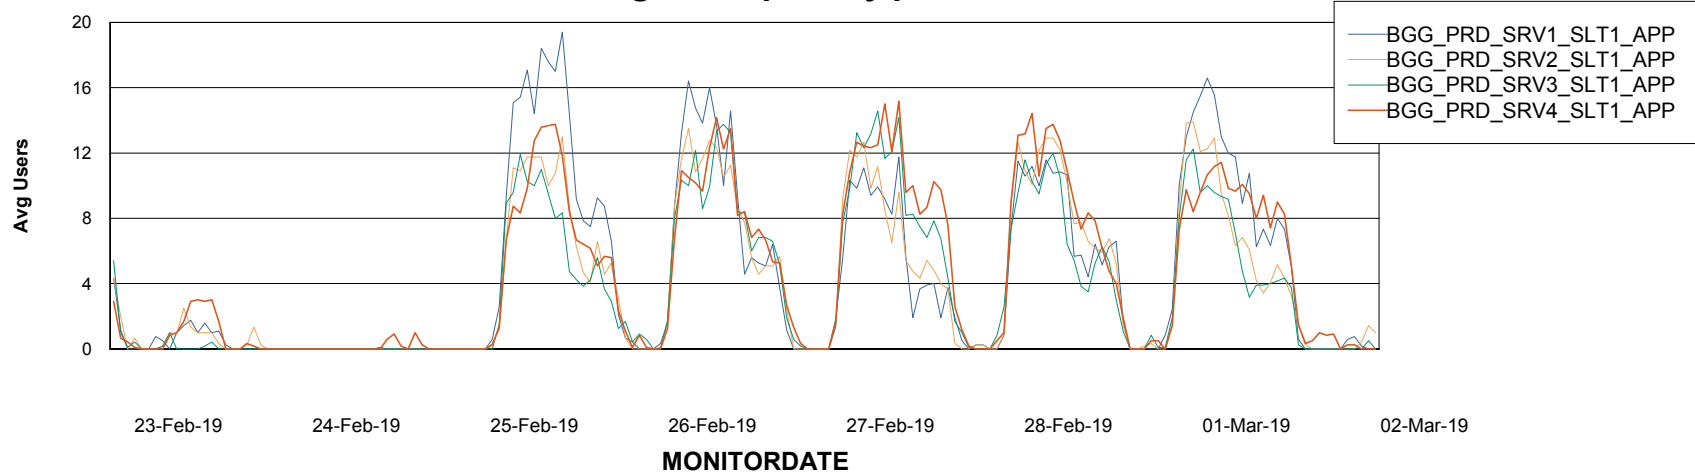

BI Status and last ETL error for BGGDB_BI

	Sun 24/2/2019	Mon 25/2/2019	Tue 26/2/2019	Wed 27/2/2019	Thu 28/2/2019	Fri 1/3/2019	Sat 2/3/2019
ABS DataWarehouse ETL Health	OK	OK	OK	OK	OK	OK	OK
ABS DWHStaging ETL Health	OK	OK	OK	OK	OK	OK	OK

Weekly SLA Customer Report

Customer BGG_Production
Database ID 58

Standby Database Health BGG_Production

Recovery lag for last 7 days

Weekly SLA Customer Report

Customer BGG_Production
Database ID 58

ABSSolute Application Server Services

Avg memory used per ABS Server Service

Avg users per day per ABS server

Weekly SLA Customer Report

Customer BGG_Production
Database ID 58

ABSSolute Application ReportServer Services

Avg memory used per ReportServer Service