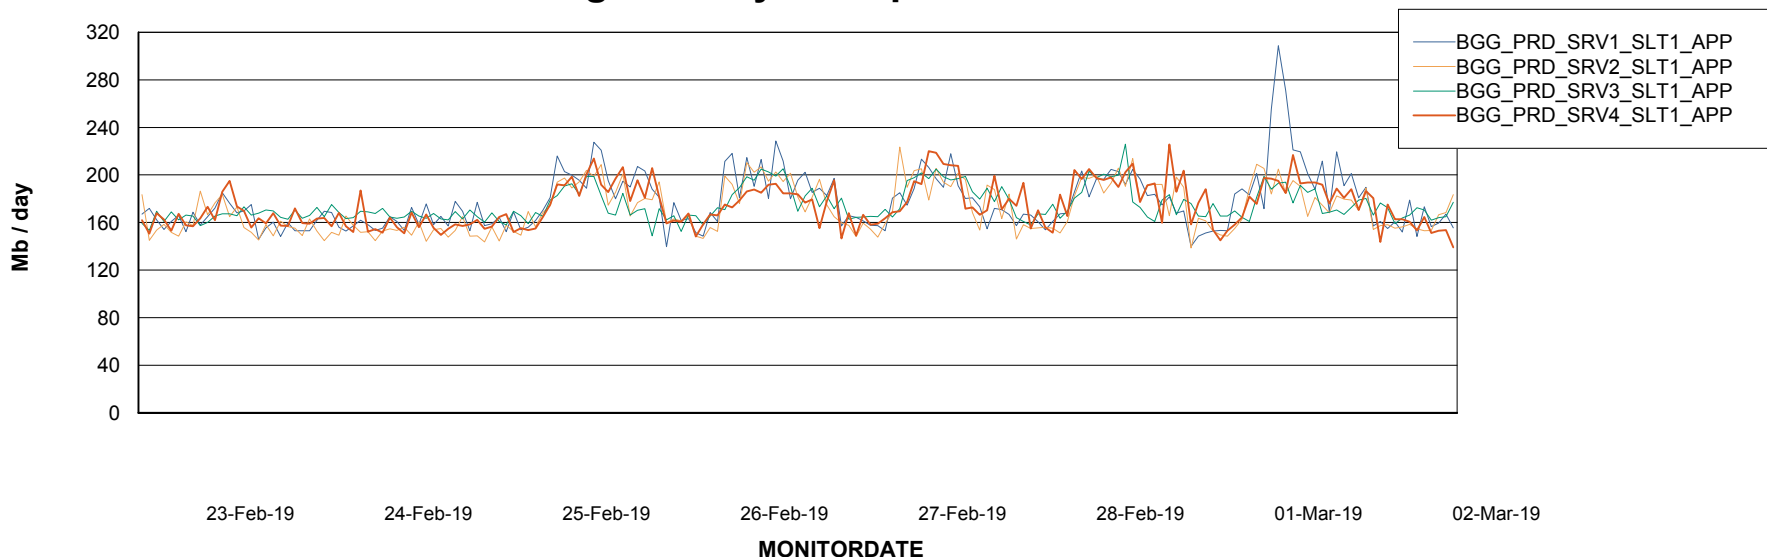

ABSSolute Application Server Services

Avg memory used per ABS Server Service