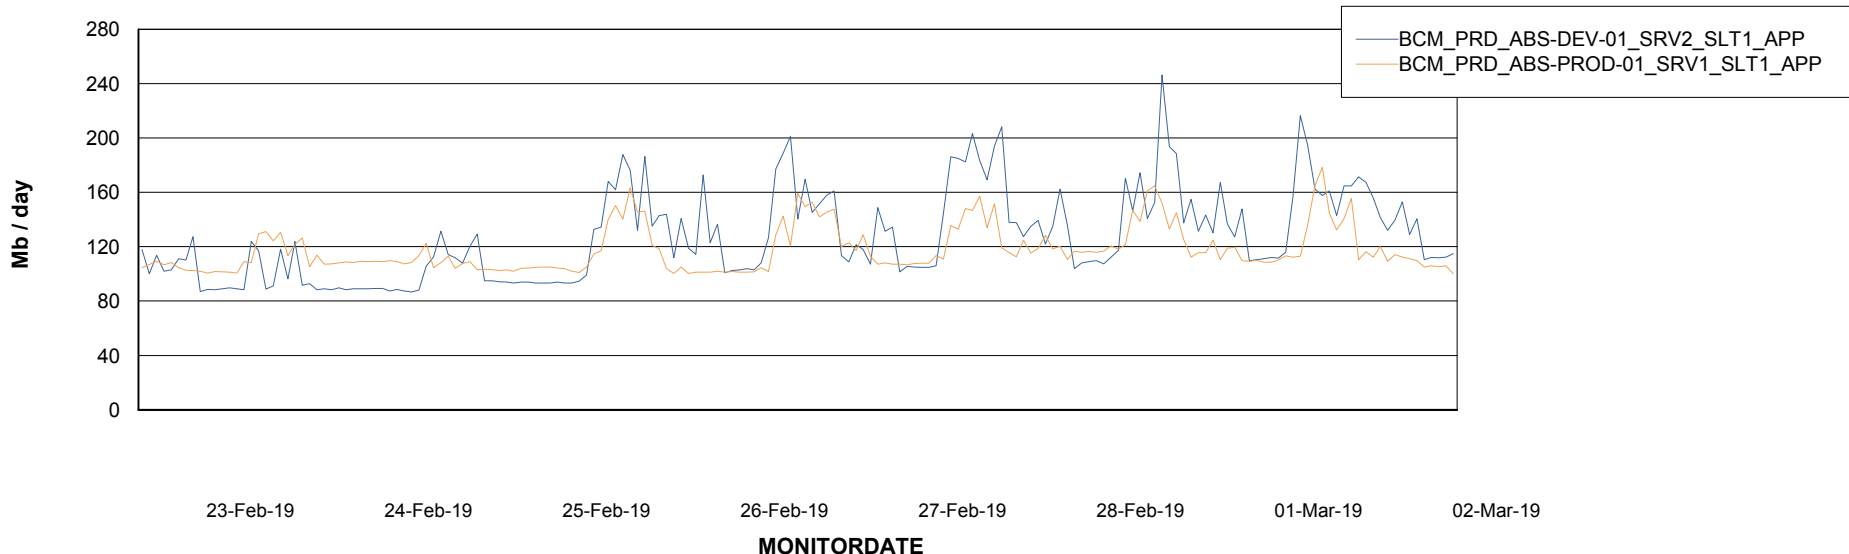

ABSSolute Application Server Services

Avg memory used per ABS Server Service