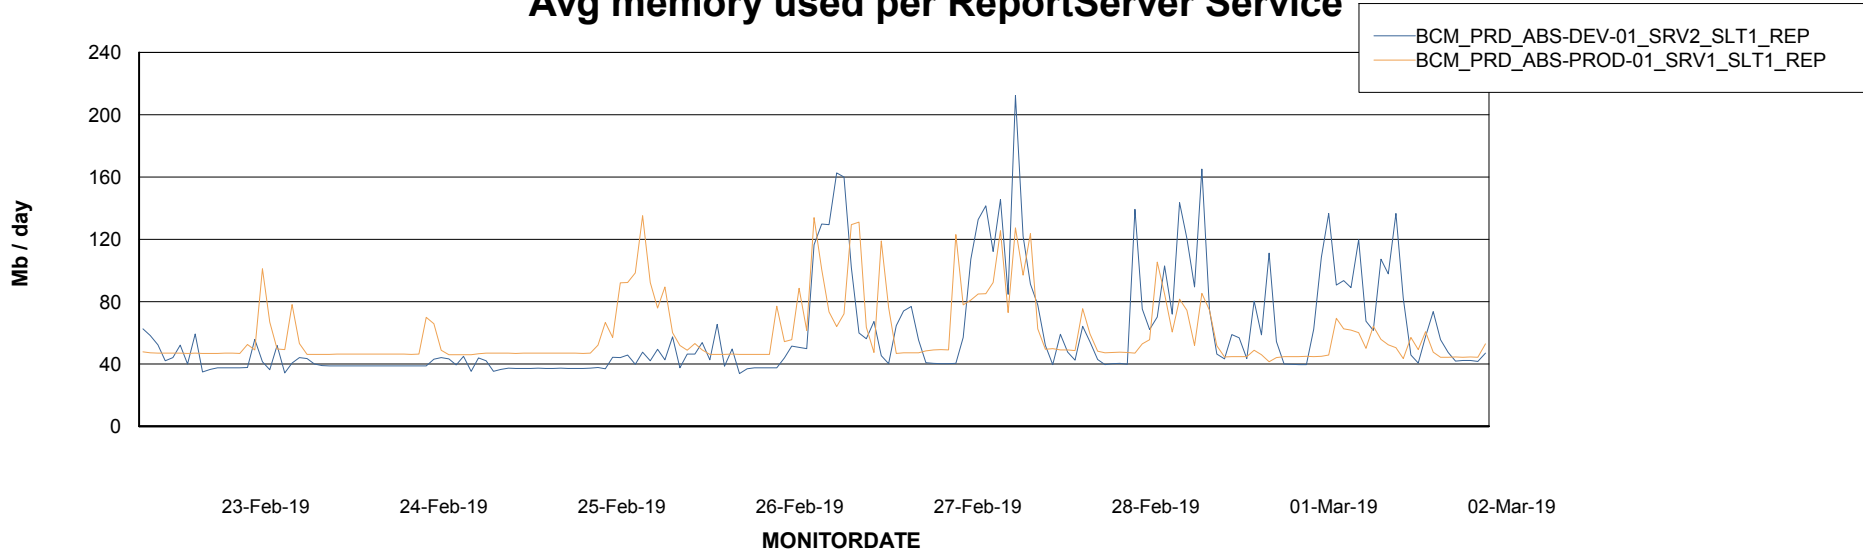

Avg memory used per ABS Server Service

Avg users per day per ABS server

Weekly SLA Customer Report

Customer BCM_Production
Database ID 81

ABSSolute Application ReportServer Services

Avg memory used per ReportServer Service