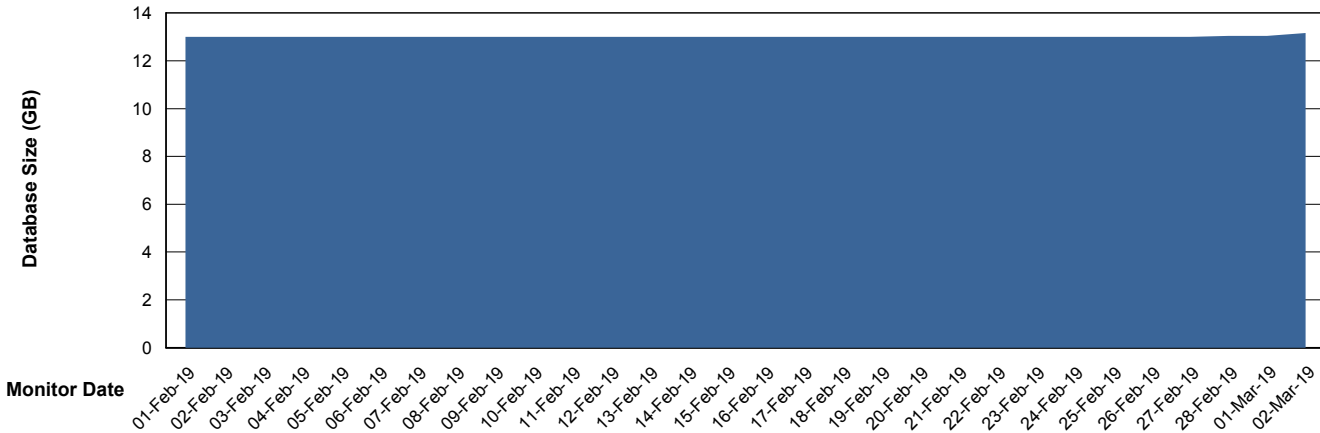

DB Processes Max 150
DB Sessions Max 248

Weekly SLA Customer Report

Customer BCM_Production
 Database ID 81

DATABASE SIZE BCMDB_ABS1 Production Database

Database growth over last month

Database Tablespace BCMDB_ABS1 Production Database

Date	Tablespace Name	Filesize (Gb)	Usedsize (Gb)	Percentage free
02-Mar-19	ABSDATA	5	3	40
	INDX	11	9	18
01-Mar-19	ABSDATA	5	3	40
	INDX	11	9	18
28-Feb-19	ABSDATA	5	3	40
	INDX	11	9	18
27-Feb-19	ABSDATA	5	3	40
	INDX	11	9	18
26-Feb-19	ABSDATA	5	3	40
	INDX	11	9	18
25-Feb-19	ABSDATA	5	3	40
	INDX	11	9	18
24-Feb-19	ABSDATA	5	3	40
	INDX	11	9	18