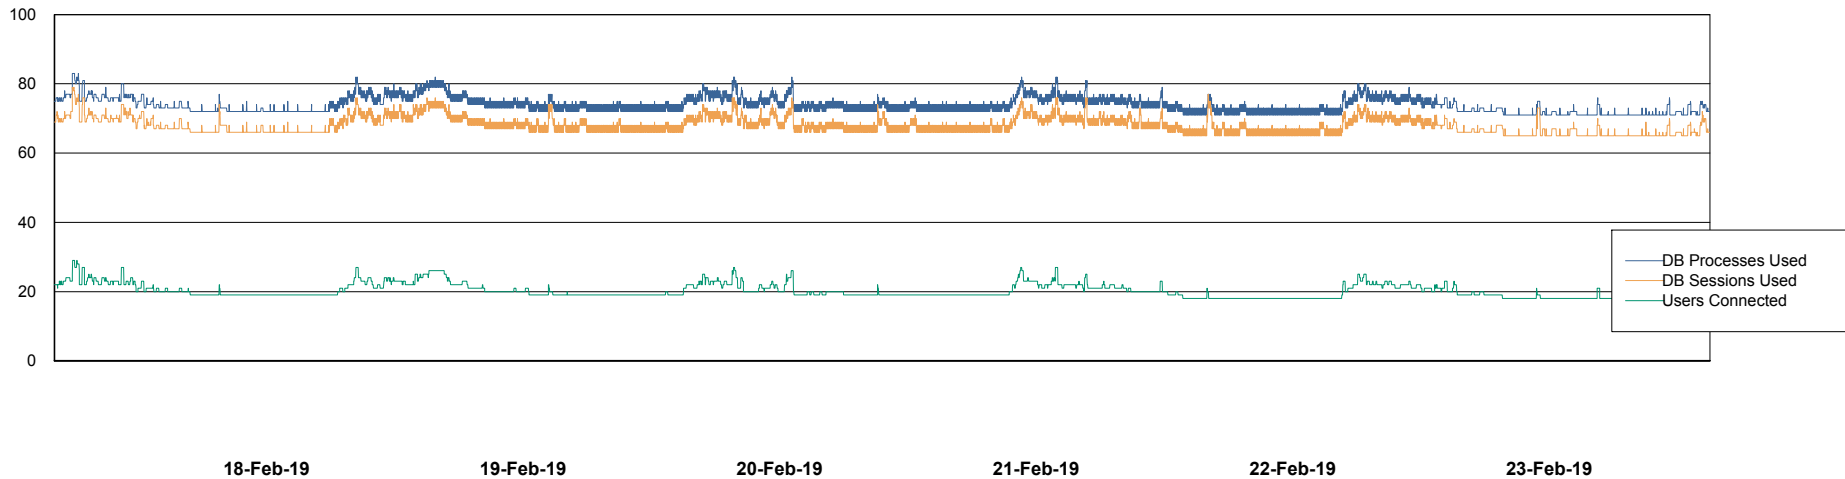

Harddisk Usage WBL_PRD_ORACLE2

	Free disk space on c: (%)	Total disk space on c: (Gb)	Free disk space on d: (%)	Total disk space on d: (Gb)	Free disk space on e: (%)	Total disk space on e: (Gb)	Free disk space on f: (%)	Total disk space on f: (Gb)
23-Feb-19	73	120	90	200	89	200	96	200
22-Feb-19	73	120	90	200	89	200	96	200
21-Feb-19	73	120	90	200	89	200	96	200
20-Feb-19	73	120	90	200	89	200	96	200
19-Feb-19	73	120	90	200	89	200	97	200
18-Feb-19	73	120	90	200	89	200	97	200
17-Feb-19	73	120	90	200	89	200	97	200

Weekly SLA Customer Report

Customer WBL_Production
Database ID 40

Database Performance WBLDB_Production

DB Processes Max 500
DB Sessions Max 772

Weekly SLA Customer Report

Customer WBL_Production
Database ID 40