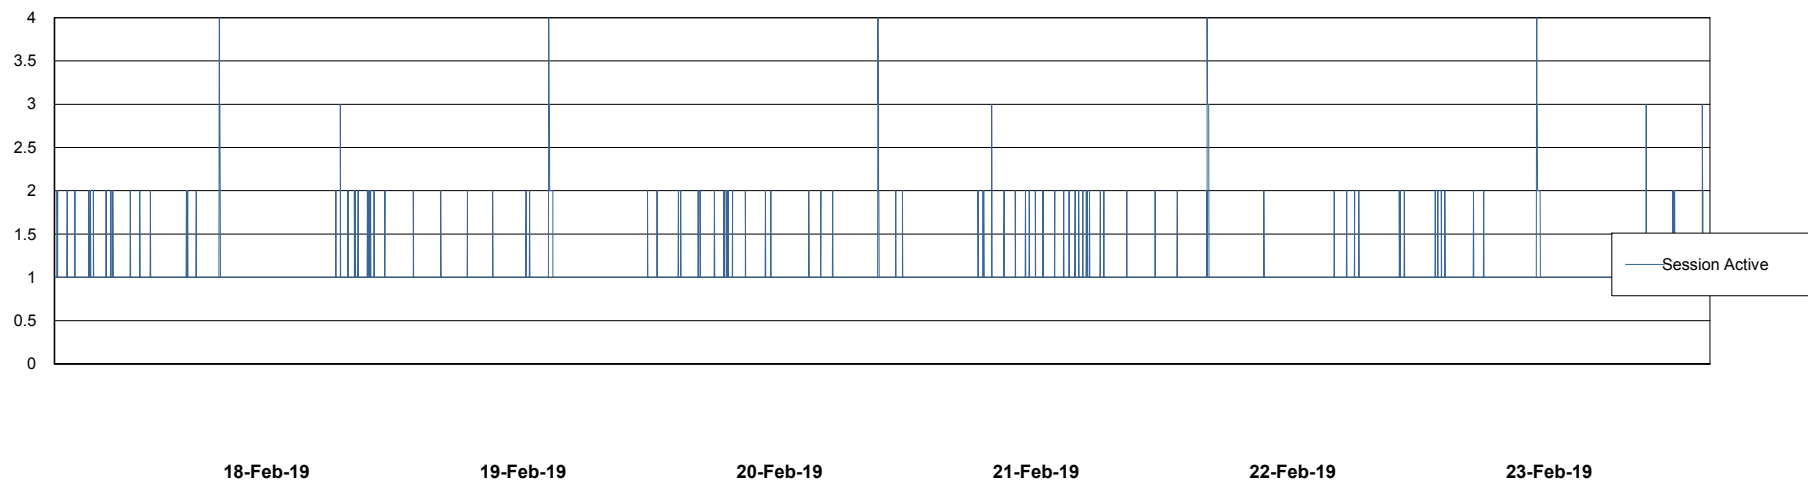

Weekly SLA Customer Report

Customer WBL_Production
 Database ID 40

Harddisk Usage WBL_PRD_ORACLE1

	Free disk space on c: (%)	Total disk space on c: (Gb)	Free disk space on d: (%)	Total disk space on d: (Gb)	Free disk space on e: (%)	Total disk space on e: (Gb)	Free disk space on f: (%)	Total disk space on f: (Gb)
23-Feb-19	71	120	79	200	93	200	93	100
22-Feb-19	71	120	79	200	93	200	93	100
21-Feb-19	71	120	79	200	93	200	93	100
20-Feb-19	71	120	79	200	93	200	94	100
19-Feb-19	71	120	79	200	93	200	94	100
18-Feb-19	71	120	79	200	93	200	94	100
17-Feb-19	71	120	79	200	93	200	94	100

Harddisk Usage WBL_PRD_ORACLE2

	Free disk space on c: (%)	Total disk space on c: (Gb)	Free disk space on d: (%)	Total disk space on d: (Gb)	Free disk space on e: (%)	Total disk space on e: (Gb)	Free disk space on f: (%)	Total disk space on f: (Gb)
23-Feb-19	73	120	90	200	89	200	96	200
22-Feb-19	73	120	90	200	89	200	96	200
21-Feb-19	73	120	90	200	89	200	96	200
20-Feb-19	73	120	90	200	89	200	96	200
19-Feb-19	73	120	90	200	89	200	97	200
18-Feb-19	73	120	90	200	89	200	97	200
17-Feb-19	73	120	90	200	89	200	97	200

Weekly SLA Customer Report

Customer WBL_Production
Database ID 40

Database Performance WBLDB_Production

DB Processes Max 500
DB Sessions Max 772

Weekly SLA Customer Report

Customer WBL_Production
Database ID 40

Database Performance WBLDB_Standby

DB Processes Max 500
DB Sessions Max 772

Weekly SLA Customer Report

Customer WBL_Production
 Database ID 40

DATABASE SIZE WBLDB_Production

Database growth over last month