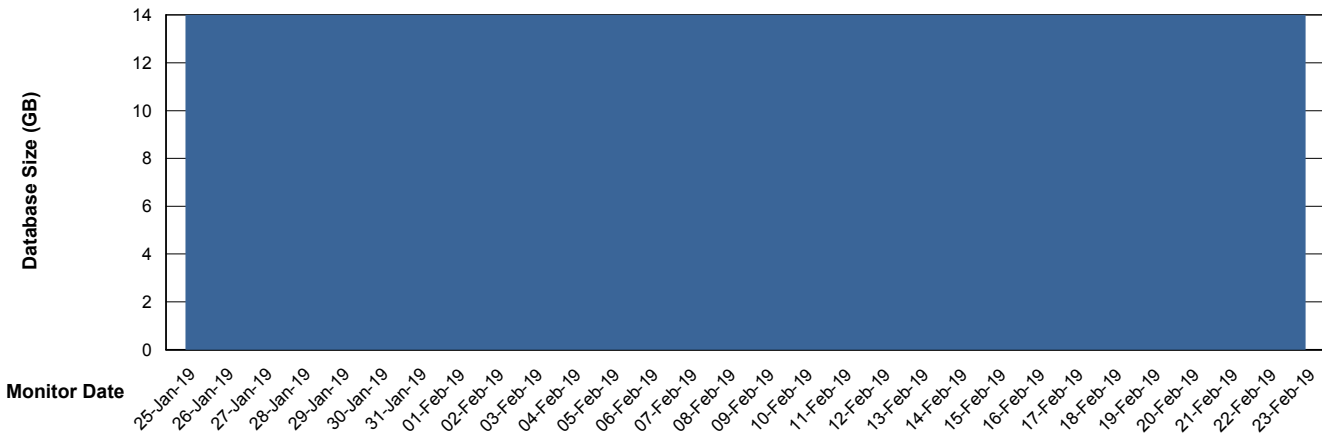

Database Performance WBLDB_Standby

DB Processes Max 500
DB Sessions Max 772

Weekly SLA Customer Report

Customer WBL_Production
 Database ID 40

DATABASE SIZE WBLDB_Production

Database growth over last month

Database Tablespace WBLDB_Production

Date	Tablespace Name	Filesize (Gb)	Usedsize (Gb)	Percentage free
23-Feb-19	ABSDATA	6	5	17
	INDX	9	7	22
22-Feb-19	ABSDATA	6	5	17
	INDX	9	7	22
21-Feb-19	ABSDATA	6	5	17
	INDX	9	7	22
20-Feb-19	ABSDATA	6	5	17
	INDX	9	7	22
19-Feb-19	ABSDATA	6	5	17
	INDX	9	7	22
18-Feb-19	ABSDATA	6	5	17
	INDX	9	7	22
17-Feb-19	ABSDATA	6	5	17
	INDX	9	7	22