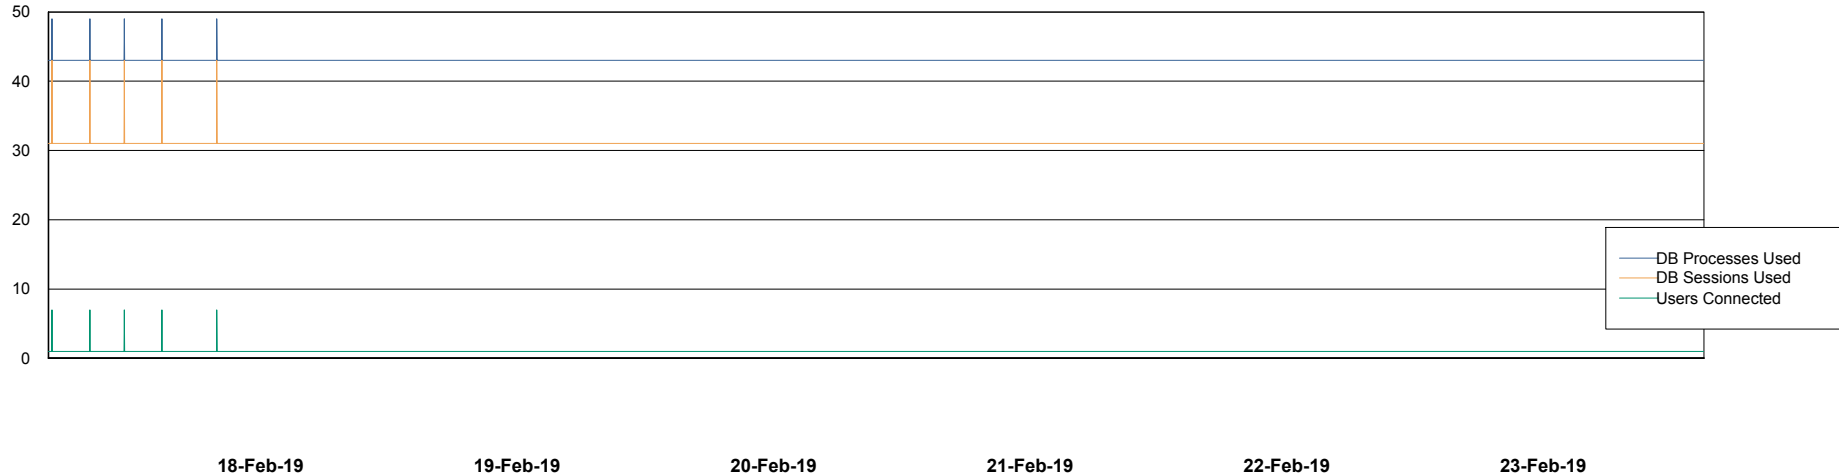

Weekly SLA Customer Report

Customer WBL_Production
Database ID 40

Database Performance WBLDB_Production

DB Processes Max 500
DB Sessions Max 772

Weekly SLA Customer Report

Customer WBL_Production
Database ID 40

Database Performance WBLDB_Standby

DB Processes Max 500
DB Sessions Max 772

Weekly SLA Customer Report

Customer WBL_Production
 Database ID 40

DATABASE SIZE WBLDB_Production

Database growth over last month

Database Tablespace WBLDB_Production

Date	Tablespace Name	Filesize (Gb)	Usedsize (Gb)	Percentage free
23-Feb-19	ABSDATA	6	5	17
	INDX	9	7	22
22-Feb-19	ABSDATA	6	5	17
	INDX	9	7	22
21-Feb-19	ABSDATA	6	5	17
	INDX	9	7	22
20-Feb-19	ABSDATA	6	5	17
	INDX	9	7	22
19-Feb-19	ABSDATA	6	5	17
	INDX	9	7	22
18-Feb-19	ABSDATA	6	5	17
	INDX	9	7	22
17-Feb-19	ABSDATA	6	5	17
	INDX	9	7	22