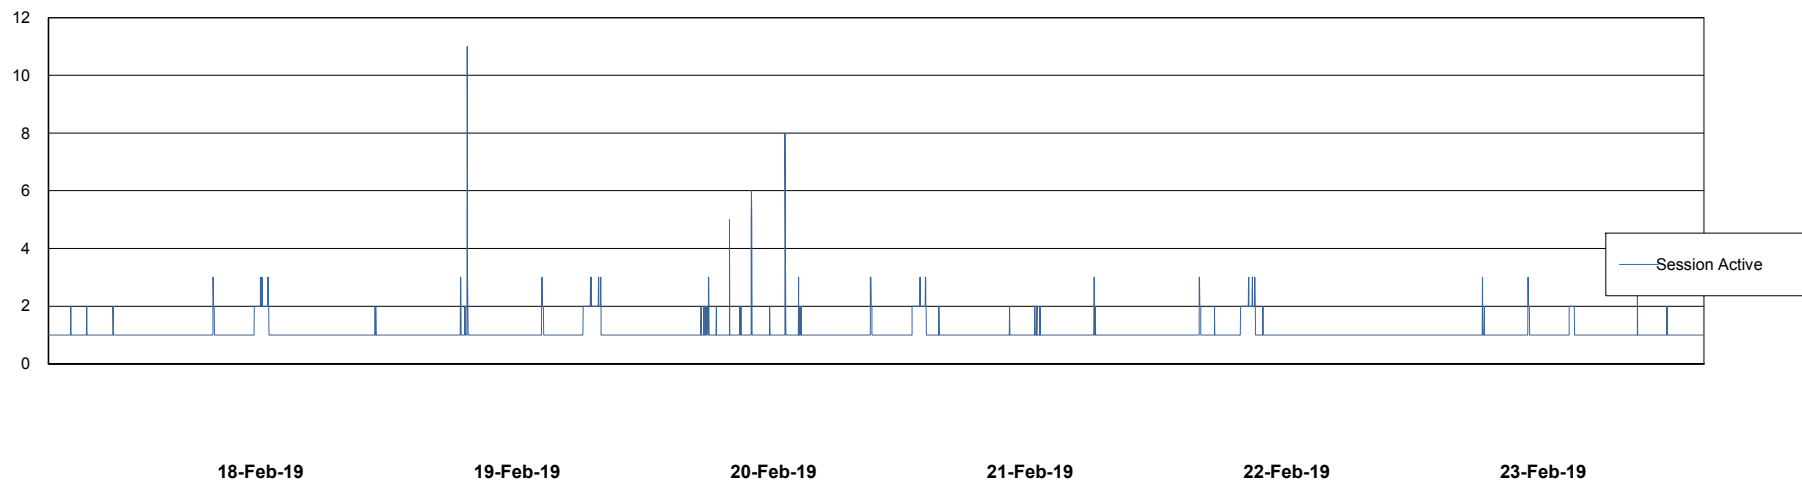

Harddisk Usage VOS_ABSWEB2

	Free disk space on / (%)	Total disk space on / (Gb)	Used disk space on / (Gb)	Total disk space on /home (Gb)	Used disk space on /home (Gb)	Free disk space on /opt (%)	Total disk space on /opt (Gb)	Used disk space on /opt (Gb)	Total disk space on /tmp (Gb)	Used disk space on /tmp (Gb)
23-Feb-19	86	50	7	50	7	86	50	7	50	7
22-Feb-19	86	50	7	50	7	86	50	7	50	7
21-Feb-19	86	50	7	50	7	86	50	7	50	7
20-Feb-19	86	50	7	50	7	86	50	7	50	7
19-Feb-19	86	50	7	50	7	86	50	7	50	7
18-Feb-19	86	50	7	50	7	86	50	7	50	7
17-Feb-19	86	50	7	50	7	86	50	7	50	7

Weekly SLA Customer Report

Customer VOS_Production
Database ID 68

Database Performance VOSBIDB_Production

DB Processes Max 500
DB Sessions Max 772

Weekly SLA Customer Report

Customer VOS_Production
Database ID 68