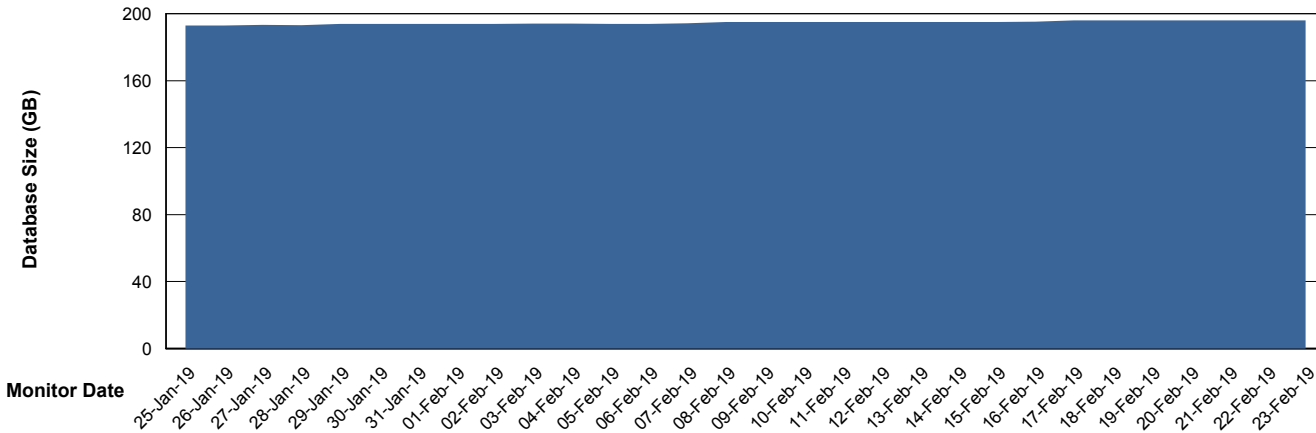

Weekly SLA Customer Report

Customer VOS_Production
Database ID 68

DATABASE SIZE VOSBIDB_Production

Database growth over last month

DATABASE SIZE VOSDB_Production

Database growth over last month

Weekly SLA Customer Report

Customer VOS_Production
 Database ID 68

Database Tablespace VOSBIDB_Production

Date	Tablespace Name	Filesize (Gb)	Usedsize (Gb)	Percentage free
23-Feb-19	ABSDATA	37	32	14
	INDX	53	45	15
22-Feb-19	ABSDATA	37	32	14
	INDX	53	45	15
21-Feb-19	ABSDATA	37	32	14
	INDX	53	45	15
20-Feb-19	ABSDATA	37	32	14
	INDX	53	45	15
19-Feb-19	ABSDATA	37	31	16
	INDX	53	45	15
18-Feb-19	ABSDATA	37	31	16
	INDX	53	45	15
17-Feb-19	ABSDATA	37	31	16
	INDX	53	45	15