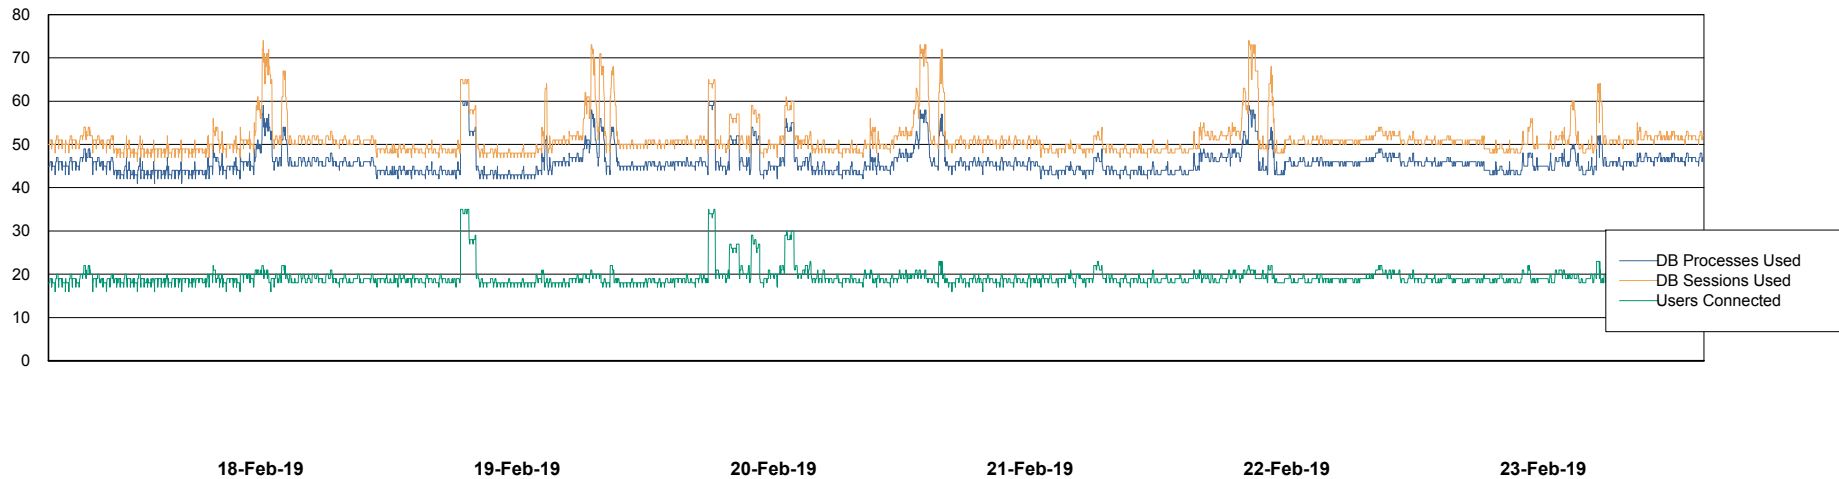

Harddisk Usage VOS_ABSWEB2

	Free disk space on / (%)	Total disk space on / (Gb)	Used disk space on / (Gb)	Total disk space on /home (Gb)	Used disk space on /home (Gb)	Free disk space on /opt (%)	Total disk space on /opt (Gb)	Used disk space on /opt (Gb)	Total disk space on /tmp (Gb)	Used disk space on /tmp (Gb)
23-Feb-19	86	50	7	50	7	86	50	7	50	7
22-Feb-19	86	50	7	50	7	86	50	7	50	7
21-Feb-19	86	50	7	50	7	86	50	7	50	7
20-Feb-19	86	50	7	50	7	86	50	7	50	7
19-Feb-19	86	50	7	50	7	86	50	7	50	7
18-Feb-19	86	50	7	50	7	86	50	7	50	7
17-Feb-19	86	50	7	50	7	86	50	7	50	7

Weekly SLA Customer Report

Customer VOS_Production
Database ID 68

Database Performance VOSBIDB_Production

DB Processes Max 500
DB Sessions Max 772

Weekly SLA Customer Report

Customer VOS_Production
Database ID 68