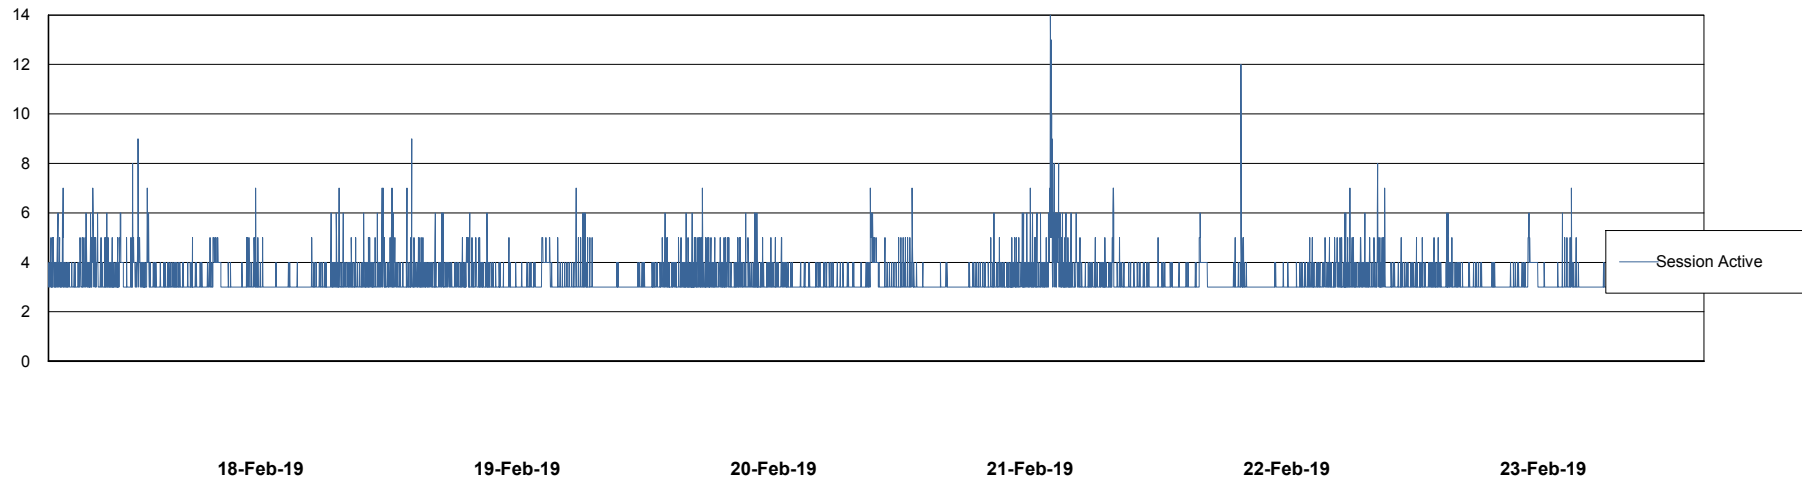

Database Performance VOSDB_Production

DB Processes Max 300
DB Sessions Max 472