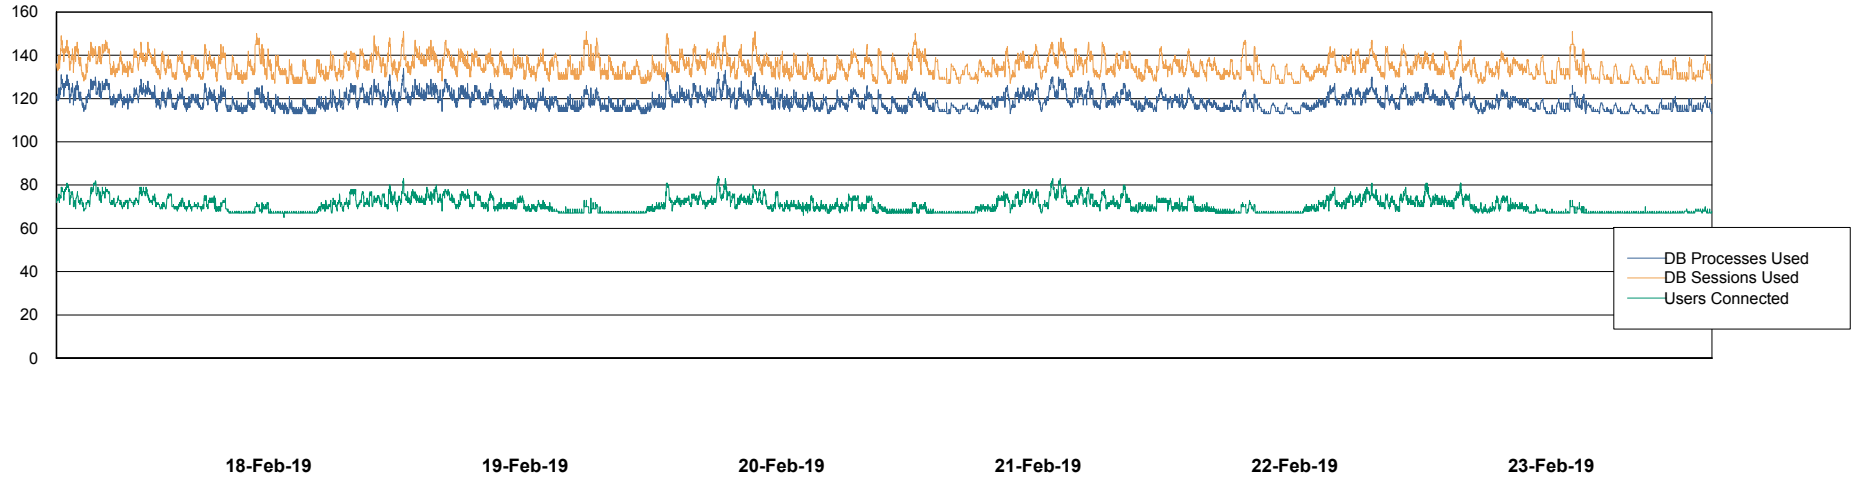

Database Performance VOSDB_Production

DB Processes Max 300
DB Sessions Max 472