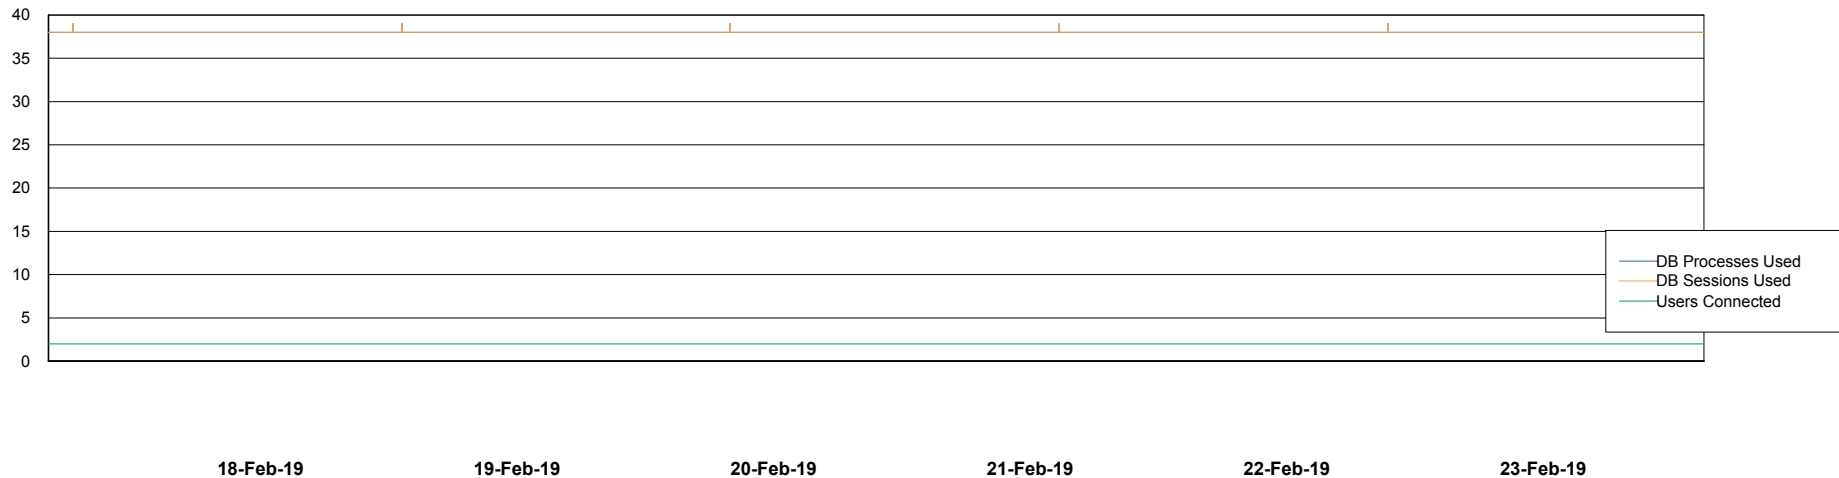

Database Performance VOSDB_Production

DB Processes Max 300
DB Sessions Max 472

Weekly SLA Customer Report

Customer VOS_Production
Database ID 68

Database Performance VOSDB_Standby

DB Processes Max 300
DB Sessions Max 472

Weekly SLA Customer Report

Customer VOS_Production
Database ID 68

DATABASE SIZE VOSBIDB_Production

Database growth over last month

DATABASE SIZE VOSDB_Production

Database growth over last month

Weekly SLA Customer Report