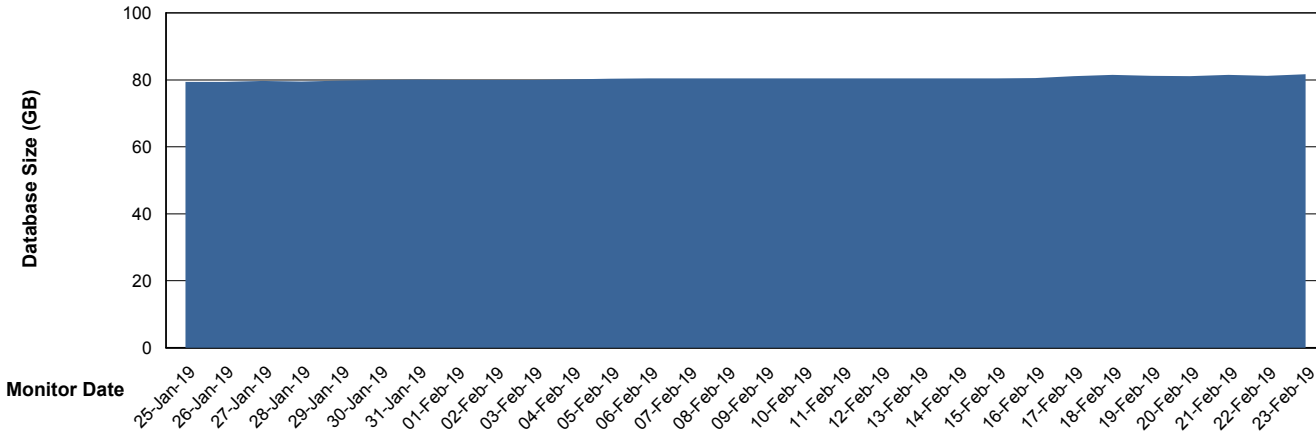

Database Performance VOSDB_Production

DB Processes Max 300
DB Sessions Max 472

Weekly SLA Customer Report

Customer VOS_Production
Database ID 68

Database Performance VOSDB_Standby

DB Processes Max 300
DB Sessions Max 472

Weekly SLA Customer Report

Customer VOS_Production
Database ID 68

DATABASE SIZE VOSBIDB_Production

Database growth over last month

DATABASE SIZE VOSDB_Production

Database growth over last month

Weekly SLA Customer Report