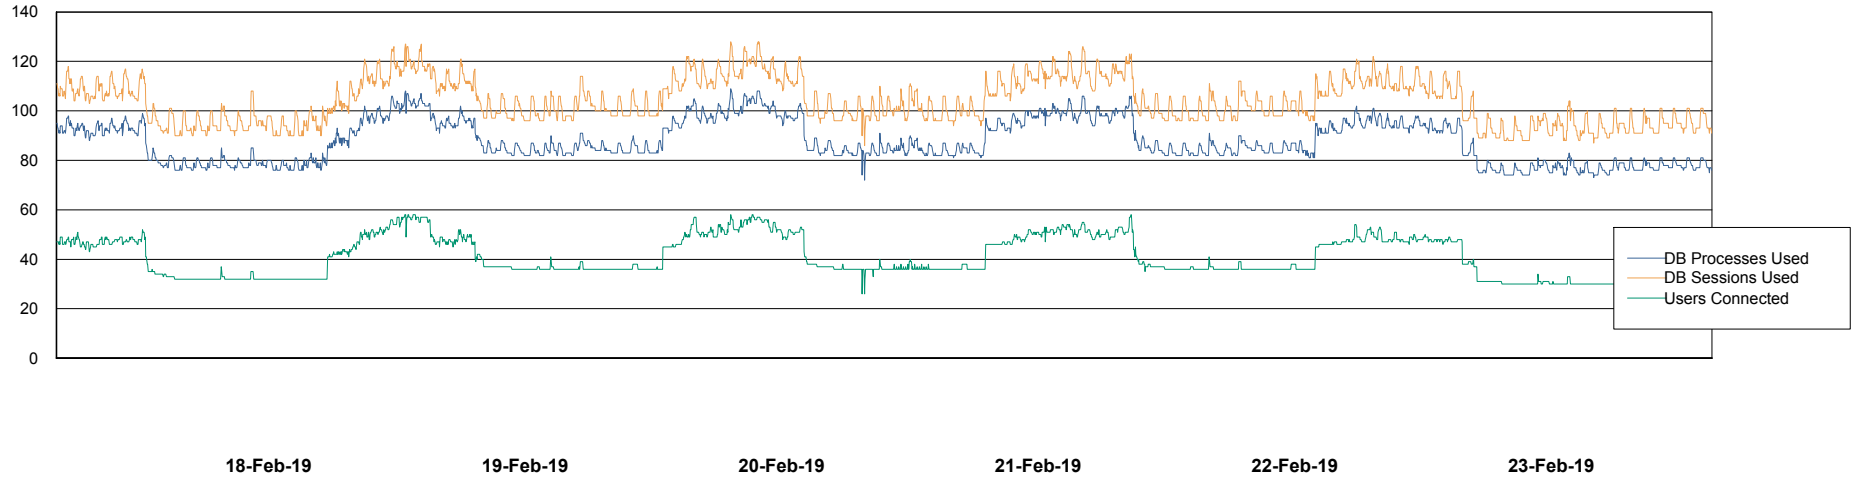

Weekly SLA Customer Report

Customer VEN_Production
Database ID 35

Harddisk Usage VEN_PRD_DB_BI

	Free disk space on c: (%)	Total disk space on c: (Gb)	Free disk space on d: (%)	Total disk space on d: (Gb)
23-Feb-19	53	102	63	601
22-Feb-19	53	102	63	601
21-Feb-19	53	102	63	601
20-Feb-19	53	102	63	601
19-Feb-19	53	102	63	601
18-Feb-19	53	102	63	601
17-Feb-19	53	102	63	601

Weekly SLA Customer Report

Customer VEN_Production
Database ID 35

Database Performance ABSVEN06 Primary DB 2019

DB Processes Max 300
DB Sessions Max 472

Weekly SLA Customer Report

Customer VEN_Production
Database ID 35