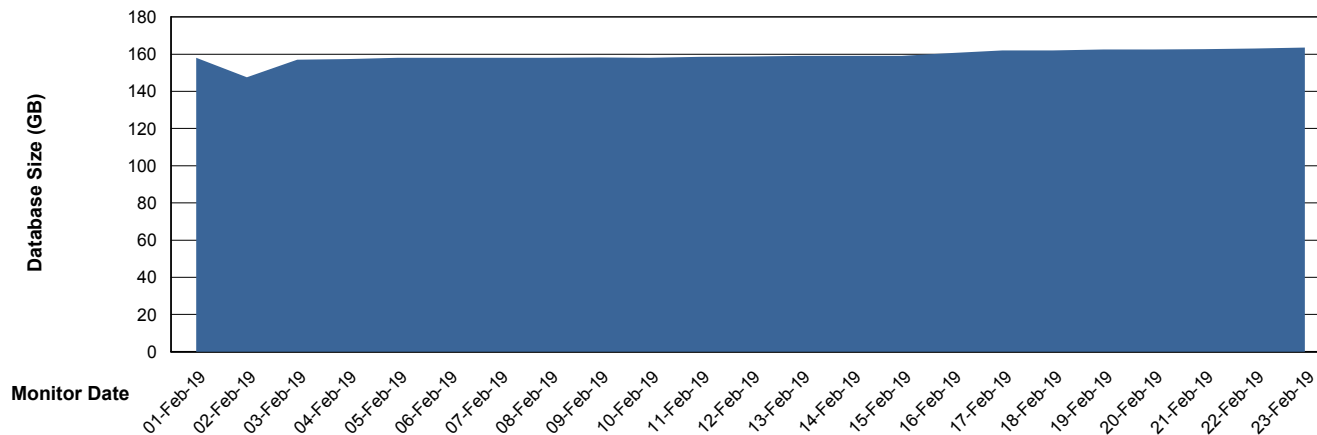

Database Performance ABSVEN07 Standby DB 2019

DB Processes Max 300
DB Sessions Max 472

Weekly SLA Customer Report

Customer VEN_Production
Database ID 35

Database Performance VENDB_BI

DB Processes Max 500
DB Sessions Max 772

Weekly SLA Customer Report

Customer VEN_Production
Database ID 35

DATABASE SIZE ABSVEN06 Primary DB 2019

Database growth over last month

DATABASE SIZE VENDB_BI

Database growth over last month

Weekly SLA Customer Report