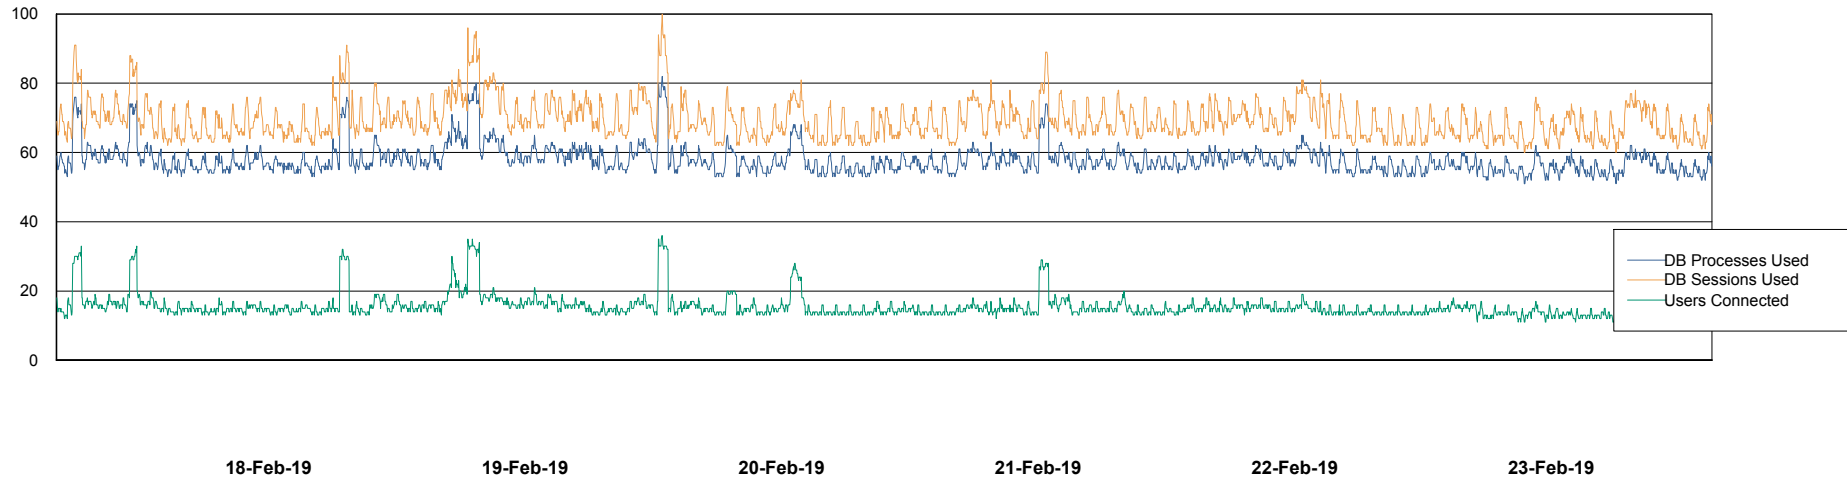

Database Performance ABSVEN07 Standby DB 2019

DB Processes Max 300
DB Sessions Max 472

Weekly SLA Customer Report

Customer VEN_Production
Database ID 35

Database Performance VENDB_BI

DB Processes Max 500
DB Sessions Max 772