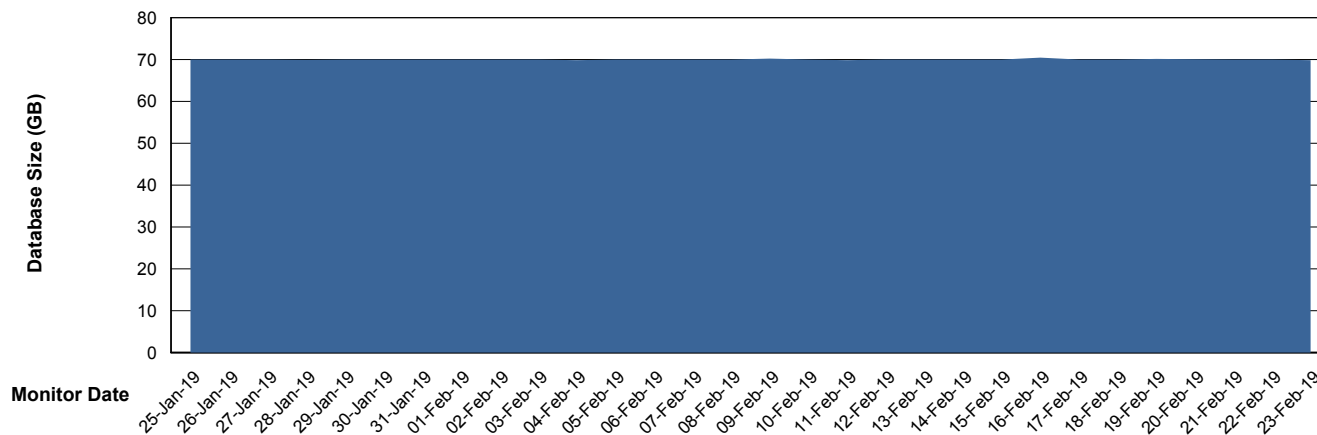

Weekly SLA Customer Report

Customer VEN_Production
Database ID 35

DATABASE SIZE ABSVEN06 Primary DB 2019

Database growth over last month

DATABASE SIZE VENDB_BI

Database growth over last month

Weekly SLA Customer Report

Customer VEN_Production
Database ID 35

DATABASE SIZE VENDB_Production

Database growth over last month

Weekly SLA Customer Report

Customer VEN_Production
Database ID 35

Database Tablespace ABSVEN06 Primary DB 2019