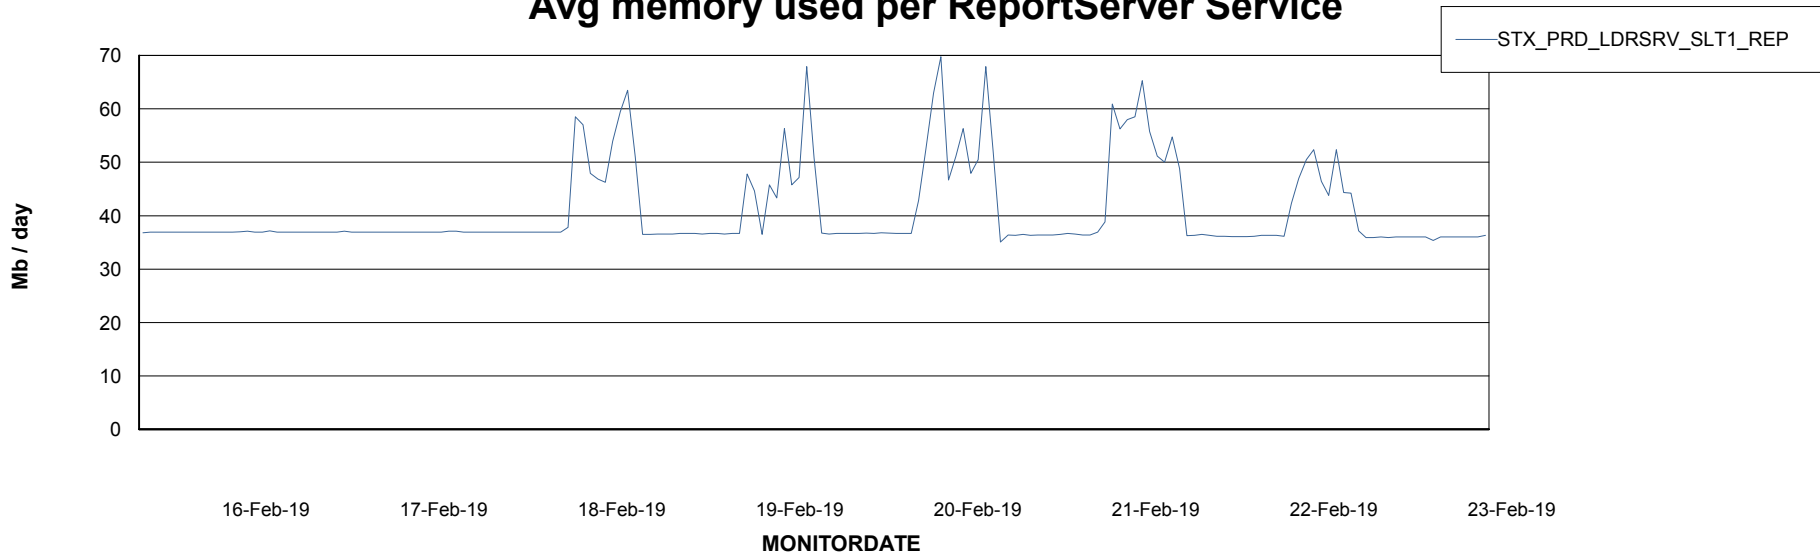

ABSSolute Application ReportServer Services

Avg memory used per ReportServer Service