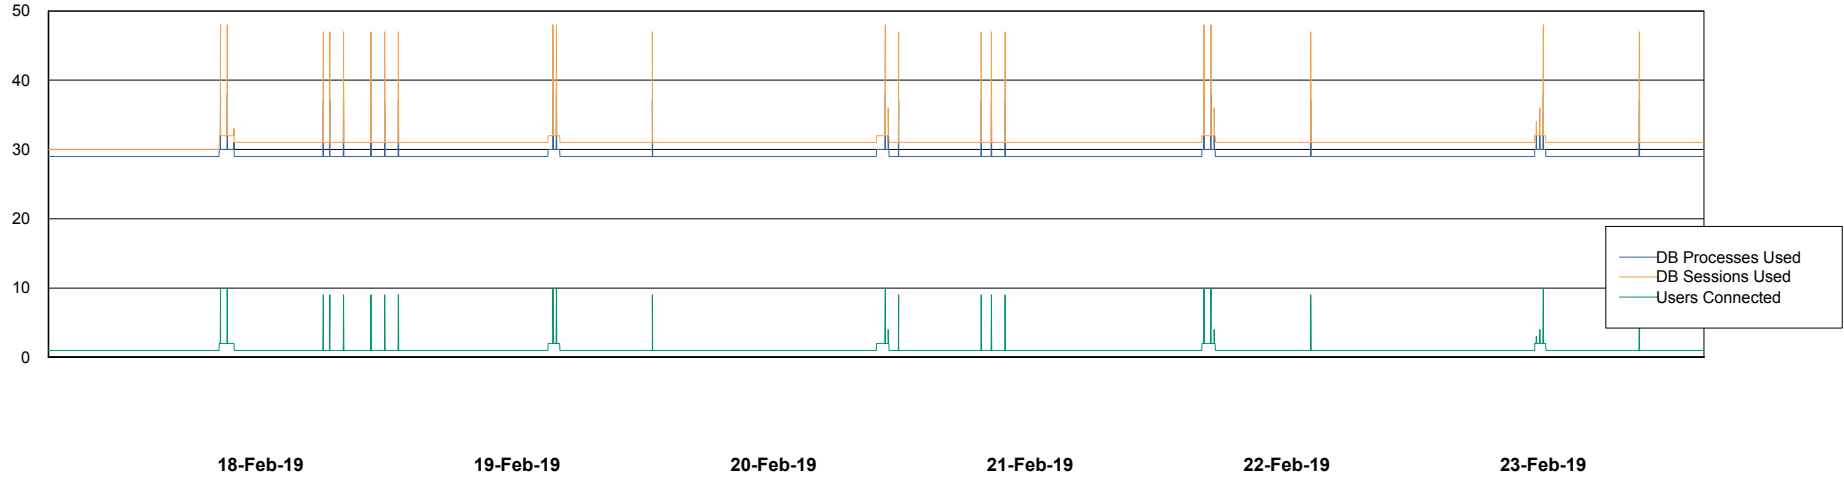

Database Performance STKDB_ABS1SB Standby Database

DB Processes Max 500
DB Sessions Max 774