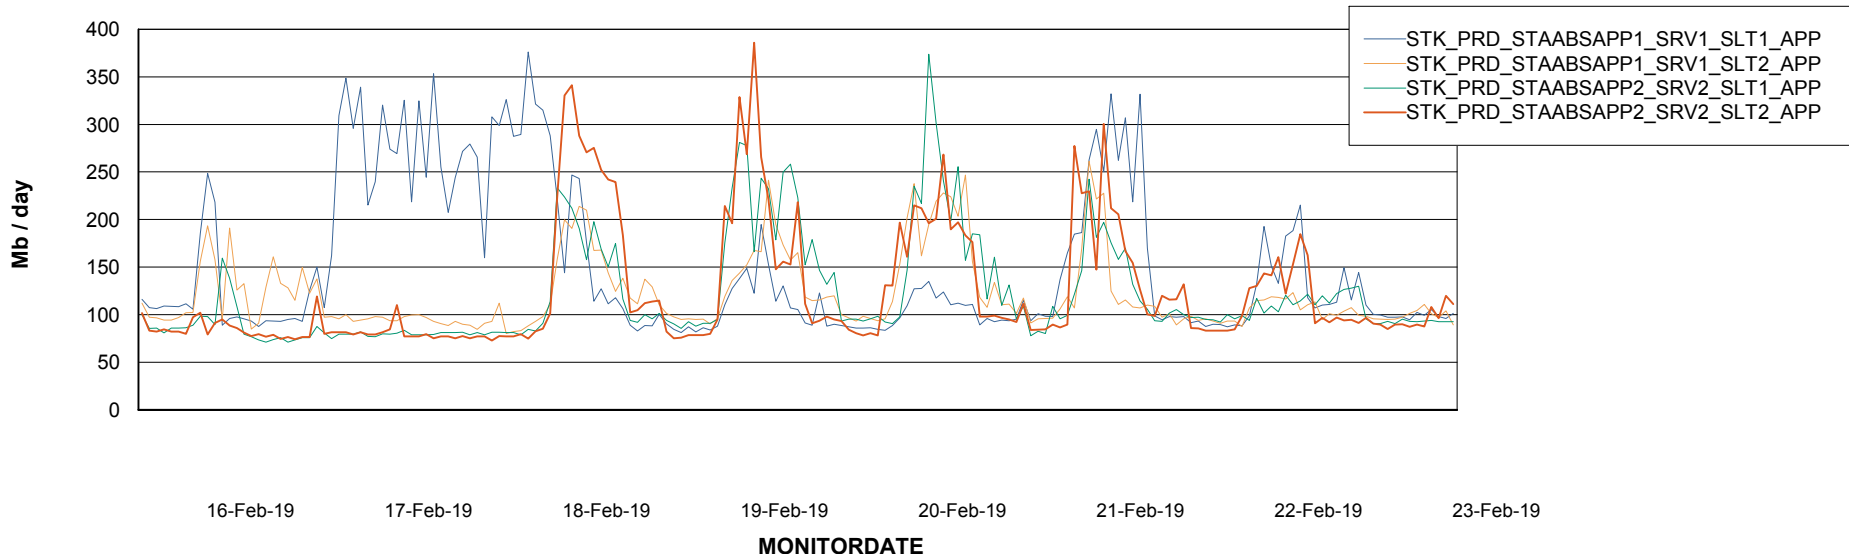

ABSSolute Application Server Services

Avg memory used per ABS Server Service