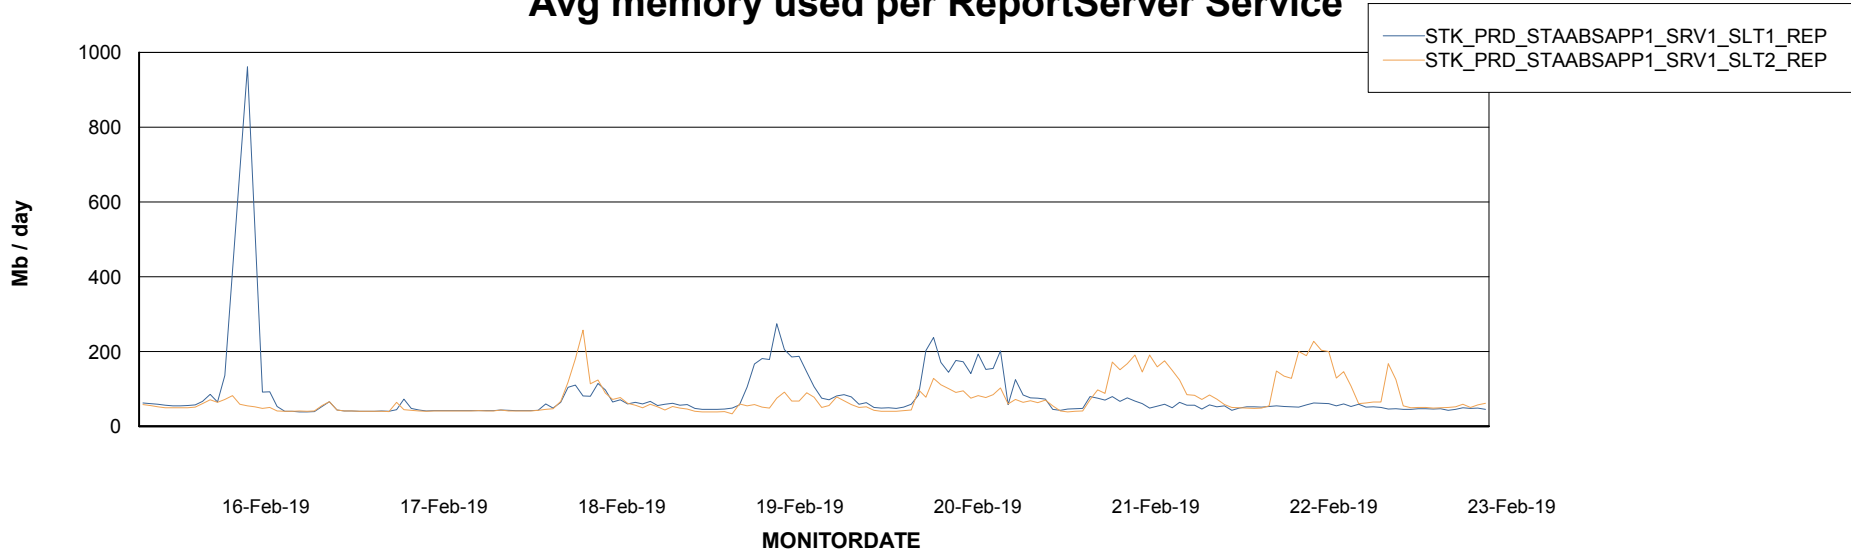

ABSSolute Application ReportServer Services

Avg memory used per ReportServer Service