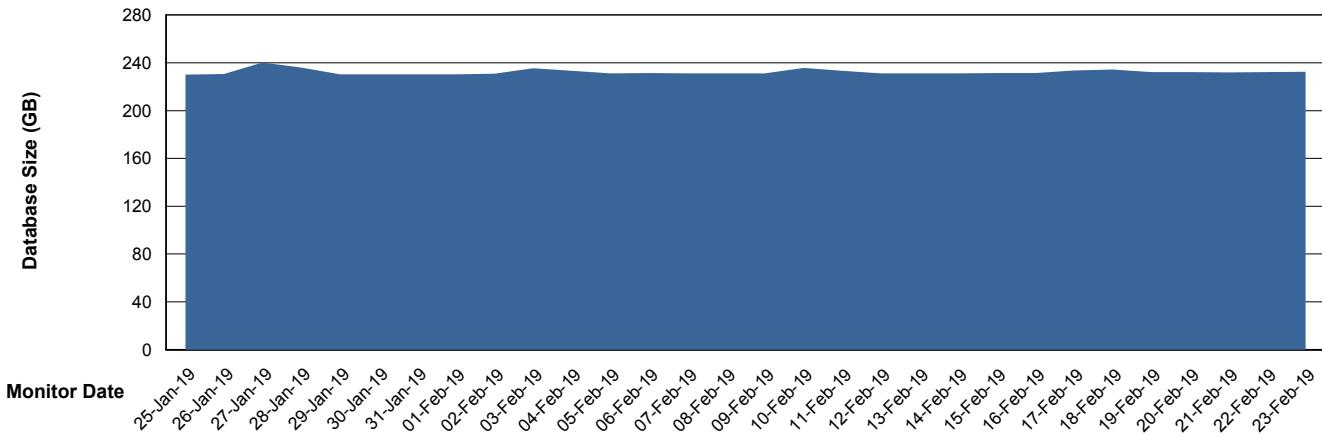

DATABASE SIZE STKDB_ABS1 Production Database

Database growth over last month

Database Tablespace STKDB_ABS1 Production Database

Date	Tablespace Name	Filesize (Gb)	Usedsize (Gb)	Percentage free
23-Feb-19	ABSDATA	179	107	40
	INDX	148	122	18
22-Feb-19	ABSDATA	179	107	40
	INDX	148	122	18
21-Feb-19	ABSDATA	179	107	40
	INDX	148	122	18
20-Feb-19	ABSDATA	179	107	40
	INDX	148	122	18
19-Feb-19	ABSDATA	179	107	40
	INDX	148	122	18
18-Feb-19	ABSDATA	179	107	40
	INDX	148	122	18
17-Feb-19	ABSDATA	179	107	40
	INDX	148	121	18