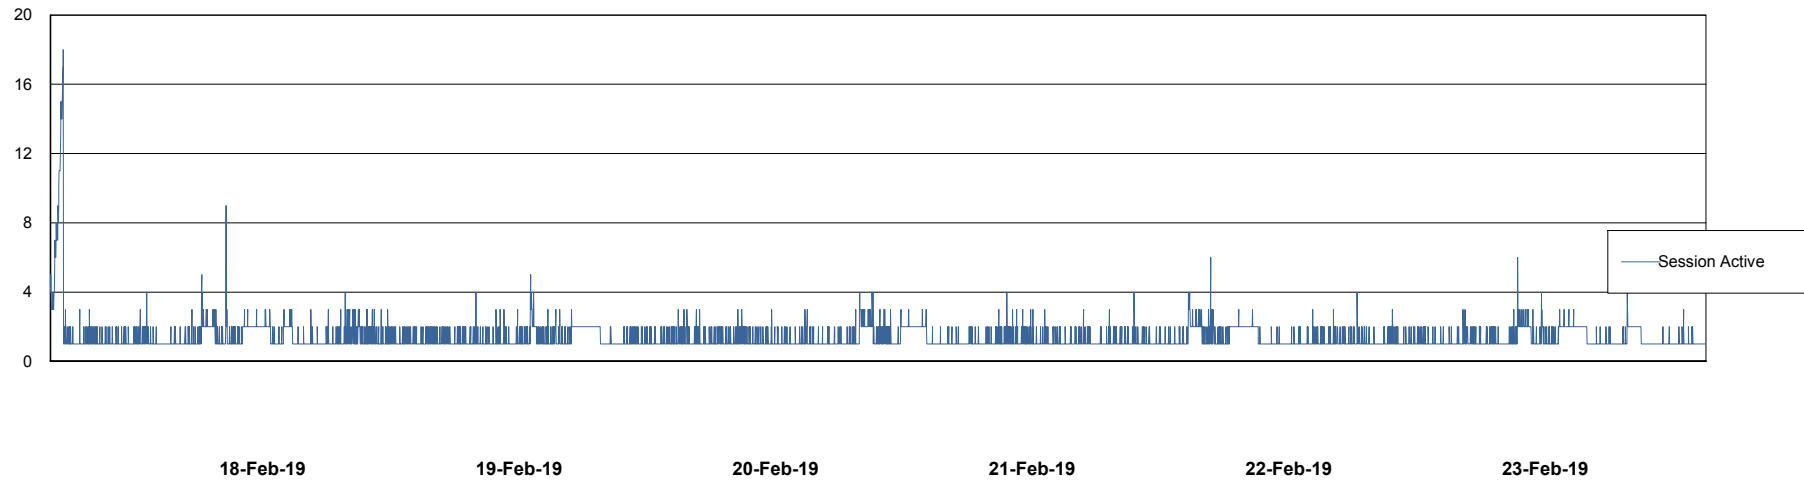

Database Performance STKDB_ABS1 Production Database

DB Processes Max 500
DB Sessions Max 776