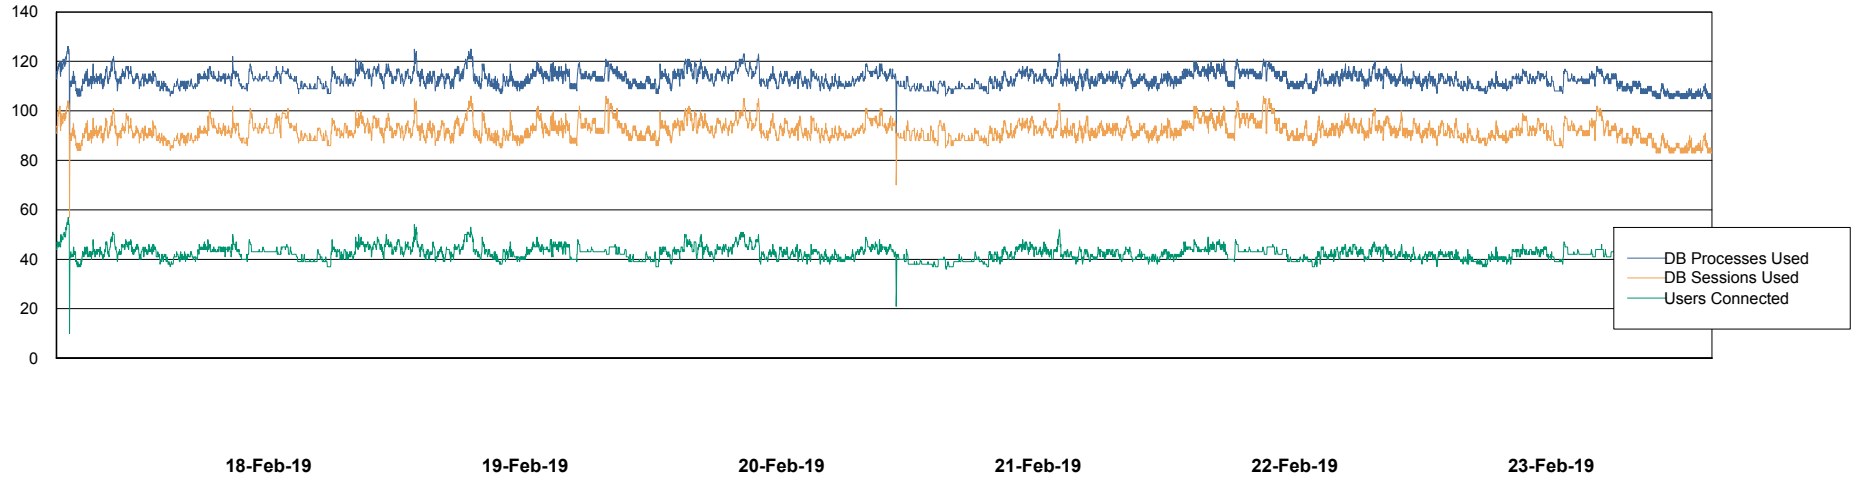

Database Performance STKDB_ABS1 Production Database

DB Processes Max 500
DB Sessions Max 776