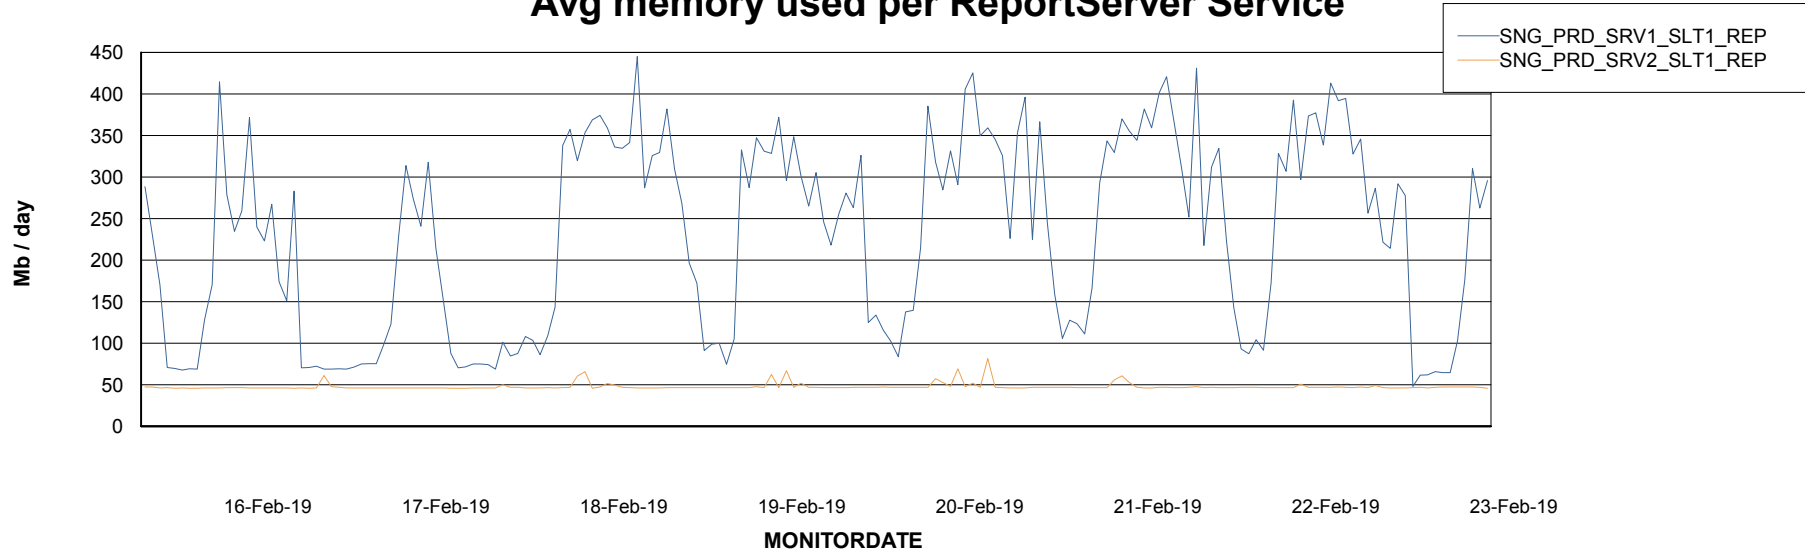

ABSSolute Application ReportServer Services

Avg memory used per ReportServer Service