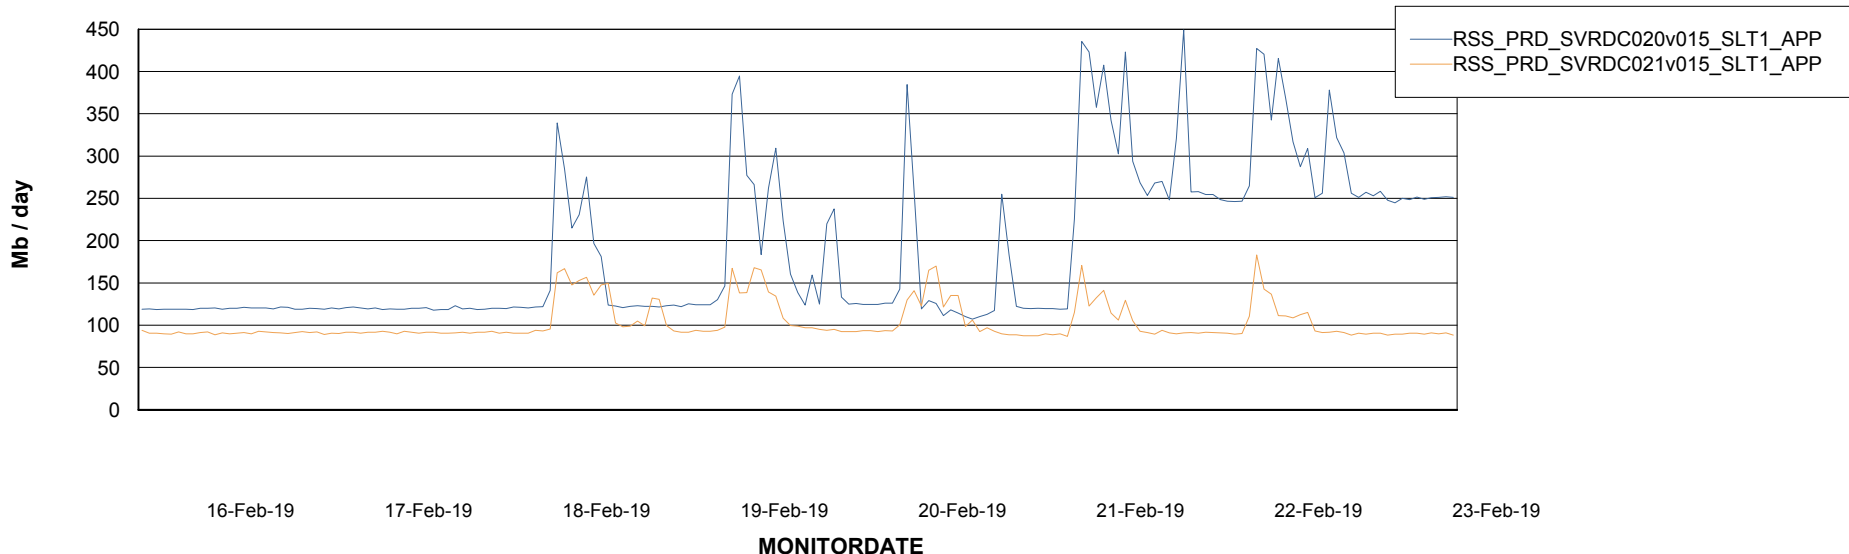

Weekly SLA Customer Report

Customer RSS Production
Database ID 52

Database Performance RSSDB_Production

Weekly SLA Customer Report

Customer RSS Production
Database ID 52

Database Performance RSSDB_Standby

Weekly SLA Customer Report

Customer RSS Production
 Database ID 52

DATABASE SIZE RSSDB_Production

Database growth over last month

Database Tablespace RSSDB_Production

Date	Tablespace Name	Filesize (Gb)	Usedsize (Gb)	Percentage free
23-Feb-19	ABSDATA	27,000	21,237	21
	INDX	33,000	28,017	15
22-Feb-19	ABSDATA	27,000	21,237	21
	INDX	33,000	28,017	15
21-Feb-19	ABSDATA	27,000	21,235	21
	INDX	33,000	27,934	15
20-Feb-19	ABSDATA	27,000	21,161	22
	INDX	33,000	27,803	16
19-Feb-19	ABSDATA	27,000	21,089	22
	INDX	33,000	27,764	16
18-Feb-19	ABSDATA	27,000	21,072	22
	INDX	33,000	27,688	16
17-Feb-19	ABSDATA	27,000	21,072	22
	INDX	33,000	27,648	16

Weekly SLA Customer Report

Customer RSS Production
Database ID 52

ABSSolute Application Server Services

Avg memory used per ABS Server Service

Avg users per day per ABS server

Weekly SLA Customer Report

Customer RSS Production
Database ID 52