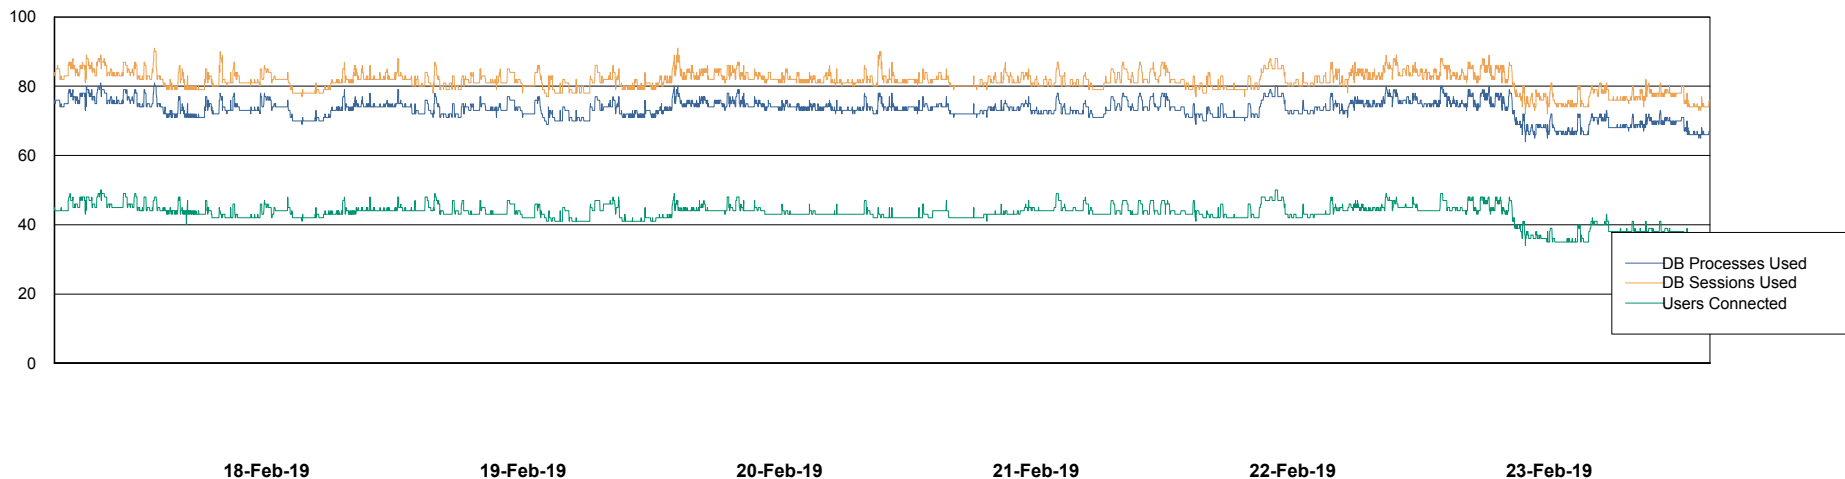

Weekly SLA Customer Report

Customer RSS Production
 Database ID 52

Harddisk Usage RSS_PRD_SVRDC191v016

	Free disk space on c: (%)	Total disk space on c: (Gb)	Free disk space on d: (%)	Total disk space on d: (Gb)
23-Feb-19	17	60	51	200
22-Feb-19	17	60	51	200
21-Feb-19	17	60	51	200
20-Feb-19	17	60	51	200
19-Feb-19	18	60	51	200
18-Feb-19	18	60	51	200
17-Feb-19	18	60	51	200

Weekly SLA Customer Report

Customer RSS Production
Database ID 52

Database Performance RSSDB_Production

Weekly SLA Customer Report

Customer RSS Production
Database ID 52

Database Performance RSSDB_Standby

Weekly SLA Customer Report