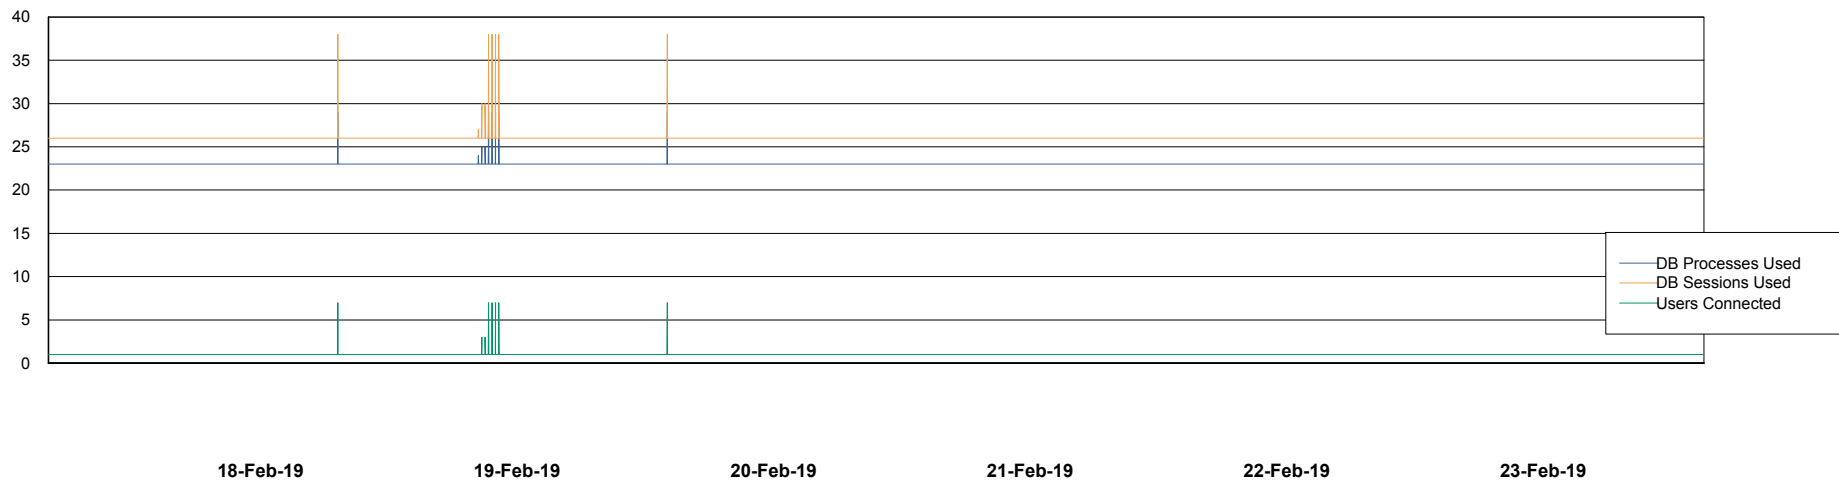

Weekly SLA Customer Report

Customer RSS Production
Database ID 52

Database Performance RSSDB_Production

Weekly SLA Customer Report

Customer RSS Production
Database ID 52

Database Performance RSSDB_Standby

Weekly SLA Customer Report