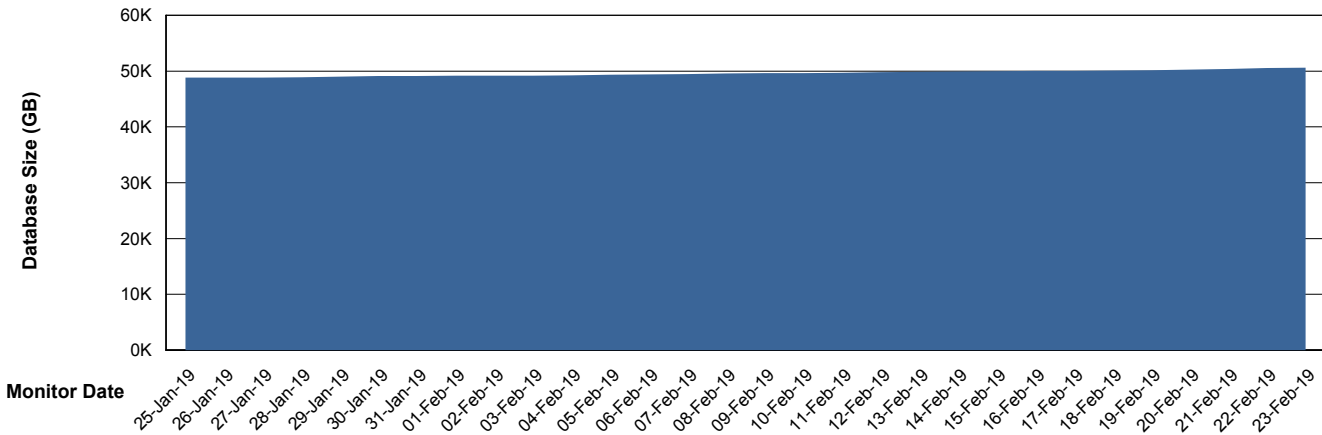

DATABASE SIZE RSSDB_Production

Database growth over last month

Database Tablespace RSSDB_Production

Date	Tablespace Name	Filesize (Gb)	Usedsize (Gb)	Percentage free
23-Feb-19	ABSDATA	27,000	21,237	21
	INDX	33,000	28,017	15
22-Feb-19	ABSDATA	27,000	21,237	21
	INDX	33,000	28,017	15
21-Feb-19	ABSDATA	27,000	21,235	21
	INDX	33,000	27,934	15
20-Feb-19	ABSDATA	27,000	21,161	22
	INDX	33,000	27,803	16
19-Feb-19	ABSDATA	27,000	21,089	22
	INDX	33,000	27,764	16
18-Feb-19	ABSDATA	27,000	21,072	22
	INDX	33,000	27,688	16
17-Feb-19	ABSDATA	27,000	21,072	22
	INDX	33,000	27,648	16