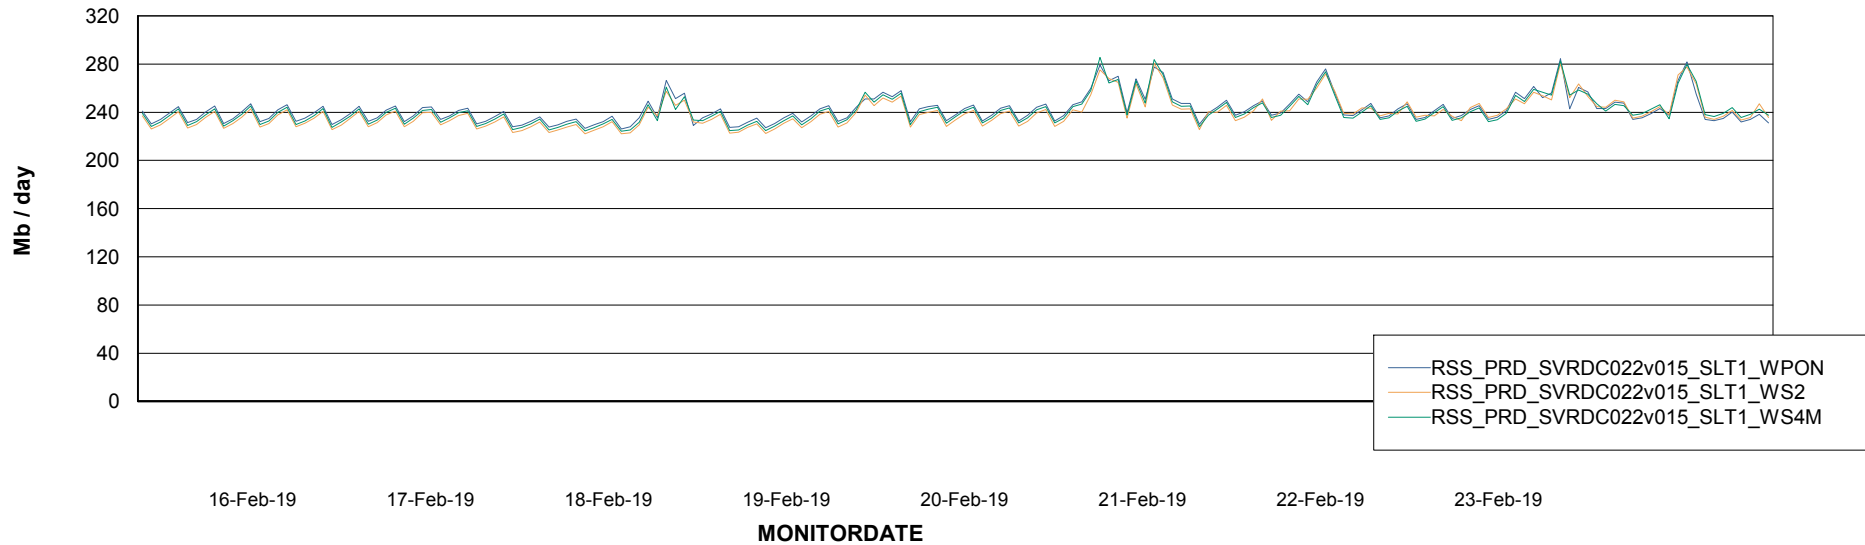

ABSSolute Application ReportServer Services

Avg memory used per ReportServer Service

Weekly SLA Customer Report

Customer RSS Production
Database ID 52

ABSSolute Web Component Services

Avg memory used per ABS Web component