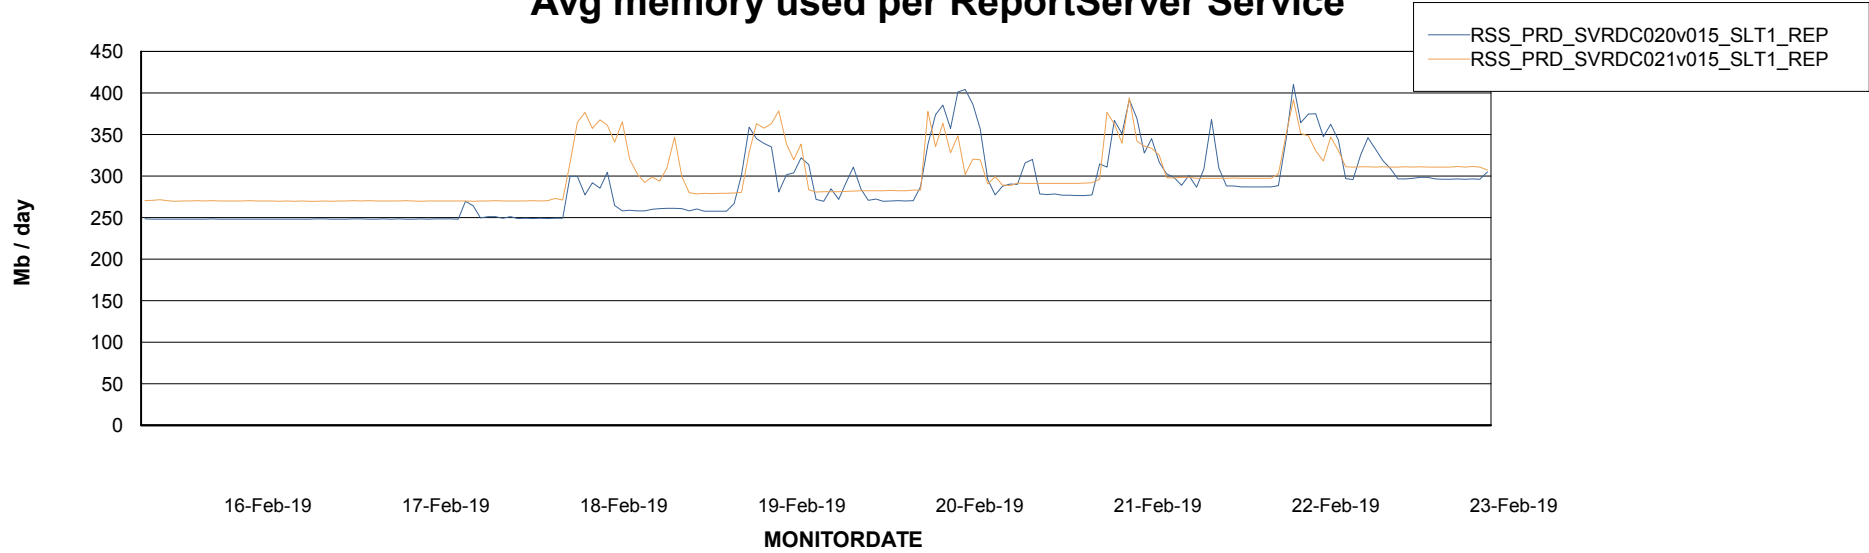

ABSSolute Application ReportServer Services

Avg memory used per ReportServer Service