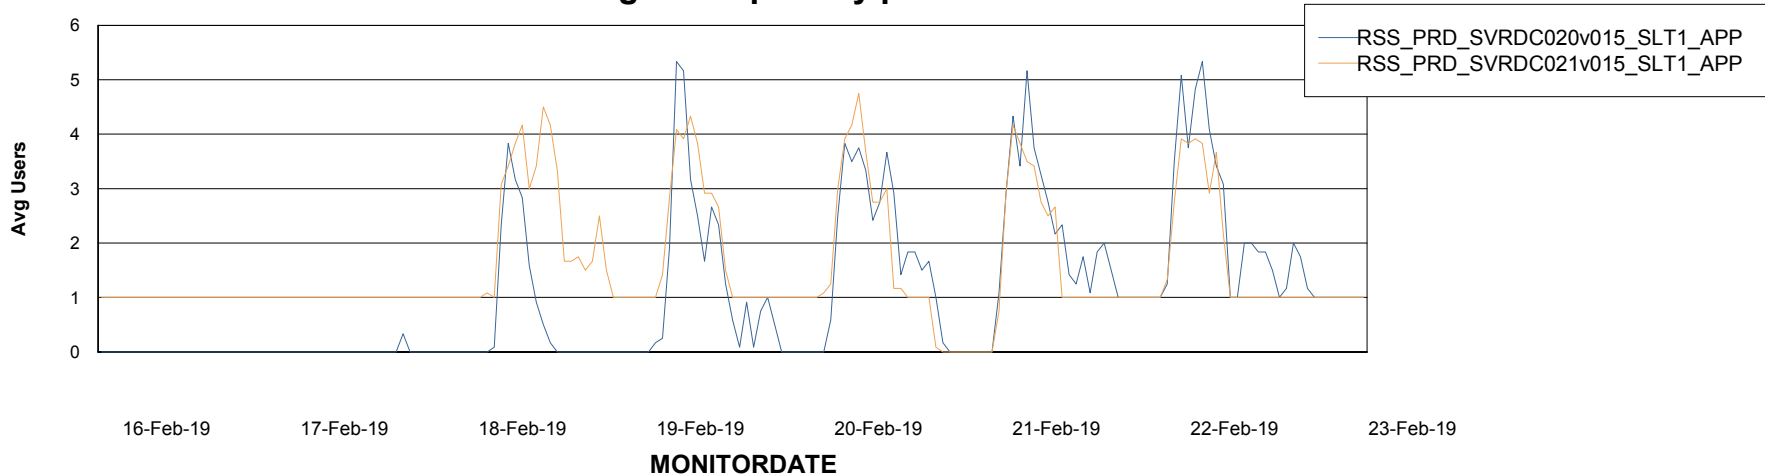

Weekly SLA Customer Report

Customer RSS Production
Database ID 52

ABSSolute Application Server Services

Avg memory used per ABS Server Service

Avg users per day per ABS server

Weekly SLA Customer Report

Customer RSS Production
Database ID 52