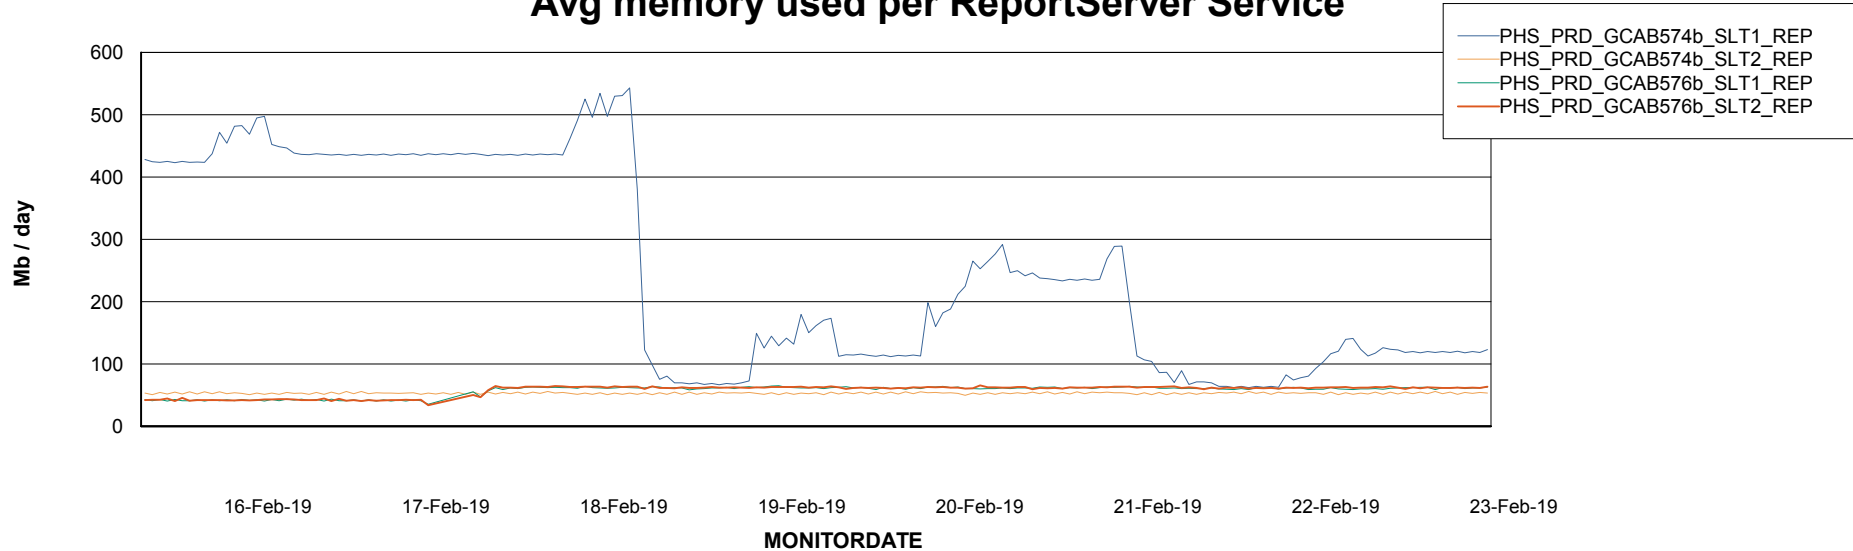

Avg memory used per ABS Server Service

Avg users per day per ABS server

Weekly SLA Customer Report

Customer PHS_Production
Database ID 47

ABSSolute Application ReportServer Services

Avg memory used per ReportServer Service