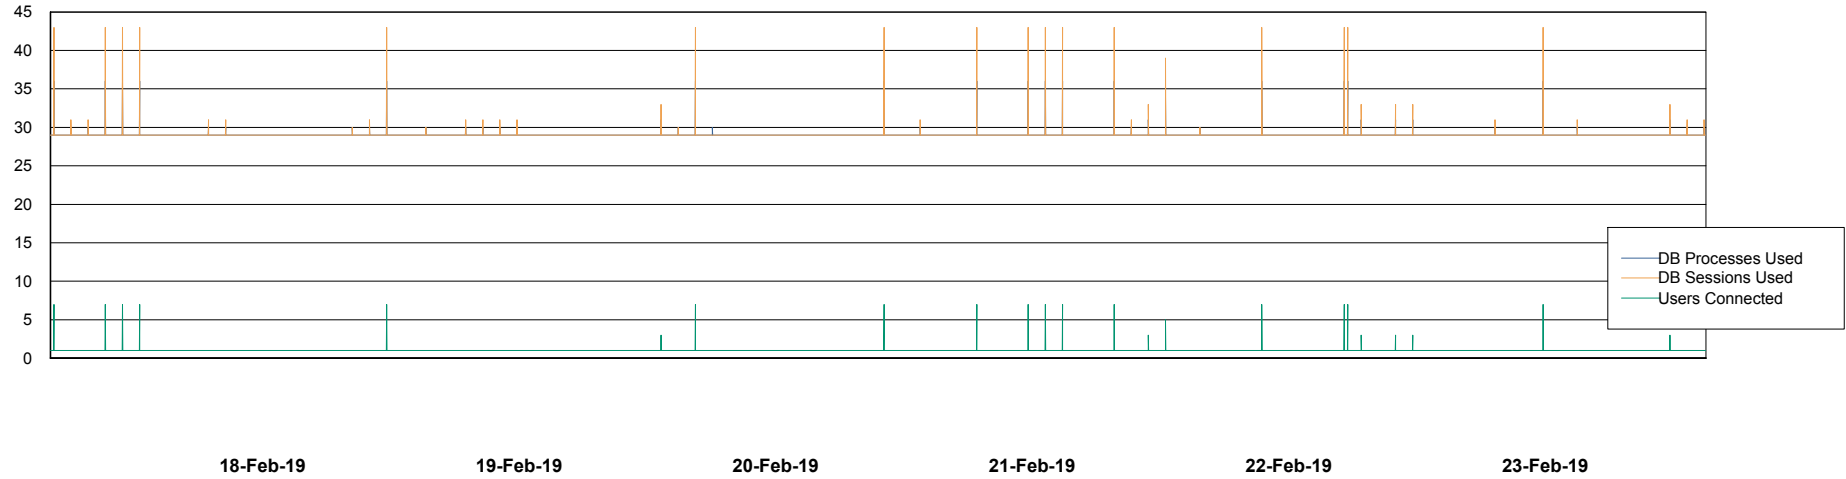

Database Performance PHSDB_Standby

DB Processes Max 500
DB Sessions Max 772