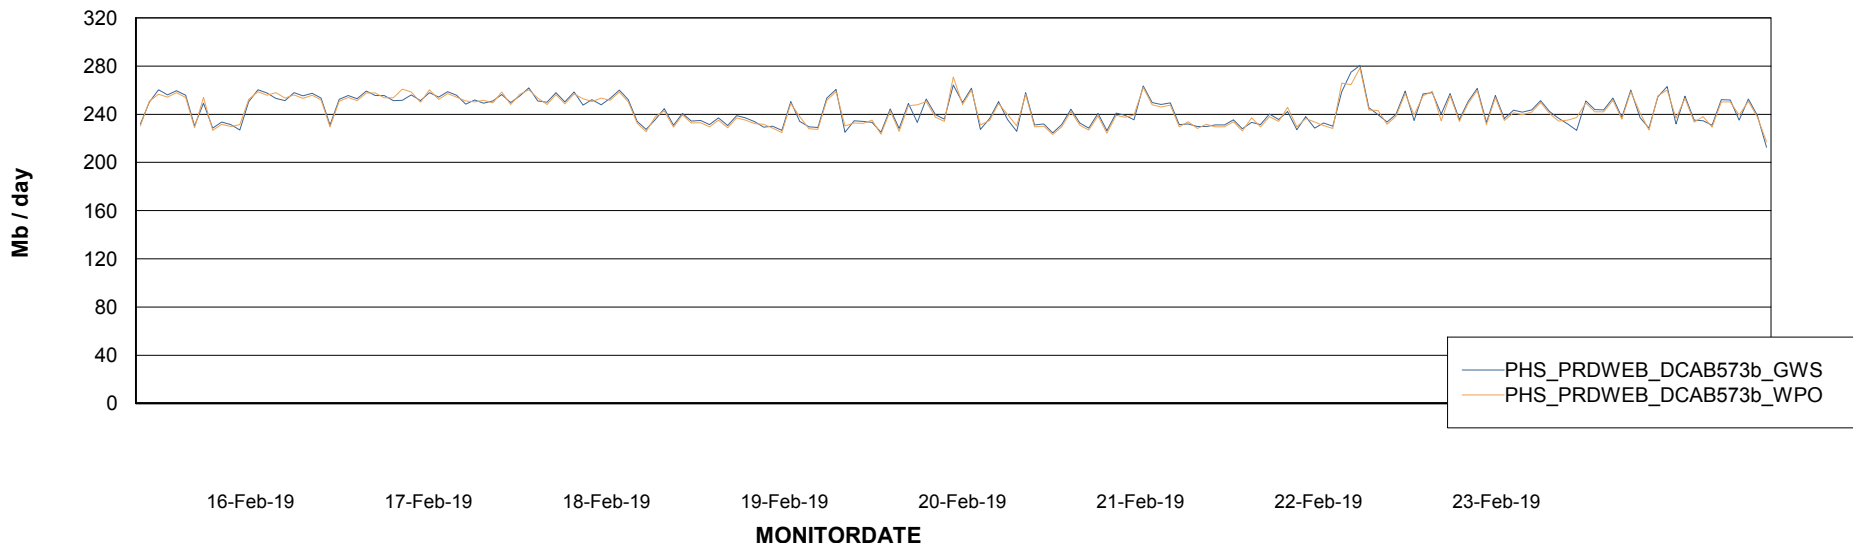

ABSSolute Web Component Services

Avg memory used per ABS Web component