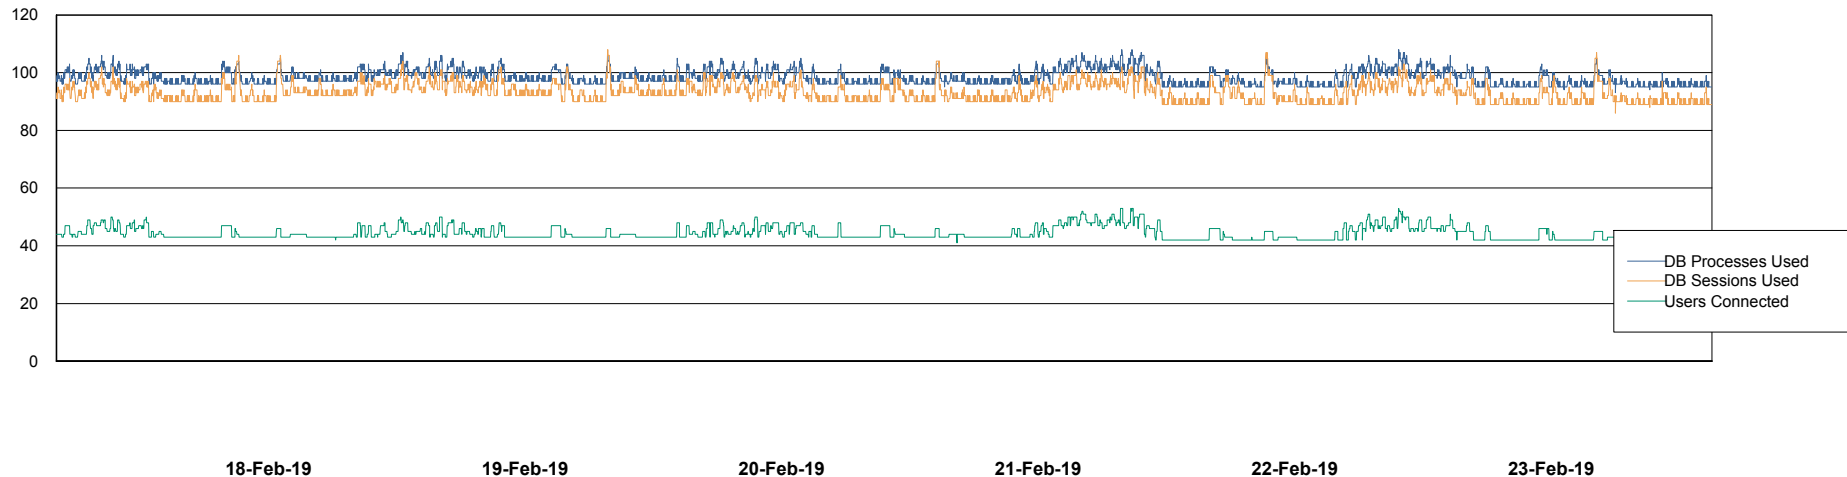

Database Performance PHSDB_Production

DB Processes Max 500
DB Sessions Max 772