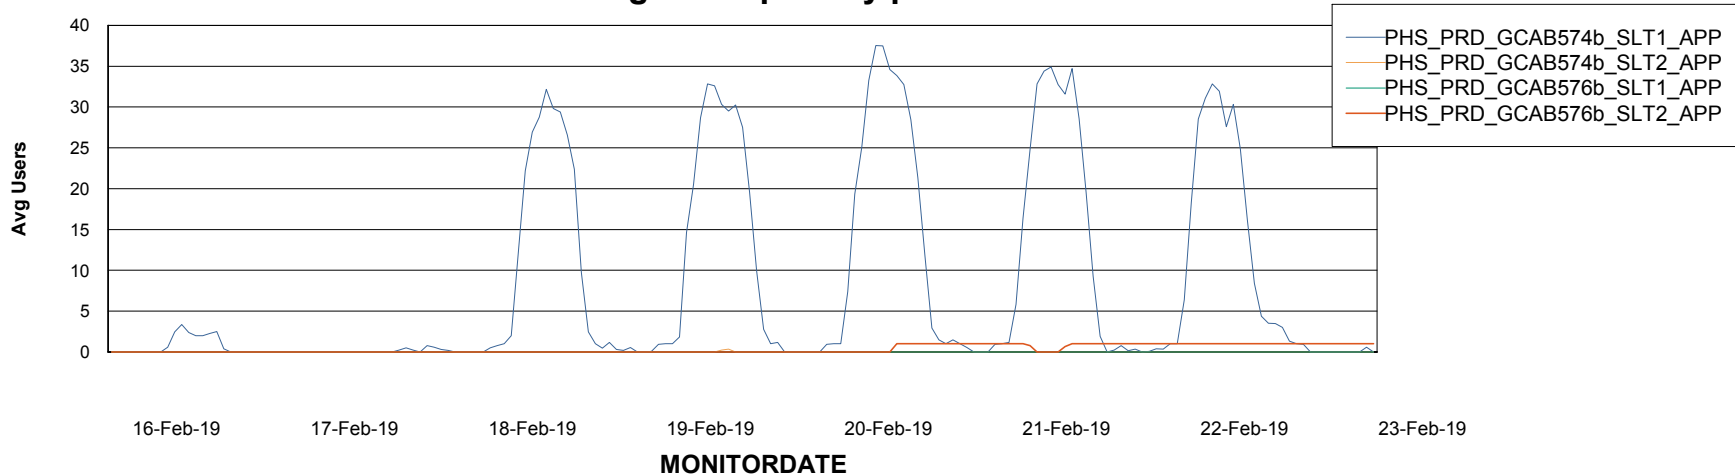

Avg users per day per ABS server