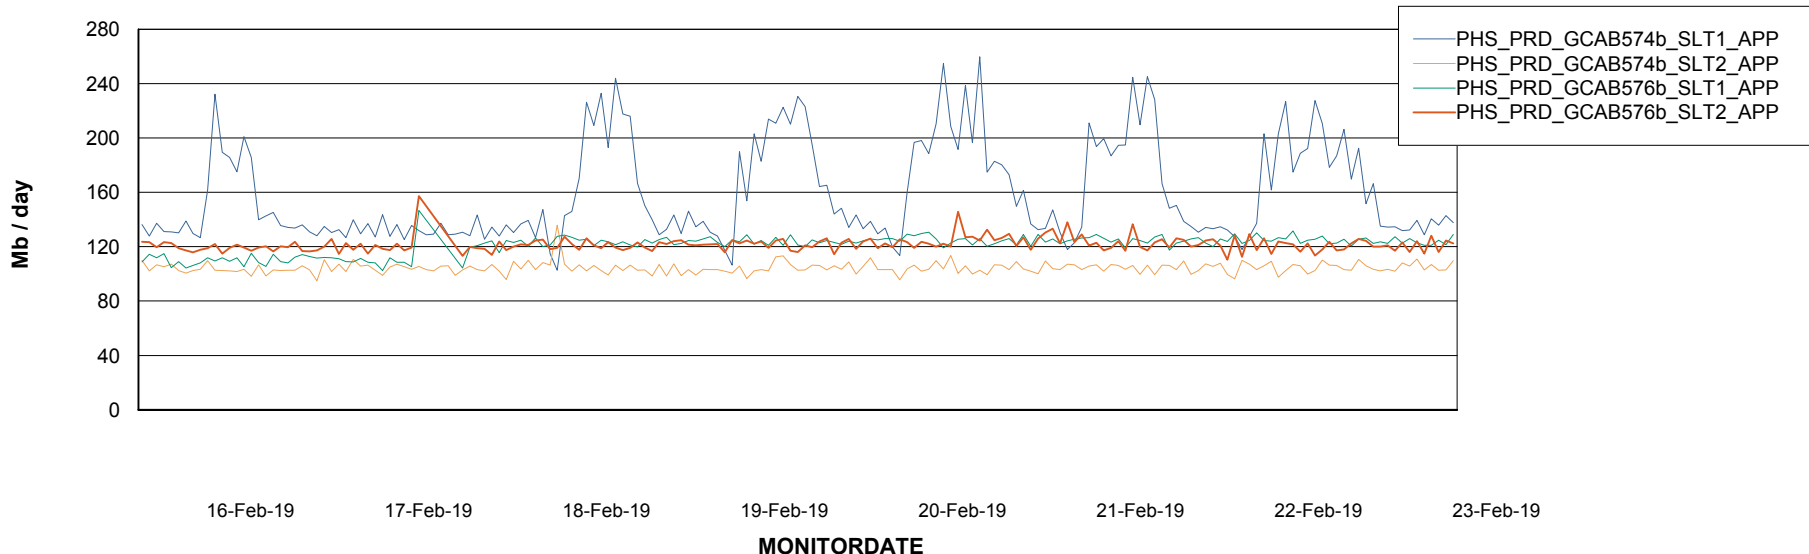

ABSSolute Application Server Services

Avg memory used per ABS Server Service