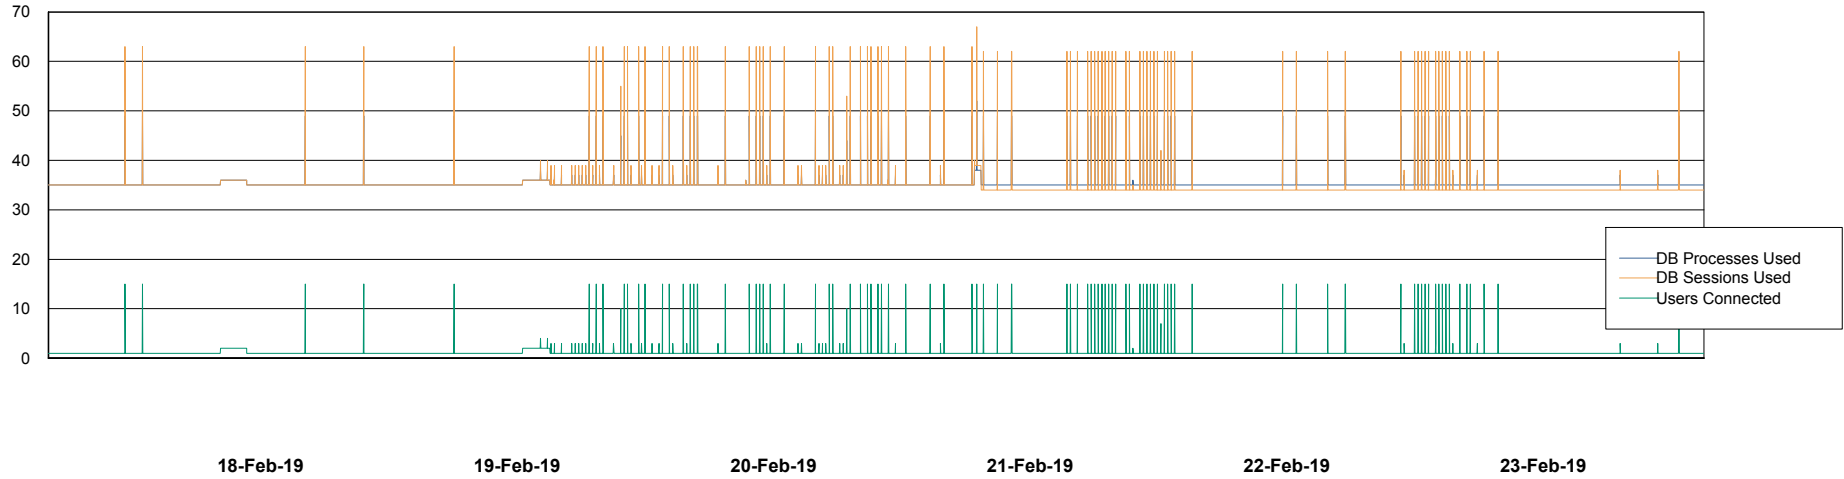

Database Performance PCODB_Standby

DB Processes Max 350
DB Sessions Max 552