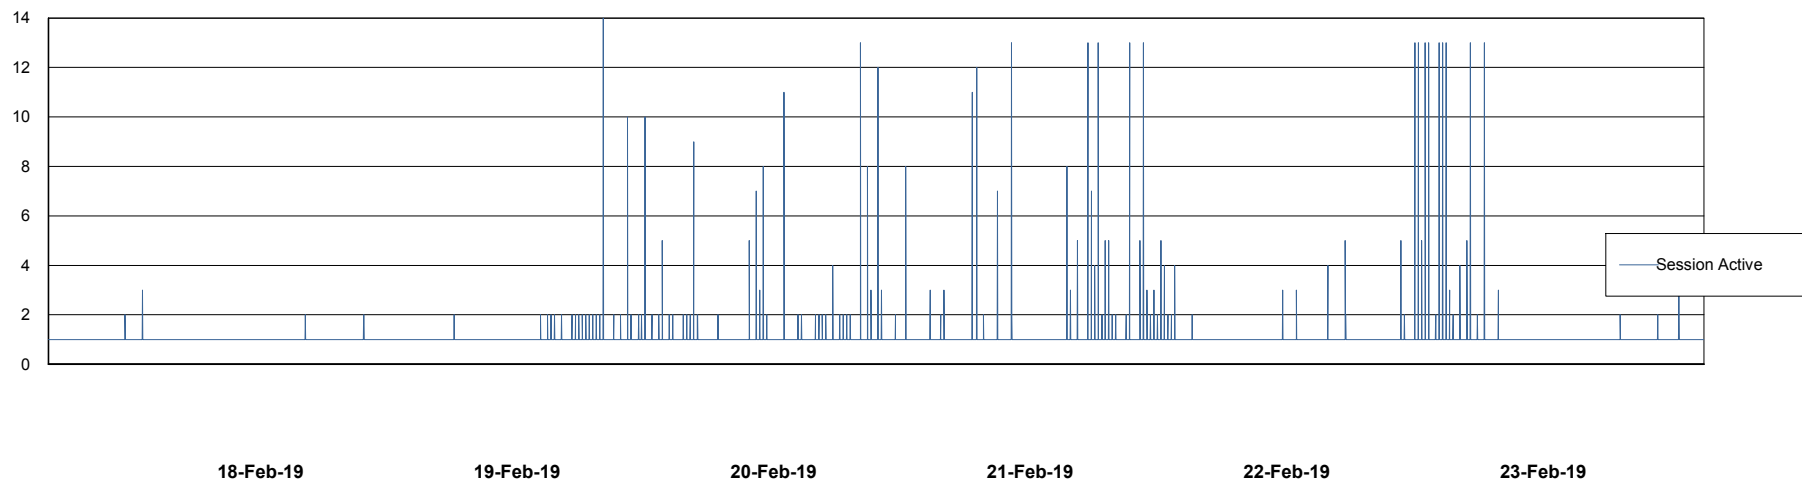

Database Performance PCODB_Standby

DB Processes Max 350
DB Sessions Max 552