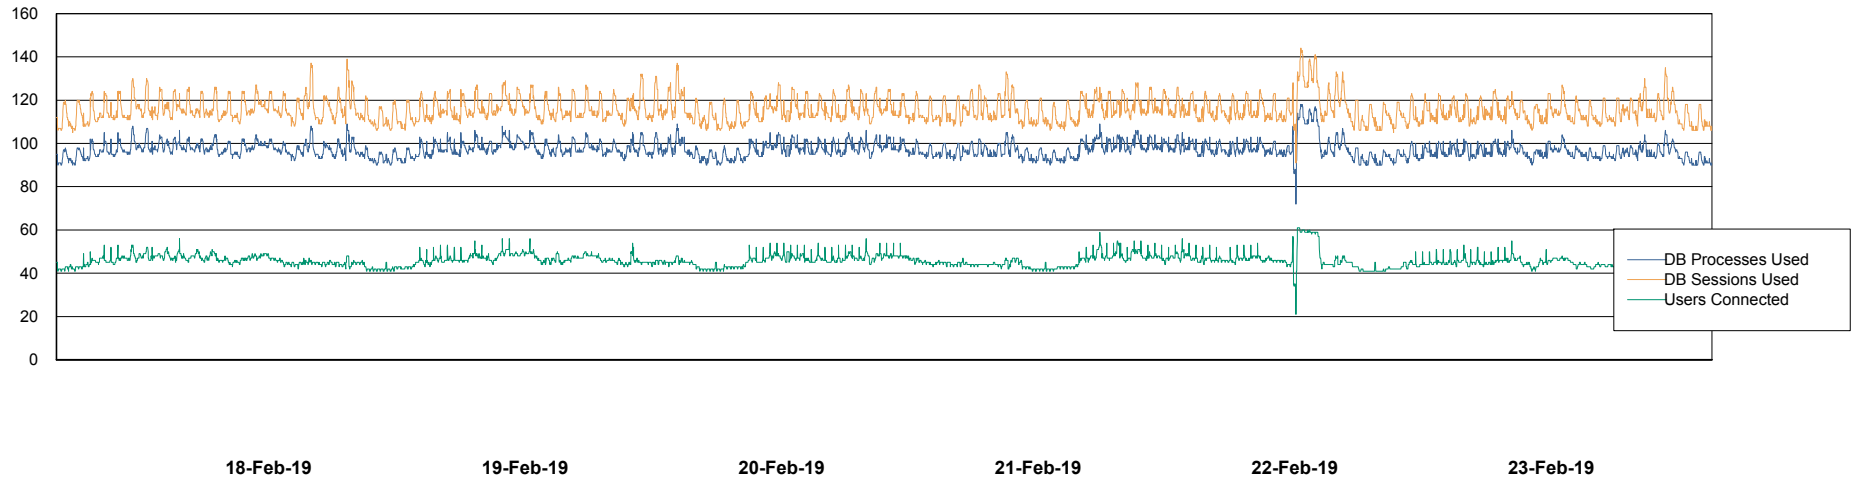

Database Performance PCODB_Production

DB Processes Max 350
DB Sessions Max 560