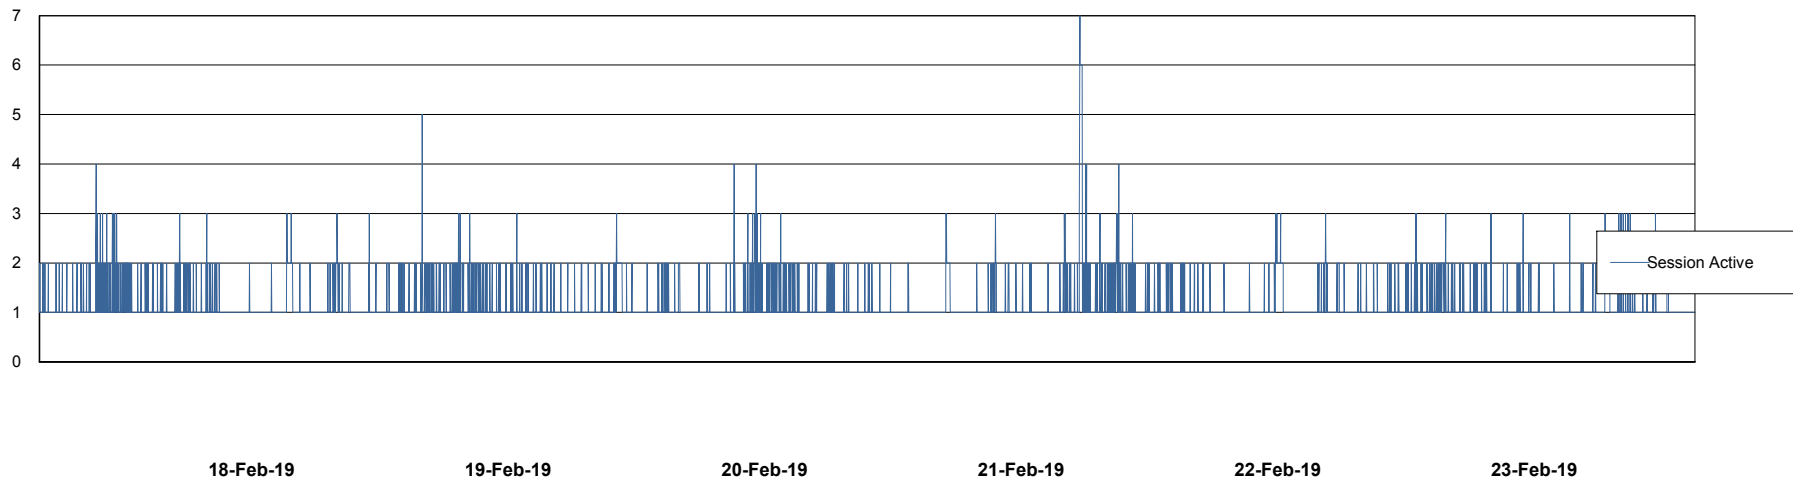

Database Performance PCODB_Production

DB Processes Max 350
DB Sessions Max 560