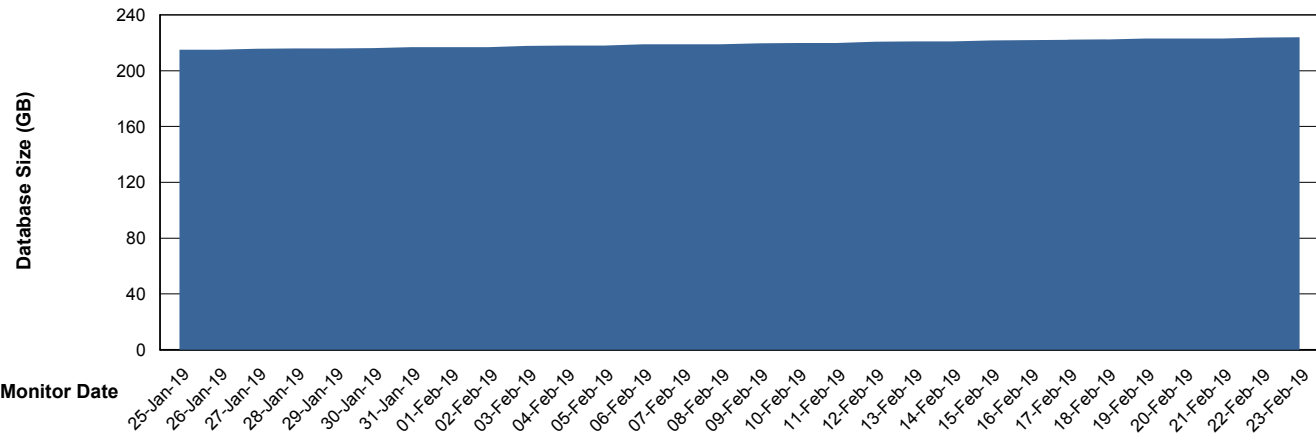

DATABASE SIZE PCODB_Production

Database growth over last month

Database Tablespace PCODB_Production

Date	Tablespace Name	Filesize (Gb)	Usedsize (Gb)	Percentage free
23-Feb-19	ABSDATA	150	83	45
	INDX	200	115	43
22-Feb-19	ABSDATA	150	83	45
	INDX	200	115	43
21-Feb-19	ABSDATA	150	83	45
	INDX	200	115	43
20-Feb-19	ABSDATA	150	83	45
	INDX	200	115	43
19-Feb-19	ABSDATA	150	83	45
	INDX	200	115	43
18-Feb-19	ABSDATA	150	83	45
	INDX	200	115	43
17-Feb-19	ABSDATA	150	83	45
	INDX	200	115	43