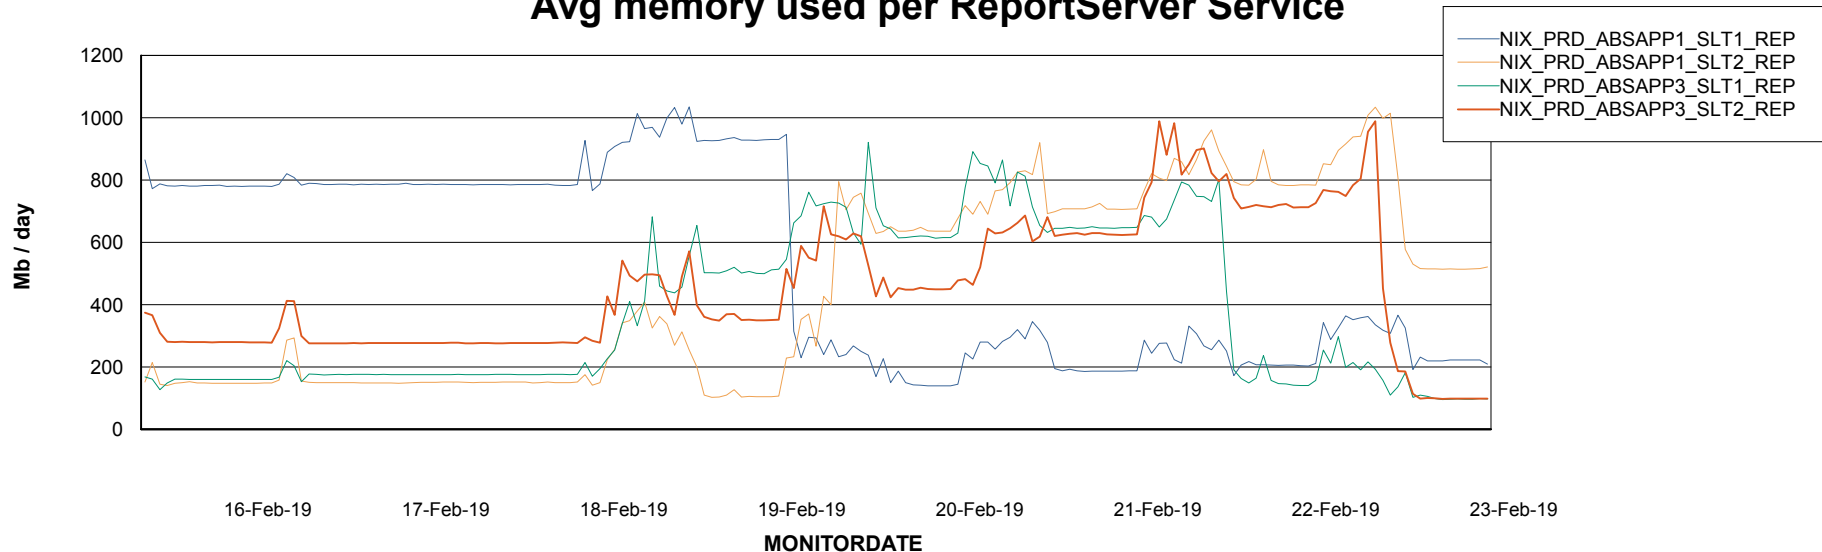

Avg users per day per ABS server

Weekly SLA Customer Report

Customer NIX_Production
Database ID 51

ABSSolute Application ReportServer Services

Avg memory used per ReportServer Service

Weekly SLA Customer Report