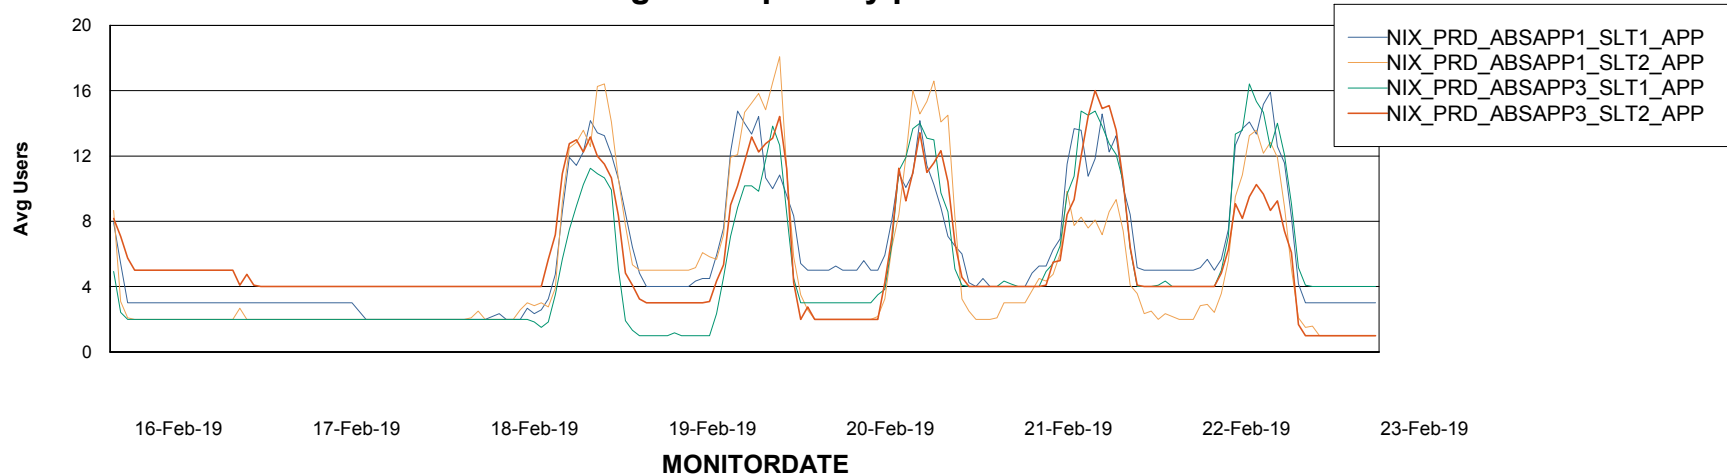

Weekly SLA Customer Report

Customer NIX_Production
 Database ID 51

Database Tablespace NIXDB_Production

Date	Tablespace Name	Filesize (Gb)	Usedsize (Gb)	Percentage free
23-Feb-19	ABSDATA	80	68	15
	INDX	130	112	14
22-Feb-19	ABSDATA	80	68	15
	INDX	130	111	15
21-Feb-19	ABSDATA	80	68	15
	INDX	130	111	15
20-Feb-19	ABSDATA	80	68	15
	INDX	130	111	15
19-Feb-19	ABSDATA	80	68	15
	INDX	130	111	15
18-Feb-19	ABSDATA	80	68	15
	INDX	130	111	15
17-Feb-19	ABSDATA	80	68	15
	INDX	130	111	15

Standby Database Health NIX_Production

Recovery lag for last 7 days

Weekly SLA Customer Report

Customer NIX_Production
Database ID 51

ABSSolute Application Server Services

Avg memory used per ABS Server Service

Avg users per day per ABS server

Weekly SLA Customer Report

Customer NIX_Production
Database ID 51

ABSSolute Application ReportServer Services

Avg memory used per ReportServer Service

Weekly SLA Customer Report