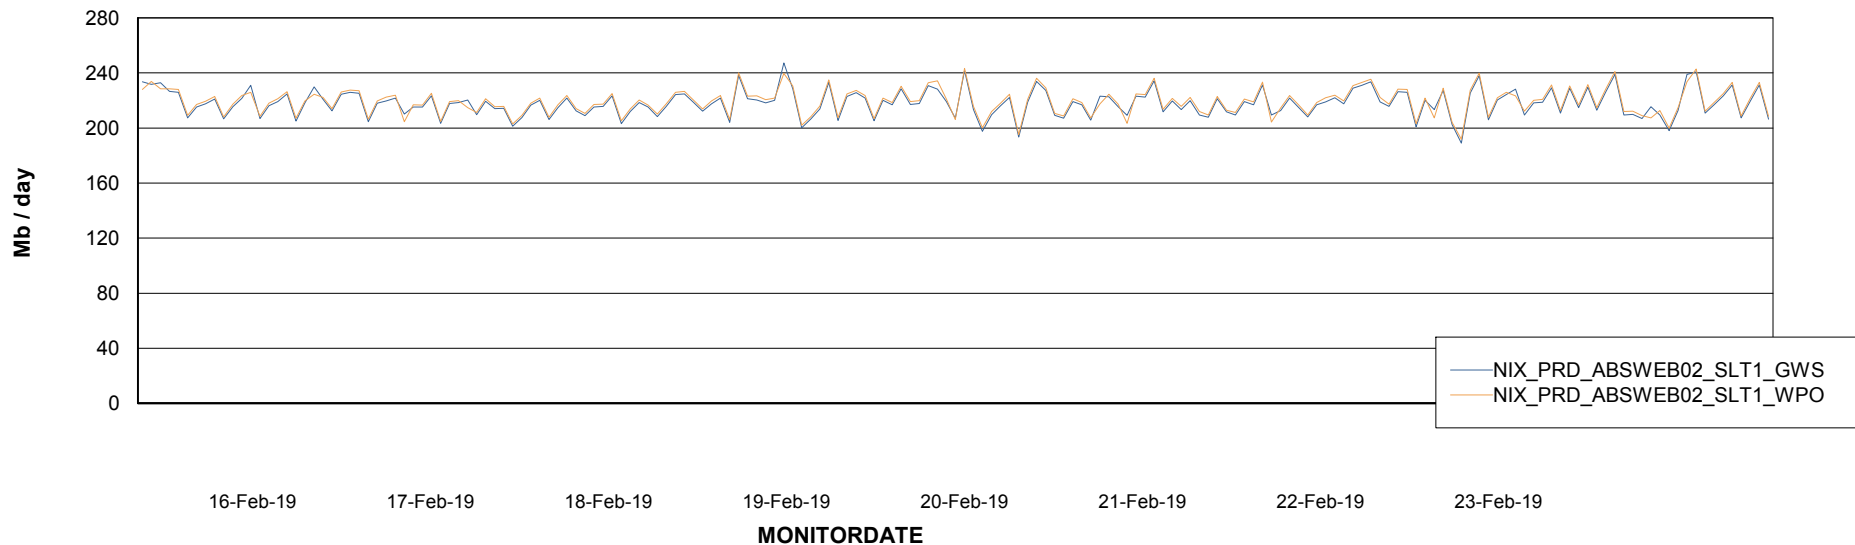

ABSolute Web Component Services

Avg memory used per ABS Web component