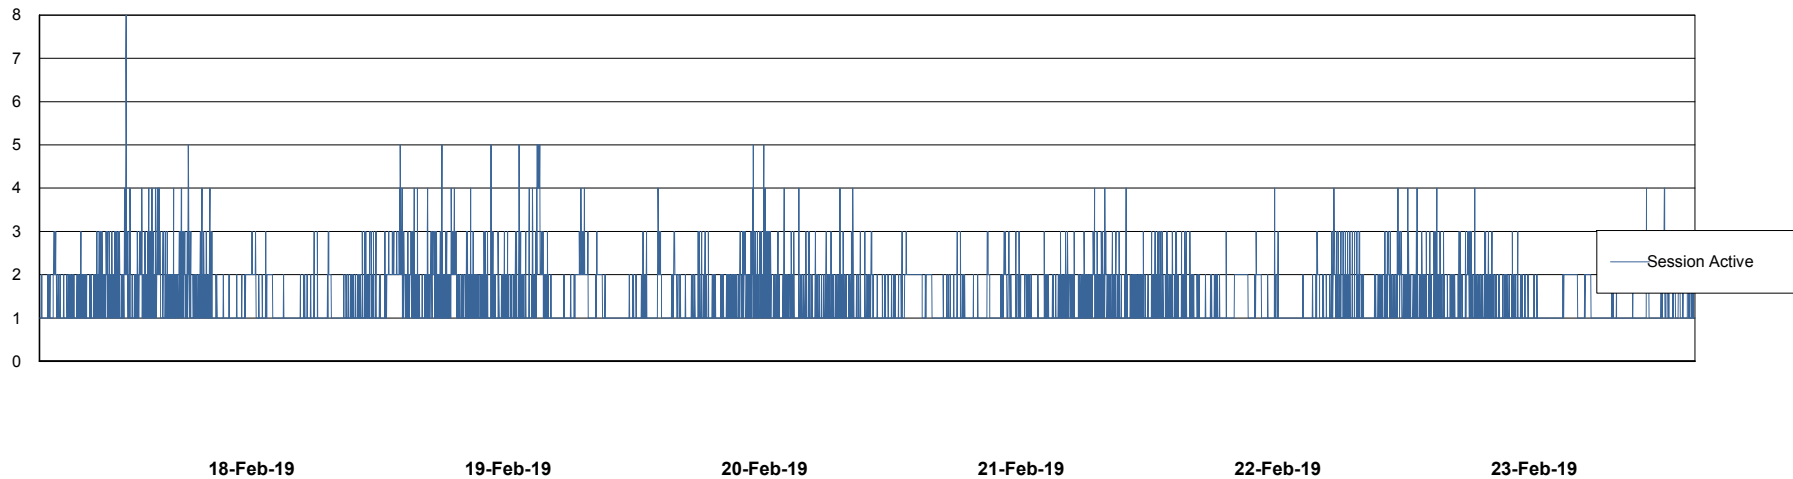

Weekly SLA Customer Report

Customer NIX_Production
Database ID 51

Database Performance NIXDB_BI

Weekly SLA Customer Report

Customer NIX_Production
Database ID 51

Database Performance NIXDB_Production

Weekly SLA Customer Report