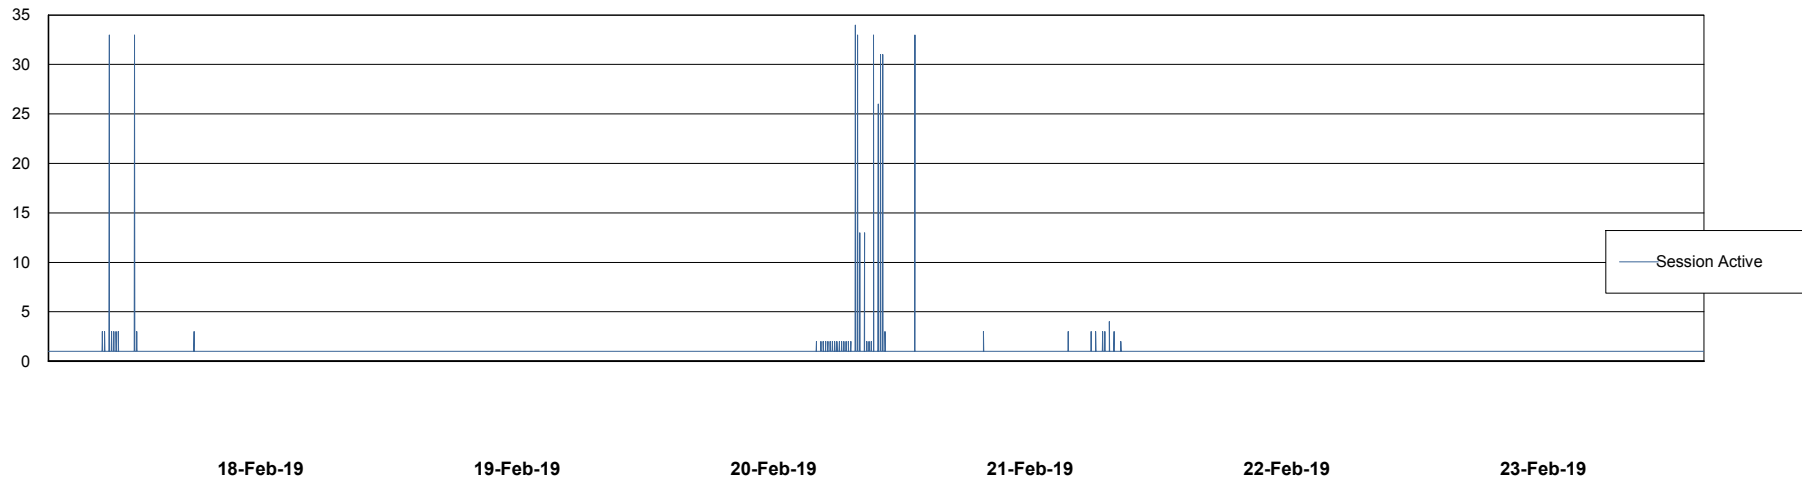

Database Performance NIXDB_Standby