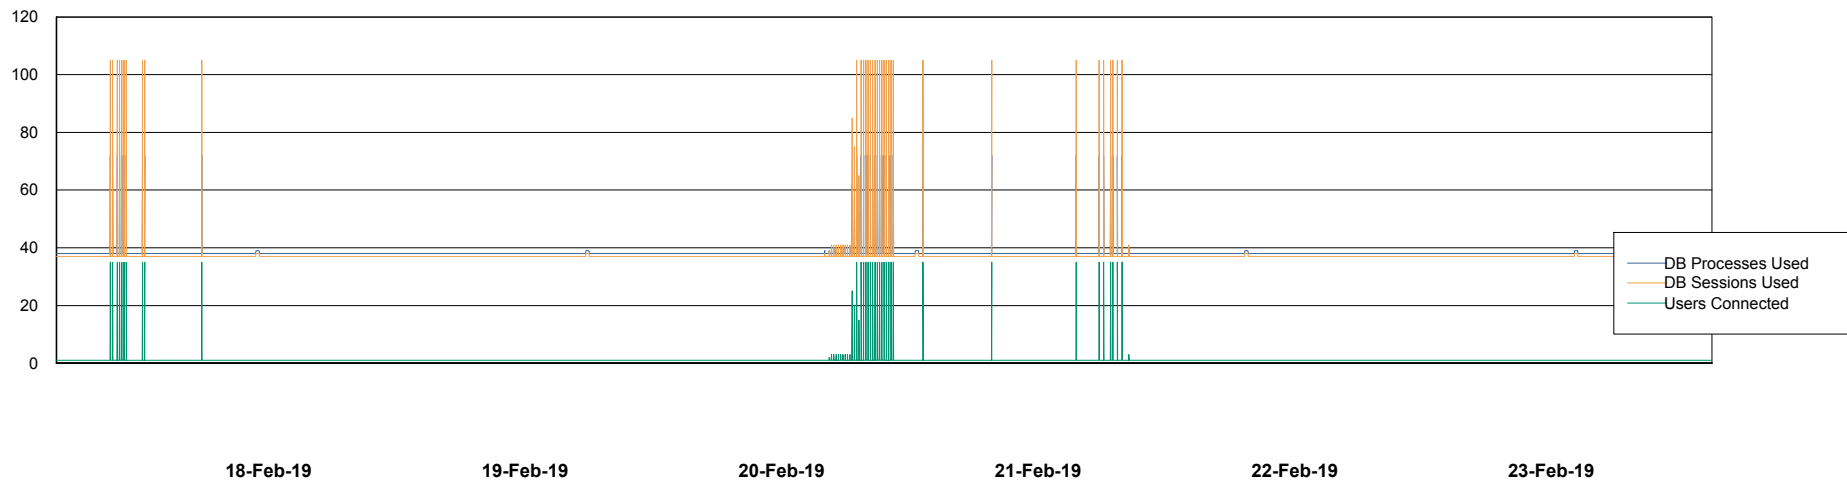

Weekly SLA Customer Report

Customer NIX_Production
Database ID 51

Database Performance NIXDB_BI

Weekly SLA Customer Report

Customer NIX_Production
Database ID 51

Database Performance NIXDB_Production

Weekly SLA Customer Report

Customer NIX_Production
Database ID 51

Database Performance NIXDB_Standby

Weekly SLA Customer Report

Customer NIX_Production
Database ID 51

DATABASE SIZE NIXDB_BI

Database growth over last month

DATABASE SIZE NIXDB_Production