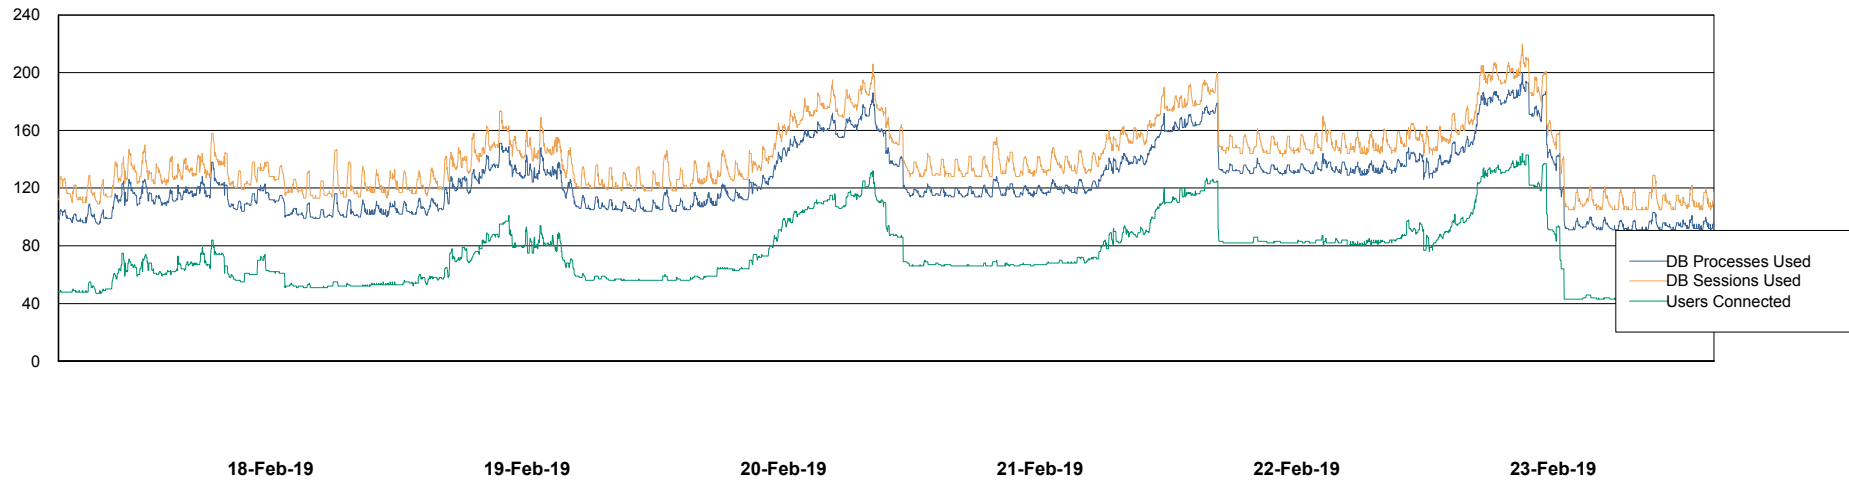

Weekly SLA Customer Report

Customer NIX_Production
Database ID 51

Database Performance NIXDB_BI

Weekly SLA Customer Report

Customer NIX_Production
Database ID 51

Database Performance NIXDB_Production

Weekly SLA Customer Report

Customer NIX_Production
Database ID 51

Database Performance NIXDB_Standby

Weekly SLA Customer Report

Customer NIX_Production
Database ID 51

DATABASE SIZE NIXDB_BI

Database growth over last month

DATABASE SIZE NIXDB_Production