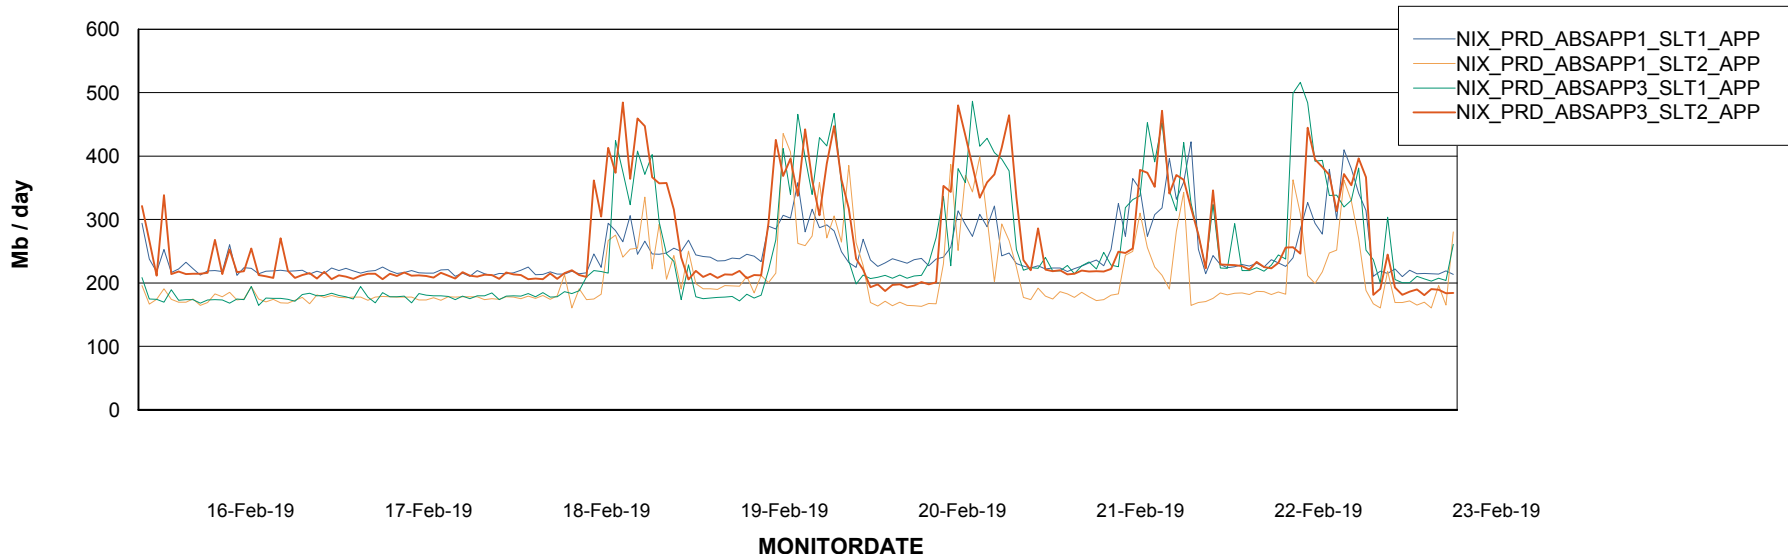

Standby Database Health NIX_Production

Recovery lag for last 7 days

Weekly SLA Customer Report

Customer NIX_Production
Database ID 51

ABSSolute Application Server Services

Avg memory used per ABS Server Service