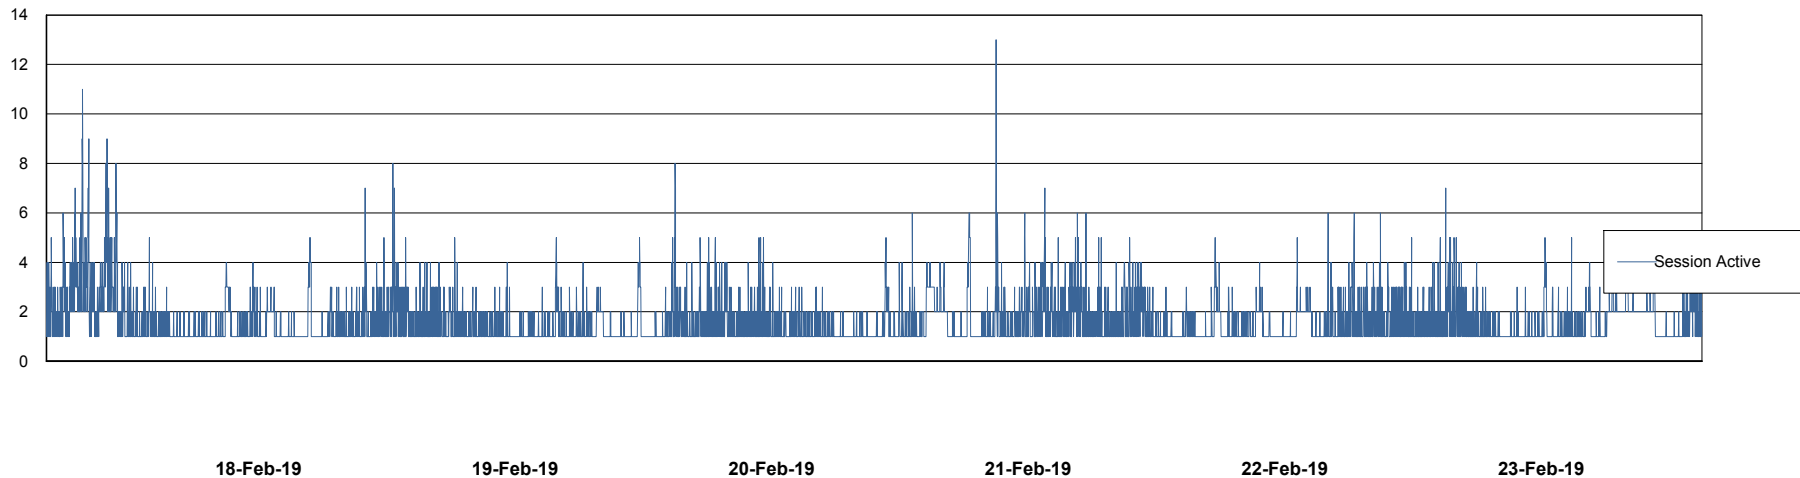

Database Performance LLGDB_Production

DB Processes Max 520
DB Sessions Max 804