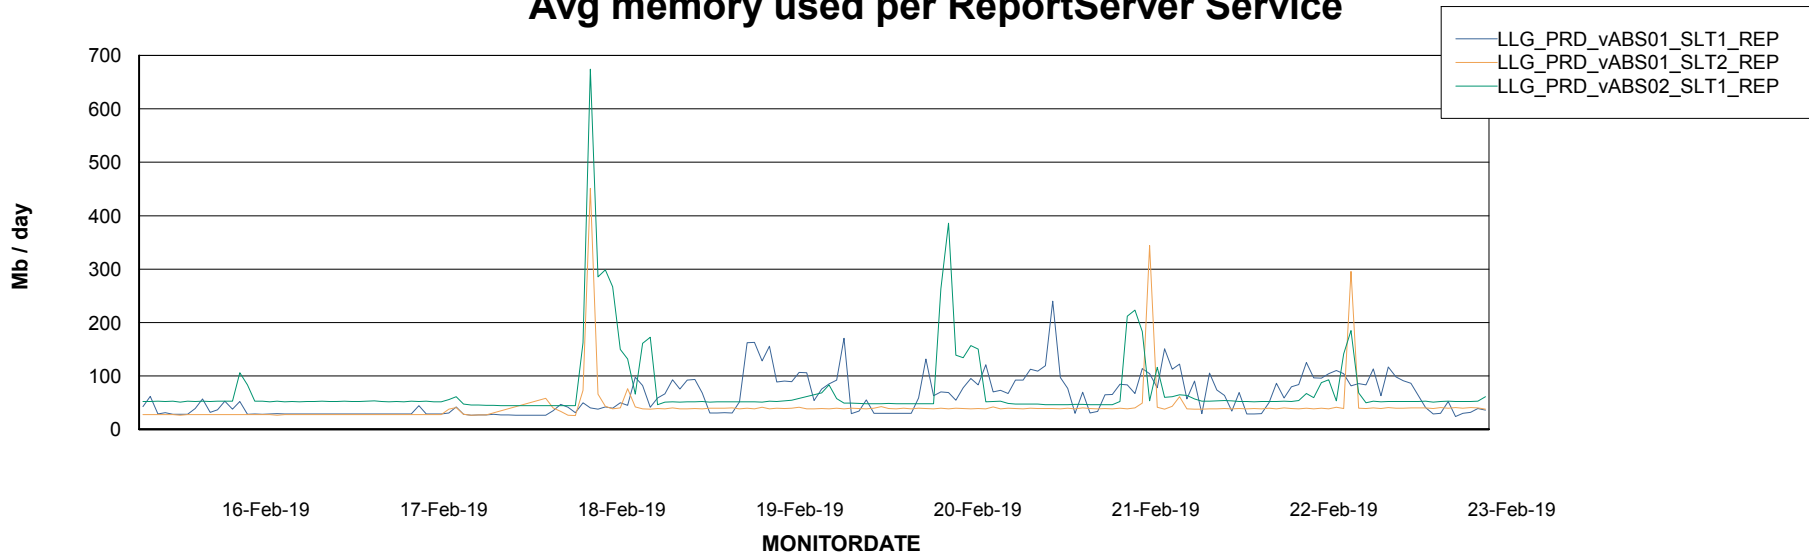

ABSSolute Application ReportServer Services

Avg memory used per ReportServer Service