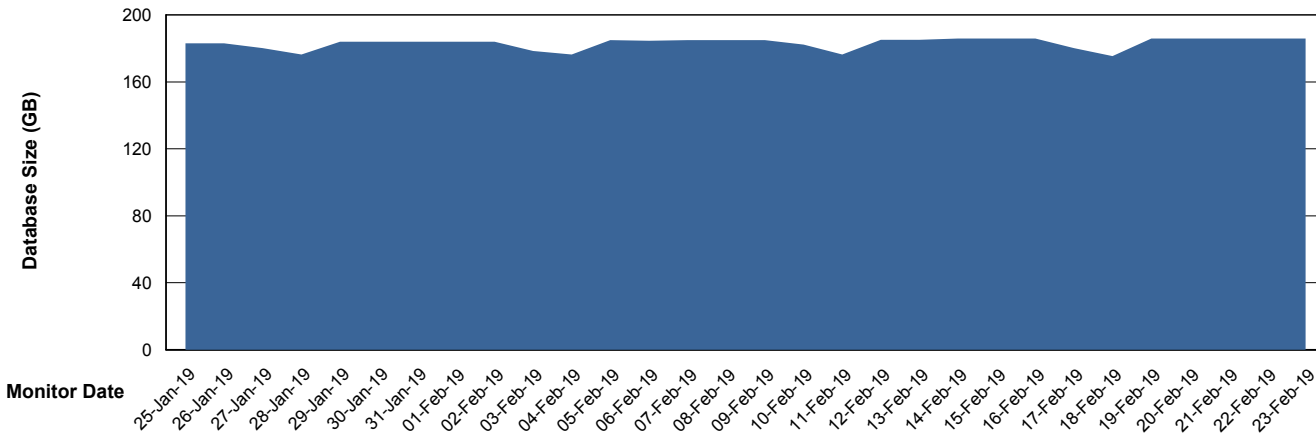

DATABASE SIZE LLGDB_Production

Database growth over last month