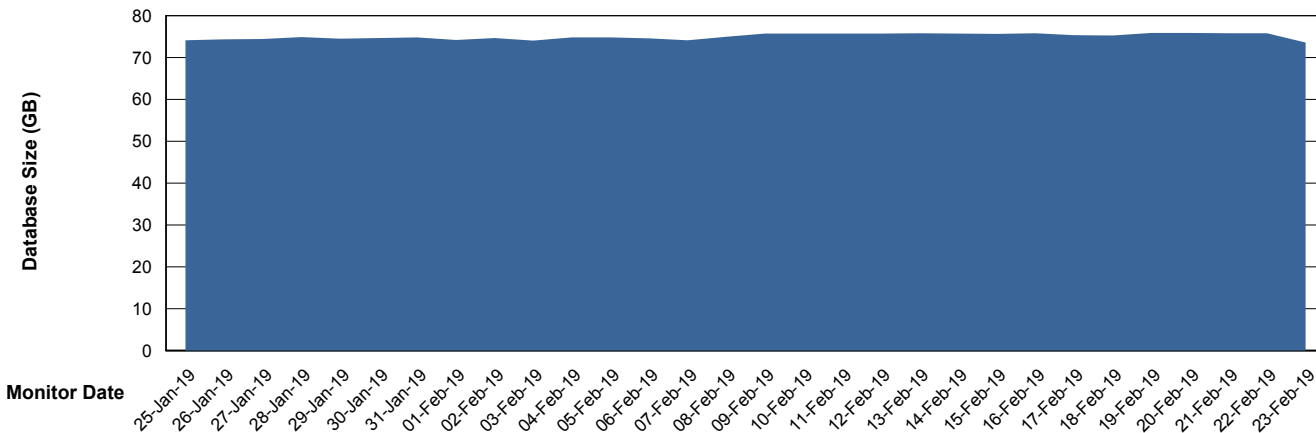

# Weekly SLA Customer Report

Customer LLG\_Production  
 Database ID 53

DATABASE SIZE LLGDB\_Production

### Database growth over last month

DATABASE SIZE LLGDBBI\_Production

### Database growth over last month