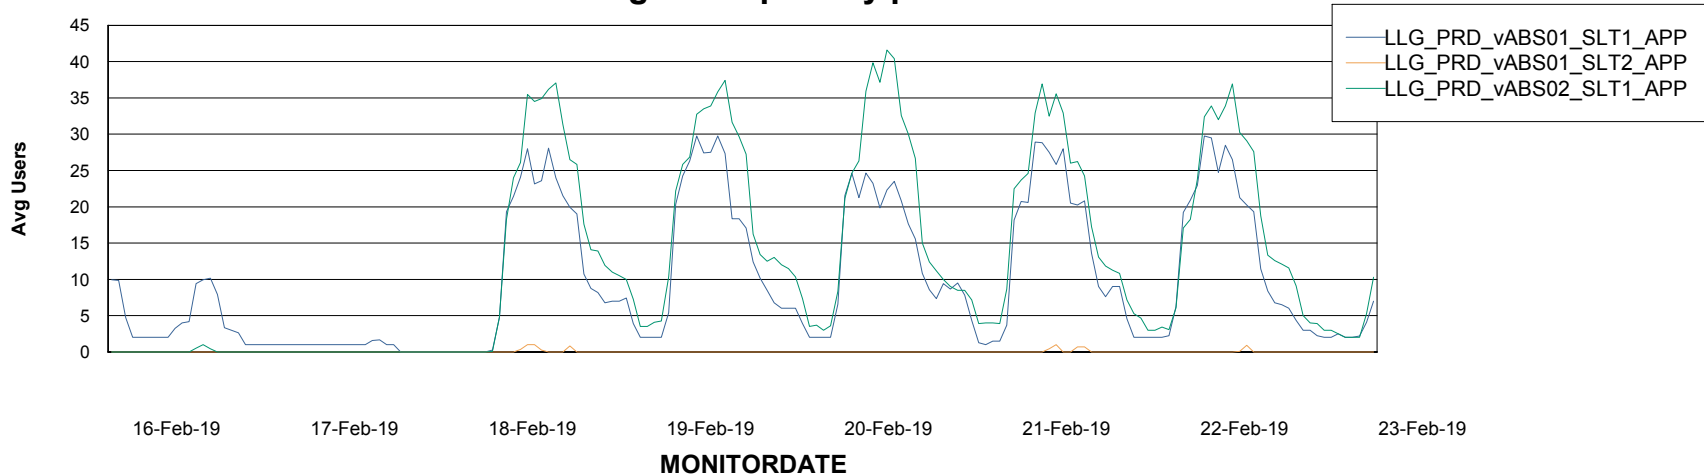

Avg users per day per ABS server