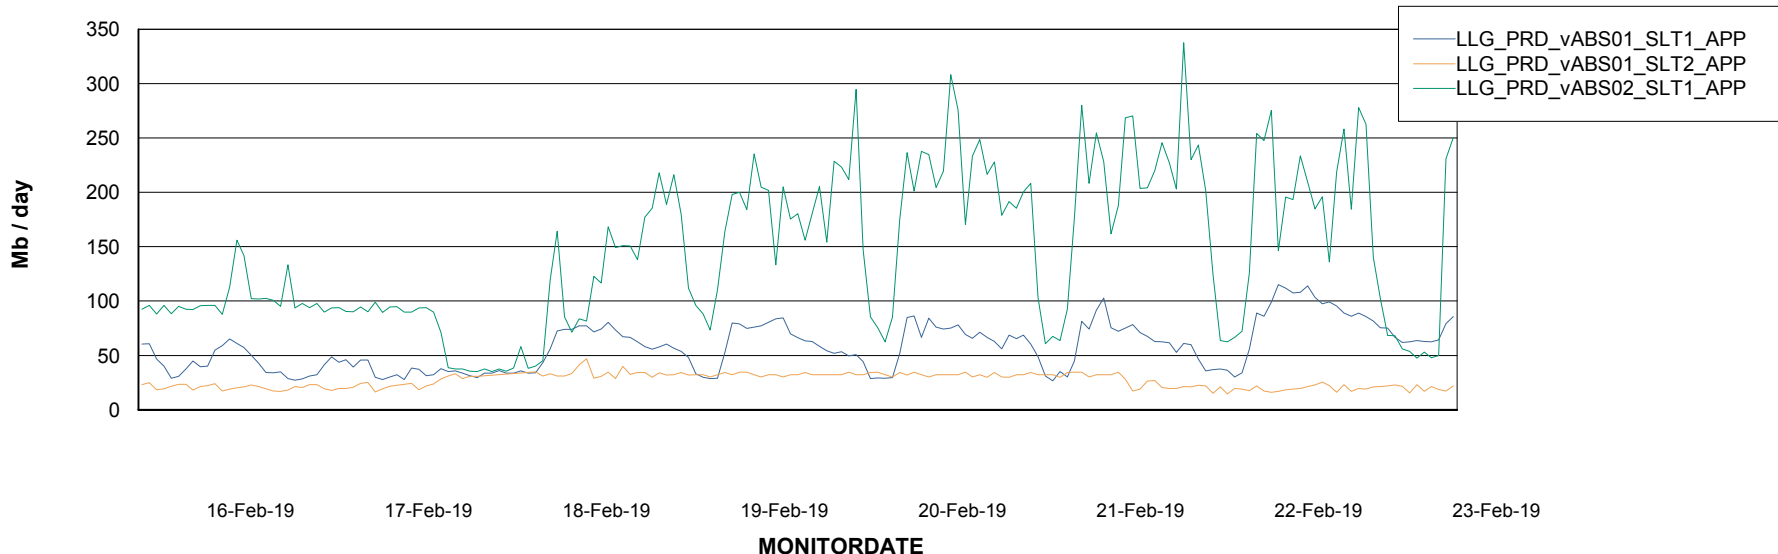

ABSSolute Application Server Services

Avg memory used per ABS Server Service