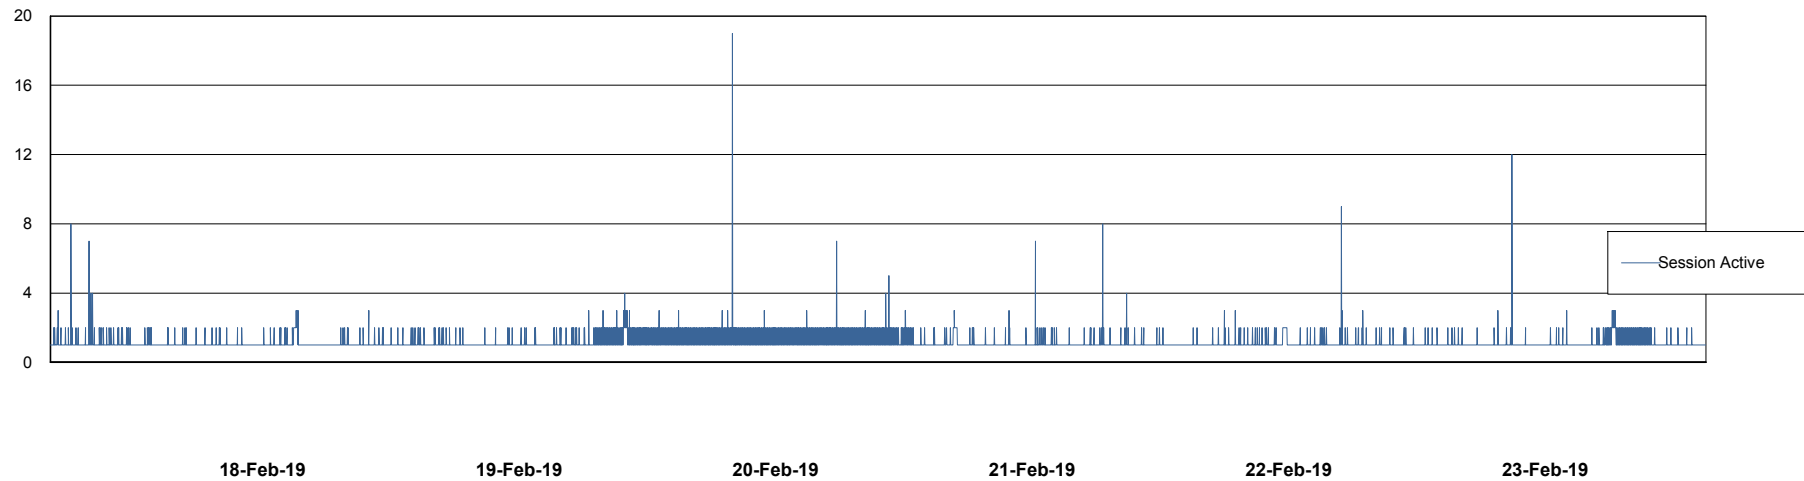

Database Performance LLGDB_Standby

DB Processes Max 1,000
DB Sessions Max 1,536