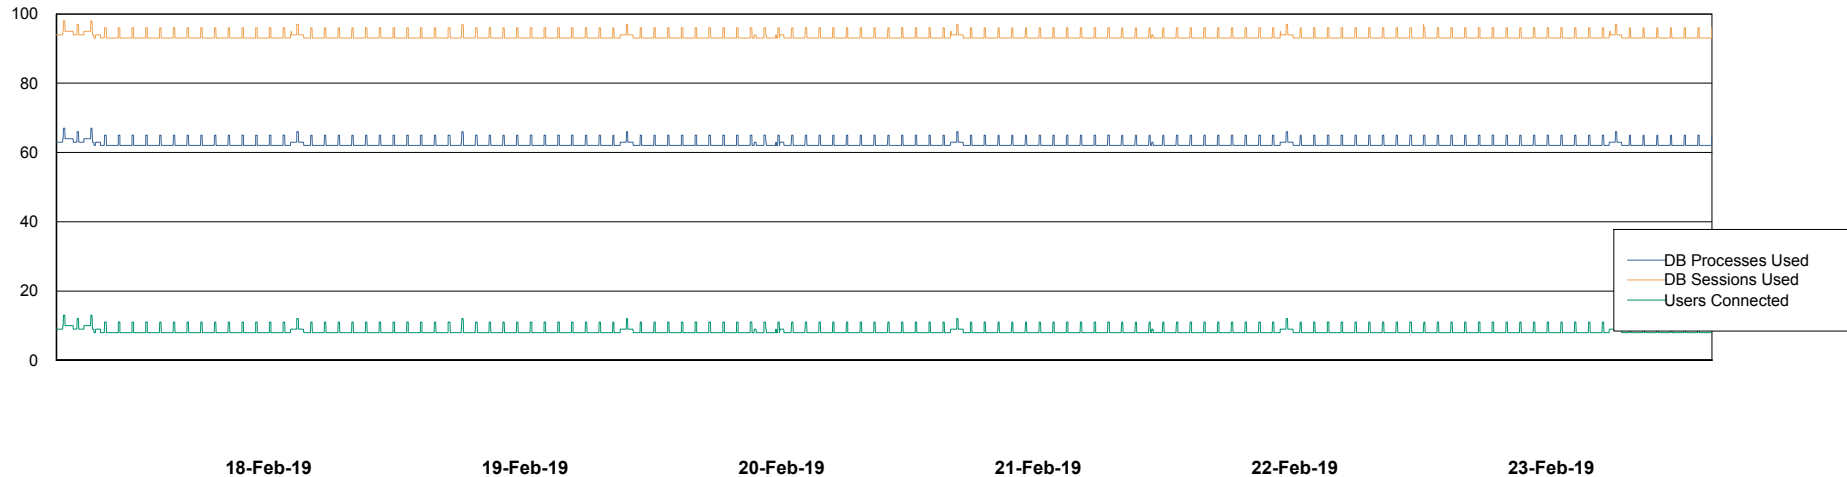

Database Performance LLGDB_Standby

DB Processes Max 1,000
DB Sessions Max 1,536