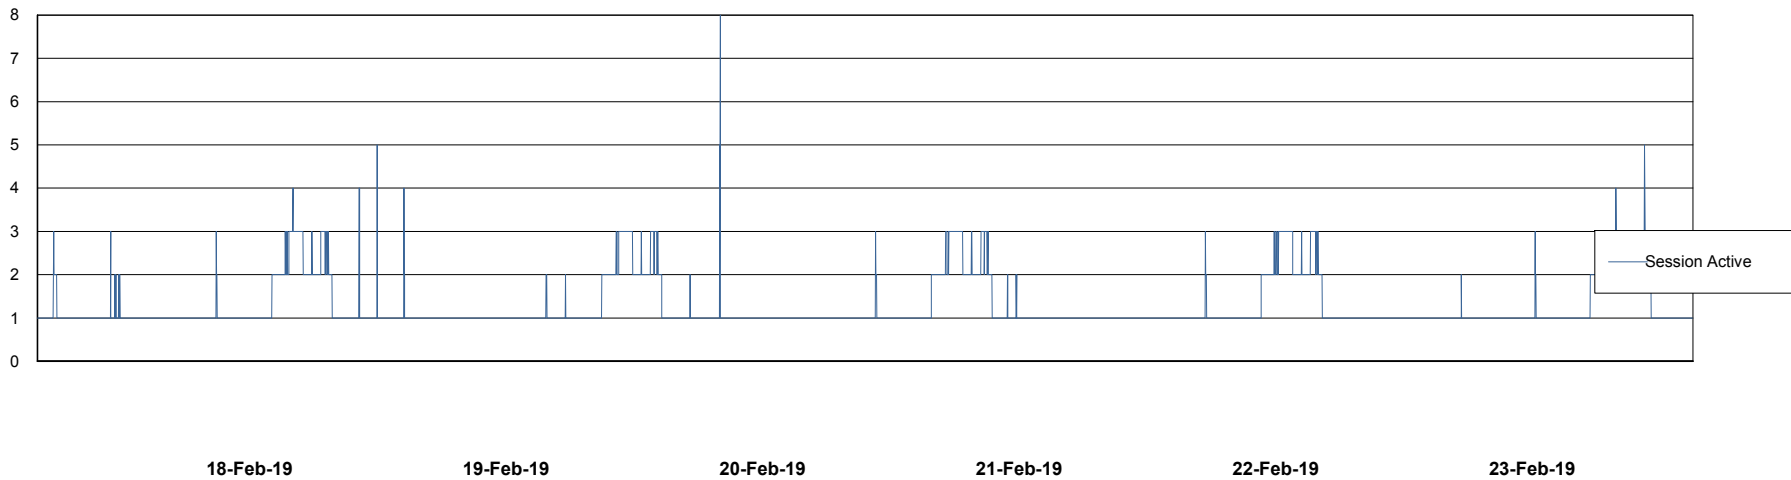

Database Performance LLGDBBI_Production

DB Processes Max 500
DB Sessions Max 780