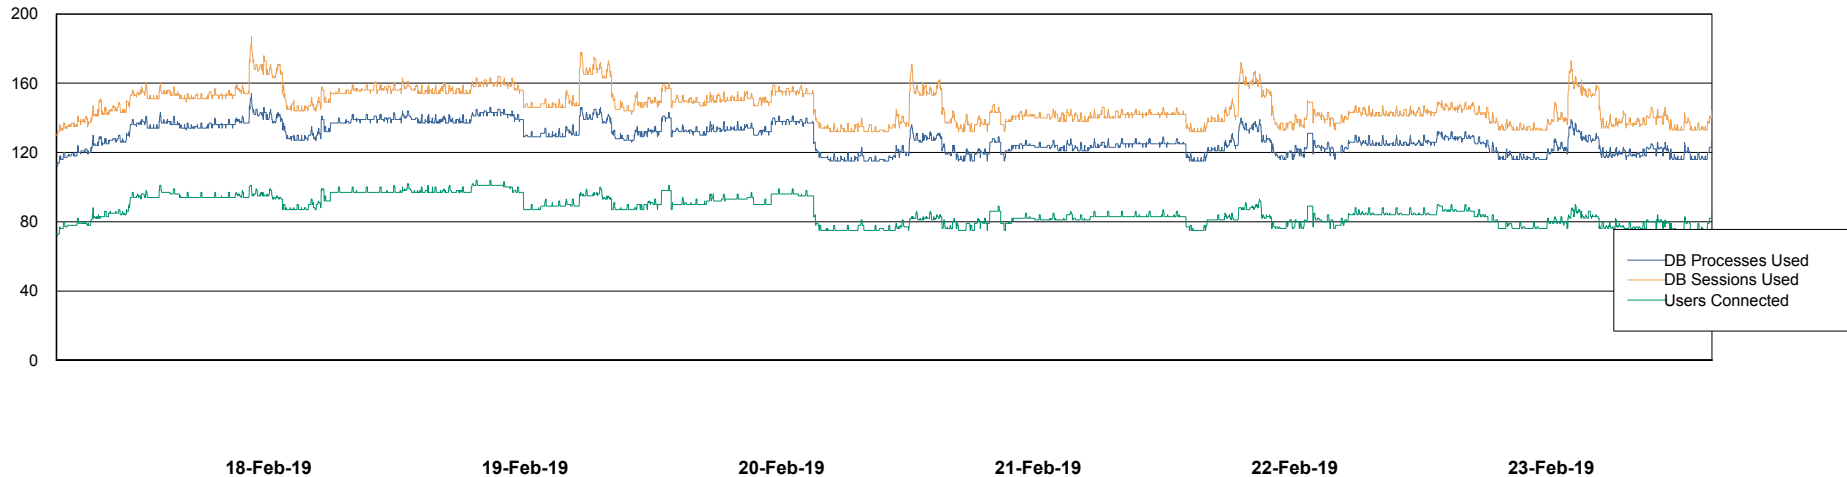

Database Performance LLGDB_Production

DB Processes Max 520
DB Sessions Max 804