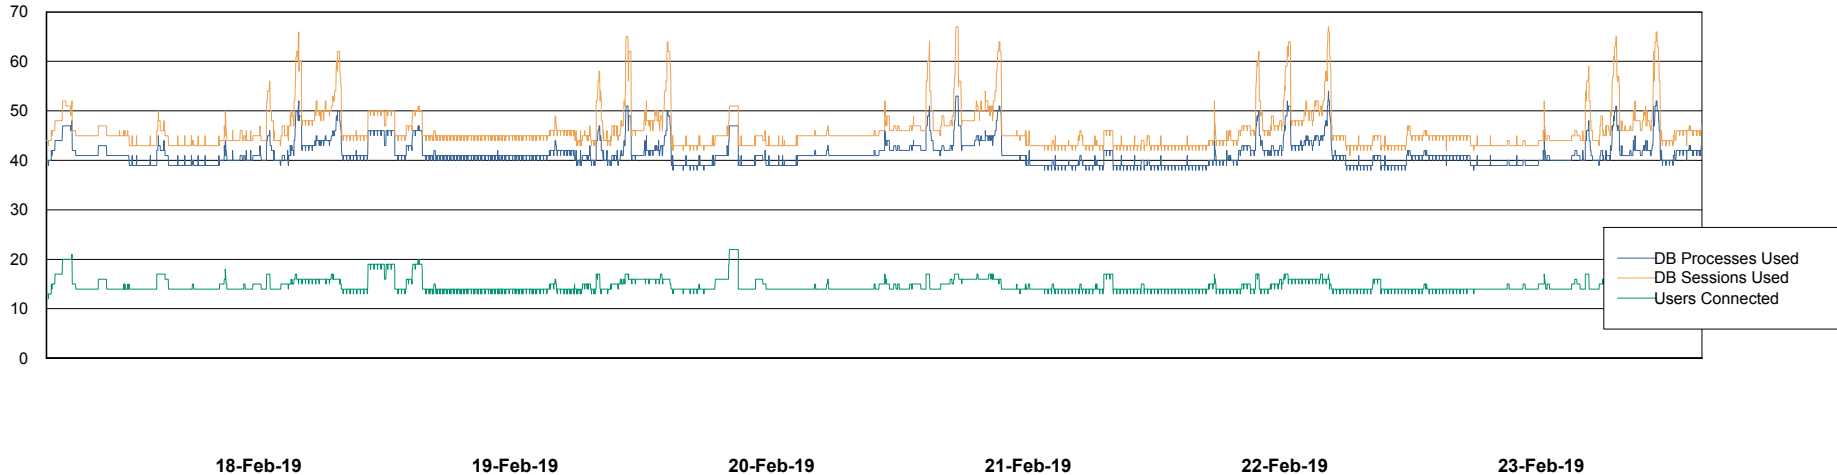

Database Performance LLGDBBI_Production

DB Processes Max 500
DB Sessions Max 780