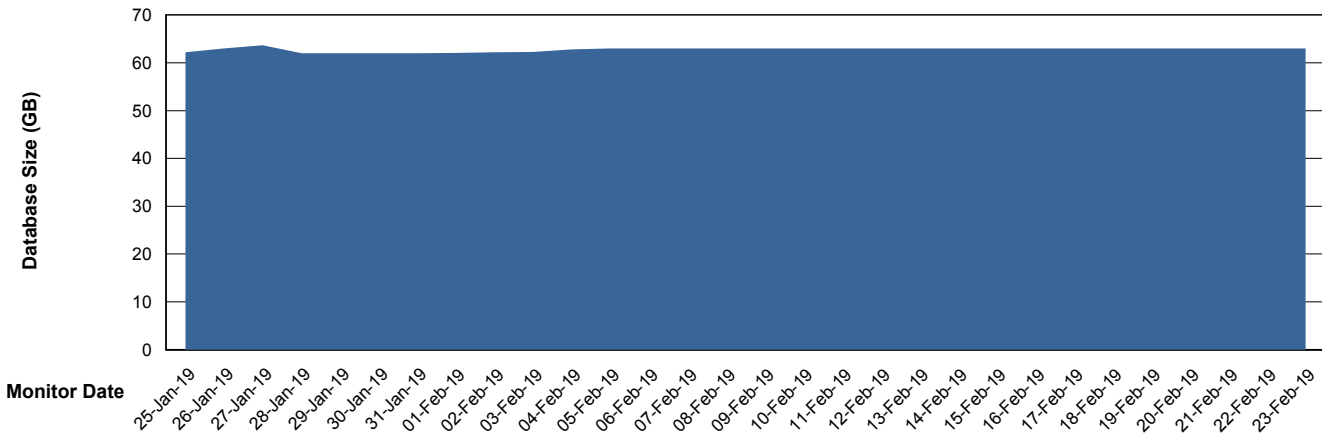

Database Performance KLADB_Standby

DB Processes Max 500
DB Sessions Max 772

Weekly SLA Customer Report

Customer KLA_Production
 Database ID 65

DATABASE SIZE KLADB_Production

Database growth over last month