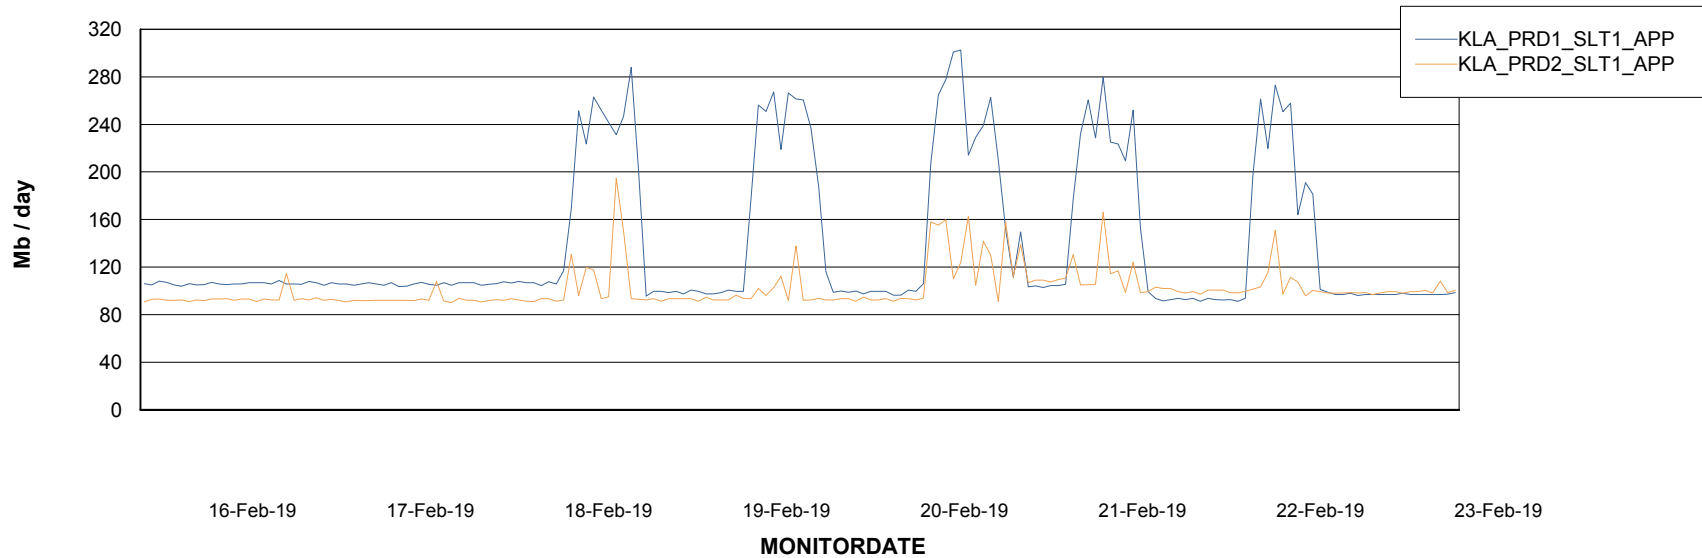

ABSSolute Application Server Services

Avg memory used per ABS Server Service