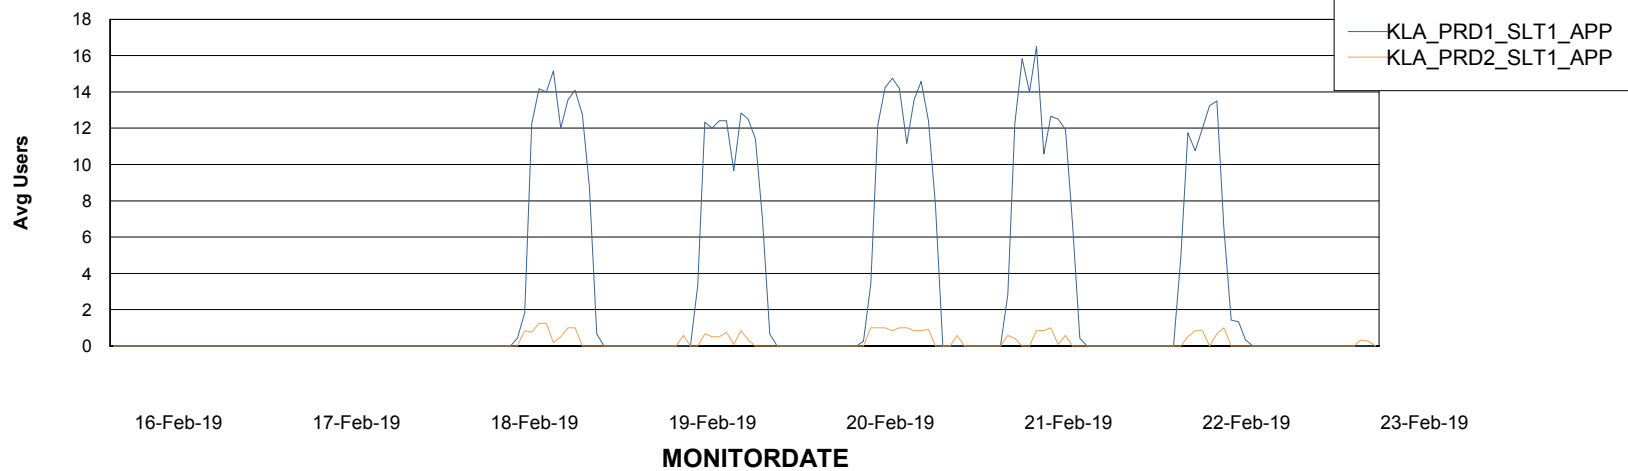

Weekly SLA Customer Report

Customer KLA_Production
Database ID 65

ABSSolute Application Server Services

Avg memory used per ABS Server Service

Avg users per day per ABS server

Weekly SLA Customer Report

Customer KLA_Production
Database ID 65