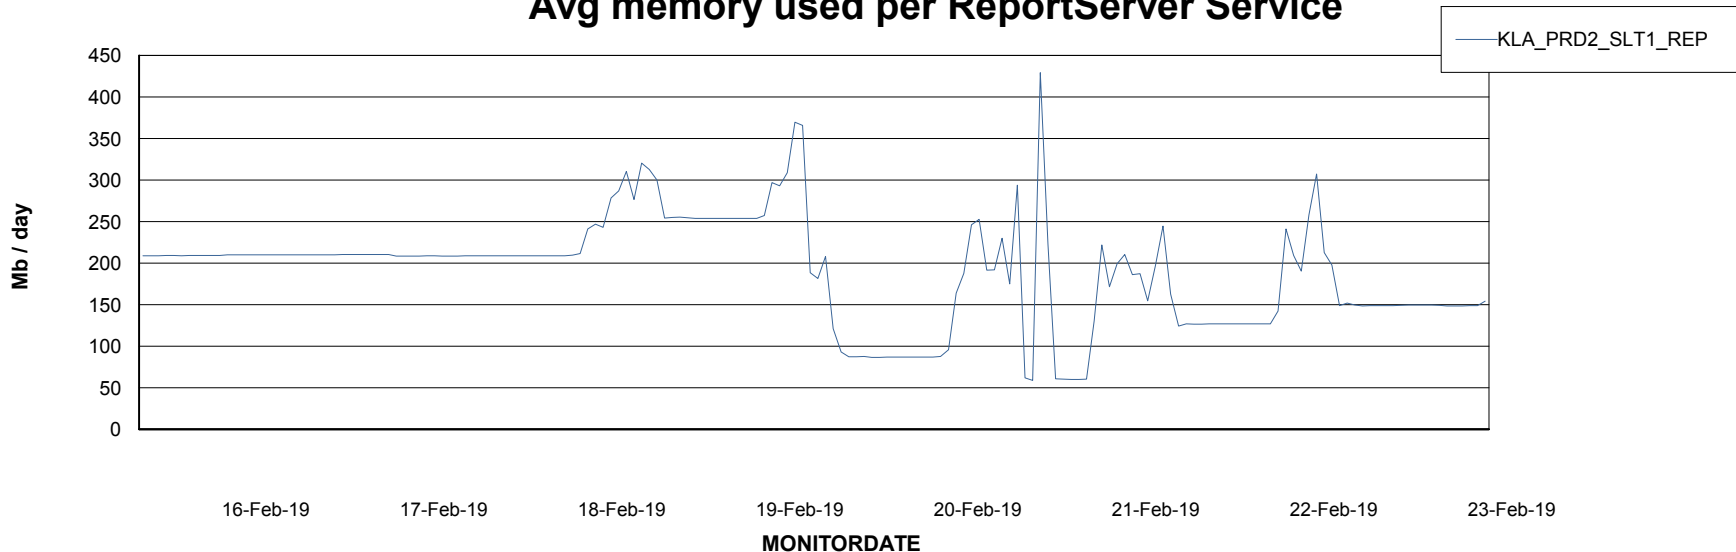

ABSSolute Application ReportServer Services

Avg memory used per ReportServer Service