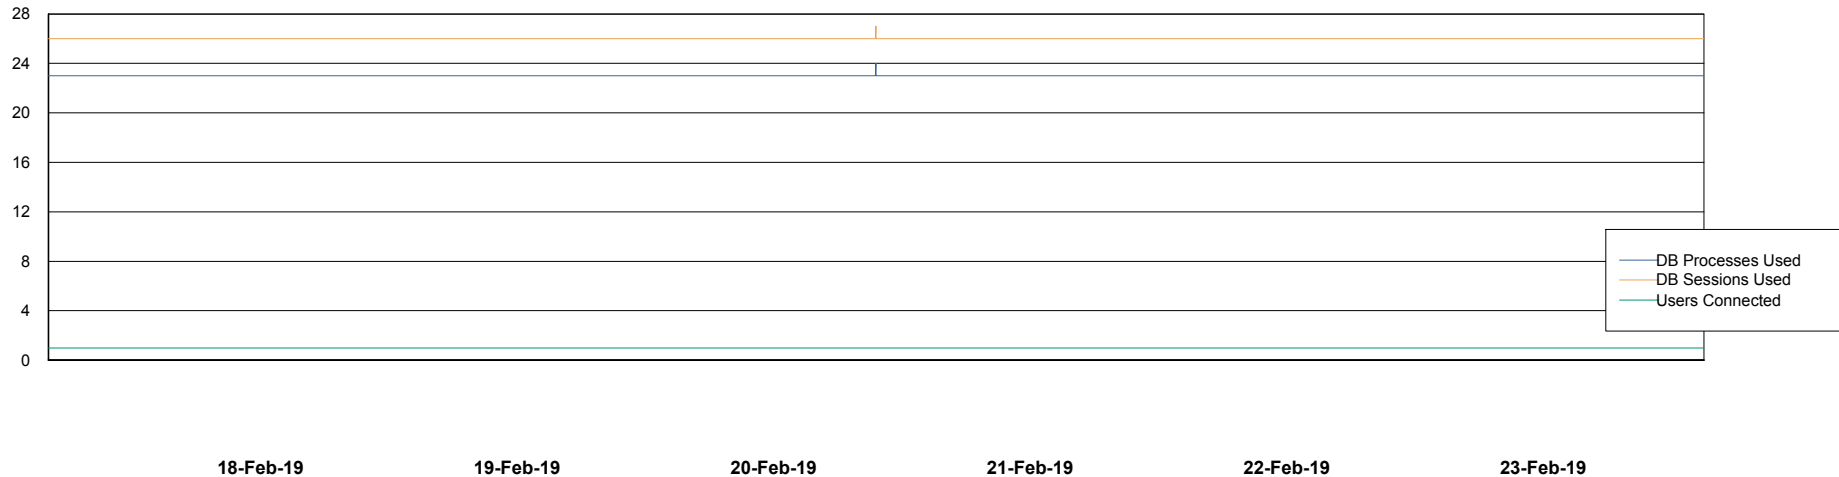

Database Performance FISDB_Standby

DB Processes Max 150
DB Sessions Max 264