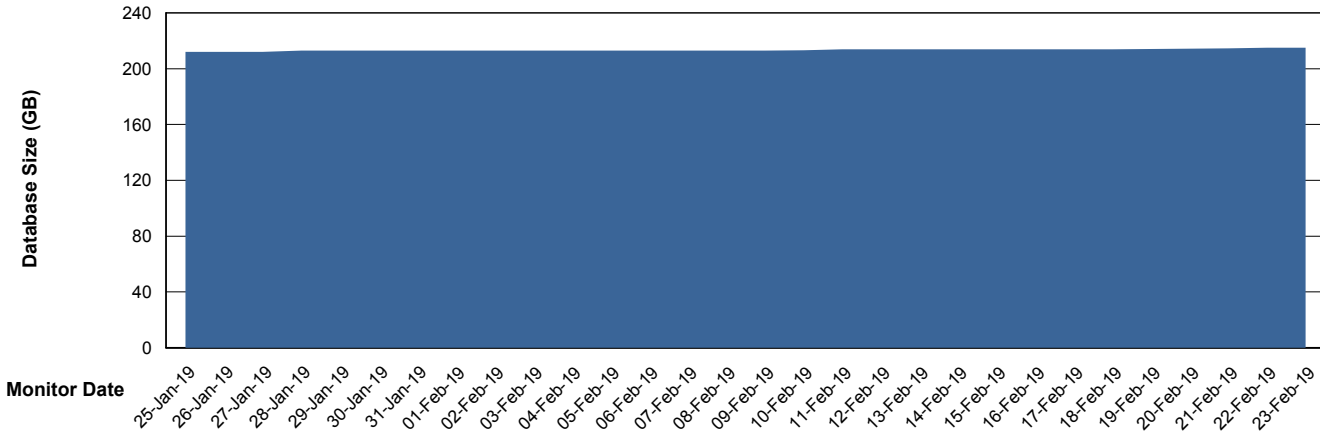

## Database Performance FISDB\_Standby

DB Processes Max 150  
DB Sessions Max 264

# Weekly SLA Customer Report

Customer FIS\_Production  
 Database ID 46

DATABASE SIZE FISDB\_Production

Database growth over last month

Database Tablespace FISDB\_Production

| Date      | Tablespace Name | Filesize (Gb) | Usedsize (Gb) | Percentage free |
|-----------|-----------------|---------------|---------------|-----------------|
| 23-Feb-19 | ABSDATA         | 105           | 90            | 14              |
|           | INDX            | 143           | 124           | 13              |
| 22-Feb-19 | ABSDATA         | 105           | 90            | 14              |
|           | INDX            | 143           | 124           | 13              |
| 21-Feb-19 | ABSDATA         | 105           | 90            | 14              |
|           | INDX            | 143           | 124           | 13              |
| 20-Feb-19 | ABSDATA         | 105           | 90            | 14              |
|           | INDX            | 143           | 124           | 13              |
| 19-Feb-19 | ABSDATA         | 105           | 90            | 14              |
|           | INDX            | 143           | 124           | 13              |
| 18-Feb-19 | ABSDATA         | 105           | 90            | 14              |
|           | INDX            | 143           | 124           | 13              |
| 17-Feb-19 | ABSDATA         | 105           | 90            | 14              |
|           | INDX            | 143           | 124           | 13              |