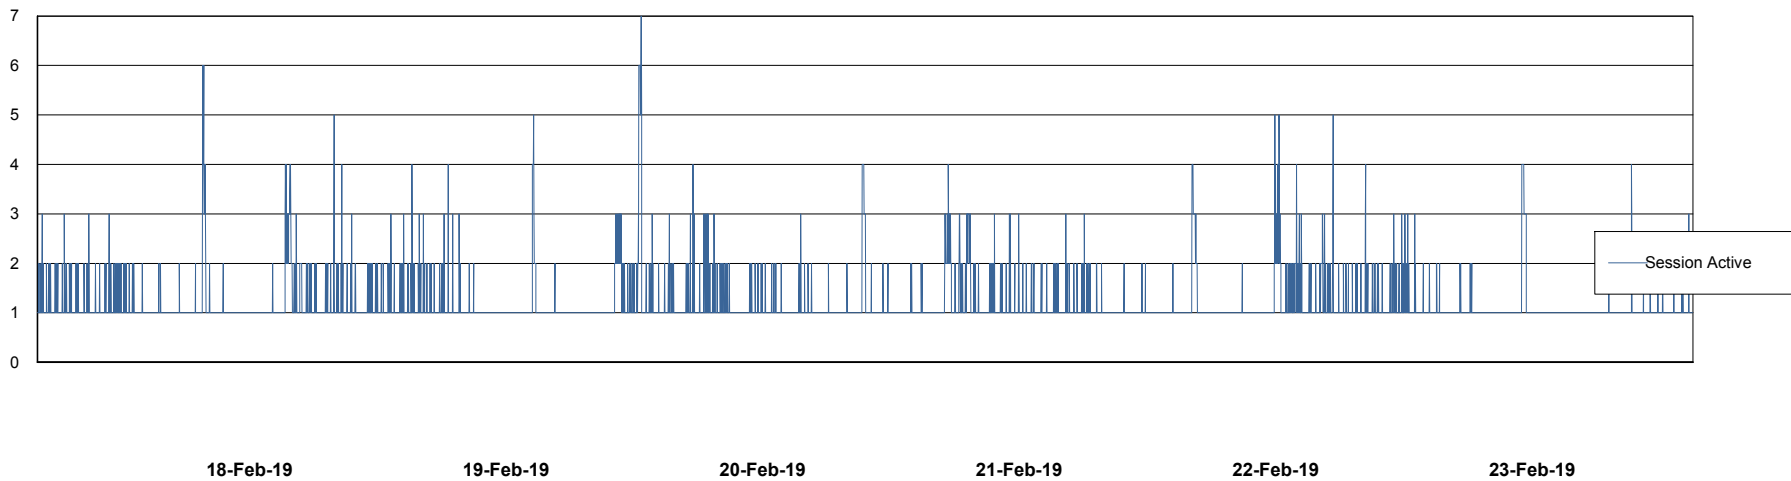

Weekly SLA Customer Report

Customer ELJ Production
 Database ID 72

Harddisk Usage ELJ_PRD_SVABSSNDIPDB02

	Free disk space on / (%)	Total disk space on / (Gb)	Used disk space on / (Gb)	Free disk space on /home (%)	Free disk space on /u01 (%)	Total disk space on /u01 (Gb)	Used disk space on /u01 (Gb)
23-Feb-19	83	160	27	83	91	600	57
22-Feb-19	83	160	27	83	91	600	57
21-Feb-19	83	160	27	83	91	600	57
20-Feb-19	83	160	27	83	91	600	57
19-Feb-19	83	160	27	83	91	600	57
18-Feb-19	83	160	27	83	91	600	57
17-Feb-19	83	160	27	83	91	600	57

Weekly SLA Customer Report

Customer ELJ Production
Database ID 72

Database Performance ELJDB_Production

DB Processes Max 600
DB Sessions Max 924

Weekly SLA Customer Report

Customer ELJ Production
Database ID 72