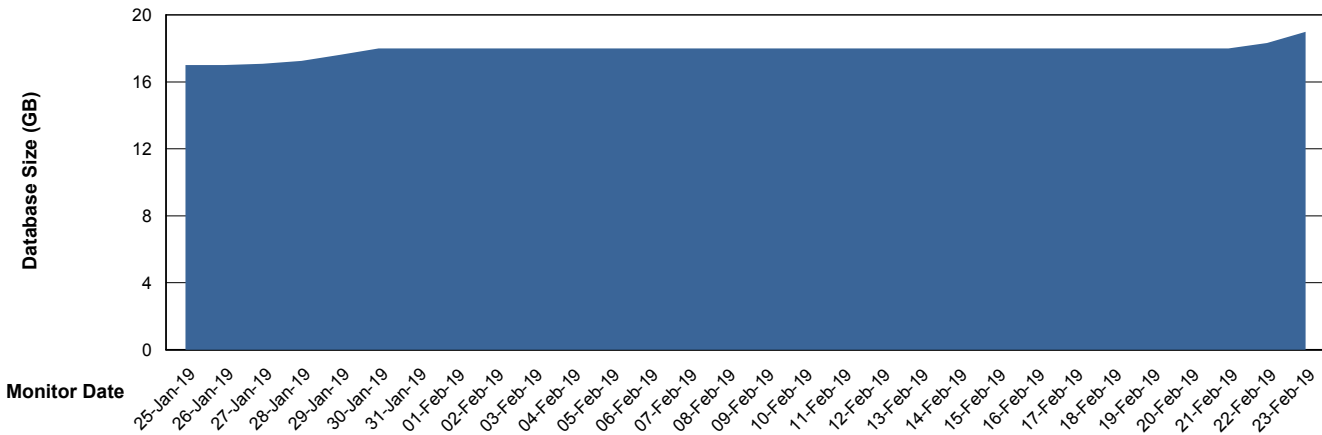

Database Performance ELJDB_Standby

DB Processes Max 600
DB Sessions Max 924

Weekly SLA Customer Report

Customer ELJ Production
 Database ID 72

DATABASE SIZE ELJDB_Production

Database growth over last month

Database Tablespace ELJDB_Production

Date	Tablespace Name	Filesize (Gb)	Usedsize (Gb)	Percentage free
23-Feb-19	ABSDATA	18	15	17
	INDX	4	1	75
22-Feb-19	ABSDATA	18	15	17
	INDX	4	1	75
21-Feb-19	ABSDATA	18	15	17
	INDX	4	1	75
20-Feb-19	ABSDATA	18	15	17
	INDX	4	1	75
19-Feb-19	ABSDATA	18	15	17
	INDX	4	1	75
18-Feb-19	ABSDATA	18	15	17
	INDX	4	1	75
17-Feb-19	ABSDATA	18	15	17
	INDX	4	1	75