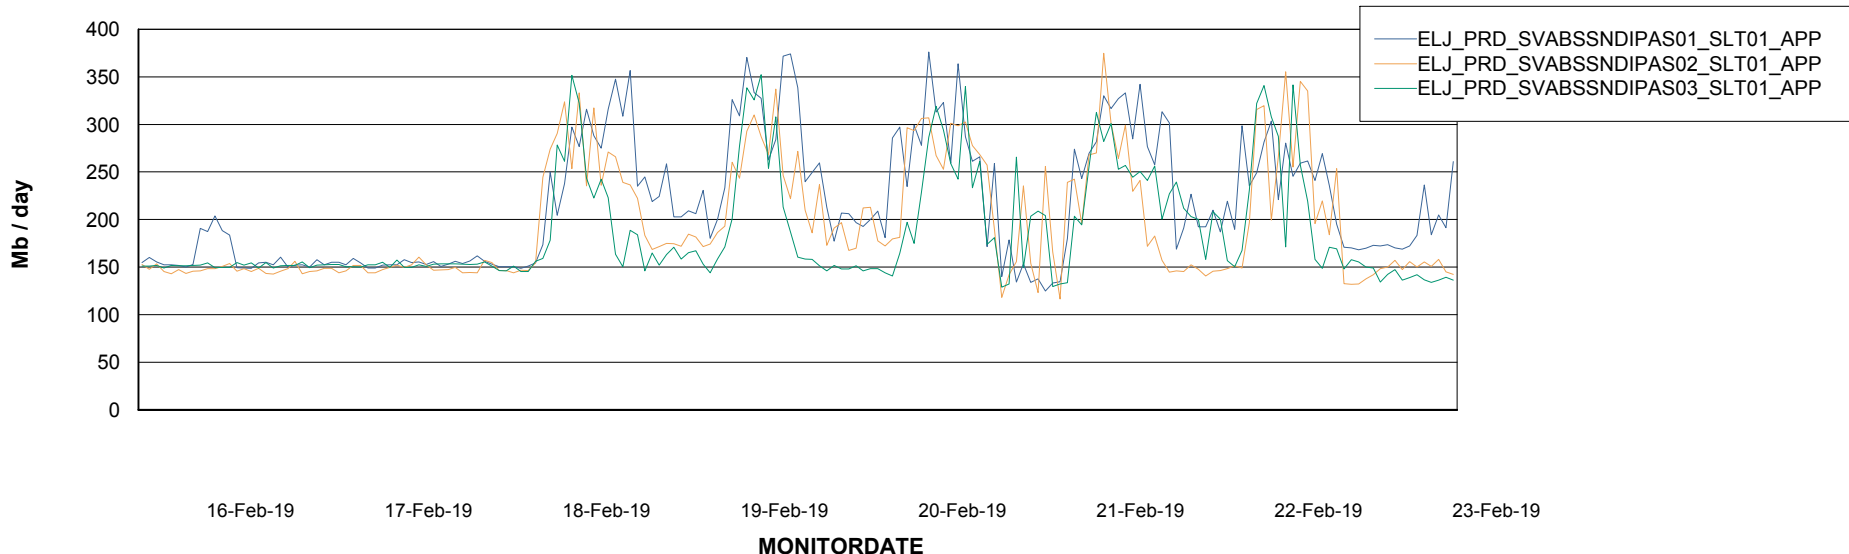

ABSSolute Application Server Services

Avg memory used per ABS Server Service