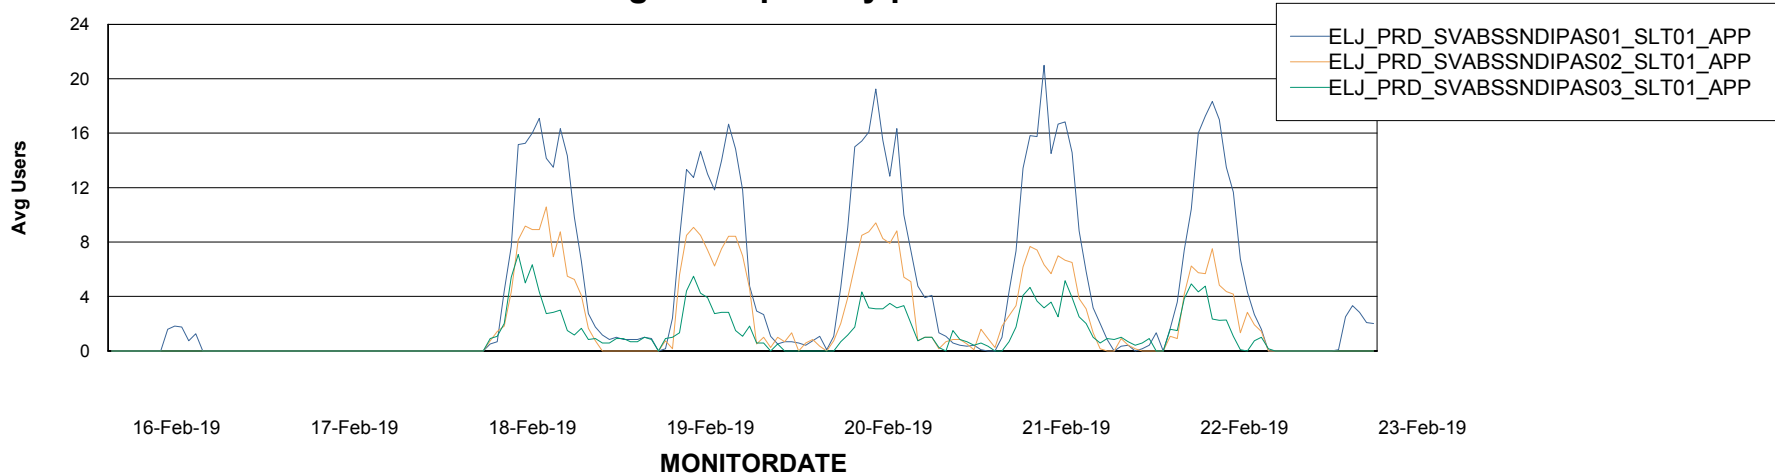

Database Tablespace ELJDB_Production

Date	Tablespace Name	Filesize (Gb)	Usedsize (Gb)	Percentage free
23-Feb-19	ABSDATA	18	15	17
	INDX	4	1	75
22-Feb-19	ABSDATA	18	15	17
	INDX	4	1	75
21-Feb-19	ABSDATA	18	15	17
	INDX	4	1	75
20-Feb-19	ABSDATA	18	15	17
	INDX	4	1	75
19-Feb-19	ABSDATA	18	15	17
	INDX	4	1	75
18-Feb-19	ABSDATA	18	15	17
	INDX	4	1	75
17-Feb-19	ABSDATA	18	15	17
	INDX	4	1	75

Weekly SLA Customer Report

Customer ELJ Production
Database ID 72

ABSSolute Application Server Services

Avg memory used per ABS Server Service

Avg users per day per ABS server

Weekly SLA Customer Report

Customer ELJ Production
Database ID 72