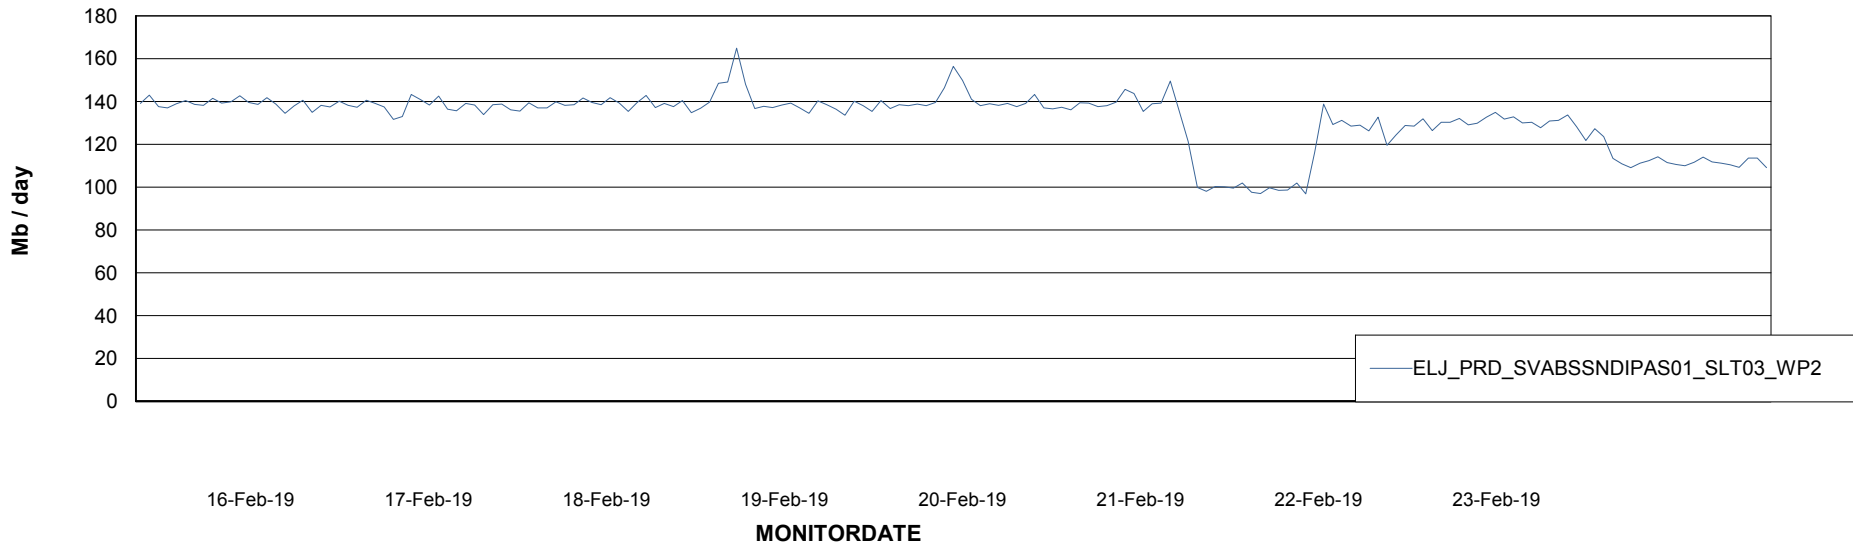

ABSSolute Application ReportServer Services

Avg memory used per ReportServer Service

Weekly SLA Customer Report

Customer ELJ Production
Database ID 72

ABSSolute Web Component Services

Avg memory used per ABS Web component