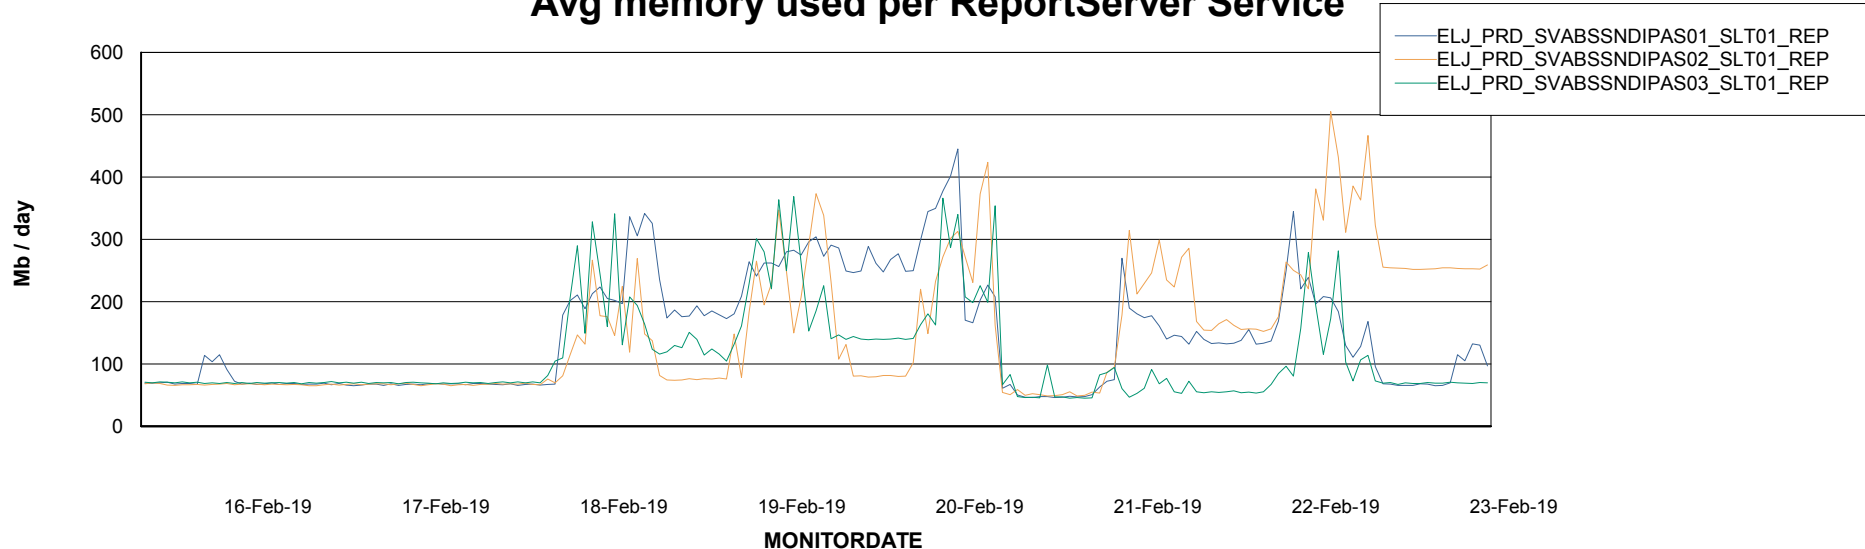

ABSSolute Application ReportServer Services

Avg memory used per ReportServer Service