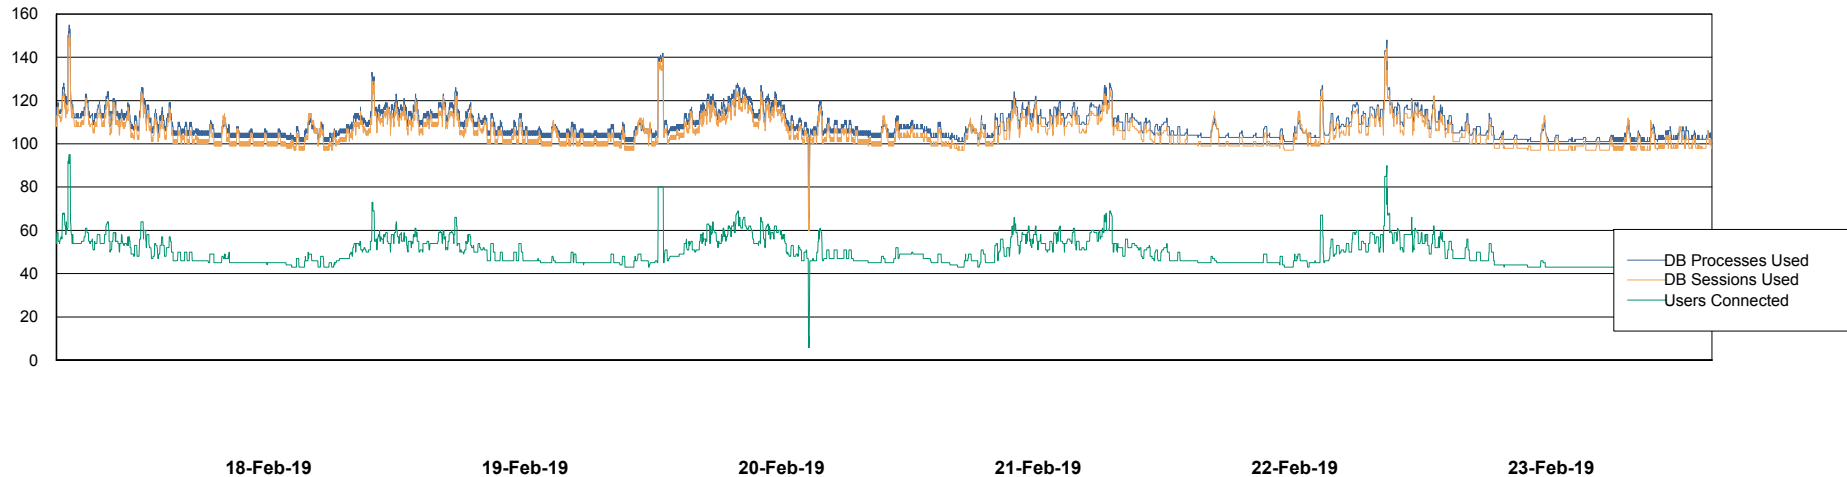

Weekly SLA Customer Report

Customer ELJ Production
 Database ID 72

Harddisk Usage ELJ_PRD_SVABSSNDIPDB02

	Free disk space on / (%)	Total disk space on / (Gb)	Used disk space on / (Gb)	Free disk space on /home (%)	Free disk space on /u01 (%)	Total disk space on /u01 (Gb)	Used disk space on /u01 (Gb)
23-Feb-19	83	160	27	83	91	600	57
22-Feb-19	83	160	27	83	91	600	57
21-Feb-19	83	160	27	83	91	600	57
20-Feb-19	83	160	27	83	91	600	57
19-Feb-19	83	160	27	83	91	600	57
18-Feb-19	83	160	27	83	91	600	57
17-Feb-19	83	160	27	83	91	600	57

Weekly SLA Customer Report

Customer ELJ Production
Database ID 72

Database Performance ELJDB_Production

DB Processes Max 600
DB Sessions Max 924

Weekly SLA Customer Report

Customer ELJ Production
Database ID 72