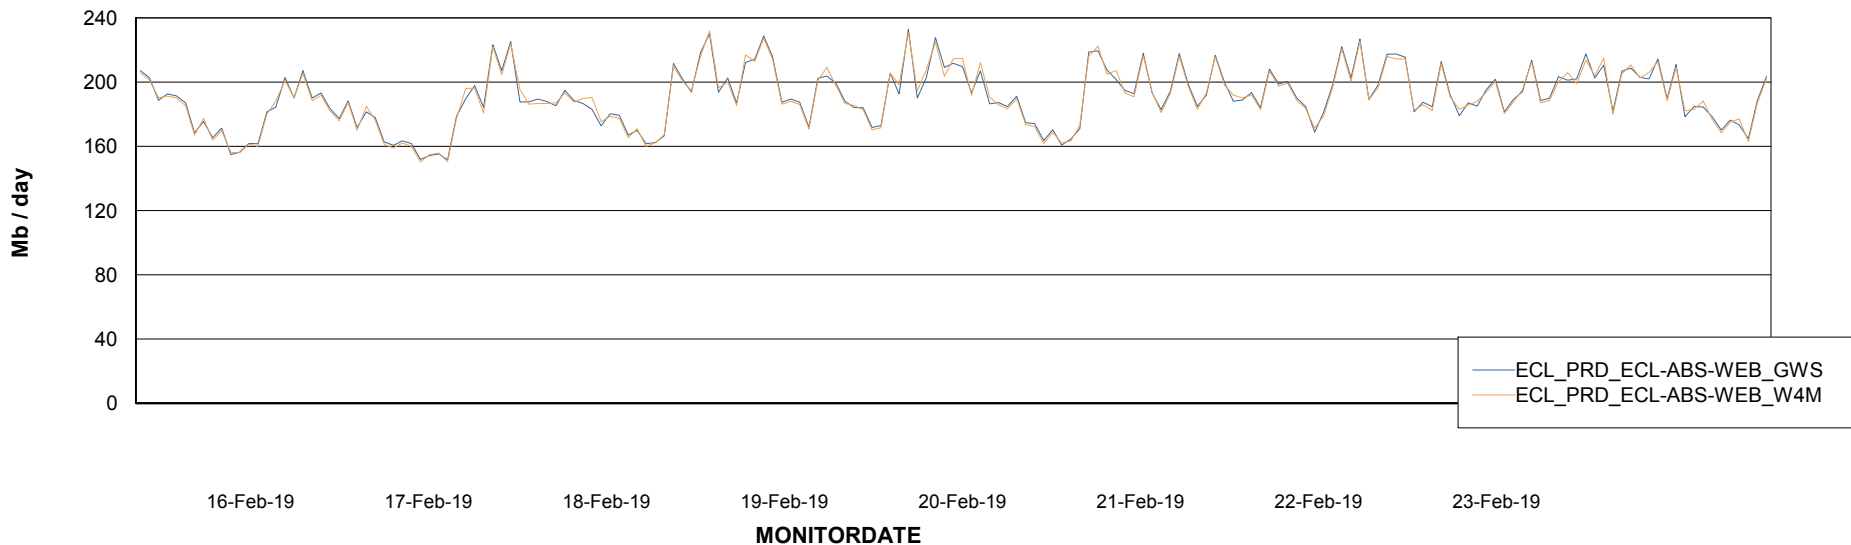

ABSSolute Web Component Services

Avg memory used per ABS Web component