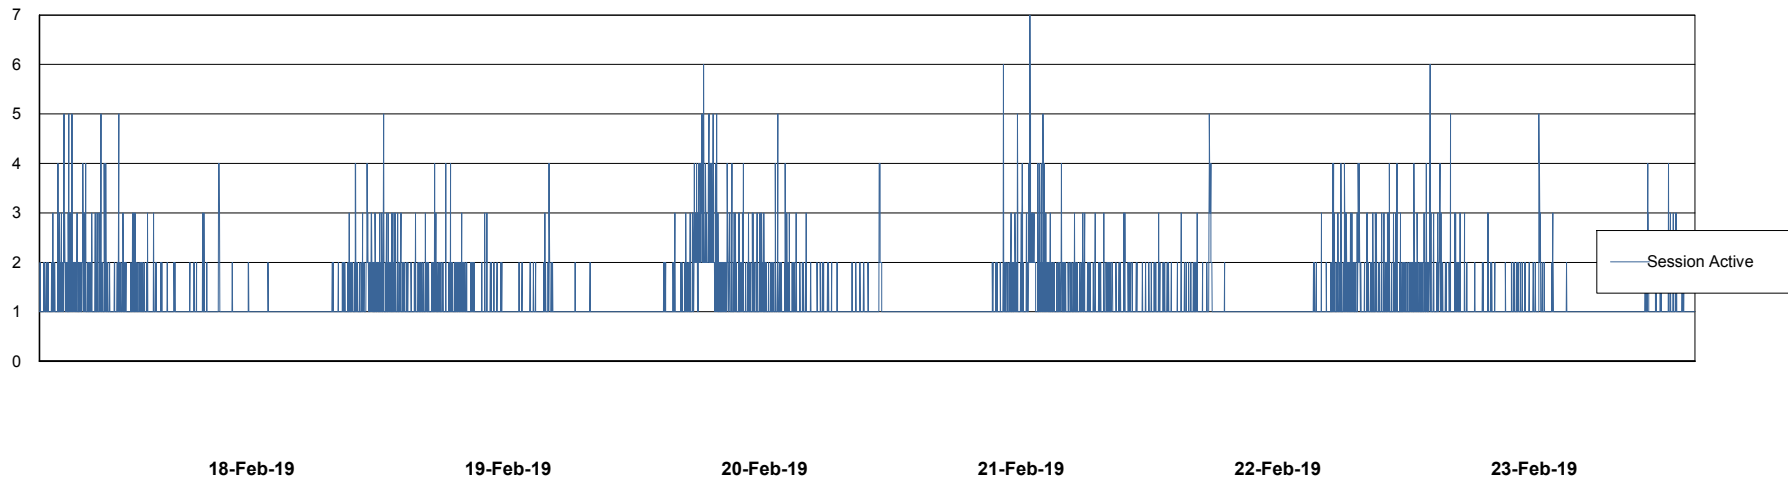

Weekly SLA Customer Report

Customer ECL Production
Database ID 77

Harddisk Usage ECL_PRD_ECL-ABS-WEB

	Free disk space on c: (%)	Total disk space on c: (Gb)
23-Feb-19	76	127
22-Feb-19	76	127
21-Feb-19	76	127
20-Feb-19	76	127
19-Feb-19	76	127
18-Feb-19	76	127
17-Feb-19	76	127

Weekly SLA Customer Report

Customer ECL Production
Database ID 77

Database Performance ECLDB_Production

DB Processes Max 300
DB Sessions Max 480

Weekly SLA Customer Report

Customer ECL Production
Database ID 77