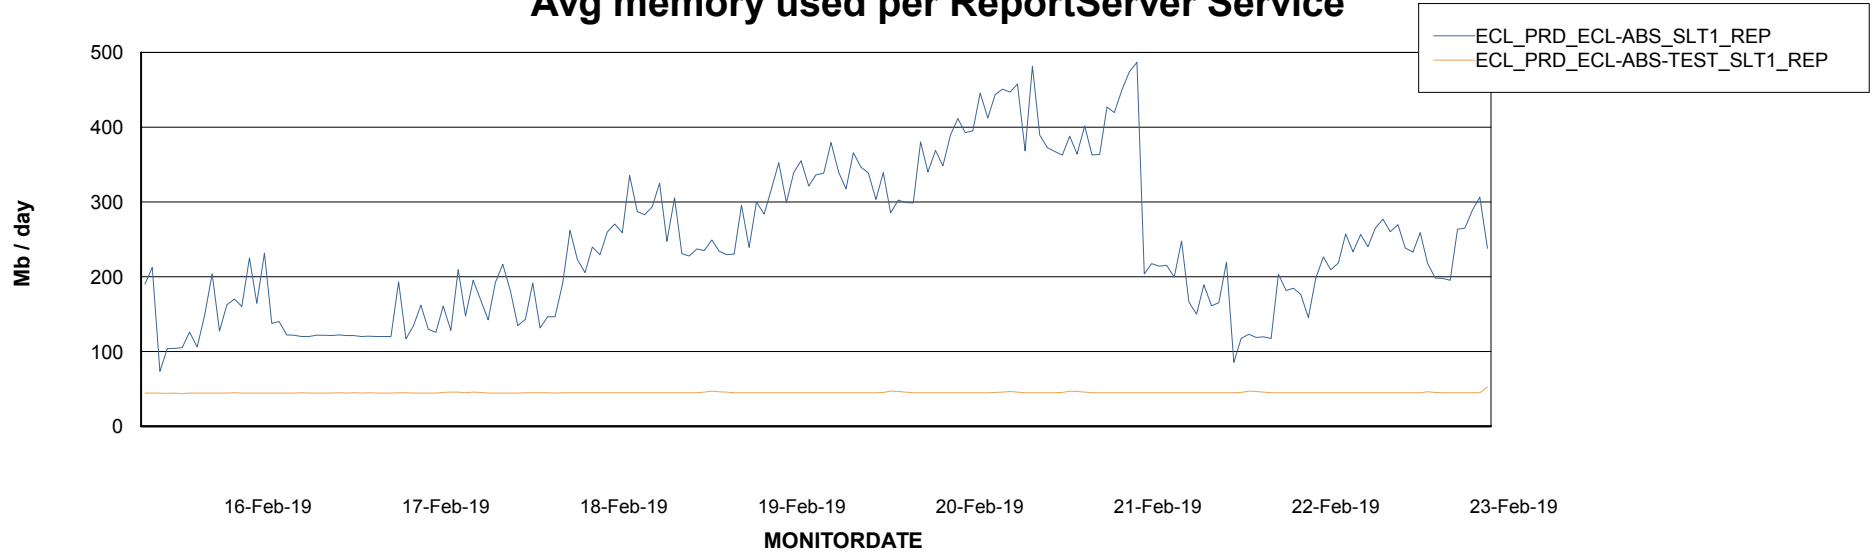

Avg memory used per ABS Server Service

Avg users per day per ABS server

Weekly SLA Customer Report

Customer ECL Production
Database ID 77

ABSSolute Application ReportServer Services

Avg memory used per ReportServer Service