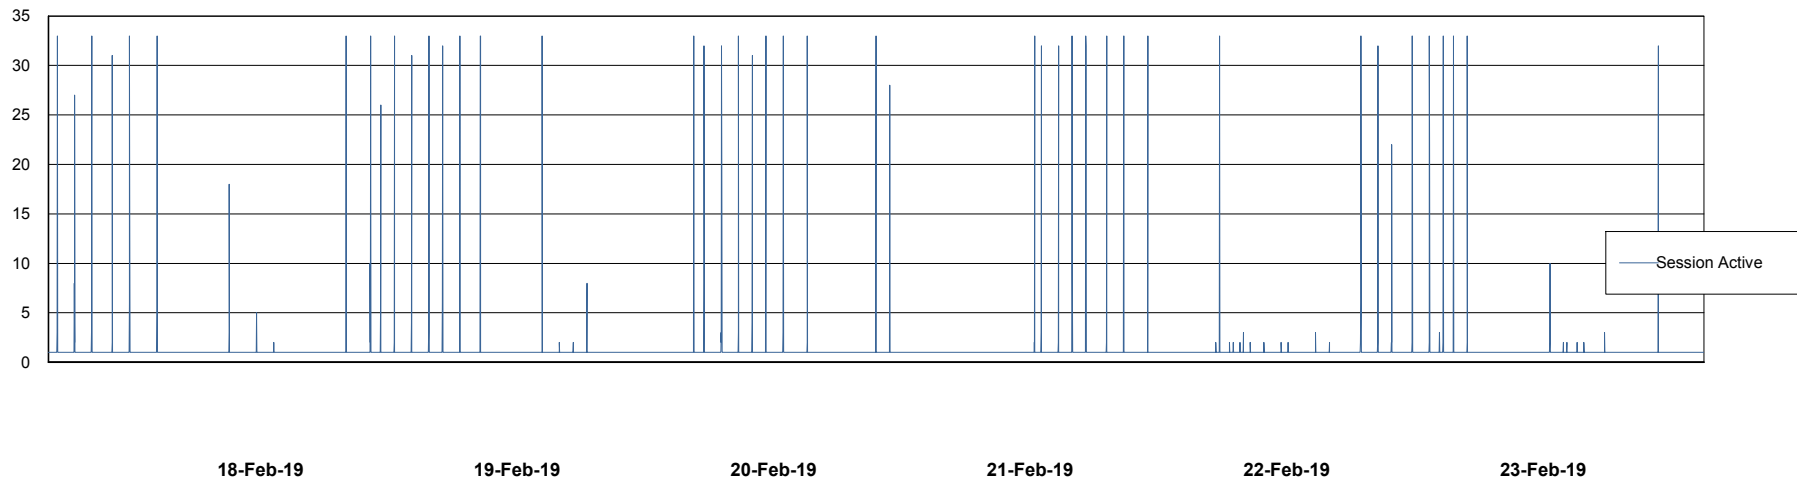

Weekly SLA Customer Report

Customer ECL Production
Database ID 77

Database Performance ECLDB_Production

DB Processes Max 300
DB Sessions Max 480

Weekly SLA Customer Report

Customer ECL Production
Database ID 77

Database Performance ECLDB_Standby

DB Processes Max 300
DB Sessions Max 480

Weekly SLA Customer Report

Customer ECL Production
 Database ID 77

DATABASE SIZE ECLDB_Production

Database growth over last month