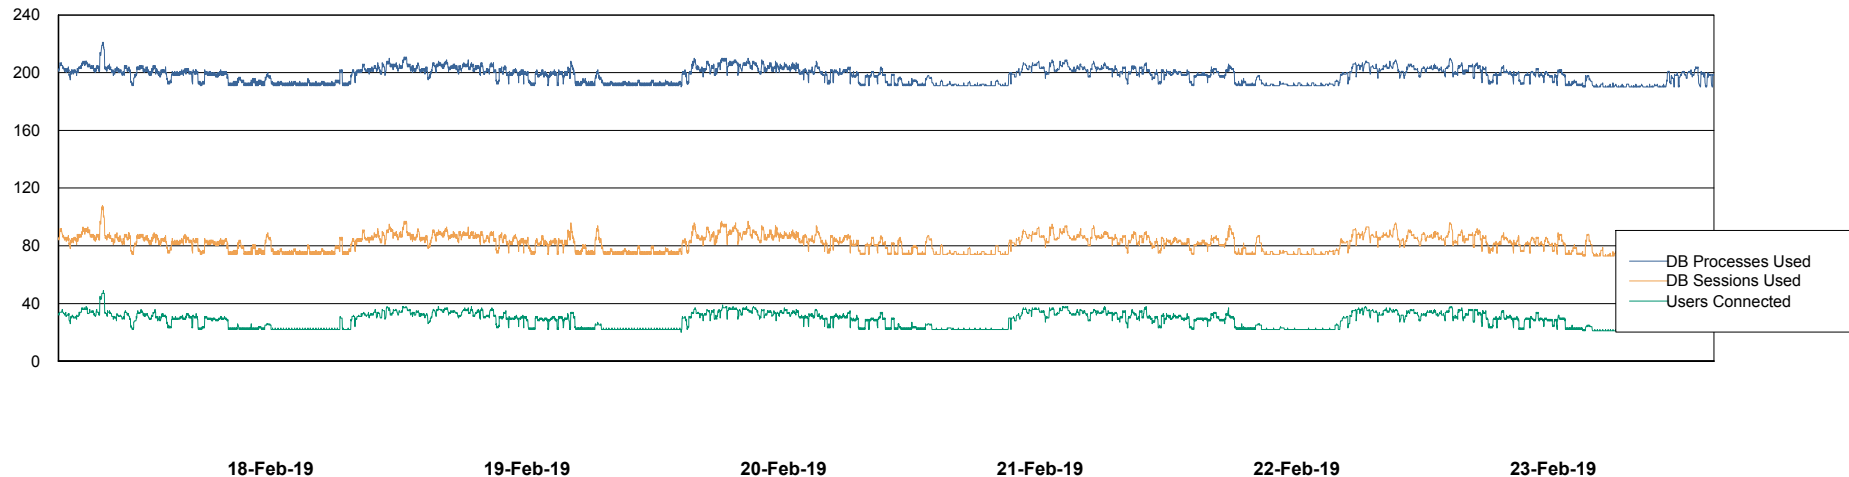

Weekly SLA Customer Report

Customer ECL Production
Database ID 77

Harddisk Usage ECL_PRD_ECL-ABS-WEB

	Free disk space on c: (%)	Total disk space on c: (Gb)
23-Feb-19	76	127
22-Feb-19	76	127
21-Feb-19	76	127
20-Feb-19	76	127
19-Feb-19	76	127
18-Feb-19	76	127
17-Feb-19	76	127

Weekly SLA Customer Report

Customer ECL Production
Database ID 77

Database Performance ECLDB_Production

DB Processes Max 300
DB Sessions Max 480

Weekly SLA Customer Report

Customer ECL Production
Database ID 77