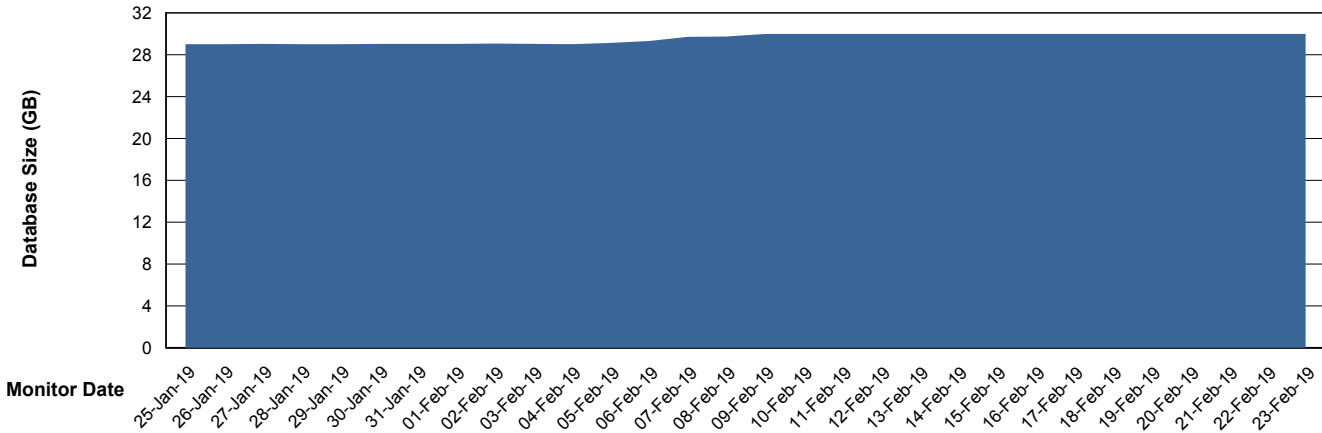

Database Performance ECLDB_Standby

DB Processes Max 300
DB Sessions Max 480

Weekly SLA Customer Report

Customer ECL Production
 Database ID 77

DATABASE SIZE ECLDB_Production

Database growth over last month

Database Tablespace ECLDB_Production

Date	Tablespace Name	Filesize (Gb)	Usedsize (Gb)	Percentage free
23-Feb-19	ABSDATA	33	27	18
	INDX	8	1	88
22-Feb-19	ABSDATA	33	27	18
	INDX	8	1	88
21-Feb-19	ABSDATA	33	27	18
	INDX	8	1	88
20-Feb-19	ABSDATA	33	27	18
	INDX	8	1	88
19-Feb-19	ABSDATA	33	27	18
	INDX	8	1	88
18-Feb-19	ABSDATA	33	27	18
	INDX	8	1	88
17-Feb-19	ABSDATA	33	27	18
	INDX	8	1	88