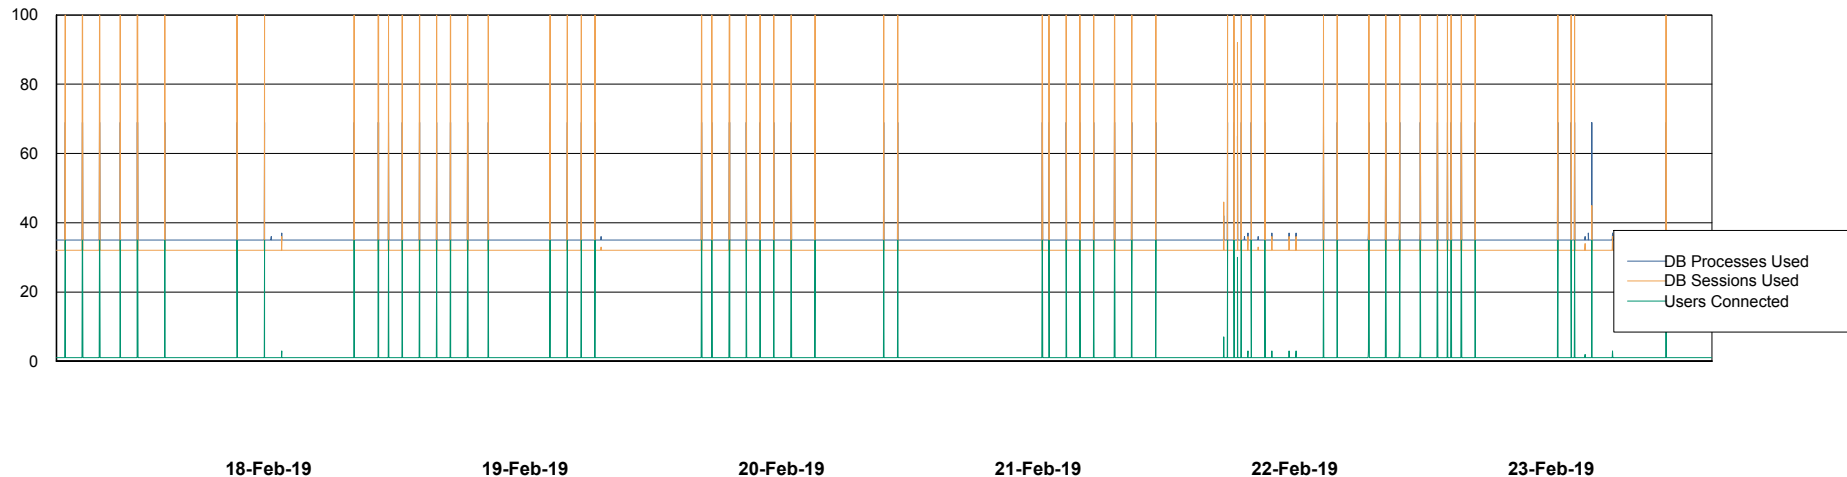

Weekly SLA Customer Report

Customer ECL Production
Database ID 77

Database Performance ECLDB_Production

DB Processes Max 300
DB Sessions Max 480

Weekly SLA Customer Report

Customer ECL Production
Database ID 77

Database Performance ECLDB_Standby

DB Processes Max 300
DB Sessions Max 480

Weekly SLA Customer Report

Customer ECL Production
 Database ID 77

DATABASE SIZE ECLDB_Production

Database growth over last month