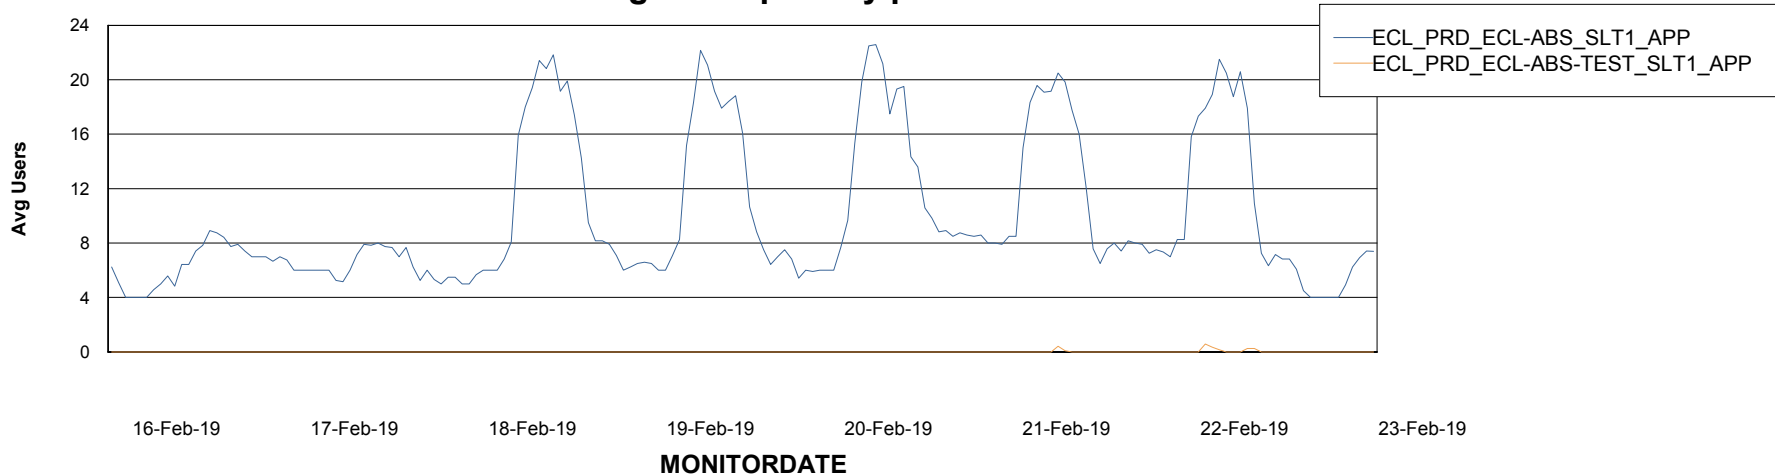

Avg users per day per ABS server