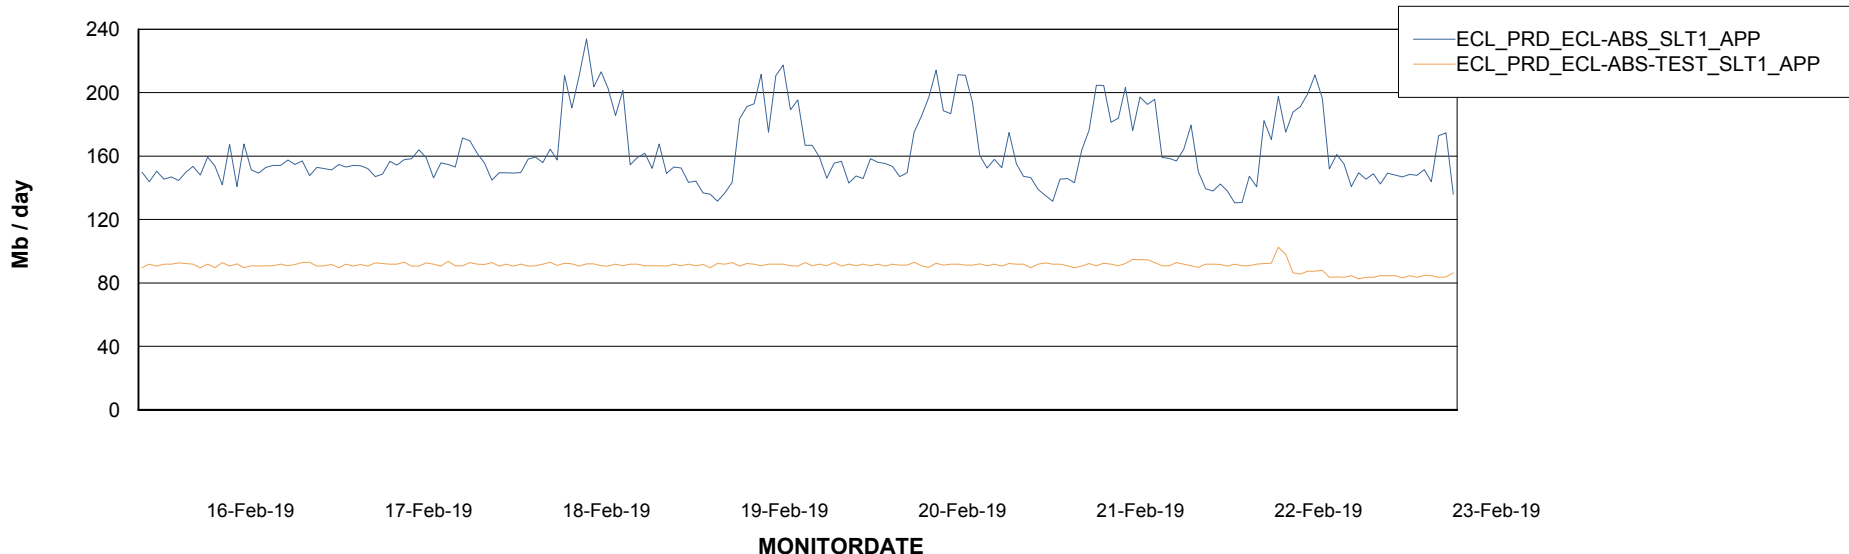

ABSSolute Application Server Services

Avg memory used per ABS Server Service