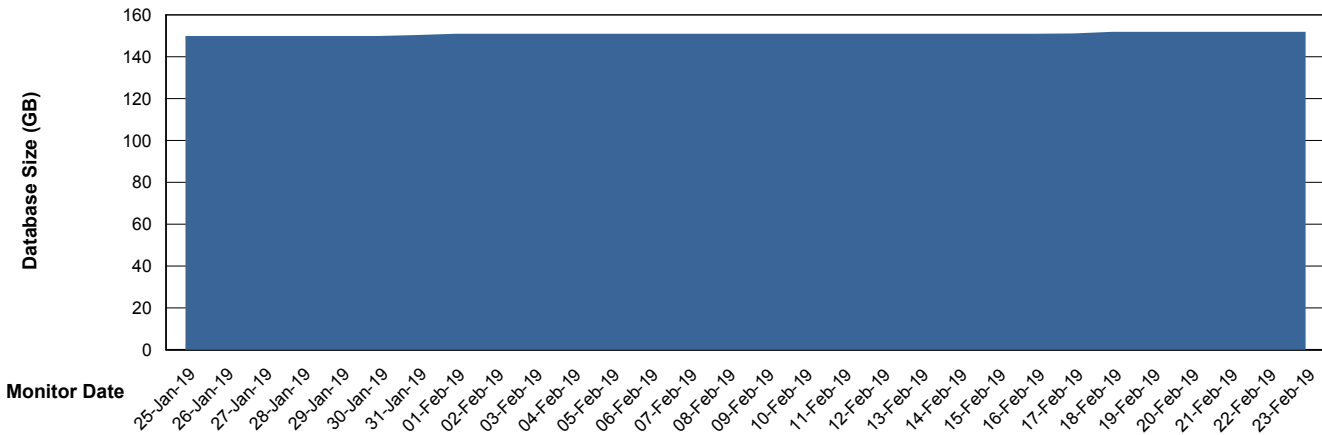

Database Performance DFDDDBI_Production

DB Processes Max 500
DB Sessions Max 772

Weekly SLA Customer Report

Customer DFD Production
Database ID 39

DATABASE SIZE DFDDDB_Production

Database growth over last month