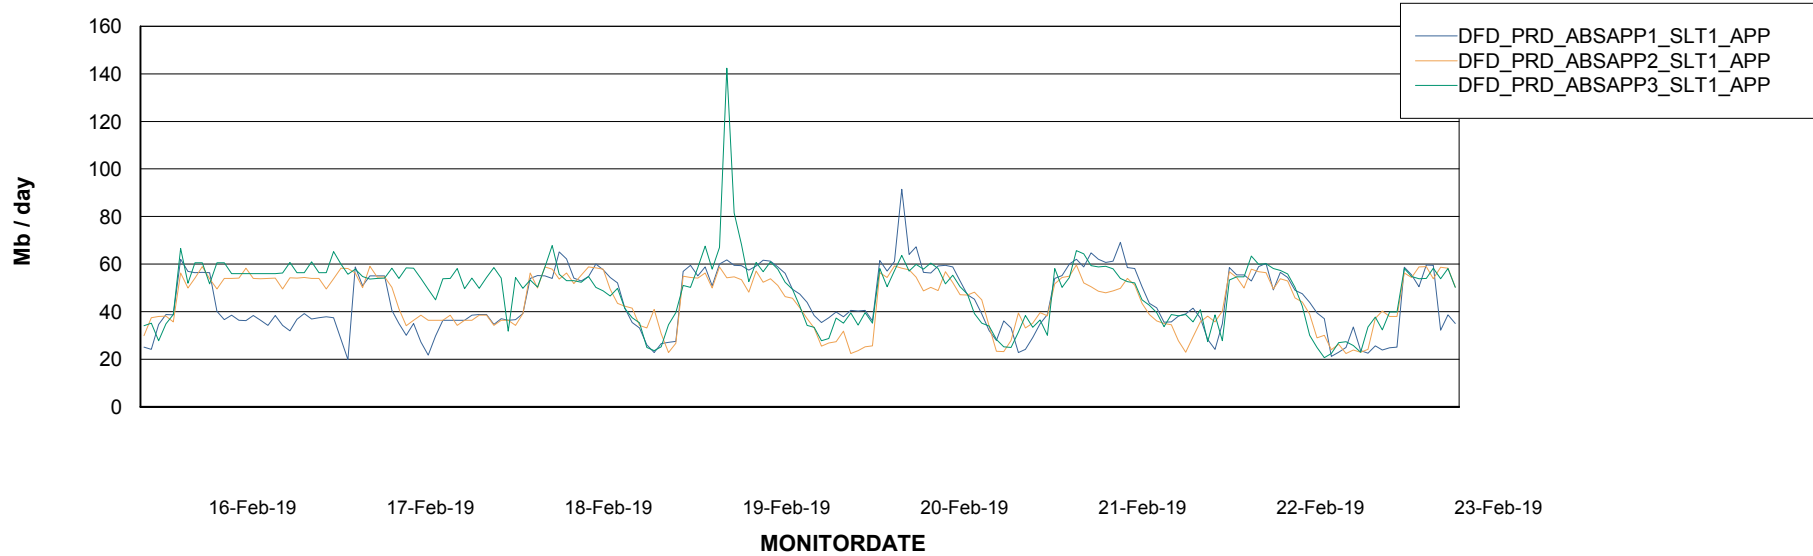

Weekly SLA Customer Report

Customer DFD Production
 Database ID 39

Database Tablespace DFDDDBBI_Production

Date	Tablespace Name	Filesize (Gb)	Usedsize (Gb)	Percentage free
23-Feb-19	ABSDATA	33	28	15
	INDX	31	26	16
22-Feb-19	ABSDATA	33	28	15
	INDX	31	26	16
21-Feb-19	ABSDATA	33	28	15
	INDX	31	26	16
20-Feb-19	ABSDATA	33	28	15
	INDX	31	26	16
19-Feb-19	ABSDATA	33	28	15
	INDX	31	26	16
18-Feb-19	ABSDATA	33	28	15
	INDX	31	26	16
17-Feb-19	ABSDATA	33	28	15
	INDX	31	26	16

Standby Database Health DFD Production

Recovery lag for last 7 days

Weekly SLA Customer Report

Customer DFD Production
Database ID 39

ABSSolute Application Server Services

Avg memory used per ABS Server Service