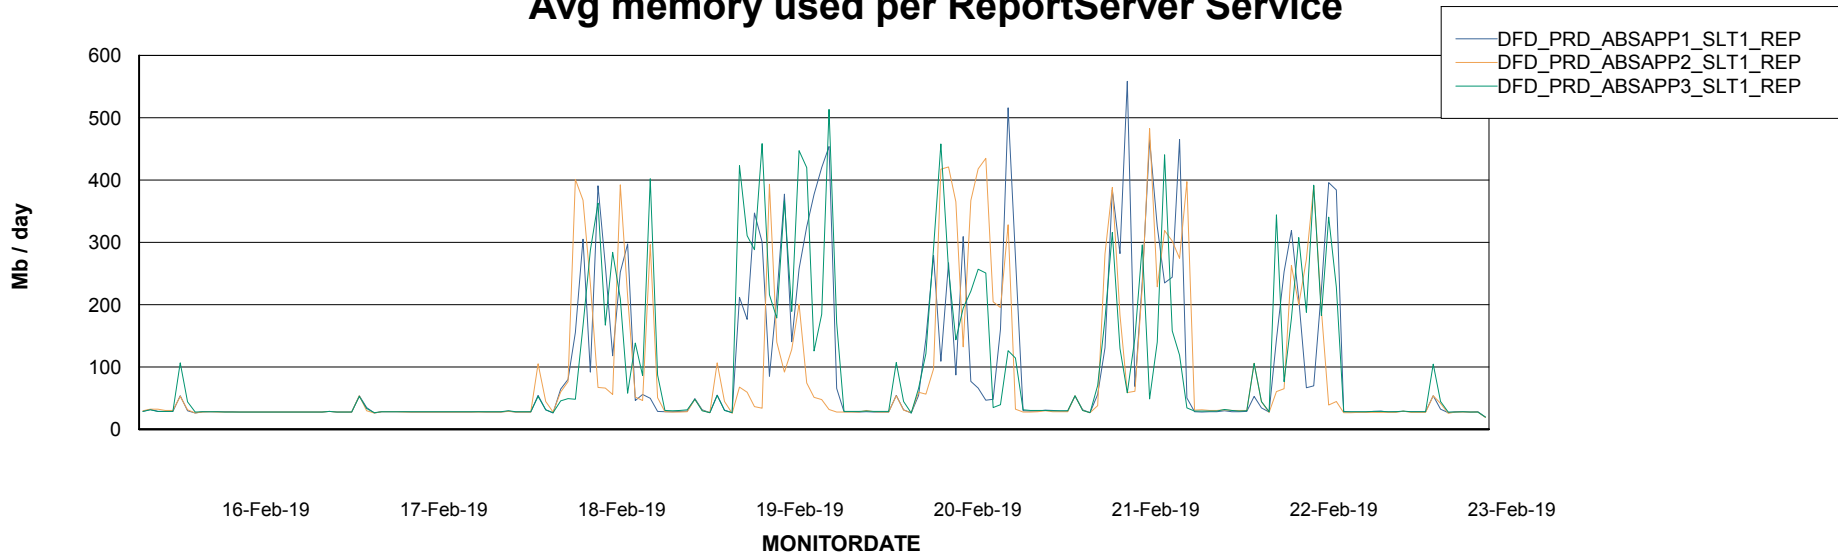

Avg users per day per ABS server

Weekly SLA Customer Report

Customer DFD Production
Database ID 39

ABSSolute Application ReportServer Services

Avg memory used per ReportServer Service

Disaster per ABS component