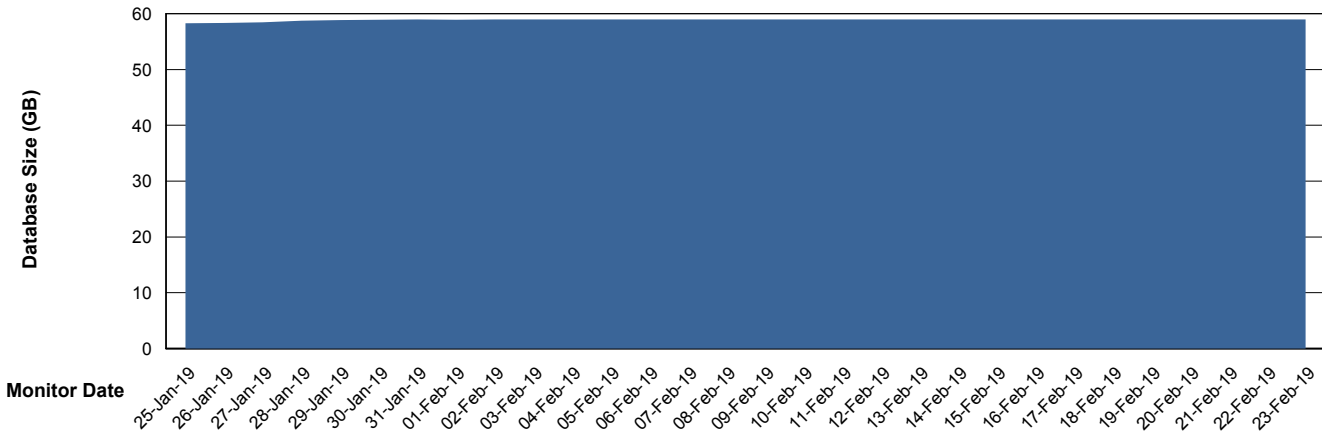

DATABASE SIZE DFDDDBI_Production

Database growth over last month