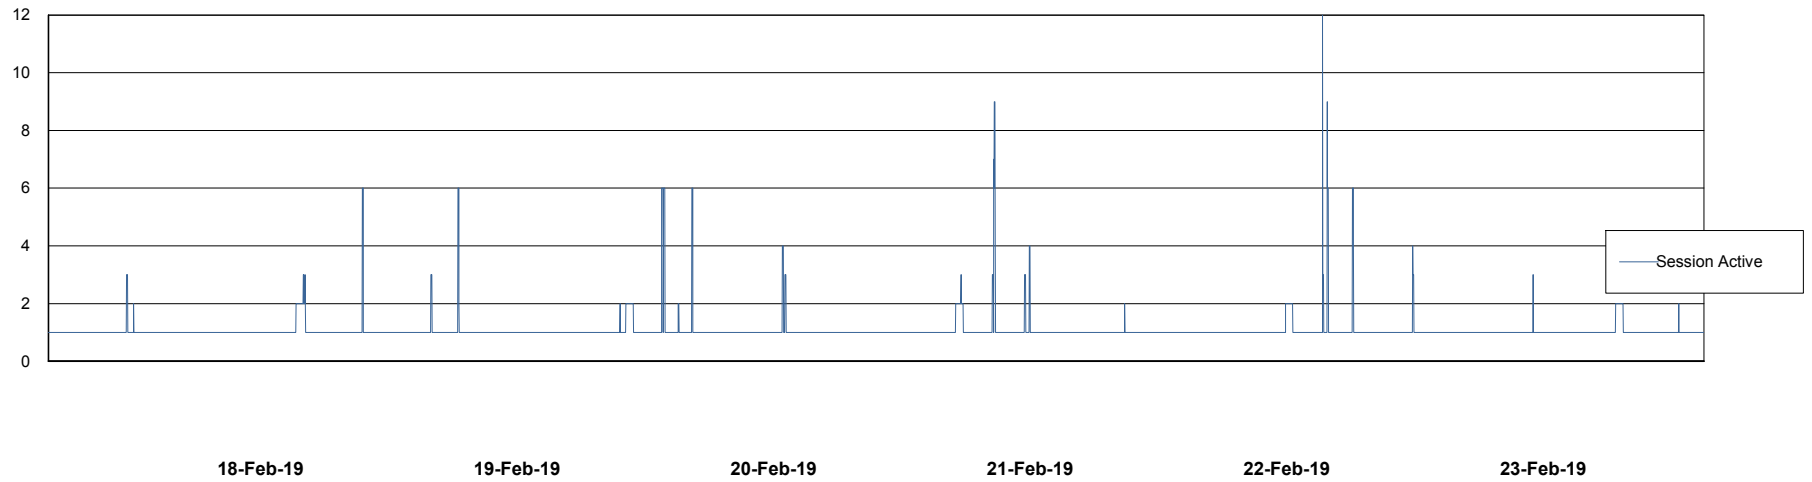

Database Performance DFDDDBI_Production

DB Processes Max 500
DB Sessions Max 772