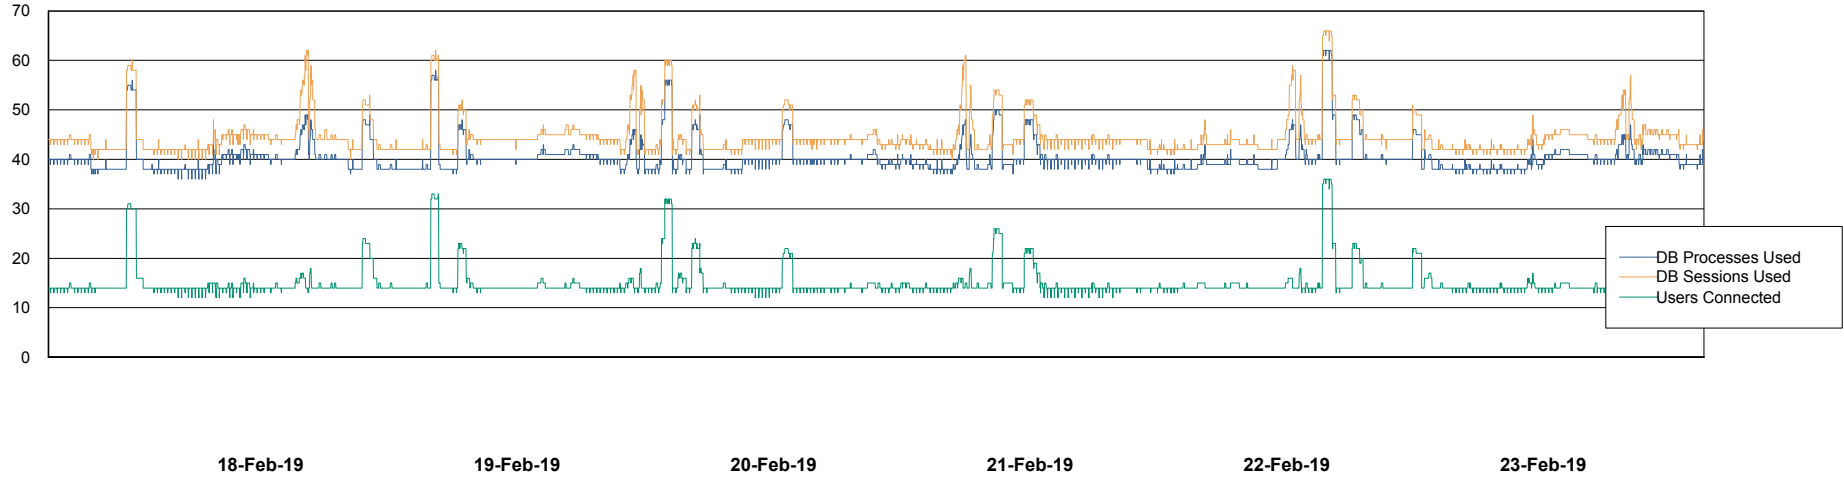

Database Performance DFDDDBI_Production

DB Processes Max 500
DB Sessions Max 772