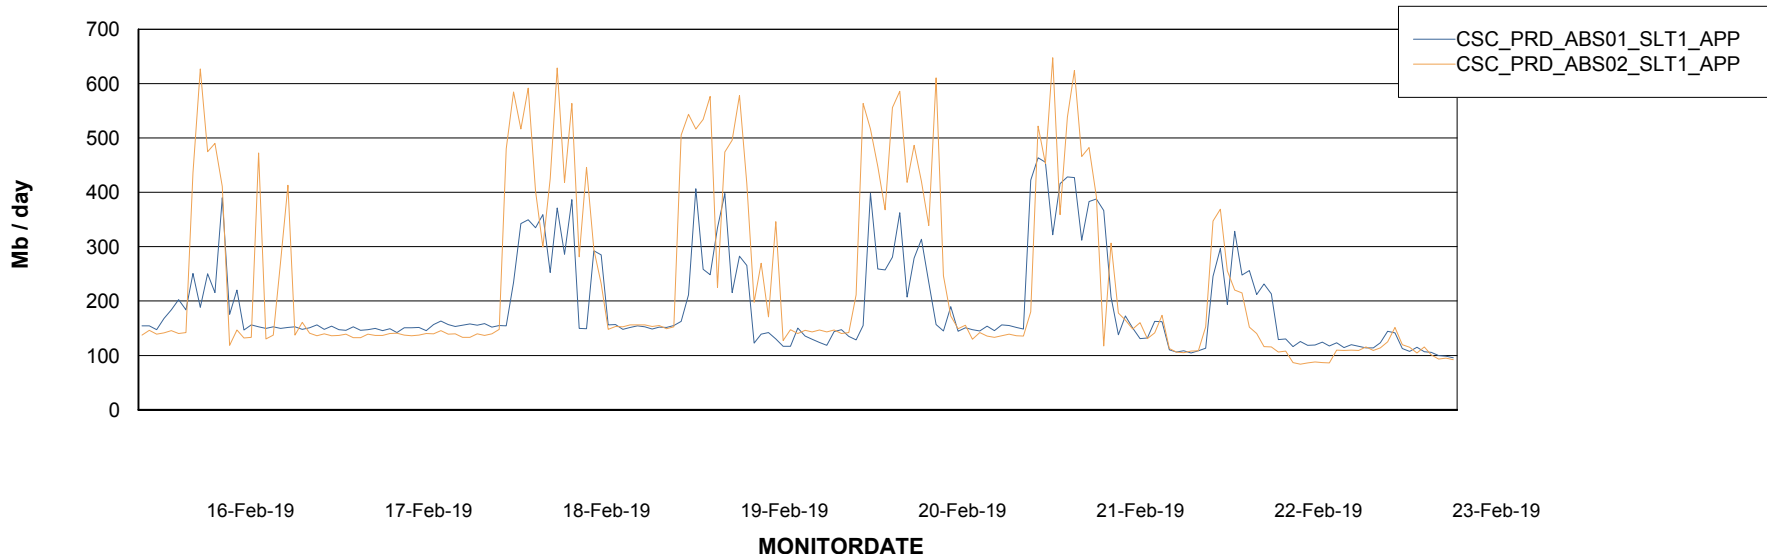

ABSSolute Application Server Services

Avg memory used per ABS Server Service