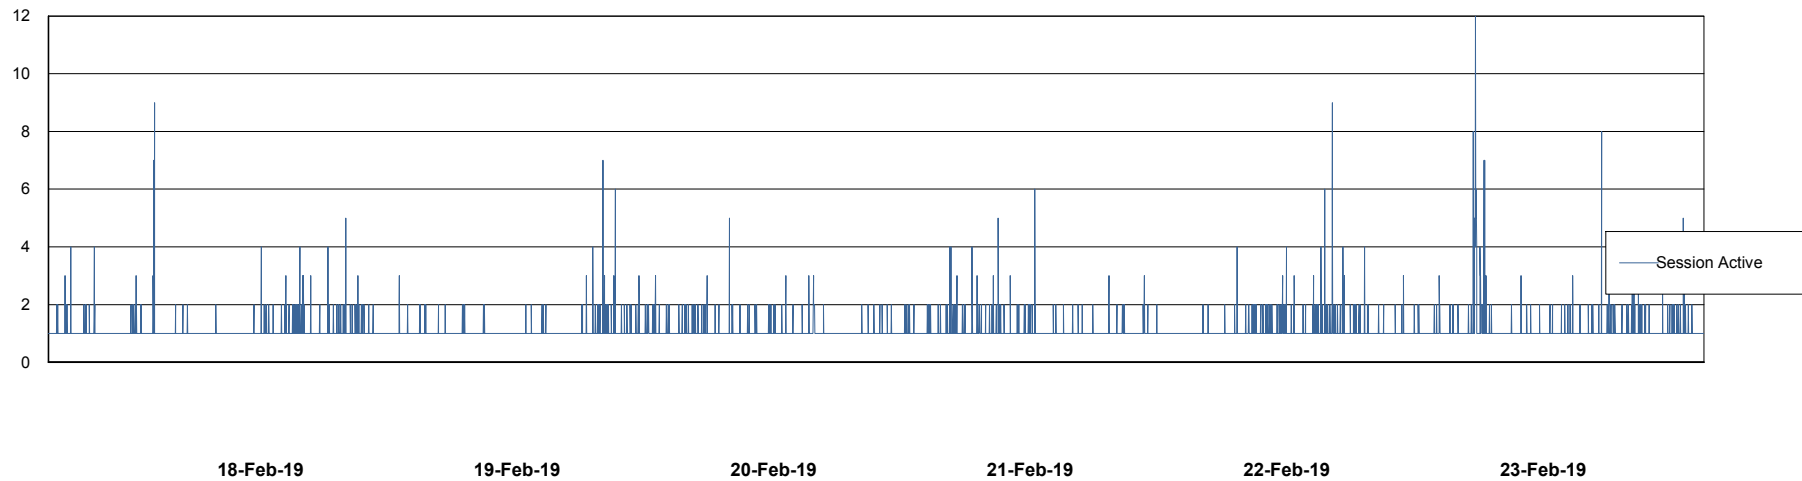

Database Performance CSCDB_Standby

DB Processes Max 500
DB Sessions Max 800