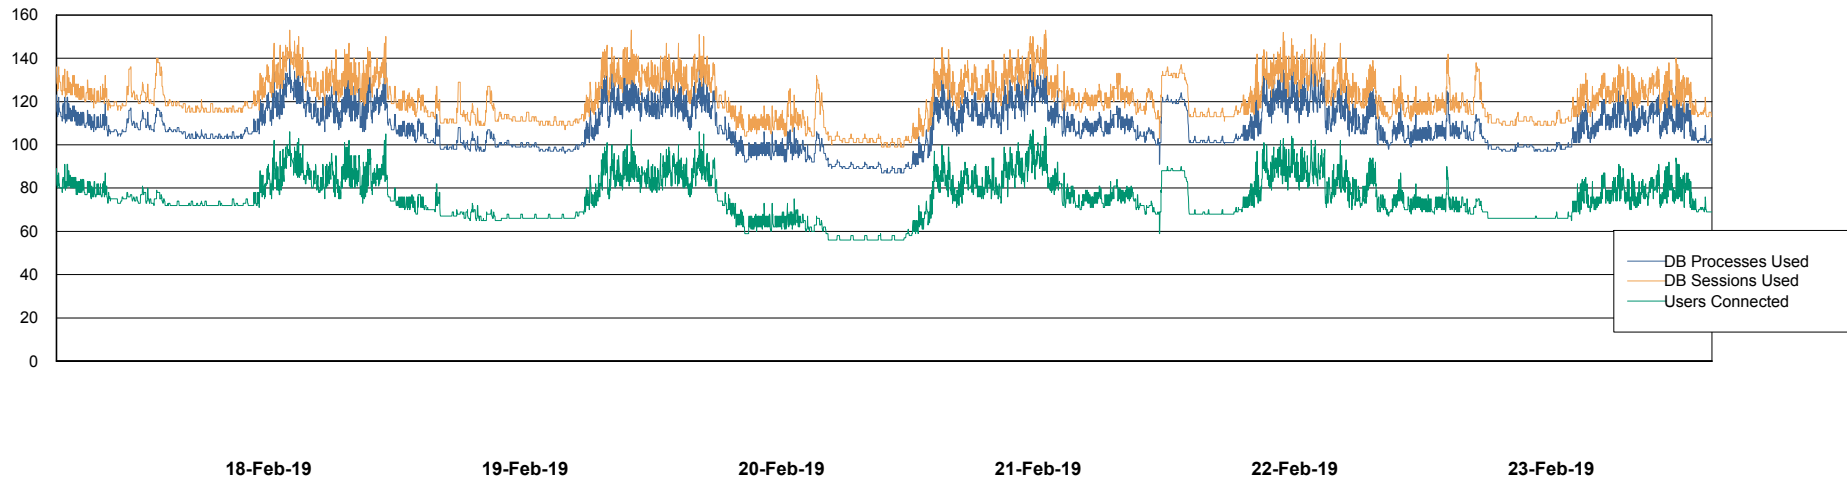

Database Performance CSCDB_Primary

DB Processes Max 500
DB Sessions Max 800