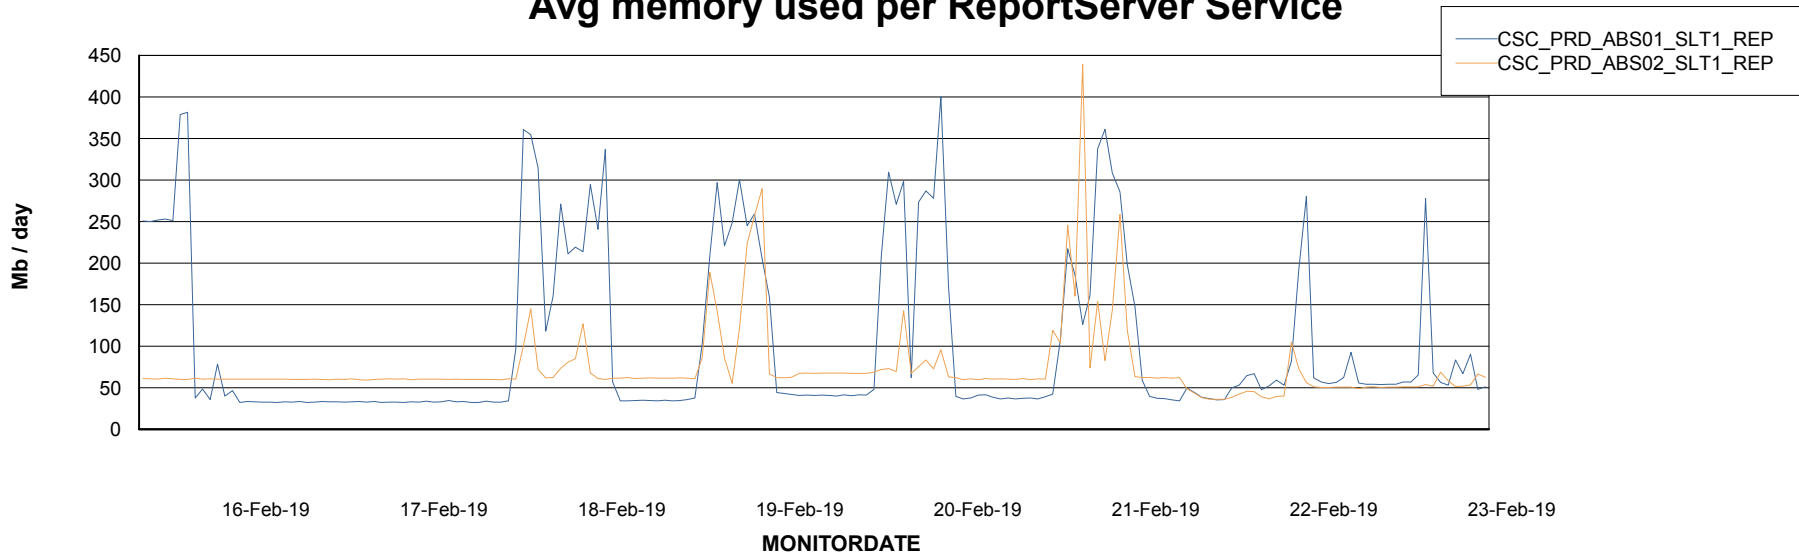

ABSSolute Application ReportServer Services

Avg memory used per ReportServer Service