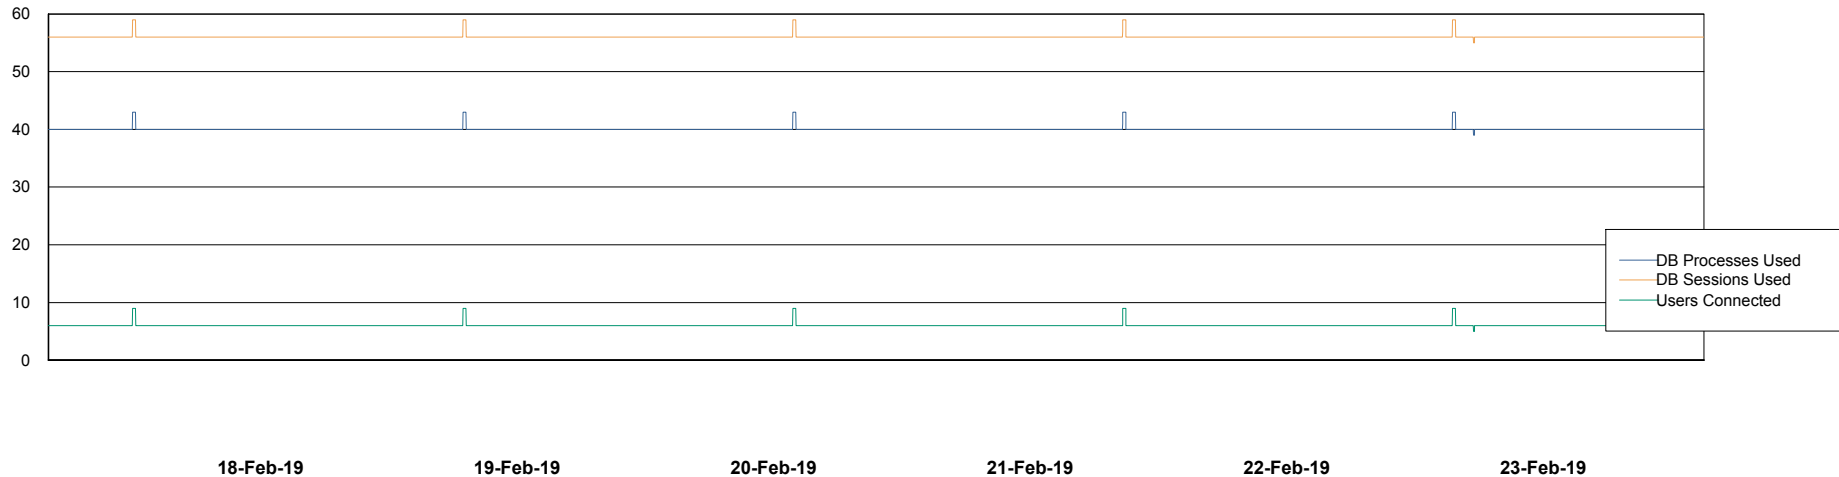

Database Performance CSCDB_Standby

DB Processes Max 500
DB Sessions Max 800