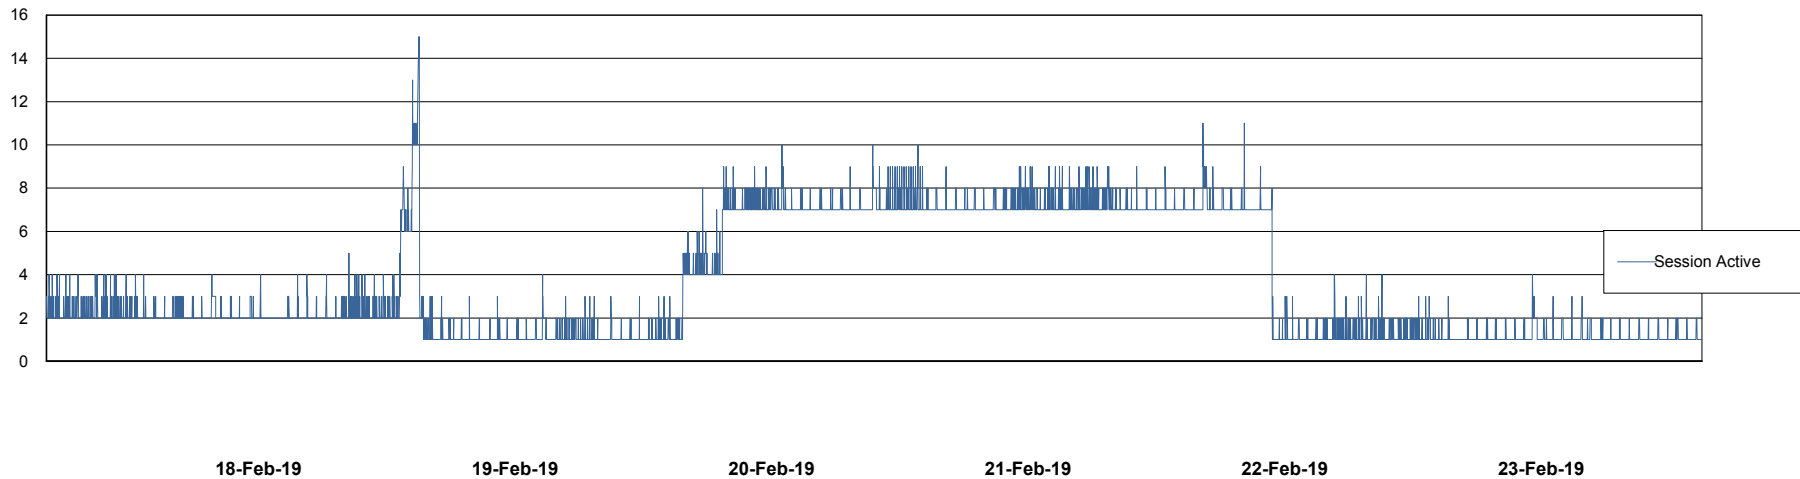

Weekly SLA Customer Report

Customer CLO Production
Database ID 38

Database Performance CLODB_PRD_BI

Weekly SLA Customer Report

Customer CLO Production
Database ID 38

Database Performance CLODB_PRD_Production