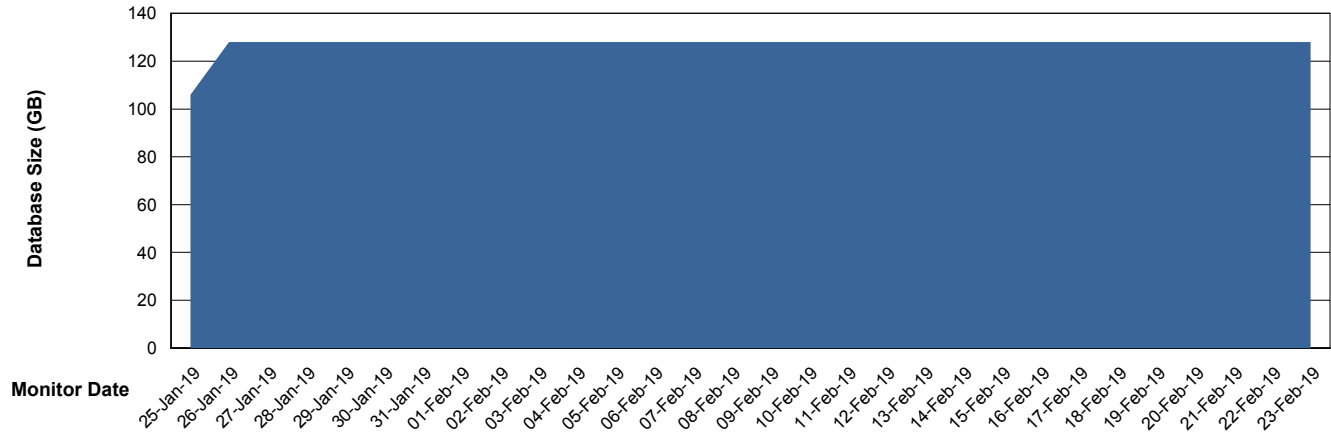

DATABASE SIZE CLODB_PRD_Test

Database growth over last month