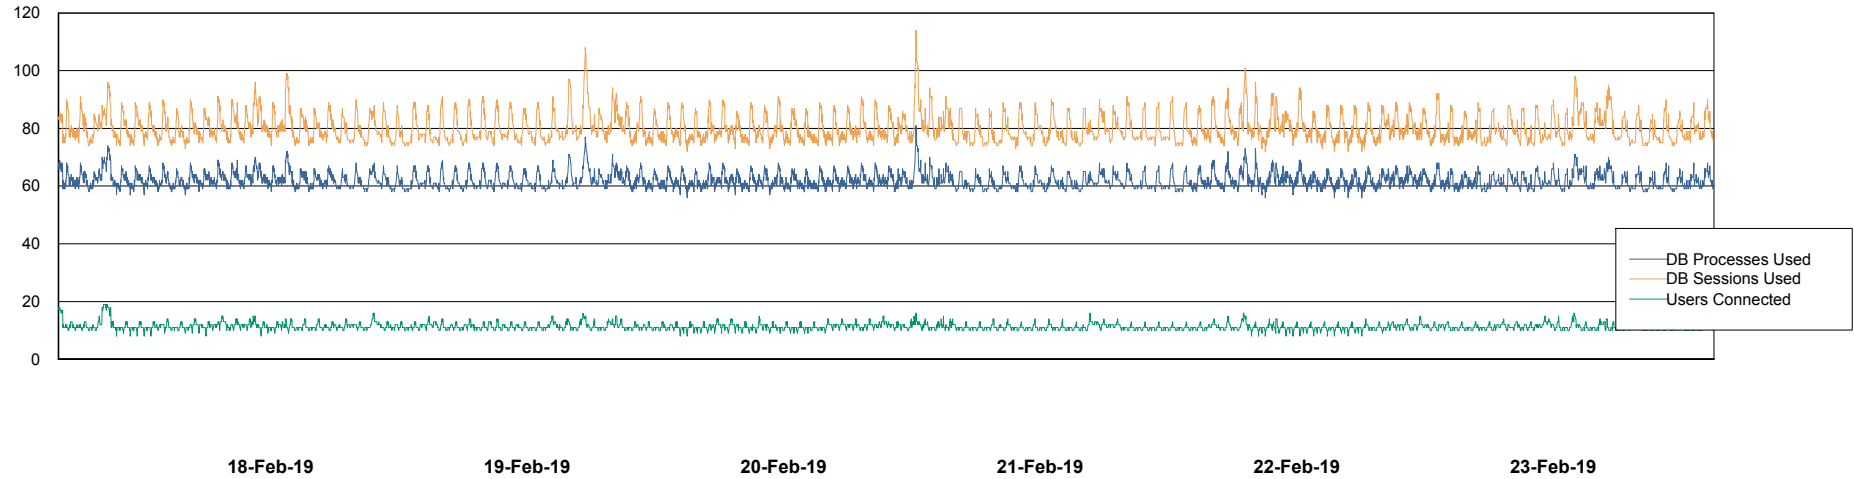

Database Performance CLODB_PRD_BI