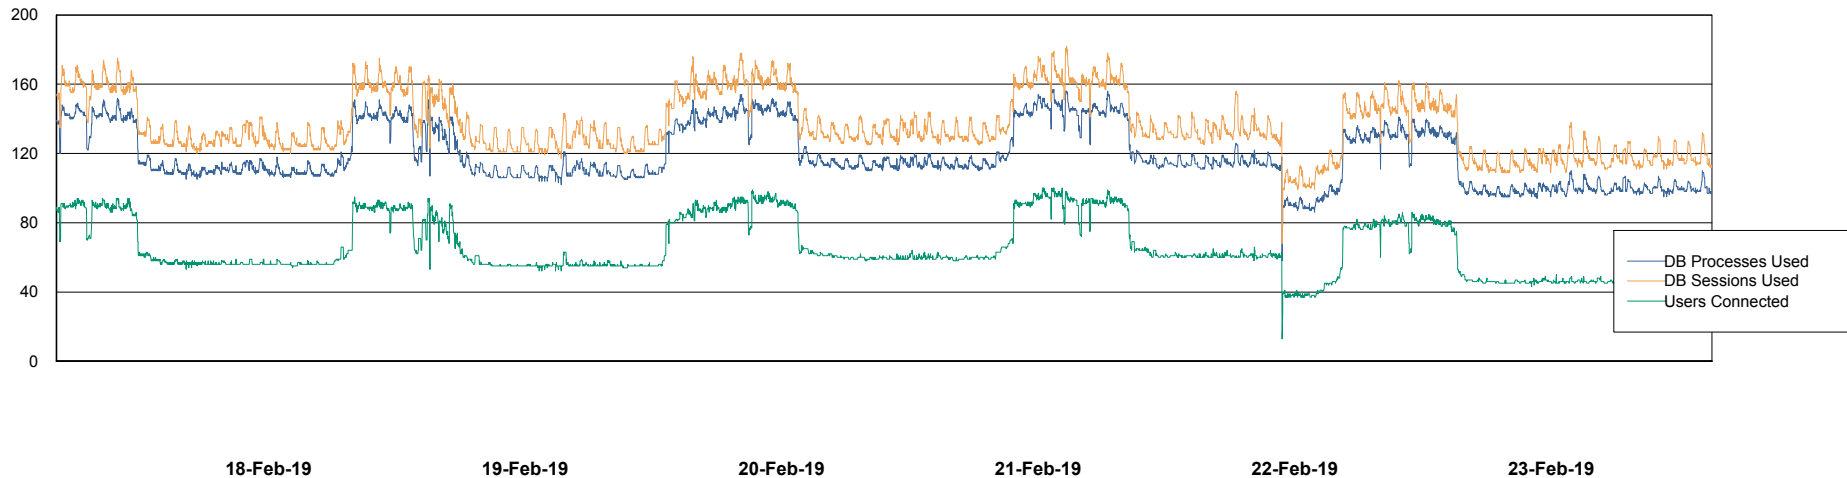

Weekly SLA Customer Report

Customer CLO Production
Database ID 38

Database Performance CLODB_PRD_BI

Weekly SLA Customer Report

Customer CLO Production
Database ID 38

Database Performance CLODB_PRD_Production