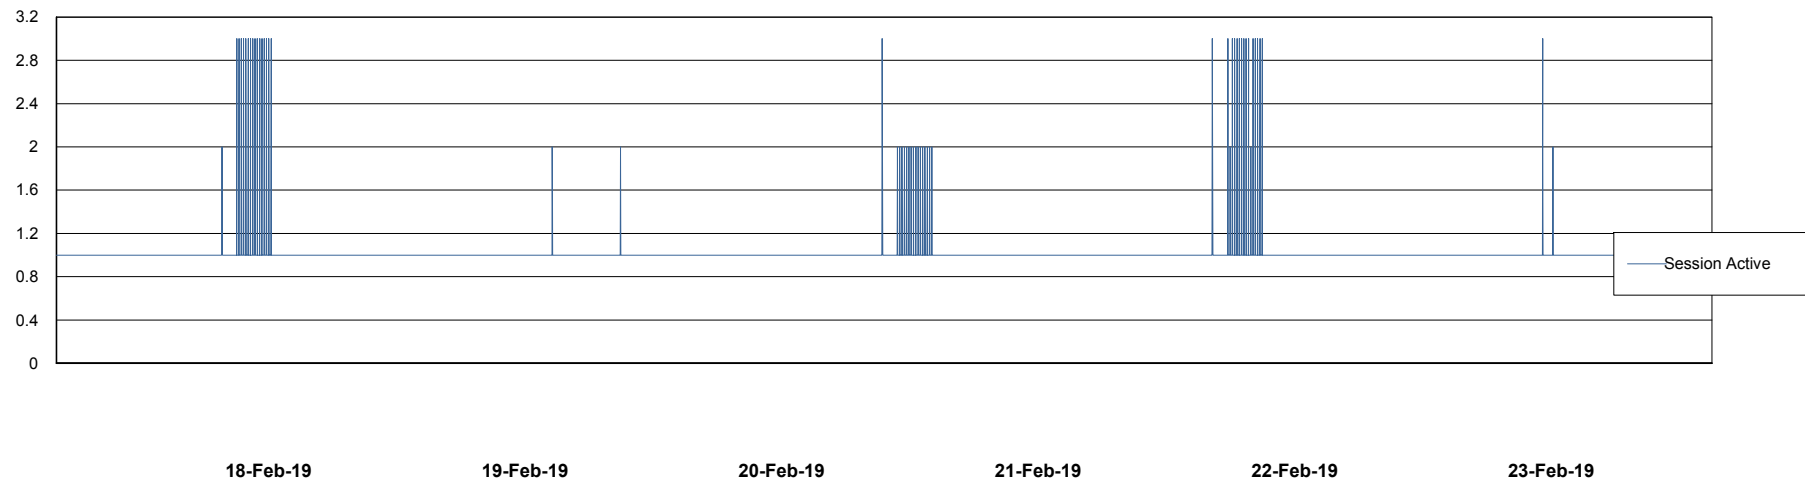

Weekly SLA Customer Report

Customer CLO Production
Database ID 38

Database Performance CLODB_PRD_Standby

Weekly SLA Customer Report

Customer CLO Production
Database ID 38

Database Performance CLODB_PRD_Test

Weekly SLA Customer Report

Customer CLO Production
Database ID 38

DATABASE SIZE CLODB_PRD_BI

Database growth over last month

DATABASE SIZE CLODB_PRD_Production

Database growth over last month

Weekly SLA Customer Report