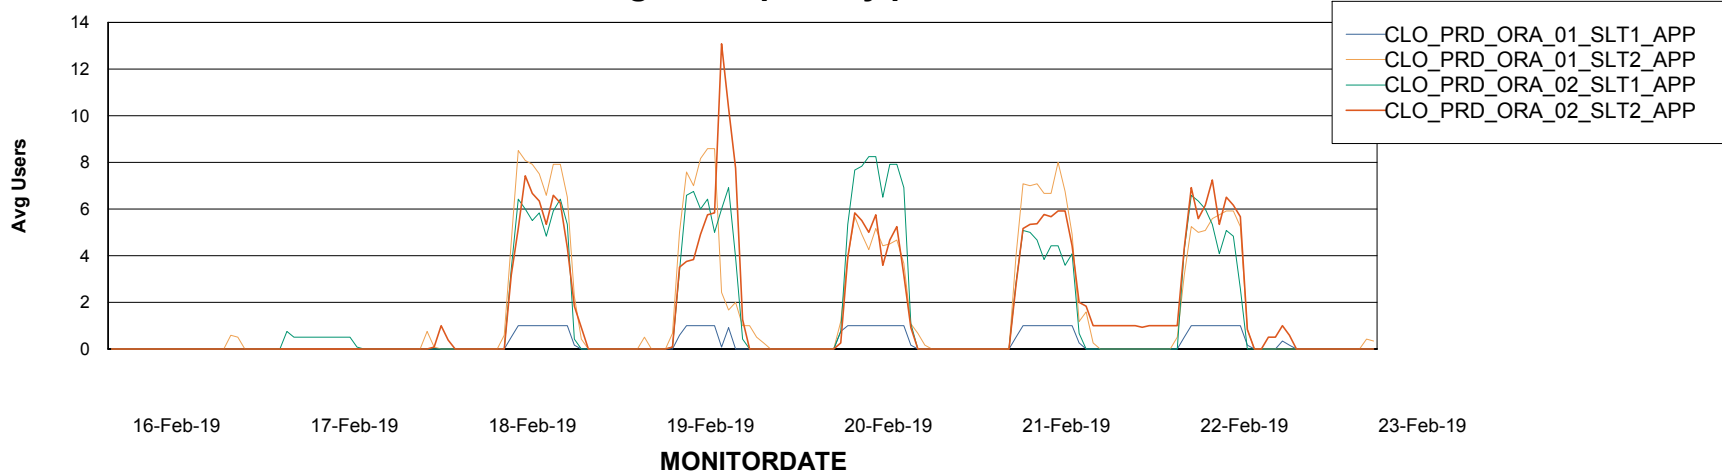

Weekly SLA Customer Report

Customer CLO Production
Database ID 38

ABSSolute Application Server Services

Avg memory used per ABS Server Service

Avg users per day per ABS server

Weekly SLA Customer Report

Customer CLO Production
Database ID 38