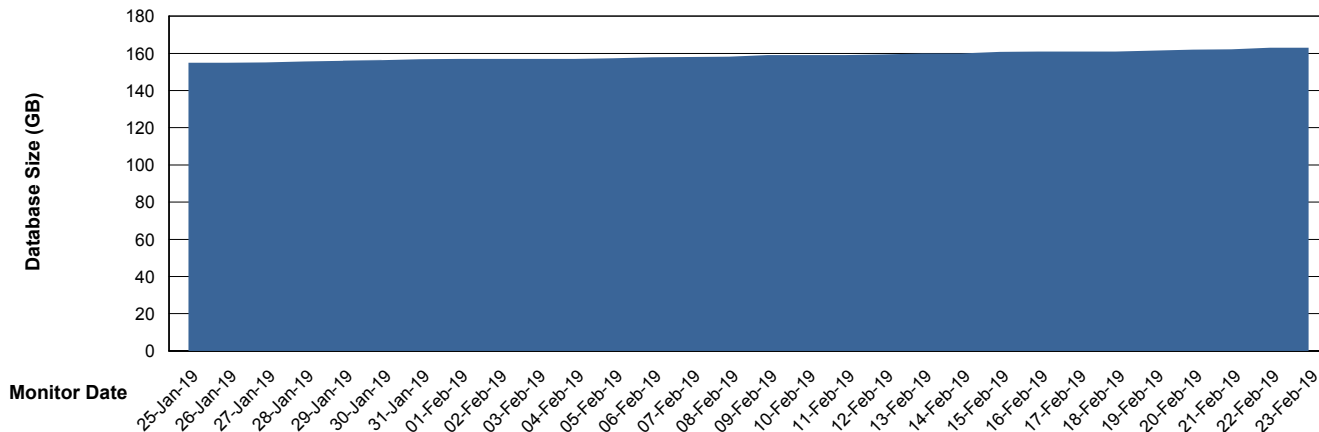

Weekly SLA Customer Report

Customer CLO Production
Database ID 38

DATABASE SIZE CLODB_PRD_BI

Database growth over last month

DATABASE SIZE CLODB_PRD_Production

Database growth over last month

Weekly SLA Customer Report