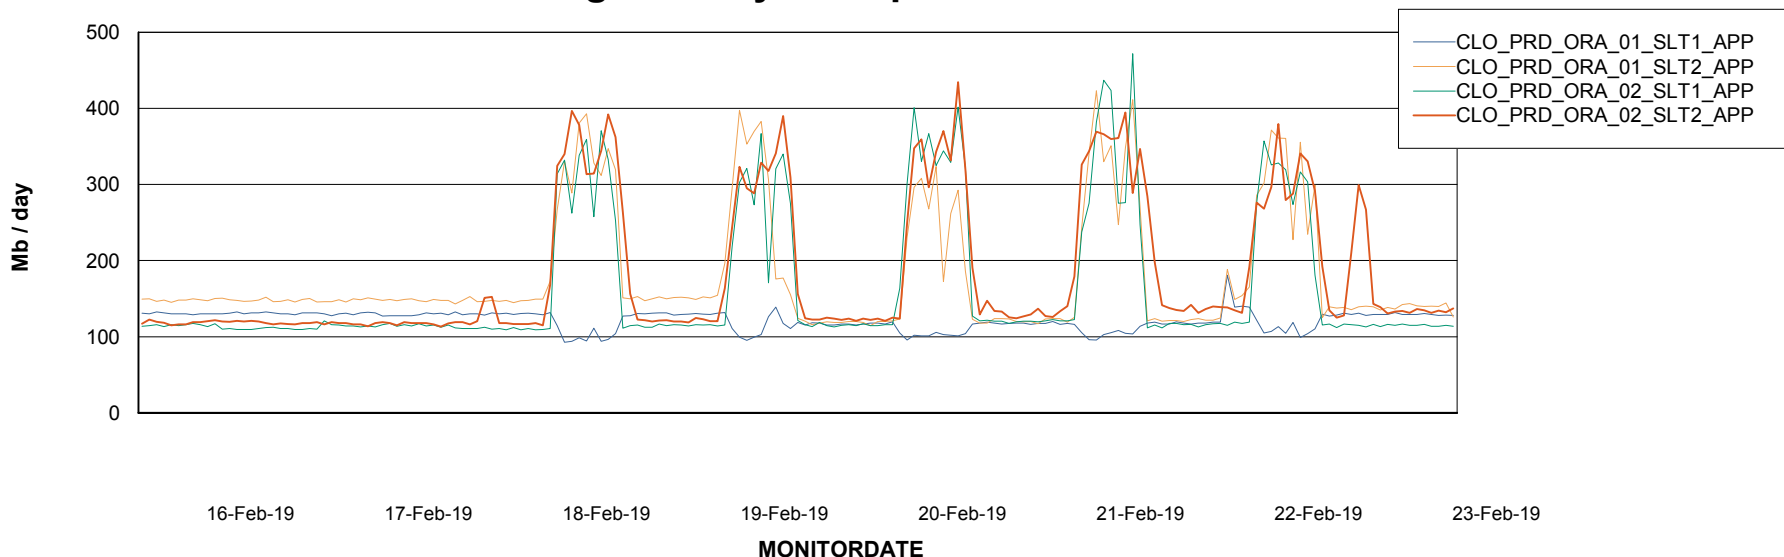

ABSSolute Application Server Services

Avg memory used per ABS Server Service