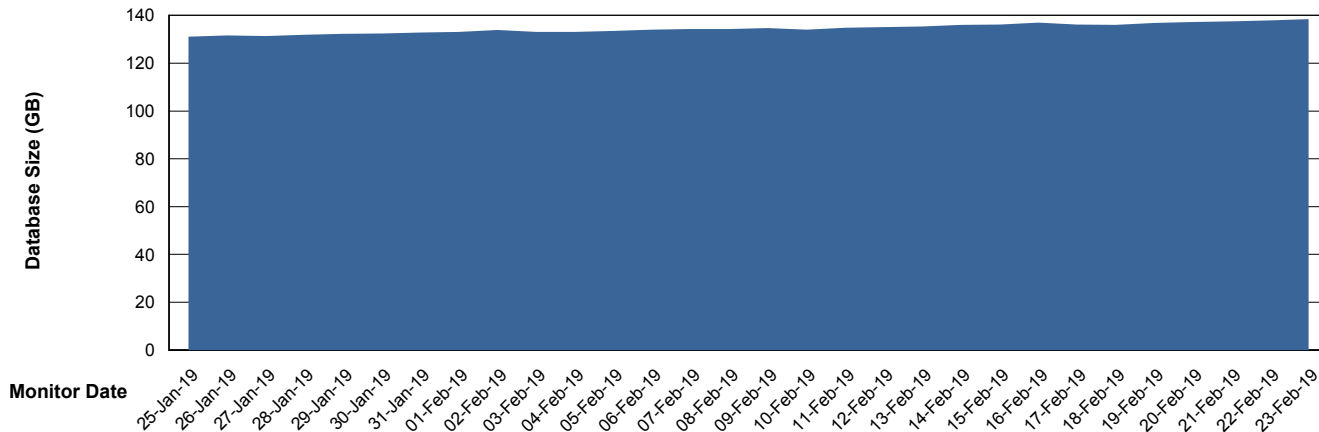

DATABASE SIZE CLODB_PRD_BI

Database growth over last month