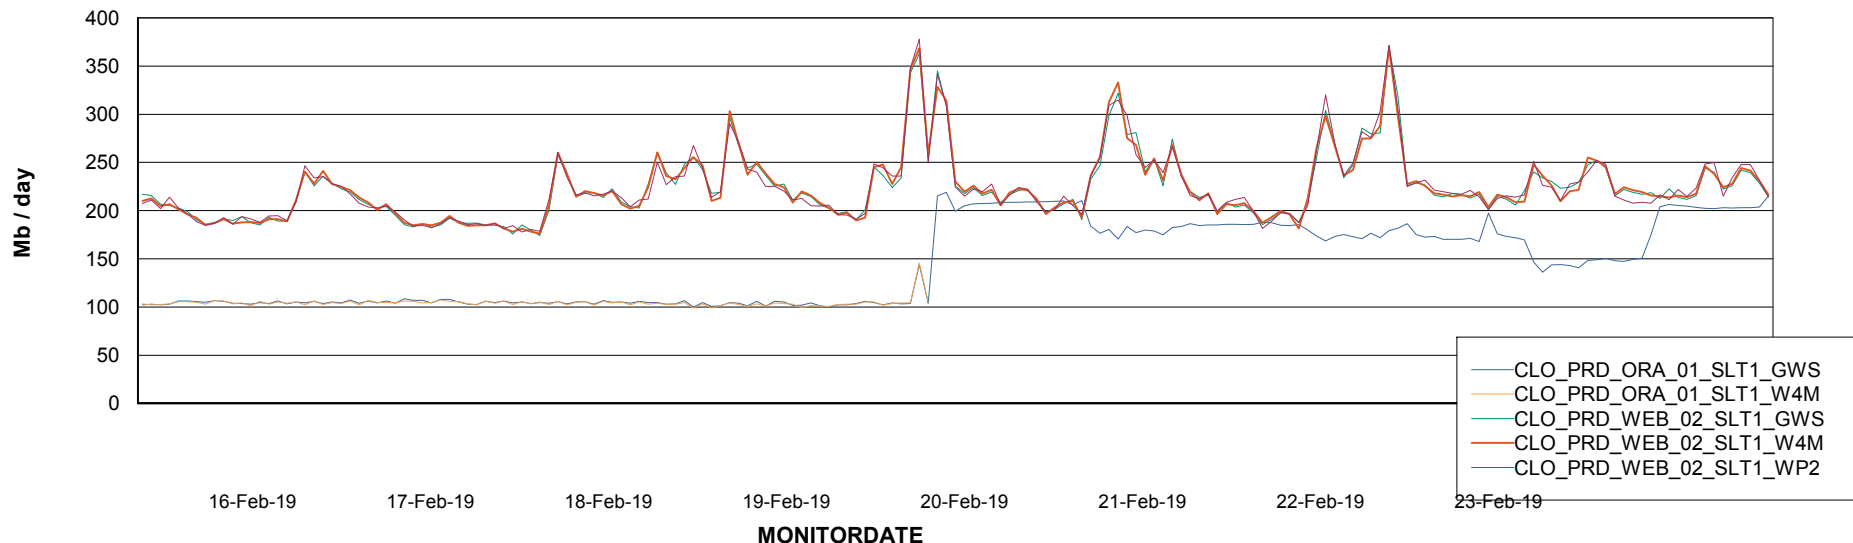

ABSSolute Application ReportServer Services

Avg memory used per ReportServer Service

Weekly SLA Customer Report

Customer CLO Production
Database ID 38

ABSSolute Web Component Services

Avg memory used per ABS Web component