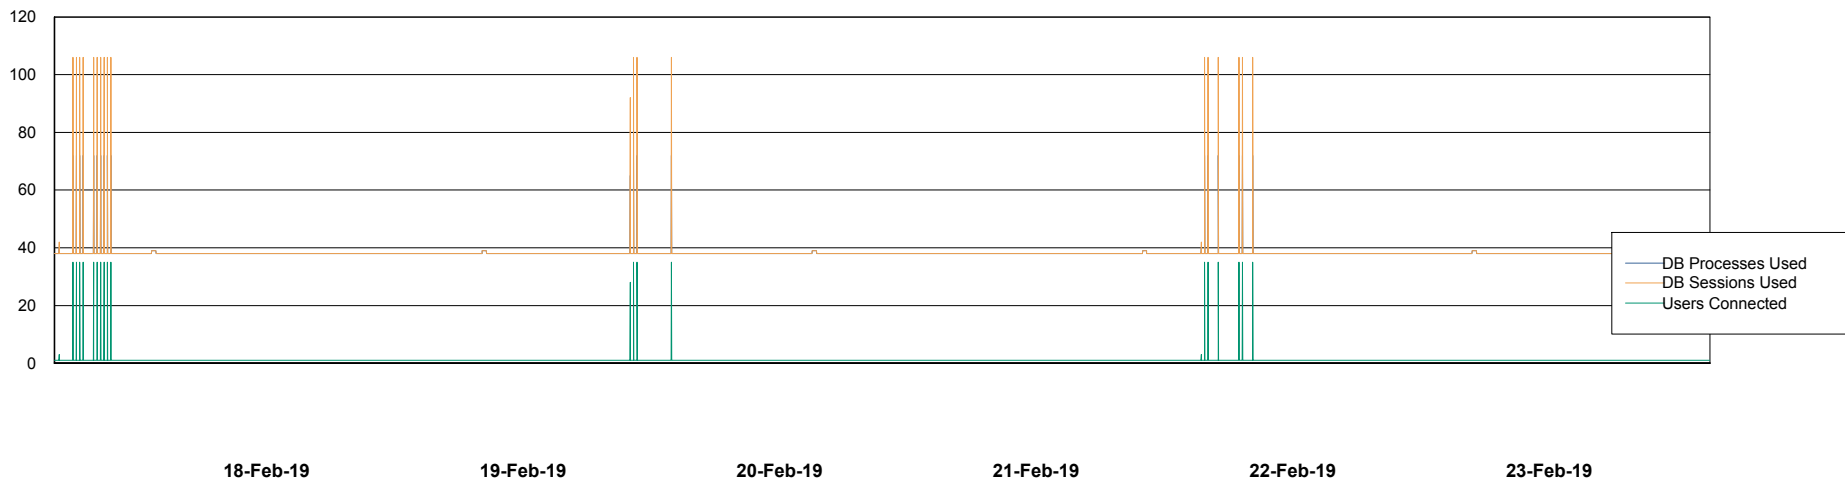

Database Performance CLODB_PRD_Standby