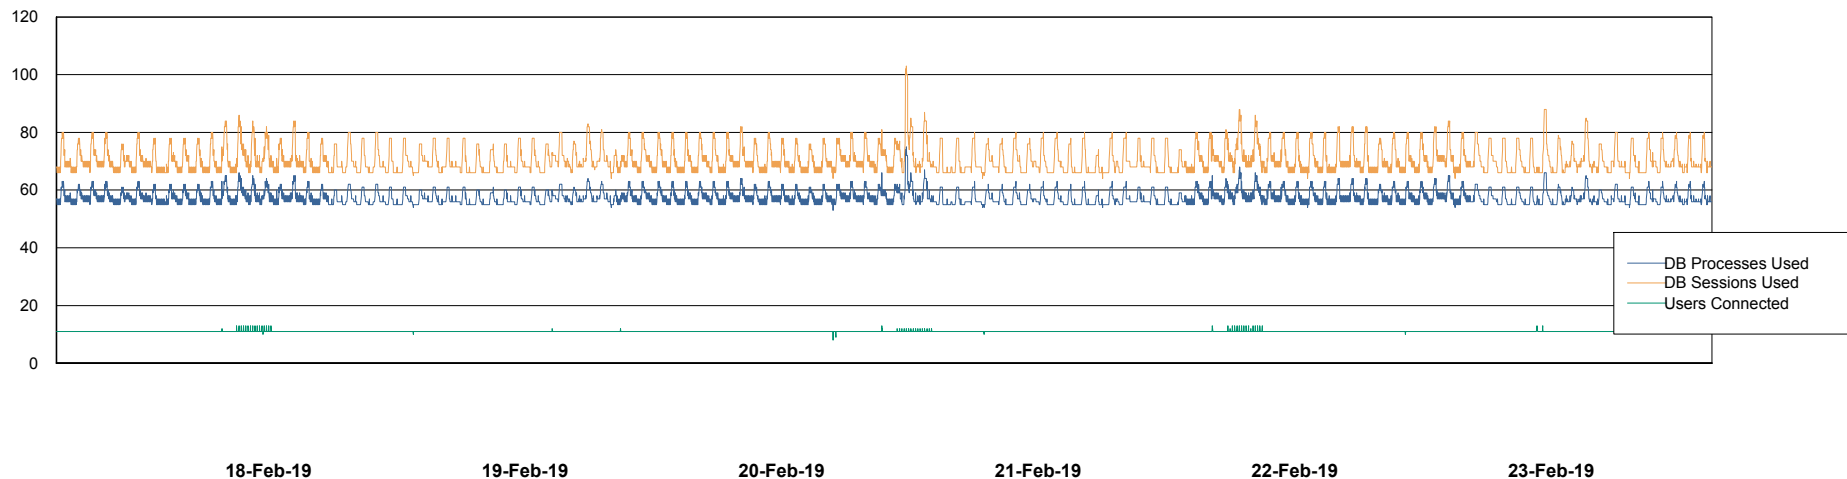

Weekly SLA Customer Report

Customer CLO Production
Database ID 38

Database Performance CLODB_PRD_Standby

Weekly SLA Customer Report

Customer CLO Production
Database ID 38

Database Performance CLODB_PRD_Test