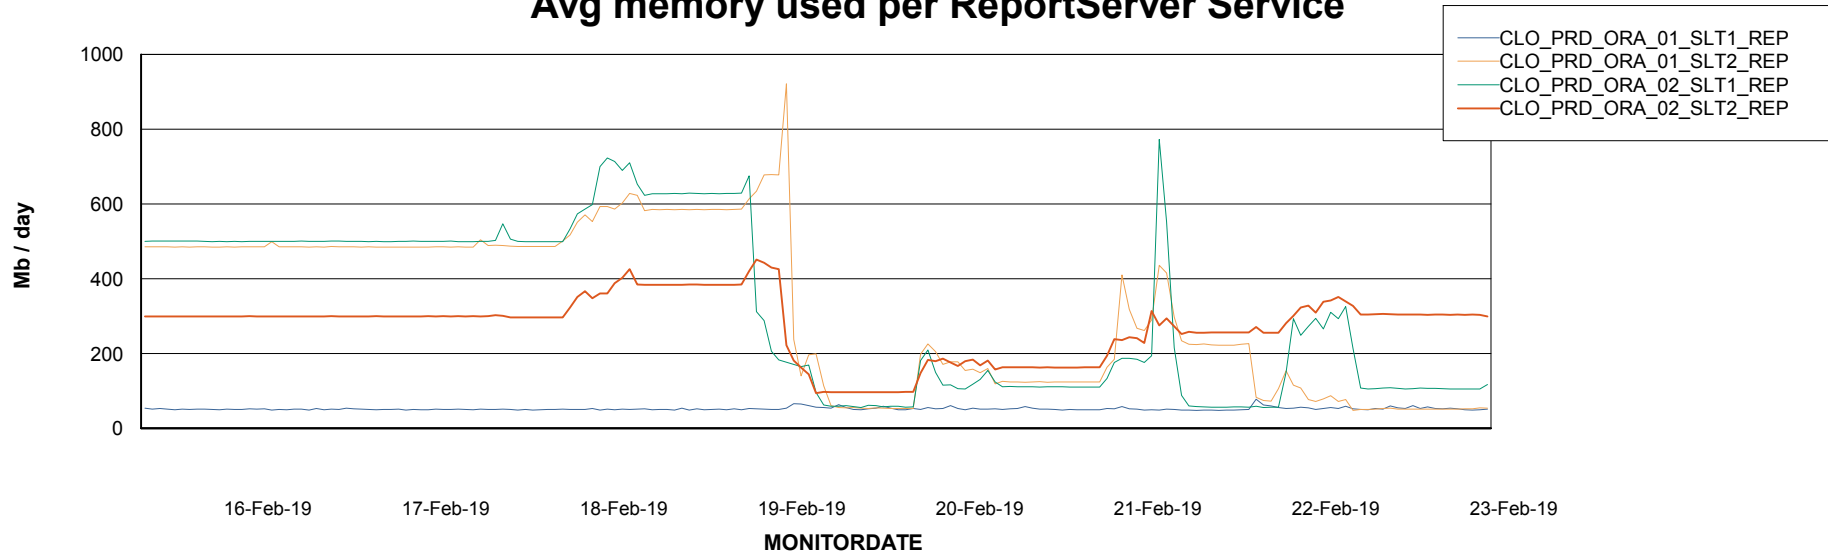

ABSSolute Application ReportServer Services

Avg memory used per ReportServer Service