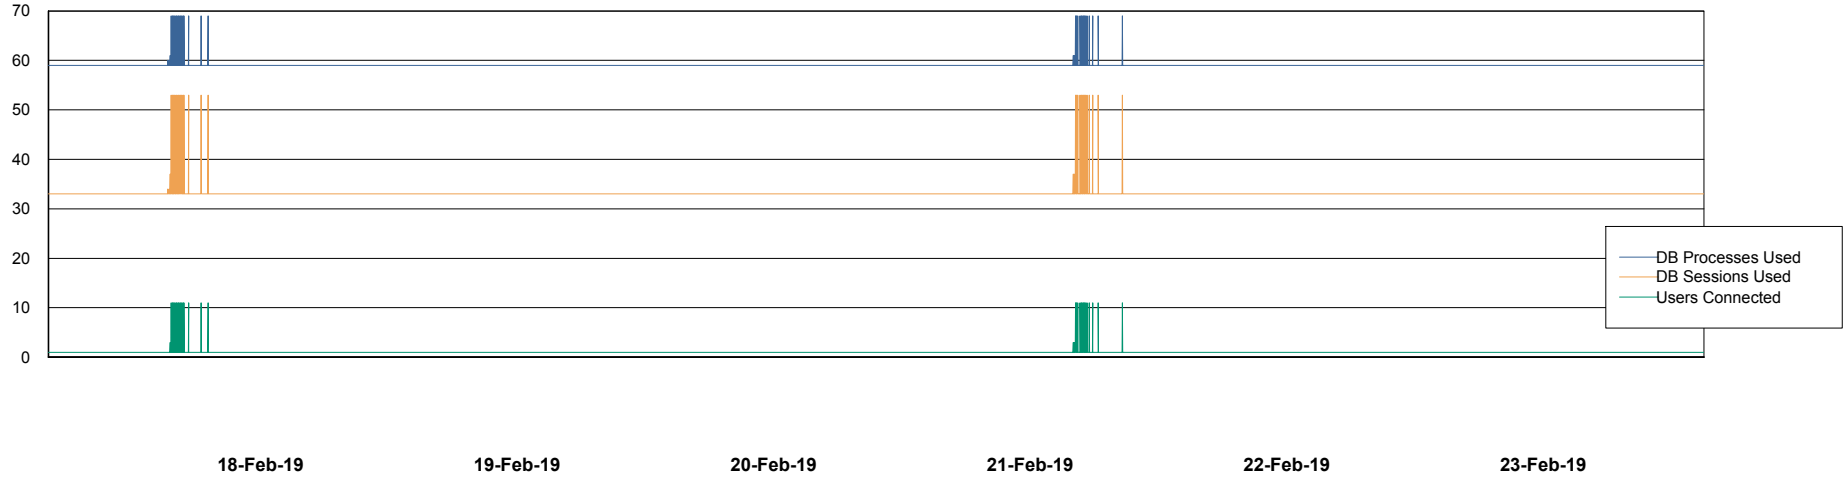

Weekly SLA Customer Report

Customer BOH_Production
Database ID 55

Database Performance BOHABS01_DB_Primary

DB Processes Max 500
DB Sessions Max 780

Weekly SLA Customer Report

Customer BOH_Production
Database ID 55

Database Performance BOHABS02_DB_Standby

DB Processes Max 500
DB Sessions Max 776

Weekly SLA Customer Report

Customer BOH_Production
 Database ID 55

DATABASE SIZE BOHABS01_DB_Primary

Database growth over last month