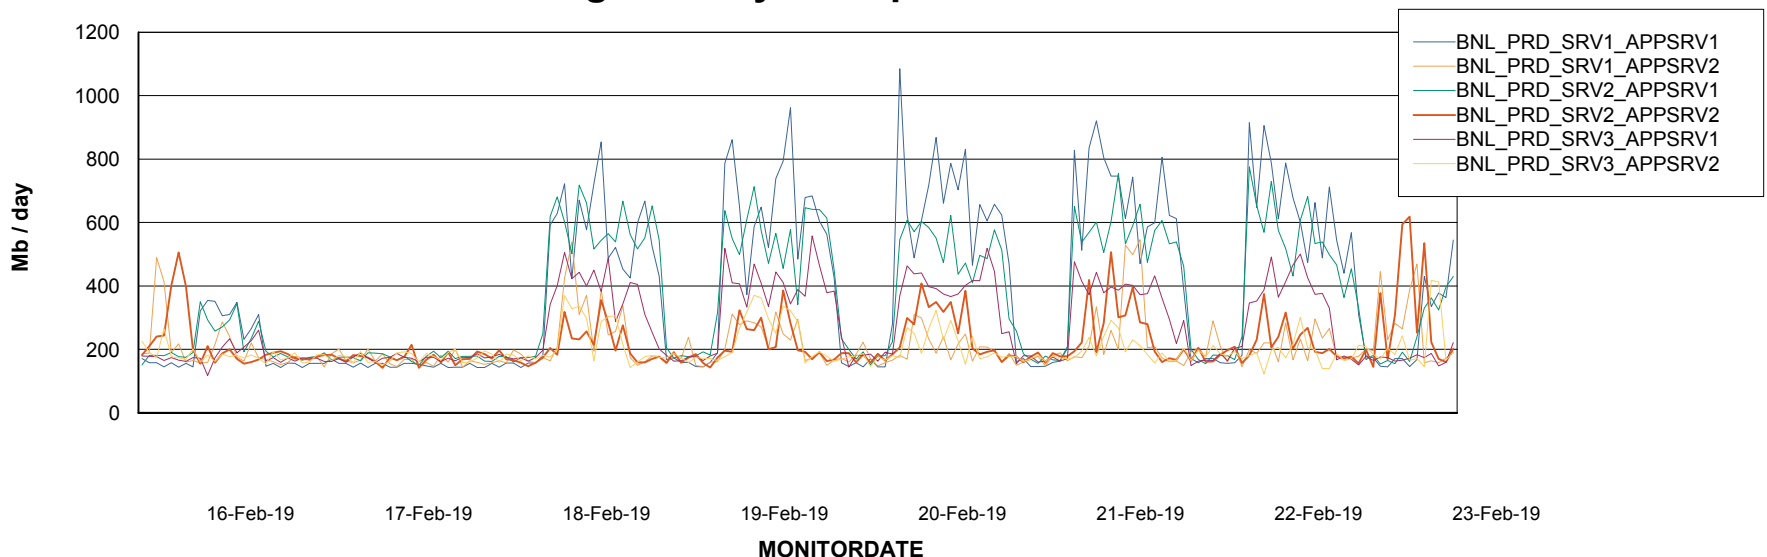

DATABASE SIZE BNLDB_Production

Database growth over last month

Weekly SLA Customer Report

Customer BNL_Production
Database ID 83

Database Tablespace		BNLDB_FUT_FutureLive		
Date	Tablespace Name	Filesize (Gb)	Usedsize (Gb)	Percentage free
23-Feb-19	ABSDATA	80	50	38
	INDX	144	90	38
22-Feb-19	ABSDATA	80	50	38
	INDX	144	90	38
21-Feb-19	ABSDATA	80	50	38
	INDX	144	90	38
20-Feb-19	ABSDATA	80	50	38
	INDX	144	90	38
19-Feb-19	ABSDATA	80	50	38
	INDX	144	90	38

Weekly SLA Customer Report

Customer BNL_Production
Database ID 83

Database Tablespace		BNLDB_Production		
Date	Tablespace Name	Filesize (Gb)	Usedsize (Gb)	Percentage free
23-Feb-19	ABSDATA	106	71	33
	INDX	288	242	16
22-Feb-19	ABSDATA	106	71	33
	INDX	288	242	16
21-Feb-19	ABSDATA	106	71	33
	INDX	288	242	16
20-Feb-19	ABSDATA	106	71	33
	INDX	288	241	16
19-Feb-19	ABSDATA	106	71	33
	INDX	288	240	17
18-Feb-19	ABSDATA	106	71	33
	INDX	288	240	17
17-Feb-19	ABSDATA	106	71	33
	INDX	288	240	17

Weekly SLA Customer Report

Customer BNL_Production
Database ID 83

ABSSolute Application Server Services

Avg memory used per ABS Server Service

Avg users per day per ABS server

Weekly SLA Customer Report

Customer BNL_Production
Database ID 83