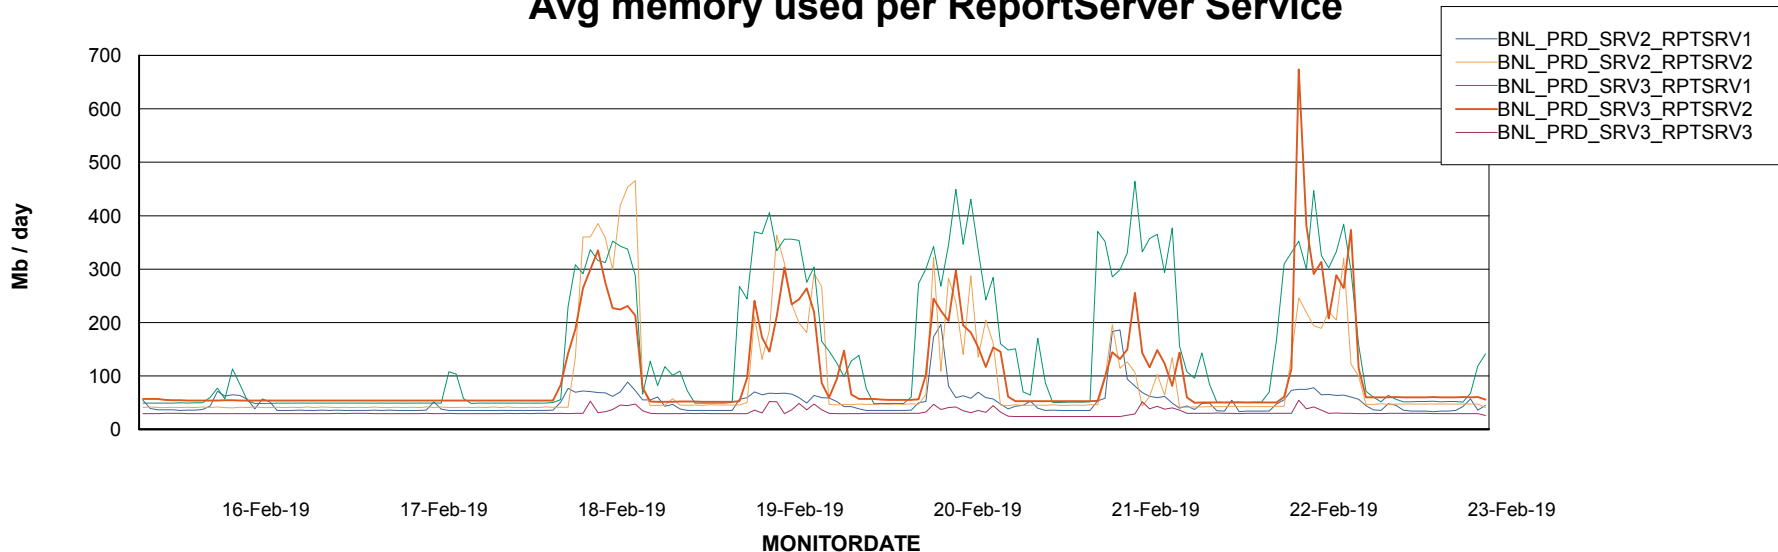

ABSSolute Web Component Services

Avg memory used per ReportServer Service