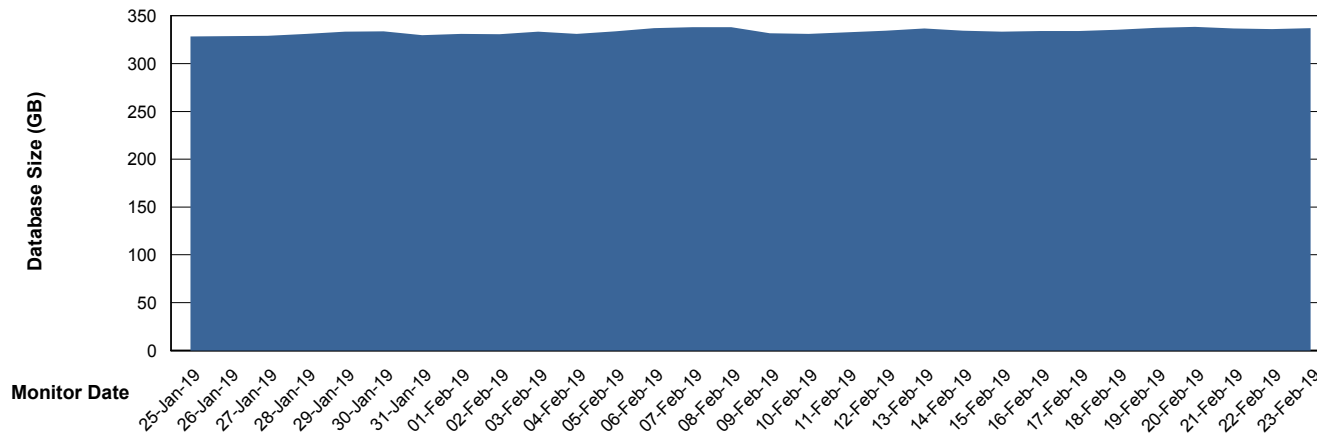

Database Performance BNLDB_Production

DB Processes Max 700
DB Sessions Max 1,072

Weekly SLA Customer Report

Customer BNL_Production
Database ID 83

DATABASE SIZE BNLDB_FUT_FutureLive

Database growth over last month

DATABASE SIZE BNLDB_Production

Database growth over last month

Weekly SLA Customer Report

Customer BNL_Production
Database ID 83

Database Tablespace		BNLDB_FUT_FutureLive		
Date	Tablespace Name	Filesize (Gb)	Usedsize (Gb)	Percentage free
23-Feb-19	ABSDATA	80	50	38
	INDX	144	90	38
22-Feb-19	ABSDATA	80	50	38
	INDX	144	90	38
21-Feb-19	ABSDATA	80	50	38
	INDX	144	90	38
20-Feb-19	ABSDATA	80	50	38
	INDX	144	90	38
19-Feb-19	ABSDATA	80	50	38
	INDX	144	90	38