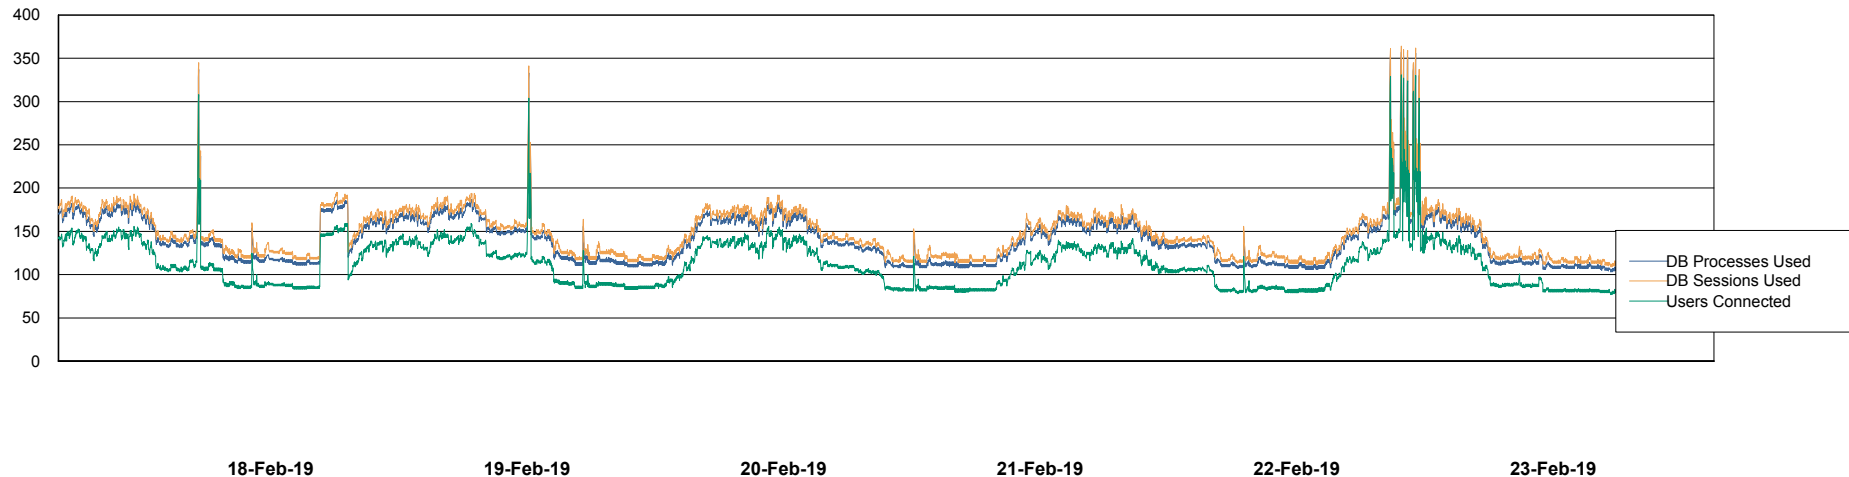

Weekly SLA Customer Report

Customer BNL_Production
Database ID 83

Database Performance BNLDB_FUT_FutureLive

DB Processes Max 1,000
DB Sessions Max 1,528

Weekly SLA Customer Report

Customer BNL_Production
Database ID 83

Database Performance BNLDB_Production

DB Processes Max 700
DB Sessions Max 1,072

Weekly SLA Customer Report

Customer BNL_Production
Database ID 83

DATABASE SIZE BNLDB_FUT_FutureLive

Database growth over last month