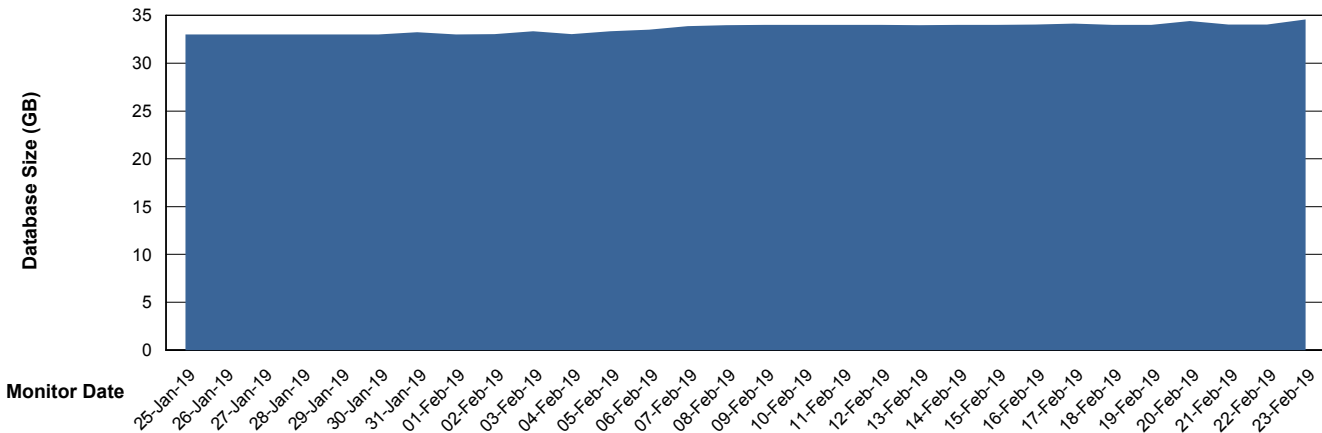

Weekly SLA Customer Report

Customer BGG_Production
Database ID 58

Database Performance BGGDB_BI

Weekly SLA Customer Report

Customer BGG_Production
Database ID 58

Database Performance BGGDB_Production

Weekly SLA Customer Report

Customer BGG_Production
Database ID 58

Database Performance BGGDB_Standby

Weekly SLA Customer Report

Customer BGG_Production
Database ID 58

DATABASE SIZE BGGDB_BI

Database growth over last month

DATABASE SIZE BGGDB_Production

Database growth over last month

Weekly SLA Customer Report

Customer BGG_Production
Database ID 58

Database Tablespace BGGDB_BI

Date	Tablespace Name	Filesize (Gb)	Usedsize (Gb)	Percentage free
23-Feb-19	ABSDATA	20	16	20
	INDX	20	17	15
22-Feb-19	ABSDATA	20	16	20
	INDX	20	17	15
21-Feb-19	ABSDATA	20	16	20
	INDX	20	17	15
20-Feb-19	ABSDATA	20	16	20
	INDX	20	17	15
19-Feb-19	ABSDATA	20	16	20
	INDX	20	17	15
18-Feb-19	ABSDATA	20	16	20
	INDX	20	16	20
17-Feb-19	ABSDATA	20	16	20
	INDX	20	16	20