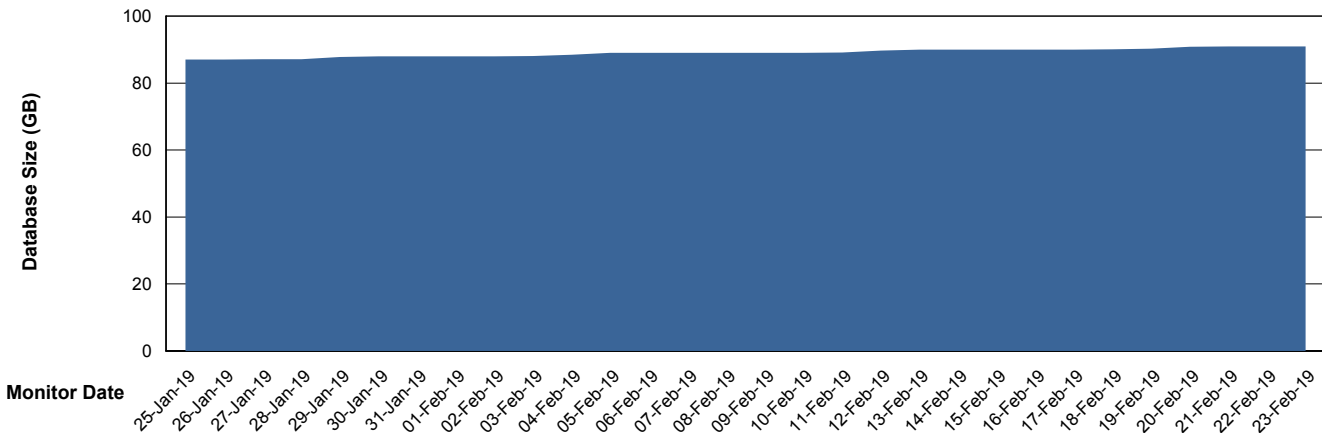

Customer BGG_Production
Database ID 58

Database Performance BGGDB_Standby

Weekly SLA Customer Report

Customer BGG_Production
Database ID 58

DATABASE SIZE BGGDB_BI

Database growth over last month

DATABASE SIZE BGGDB_Production

Database growth over last month

Weekly SLA Customer Report

Customer BGG_Production
Database ID 58

Database Tablespace BGGDB_BI

Date	Tablespace Name	Filesize (Gb)	Usedsize (Gb)	Percentage free
23-Feb-19	ABSDATA	20	16	20
	INDX	20	17	15
22-Feb-19	ABSDATA	20	16	20
	INDX	20	17	15
21-Feb-19	ABSDATA	20	16	20
	INDX	20	17	15
20-Feb-19	ABSDATA	20	16	20
	INDX	20	17	15
19-Feb-19	ABSDATA	20	16	20
	INDX	20	17	15
18-Feb-19	ABSDATA	20	16	20
	INDX	20	16	20
17-Feb-19	ABSDATA	20	16	20
	INDX	20	16	20