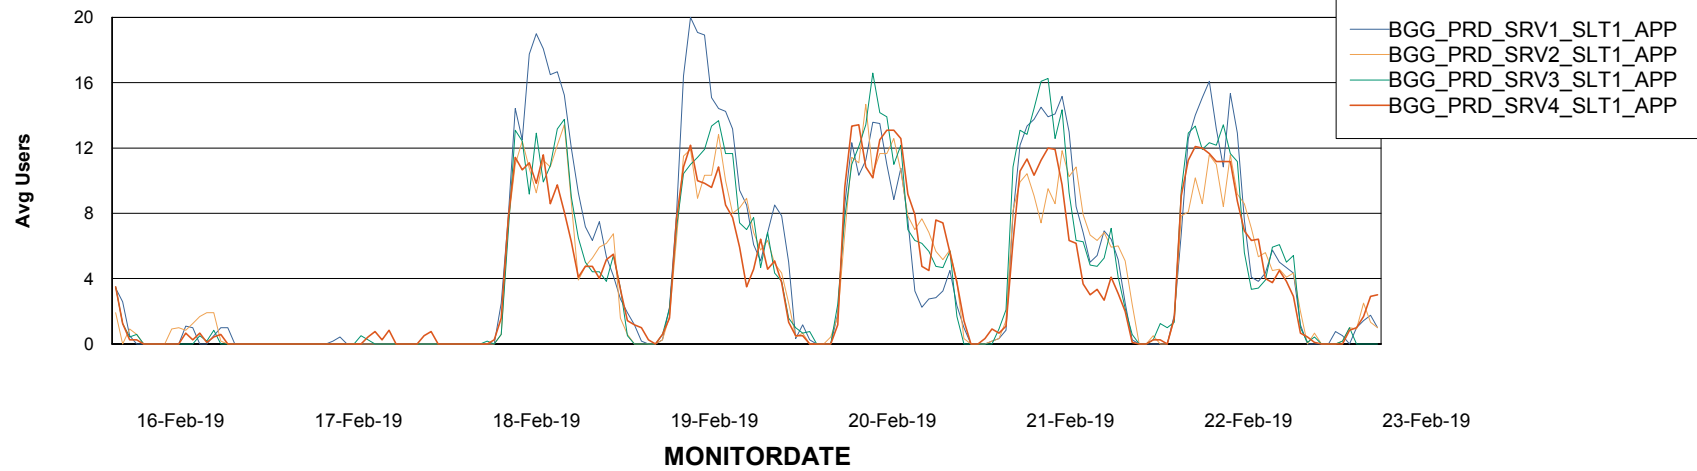

Avg users per day per ABS server