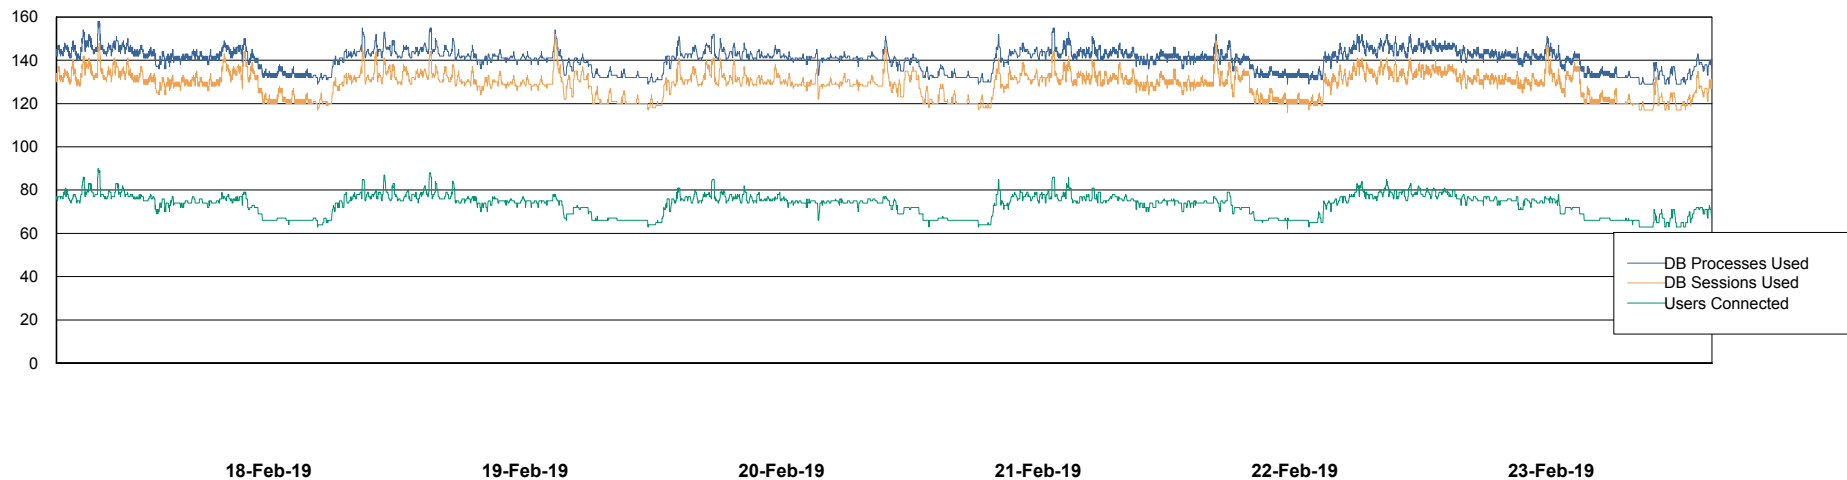

Weekly SLA Customer Report

Customer BGG_Production
Database ID 58

Database Performance BGGDB_BI

Weekly SLA Customer Report

Customer BGG_Production
Database ID 58

Database Performance BGGDB_Production

Weekly SLA Customer Report

Customer BGG_Production
Database ID 58

Database Performance BGGDB_Standby

Weekly SLA Customer Report

Customer BGG_Production
Database ID 58

DATABASE SIZE BGGDB_BI

Database growth over last month

DATABASE SIZE BGGDB_Production