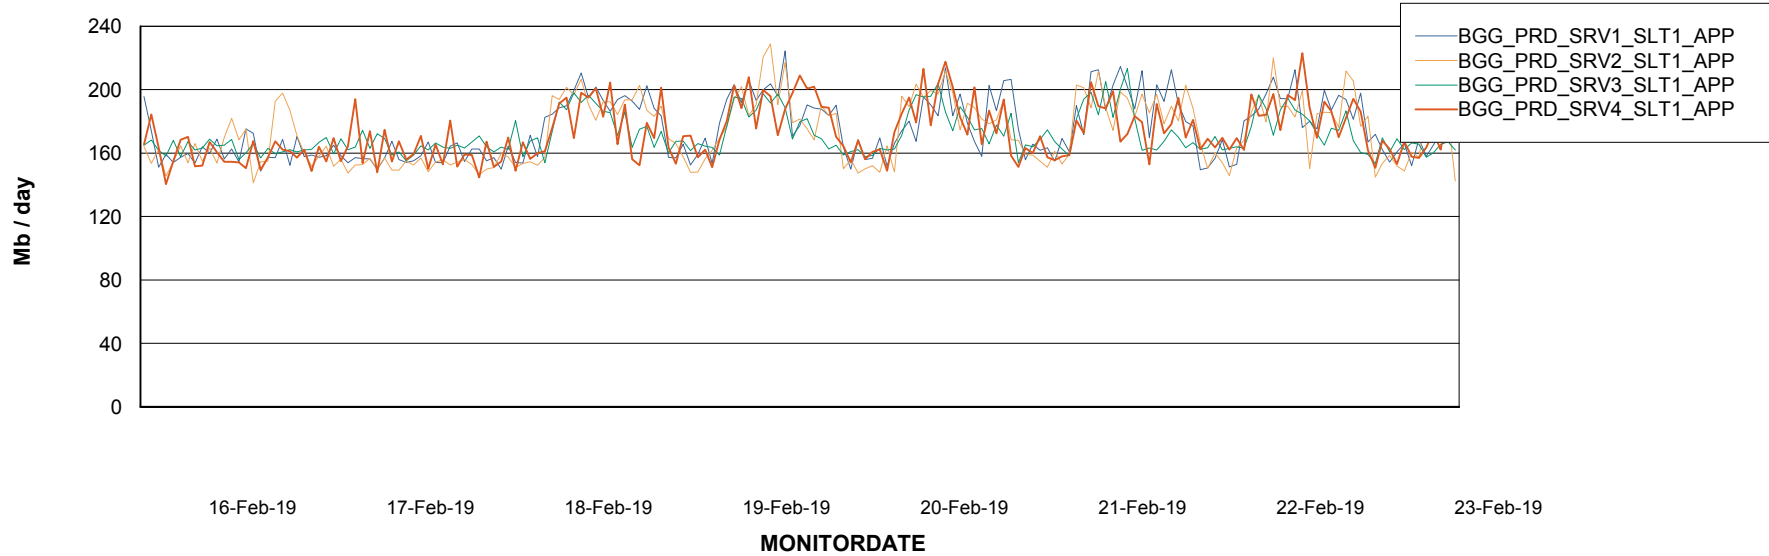

ABSSolute Application Server Services

Avg memory used per ABS Server Service