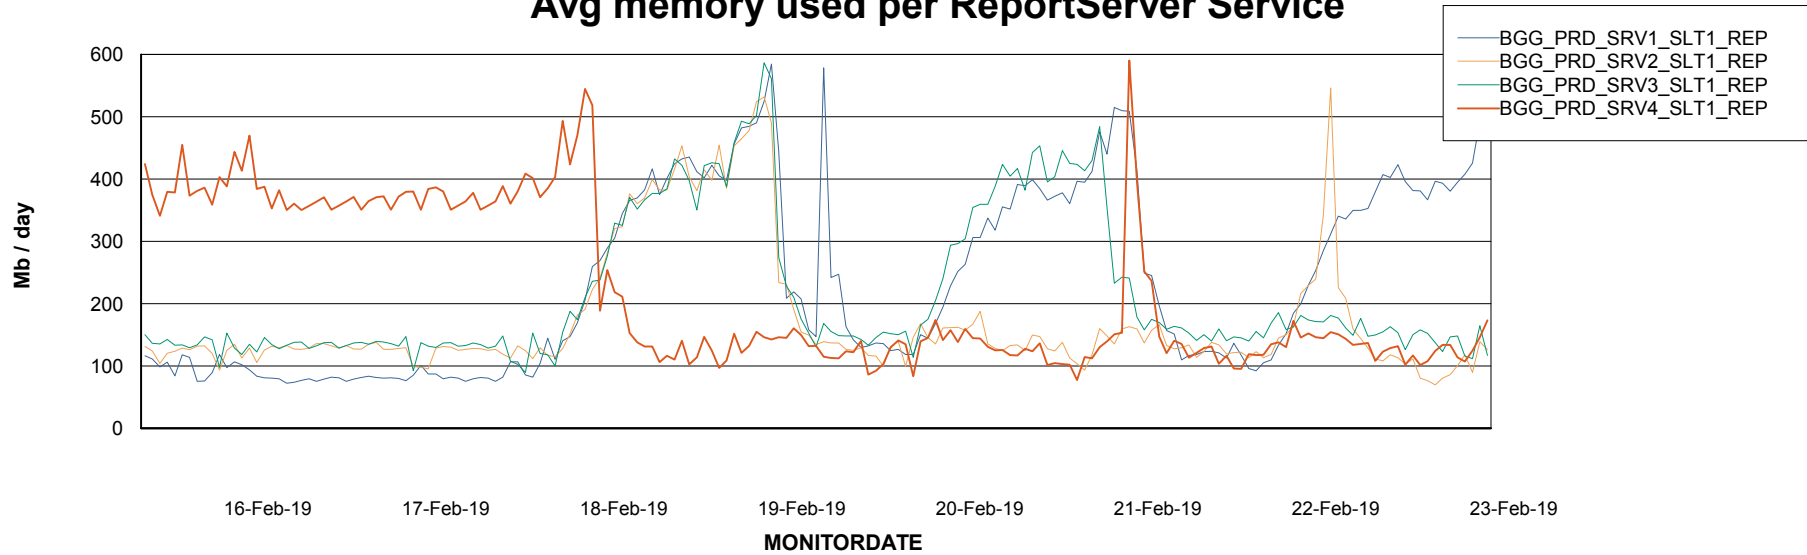

Avg memory used per ABS Server Service

Avg users per day per ABS server

Weekly SLA Customer Report

Customer BGG_Production
Database ID 58

ABSSolute Application ReportServer Services

Avg memory used per ReportServer Service