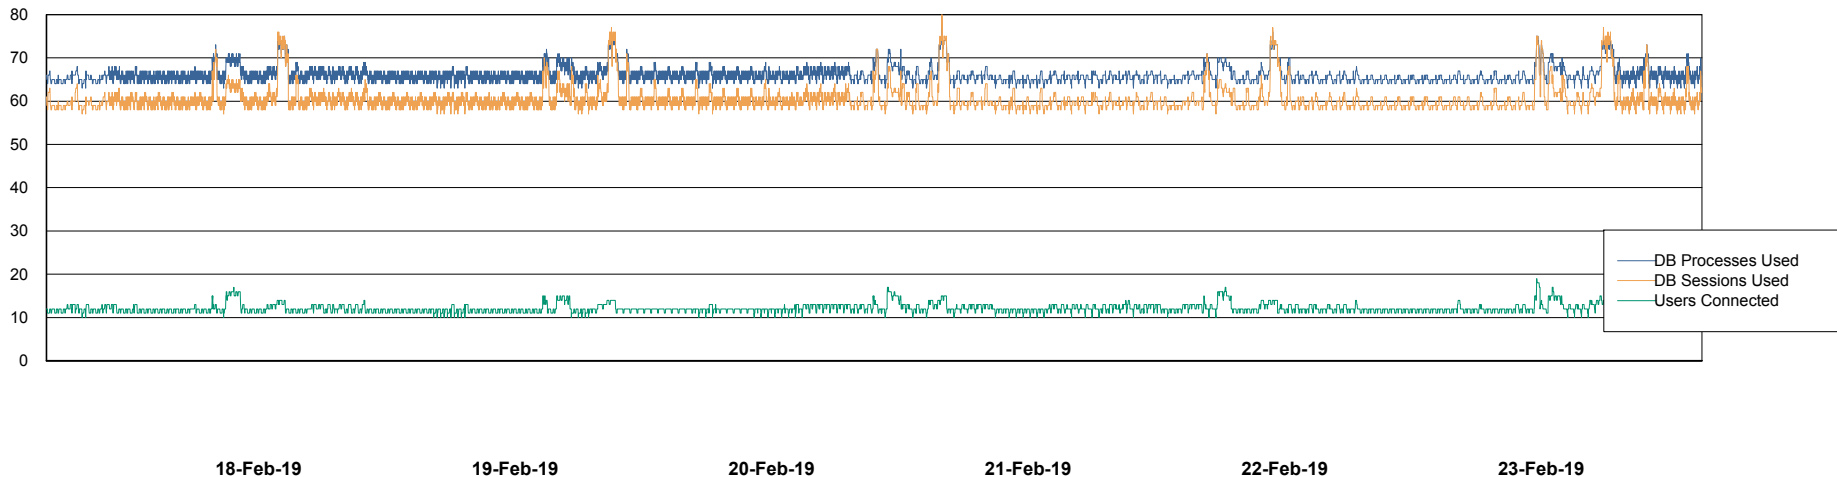

Database Performance BGGDB_BI