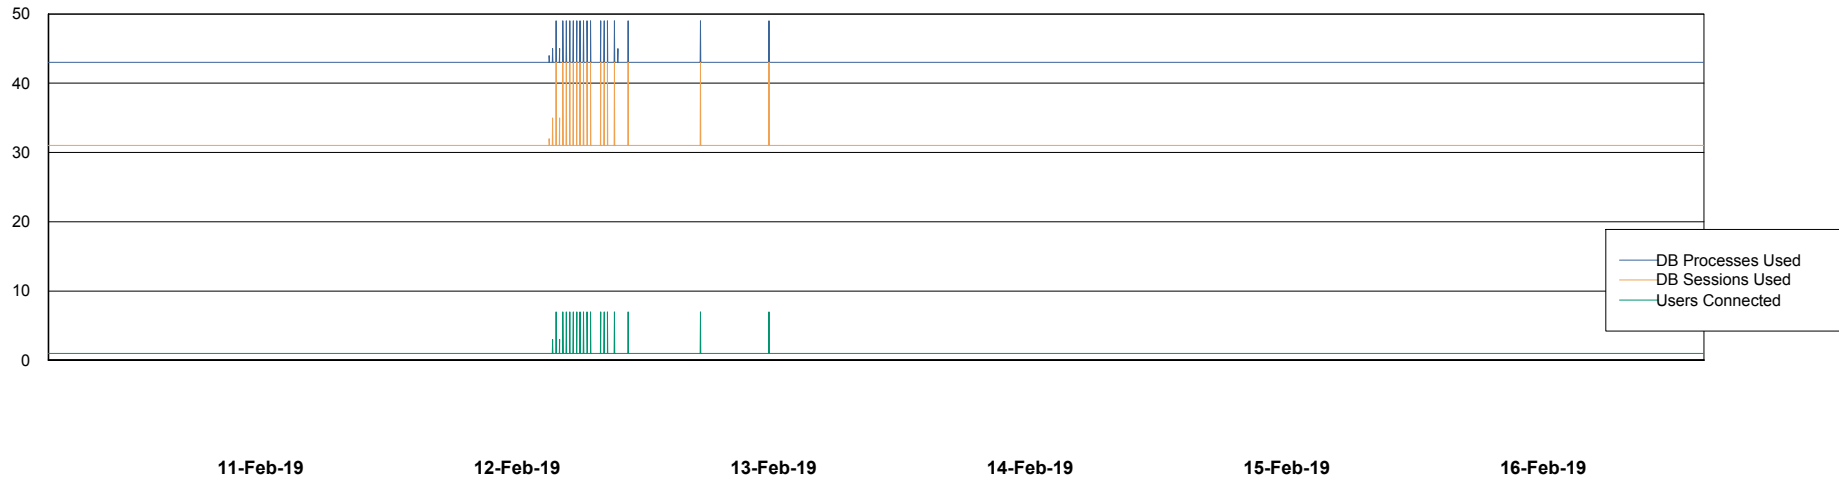

Weekly SLA Customer Report

Customer WBL_Production
Database ID 40

Database Performance WBLDB_Production

DB Processes Max 500
DB Sessions Max 772

Weekly SLA Customer Report

Customer WBL_Production
Database ID 40

Database Performance WBLDB_Standby

DB Processes Max 500
DB Sessions Max 772

Weekly SLA Customer Report

Customer WBL_Production
 Database ID 40

DATABASE SIZE WBLDB_Production

Database growth over last month

Database Tablespace WBLDB_Production

Date	Tablespace Name	Filesize (Gb)	Usedsize (Gb)	Percentage free
16-Feb-19	ABSDATA	6	5	17
	INDX	9	7	22
15-Feb-19	ABSDATA	6	5	17
	INDX	9	7	22
14-Feb-19	ABSDATA	6	5	17
	INDX	9	7	22
13-Feb-19	ABSDATA	6	5	17
	INDX	9	7	22
12-Feb-19	ABSDATA	6	5	17
	INDX	9	7	22
11-Feb-19	ABSDATA	6	5	17
	INDX	9	7	22
10-Feb-19	ABSDATA	6	5	17
	INDX	9	7	22