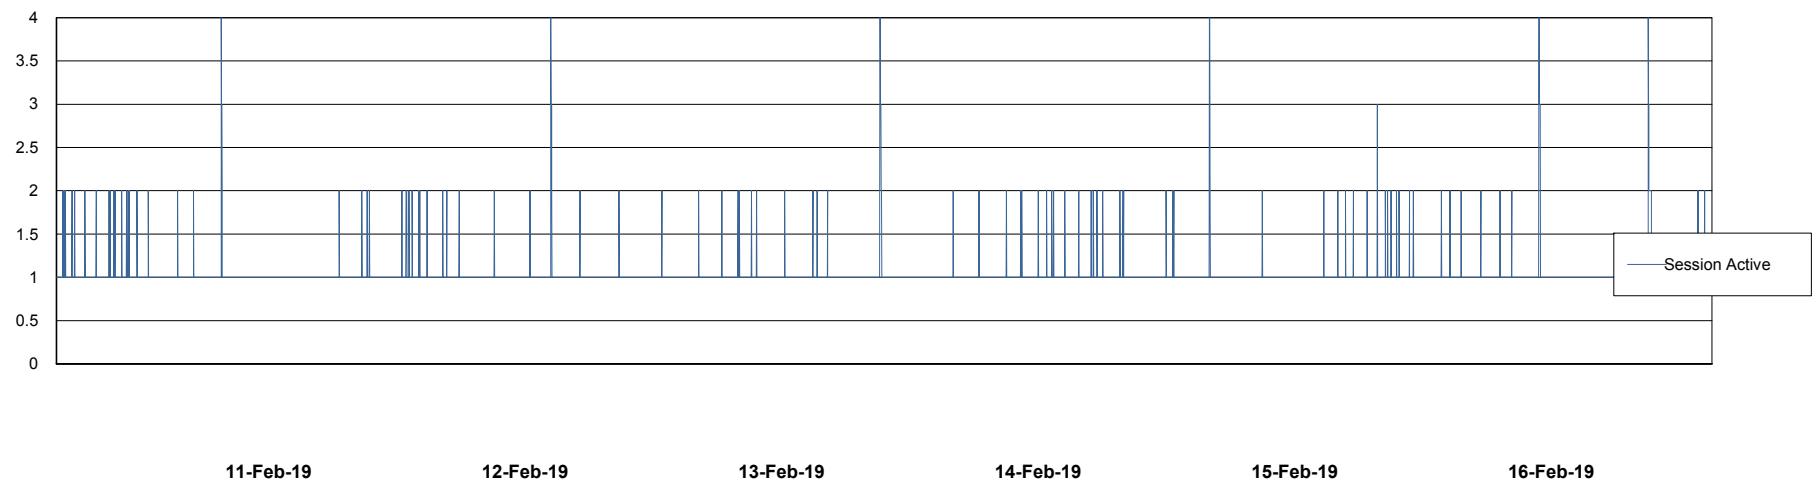

Weekly SLA Customer Report

Customer WBL_Production
Database ID 40

Harddisk Usage WBL_PRD_ORACLE1

	Free disk space on c: (%)	Total disk space on c: (Gb)	Free disk space on d: (%)	Total disk space on d: (Gb)	Free disk space on e: (%)	Total disk space on e: (Gb)	Free disk space on f: (%)	Total disk space on f: (Gb)
16-Feb-19	71	120	79	200	93	200	92	100
15-Feb-19	71	120	79	200	93	200	93	100
14-Feb-19	71	120	79	200	93	200	93	100
13-Feb-19	71	120	79	200	93	200	94	100
12-Feb-19	72	120	79	200	93	200	94	100
11-Feb-19	71	120	79	200	93	200	94	100
10-Feb-19	71	120	79	200	93	200	94	100

Harddisk Usage WBL_PRD_ORACLE2

	Free disk space on c: (%)	Total disk space on c: (Gb)	Free disk space on d: (%)	Total disk space on d: (Gb)	Free disk space on e: (%)	Total disk space on e: (Gb)	Free disk space on f: (%)	Total disk space on f: (Gb)
16-Feb-19	73	120	90	200	89	200	96	200
15-Feb-19	73	120	90	200	89	200	96	200
14-Feb-19	73	120	90	200	89	200	96	200
13-Feb-19	73	120	90	200	89	200	96	200
12-Feb-19	74	120	90	200	89	200	97	200
11-Feb-19	74	120	90	200	89	200	97	200
10-Feb-19	74	120	90	200	89	200	97	200

Weekly SLA Customer Report

Customer WBL_Production
Database ID 40

Database Performance WBLDB_Production

DB Processes Max 500
DB Sessions Max 772

Weekly SLA Customer Report

Customer WBL_Production
Database ID 40