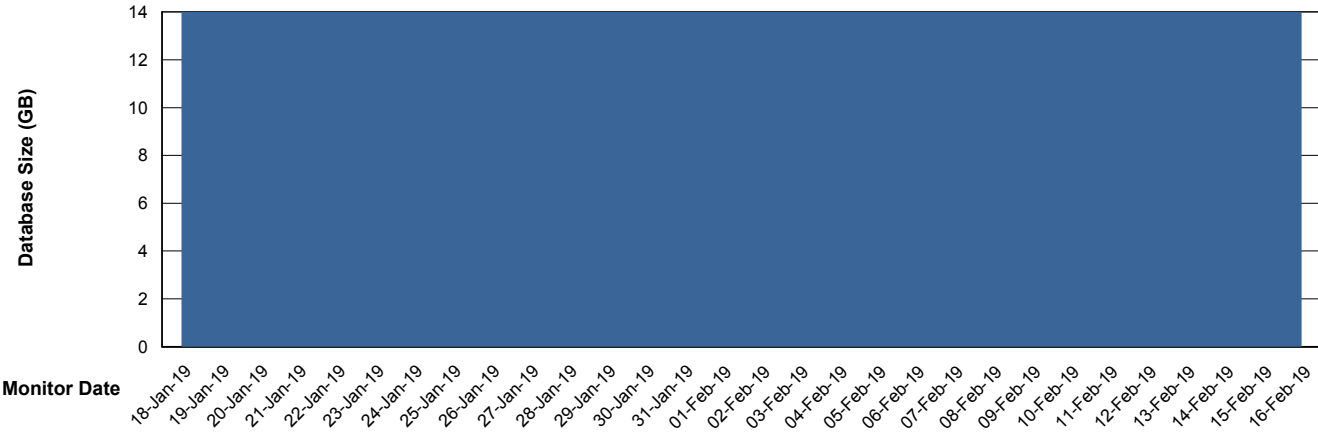

Database Performance WBLDB_Standby

DB Processes Max 500
DB Sessions Max 772

Weekly SLA Customer Report

Customer WBL_Production
 Database ID 40

DATABASE SIZE WBLDB_Production

Database growth over last month

Database Tablespace WBLDB_Production

Date	Tablespace Name	Filesize (Gb)	Usedsize (Gb)	Percentage free
16-Feb-19	ABSDATA	6	5	17
	INDX	9	7	22
15-Feb-19	ABSDATA	6	5	17
	INDX	9	7	22
14-Feb-19	ABSDATA	6	5	17
	INDX	9	7	22
13-Feb-19	ABSDATA	6	5	17
	INDX	9	7	22
12-Feb-19	ABSDATA	6	5	17
	INDX	9	7	22
11-Feb-19	ABSDATA	6	5	17
	INDX	9	7	22
10-Feb-19	ABSDATA	6	5	17
	INDX	9	7	22