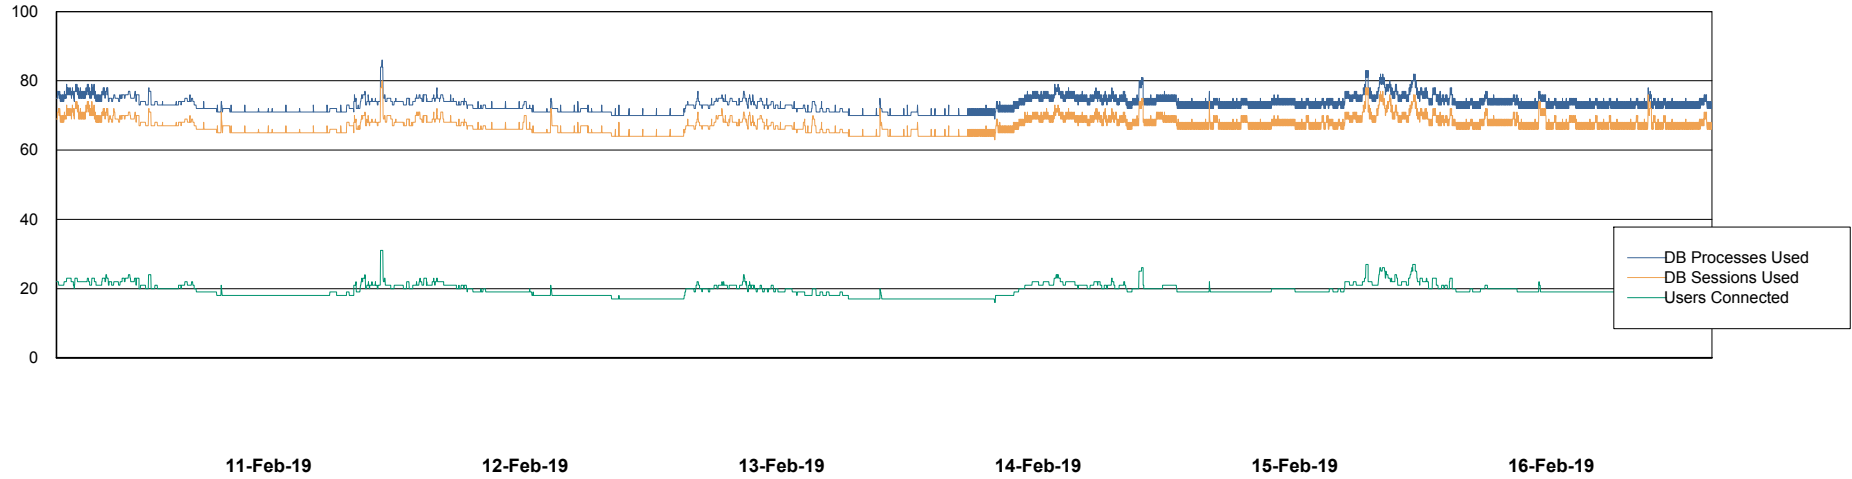

Harddisk Usage WBL_PRD_ORACLE2

	Free disk space on c: (%)	Total disk space on c: (Gb)	Free disk space on d: (%)	Total disk space on d: (Gb)	Free disk space on e: (%)	Total disk space on e: (Gb)	Free disk space on f: (%)	Total disk space on f: (Gb)
16-Feb-19	73	120	90	200	89	200	96	200
15-Feb-19	73	120	90	200	89	200	96	200
14-Feb-19	73	120	90	200	89	200	96	200
13-Feb-19	73	120	90	200	89	200	96	200
12-Feb-19	74	120	90	200	89	200	97	200
11-Feb-19	74	120	90	200	89	200	97	200
10-Feb-19	74	120	90	200	89	200	97	200

Weekly SLA Customer Report

Customer WBL_Production
Database ID 40

Database Performance WBLDB_Production

DB Processes Max 500
DB Sessions Max 772

Weekly SLA Customer Report

Customer WBL_Production
Database ID 40