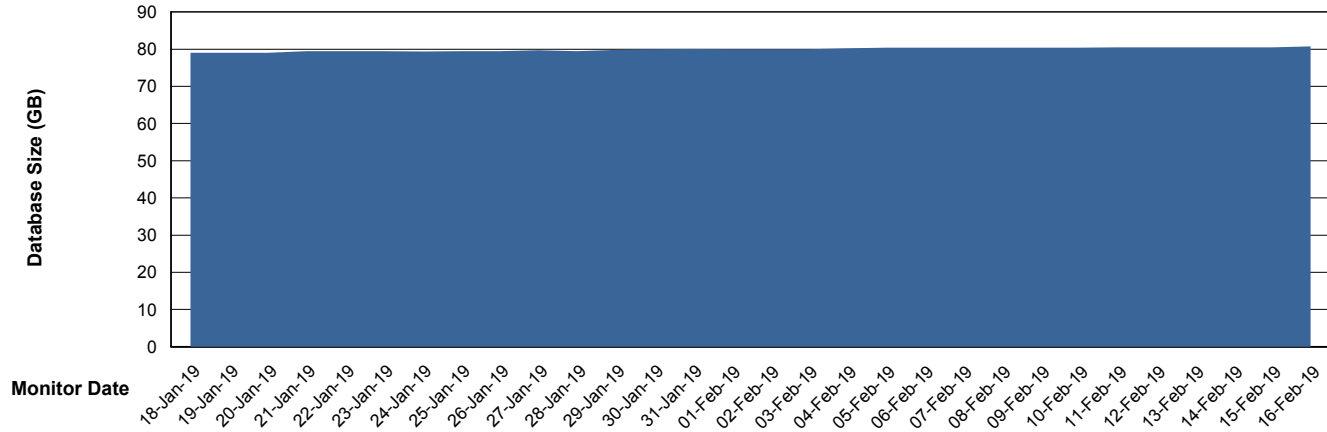

Database Performance VOSDB_Production

DB Processes Max 300
DB Sessions Max 472

Weekly SLA Customer Report

Customer VOS_Production
Database ID 68

Database Performance VOSDB_Standby

DB Processes Max 300
DB Sessions Max 472

Weekly SLA Customer Report

Customer VOS_Production
Database ID 68

DATABASE SIZE VOSBIDB_Production

Database growth over last month

DATABASE SIZE VOSDB_Production

Database growth over last month

Weekly SLA Customer Report