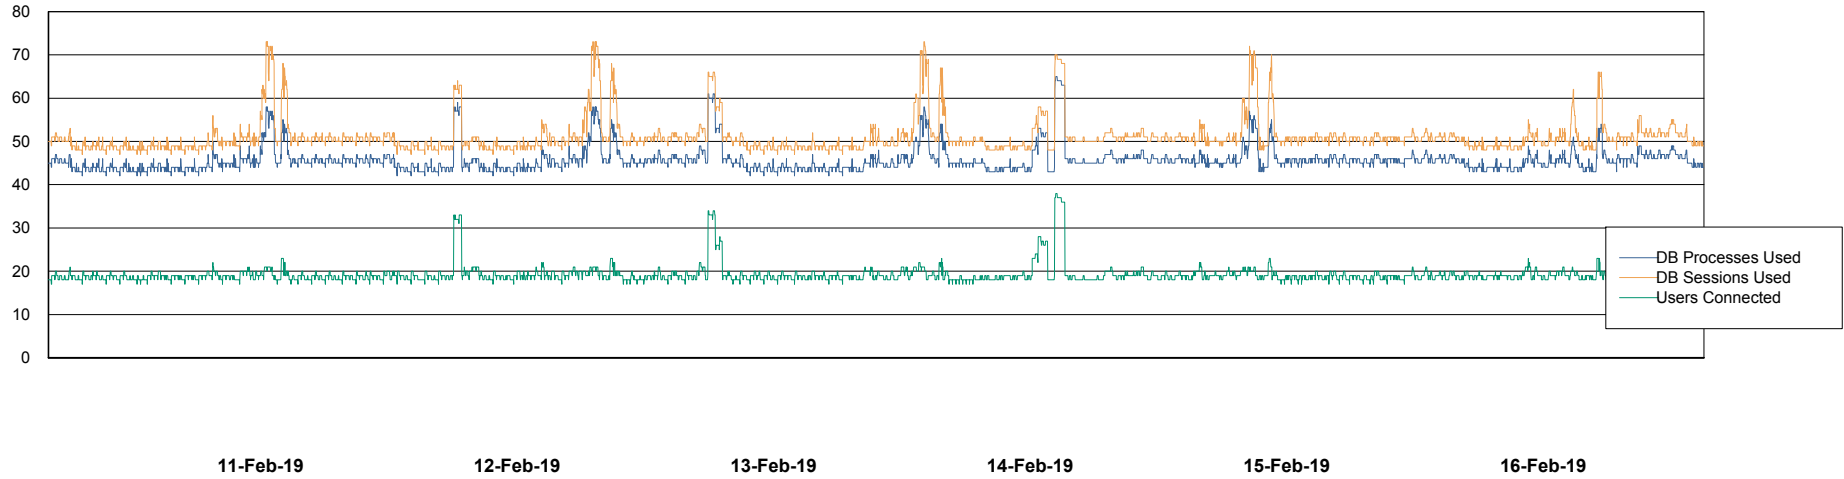

Database Performance VOSBIDB_Production

DB Processes Max 500
DB Sessions Max 772