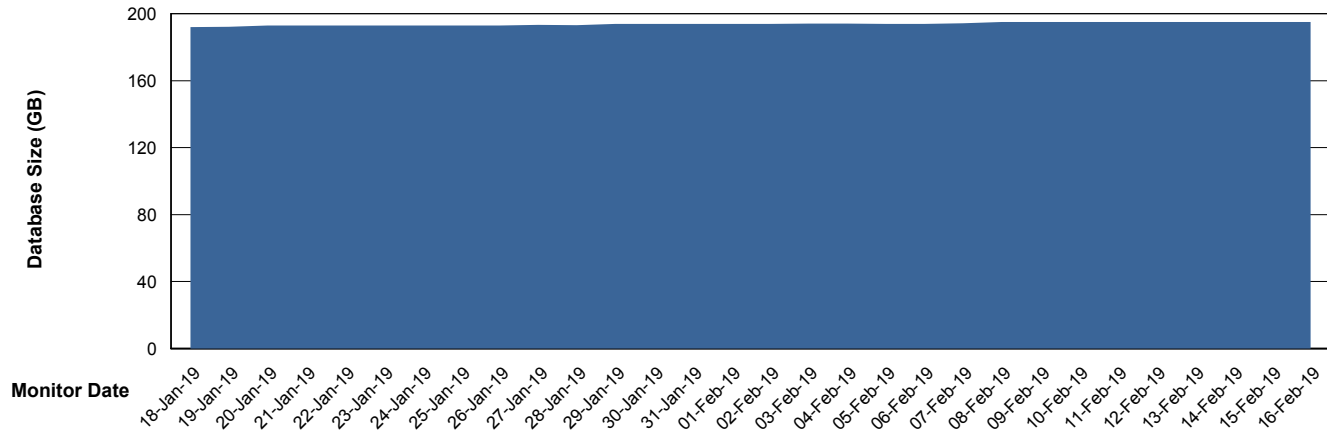

Weekly SLA Customer Report

Customer VOS_Production
Database ID 68

DATABASE SIZE VOSBIDB_Production

Database growth over last month

DATABASE SIZE VOSDB_Production

Database growth over last month

Weekly SLA Customer Report

Customer VOS_Production
 Database ID 68

Database Tablespace VOSBIDB_Production

Date	Tablespace Name	Filesize (Gb)	Usedsize (Gb)	Percentage free
16-Feb-19	ABSDATA	37	31	16
	INDX	53	45	15
15-Feb-19	ABSDATA	37	31	16
	INDX	53	45	15
14-Feb-19	ABSDATA	37	31	16
	INDX	53	45	15
13-Feb-19	ABSDATA	37	31	16
	INDX	53	45	15
12-Feb-19	ABSDATA	37	31	16
	INDX	53	45	15
11-Feb-19	ABSDATA	37	31	16
	INDX	53	45	15
10-Feb-19	ABSDATA	37	31	16
	INDX	53	45	15