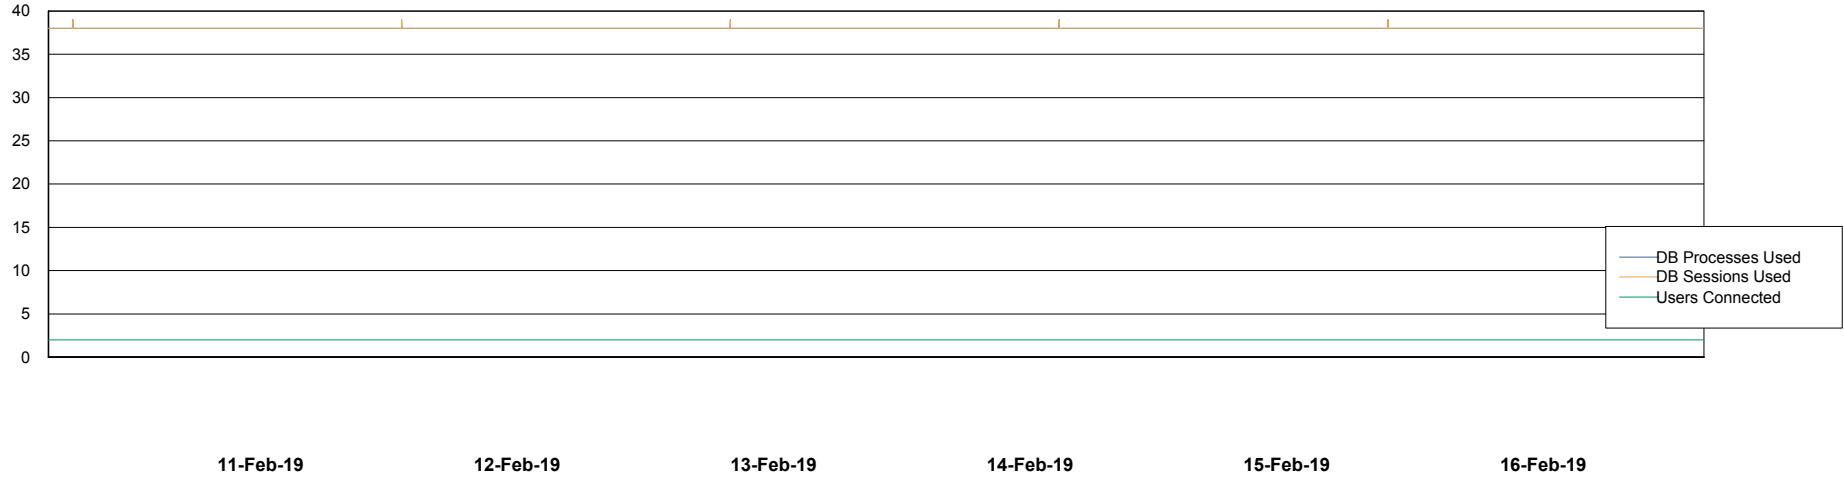

Database Performance VOSDB_Production

DB Processes Max 300
DB Sessions Max 472

Weekly SLA Customer Report

Customer VOS_Production
Database ID 68

Database Performance VOSDB_Standby

DB Processes Max 300
DB Sessions Max 472