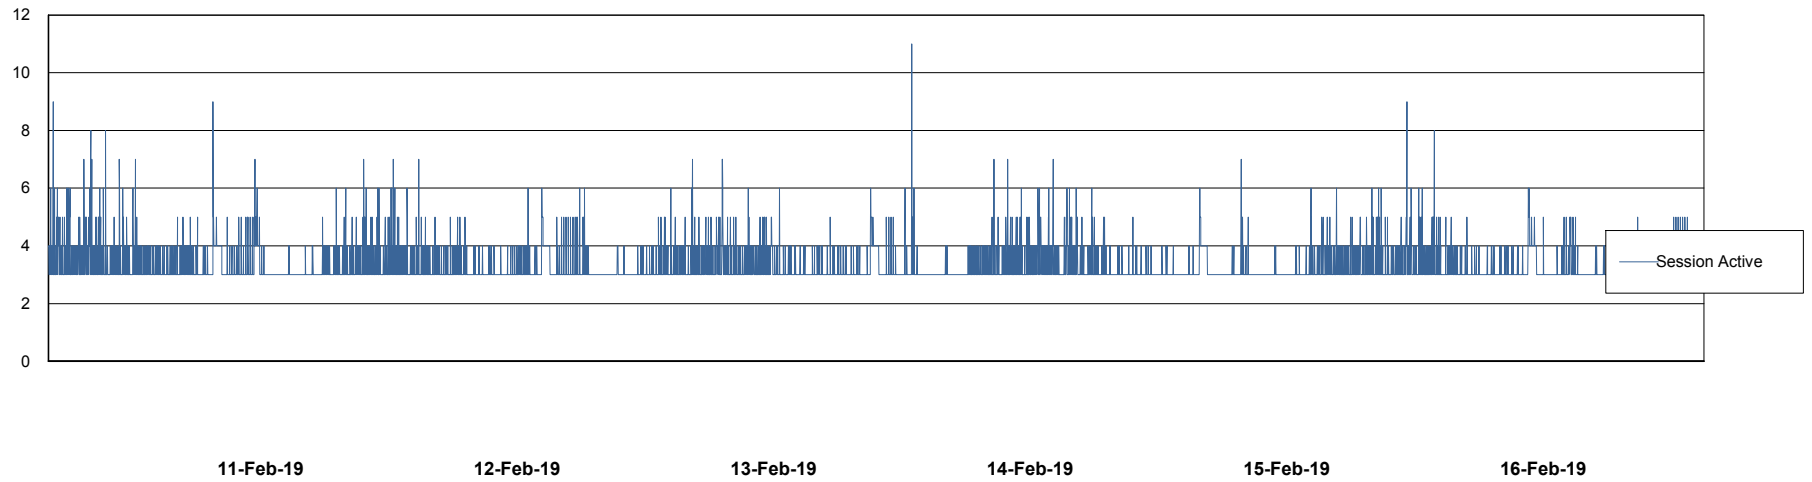

Database Performance VOSDB_Production

DB Processes Max 300
DB Sessions Max 472