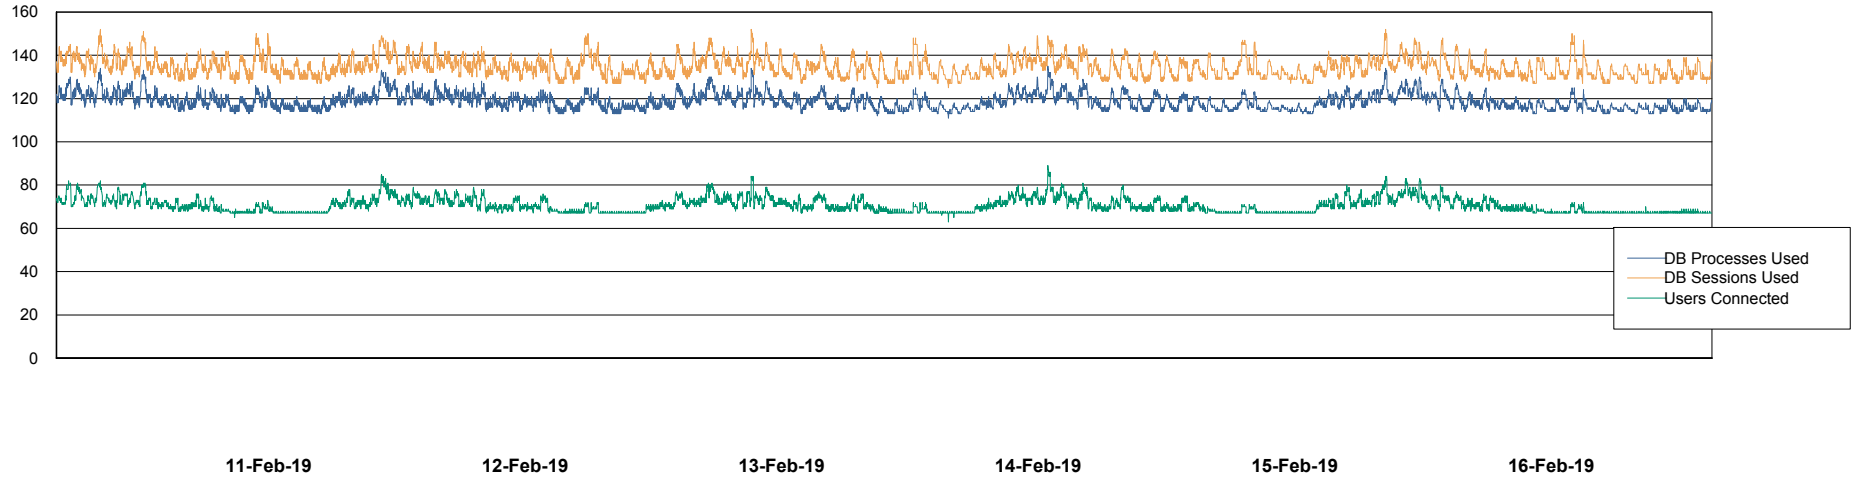

Database Performance VOSDB_Production

DB Processes Max 300
DB Sessions Max 472