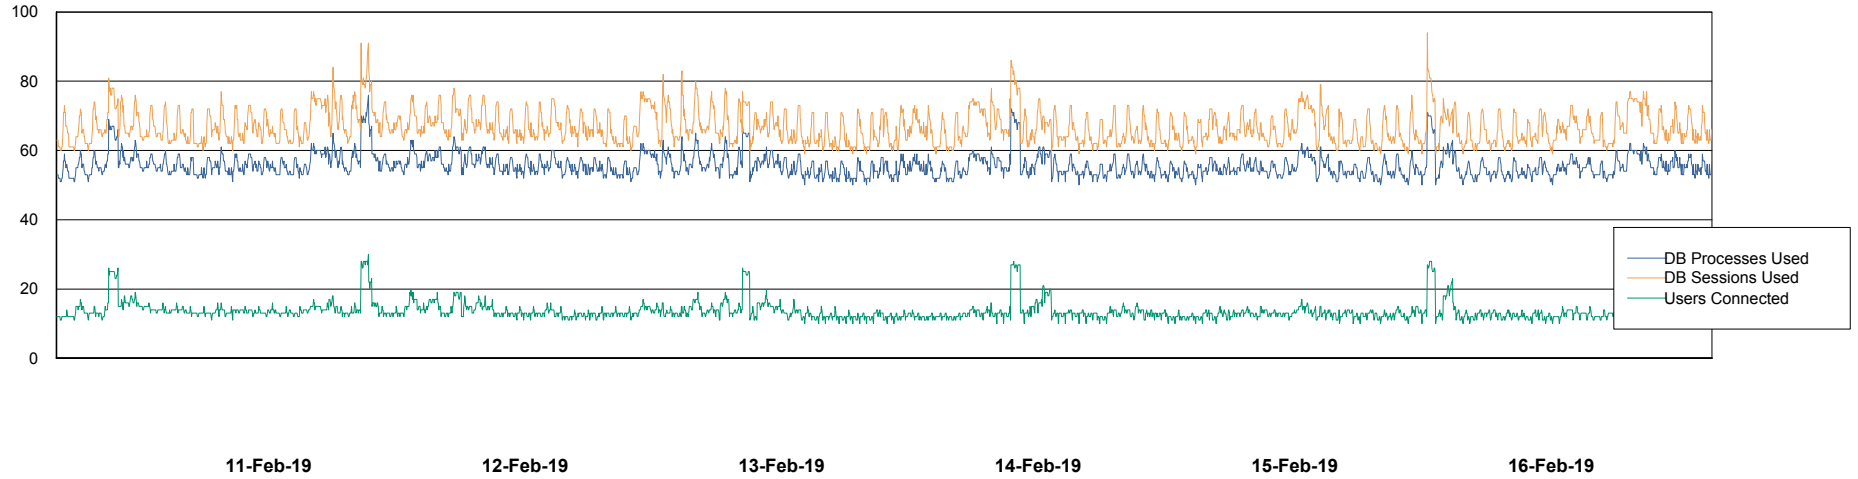

Database Performance VENDB_BI

DB Processes Max 500
DB Sessions Max 772