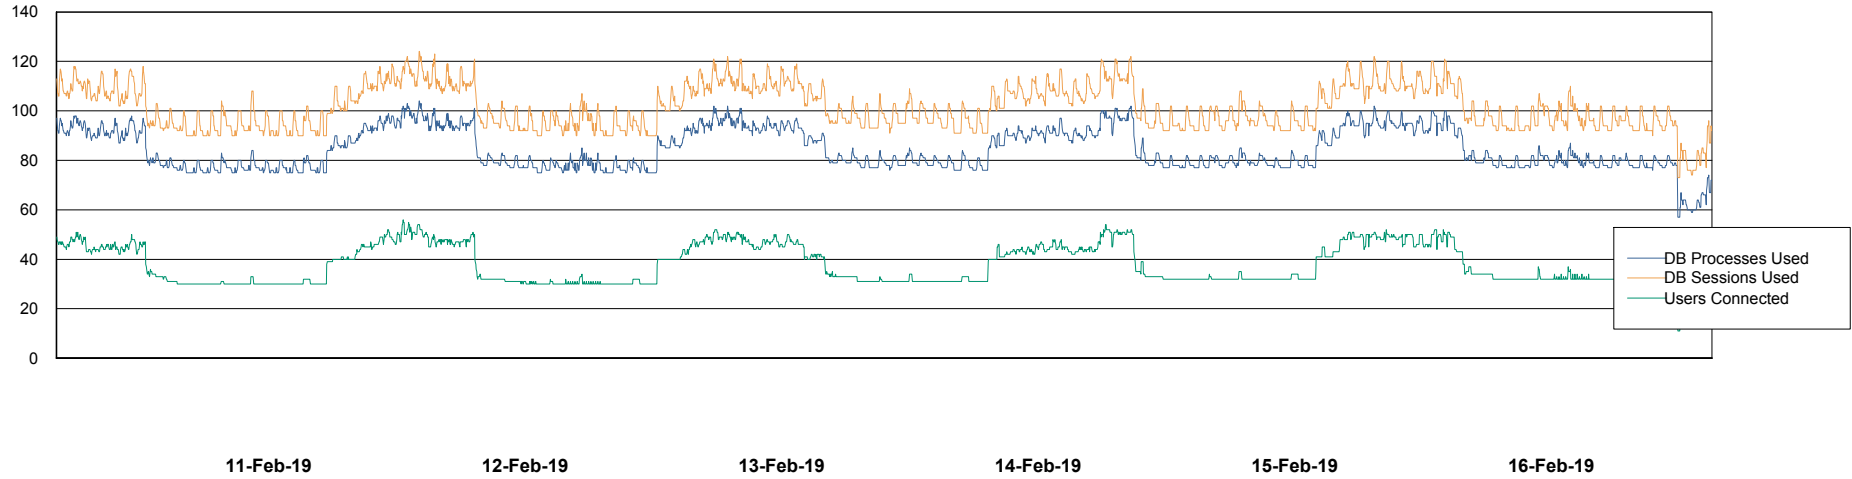

Database Performance ABSVEN06 Primary DB 2019 (GAN)

DB Processes Max 300
DB Sessions Max 472