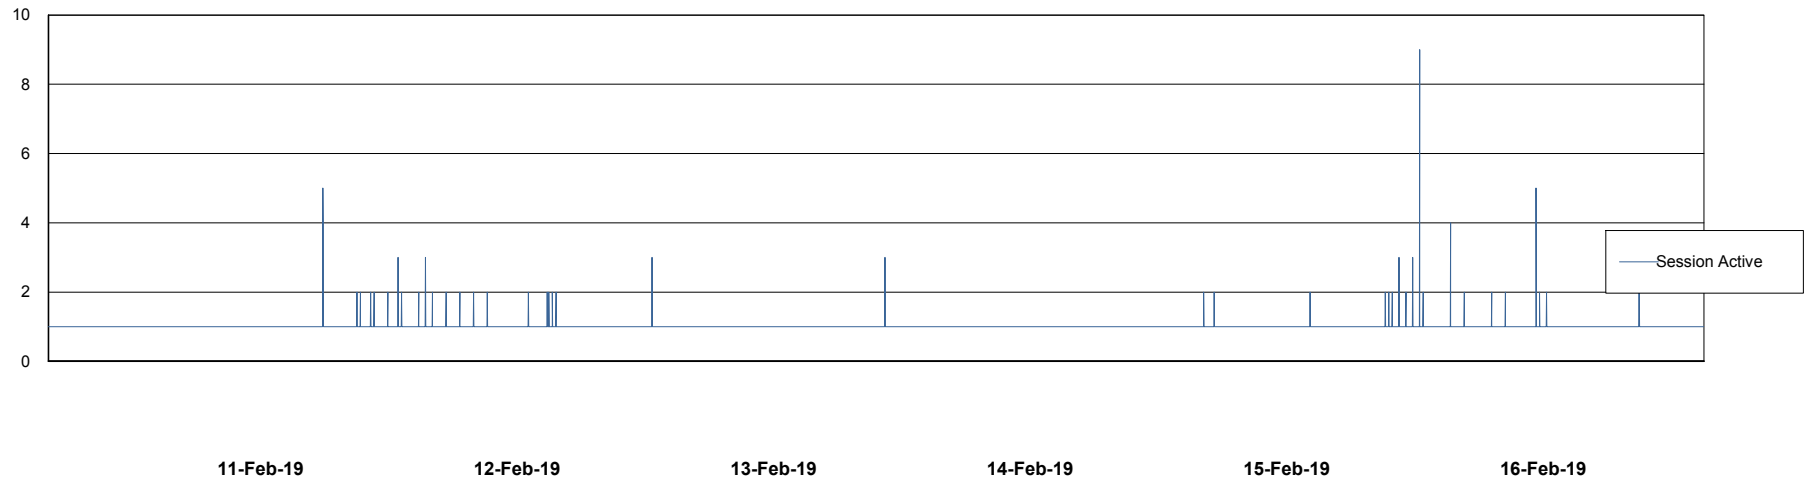

Weekly SLA Customer Report

Customer STK_Production
Database ID 82

Database Performance STKDB_ABS1 Production Database

DB Processes Max 500
DB Sessions Max 776

Weekly SLA Customer Report

Customer STK_Production
Database ID 82

Database Performance STKDB_ABS1SB Standby Database

DB Processes Max 500
DB Sessions Max 774

Weekly SLA Customer Report

Customer STK_Production
 Database ID 82

DATABASE SIZE STKDB_ABS1 Production Database

Database growth over last month