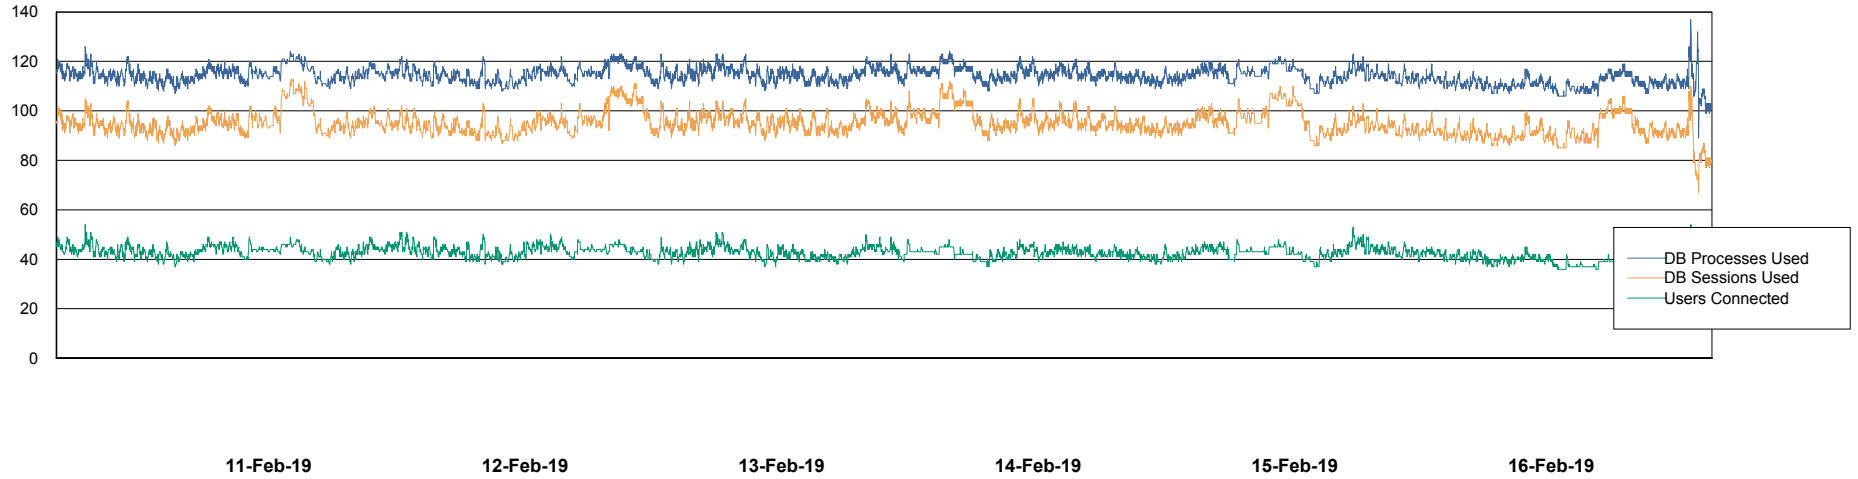

Database Performance STKDB_ABS1 Production Database

DB Processes Max 500
DB Sessions Max 776