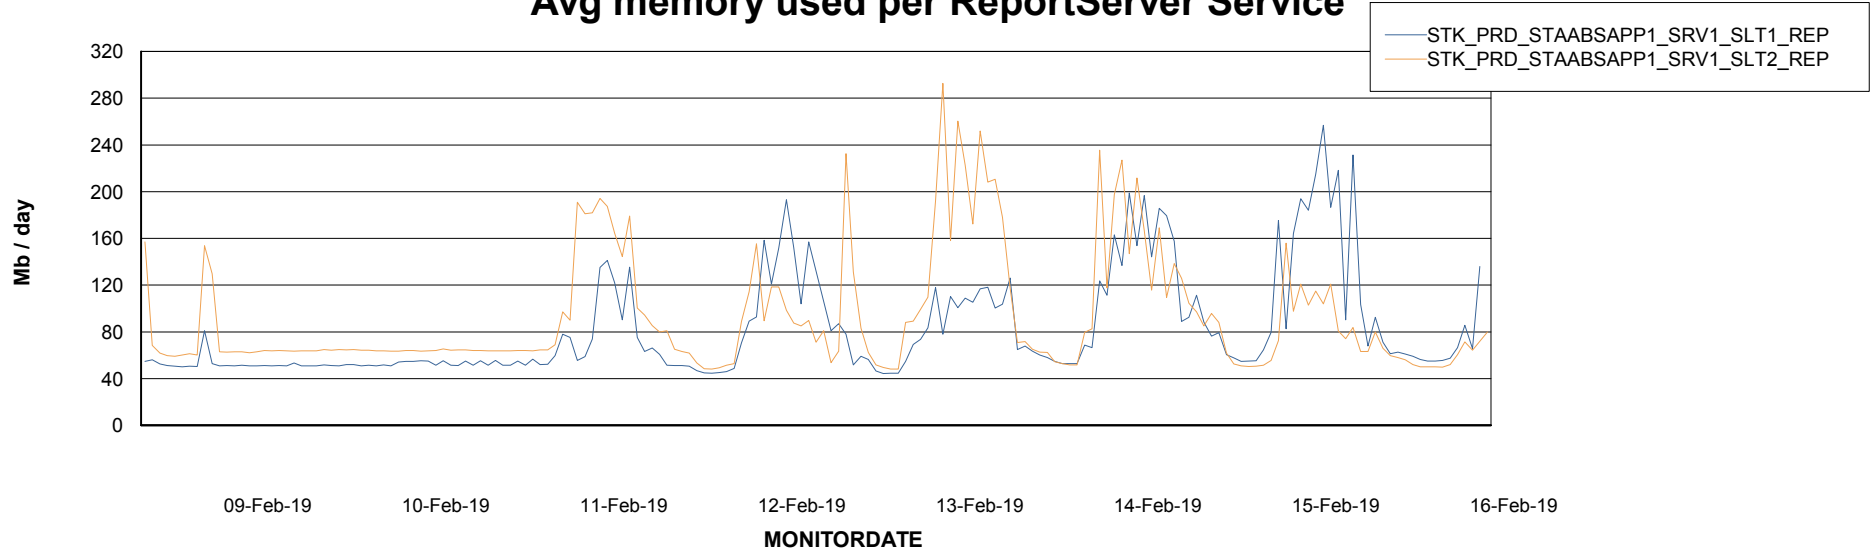

ABSSolute Application ReportServer Services

Avg memory used per ReportServer Service