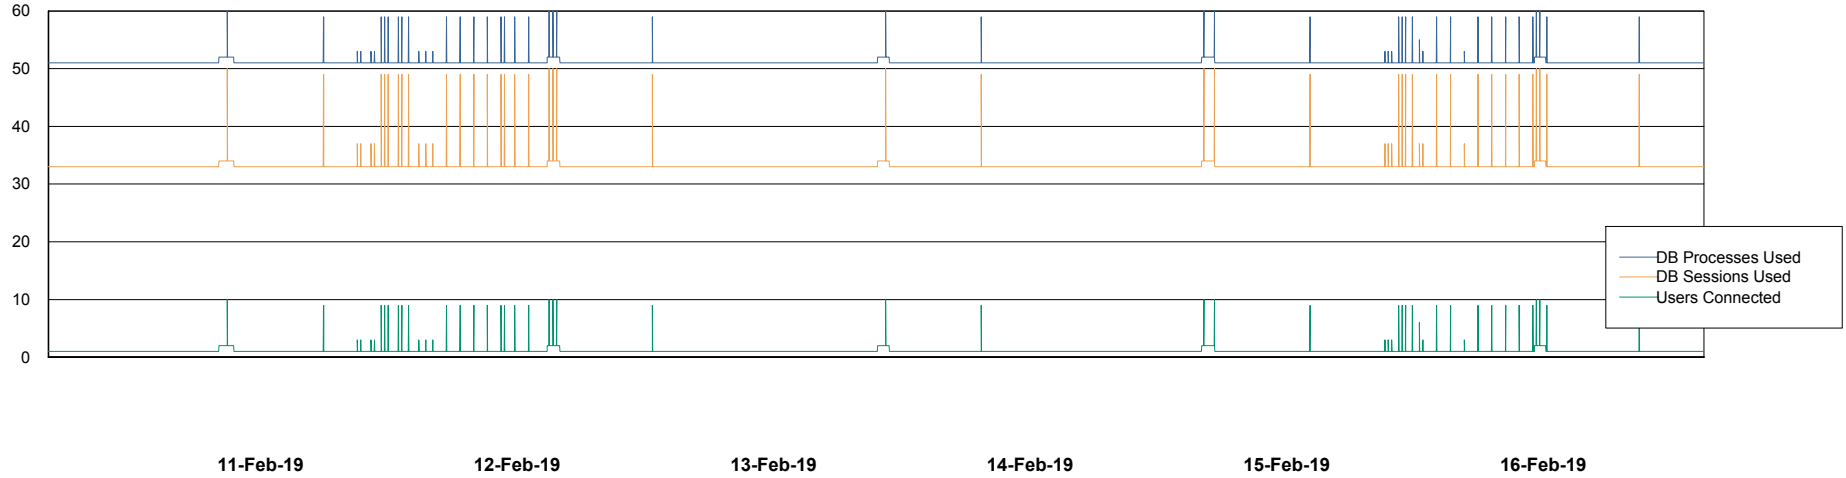

Weekly SLA Customer Report

Customer STK_Production
Database ID 82

Database Performance STKDB_ABS1 Production Database

DB Processes Max 500
DB Sessions Max 776

Weekly SLA Customer Report

Customer STK_Production
Database ID 82

Database Performance STKDB_ABS1SB Standby Database

DB Processes Max 500
DB Sessions Max 774

Weekly SLA Customer Report

Customer STK_Production
 Database ID 82

DATABASE SIZE STKDB_ABS1 Production Database

Database growth over last month