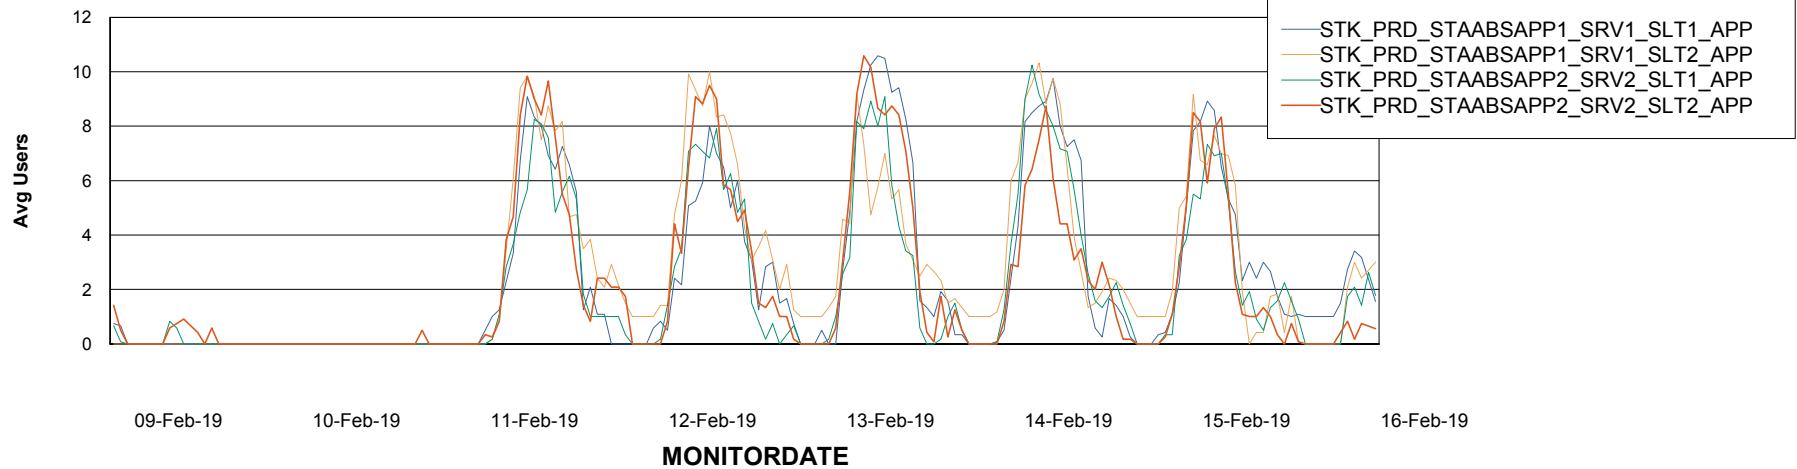

Weekly SLA Customer Report

Customer STK_Production
Database ID 82

ABSSolute Application Server Services

Avg memory used per ABS Server Service

Avg users per day per ABS server

Weekly SLA Customer Report

Customer STK_Production
Database ID 82