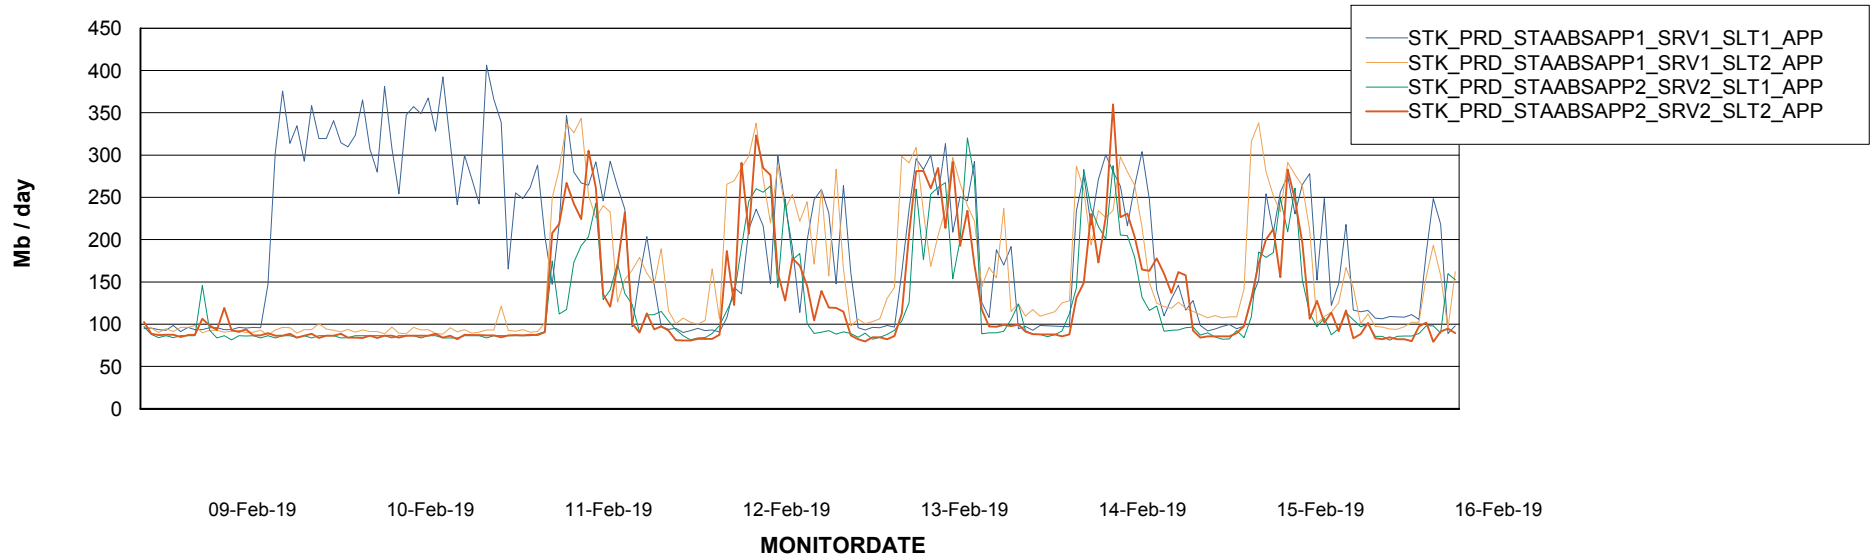

Database Tablespace STKDB_ABS1 Production Database

Date	Tablespace Name	Filesize (Gb)	Usedsize (Gb)	Percentage free
16-Feb-19	ABSDATA	179	107	40
	INDX	148	121	18
15-Feb-19	ABSDATA	179	107	40
	INDX	148	121	18
14-Feb-19	ABSDATA	179	107	40
	INDX	148	121	18
13-Feb-19	ABSDATA	179	107	40
	INDX	148	121	18
12-Feb-19	ABSDATA	179	107	40
	INDX	148	121	18
11-Feb-19	ABSDATA	179	107	40
	INDX	148	121	18
10-Feb-19	ABSDATA	179	107	40
	INDX	148	121	18

Weekly SLA Customer Report

Customer STK_Production
Database ID 82

ABSSolute Application Server Services

Avg memory used per ABS Server Service

Avg users per day per ABS server

Weekly SLA Customer Report

Customer STK_Production
Database ID 82