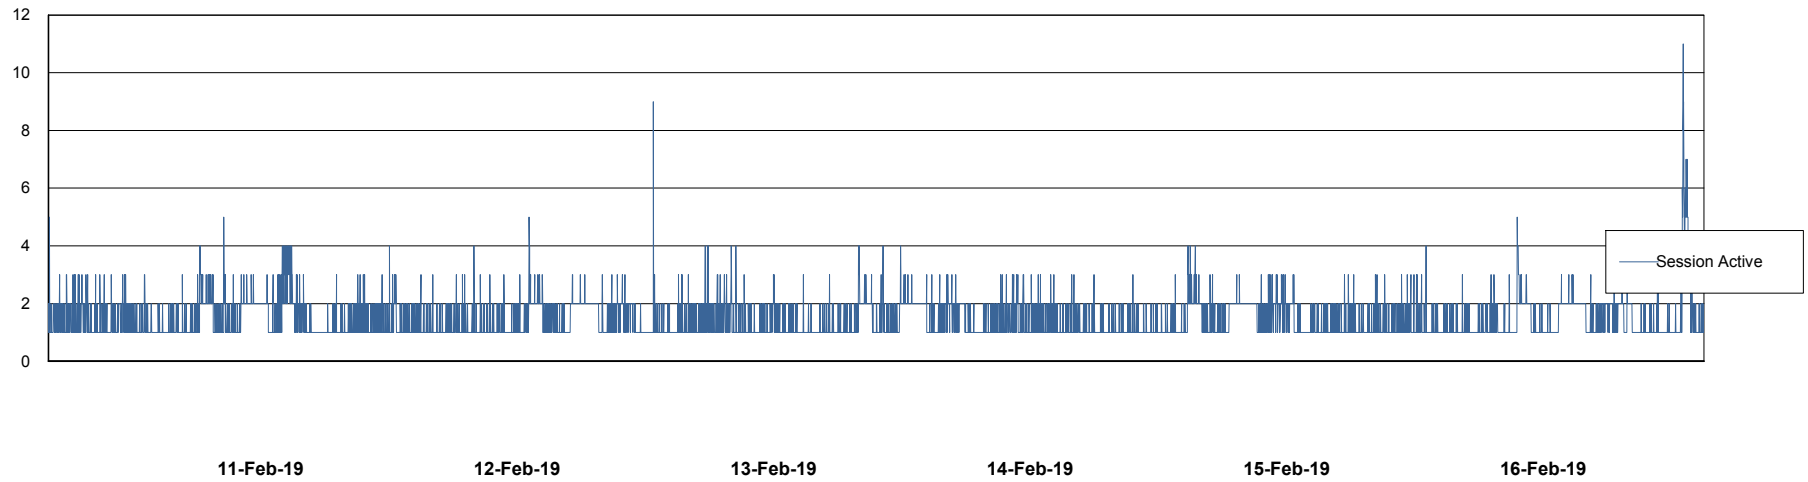

Weekly SLA Customer Report

Customer STK_Production
 Database ID 82

Harddisk Usage STK_STAABSDB2 Standby DB Server

	Free disk space on c: (%)	Total disk space on c: (Gb)	Free disk space on d: (%)	Total disk space on d: (Gb)	Free disk space on e: (%)	Total disk space on e: (Gb)
16-Feb-19	66	99	77	350	28	1,000
15-Feb-19	66	99	78	350	28	1,000
14-Feb-19	66	99	77	350	28	1,000
13-Feb-19	65	99	77	350	28	1,000
12-Feb-19	65	99	77	350	28	1,000
11-Feb-19	65	99	78	350	28	1,000
10-Feb-19	65	99	77	350	28	1,000

Weekly SLA Customer Report

Customer STK_Production
Database ID 82

Database Performance STKDB_ABS1 Production Database

DB Processes Max 500
DB Sessions Max 776

Weekly SLA Customer Report

Customer STK_Production
Database ID 82