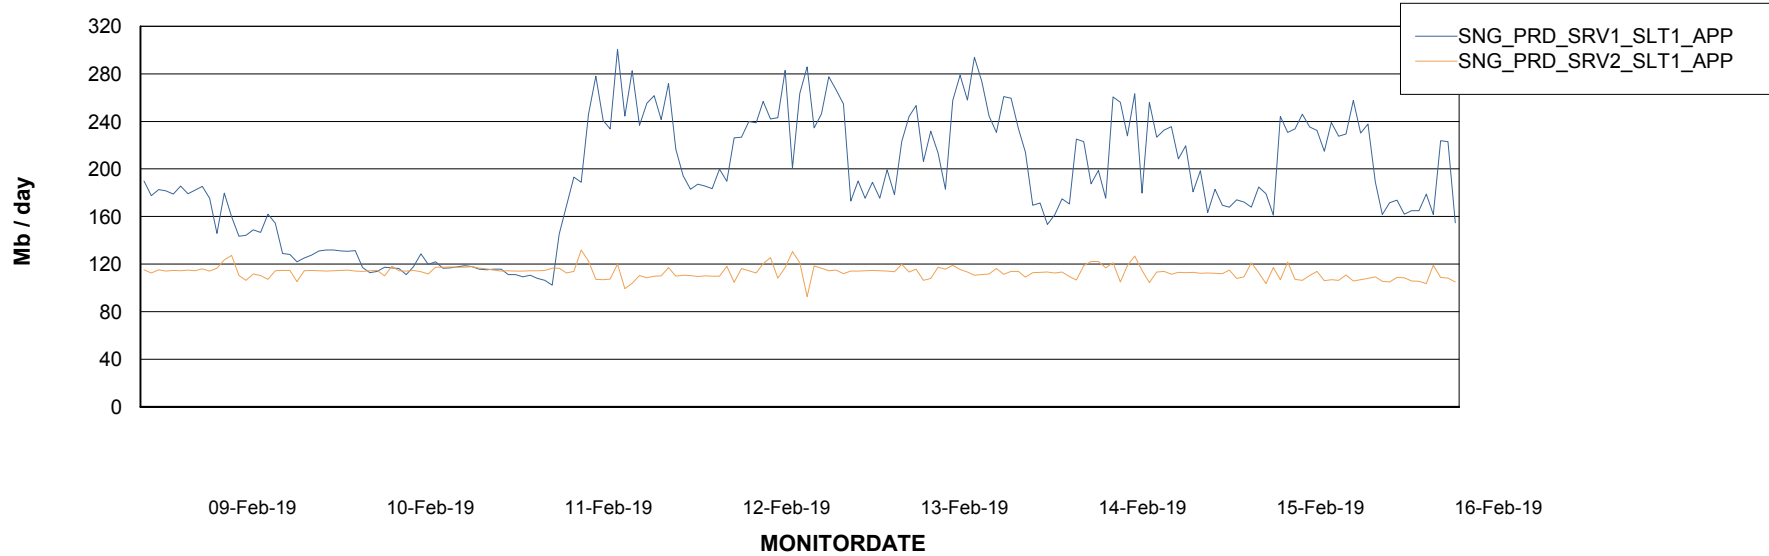

ABSSolute Application Server Services

Avg memory used per ABS Server Service