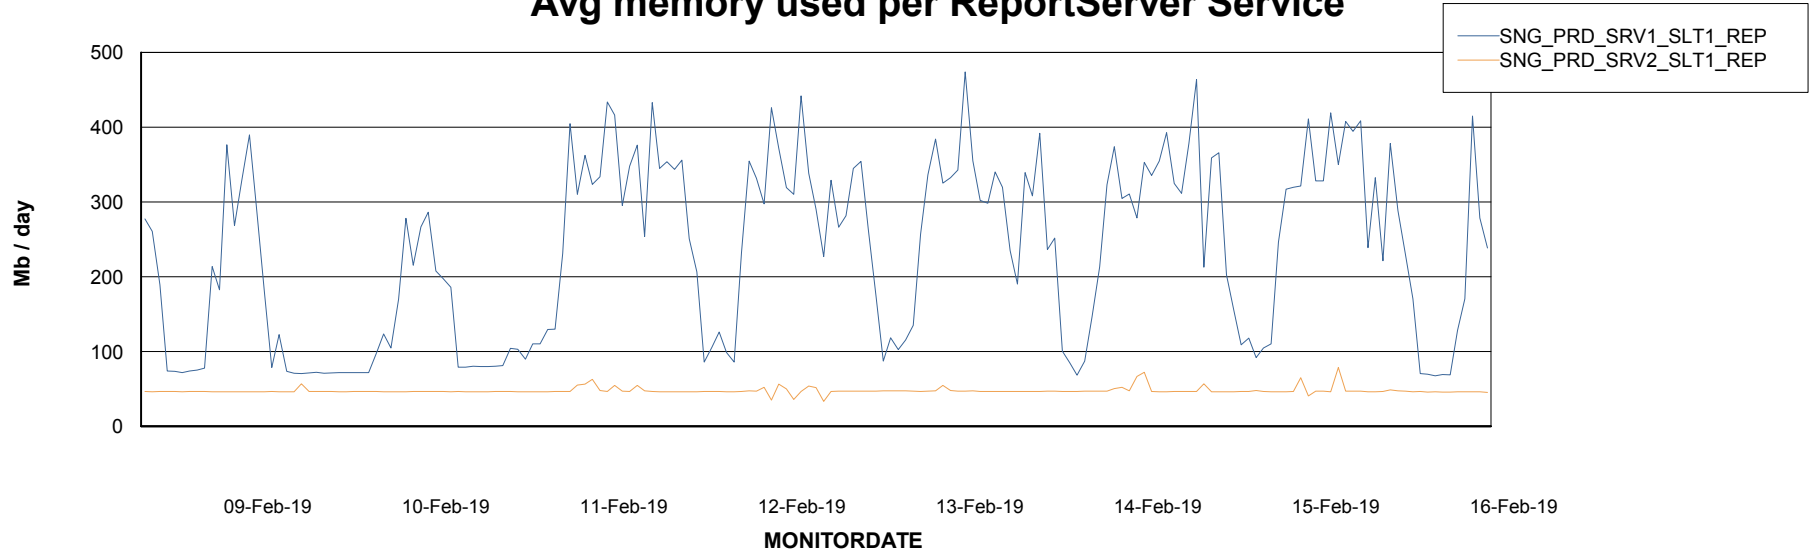

ABSSolute Application ReportServer Services

Avg memory used per ReportServer Service