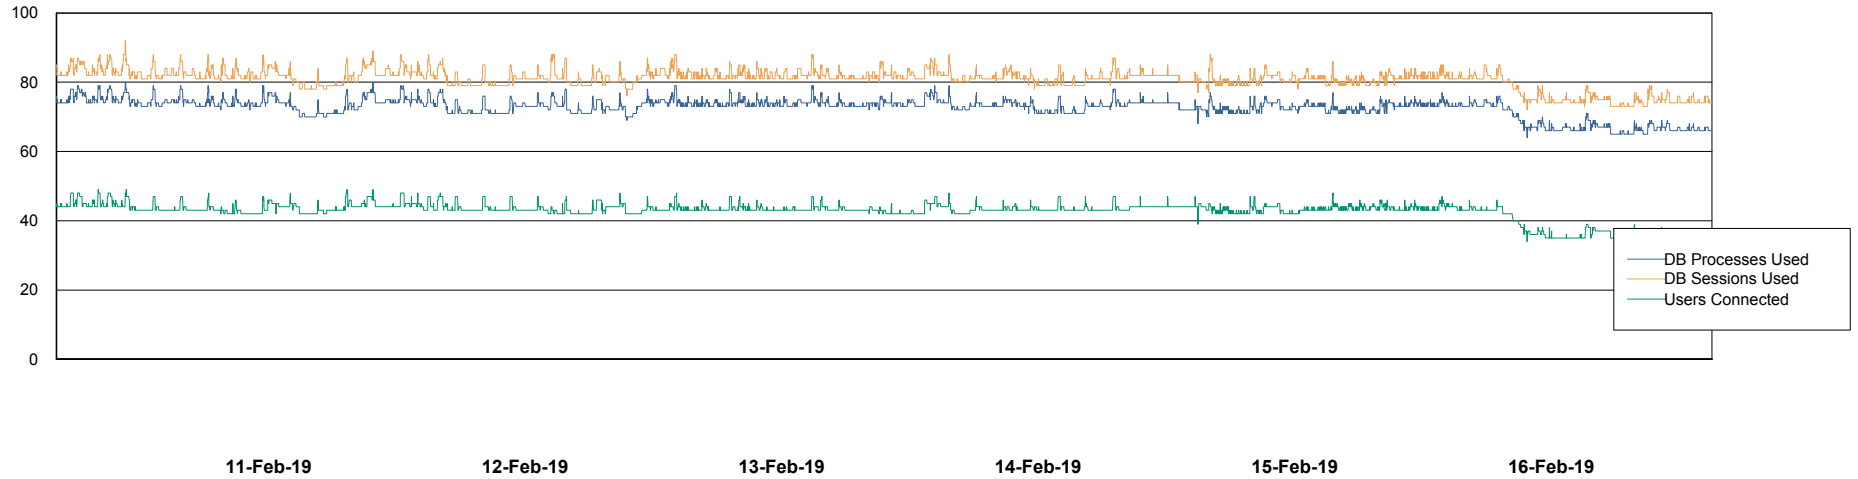

Weekly SLA Customer Report

Customer RSS Production
Database ID 52

Harddisk Usage RSS_PRD_SVRDC191v016

	Free disk space on c: (%)	Total disk space on c: (Gb)	Free disk space on d: (%)	Total disk space on d: (Gb)
16-Feb-19	18	60	51	200
15-Feb-19	18	60	51	200
14-Feb-19	18	60	51	200
13-Feb-19	18	60	51	200
12-Feb-19	18	60	51	200
11-Feb-19	18	60	51	200
10-Feb-19	18	60	51	200

Weekly SLA Customer Report

Customer RSS Production
Database ID 52

Database Performance RSSDB_Production

Weekly SLA Customer Report

Customer RSS Production
Database ID 52

Database Performance RSSDB_Standby

Weekly SLA Customer Report