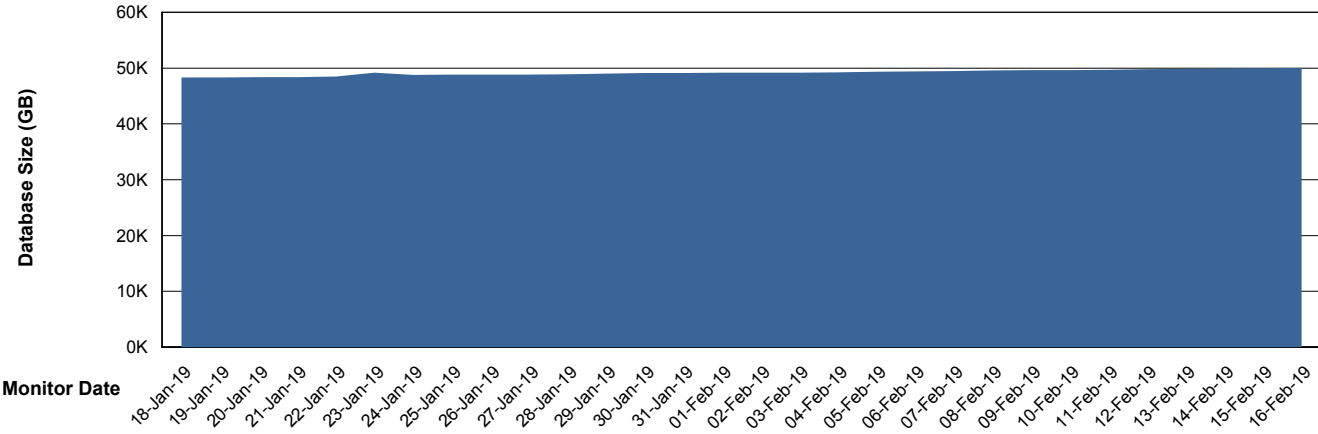

DATABASE SIZE RSSDB_Production

Database growth over last month

Database Tablespace RSSDB_Production

Date	Tablespace Name	Filesize (Gb)	Usedsize (Gb)	Percentage free
16-Feb-19	ABSDATA	27,000	21,056	22
	INDX	33,000	27,648	16
15-Feb-19	ABSDATA	27,000	21,056	22
	INDX	33,000	27,647	16
14-Feb-19	ABSDATA	27,000	20,992	22
	INDX	33,000	27,613	16
13-Feb-19	ABSDATA	27,000	20,992	22
	INDX	33,000	27,569	16
12-Feb-19	ABSDATA	27,000	20,982	22
	INDX	33,000	27,486	17
11-Feb-19	ABSDATA	27,000	20,940	22
	INDX	33,000	27,459	17
10-Feb-19	ABSDATA	27,000	20,867	23
	INDX	33,000	27,426	17