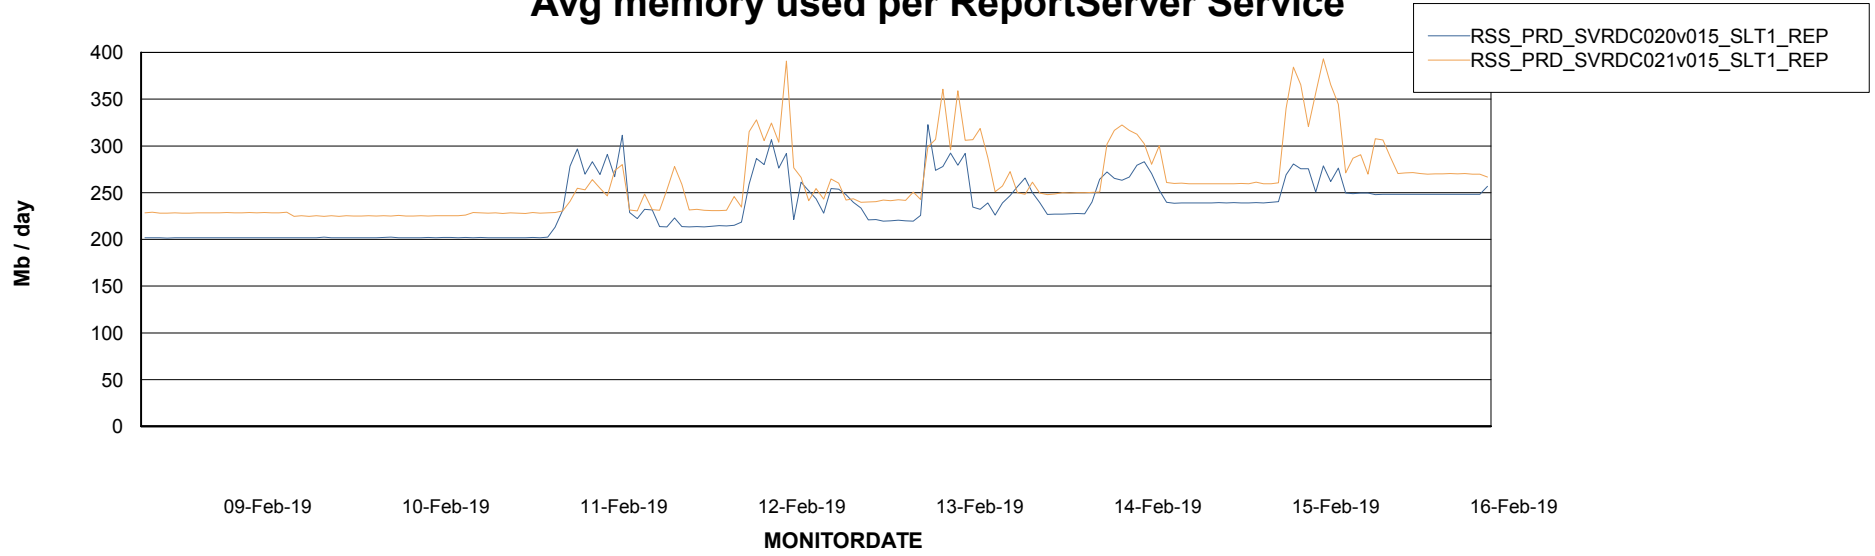

ABSSolute Application ReportServer Services

Avg memory used per ReportServer Service