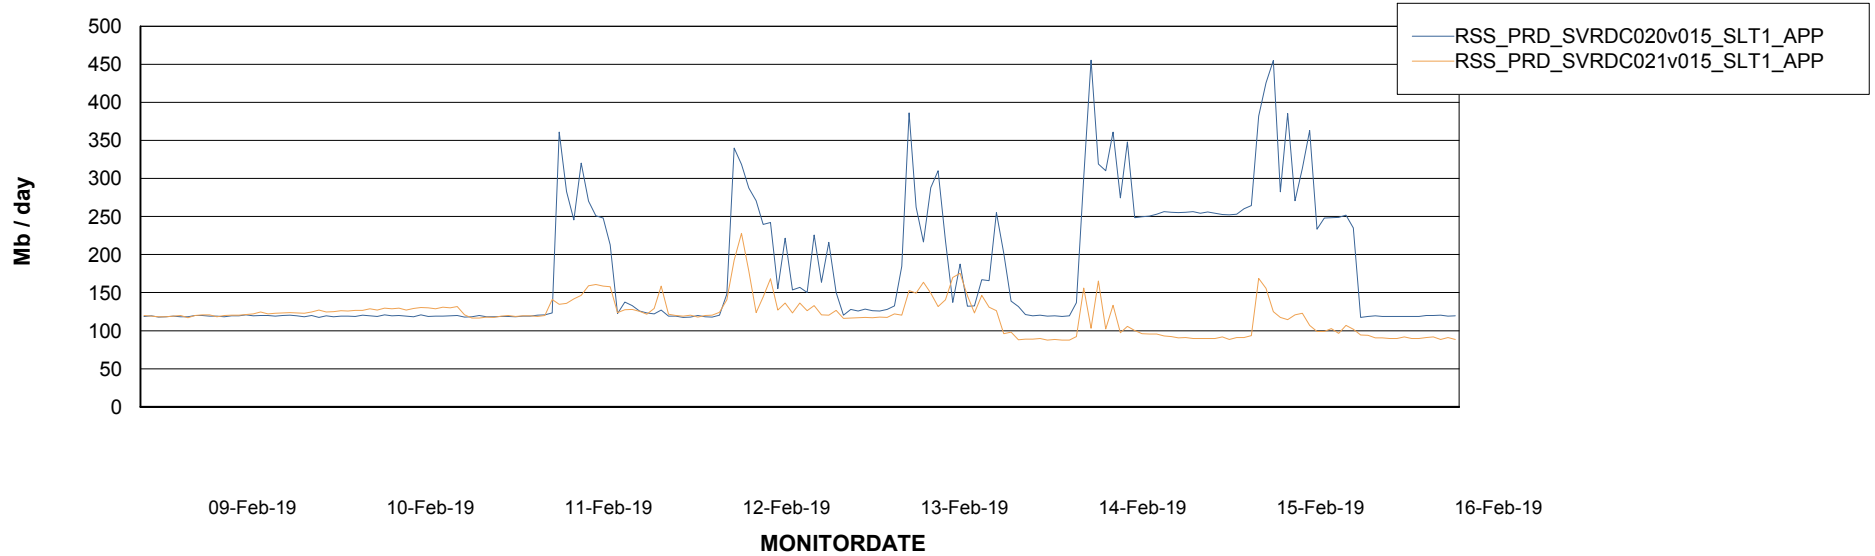

Weekly SLA Customer Report

Customer RSS Production
Database ID 52

Database Performance RSSDB_Production

Weekly SLA Customer Report

Customer RSS Production
Database ID 52

Database Performance RSSDB_Standby

Weekly SLA Customer Report

Customer RSS Production
 Database ID 52

DATABASE SIZE RSSDB_Production

Database growth over last month

Database Tablespace RSSDB_Production

Date	Tablespace Name	Filesize (Gb)	Usedsize (Gb)	Percentage free
16-Feb-19	ABSDATA	27,000	21,056	22
	INDX	33,000	27,648	16
15-Feb-19	ABSDATA	27,000	21,056	22
	INDX	33,000	27,647	16
14-Feb-19	ABSDATA	27,000	20,992	22
	INDX	33,000	27,613	16
13-Feb-19	ABSDATA	27,000	20,992	22
	INDX	33,000	27,569	16
12-Feb-19	ABSDATA	27,000	20,982	22
	INDX	33,000	27,486	17
11-Feb-19	ABSDATA	27,000	20,940	22
	INDX	33,000	27,459	17
10-Feb-19	ABSDATA	27,000	20,867	23
	INDX	33,000	27,426	17

Weekly SLA Customer Report

Customer RSS Production
Database ID 52

ABSolute Application Server Services

Avg memory used per ABS Server Service

Avg users per day per ABS server

Weekly SLA Customer Report

Customer RSS Production
Database ID 52