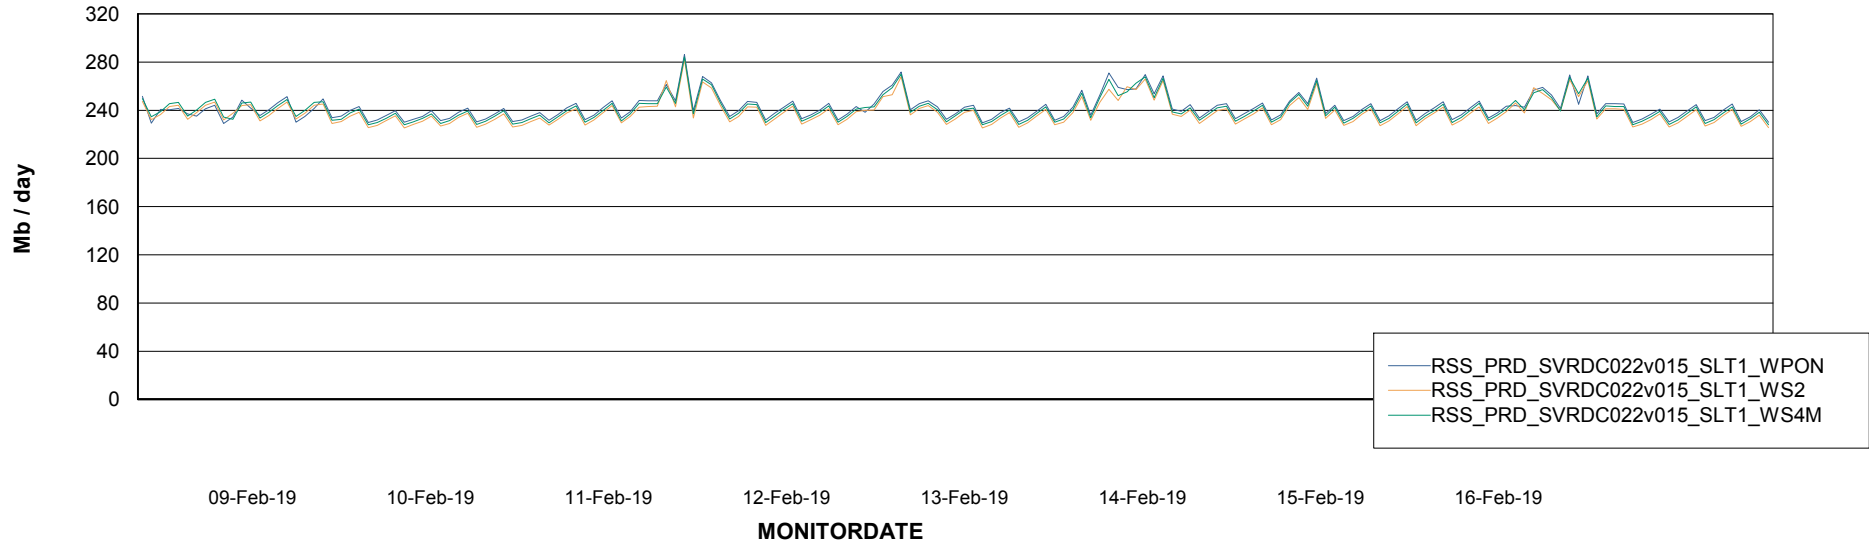

ABSSolute Application ReportServer Services

Avg memory used per ReportServer Service

Weekly SLA Customer Report

Customer RSS Production
Database ID 52

ABSSolute Web Component Services

Avg memory used per ABS Web component