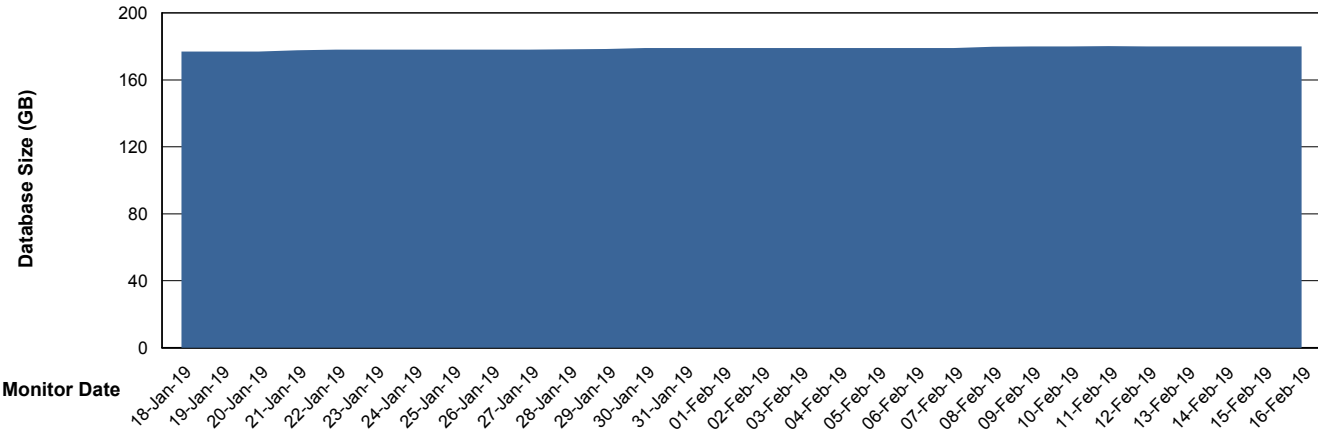

Database growth over last month

Database Tablespace PHSDB_Production

Date	Tablespace Name	Filesize (Gb)	Usedsize (Gb)	Percentage free
16-Feb-19	ABSDATA	197	169	14
	INDX	12	10	17
15-Feb-19	ABSDATA	197	169	14
	INDX	12	10	17
14-Feb-19	ABSDATA	197	169	14
	INDX	12	10	17
13-Feb-19	ABSDATA	197	169	14
	INDX	12	10	17
12-Feb-19	ABSDATA	197	169	14
	INDX	12	10	17
11-Feb-19	ABSDATA	197	169	14
	INDX	12	10	17
10-Feb-19	ABSDATA	197	168	15
	INDX	12	10	17