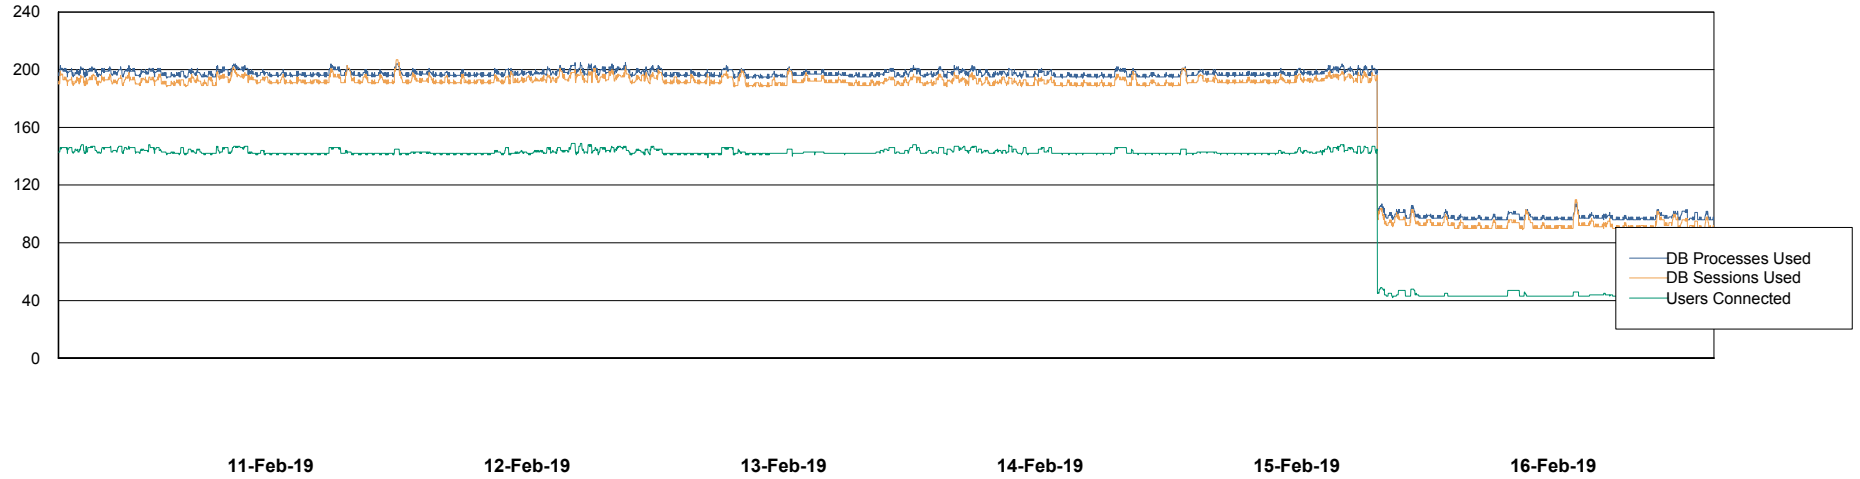

Database Performance PHSDB_Production

DB Processes Max 500
DB Sessions Max 772