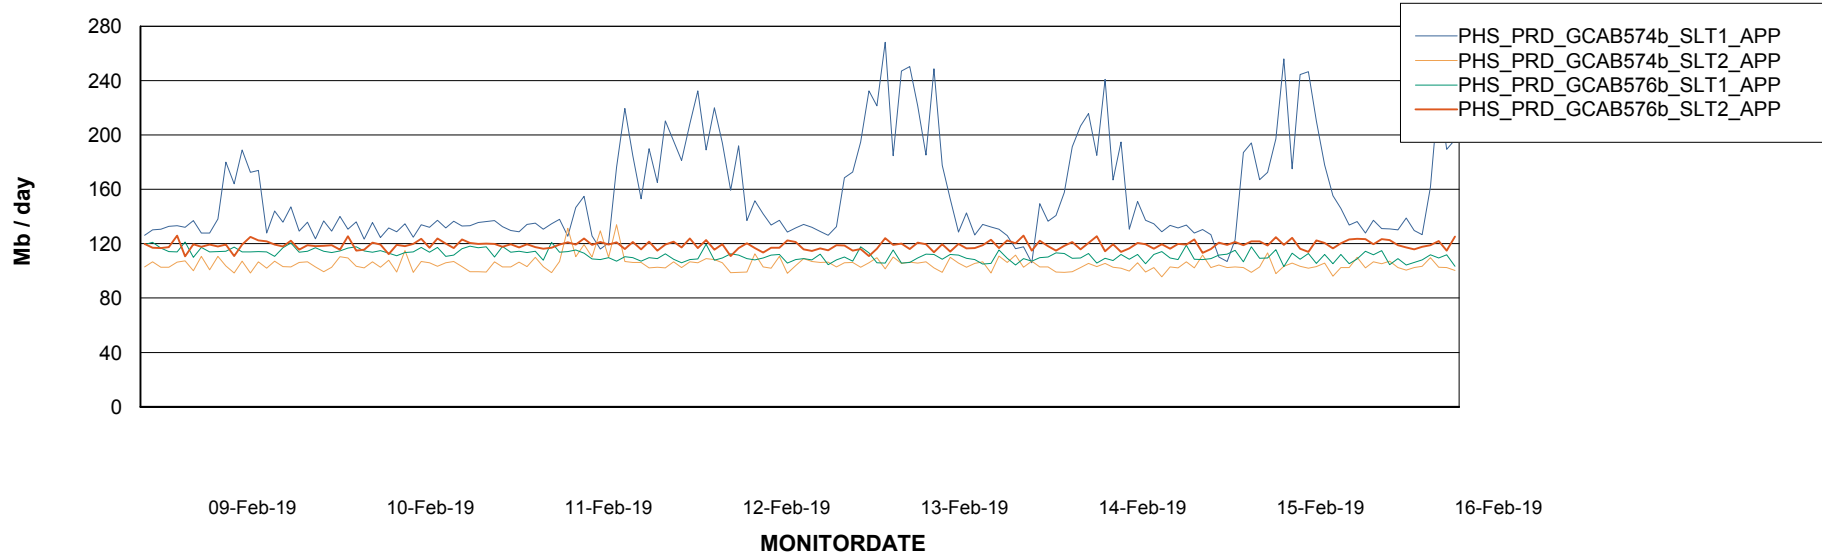

ABSolute Application Server Services

Avg memory used per ABS Server Service