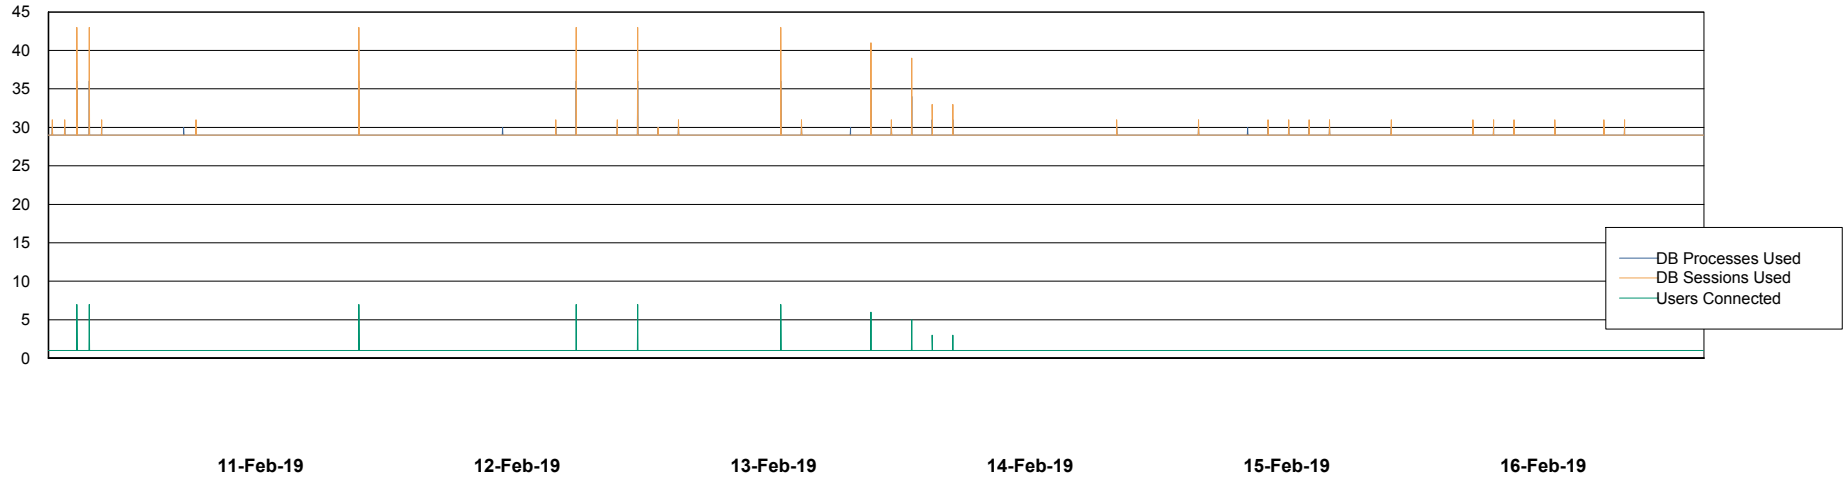

Database Performance PHSDB_Standby

DB Processes Max 500
DB Sessions Max 772