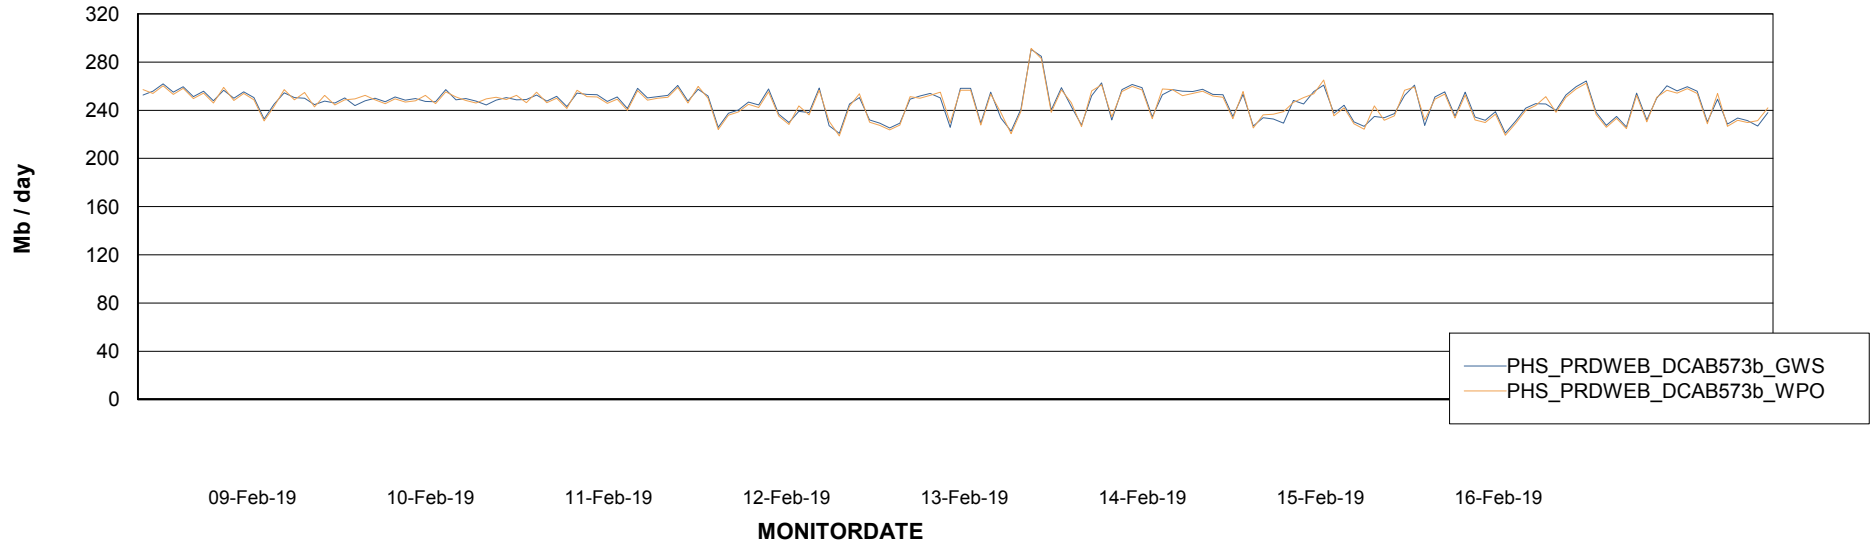

ABSSolute Web Component Services

Avg memory used per ABS Web component