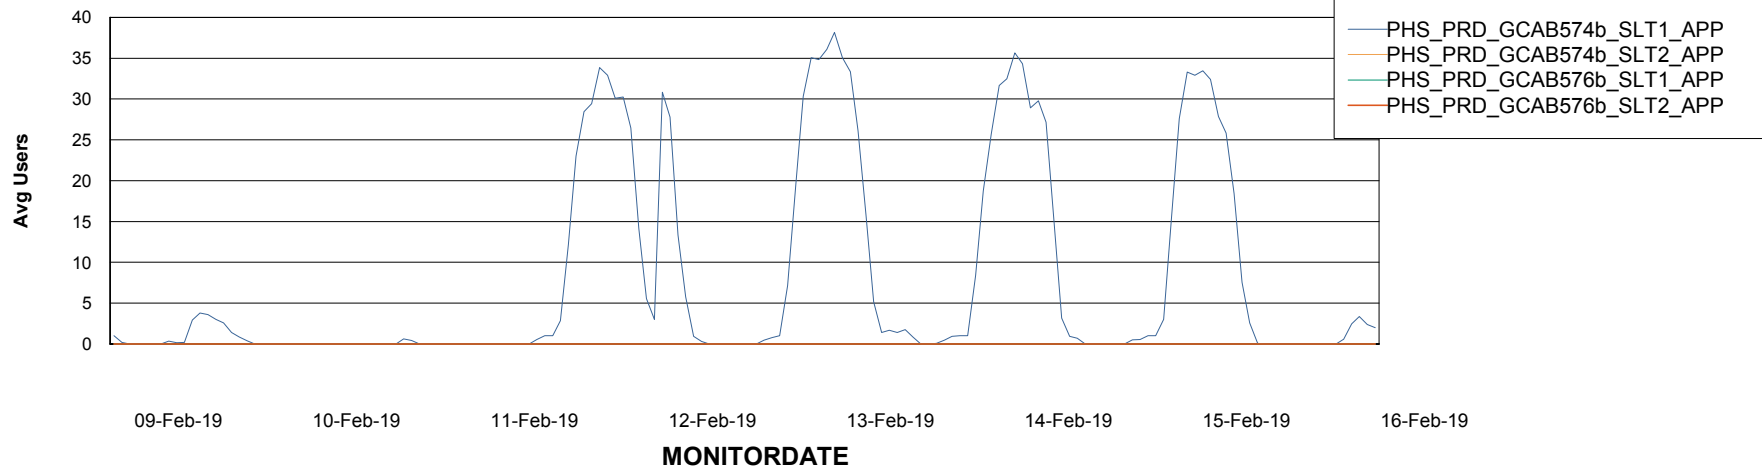

Avg users per day per ABS server