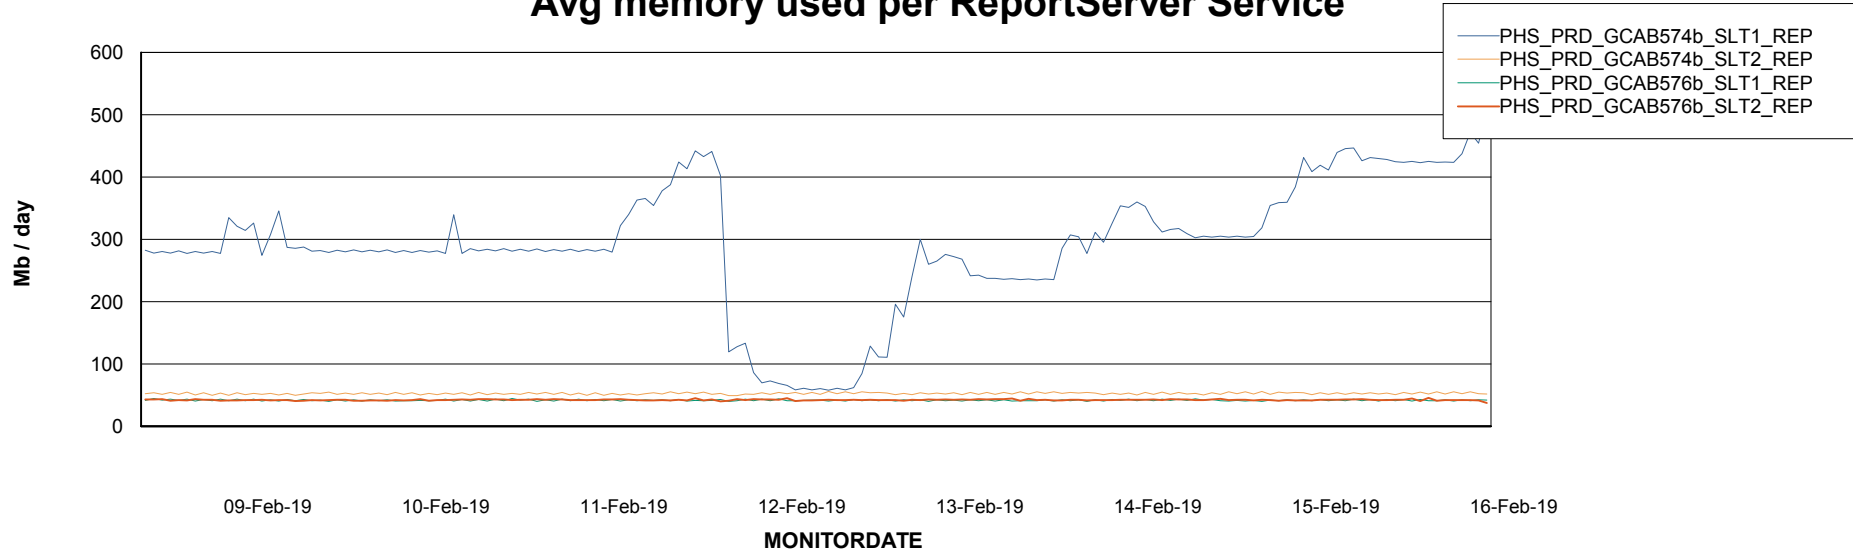

ABSSolute Application ReportServer Services

Avg memory used per ReportServer Service