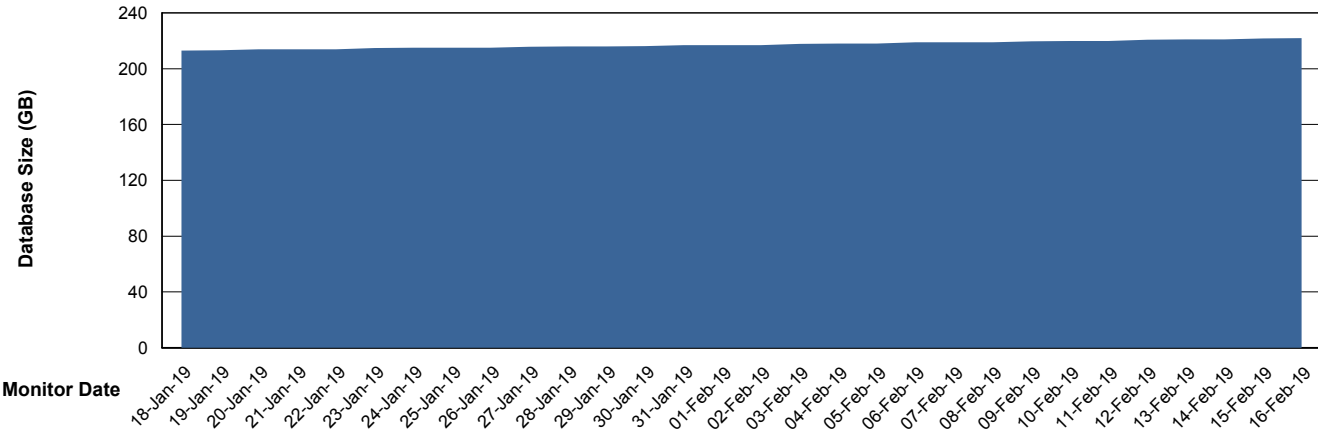

Database Performance PCODB_Standby

DB Processes Max 350
DB Sessions Max 552

Weekly SLA Customer Report

Customer PCO Production
 Database ID 44

DATABASE SIZE PCODB_Production

Database growth over last month

Database Tablespace PCODB_Production

Date	Tablespace Name	Filesize (Gb)	Usedsize (Gb)	Percentage free
16-Feb-19	ABSDATA	150	83	45
	INDX	200	115	43
15-Feb-19	ABSDATA	150	83	45
	INDX	200	115	43
14-Feb-19	ABSDATA	150	83	45
	INDX	200	115	43
13-Feb-19	ABSDATA	150	83	45
	INDX	200	114	43
12-Feb-19	ABSDATA	150	83	45
	INDX	200	114	43
11-Feb-19	ABSDATA	150	83	45
	INDX	200	114	43
10-Feb-19	ABSDATA	150	83	45
	INDX	200	114	43