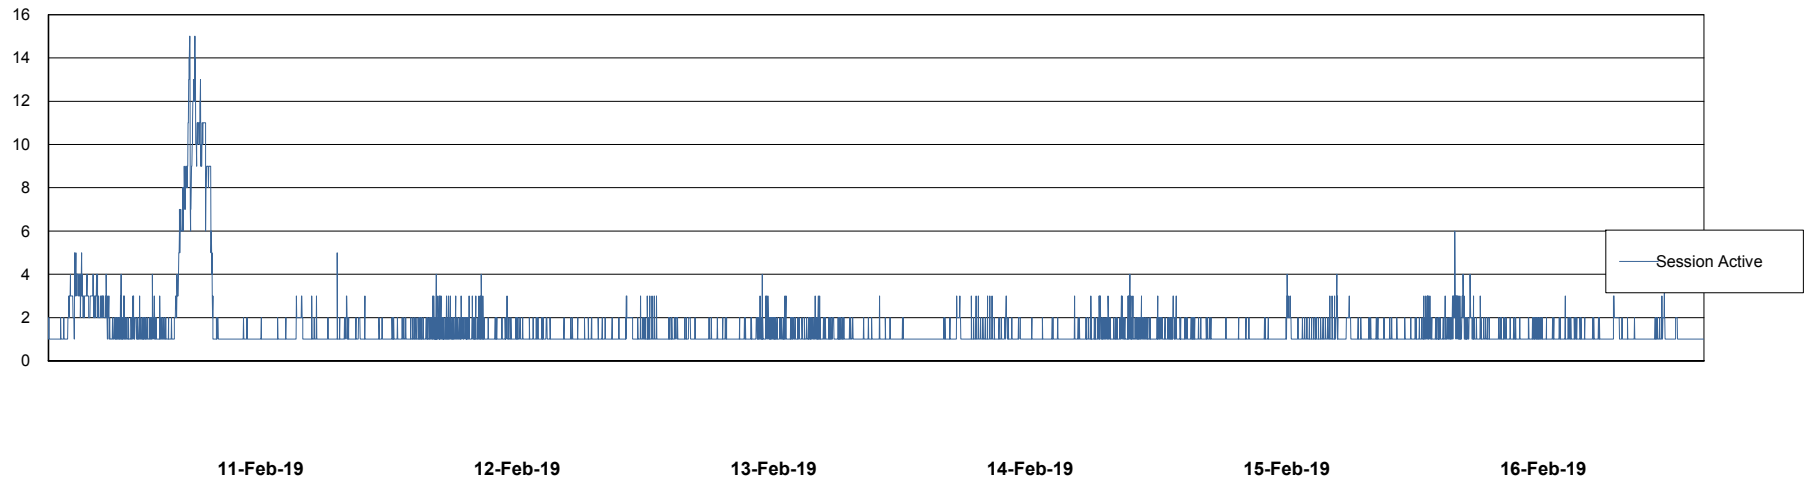

Database Performance PCODB_Production

DB Processes Max 350
DB Sessions Max 560