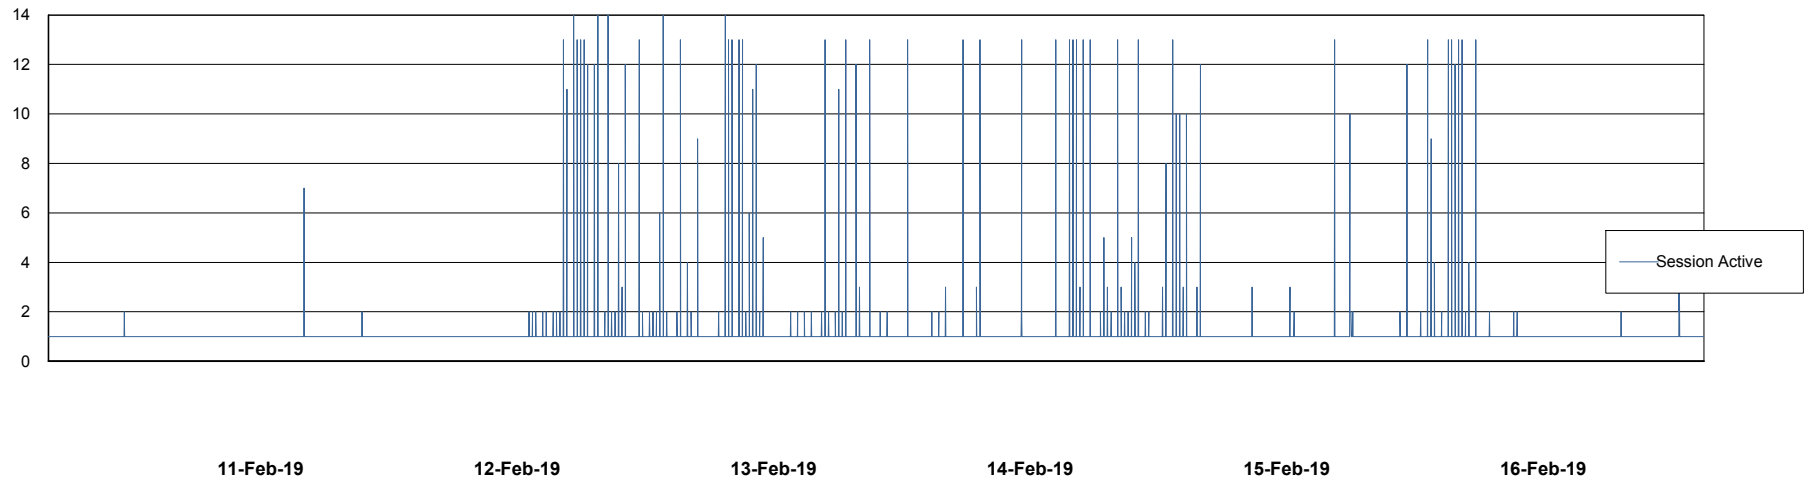

Database Performance PCODB_Standby

DB Processes Max 350
DB Sessions Max 552