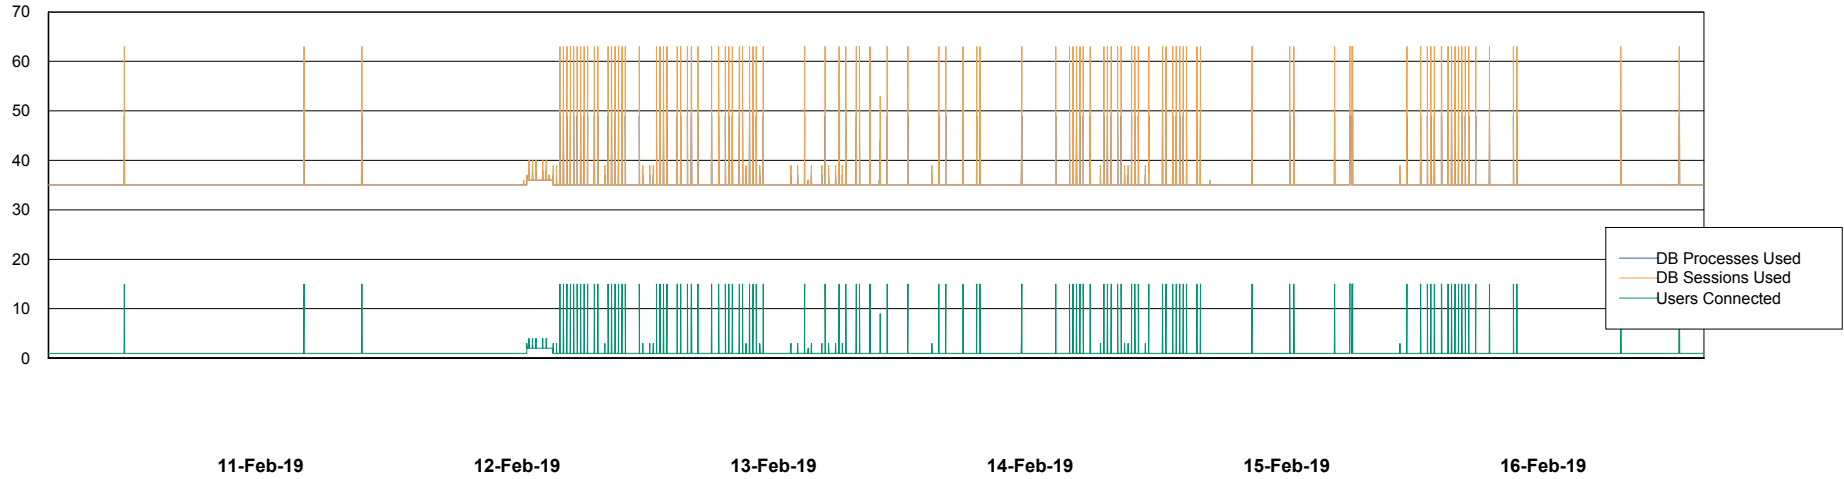

Database Performance PCODB_Standby

DB Processes Max 350
DB Sessions Max 552