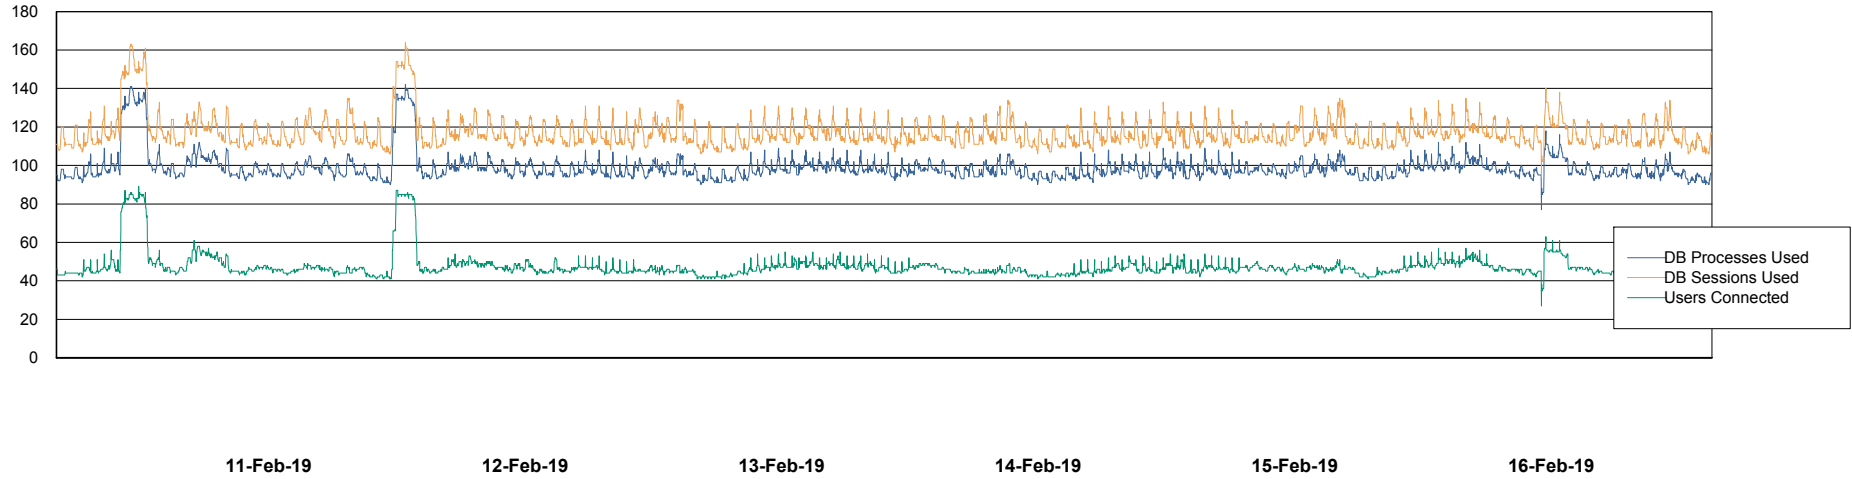

Harddisk Usage PCO_PRD_ORACLE2

	Free disk space on c: (%)	Total disk space on c: (Gb)	Free disk space on d: (%)	Total disk space on d: (Gb)
16-Feb-19	77	279	48	838
15-Feb-19	77	279	49	838
14-Feb-19	77	279	49	838
13-Feb-19	77	279	49	838
12-Feb-19	77	279	49	838
11-Feb-19	77	279	49	838
10-Feb-19	77	279	49	838

Weekly SLA Customer Report

Customer PCO Production
Database ID 44

Database Performance PCODB_Production

DB Processes Max 350
DB Sessions Max 560

Weekly SLA Customer Report

Customer PCO Production
Database ID 44