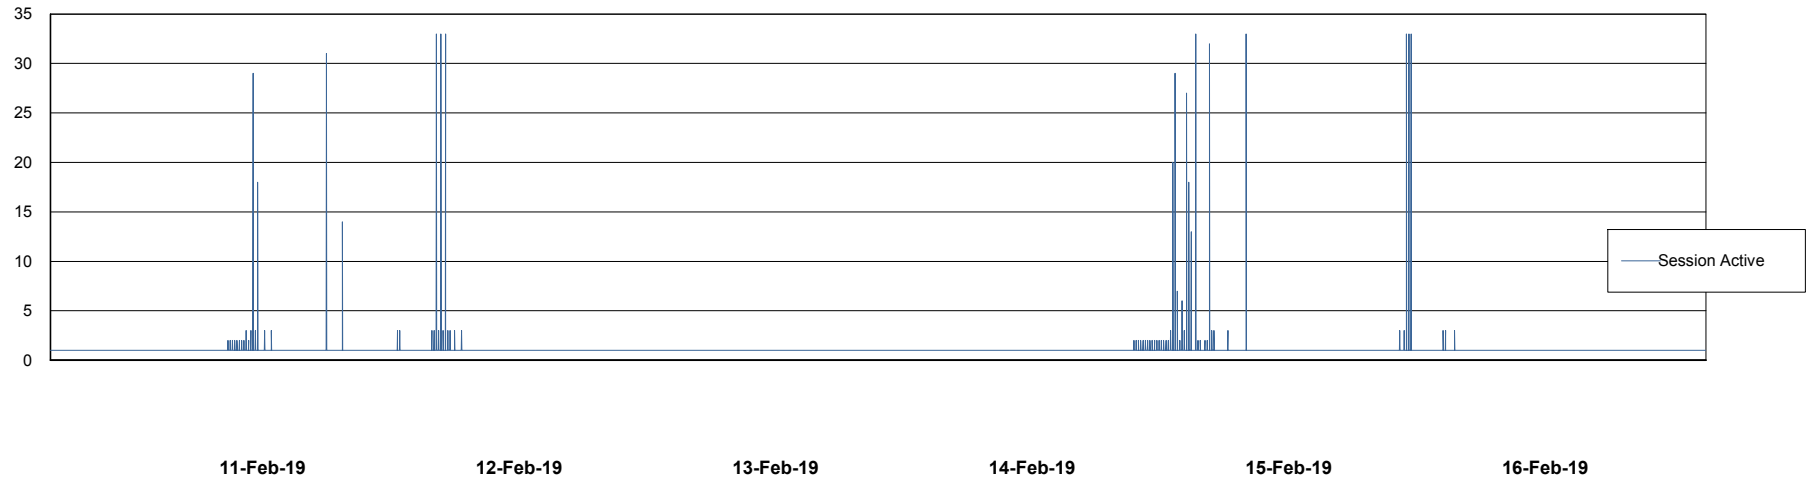

Database Performance NIXDB_Standby