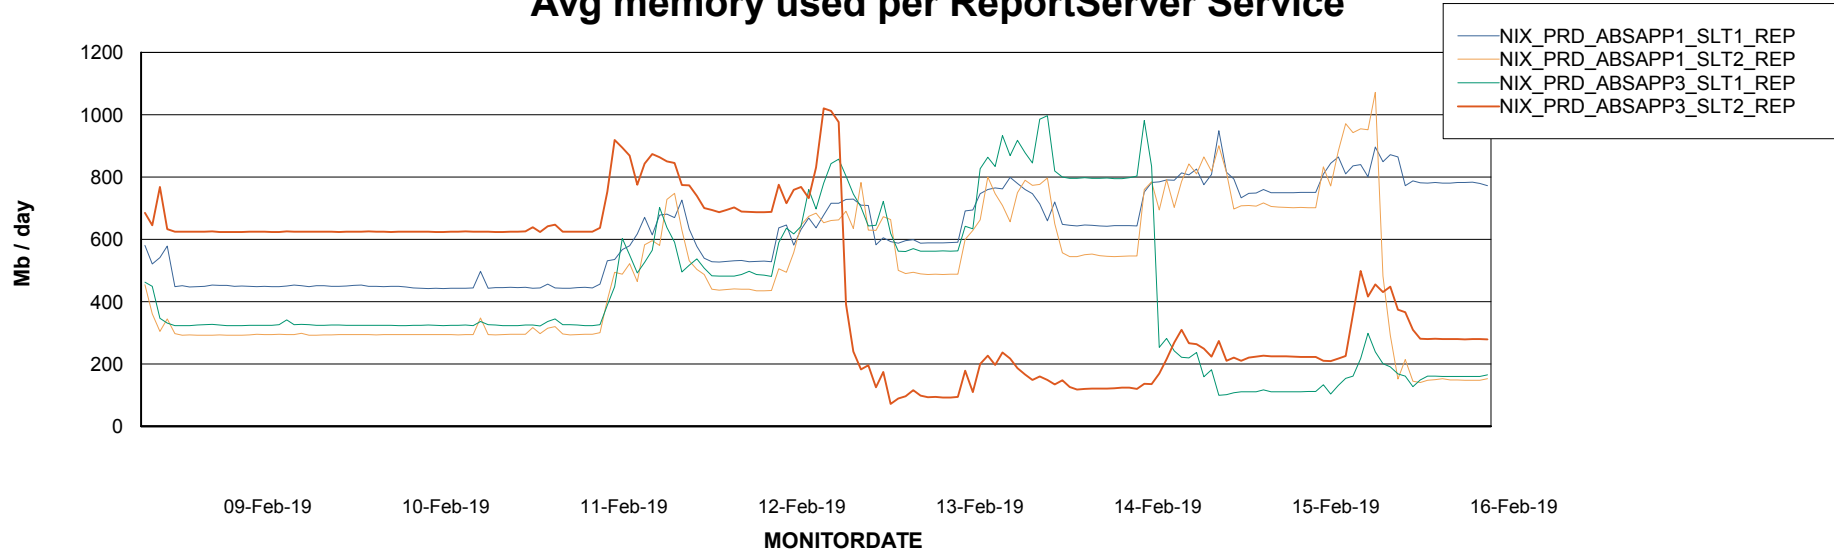

Avg users per day per ABS server

Weekly SLA Customer Report

Customer NIX_Production
Database ID 51

ABSSolute Application ReportServer Services

Avg memory used per ReportServer Service

Weekly SLA Customer Report