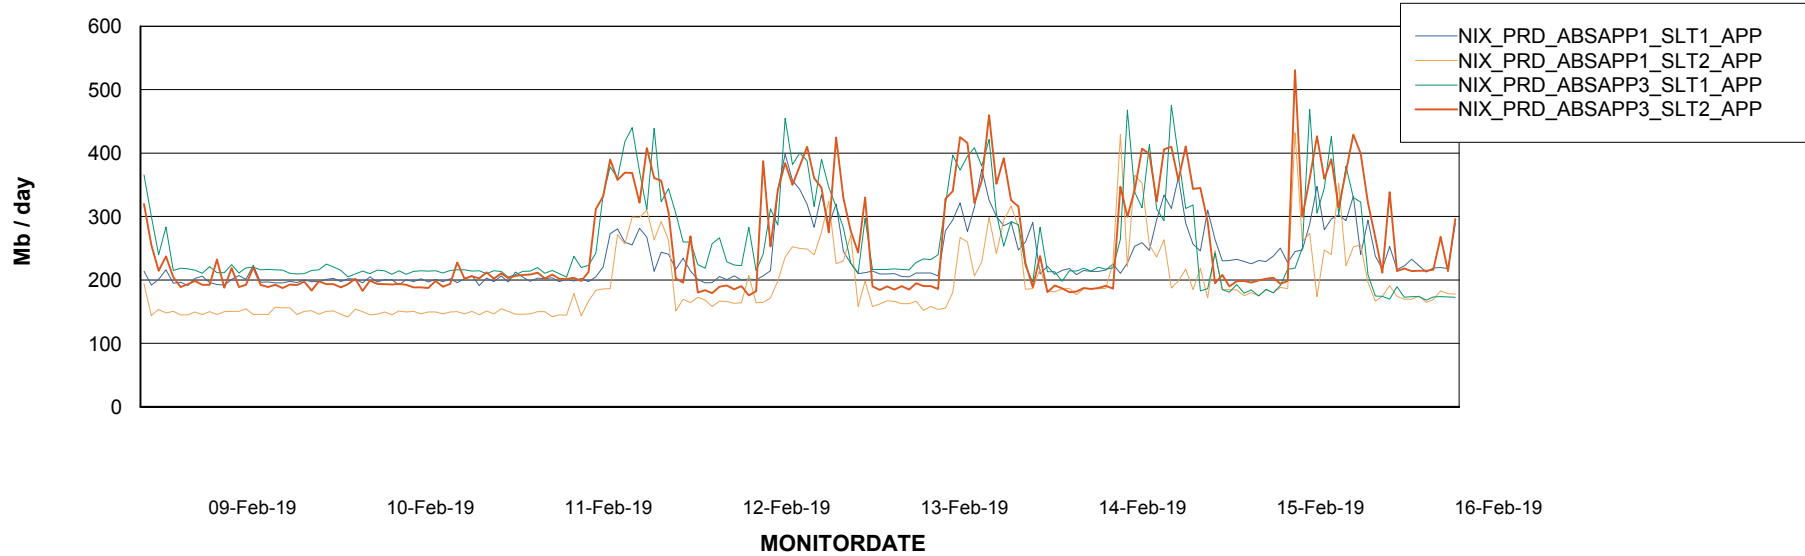

Standby Database Health NIX_Production

Recovery lag for last 7 days

Weekly SLA Customer Report

Customer NIX_Production
Database ID 51

ABSSolute Application Server Services

Avg memory used per ABS Server Service