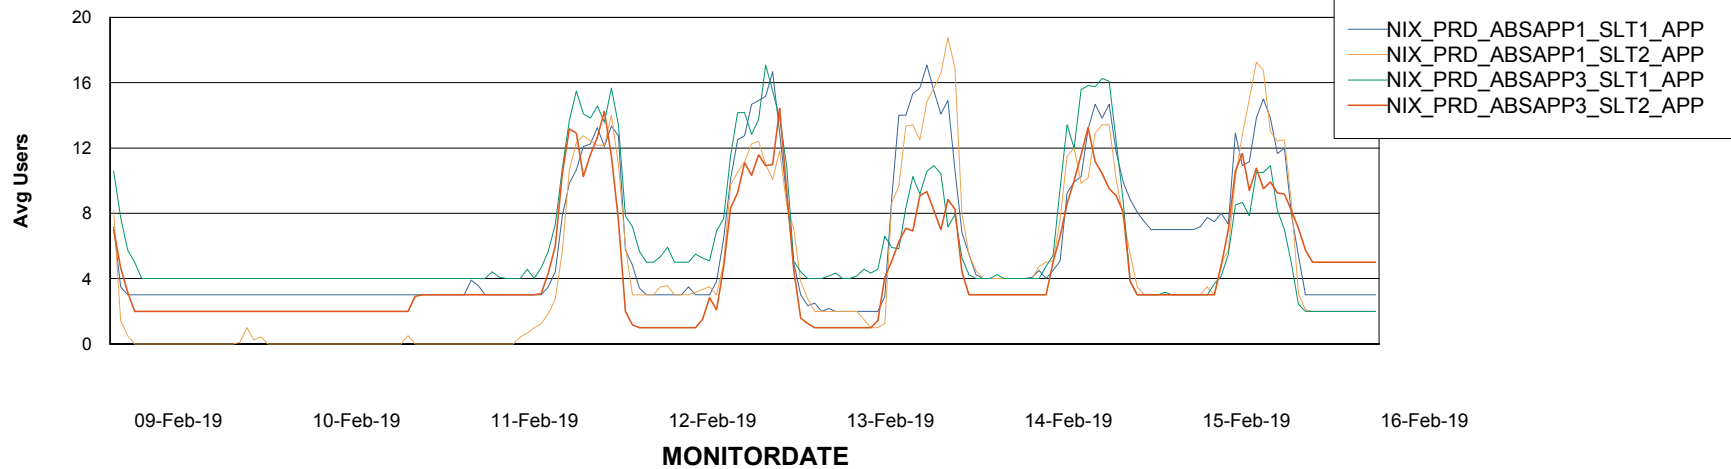

Weekly SLA Customer Report

Customer NIX_Production
 Database ID 51

Database Tablespace NIXDB_Production

Date	Tablespace Name	Filesize (Gb)	Usedsize (Gb)	Percentage free
16-Feb-19	ABSDATA	80	68	15
	INDX	130	111	15
15-Feb-19	ABSDATA	80	68	15
	INDX	130	111	15
14-Feb-19	ABSDATA	80	68	15
	INDX	130	111	15
13-Feb-19	ABSDATA	80	68	15
	INDX	130	111	15
12-Feb-19	ABSDATA	80	68	15
	INDX	130	110	15
11-Feb-19	ABSDATA	80	68	15
	INDX	130	110	15
10-Feb-19	ABSDATA	80	68	15
	INDX	130	110	15

Standby Database Health NIX_Production

Recovery lag for last 7 days

Weekly SLA Customer Report

Customer NIX_Production
Database ID 51

ABSSolute Application Server Services

Avg memory used per ABS Server Service

Avg users per day per ABS server

Weekly SLA Customer Report

Customer NIX_Production
Database ID 51

ABSSolute Application ReportServer Services

Avg memory used per ReportServer Service

Weekly SLA Customer Report