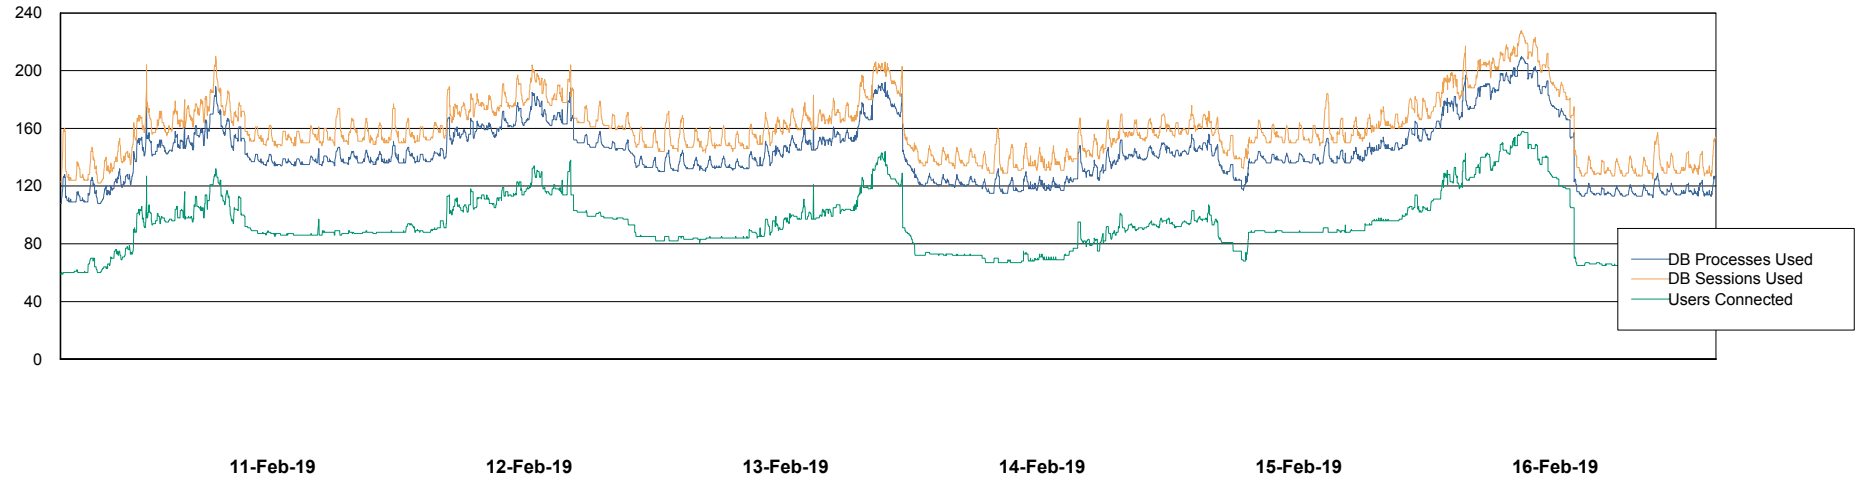

Weekly SLA Customer Report

Customer NIX_Production
Database ID 51

Database Performance NIXDB_BI

Weekly SLA Customer Report

Customer NIX_Production
Database ID 51

Database Performance NIXDB_Production

Weekly SLA Customer Report