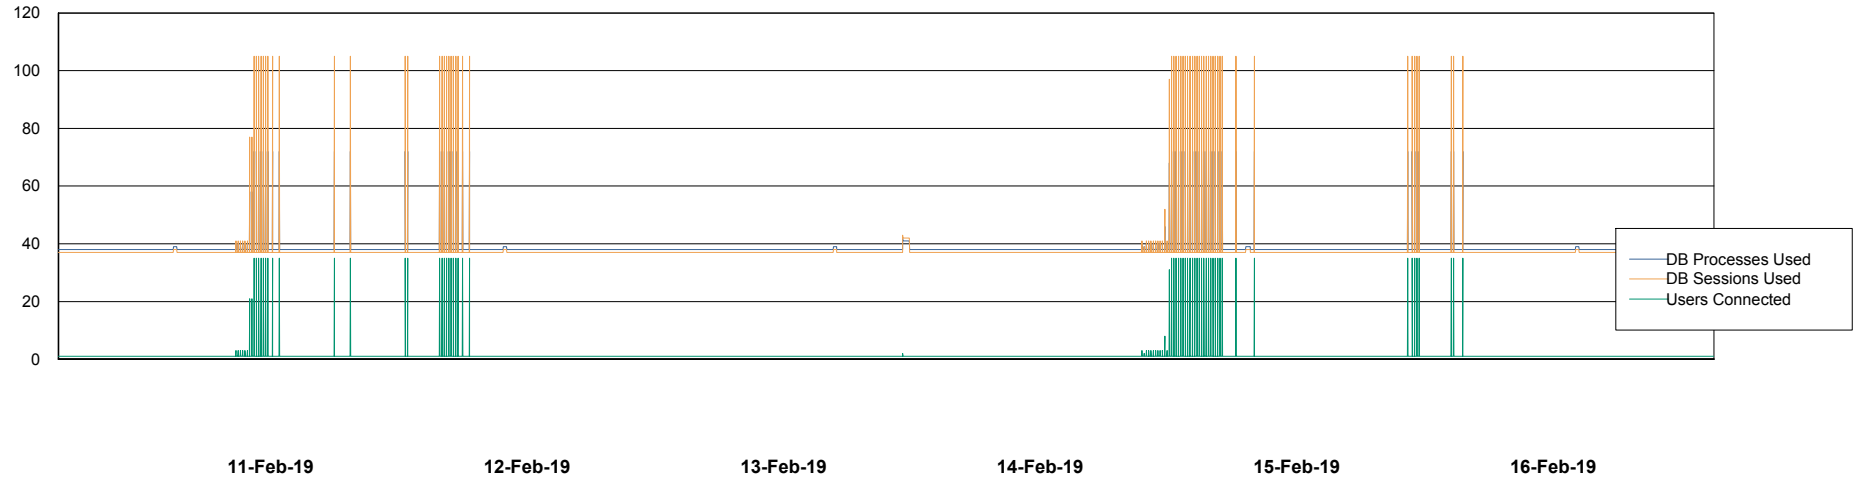

Weekly SLA Customer Report

Customer NIX_Production
Database ID 51

Database Performance NIXDB_BI

Weekly SLA Customer Report

Customer NIX_Production
Database ID 51

Database Performance NIXDB_Production

Weekly SLA Customer Report

Customer NIX_Production
Database ID 51

Database Performance NIXDB_Standby

Weekly SLA Customer Report

Customer NIX_Production
Database ID 51

DATABASE SIZE NIXDB_BI

Database growth over last month

DATABASE SIZE NIXDB_Production