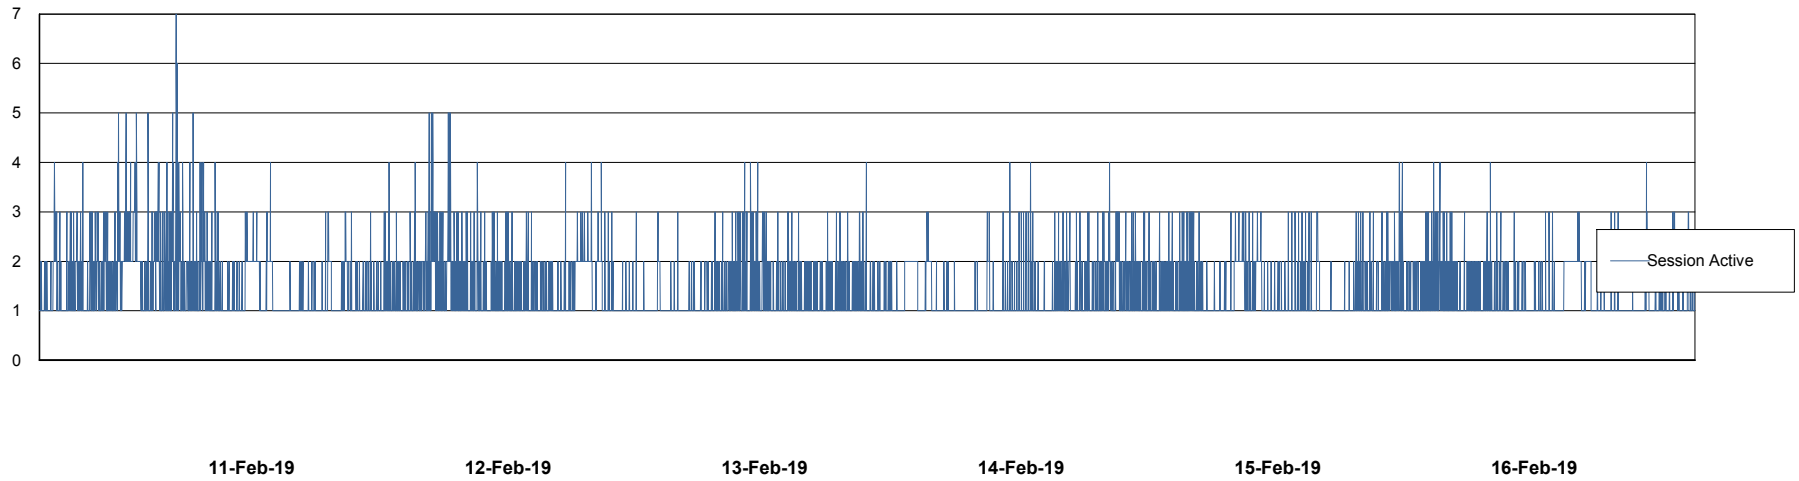

Weekly SLA Customer Report

Customer NIX_Production
Database ID 51

Database Performance NIXDB_BI

Weekly SLA Customer Report

Customer NIX_Production
Database ID 51

Database Performance NIXDB_Production

Weekly SLA Customer Report