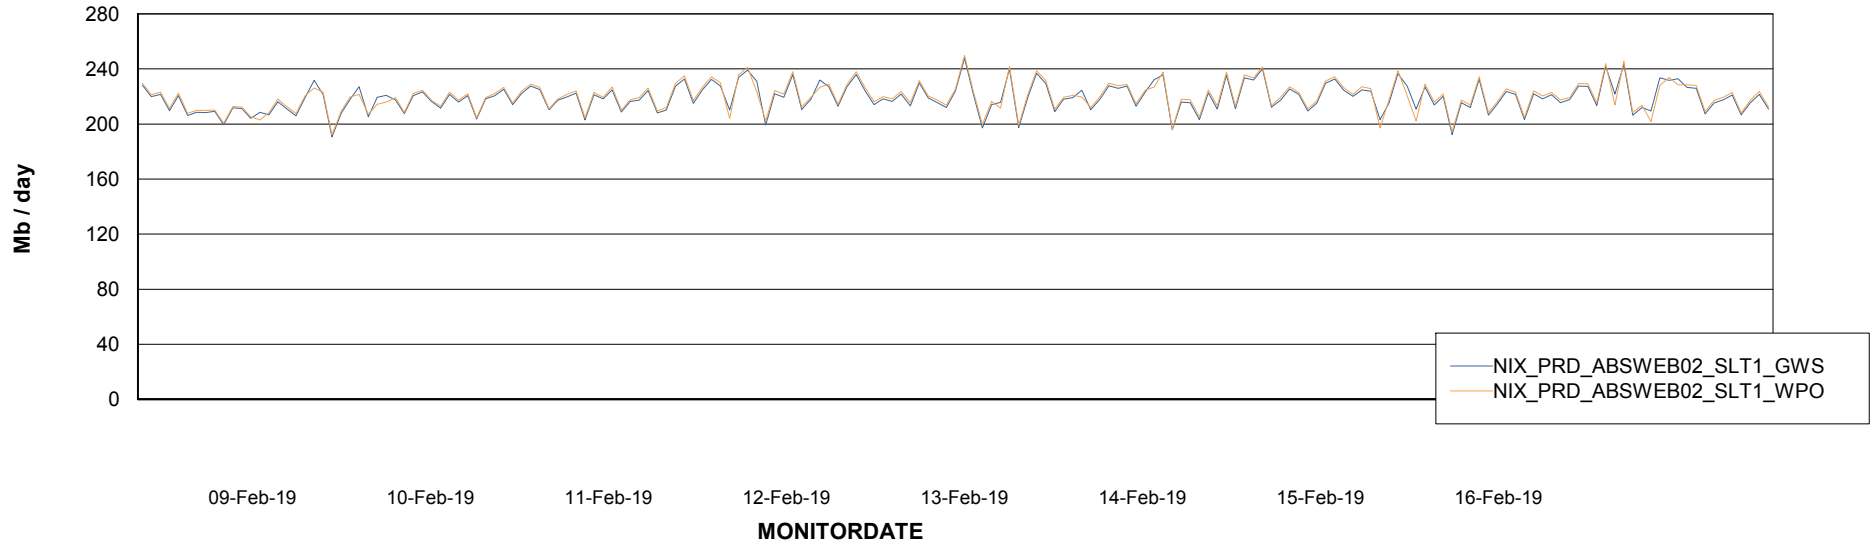

ABSolute Web Component Services

Avg memory used per ABS Web component