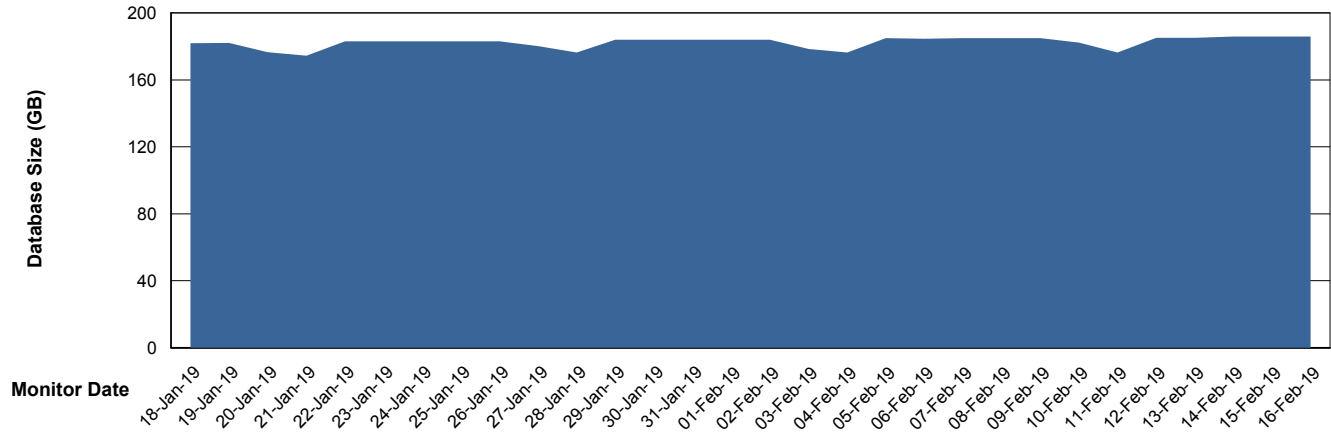

DATABASE SIZE LLGDB_Production

Database growth over last month