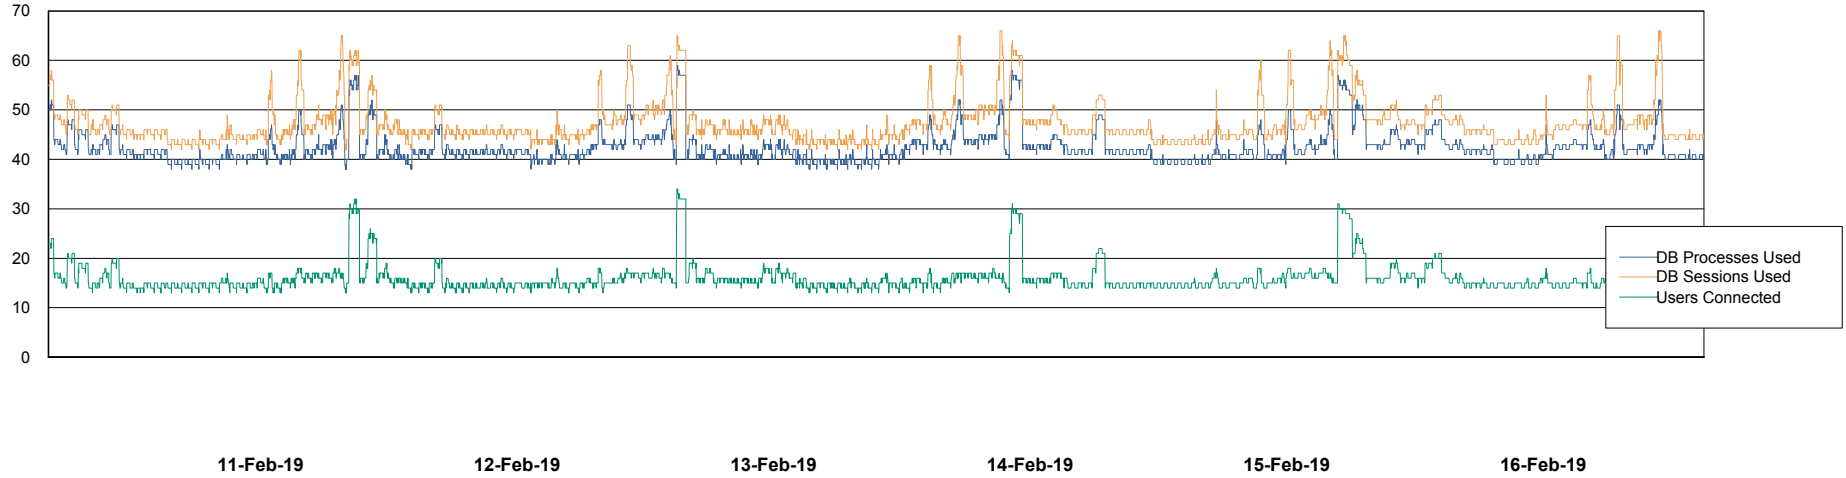

Database Performance LLGDBBI_Production

DB Processes Max 500
DB Sessions Max 780