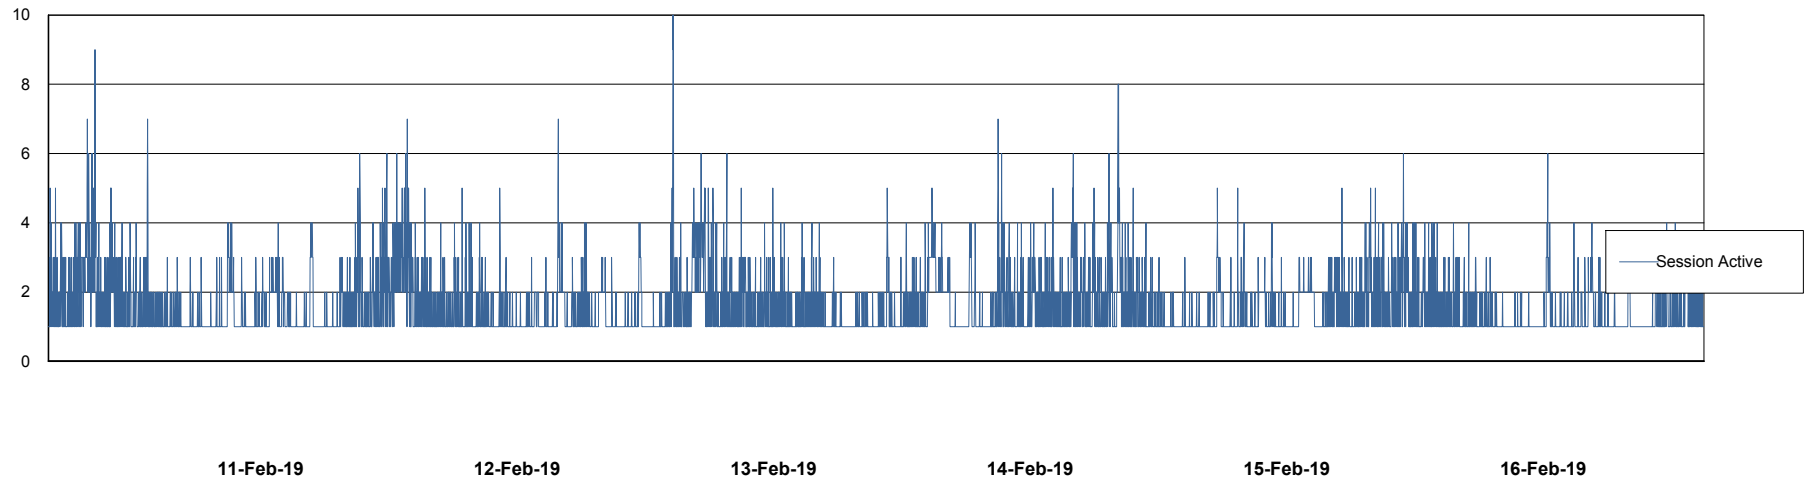

Database Performance LLGDB_Production

DB Processes Max 520
DB Sessions Max 804