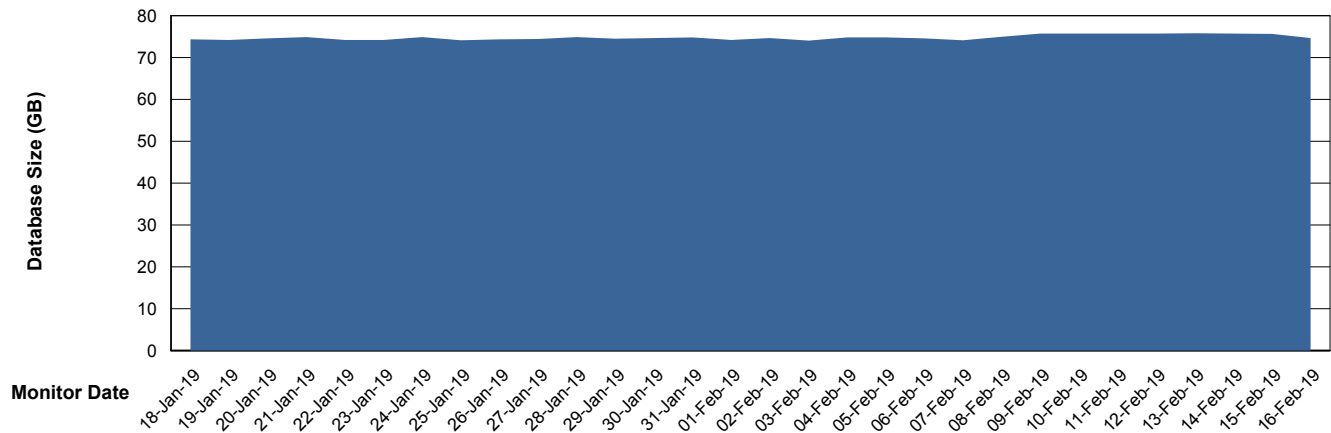

DATABASE SIZE LLGDBBI_Production

Database growth over last month