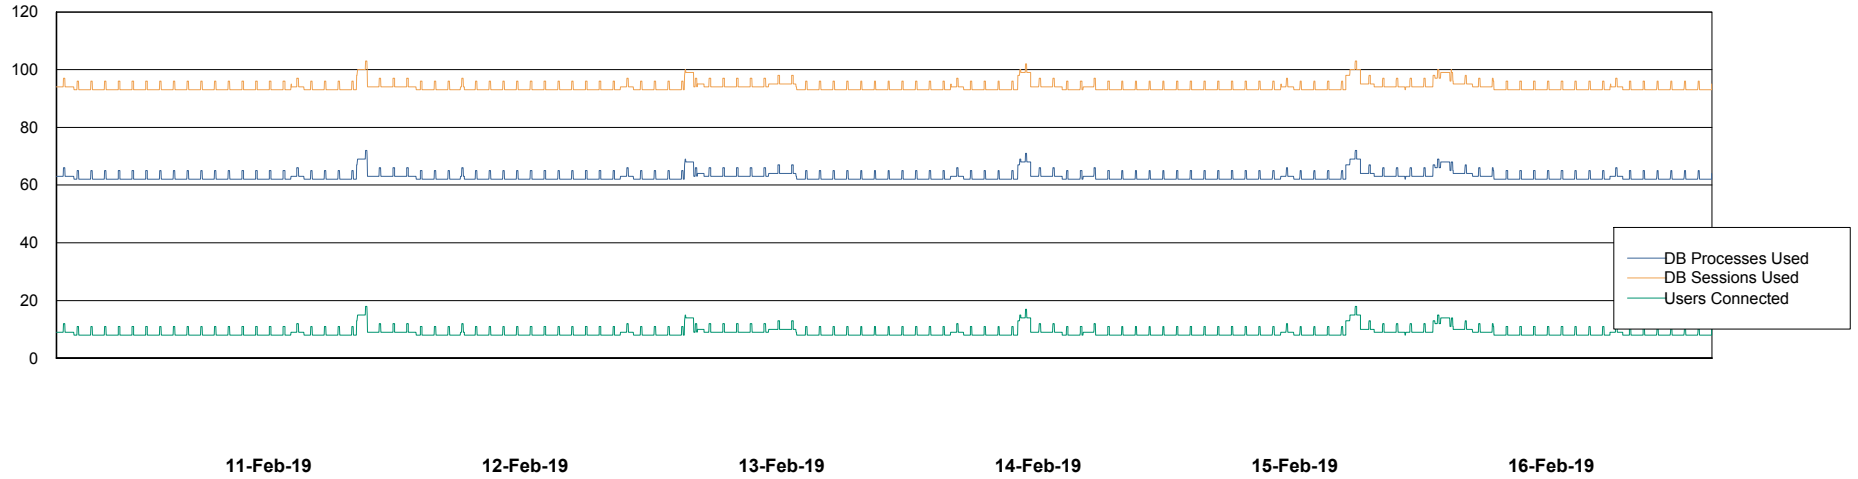

Database Performance LLGDB_Standby

DB Processes Max 1,000
DB Sessions Max 1,536