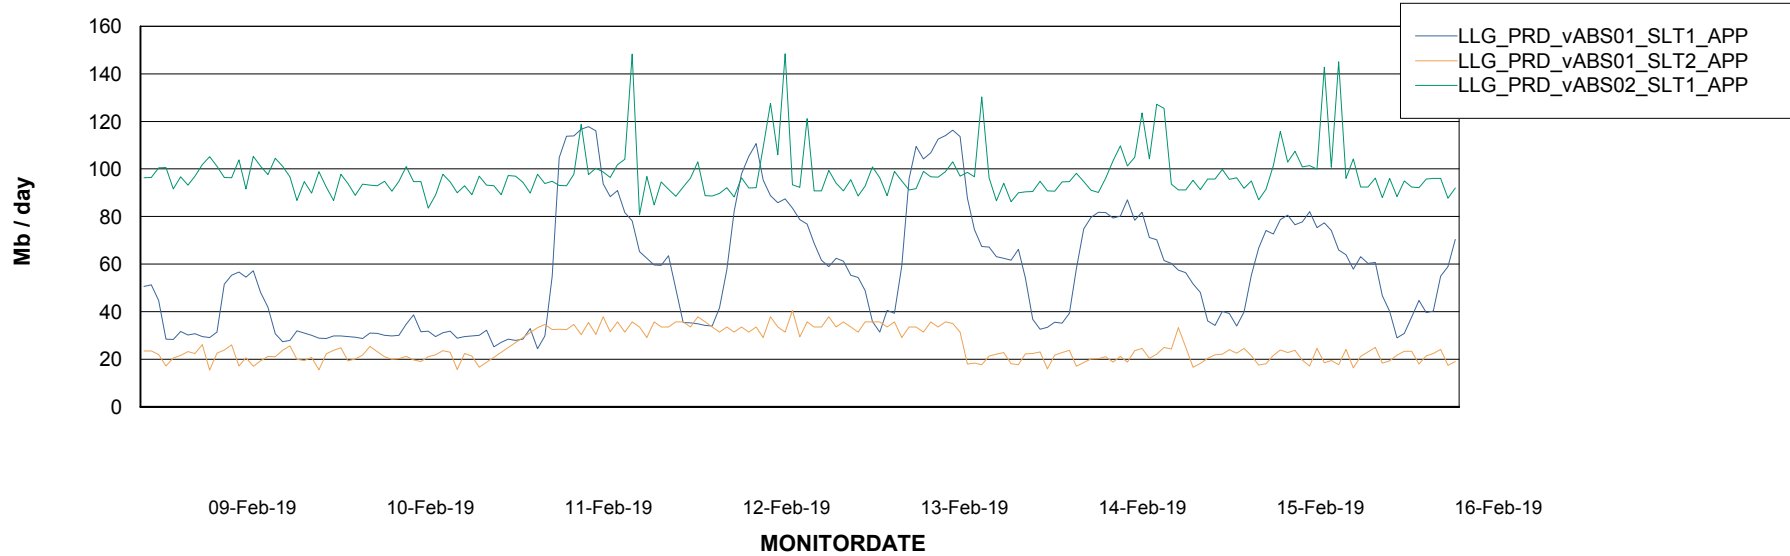

ABSSolute Application Server Services

Avg memory used per ABS Server Service