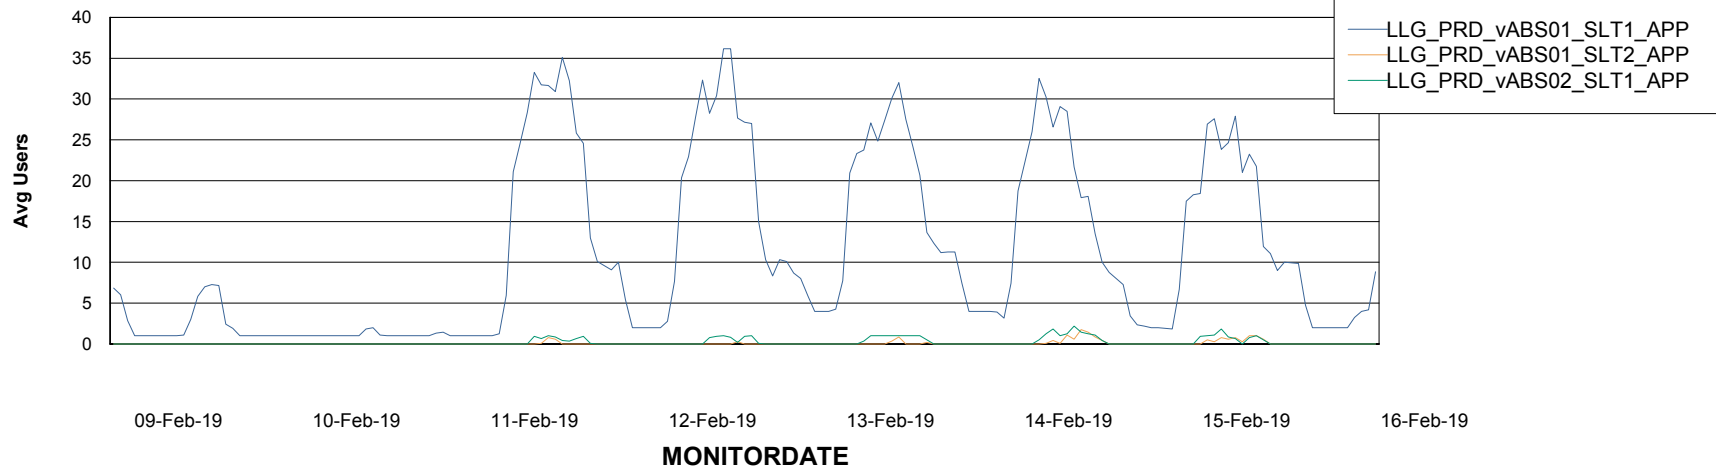

Avg users per day per ABS server