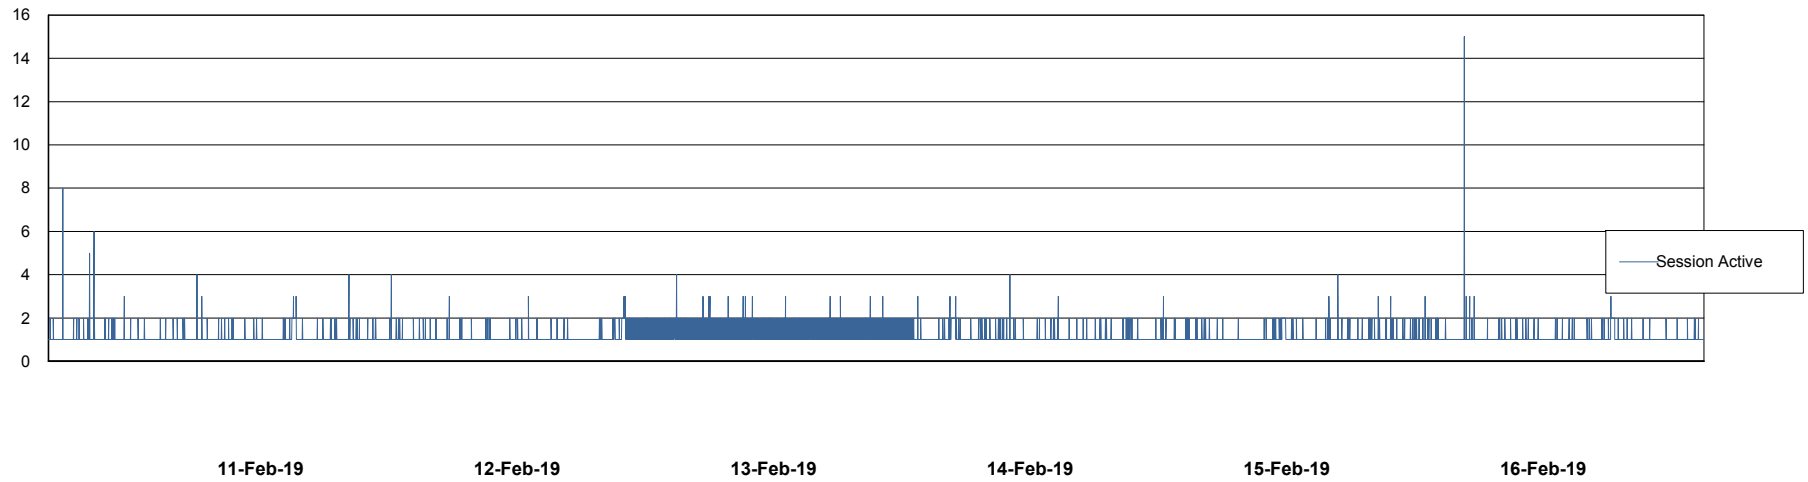

Database Performance LLGDB_Standby

DB Processes Max 1,000
DB Sessions Max 1,536