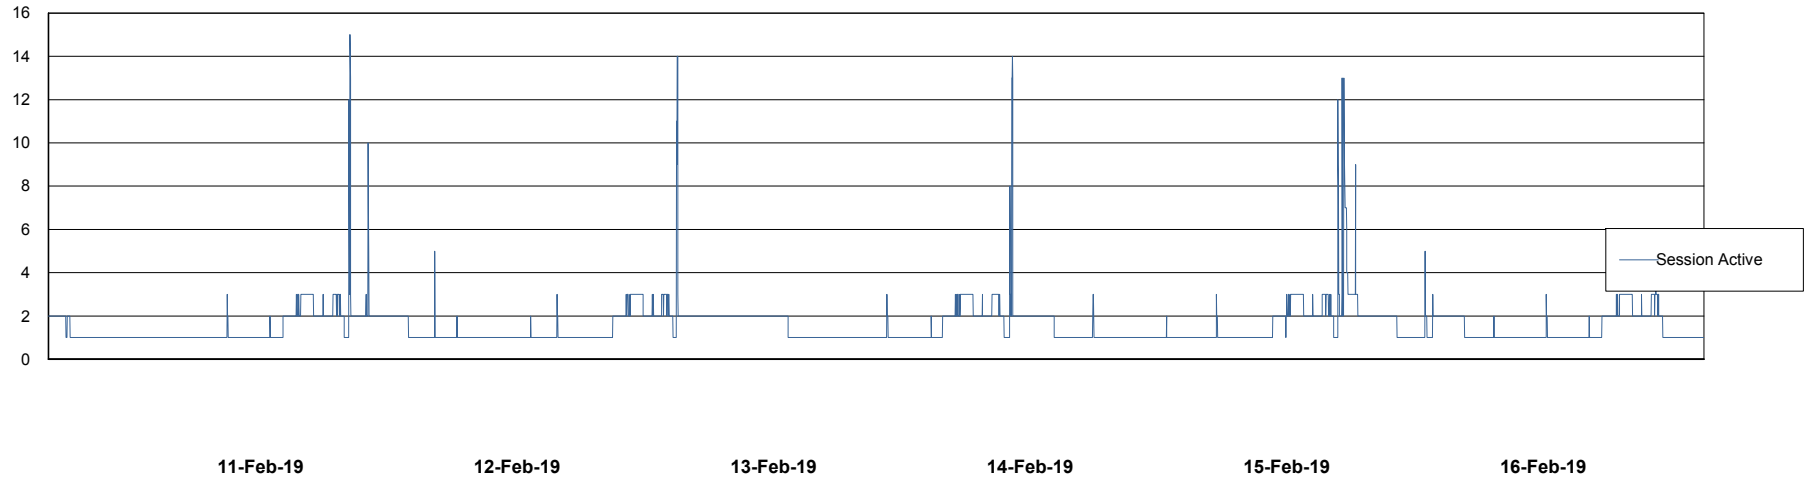

Database Performance LLGDBBI_Production

DB Processes Max 500
DB Sessions Max 780