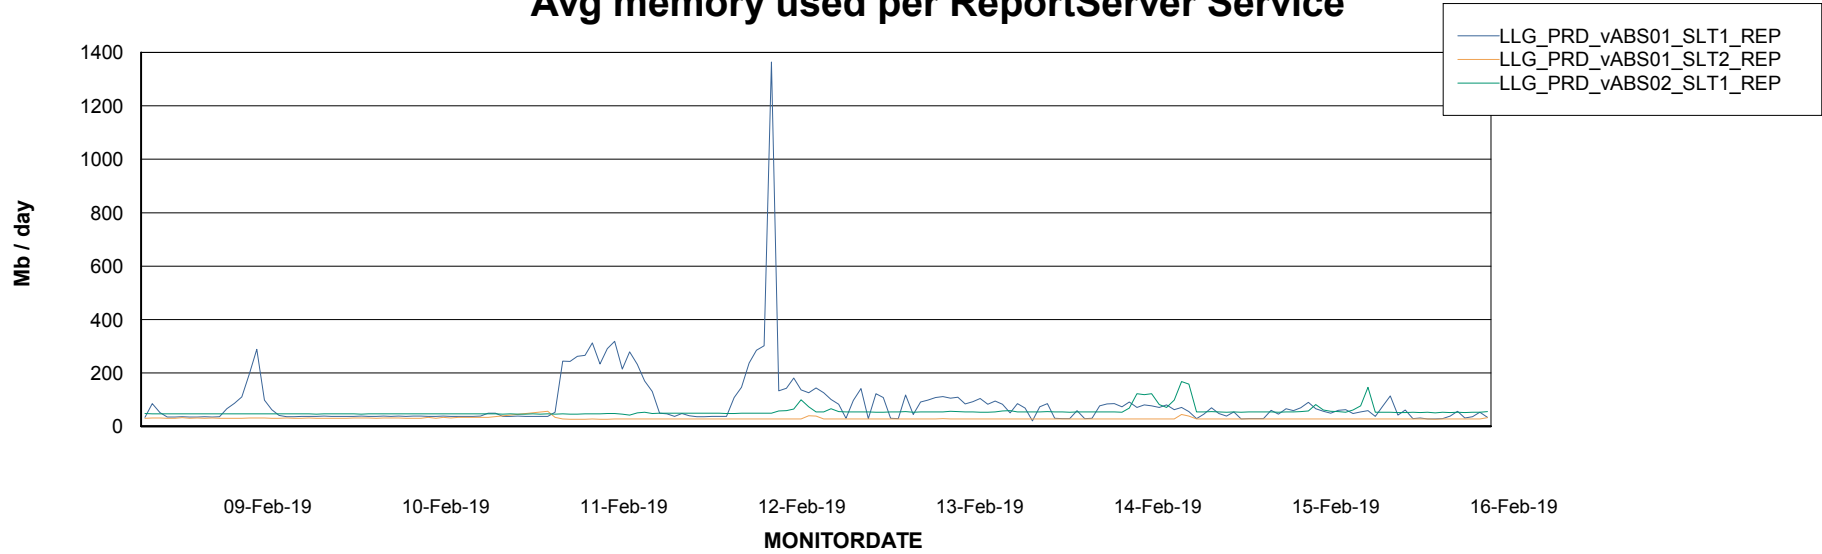

ABSSolute Application ReportServer Services

Avg memory used per ReportServer Service