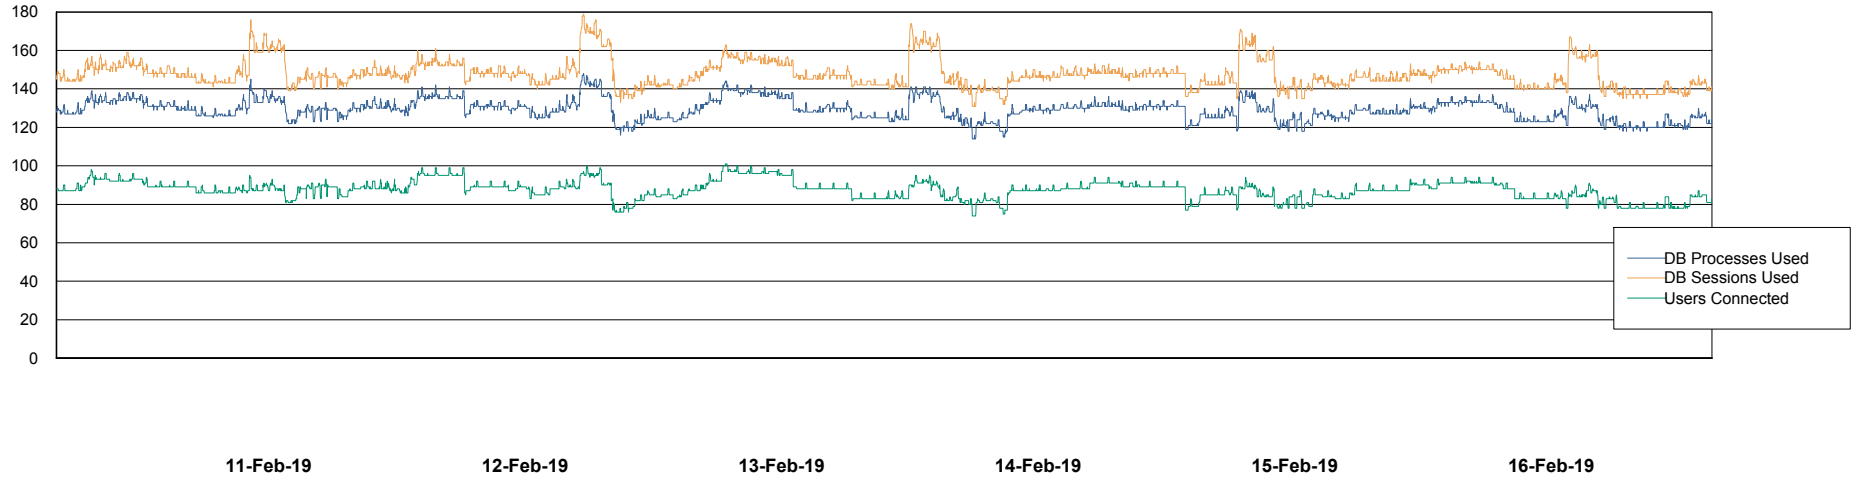

Database Performance LLGDB_Production

DB Processes Max 520
DB Sessions Max 804